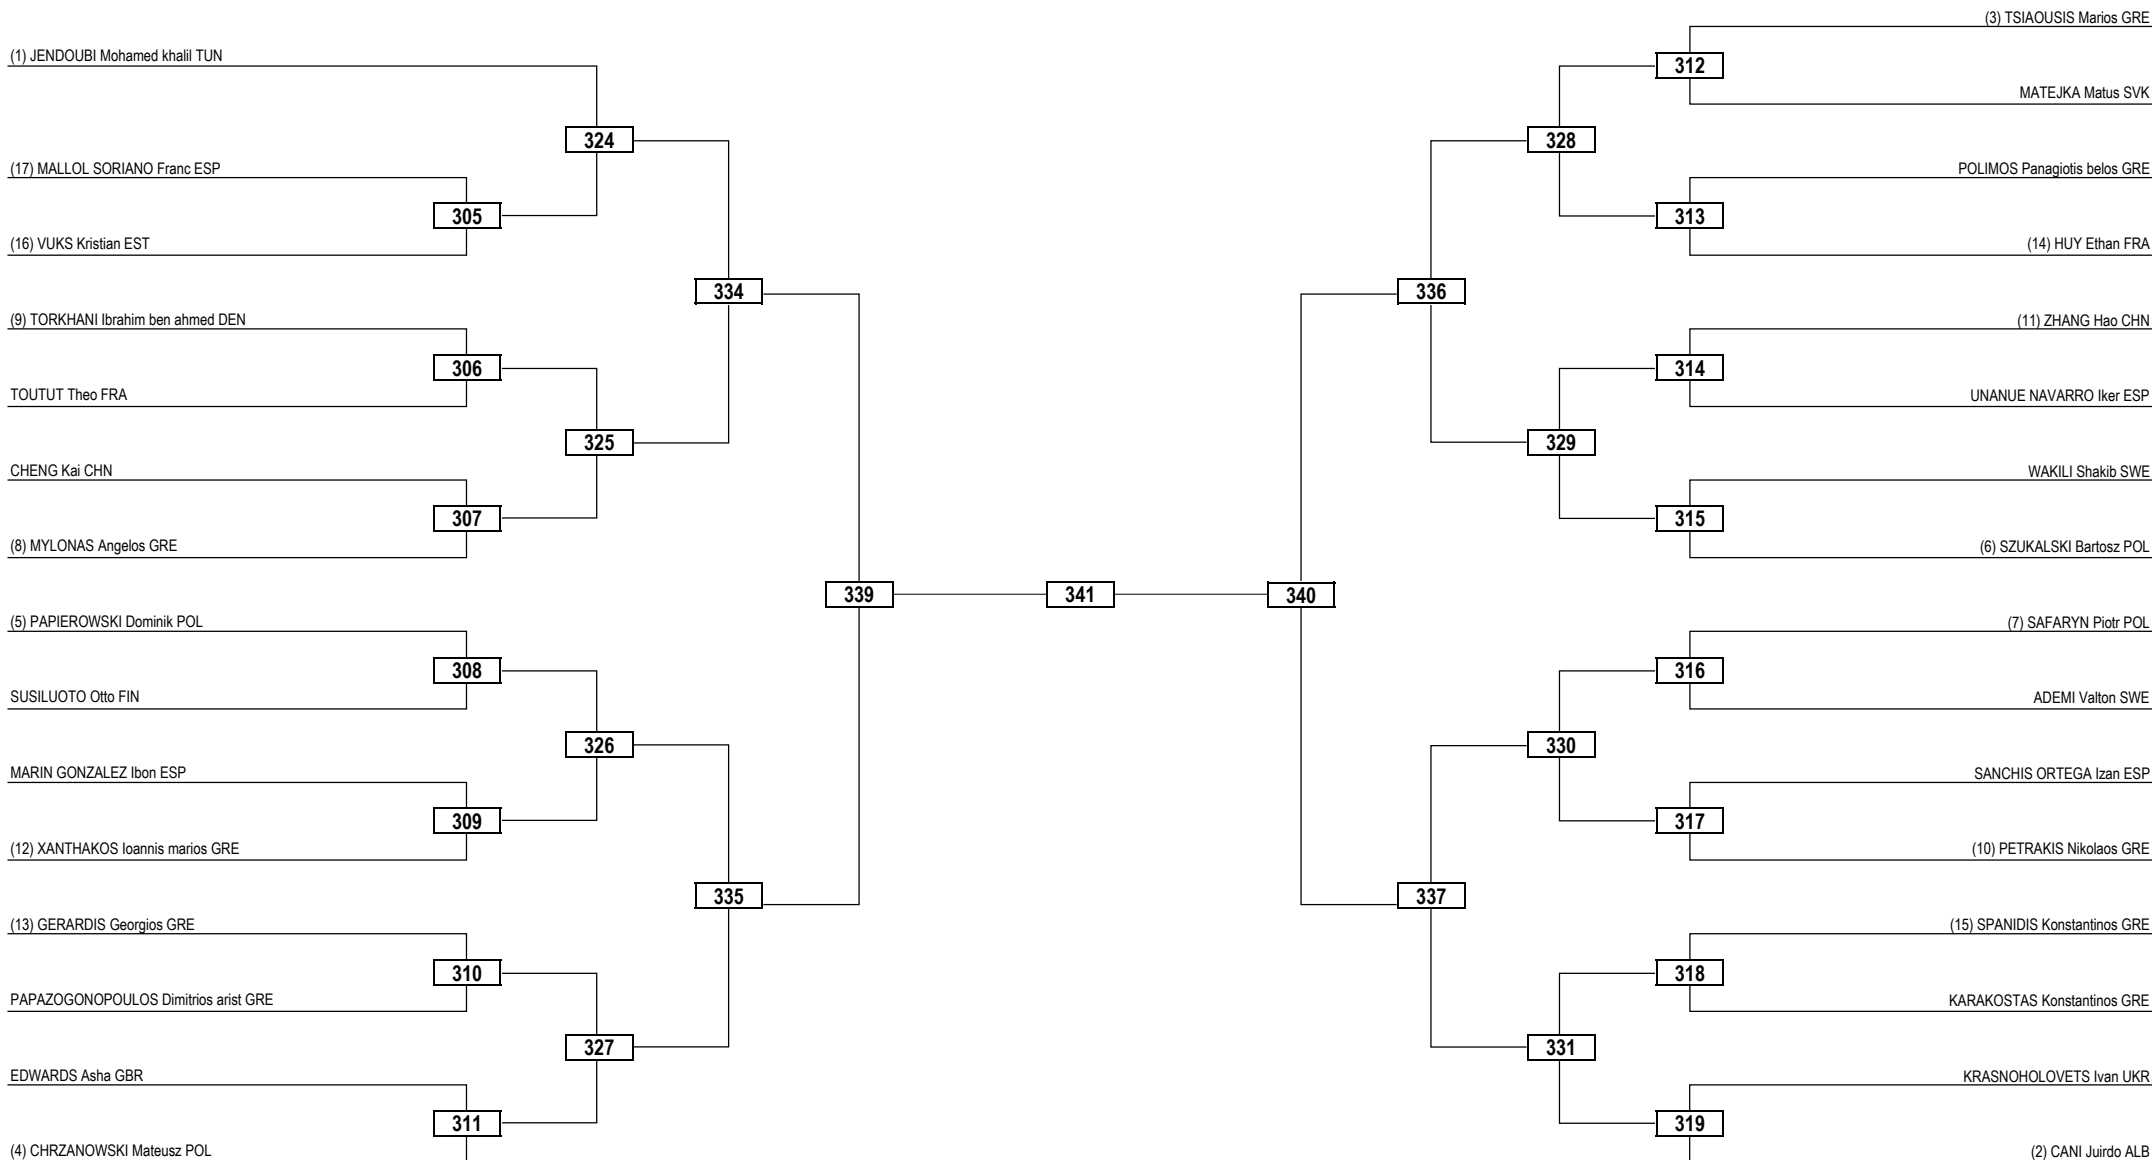

2024 WT President's Cup - Europe

SAT 27 APR 2024

Seniors / Men -63kg Contestants: 31

Round of 32   Round of 16   Quarterfinals   Semifinals   Final   Semifinals   Quarterfinals   Round of 16   Round of 32

LEGEND RSC: Win by Referee Stop the Contest   WDR: Win by Withdrawal   DQB: Win by Disqualification for unsportsmanlike behavior
(x) Seed   PTF: Win by Final Score   DSQ: Win by Disqualification   R: Round