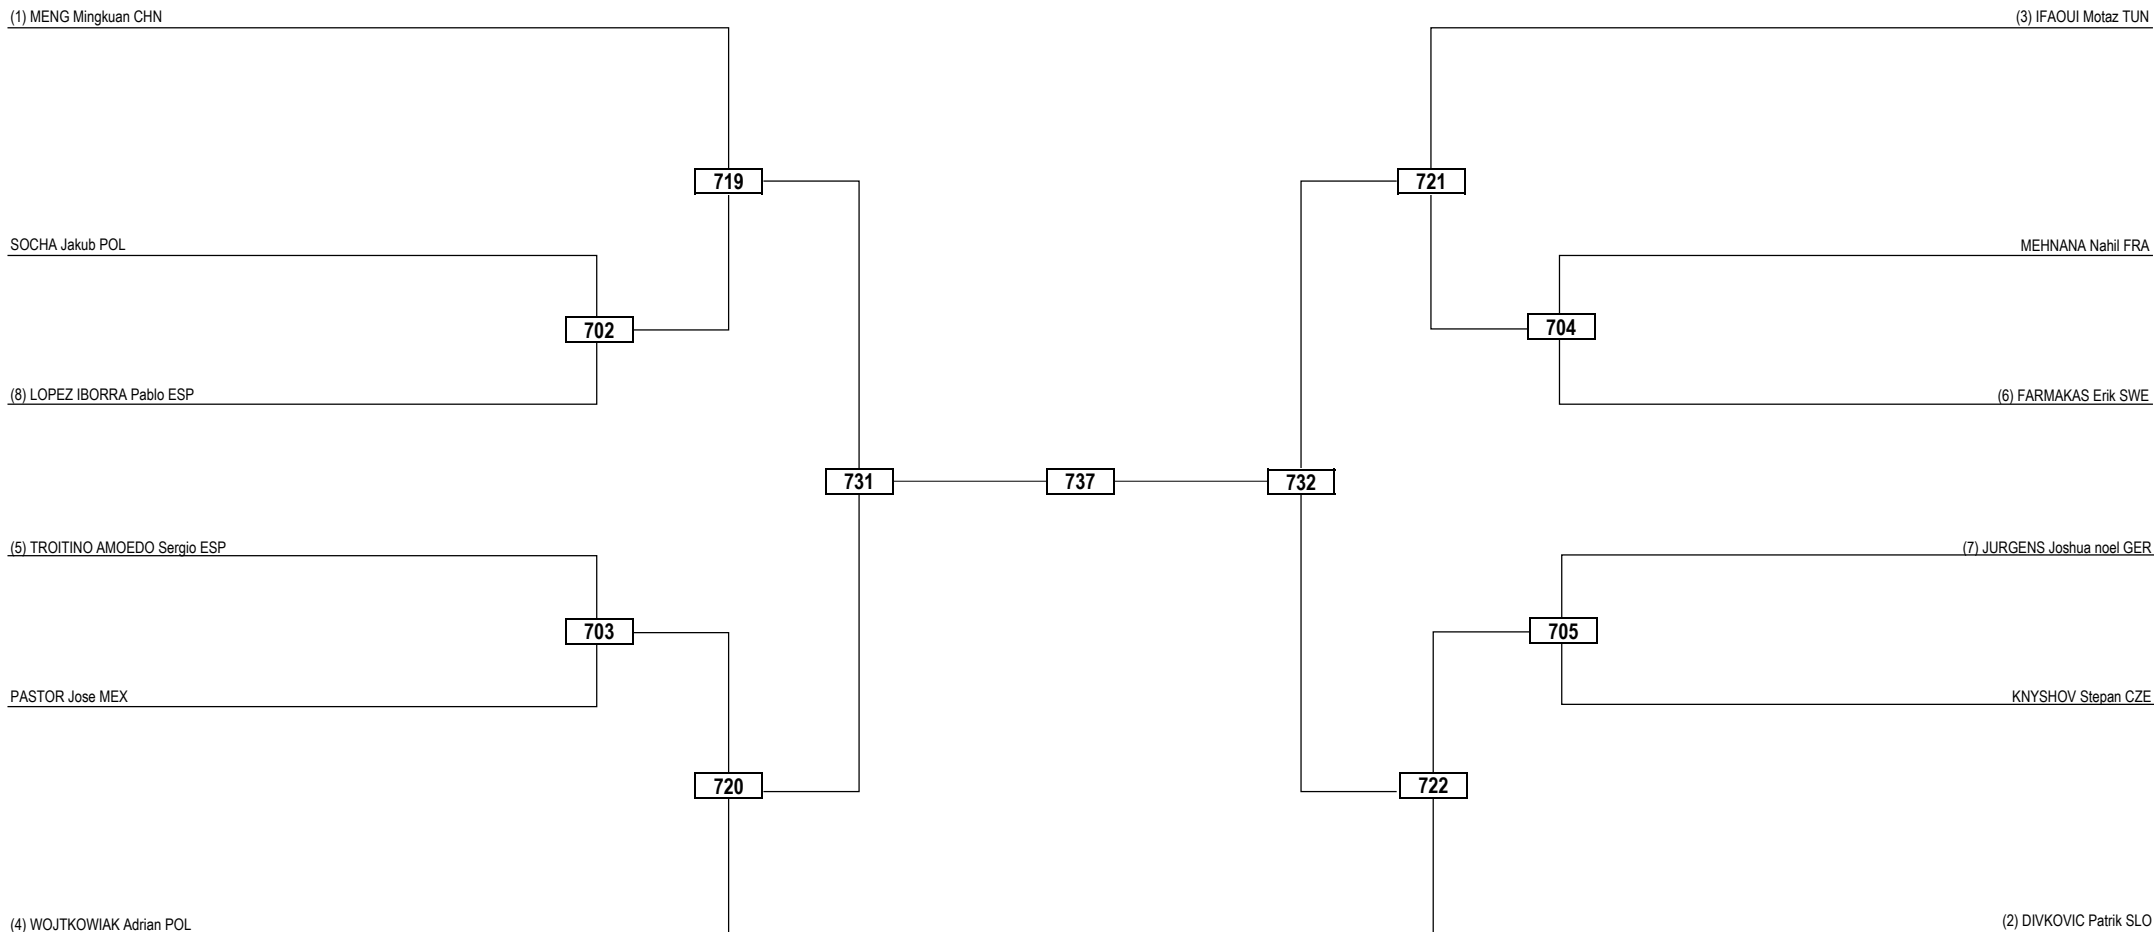

2024 WT President's Cup - Europe

SAT 27 APR 2024

Seniors / Men -87kg Contestants: 12

Round of 16   Quarterfinals   Semifinals   Final   Semifinals   Quarterfinals   Round of 16

LEGEND RSC: Win by Referee Stop the Contest   WDR: Win by Withdrawal   DQB: Win by Disqualification for unsportsmanlike behavior
(x) Seed   PTF: Win by Final Score   DSQ: Win by Disqualification   R: Round