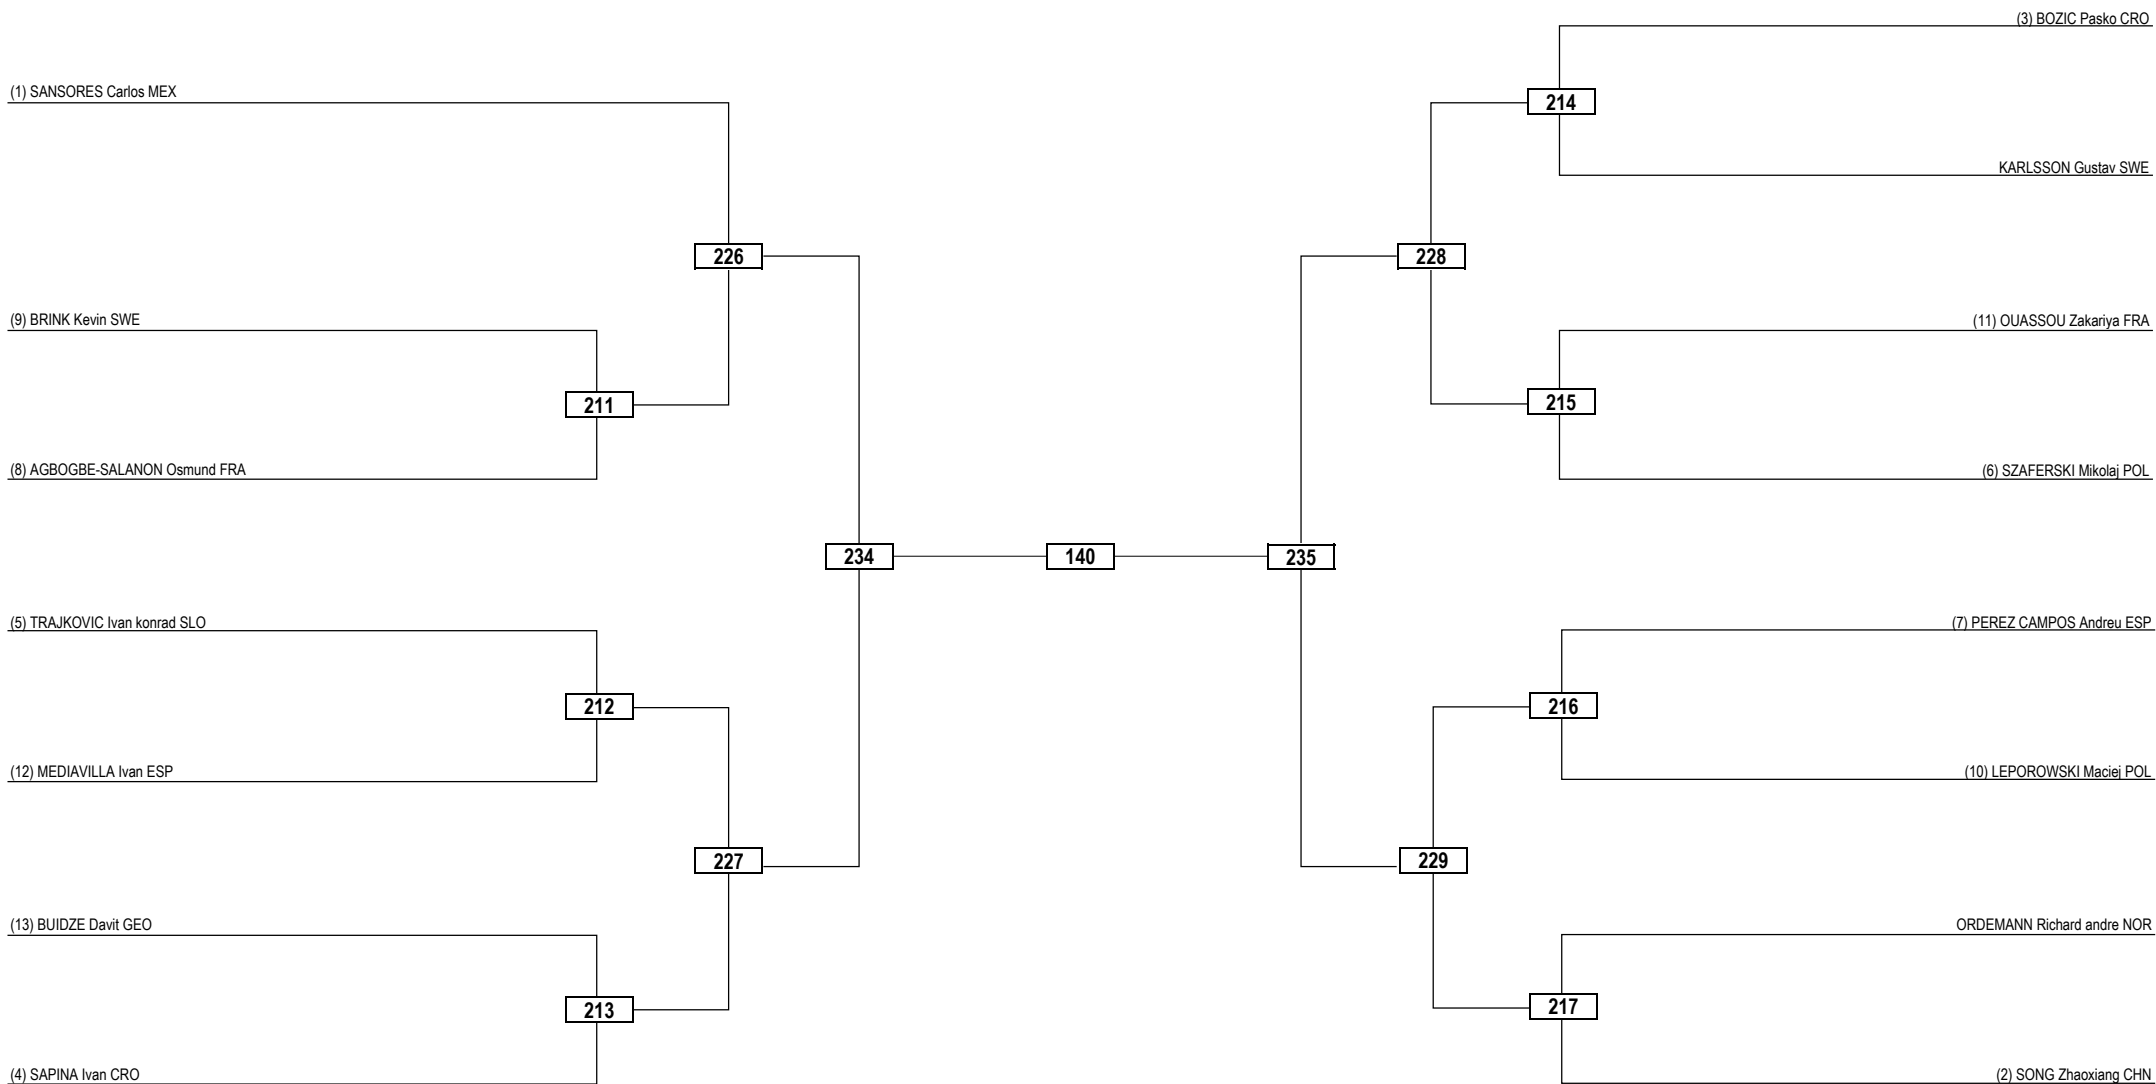

2024 WT President's Cup - Europe

SAT 27 APR 2024

Seniors / Men +87kg Contestants: 15

Round of 16   Quarterfinals   Semifinals   Final   Semifinals   Quarterfinals   Round of 16

LEGEND RSC: Win by Referee Stop the Contest   WDR: Win by Withdrawal   DQB: Win by Disqualification for unsportsmanlike behavior
(x) Seed   PTF: Win by Final Score   DSQ: Win by Disqualification   R: Round