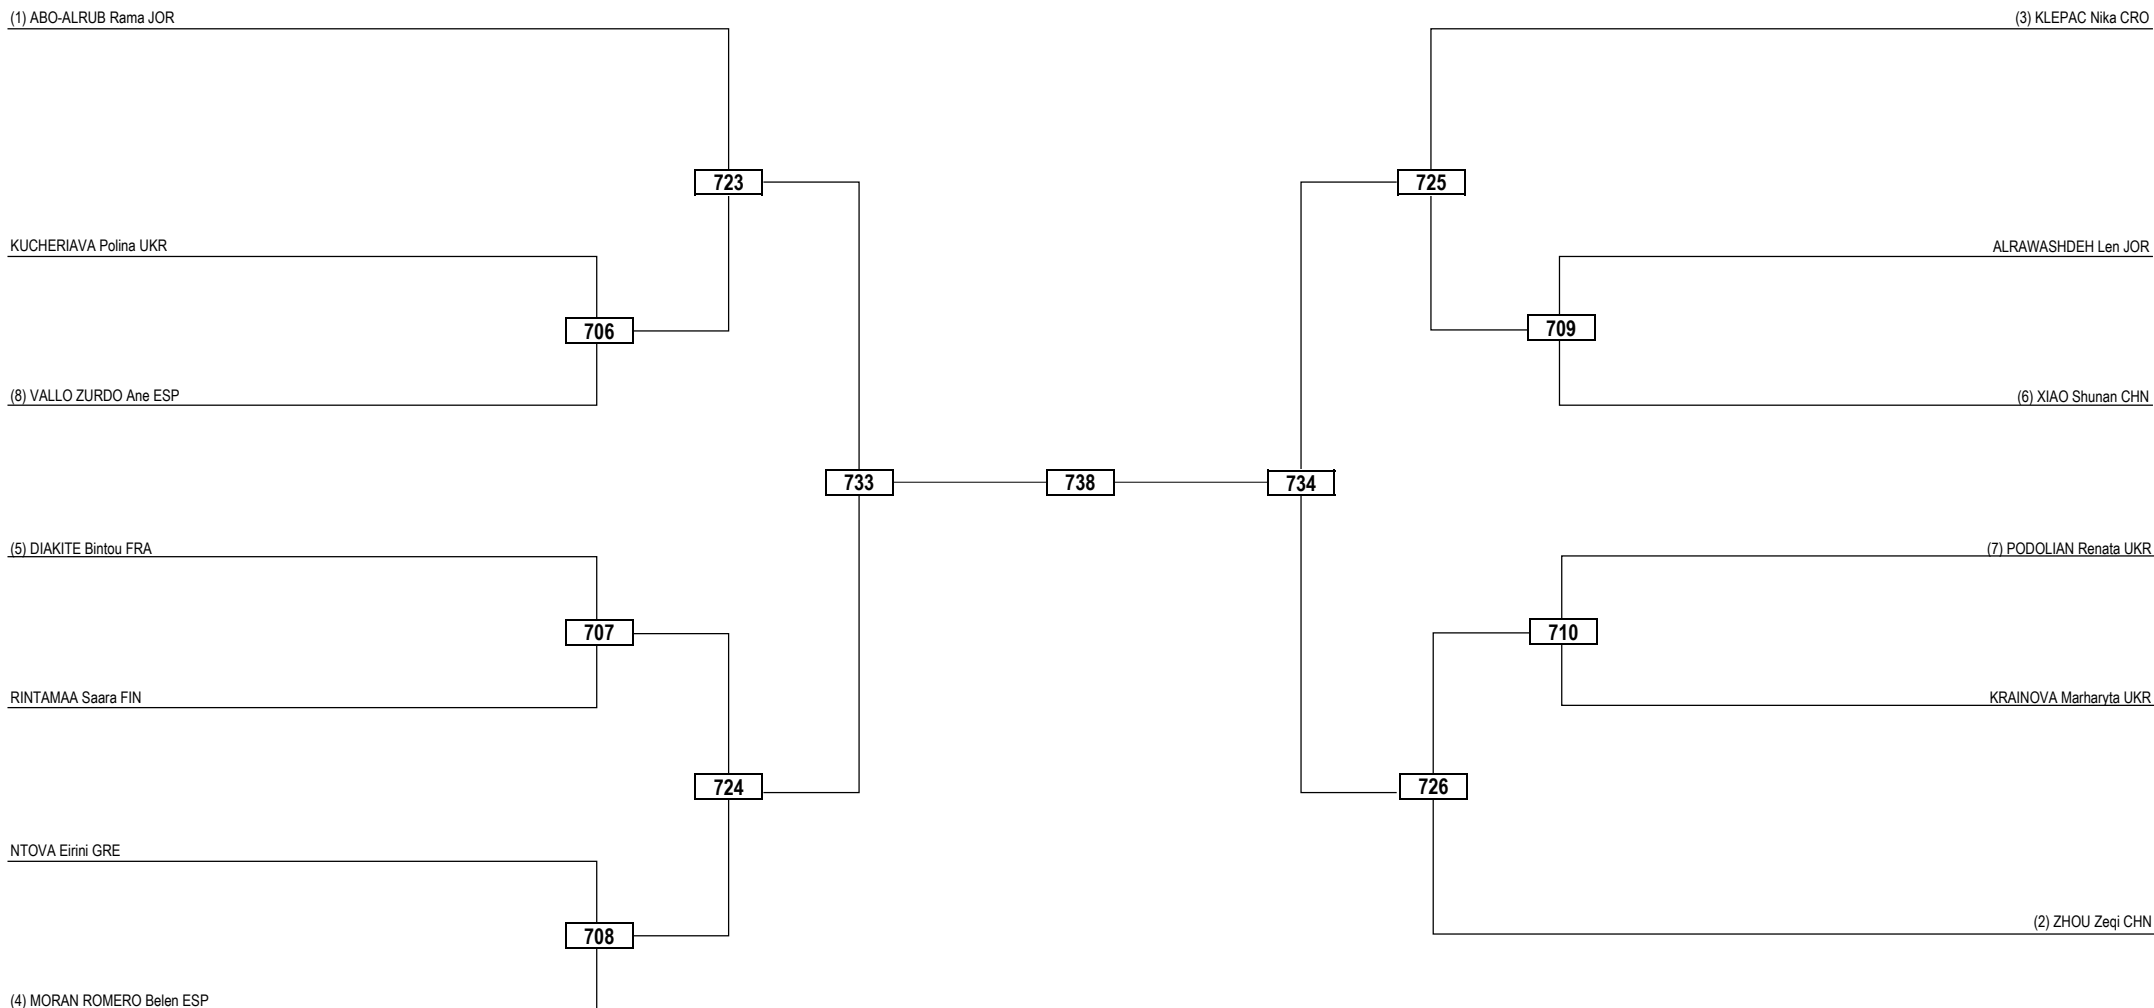

2024 WT President's Cup - Europe

SAT 27 APR 2024

Seniors / Women -67kg Contestants: 20

Round of 32 Round of 16 Quarterfinals Semifinals Final Semifinals Quarterfinals Round of 16 Round of 32

LEGEND RSC: Win by Referee Stop the Contest WDR: Win by Withdrawal DQB: Win by Disqualification for unsportsmanlike behavior
(x) Seed PTF: Win by Final Score DSQ: Win by Disqualification R: Round

2024 WT President's Cup - Europe

SAT 27 APR 2024

Seniors / Women -73kg Contestants: 13

Round of 16 Quarterfinals Semifinals Final Semifinals Quarterfinals Round of 16

LEGEND RSC: Win by Referee Stop the Contest WDR: Win by Withdrawal DQB: Win by Disqualification for unsportsmanlike behavior
 (x) Seed PTF: Win by Final Score DSQ: Win by Disqualification R: Round