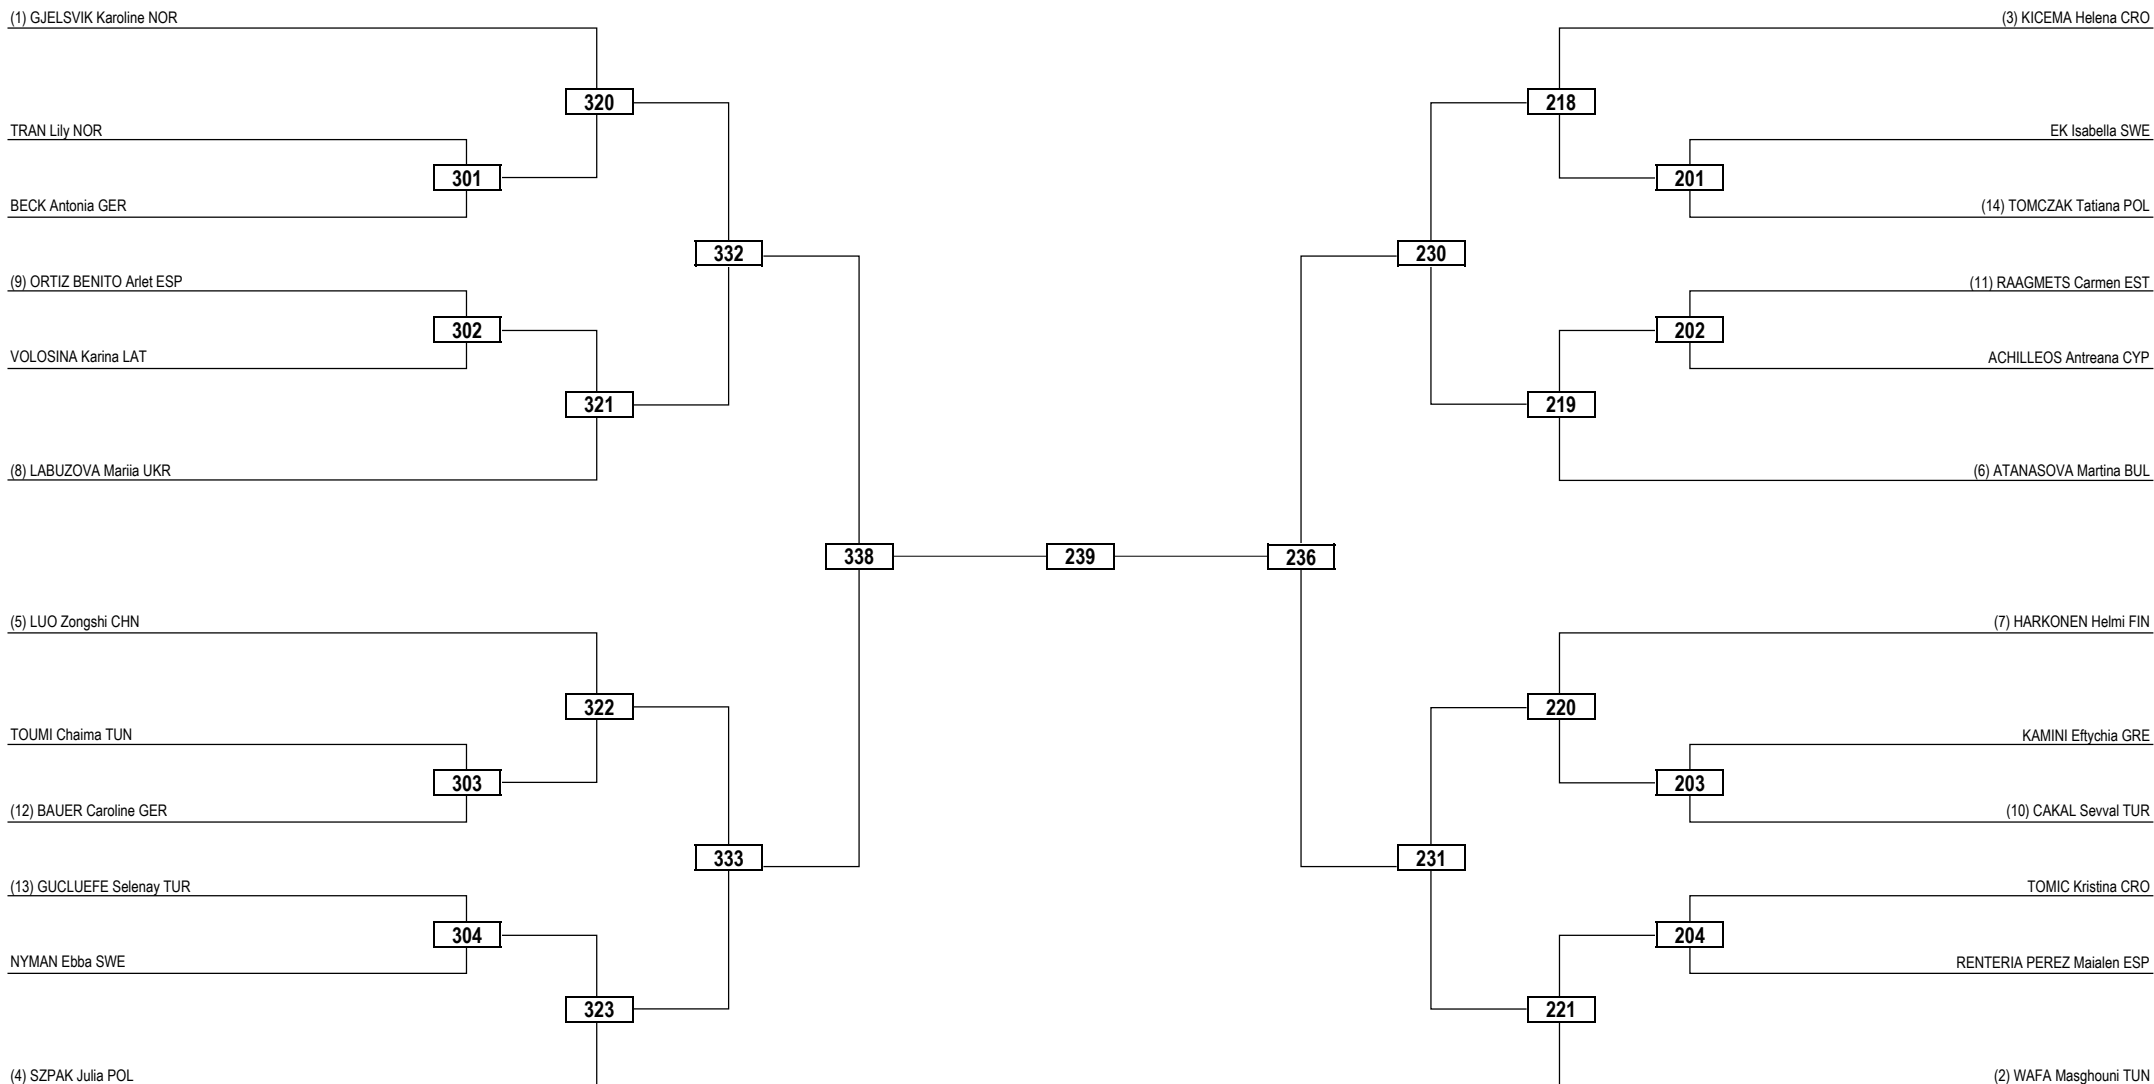

2024 WT President's Cup - Europe

SAT 27 APR 2024

Seniors / Women -62kg Contestants: 24

Round of 32   Round of 16   Quarterfinals   Semifinals   Final   Semifinals   Quarterfinals   Round of 16   Round of 32

LEGEND RSC: Win by Referee Stop the Contest   WDR: Win by Withdrawal   DQB: Win by Disqualification for unsportsmanlike behavior
(x) Seed   PTF: Win by Final Score   DSQ: Win by Disqualification   R: Round