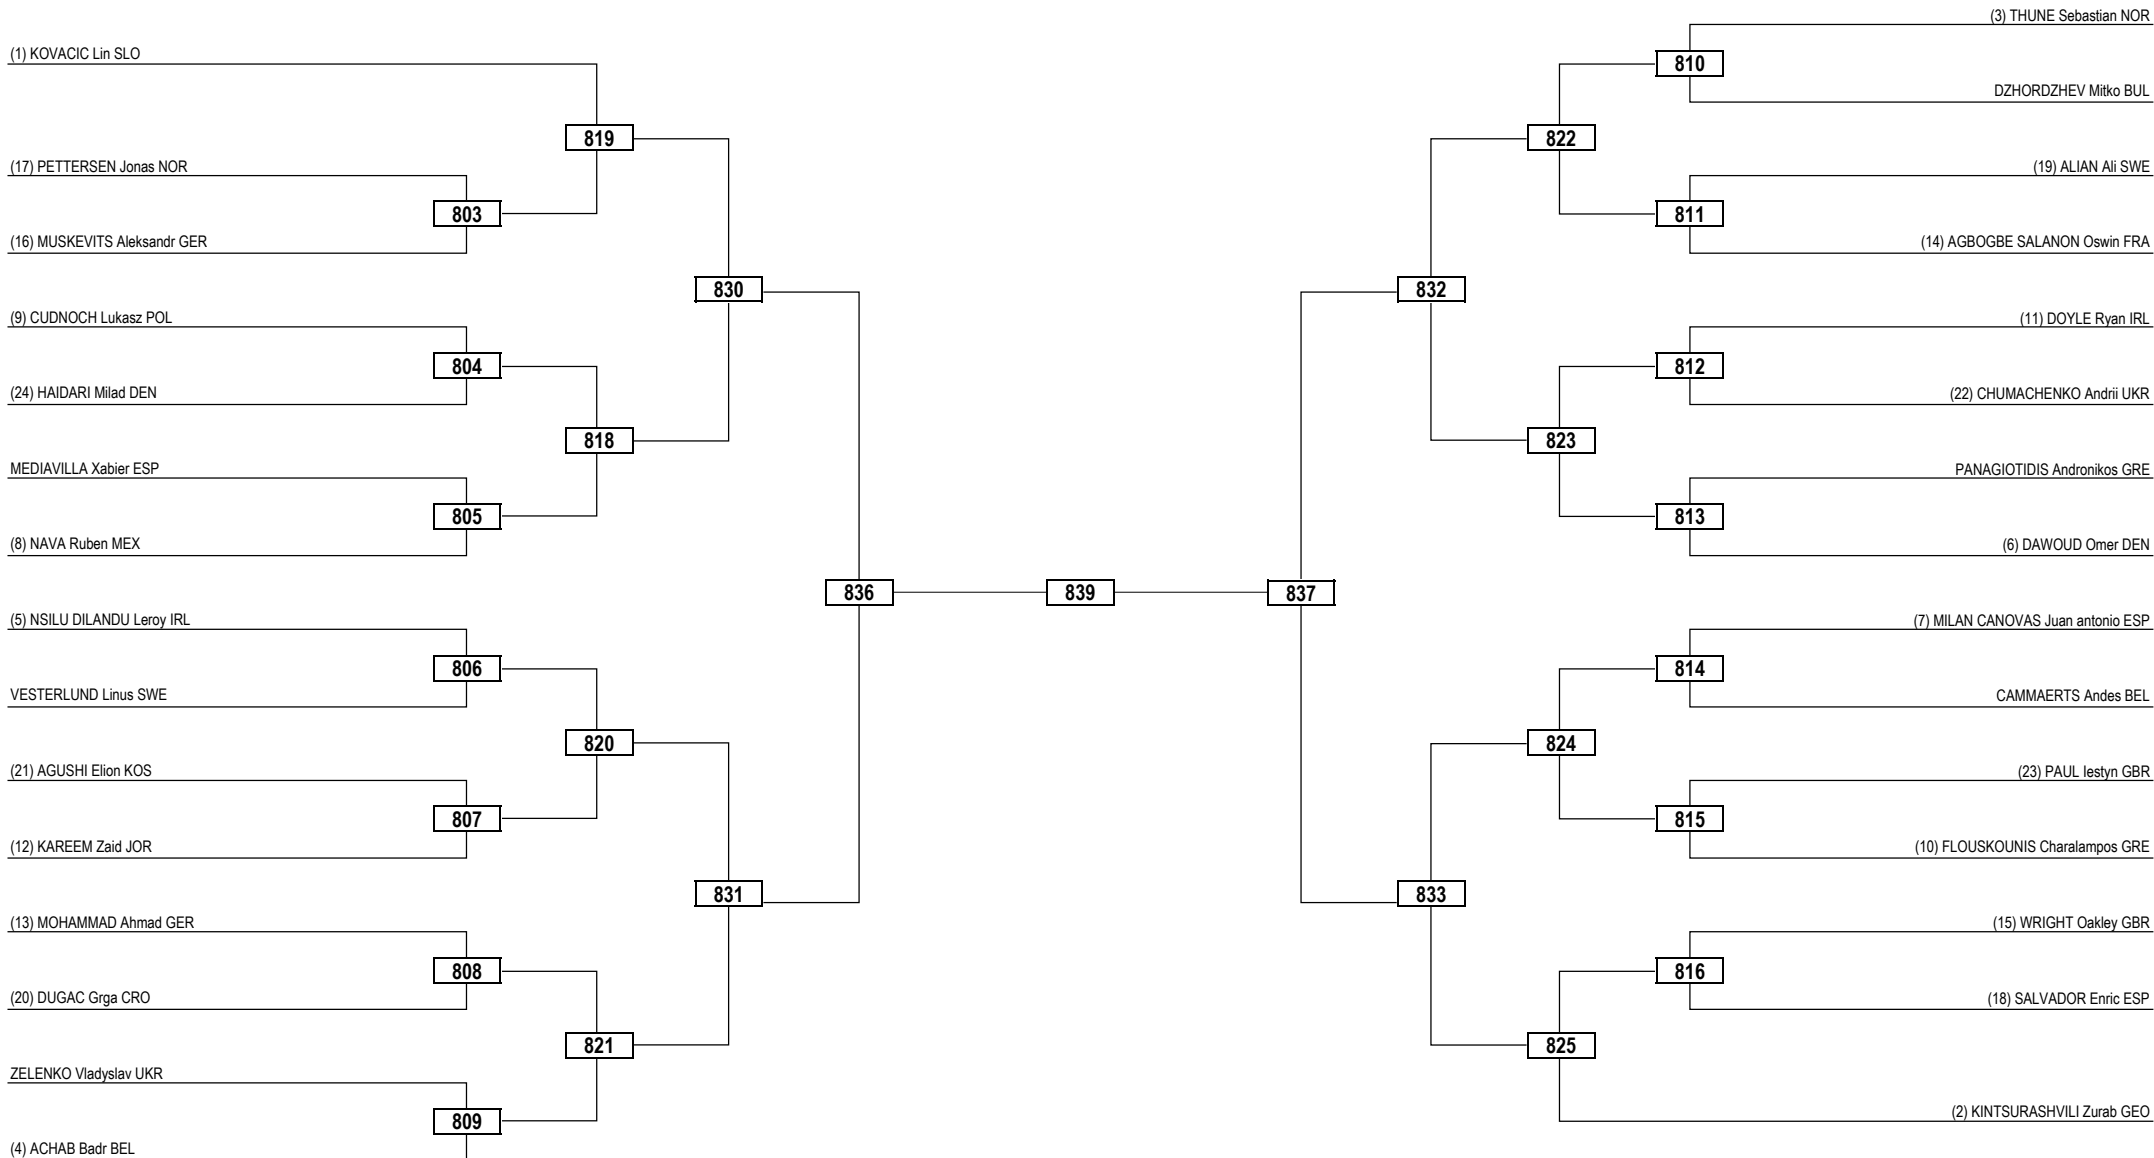

2024 WT President's Cup - Europe

SAT 27 APR 2024

Seniors / Men -74kg Contestants: 30

Round of 32   Round of 16   Quarterfinals   Semifinals   Final   Semifinals   Quarterfinals   Round of 16   Round of 32

LEGEND RSC: Win by Referee Stop the Contest   WDR: Win by Withdrawal   DQB: Win by Disqualification for unsportsmanlike behavior
(x) Seed   PTF: Win by Final Score   DSQ: Win by Disqualification   R: Round