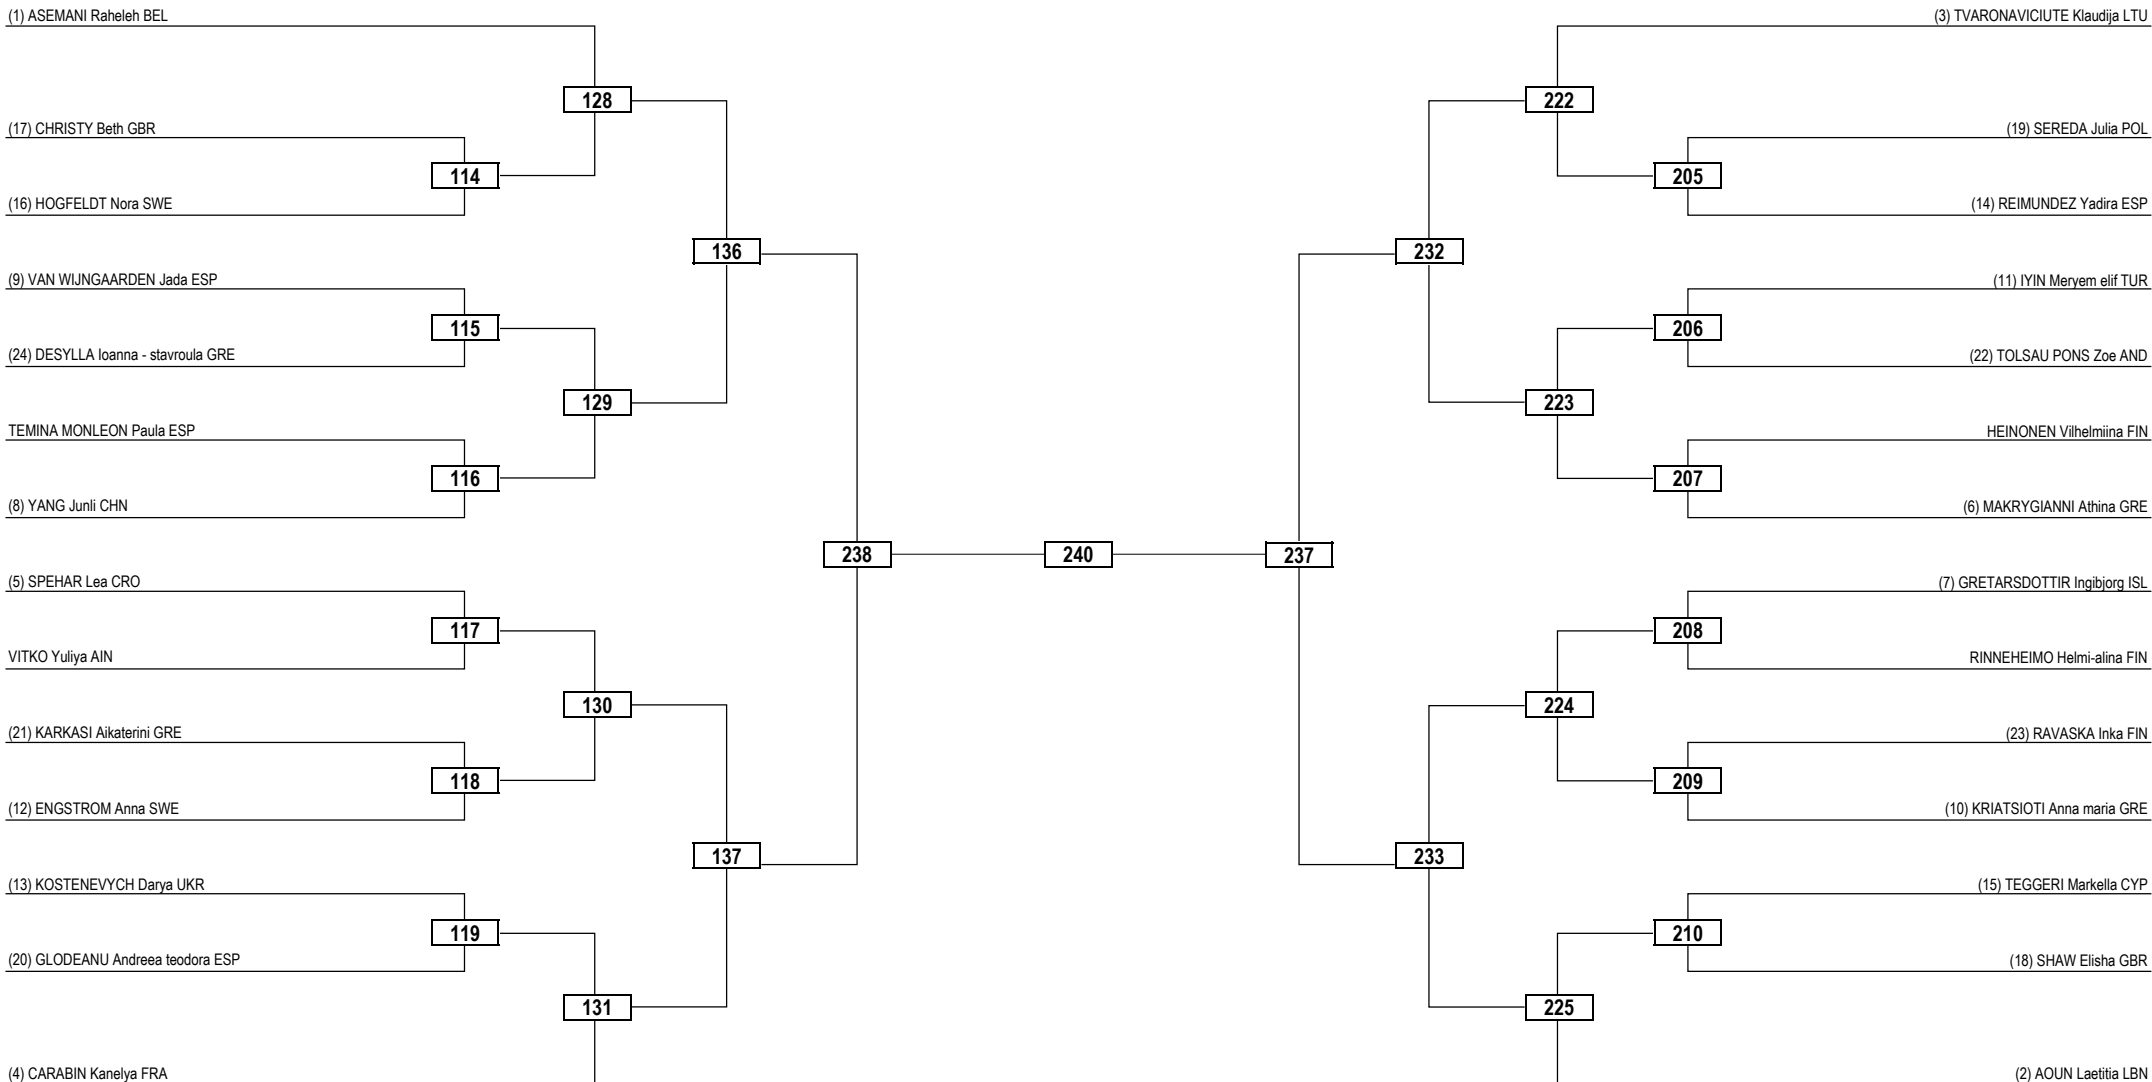

2024 WT President's Cup - Europe

SAT 27 APR 2024

Seniors / Women -57kg Contestants: 28

Round of 32   Round of 16   Quarterfinals   Semifinals   Final   Semifinals   Quarterfinals   Round of 16   Round of 32

LEGEND RSC: Win by Referee Stop the Contest   WDR: Win by Withdrawal   DQB: Win by Disqualification for unsportsmanlike behavior
(x) Seed   PTF: Win by Final Score   DSQ: Win by Disqualification   R: Round