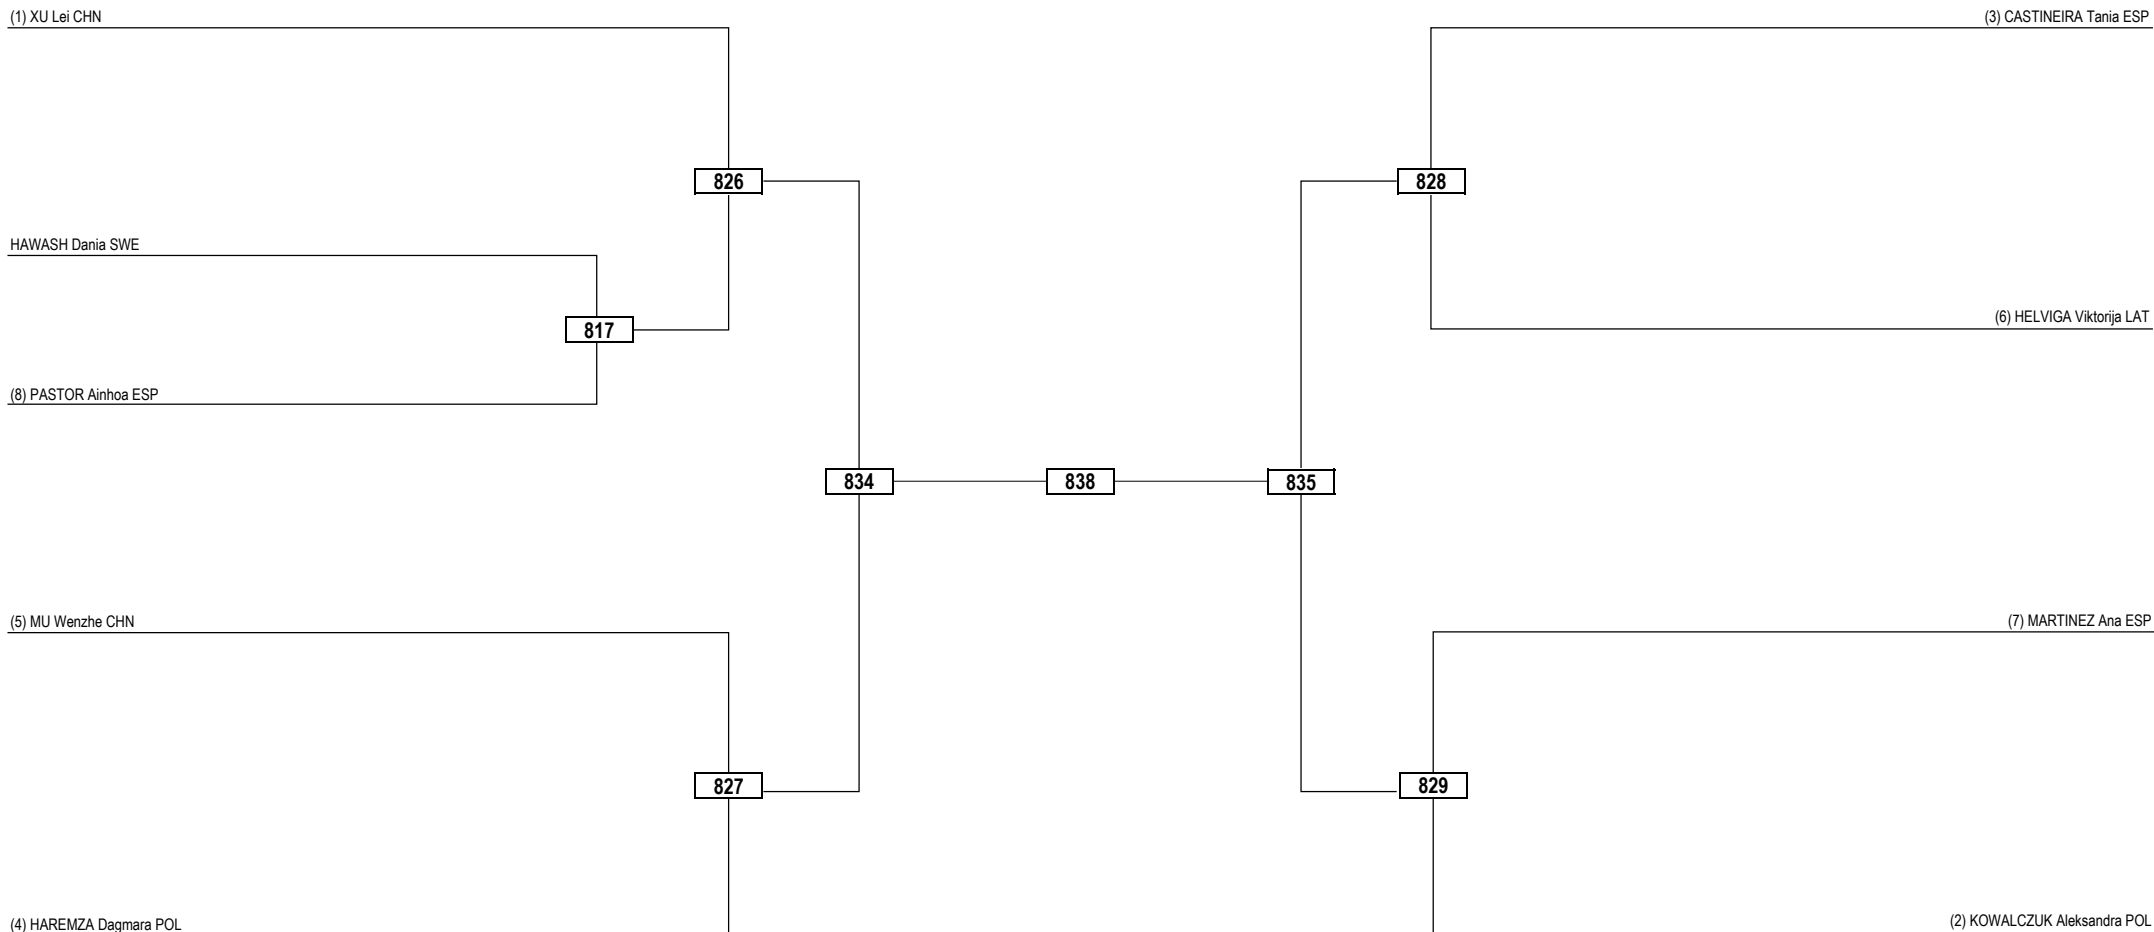

2024 WT President's Cup - Europe

SAT 27 APR 2024

Seniors / Women +73kg Contestants: 9

Round of 16   Quarterfinals   Semifinals   Final   Semifinals   Quarterfinals   Round of 16

LEGEND RSC: Win by Referee Stop the Contest   WDR: Win by Withdrawal   DQB: Win by Disqualification for unsportsmanlike behavior
(x) Seed   PTF: Win by Final Score   DSQ: Win by Disqualification   R: Round