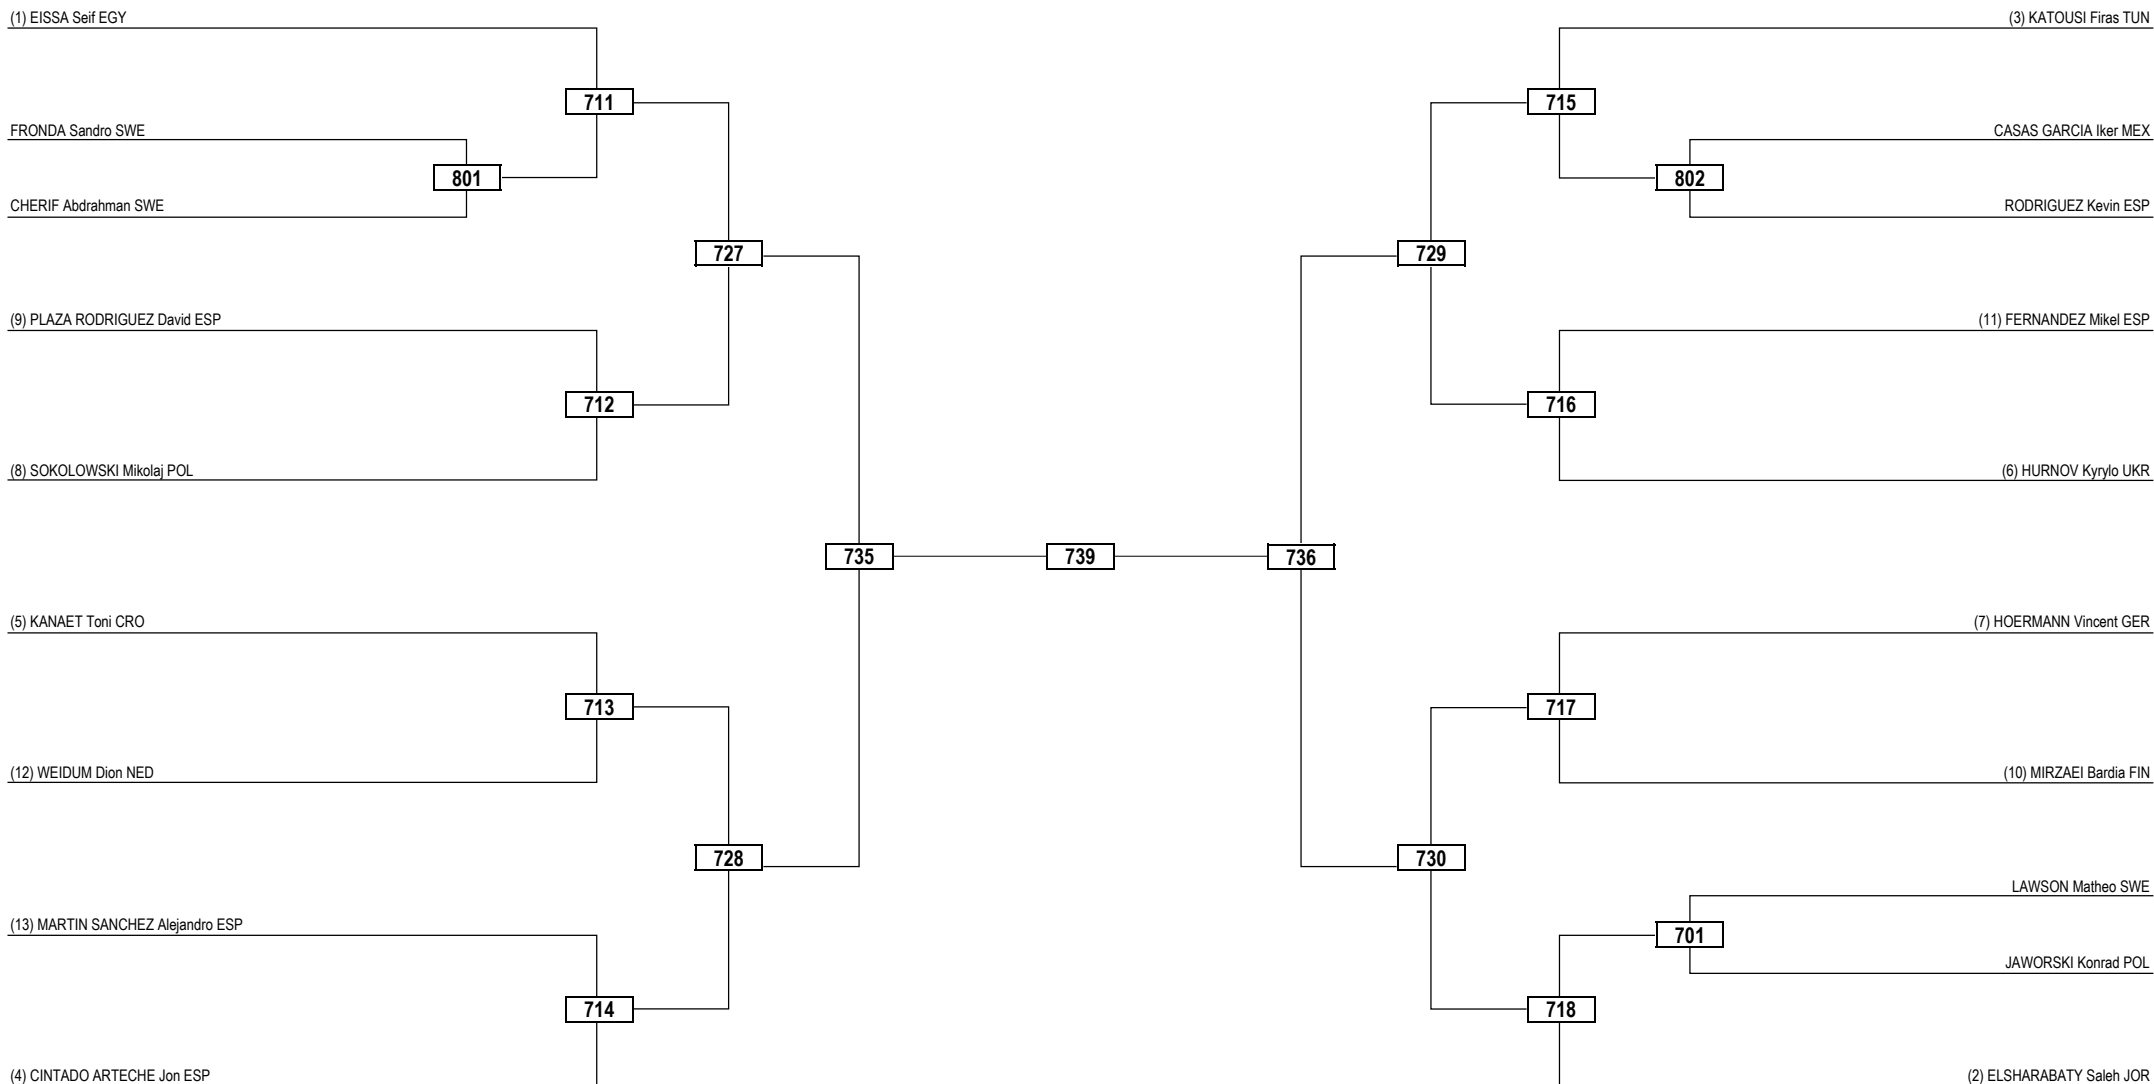

2024 WT President's Cup - Europe

SAT 27 APR 2024

Seniors / Men -80kg Contestants: 19

Round of 32   Round of 16   Quarterfinals   Semifinals   Final   Semifinals   Quarterfinals   Round of 16   Round of 32

LEGEND RSC: Win by Referee Stop the Contest   WDR: Win by Withdrawal   DQB: Win by Disqualification for unsportsmanlike behavior
(x) Seed   PTF: Win by Final Score   DSQ: Win by Disqualification   R: Round