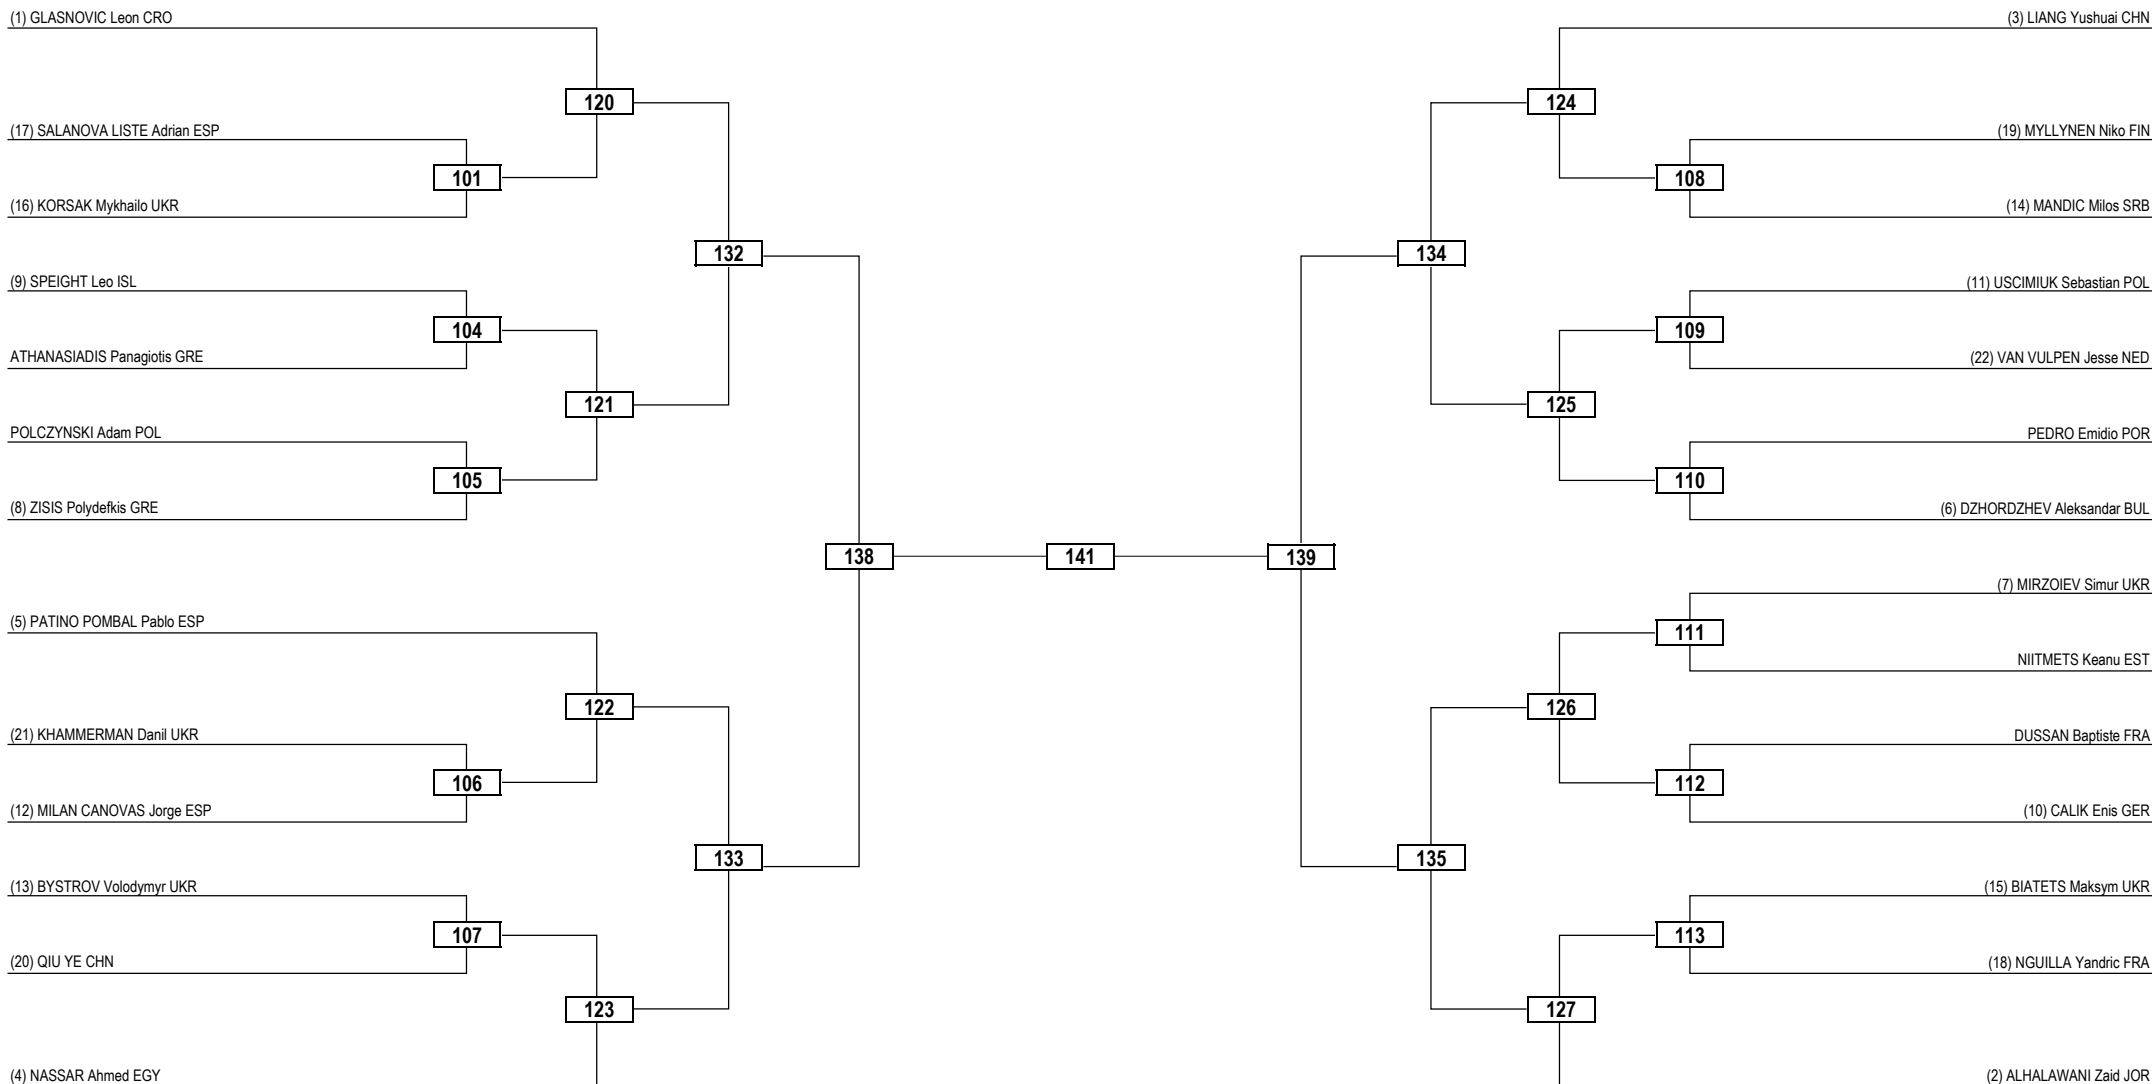

2024 WT President's Cup - Europe

SAT 27 APR 2024

Seniors / Men -68kg Contestants: 27

Round of 32   Round of 16   Quarterfinals   Semifinals   Final   Semifinals   Quarterfinals   Round of 16   Round of 32

LEGEND RSC: Win by Referee Stop the Contest   WDR: Win by Withdrawal   DQB: Win by Disqualification for unsportsmanlike behavior
(x) Seed   PTF: Win by Final Score   DSQ: Win by Disqualification   R: Round