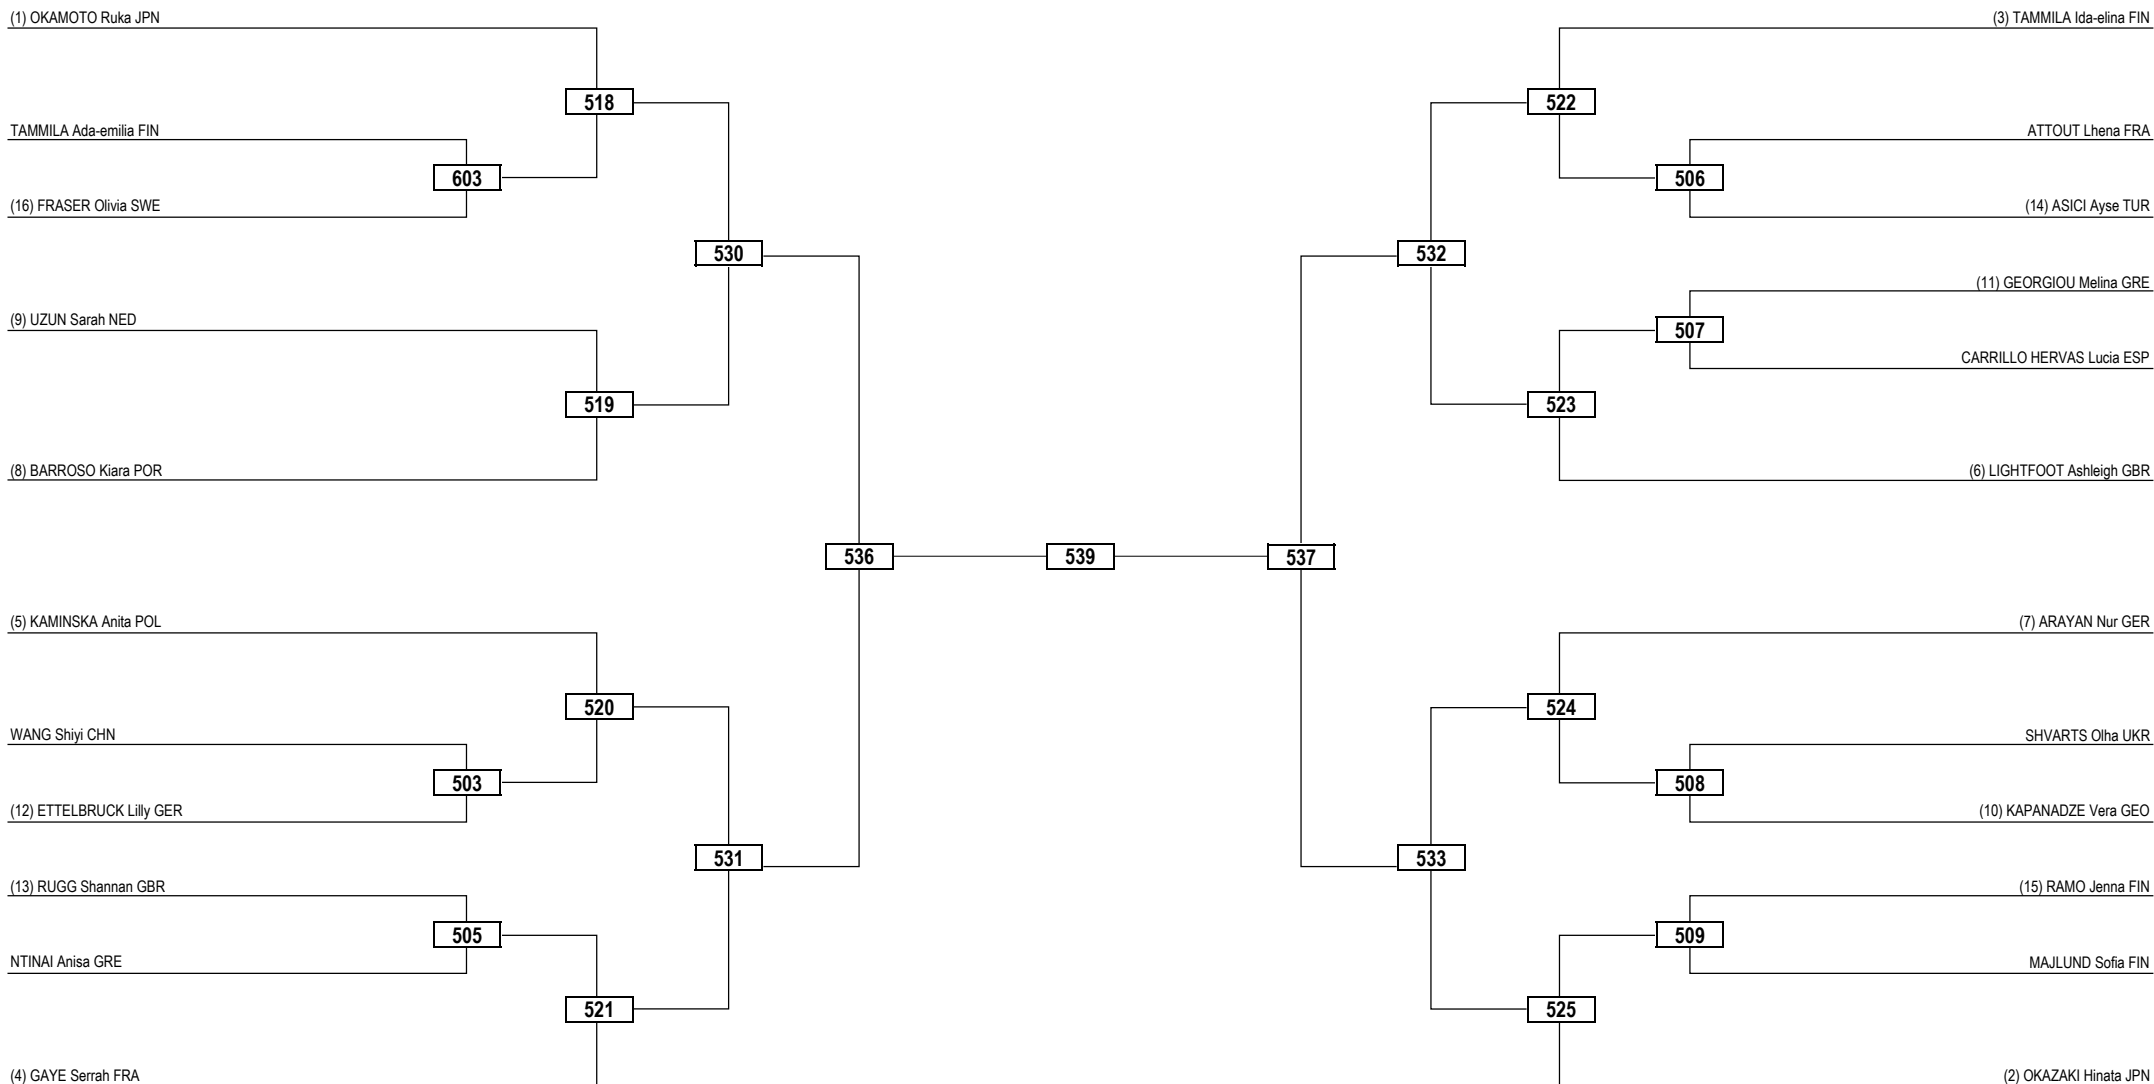

2024 WT President's Cup - Europe

SAT 27 APR 2024

Seniors / Women -46kg Contestants: 23

Round of 32   Round of 16   Quarterfinals   Semifinals   Final   Semifinals   Quarterfinals   Round of 16   Round of 32

LEGEND RSC: Win by Referee Stop the Contest   WDR: Win by Withdrawal   DQB: Win by Disqualification for unsportsmanlike behavior
(x) Seed   PTF: Win by Final Score   DSQ: Win by Disqualification   R: Round