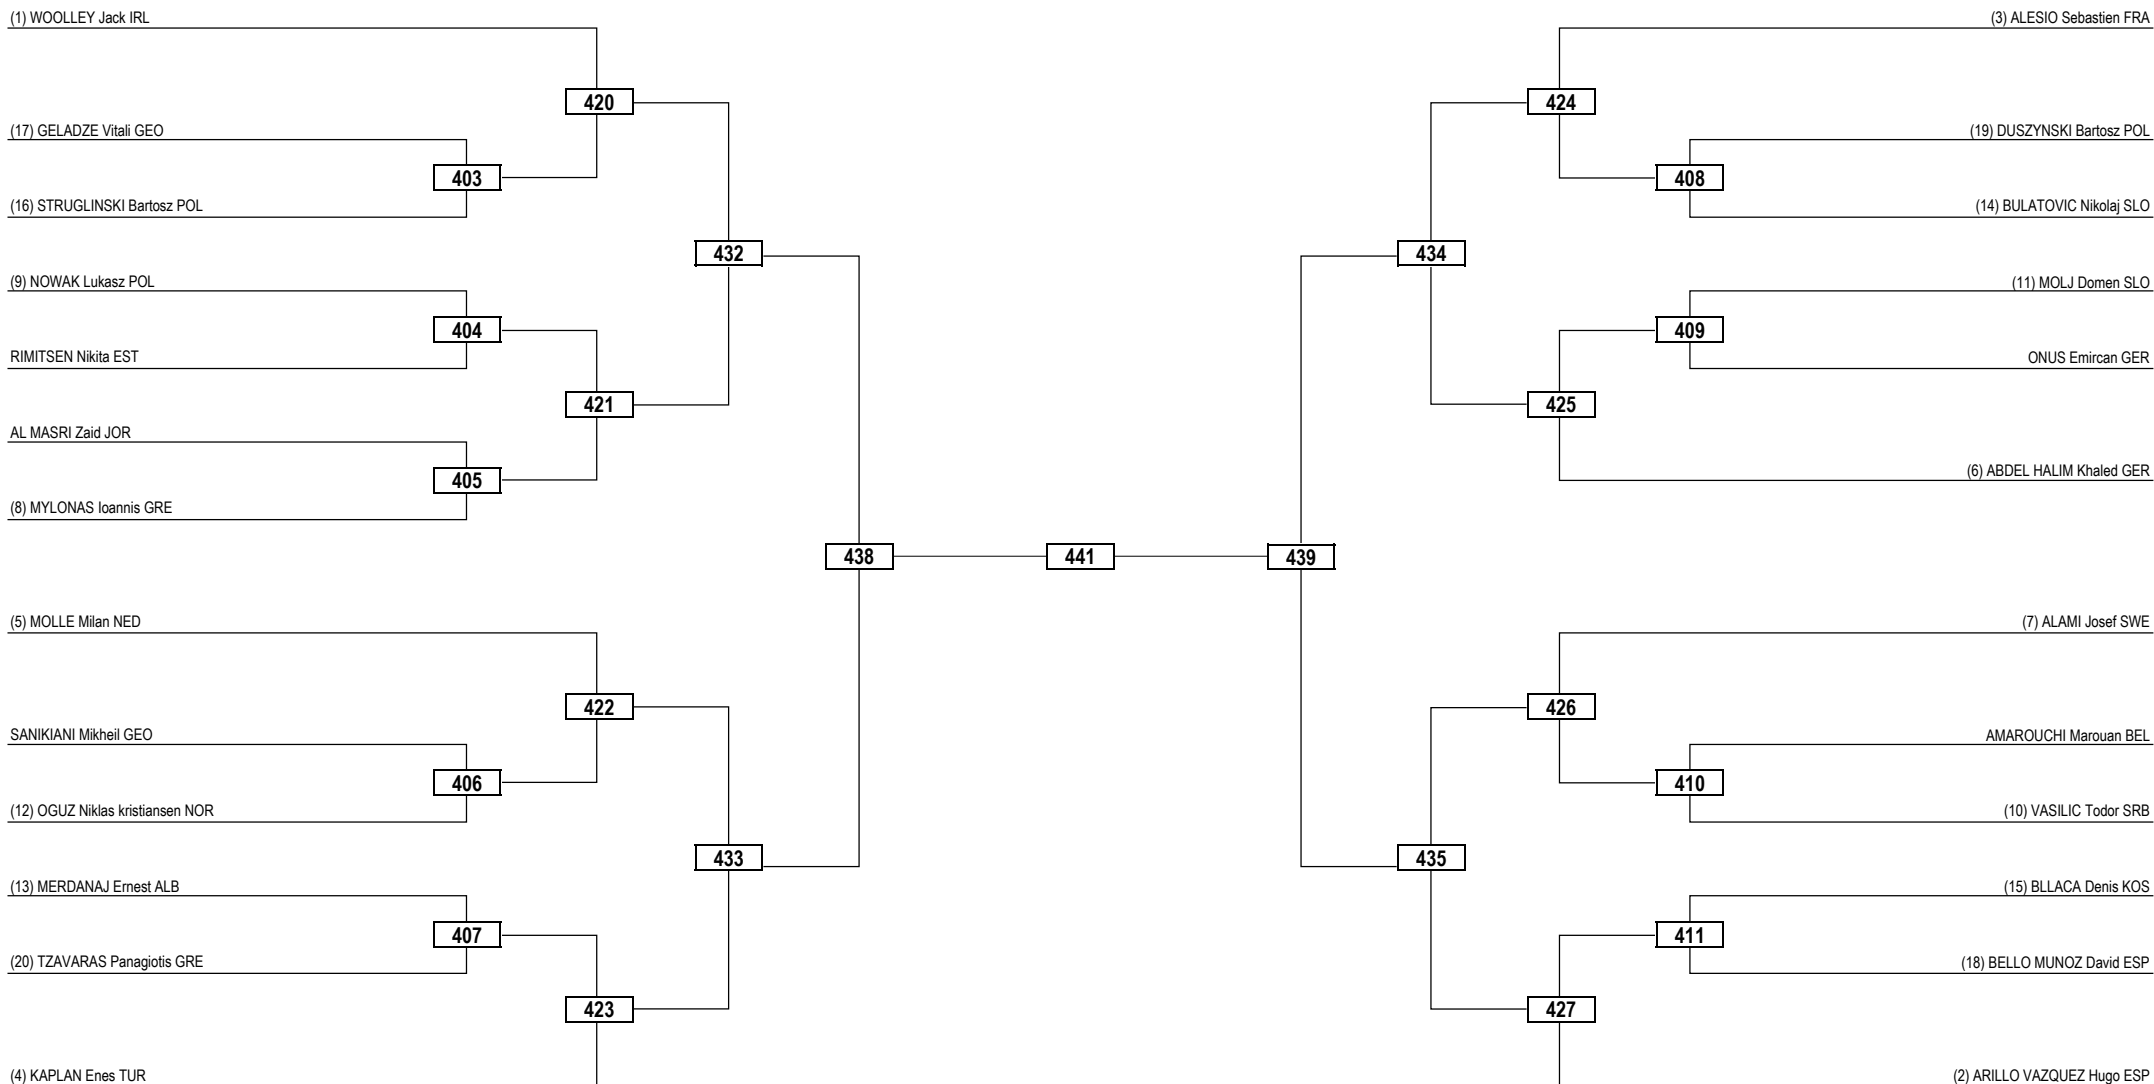

2024 WT President's Cup - Europe

SAT 27 APR 2024

Seniors / Men -58kg Contestants: 25

Round of 32   Round of 16   Quarterfinals   Semifinals   Final   Semifinals   Quarterfinals   Round of 16   Round of 32

LEGEND RSC: Win by Referee Stop the Contest   WDR: Win by Withdrawal   DQB: Win by Disqualification for unsportsmanlike behavior
(x) Seed   PTF: Win by Final Score   DSQ: Win by Disqualification   R: Round