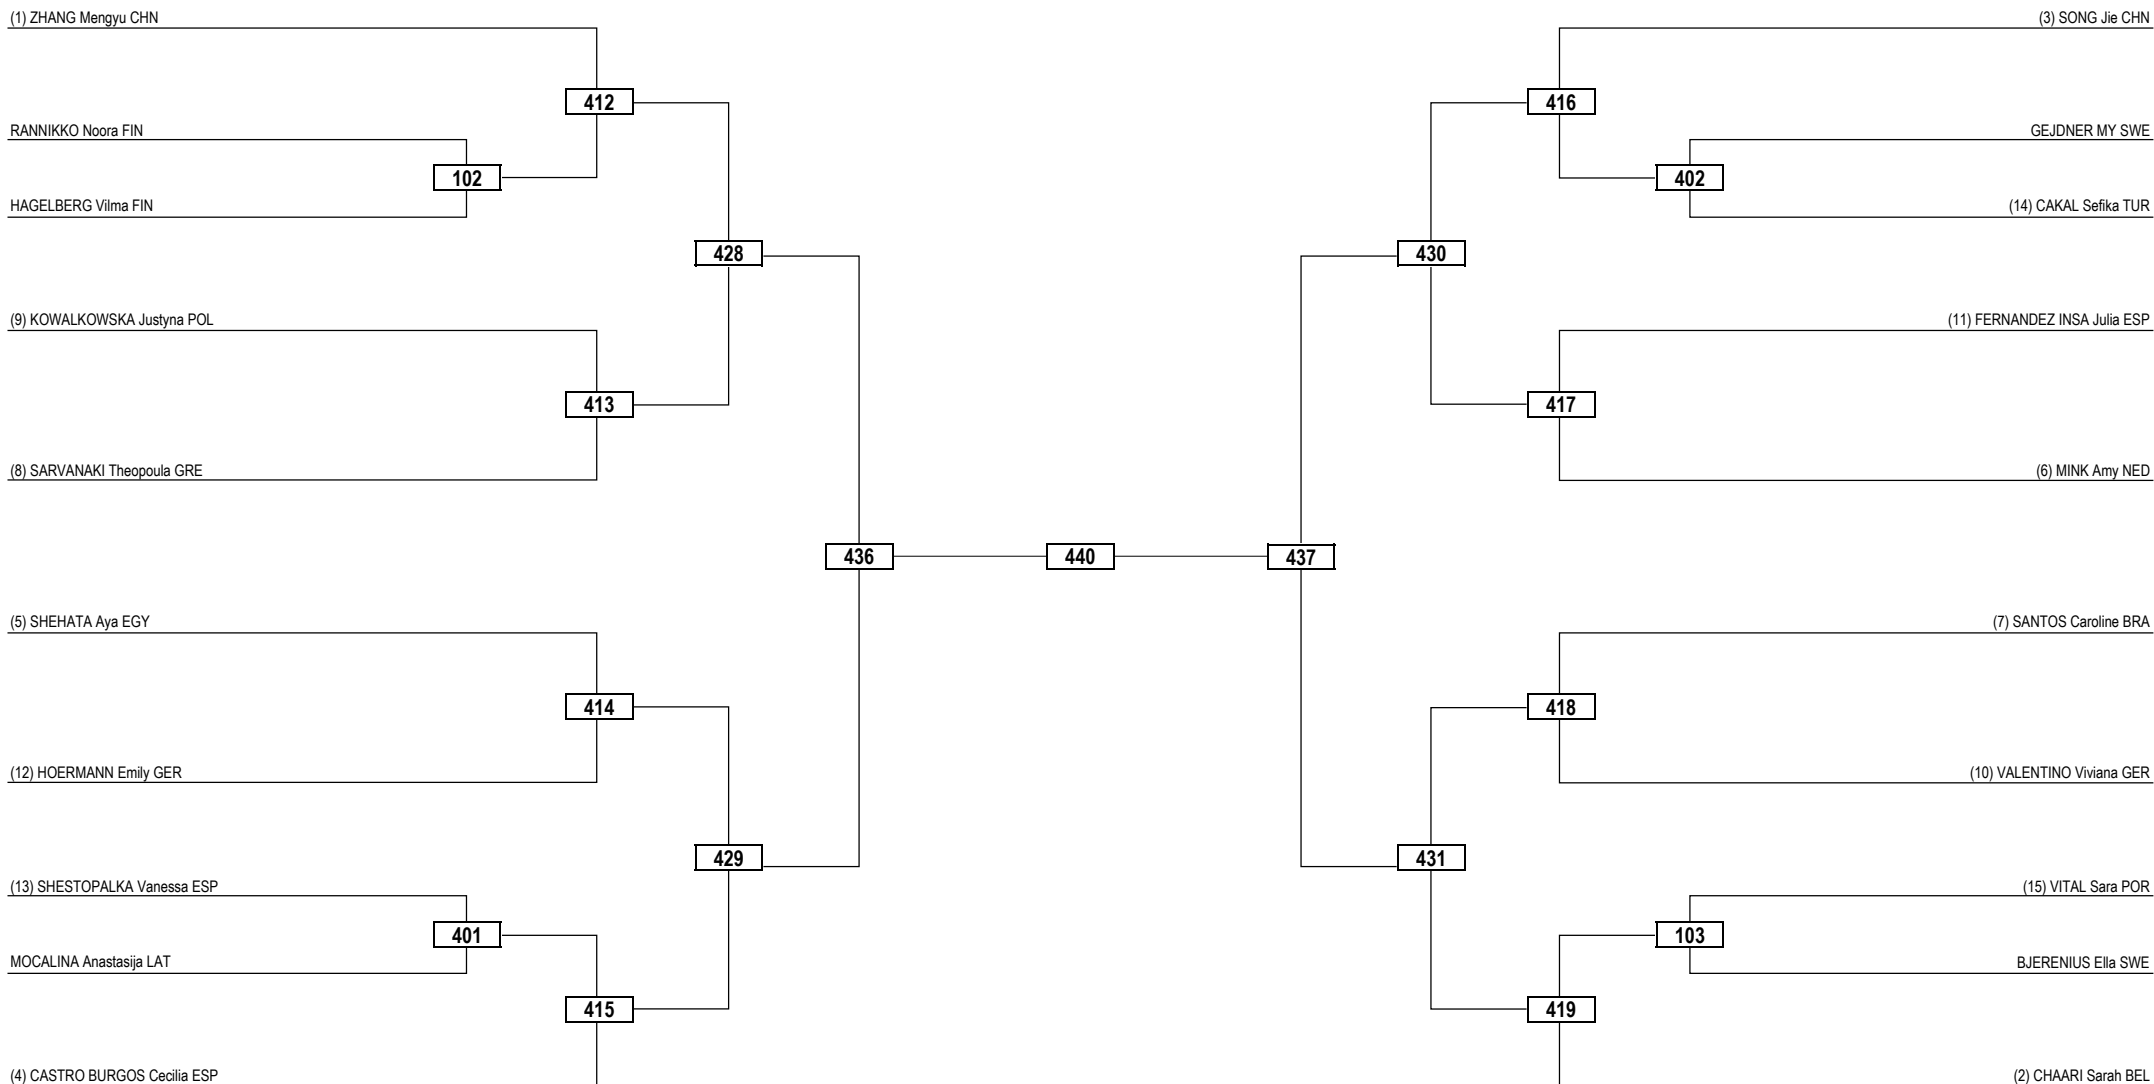

2024 WT President's Cup - Europe

SAT 27 APR 2024

Seniors / Women -67kg Contestants: 20

Round of 32   Round of 16   Quarterfinals   Semifinals   Final   Semifinals   Quarterfinals   Round of 16   Round of 32

LEGEND RSC: Win by Referee Stop the Contest   WDR: Win by Withdrawal   DQB: Win by Disqualification for unsportsmanlike behavior
(x) Seed   PTF: Win by Final Score   DSQ: Win by Disqualification   R: Round