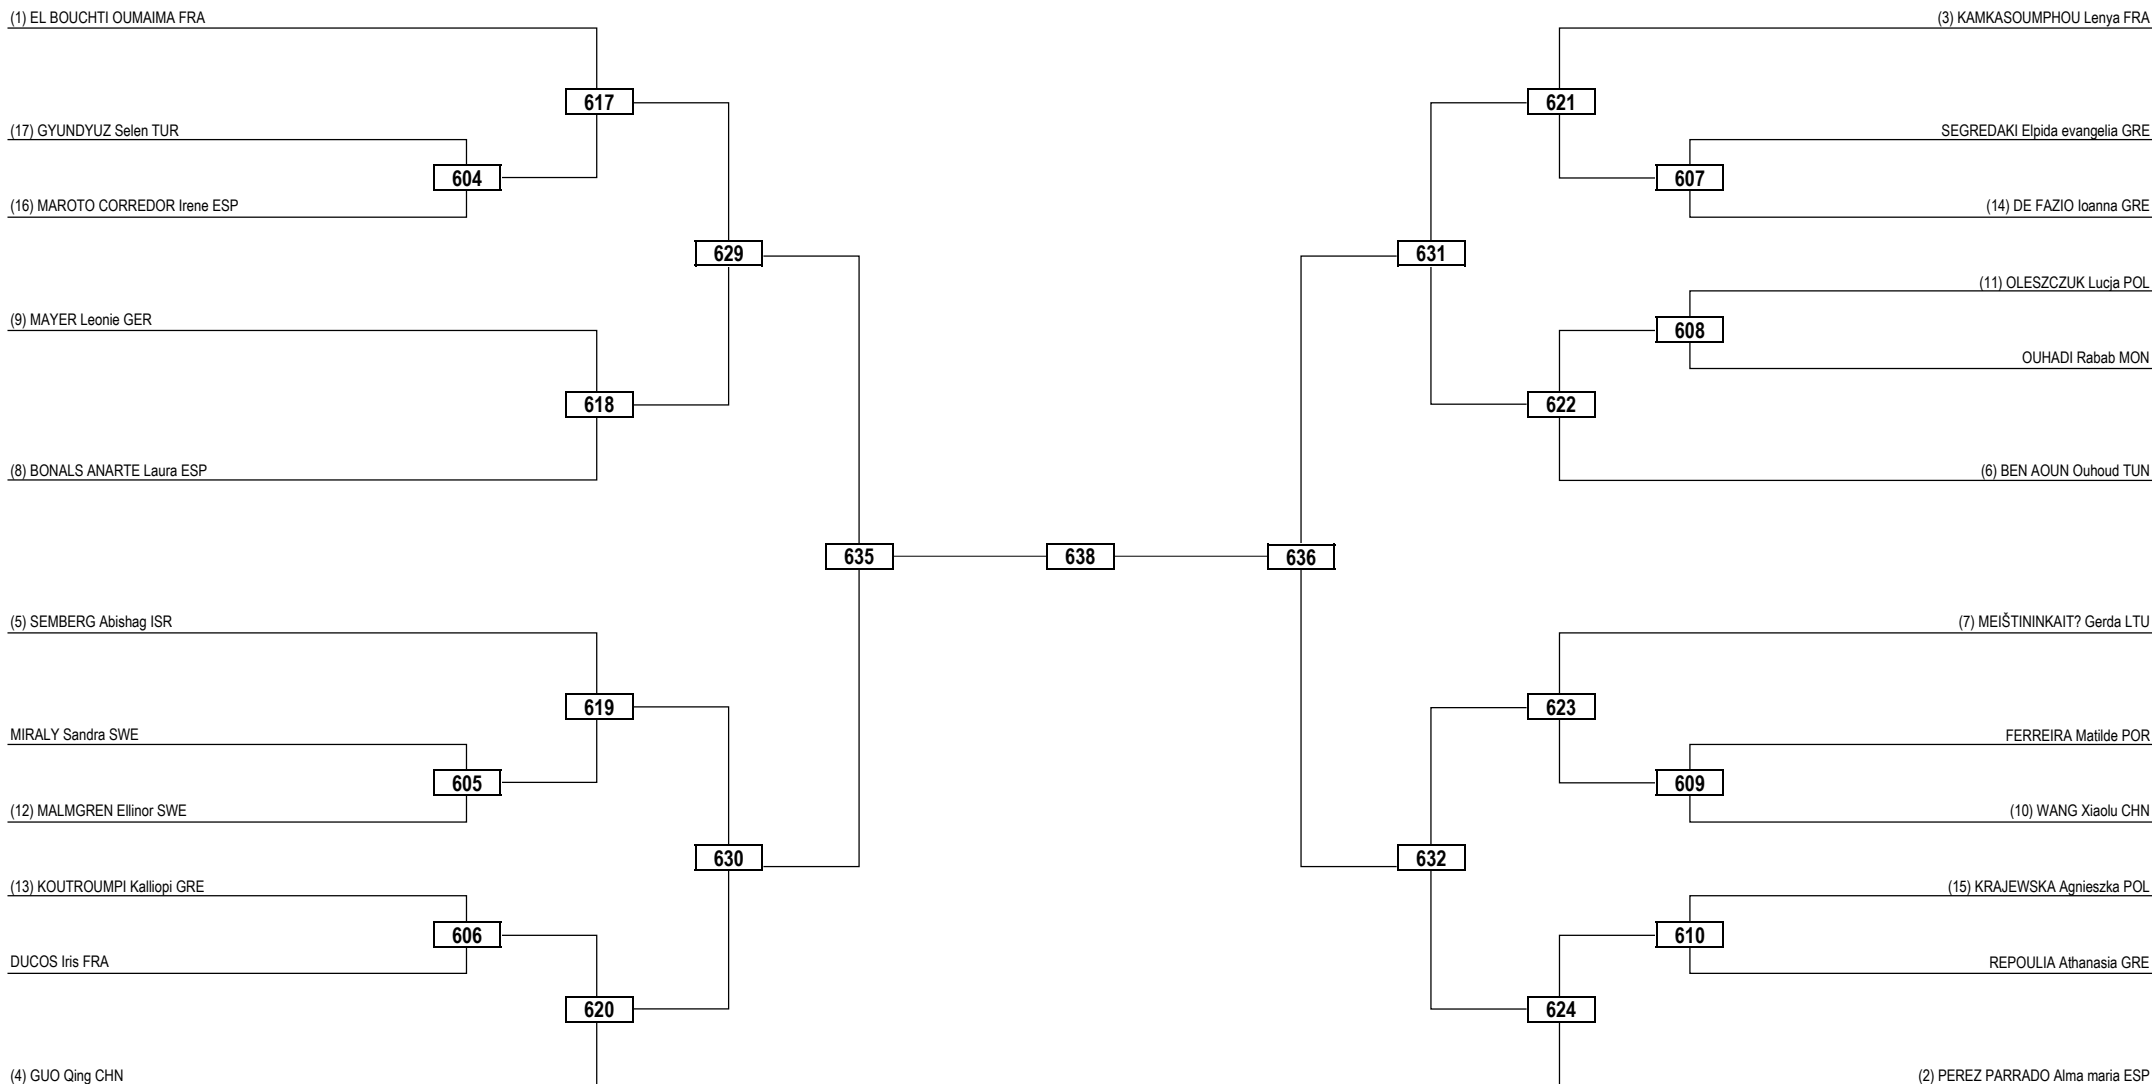

2024 WT President's Cup - Europe

SAT 27 APR 2024

Seniors / Women -53kg Contestants: 23

Round of 32   Round of 16   Quarterfinals   Semifinals   Final   Semifinals   Quarterfinals   Round of 16   Round of 32

LEGEND RSC: Win by Referee Stop the Contest   WDR: Win by Withdrawal   DQB: Win by Disqualification for unsportsmanlike behavior
(x) Seed   PTF: Win by Final Score   DSQ: Win by Disqualification   R: Round