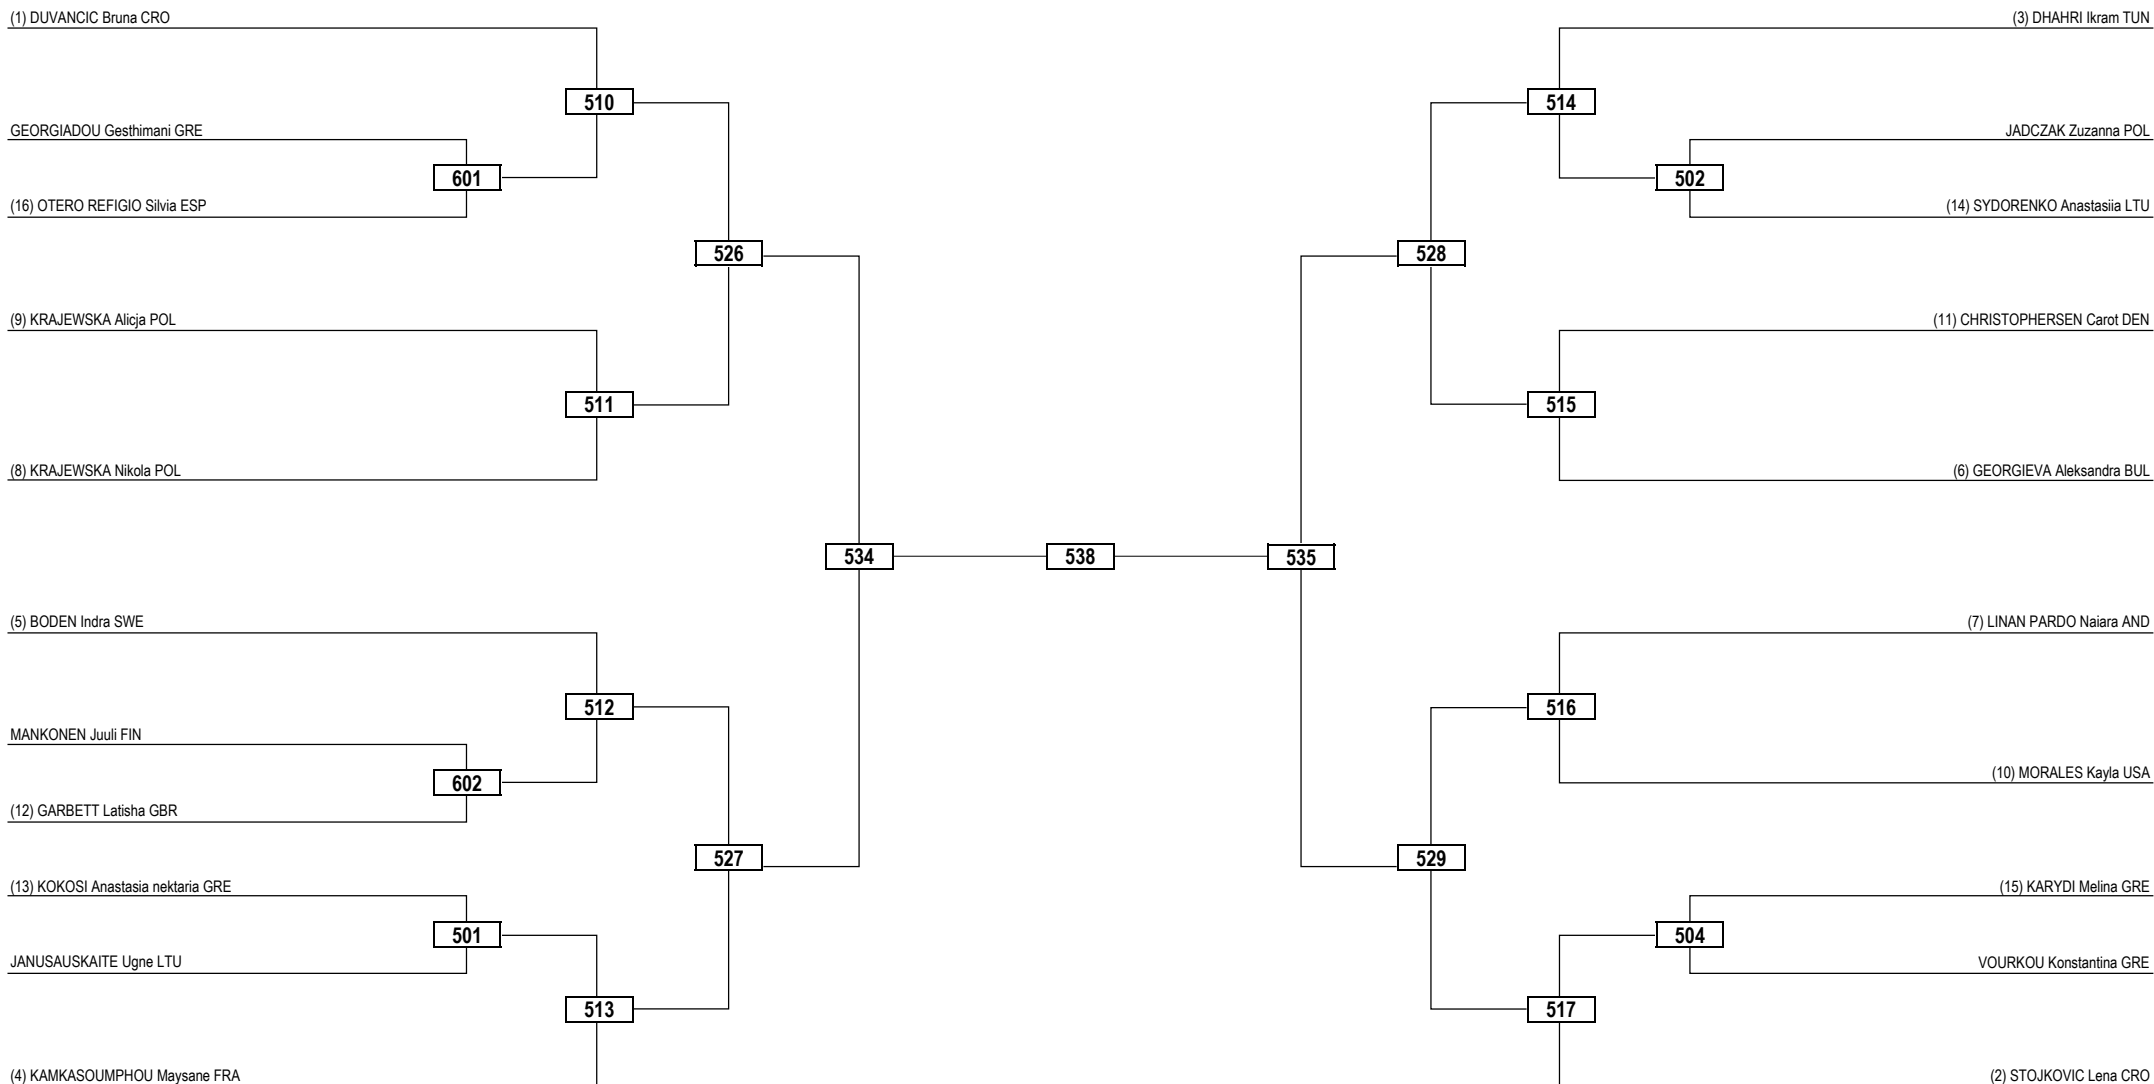

2024 WT President's Cup - Europe

SAT 27 APR 2024

Seniors / Women -49kg Contestants: 21

Round of 32   Round of 16   Quarterfinals   Semifinals   Final   Semifinals   Quarterfinals   Round of 16   Round of 32

LEGEND RSC: Win by Referee Stop the Contest   WDR: Win by Withdrawal   DQB: Win by Disqualification for unsportsmanlike behavior
(x) Seed   PTF: Win by Final Score   DSQ: Win by Disqualification   R: Round