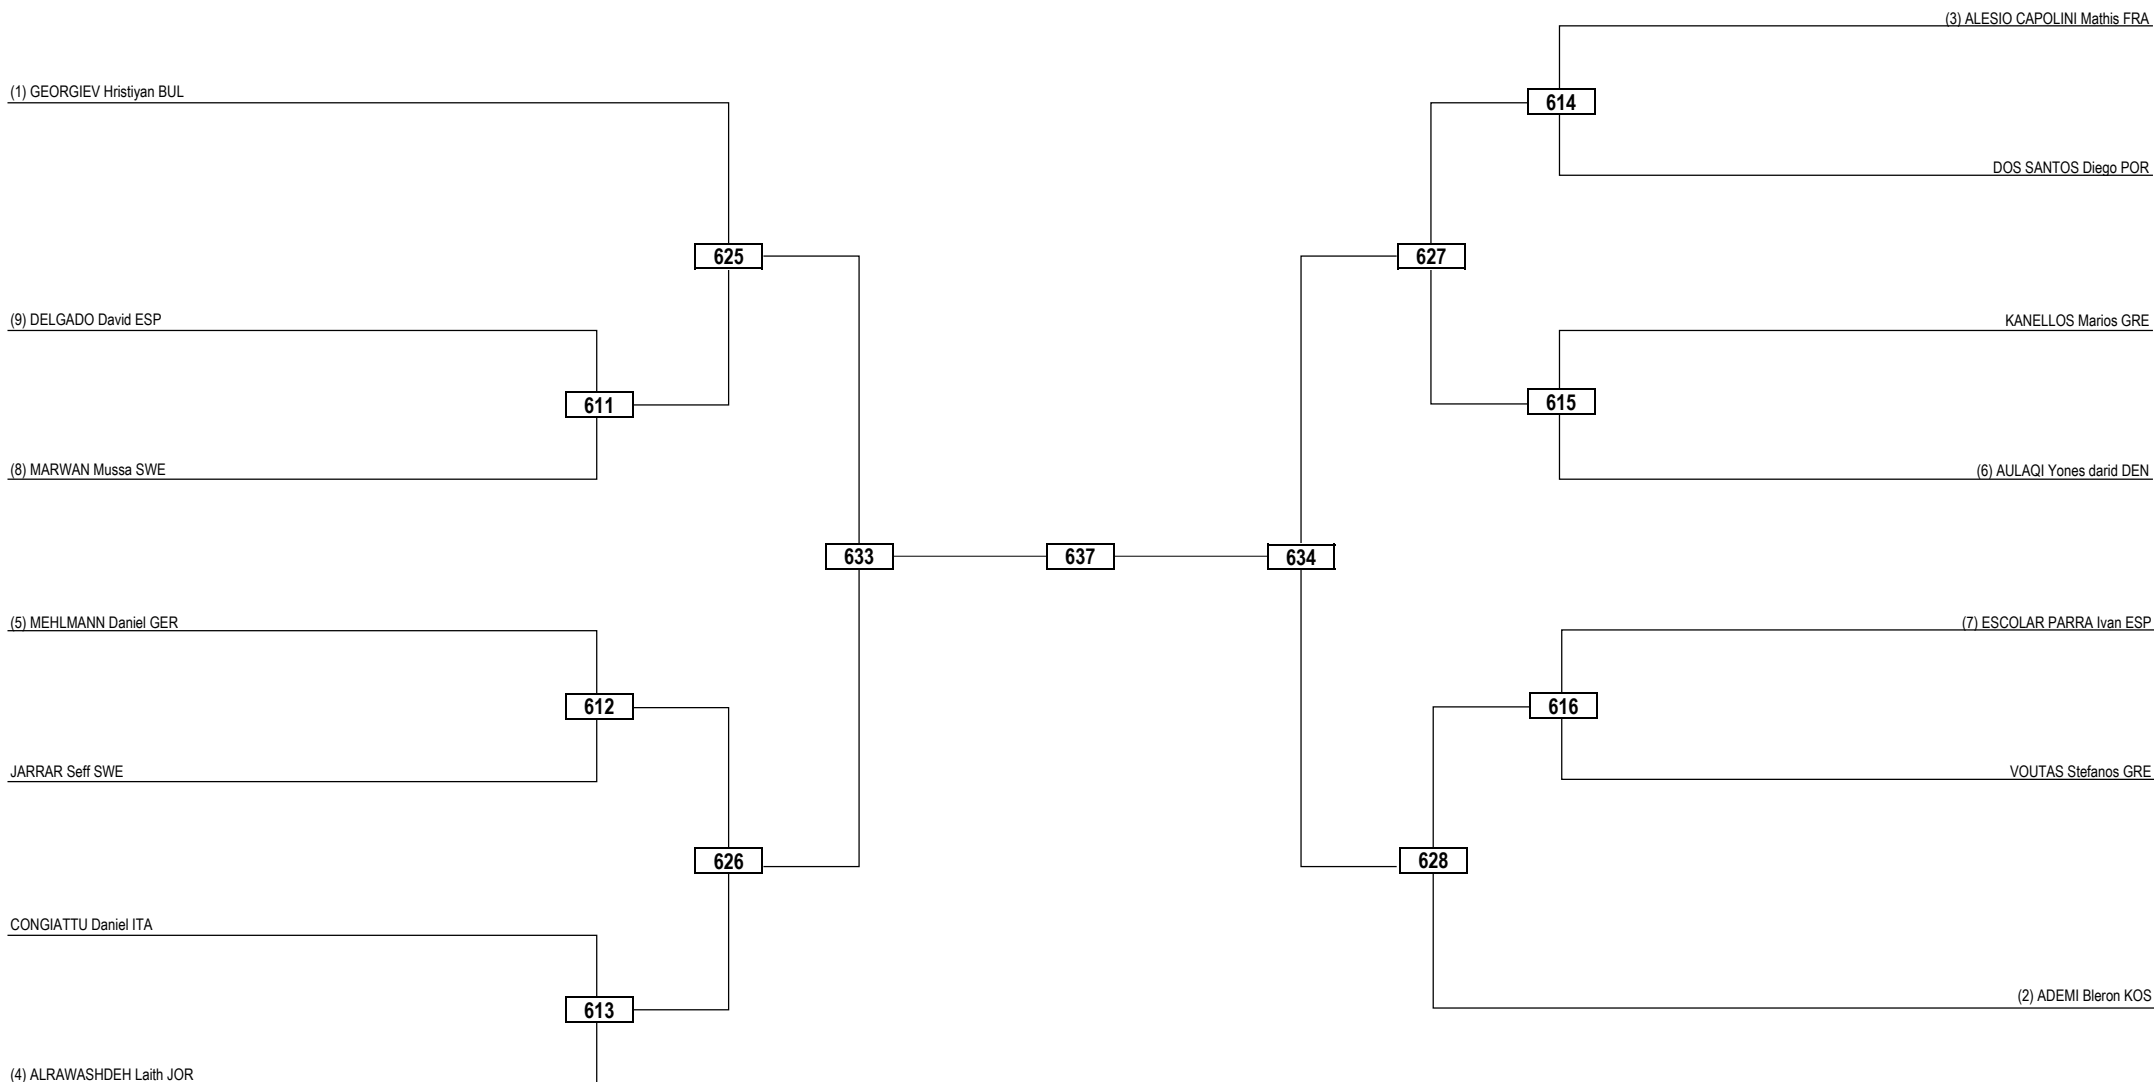

2024 WT President's Cup - Europe

SAT 27 APR 2024

Seniors / Men -54kg Contestants: 14

Round of 16 Quarterfinals Semifinals Final Semifinals Quarterfinals Round of 16

LEGEND RSC: Win by Referee Stop the Contest WDR: Win by Withdrawal DQB: Win by Disqualification for unsportsmanlike behavior
 (x) Seed PTF: Win by Final Score DSQ: Win by Disqualification R: Round

2024 WT President's Cup - Europe

SAT 27 APR 2024

Seniors / Women +73kg Contestants: 9

Round of 16 Quarterfinals Semifinals Final Semifinals Quarterfinals Round of 16

LEGEND RSC: Win by Referee Stop the Contest WDR: Win by Withdrawal DQB: Win by Disqualification for unsportsmanlike behavior
 (x) Seed PTF: Win by Final Score DSQ: Win by Disqualification R: Round