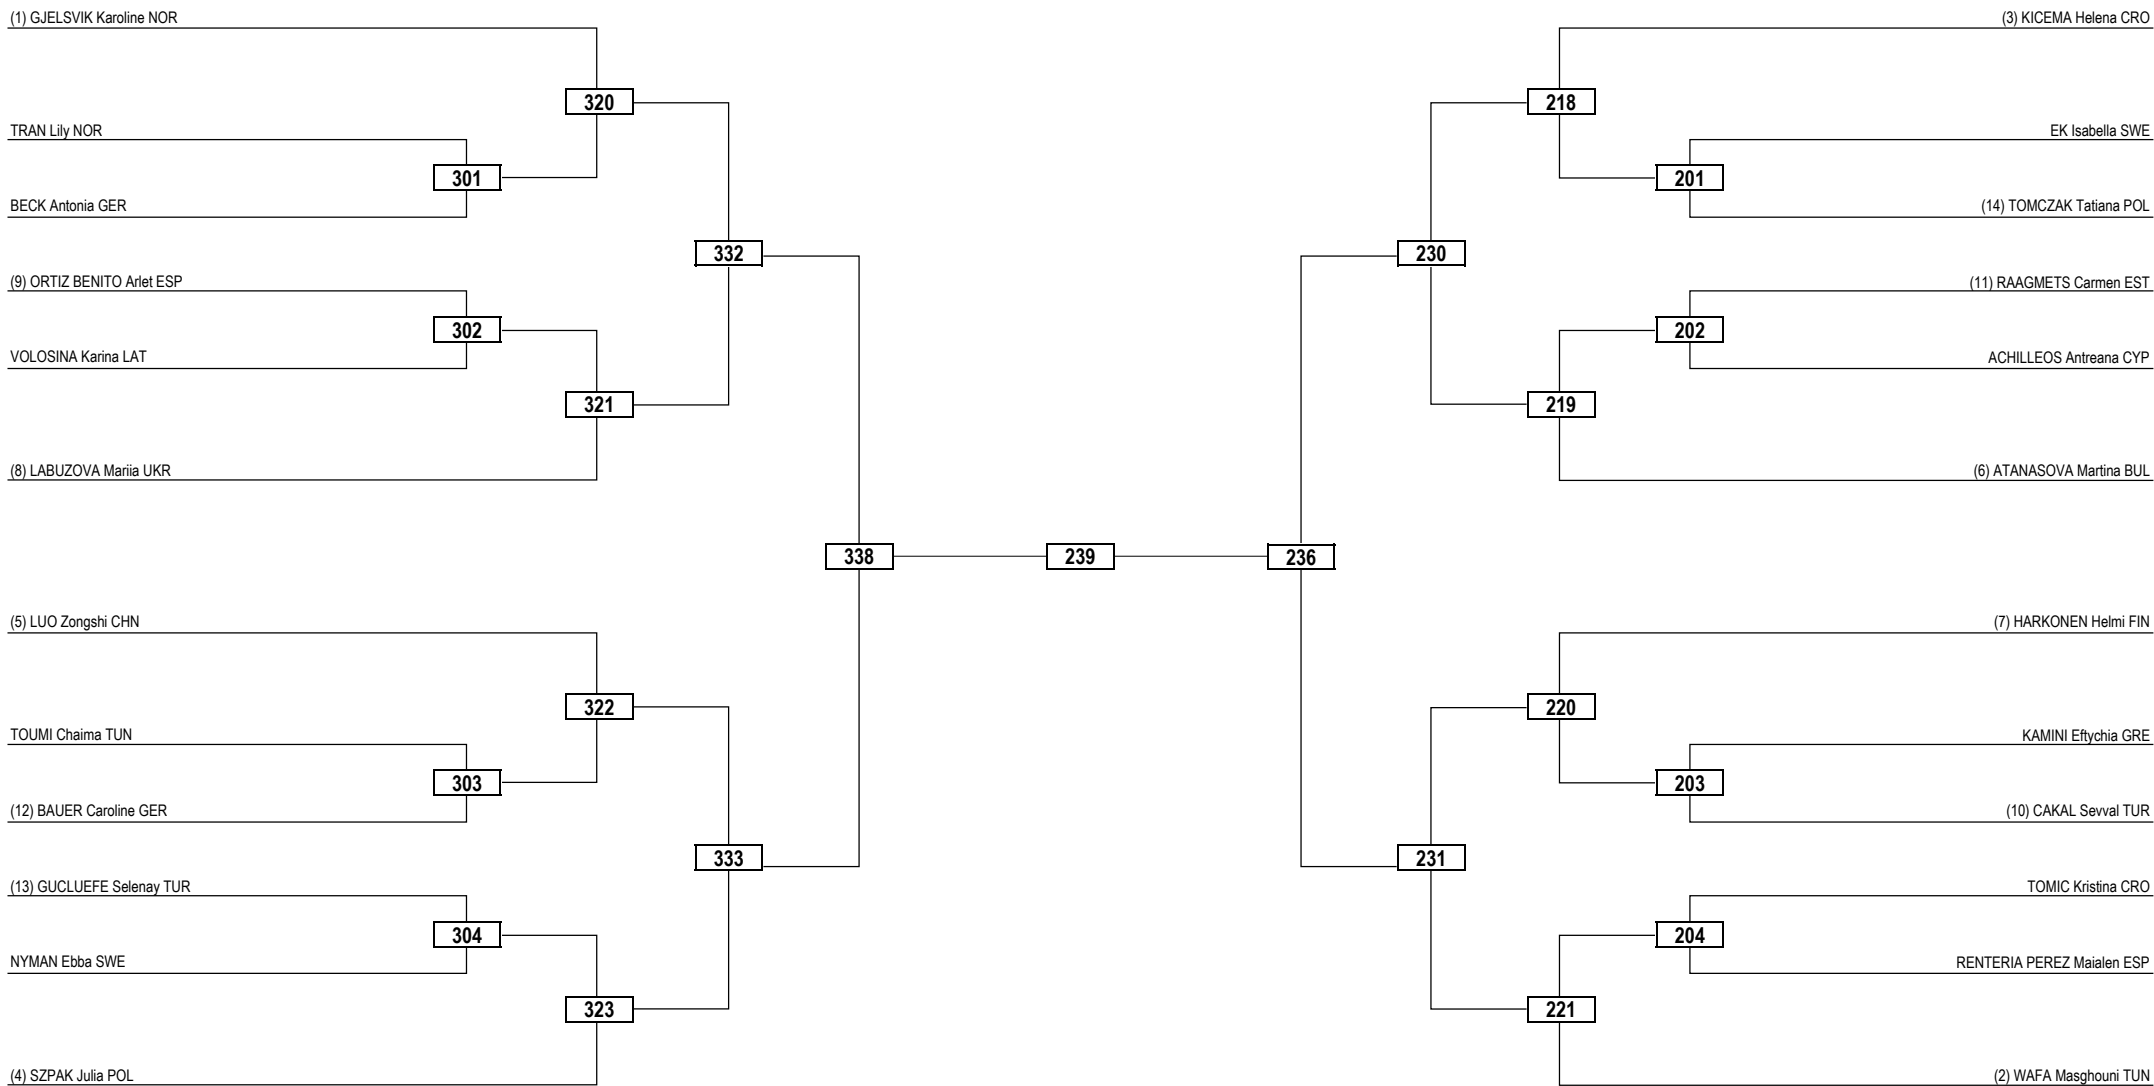

2024 WT President's Cup - Europe

SAT 27 APR 2024

Seniors / Women -62kg Contestants: 24

Round of 32   Round of 16   Quarterfinals   Semifinals   Final   Semifinals   Quarterfinals   Round of 16   Round of 32

LEGEND   RSC: Win by Referee Stop the Contest   WDR: Win by Withdrawal   DQB: Win by Disqualification for unsportsmanlike behavior
(x) Seed   PTF: Win by Final Score   DSQ: Win by Disqualification   R: Round