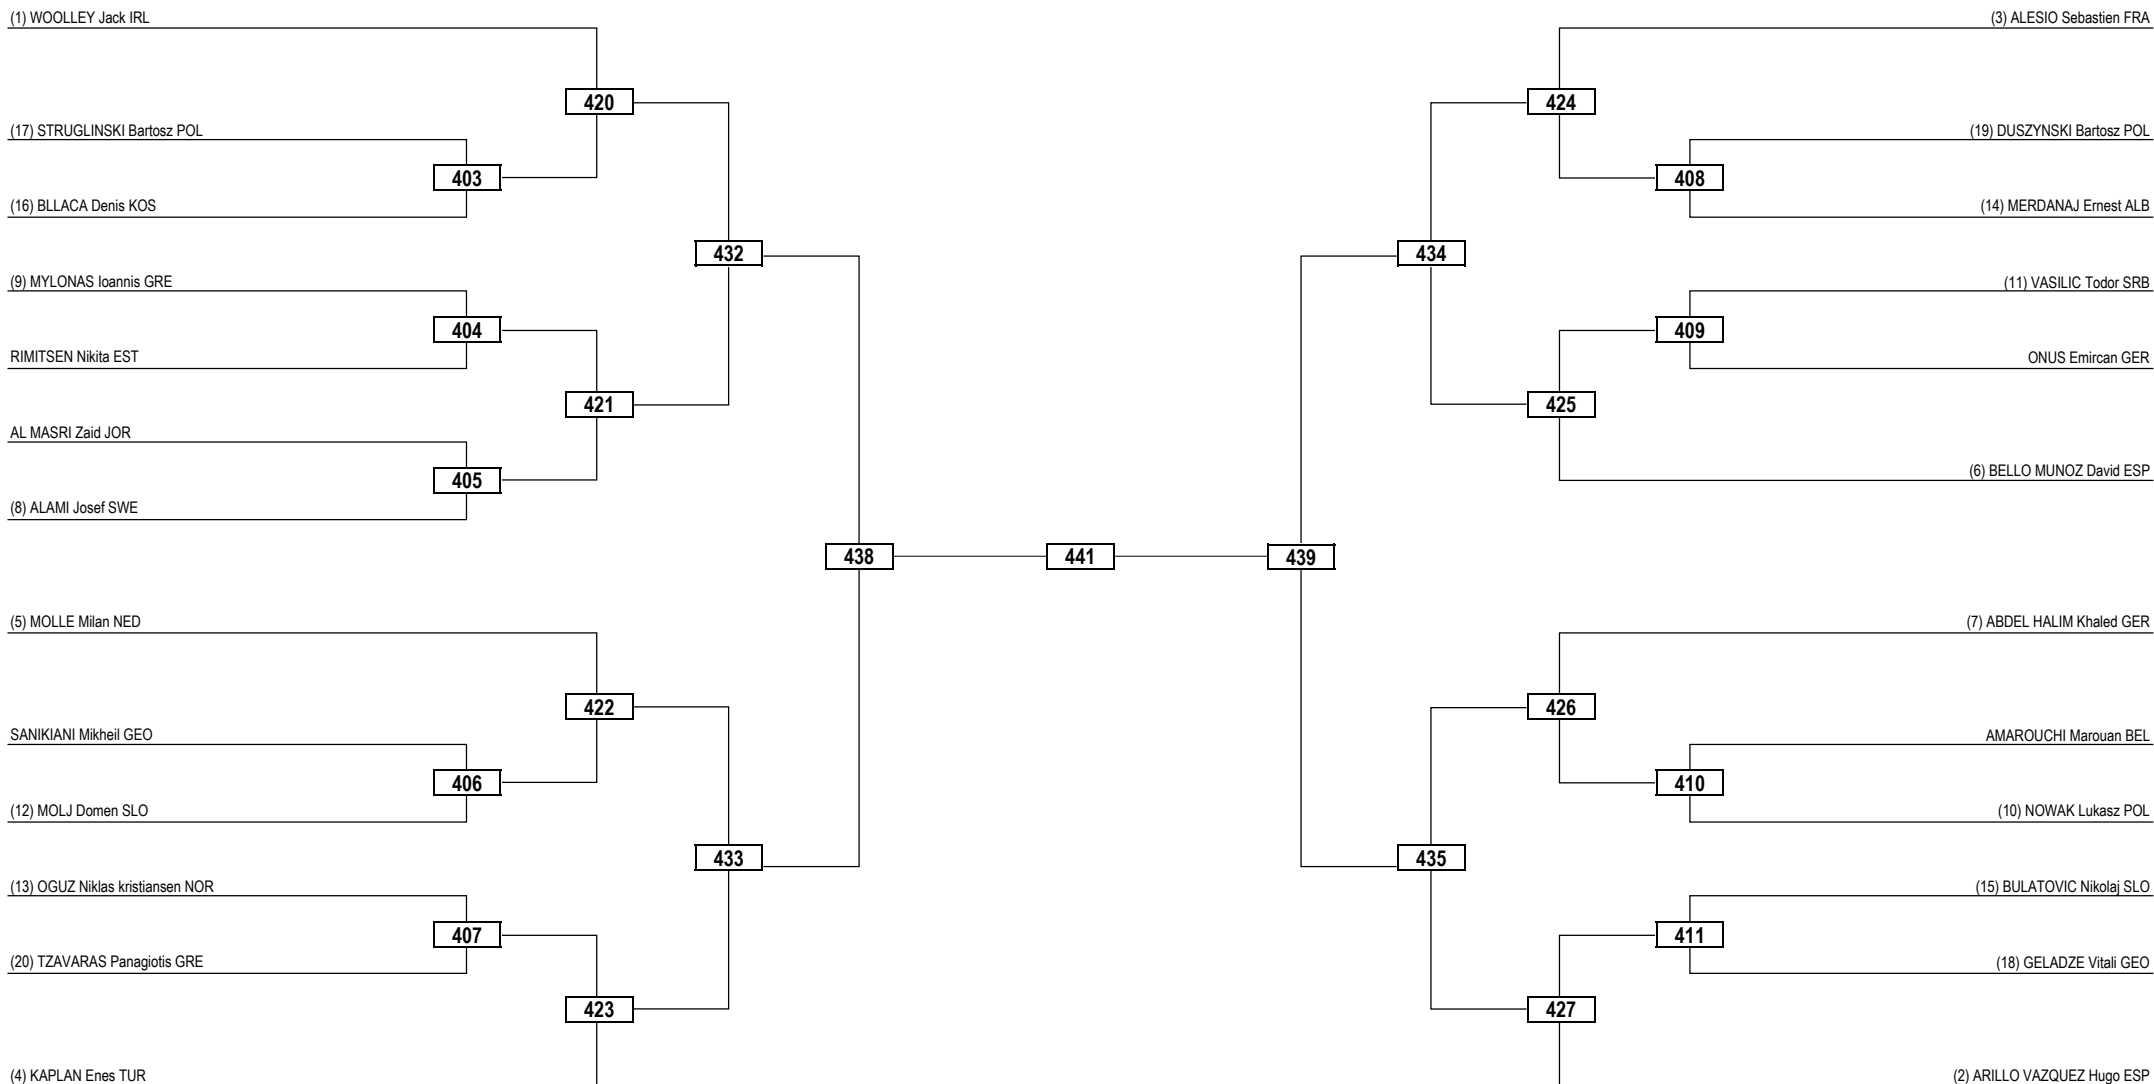

2024 WT President's Cup - Europe

SAT 27 APR 2024

Seniors / Men -58kg Contestants: 25

Round of 32   Round of 16   Quarterfinals   Semifinals   Final   Semifinals   Quarterfinals   Round of 16   Round of 32

LEGEND RSC: Win by Referee Stop the Contest   WDR: Win by Withdrawal   DQB: Win by Disqualification for unsportsmanlike behavior
(x) Seed   PTF: Win by Final Score   DSQ: Win by Disqualification   R: Round