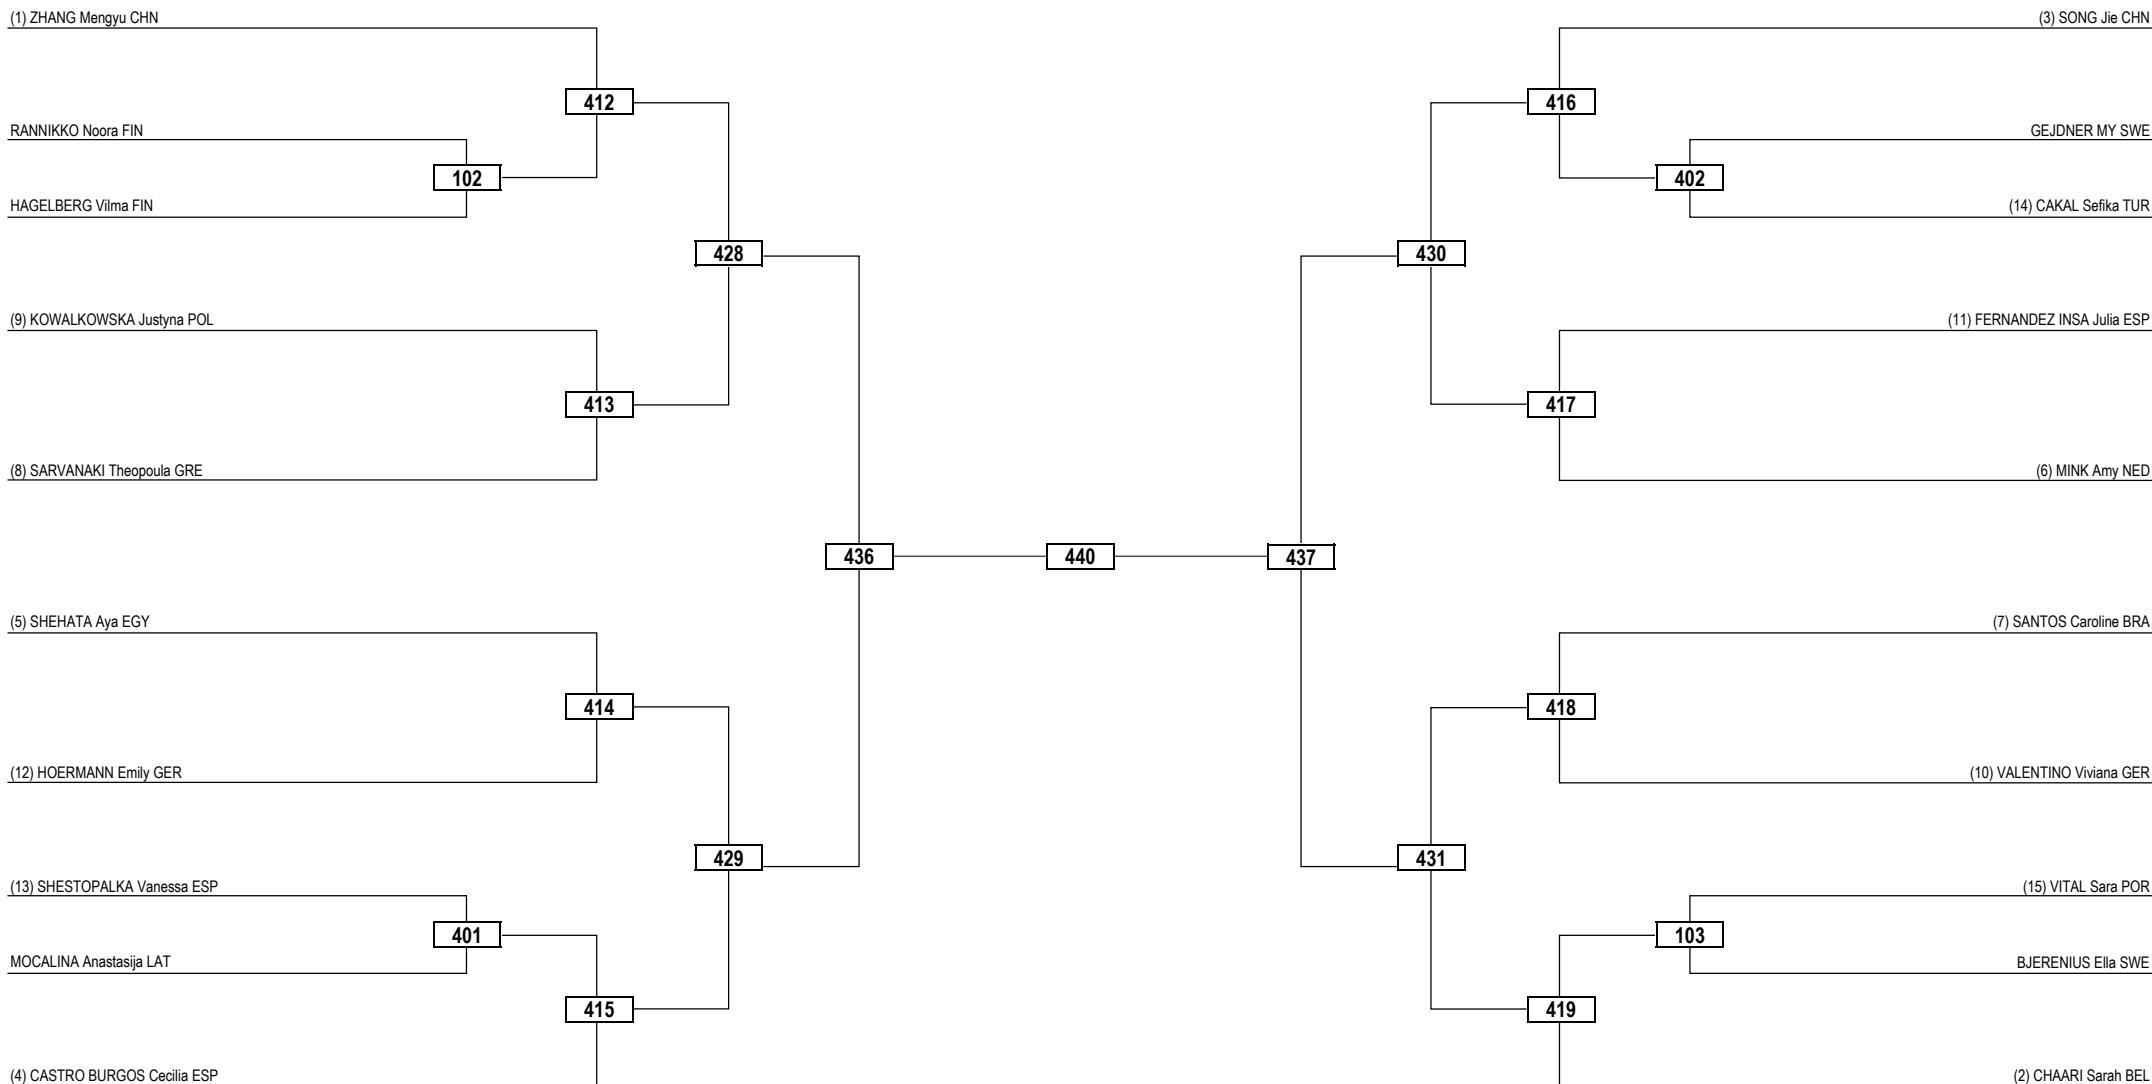

2024 WT President's Cup - Europe

SAT 27 APR 2024

Seniors / Women -67kg Contestants: 20

Round of 32   Round of 16   Quarterfinals   Semifinals   Final   Semifinals   Quarterfinals   Round of 16   Round of 32

LEGEND RSC: Win by Referee Stop the Contest   WDR: Win by Withdrawal   DQB: Win by Disqualification for unsportsmanlike behavior
(x) Seed   PTF: Win by Final Score   DSQ: Win by Disqualification   R: Round