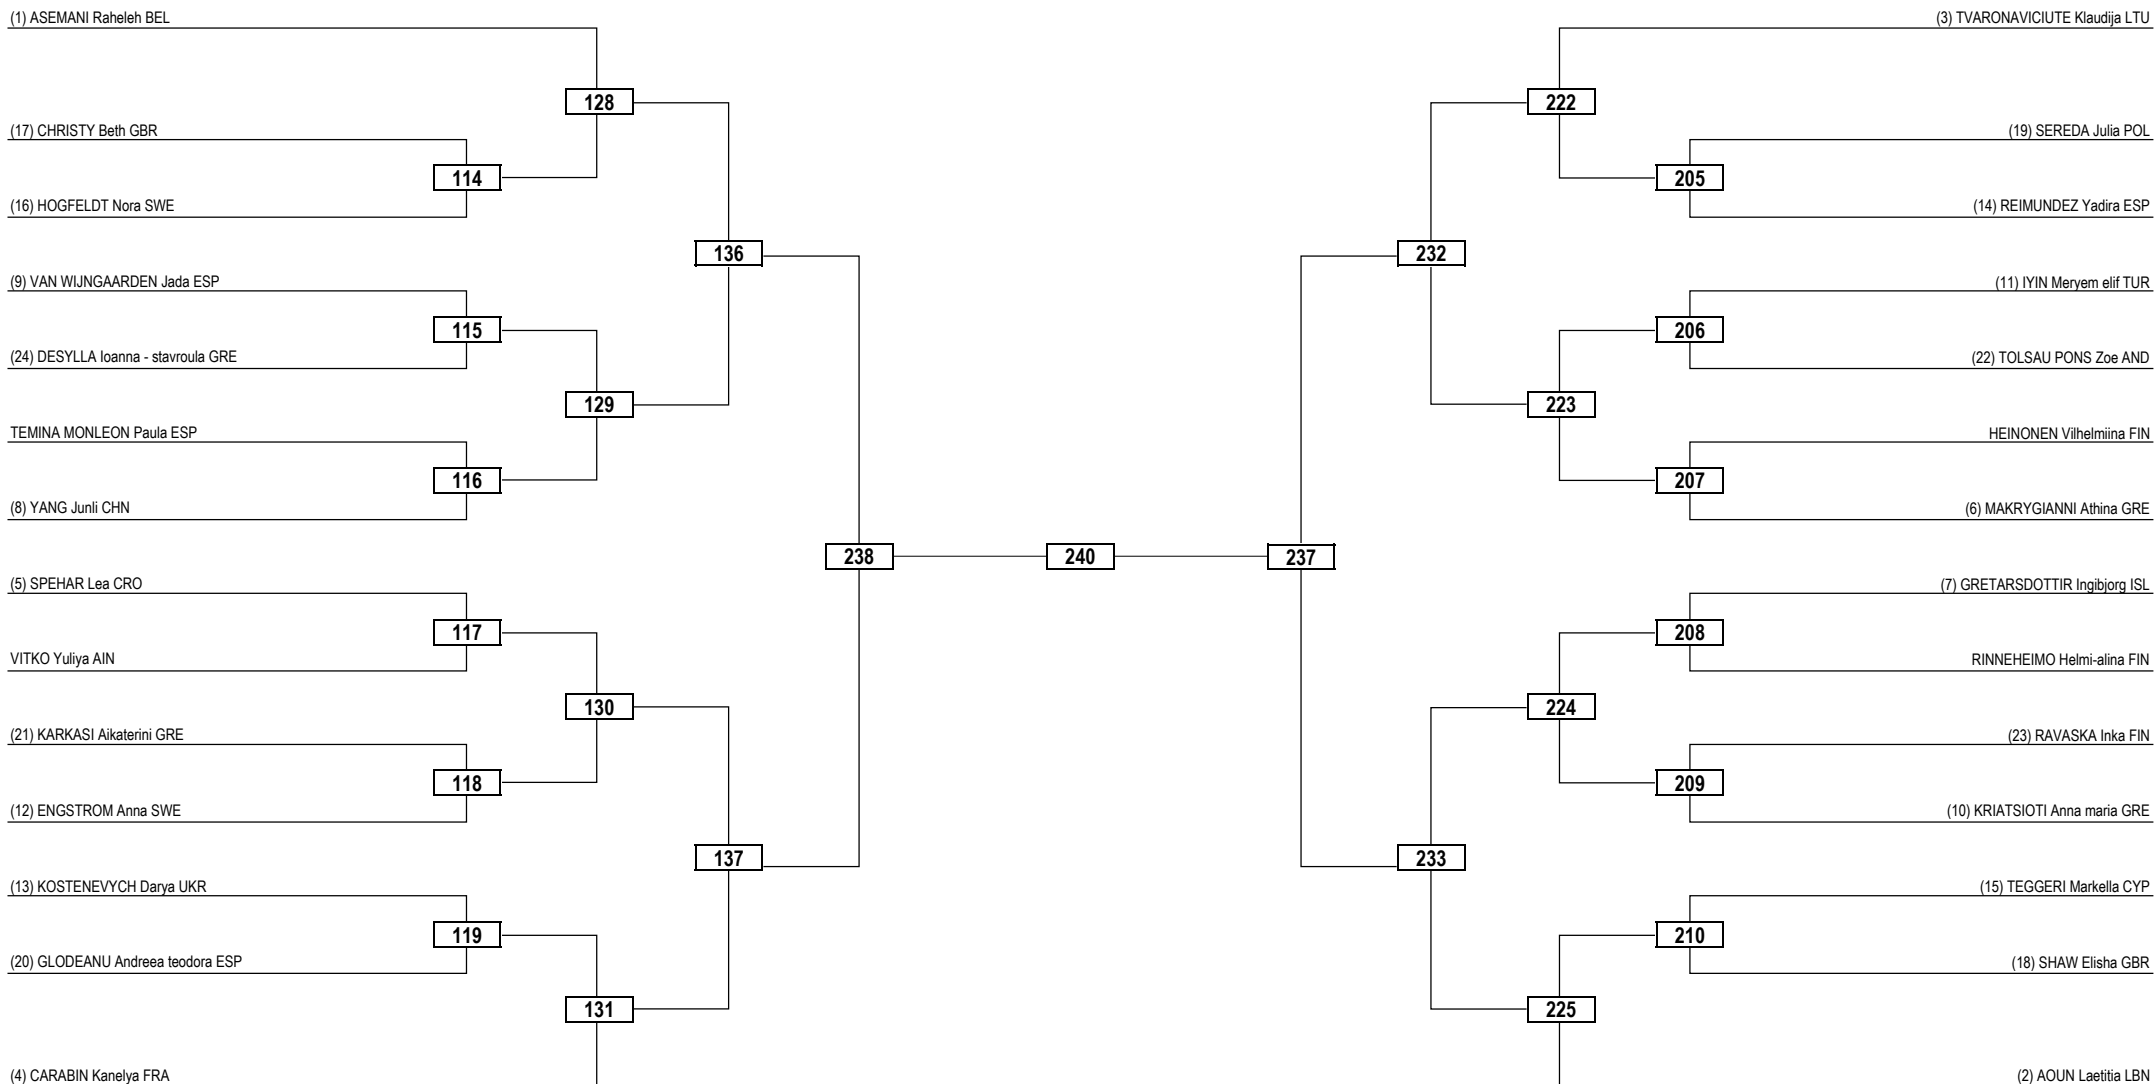

2024 WT President's Cup - Europe

SAT 27 APR 2024

Seniors / Women -57kg Contestants: 28

Round of 32   Round of 16   Quarterfinals   Semifinals   Final   Semifinals   Quarterfinals   Round of 16   Round of 32

LEGEND RSC: Win by Referee Stop the Contest   WDR: Win by Withdrawal   DQB: Win by Disqualification for unsportsmanlike behavior
(x) Seed   PTF: Win by Final Score   DSQ: Win by Disqualification   R: Round