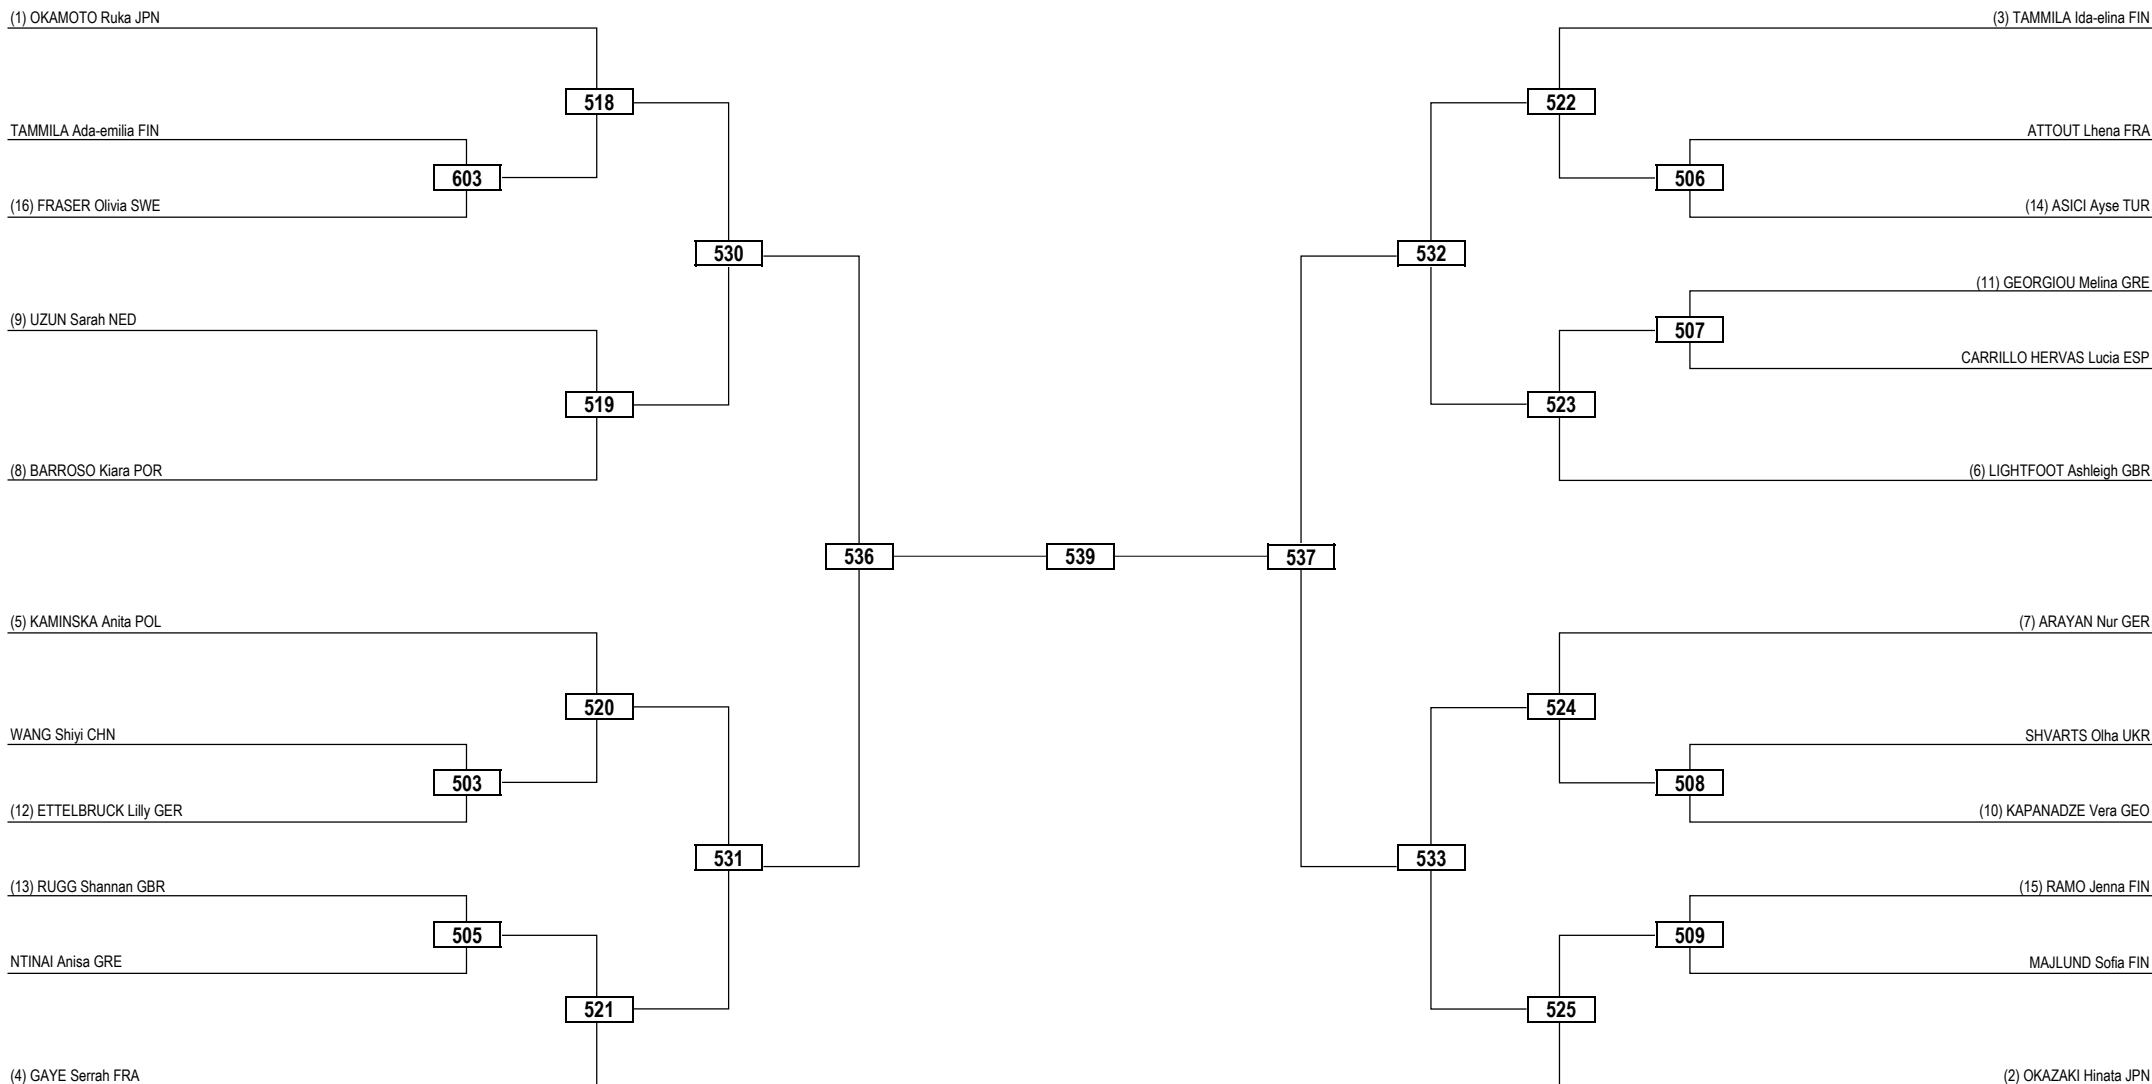

2024 WT President's Cup - Europe

SAT 27 APR 2024

Seniors / Women -46kg Contestants: 23

Round of 32   Round of 16   Quarterfinals   Semifinals   Final   Semifinals   Quarterfinals   Round of 16   Round of 32

LEGEND RSC: Win by Referee Stop the Contest   WDR: Win by Withdrawal   DQB: Win by Disqualification for unsportsmanlike behavior
(x) Seed   PTF: Win by Final Score   DSQ: Win by Disqualification   R: Round