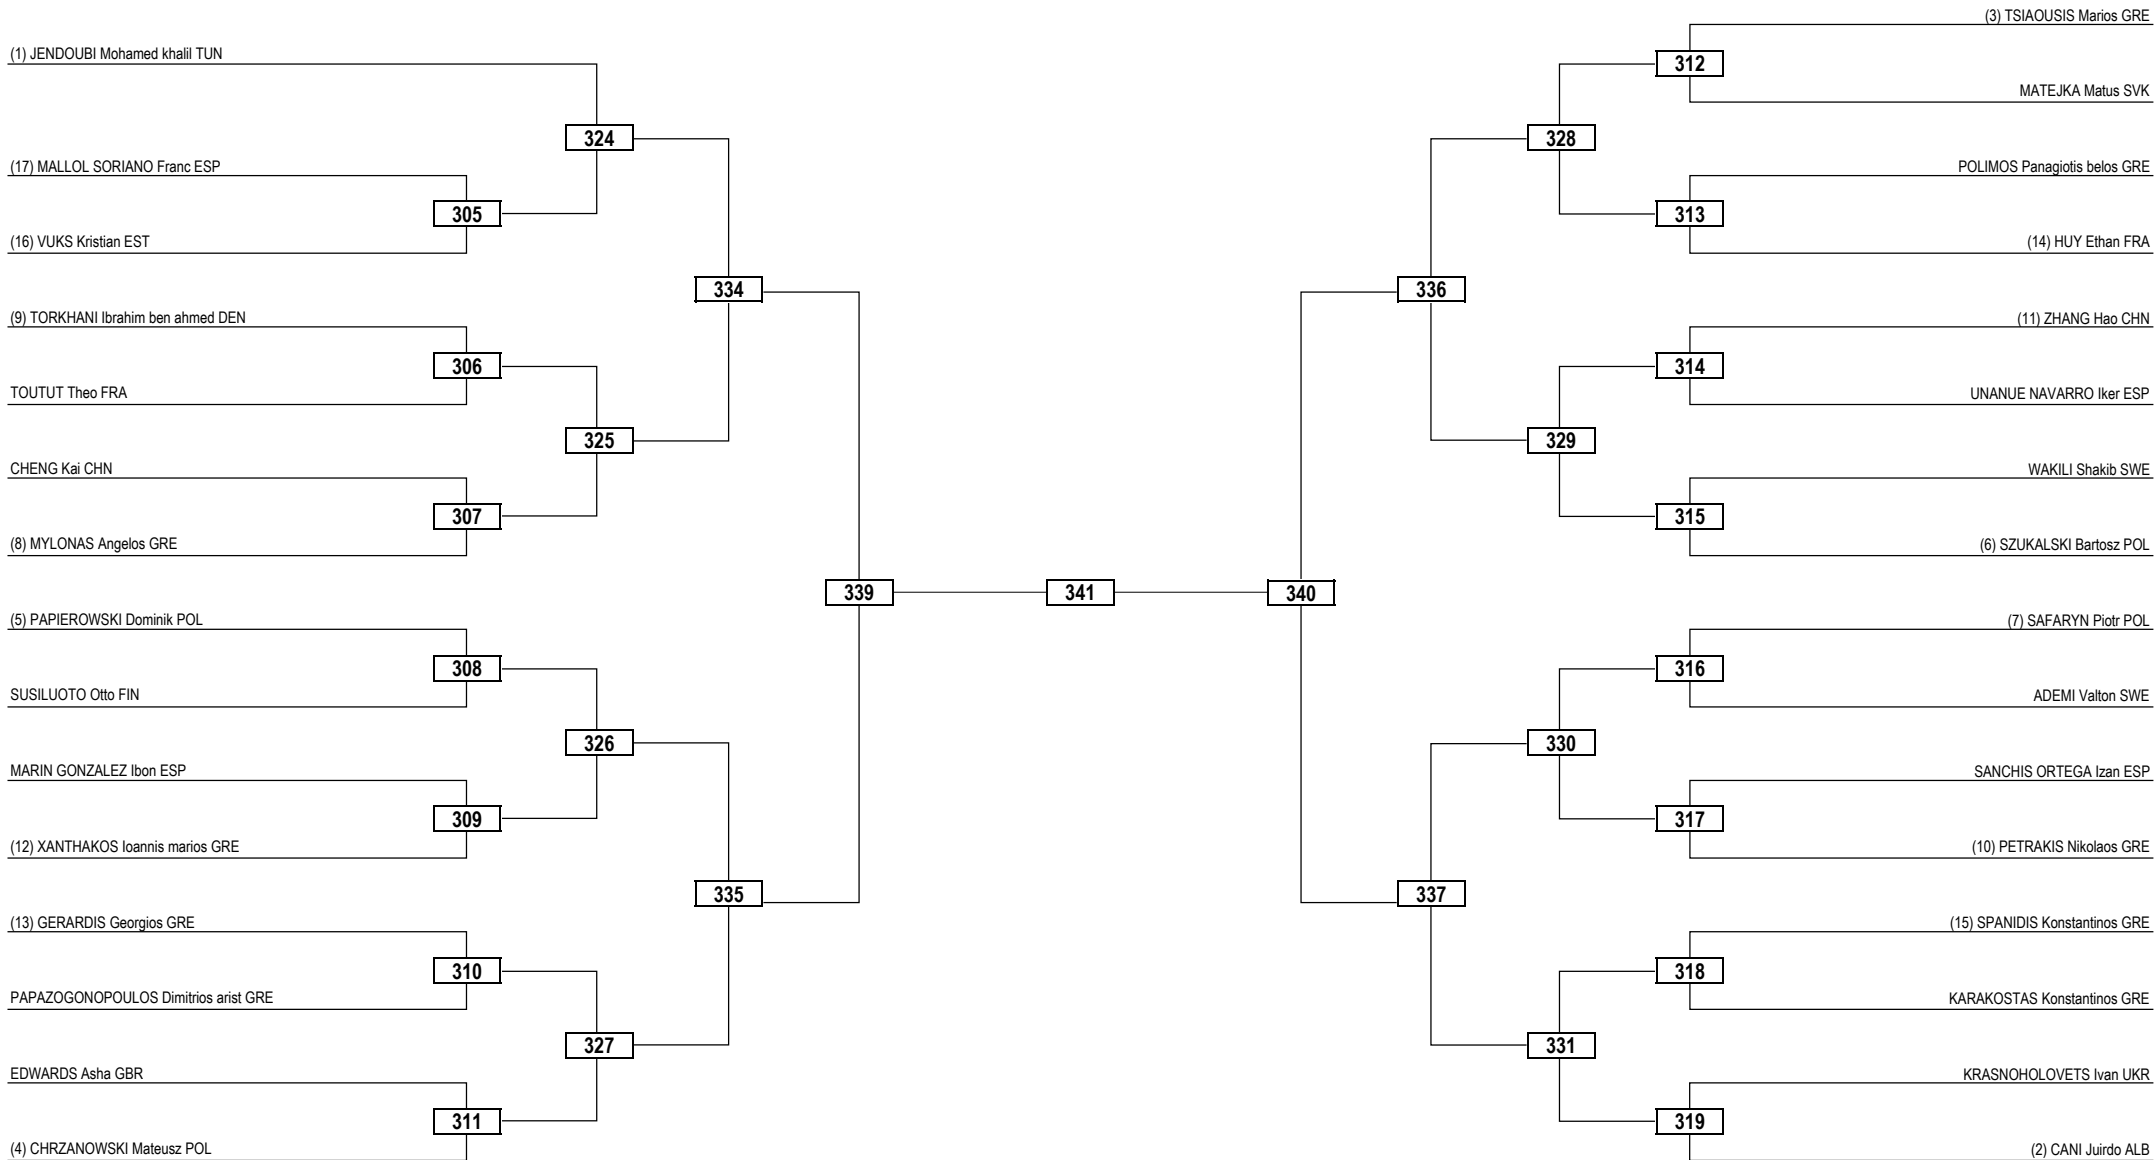

2024 WT President's Cup - Europe

SAT 27 APR 2024

Seniors / Men -63kg Contestants: 31

Round of 32   Round of 16   Quarterfinals   Semifinals   Final   Semifinals   Quarterfinals   Round of 16   Round of 32

LEGEND RSC: Win by Referee Stop the Contest   WDR: Win by Withdrawal   DQB: Win by Disqualification for unsportsmanlike behavior
(x) Seed   PTF: Win by Final Score   DSQ: Win by Disqualification   R: Round