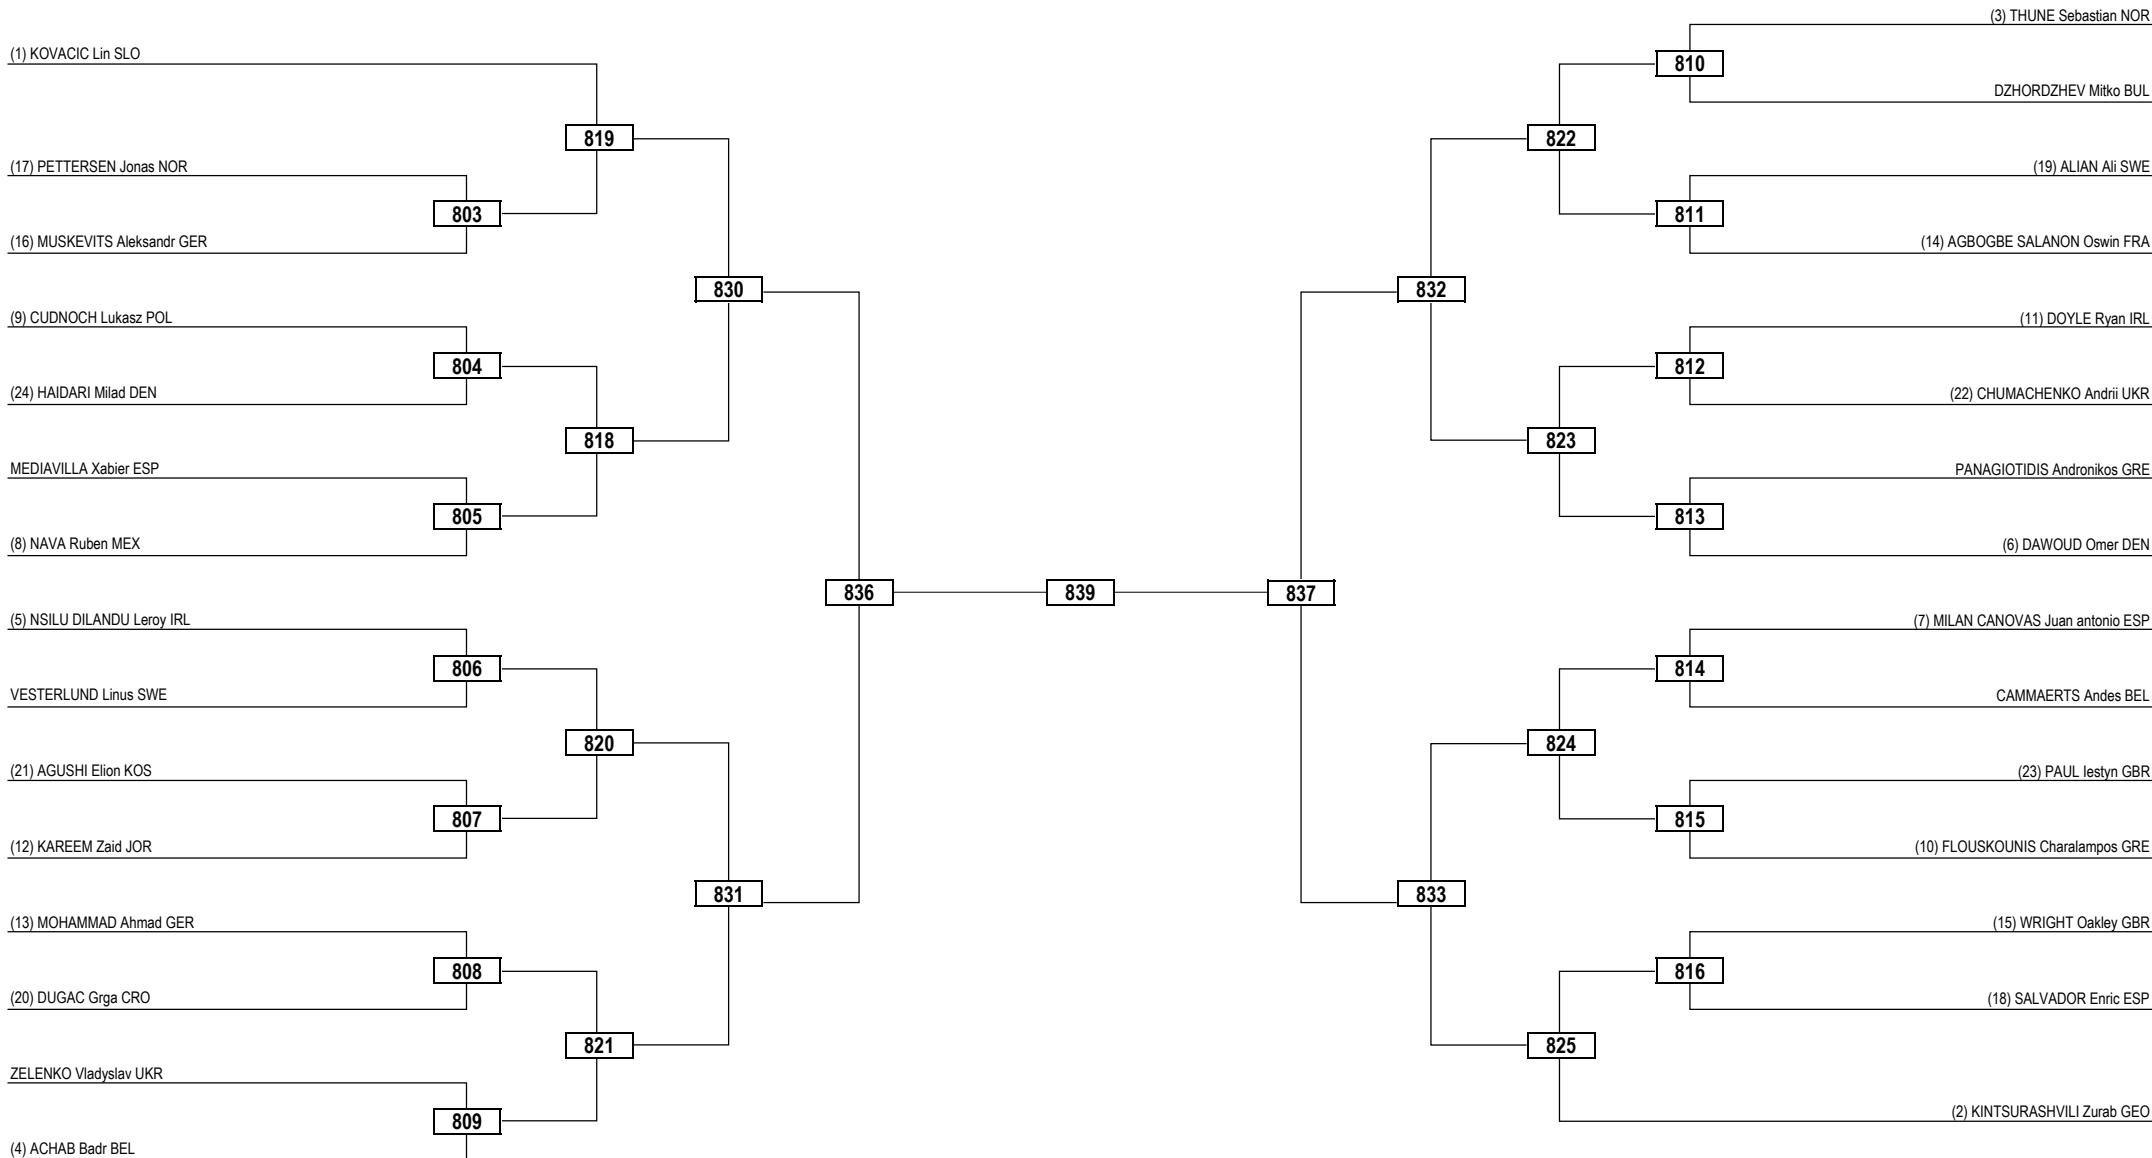

2024 WT President's Cup - Europe

SAT 27 APR 2024

Seniors / Men -74kg Contestants: 30

Round of 32   Round of 16   Quarterfinals   Semifinals   Final   Semifinals   Quarterfinals   Round of 16   Round of 32

LEGEND RSC: Win by Referee Stop the Contest   WDR: Win by Withdrawal   DQB: Win by Disqualification for unsportsmanlike behavior
(x) Seed   PTF: Win by Final Score   DSQ: Win by Disqualification   R: Round