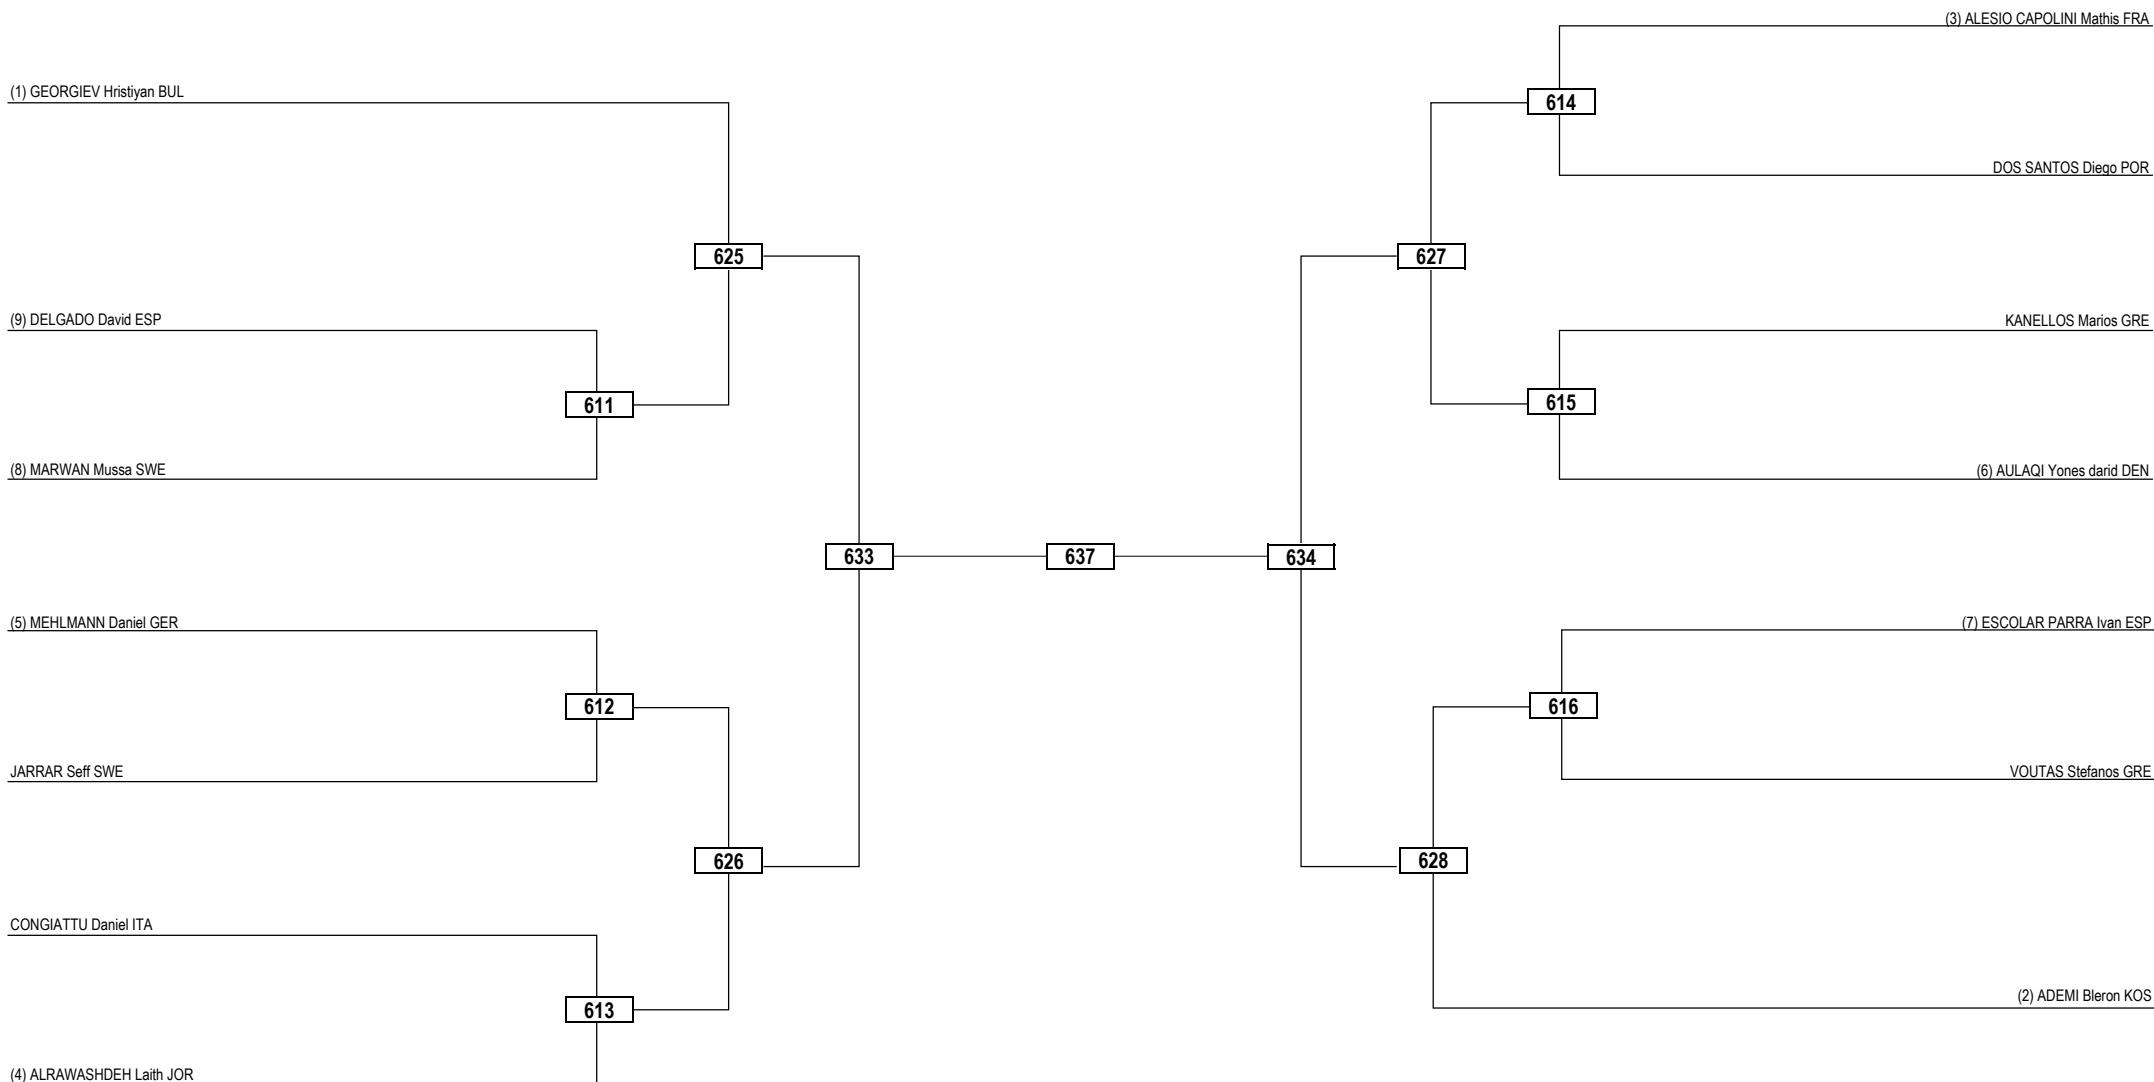

# 2024 WT President's Cup - Europe

SAT 27 APR 2024

Seniors / Men -54kg Contestants: 14

Round of 16    Quarterfinals    Semifinals    Final    Semifinals    Quarterfinals    Round of 16

**LEGEND** RSC: Win by Referee Stop the Contest    WDR: Win by Withdrawal    DQB: Win by Disqualification for unsportsmanlike behavior  
 (x) Seed    PTF: Win by Final Score    DSQ: Win by Disqualification    R: Round