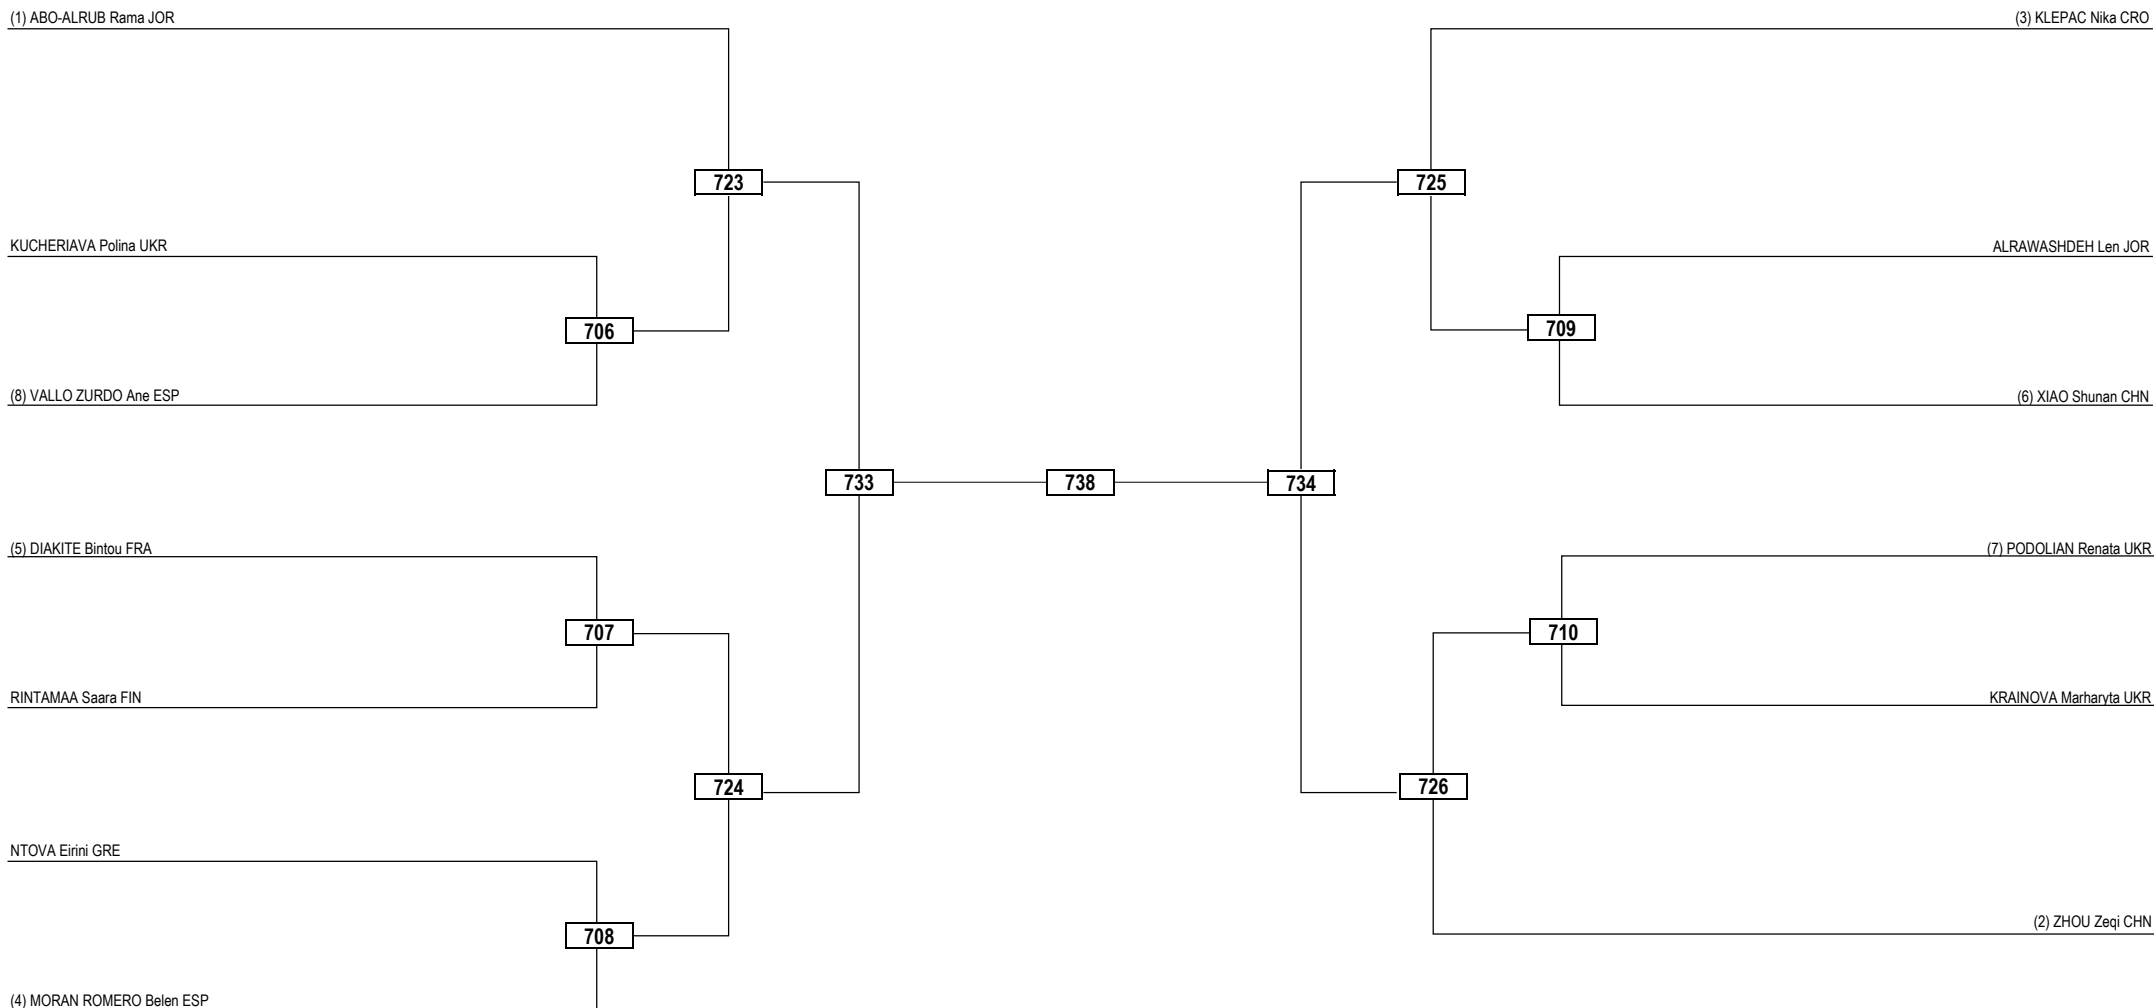

2024 WT President's Cup - Europe

SAT 27 APR 2024

Seniors / Women -73kg Contestants: 13

Round of 16   Quarterfinals   Semifinals   Final   Semifinals   Quarterfinals   Round of 16

LEGEND   RSC: Win by Referee Stop the Contest   WDR: Win by Withdrawal   DQB: Win by Disqualification for unsportsmanlike behavior
(x) Seed   PTF: Win by Final Score   DSQ: Win by Disqualification   R: Round