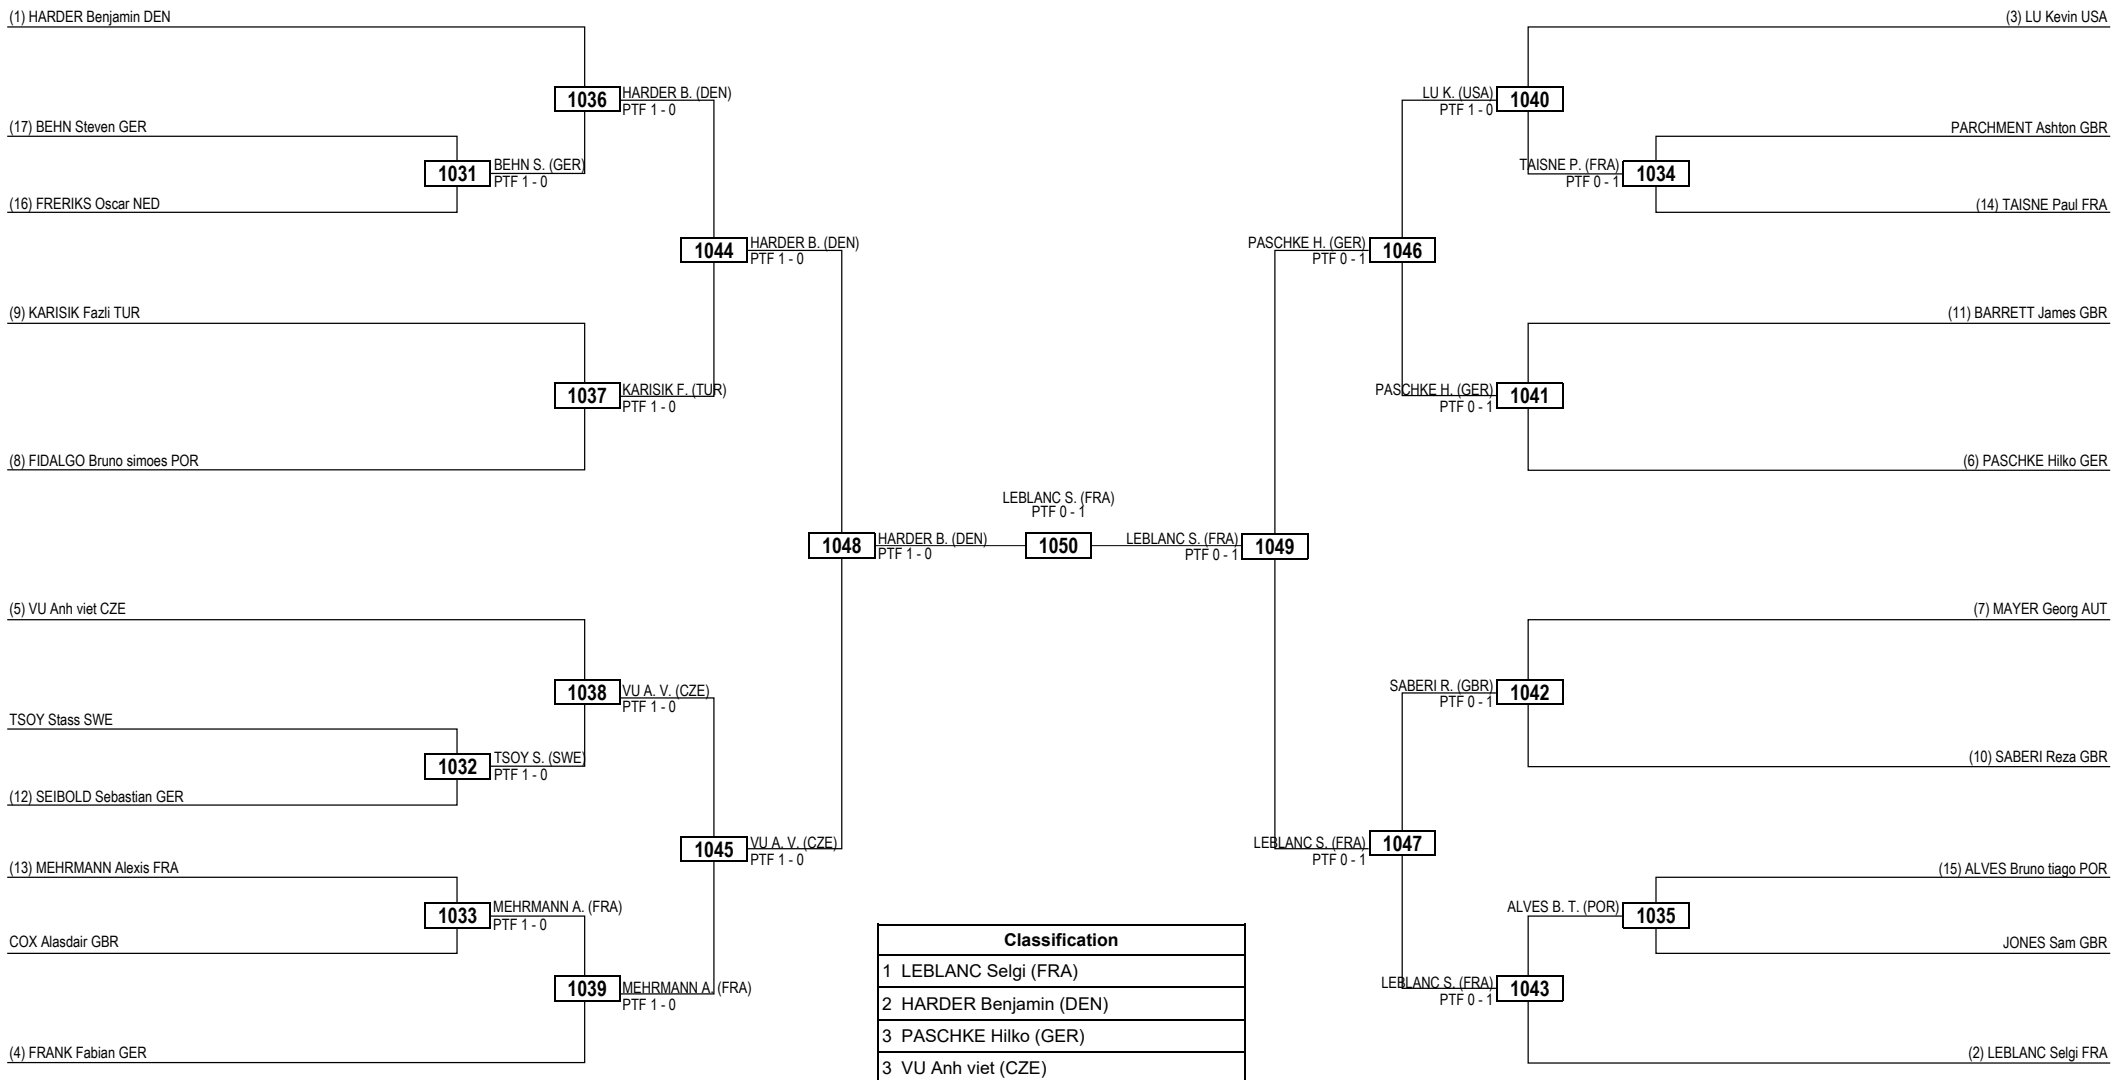

Round of 128 Round of 64 Round of 32 Round of 16 Quarterfinals Semifinal Quarterfinals Round of 16 Round of 32 Round of 64 Round of 128

LEGEND RSC: Win by Referee Stop the Contest WDR: Win by Withdrawal DQB: Win by Disqualification for unsportsmanlike behavior
 (x) Seed PTF: Win by Final Score DSQ: Win by Disqualification R: Round

Round of 16 Quarterfinals Semifinals Final Semifinals Quarterfinals Round of 16

Round of 32 Round of 16 Quarterfinals Semifinals Final Semifinals Quarterfinals Round of 16 Round of 32

LEGEND RSC: Win by Referee Stop the Contest WDR: Win by Withdrawal DQB: Win by Disqualification for unsportsmanlike behavior
 (x) Seed PTF: Win by Final Score DSQ: Win by Disqualification R: Round