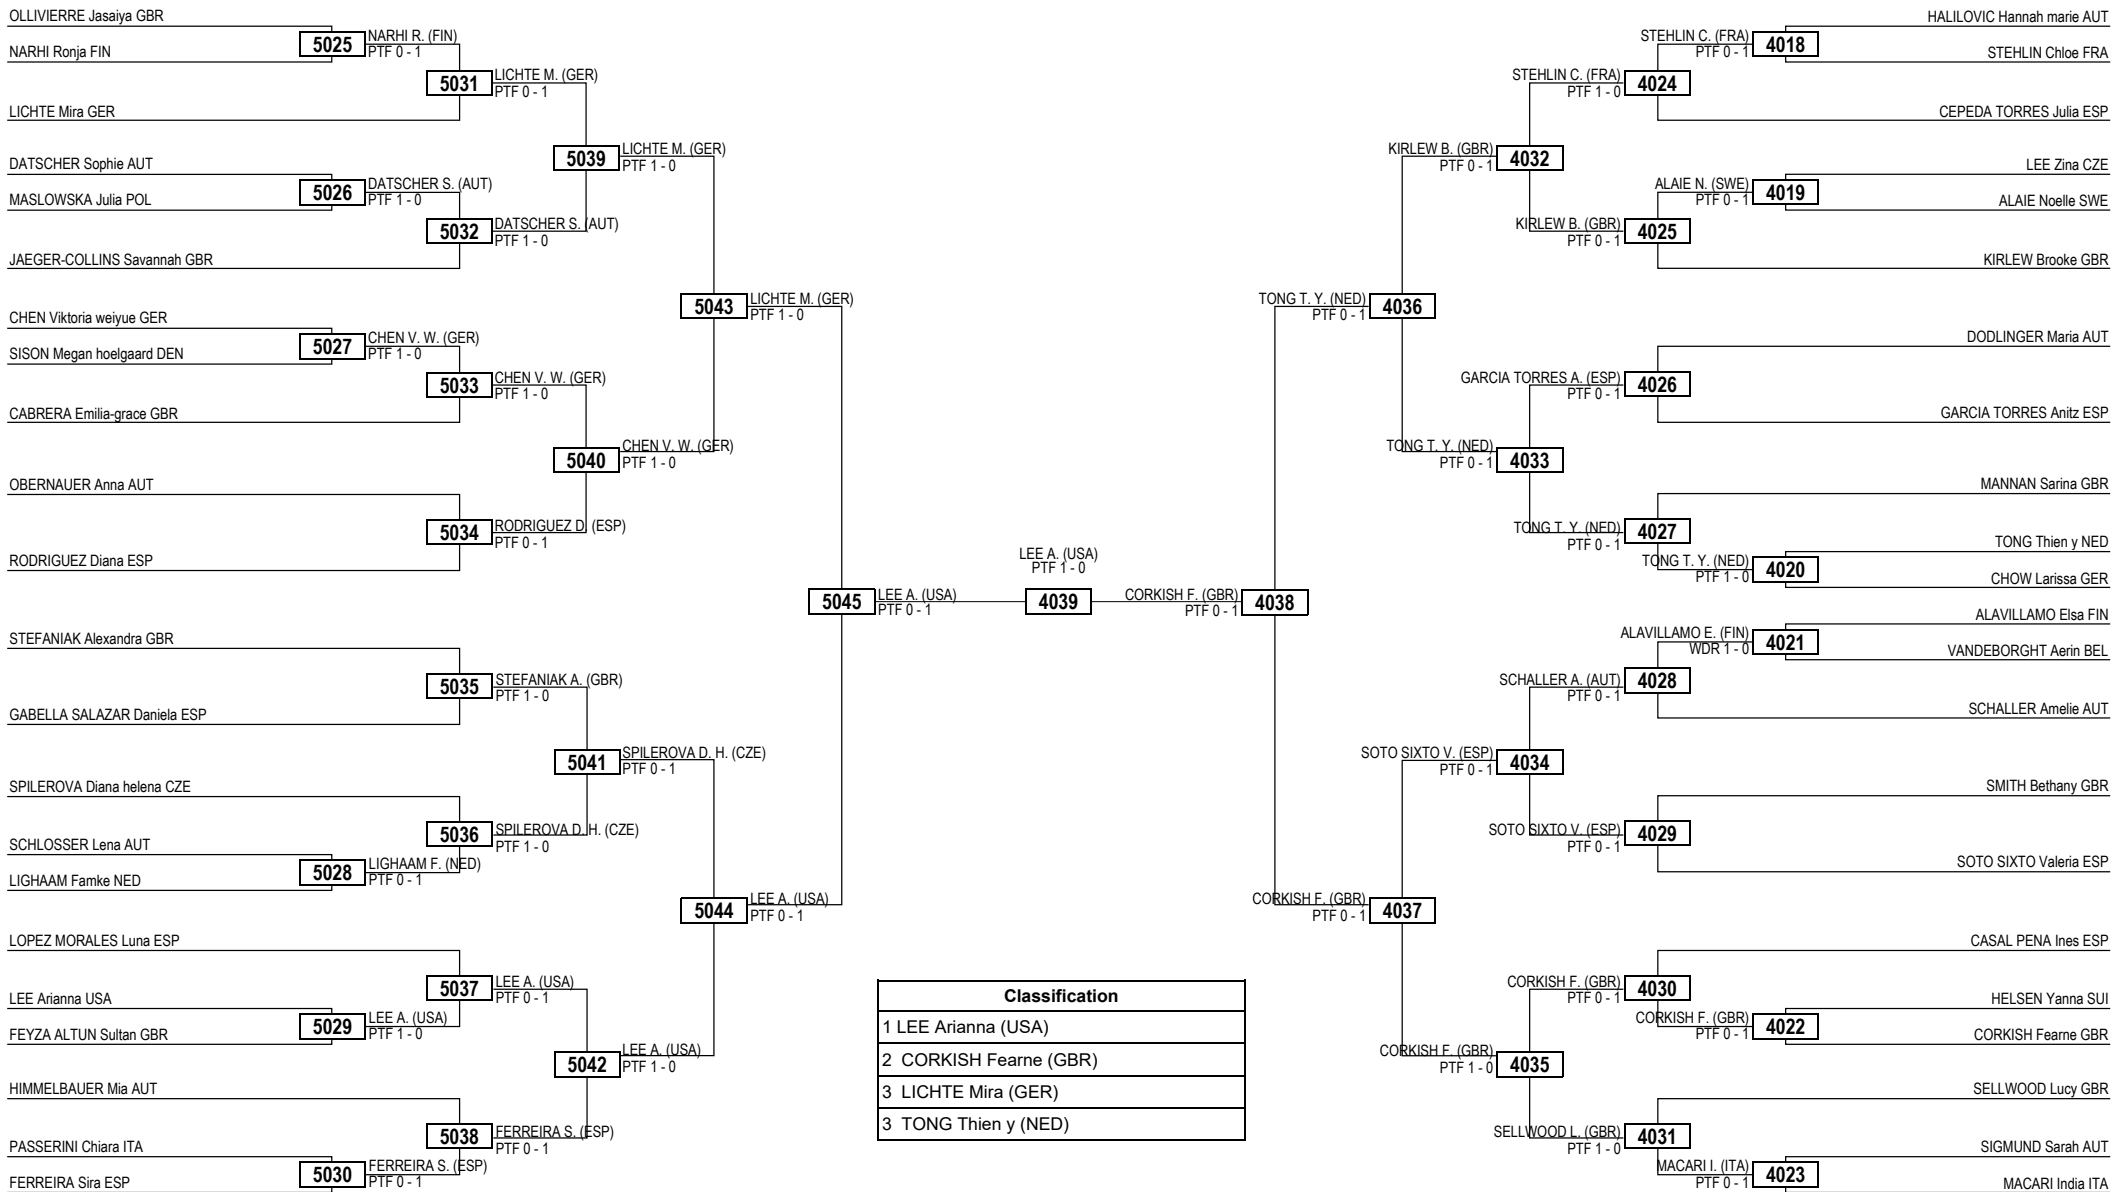

F. - A. - D. (SWE)
PTF 0 - 1

Theodor bodekaer - Sri ram - Mikkel kiilerich DEN

2001

Filip - Alex - Daniel SWE

Classification

1	Filip - Alex - Daniel (SWE)
2	Theodor bodekaer - Sri ram - Mikkel kiilerich

Quarterfinals Semifinals Final Semifinals Quarterfinals

LEGEND RSC: Win by Referee Stop the Contest WDR: Win by Withdrawal DQB: Win by Disqualification for unsportsmanlike behavior
(x) Seed PTF: Win by Final Score DSQ: Win by Disqualification R: Round

Round of 64 Round of 32 Round of 16 Quarterfinals Semifinals Final Semifinals Quarterfinals Round of 16 Round of 32 Round of 64