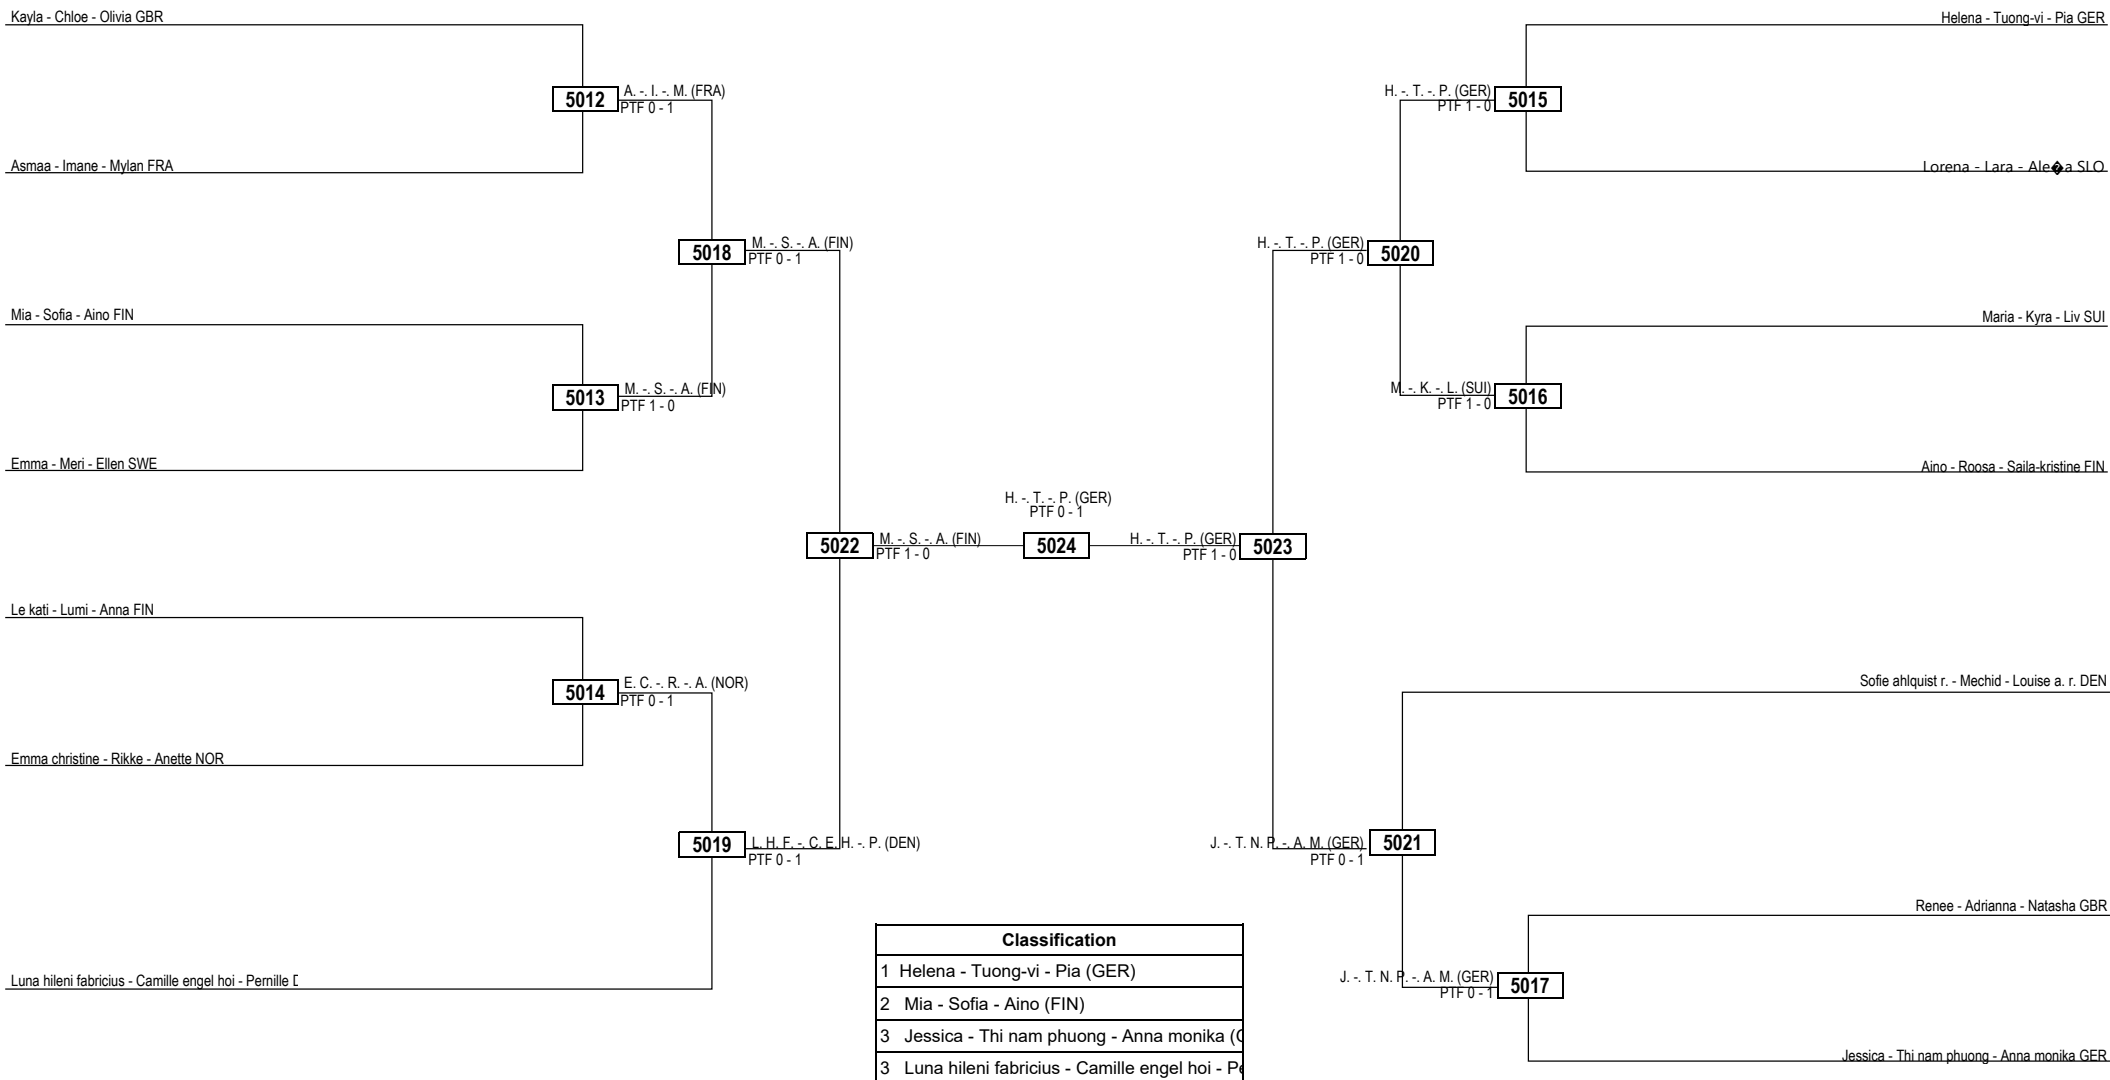

Quarterfinals Semifinals Final Semifinals Quarterfinals

Round of 64 Round of 32 Round of 16 Quarterfinals Semifinals Final Semifinals Quarterfinals Round of 16 Round of 32 Round of 64

LEGEND RSC: Win by Referee Stop the Contest WDR: Win by Withdrawal DQB: Win by Disqualification for unsportsmanlike behavior
 (x) Seed PTF: Win by Final Score DSQ: Win by Disqualification R: Round

Round of 128 Round of 64 Round of 32 Round of 16 Quarterfinals Semifinal Quarterfinals Round of 16 Round of 32 Round of 64 Round of 128

LEGEND RSC: Win by Referee Stop the Contest WDR: Win by Withdrawal DQB: Win by Disqualification for unsportsmanlike behavior
 (x) Seed PTF: Win by Final Score DSQ: Win by Disqualification R: Round

Round of 16 Quarterfinals Semifinals Final Semifinals Quarterfinals Round of 16

Round of 32 Round of 16 Quarterfinals Semifinals Final Semifinals Quarterfinals Round of 16 Round of 32

LEGEND RSC: Win by Referee Stop the Contest WDR: Win by Withdrawal DQB: Win by Disqualification for unsportsmanlike behavior
 (x) Seed PTF: Win by Final Score DSQ: Win by Disqualification R: Round