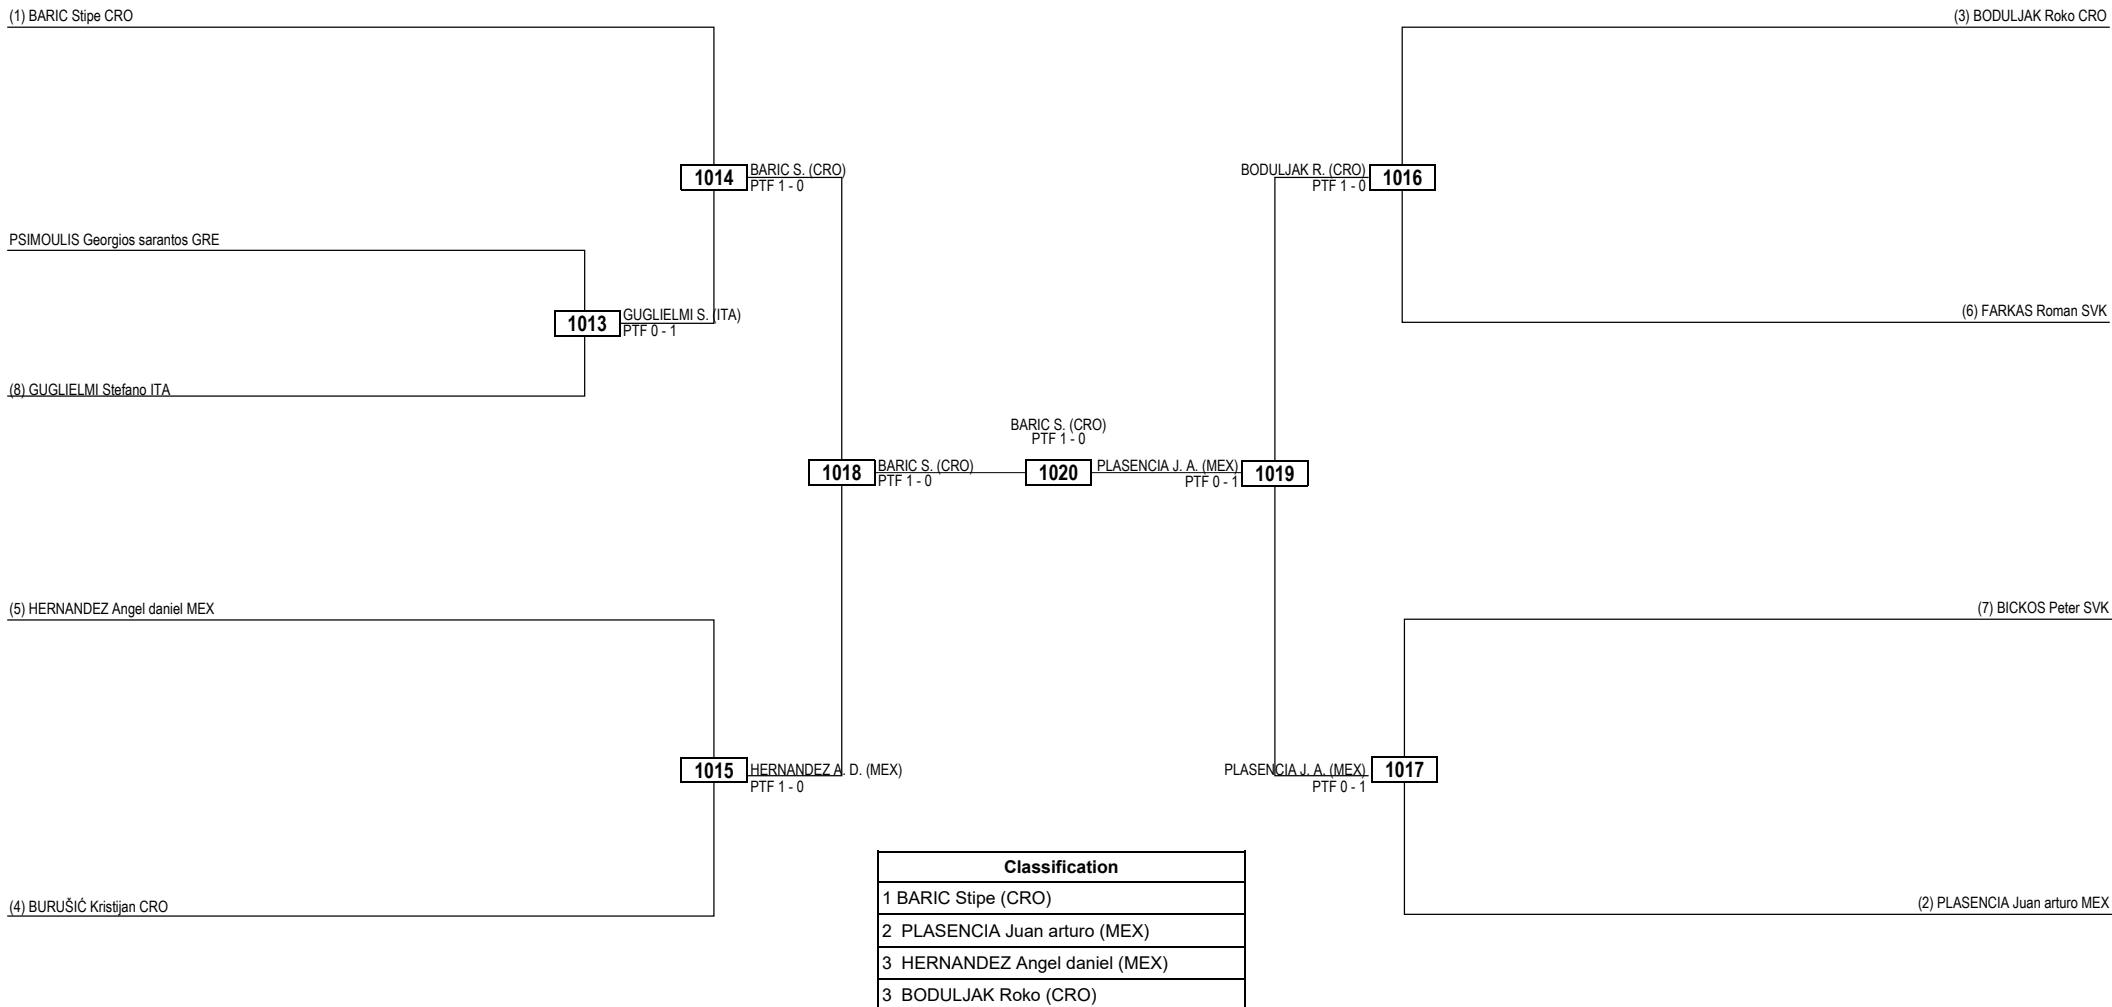

Round of 16 Quarterfinals Semifinals Final Semifinals Quarterfinals Round of 16