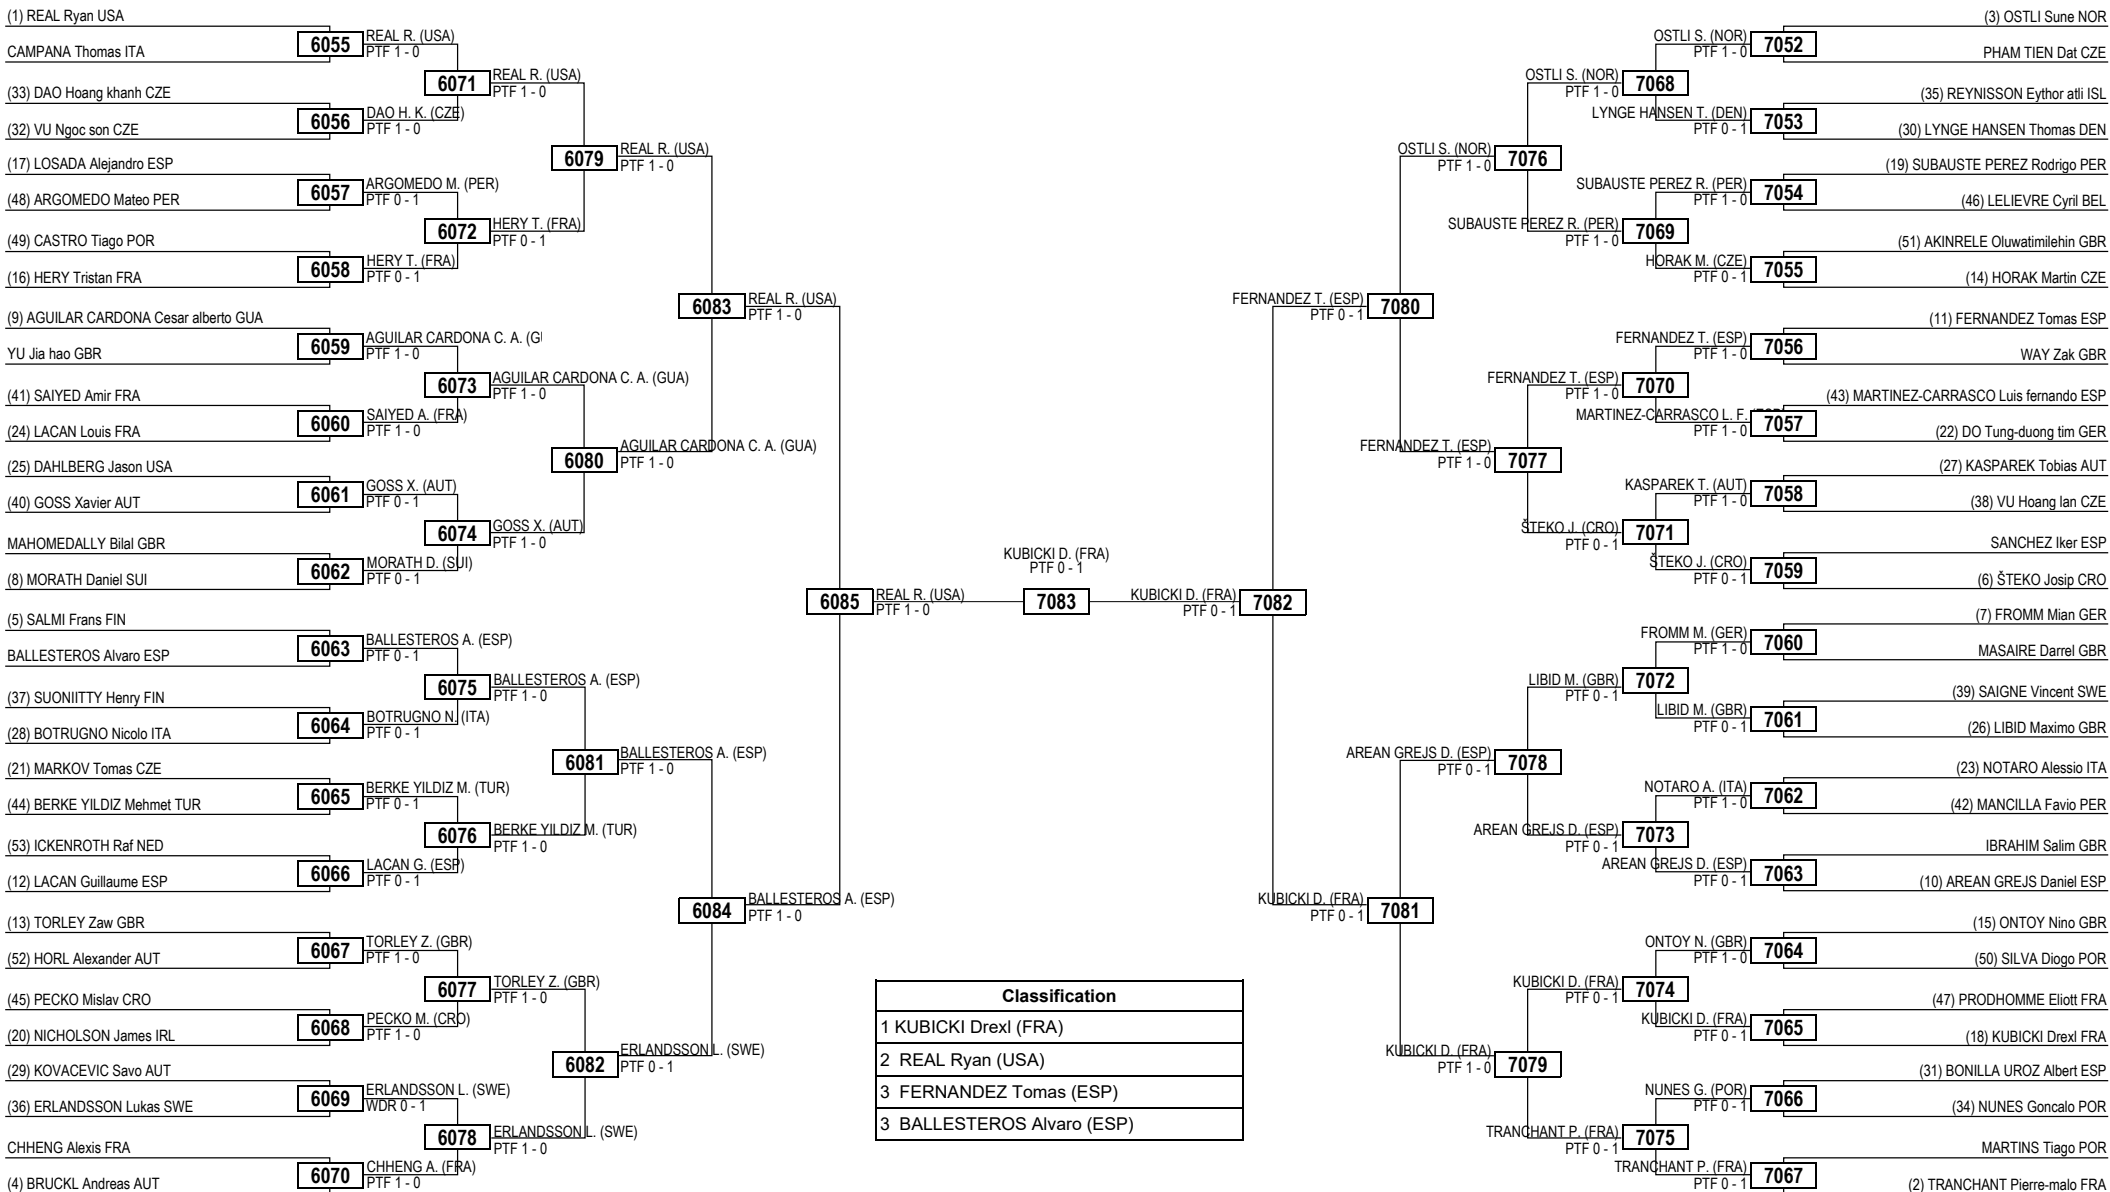

Round of 64   Round of 32   Round of 16   Quarterfinals   Semifinals   Final   Semifinals   Quarterfinals   Round of 16   Round of 32   Round of 64

LEGEND RSC: Win by Referee Stop the Contest   WDR: Win by Withdrawal   DQB: Win by Disqualification for unsportsmanlike behavior
(x) Seed   PTF: Win by Final Score   DSQ: Win by Disqualification   R: Round