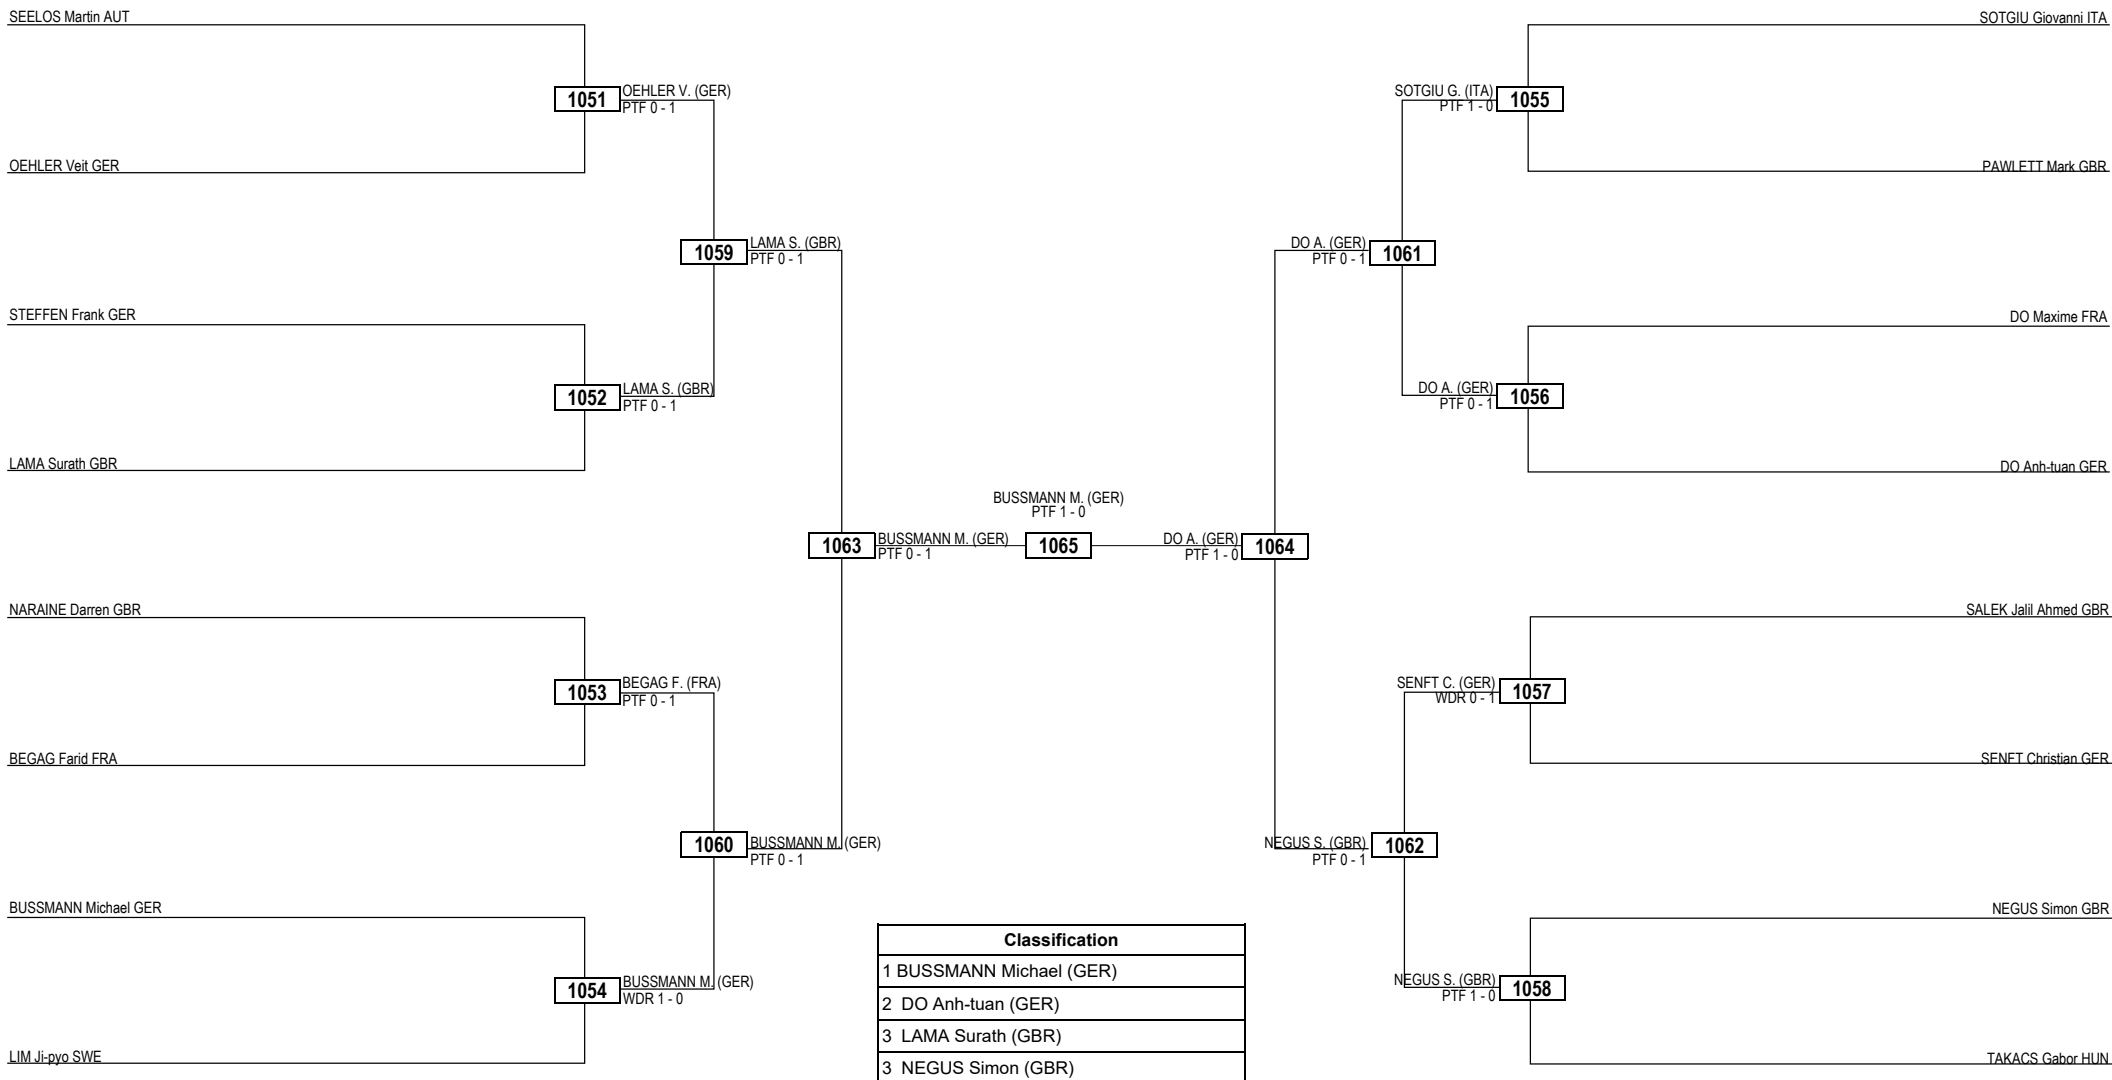

Round of 16   Quarterfinals   Semifinals   Final   Semifinals   Quarterfinals   Round of 16

LEGEND RSC: Win by Referee Stop the Contest   WDR: Win by Withdrawal   DQB: Win by Disqualification for unsportsmanlike behavior
(x) Seed   PTF: Win by Final Score   DSQ: Win by Disqualification   R: Round