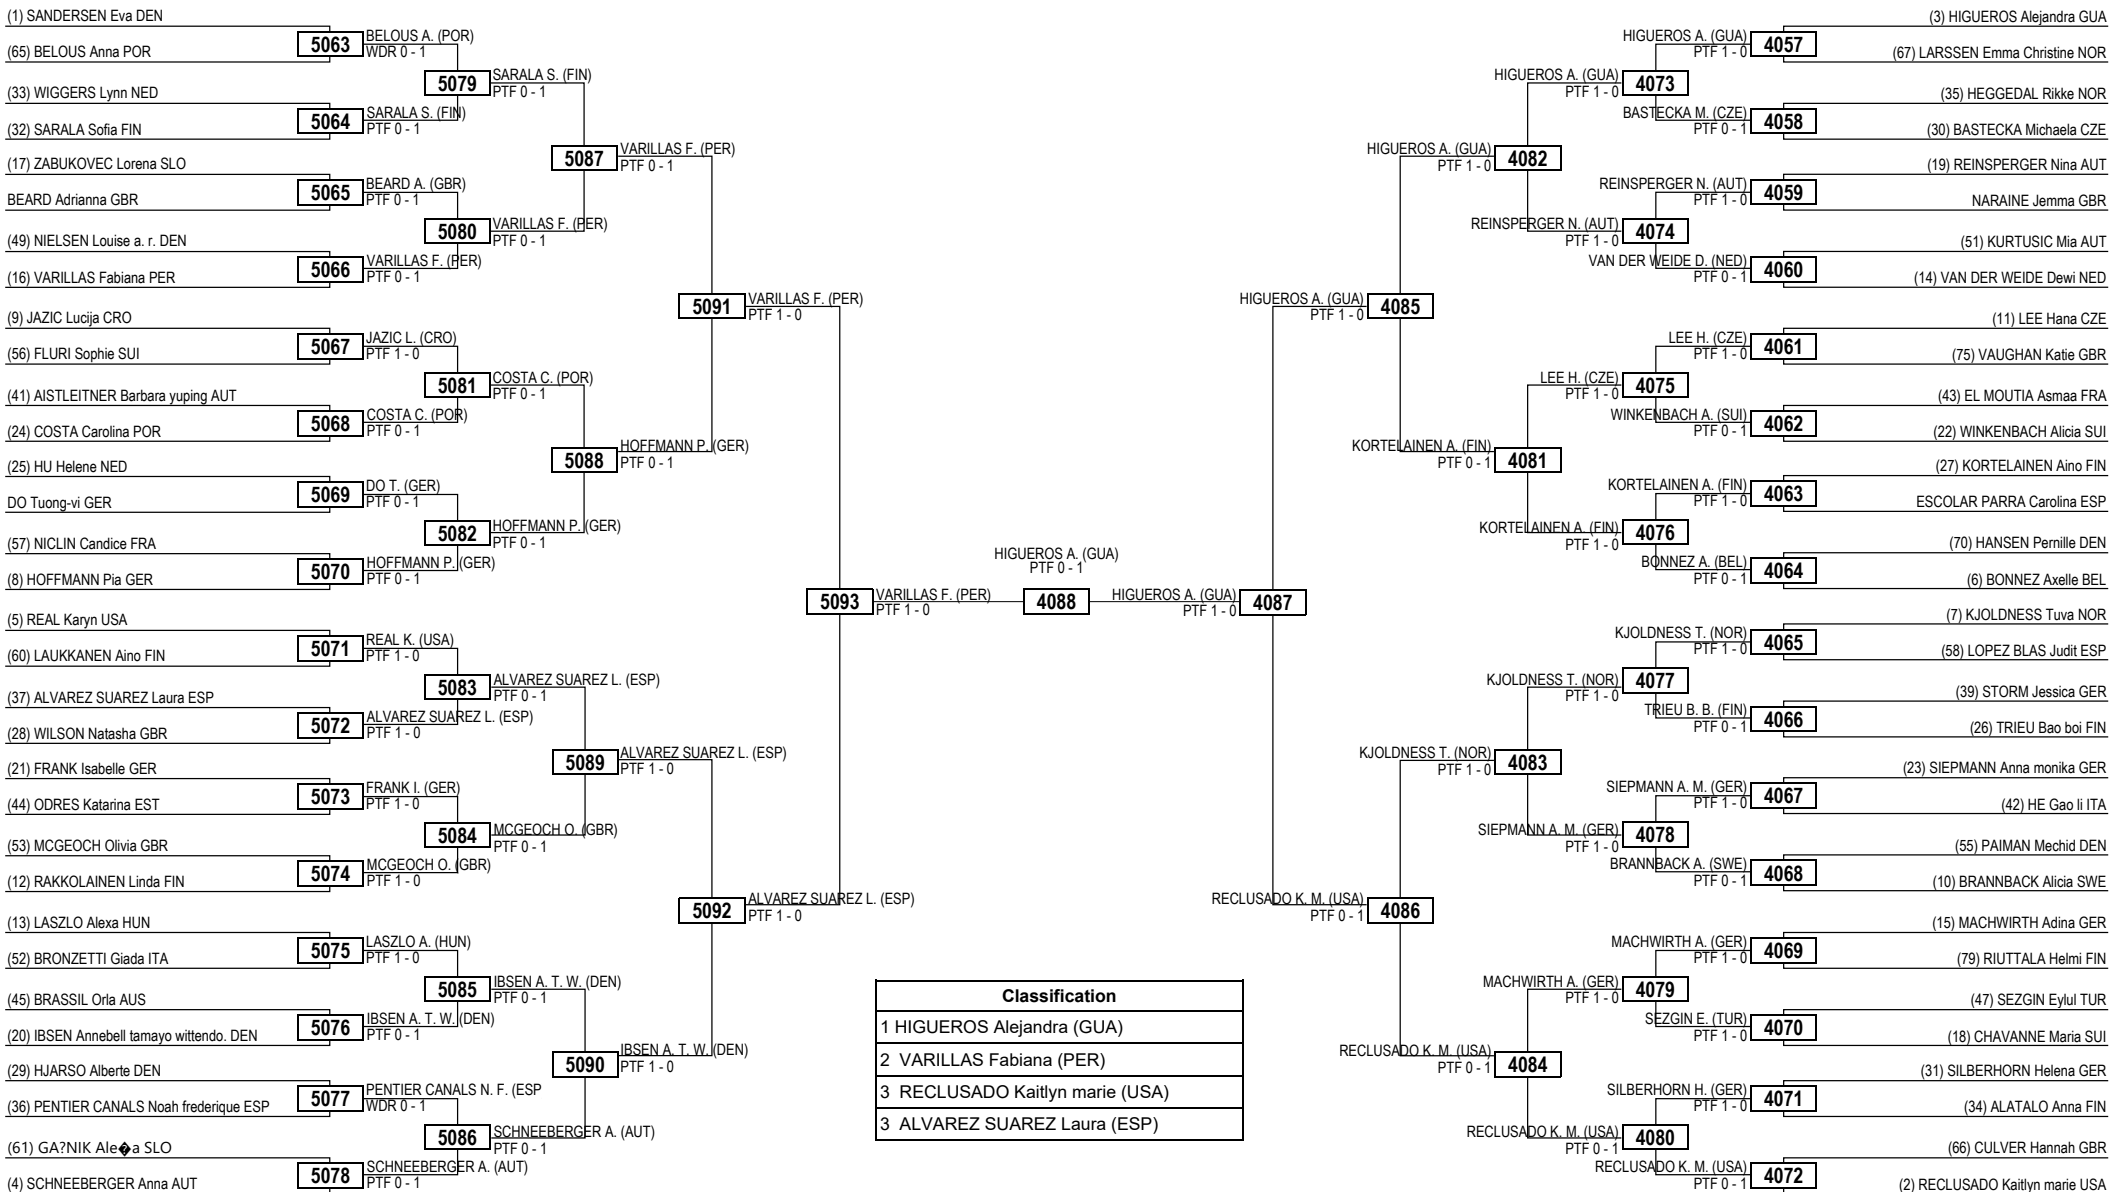

Round of 128 Round of 64 Round of 32 Round of 16 Quarterfinals Semifinal Quarterfinals Round of 16 Round of 32 Round of 64 Round of 128

LEGEND RSC: Win by Referee Stop the Contest WDR: Win by Withdrawal DQB: Win by Disqualification for unsportsmanlike behavior
 (x) Seed PTF: Win by Final Score DSQ: Win by Disqualification R: Round

Quarterfinals Semifinals Final Semifinals Quarterfinals

Round of 64 Round of 32 Round of 16 Quarterfinals Semifinals Final Semifinals Quarterfinals Round of 16 Round of 32 Round of 64

LEGEND RSC: Win by Referee Stop the Contest WDR: Win by Withdrawal DQB: Win by Disqualification for unsportsmanlike behavior
 (x) Seed PTF: Win by Final Score DSQ: Win by Disqualification R: Round