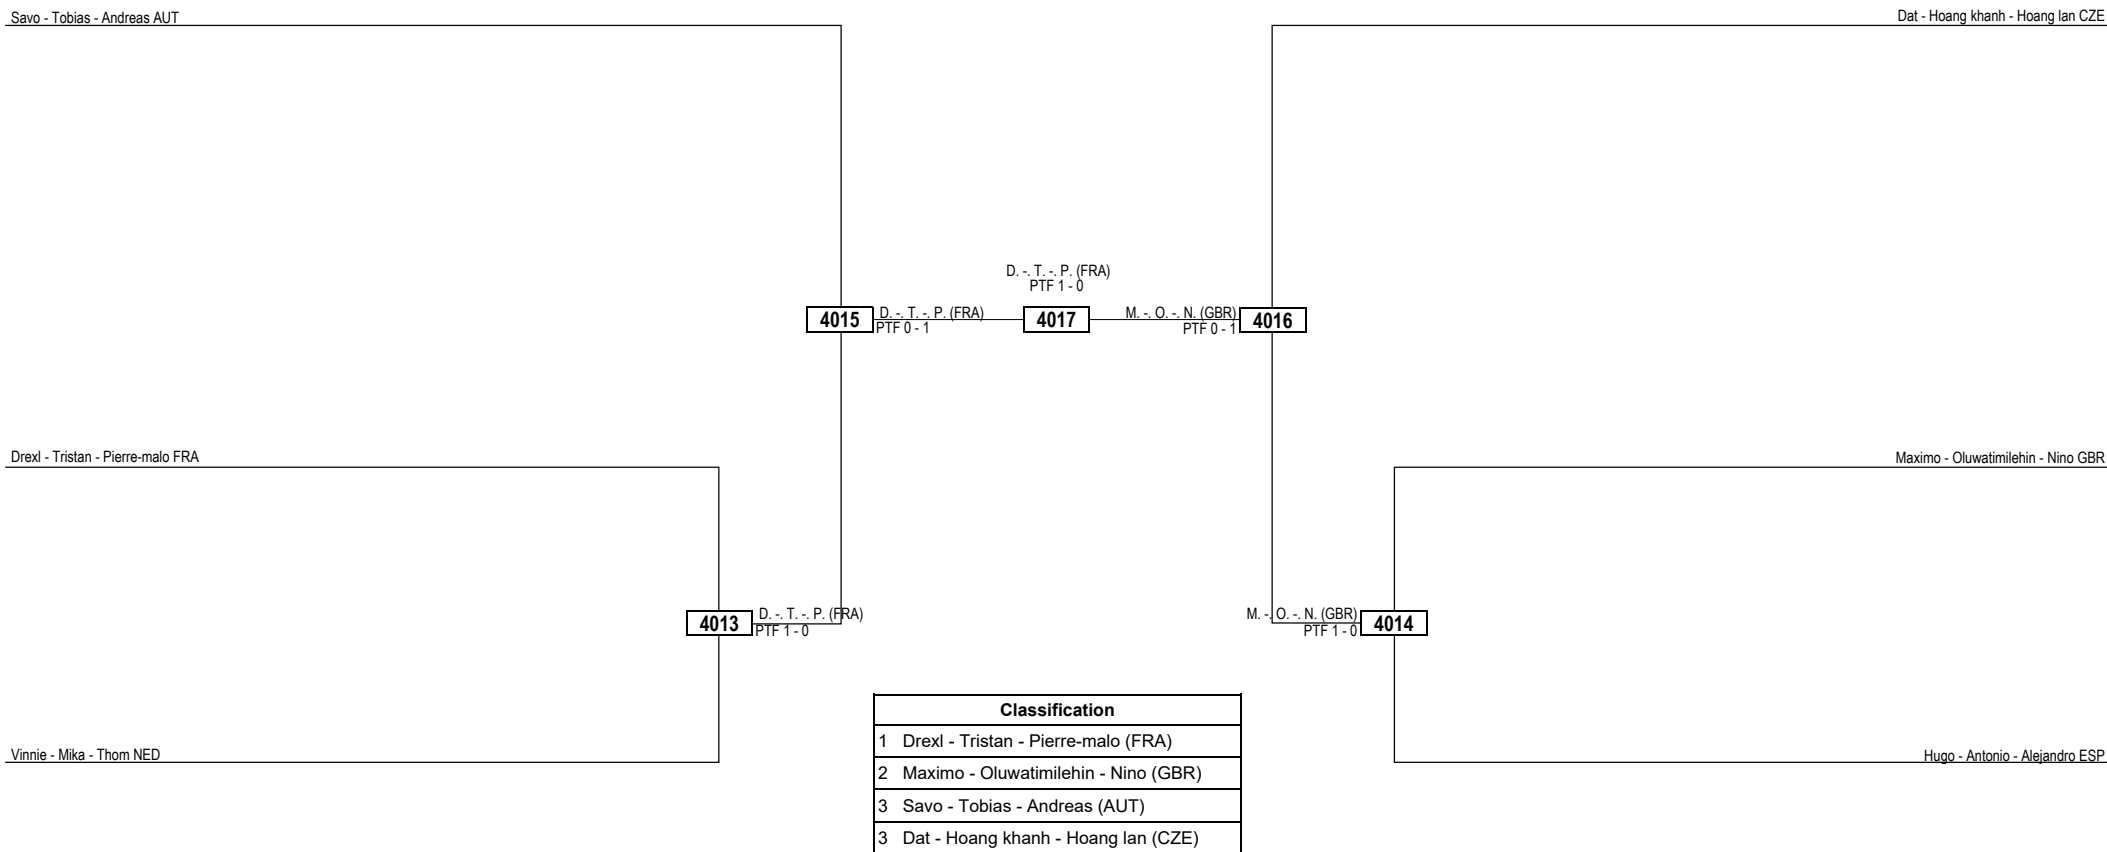

Quarterfinals   Semifinals   Final   Semifinals   Quarterfinals