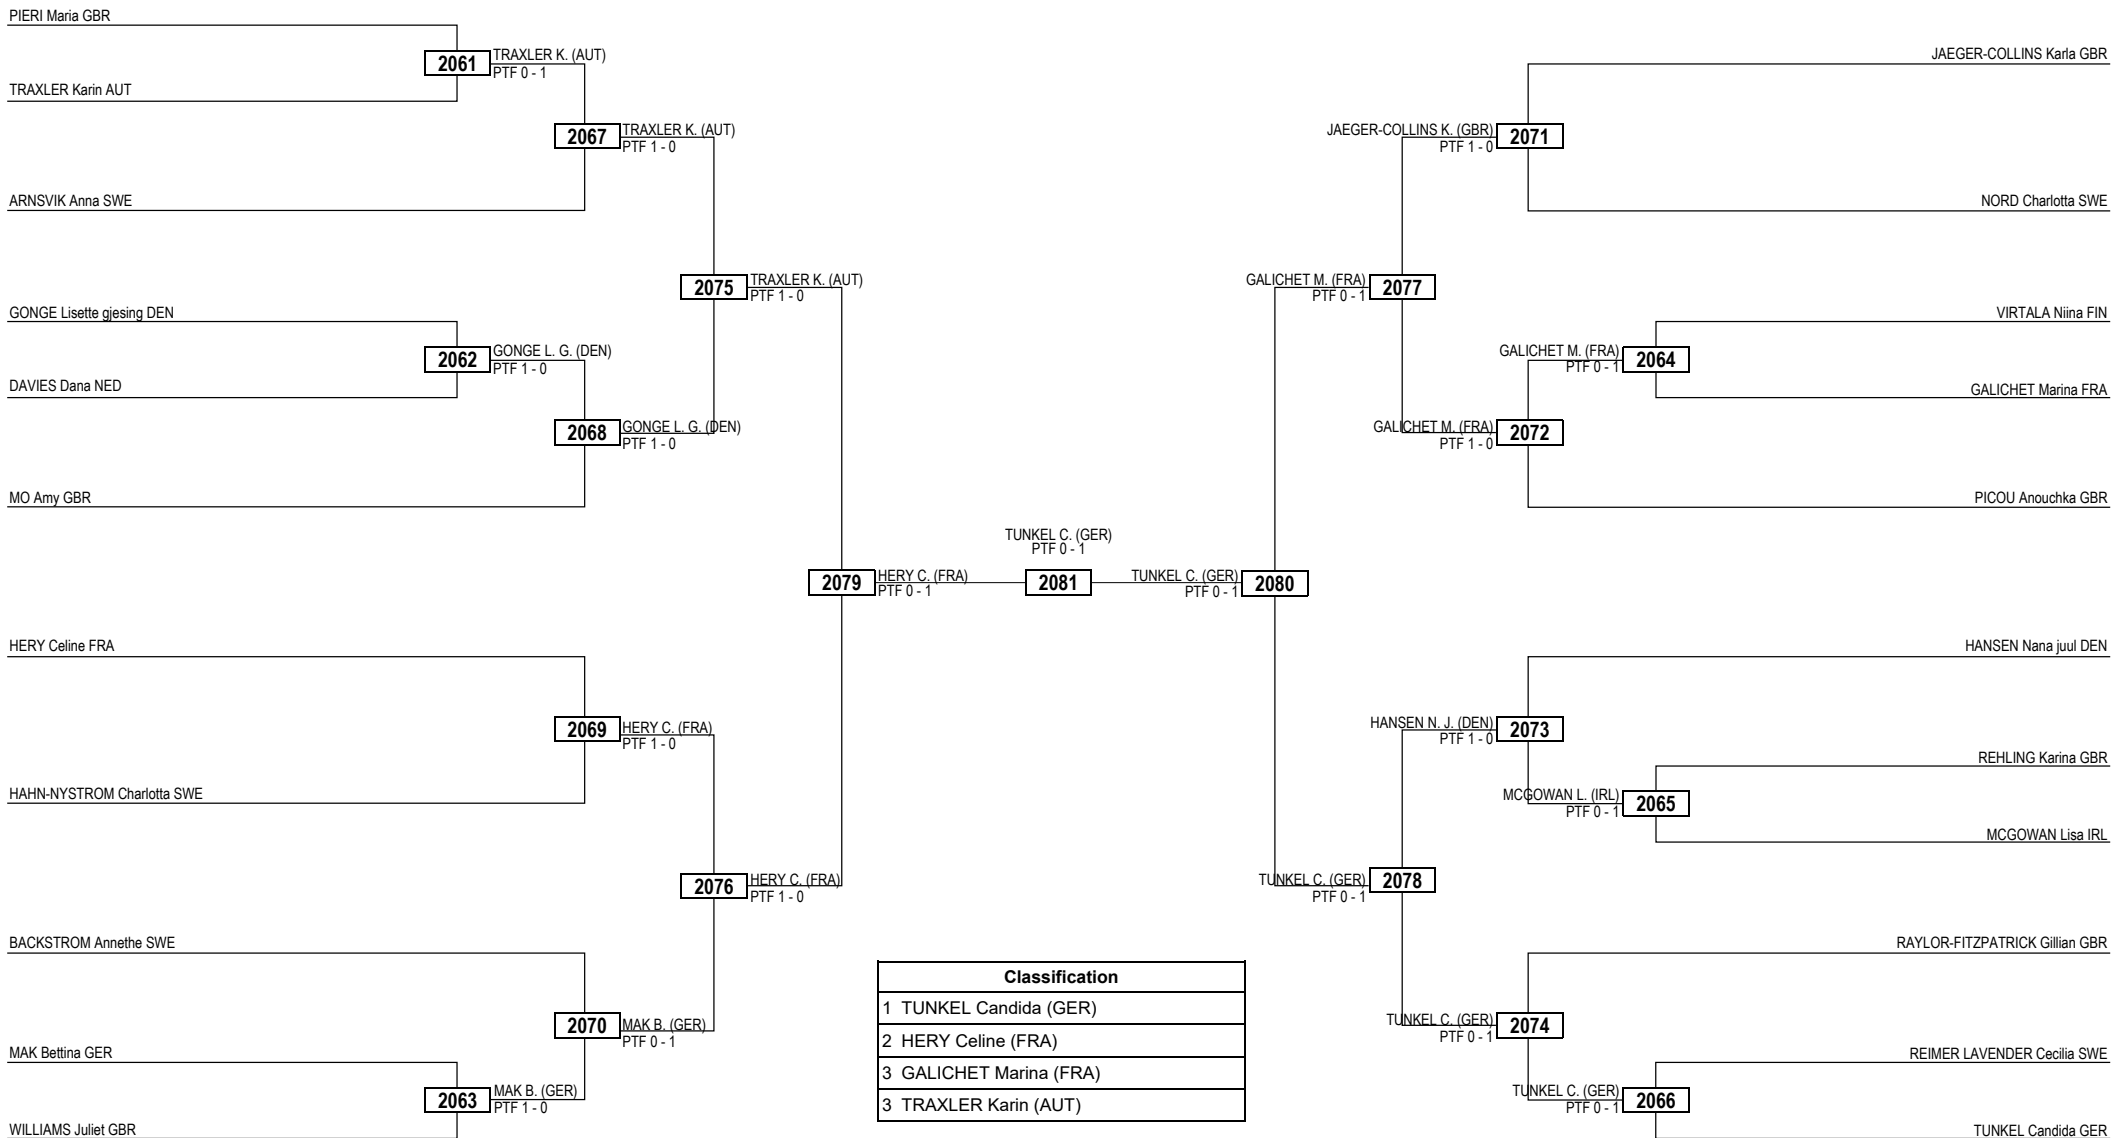

Round of 32 Round of 16 Quarterfinals Semifinals Final Semifinals Quarterfinals Round of 16 Round of 32

LEGEND RSC: Win by Referee Stop the Contest WDR: Win by Withdrawal DQB: Win by Disqualification for unsportsmanlike behavior
 (x) Seed PTF: Win by Final Score DSQ: Win by Disqualification R: Round

Round of 16 Quarterfinals Semifinals Final Semifinals Quarterfinals Round of 16

Classification
1 Farid - Celine (FRA)
2 Anh-tuan - Candida (GER)
3 Kirsimarja - Antti (FIN)
3 Simon - Maria (GBR)

LEGEND RSC: Win by Referee Stop the Contest WDR: Win by Withdrawal DQB: Win by Disqualification for unsportsmanlike behavior
 (x) Seed PTF: Win by Final Score DSQ: Win by Disqualification R: Round

Round of 16 Quarterfinals Semifinals Final Semifinals Quarterfinals Round of 16

LEGEND RSC: Win by Referee Stop the Contest WDR: Win by Withdrawal DQB: Win by Disqualification for unsportsmanlike behavior
(x) Seed PTF: Win by Final Score DSQ: Win by Disqualification R: Round