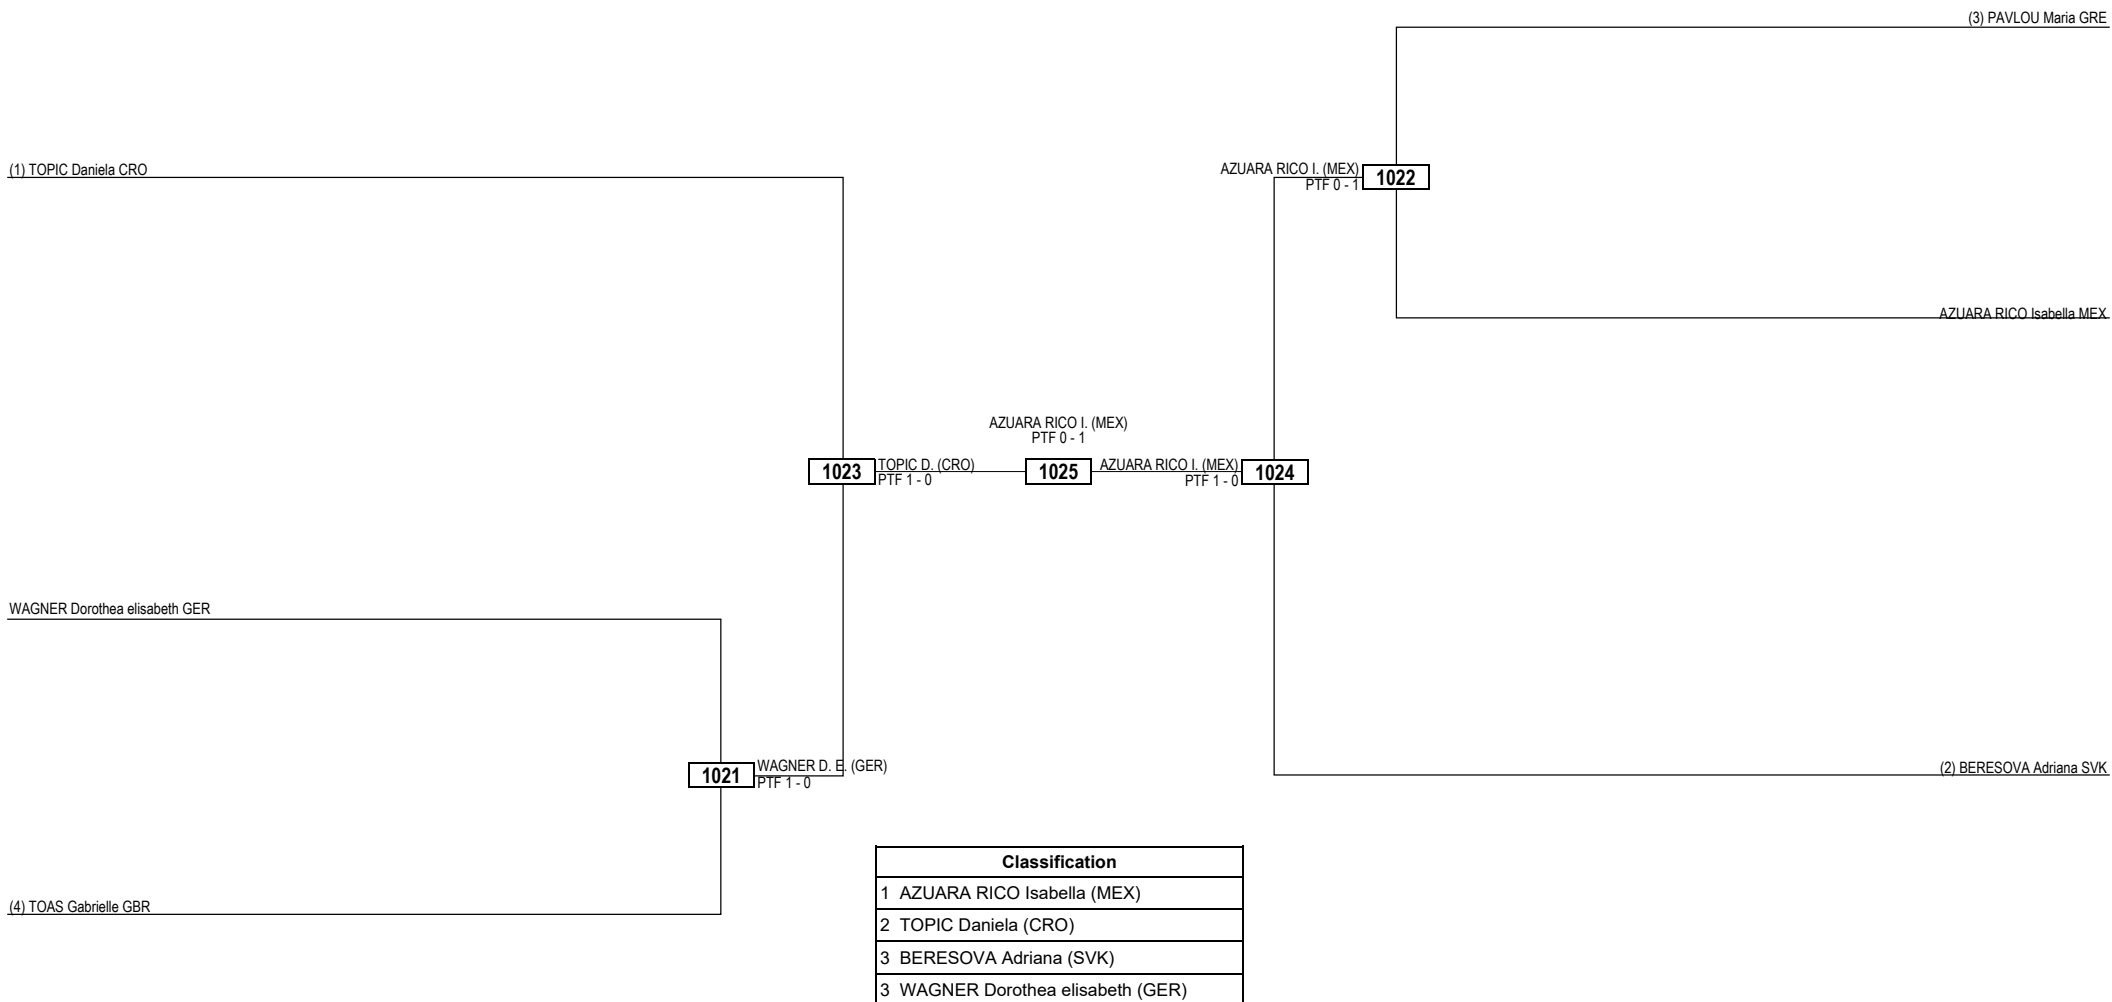

Quarterfinals   Semifinals   Final   Semifinals   Quarterfinals

LEGEND RSC: Win by Referee Stop the Contest   WDR: Win by Withdrawal   DQB: Win by Disqualification for unsportsmanlike behavior
(x) Seed   PTF: Win by Final Score   DSQ: Win by Disqualification   R: Round