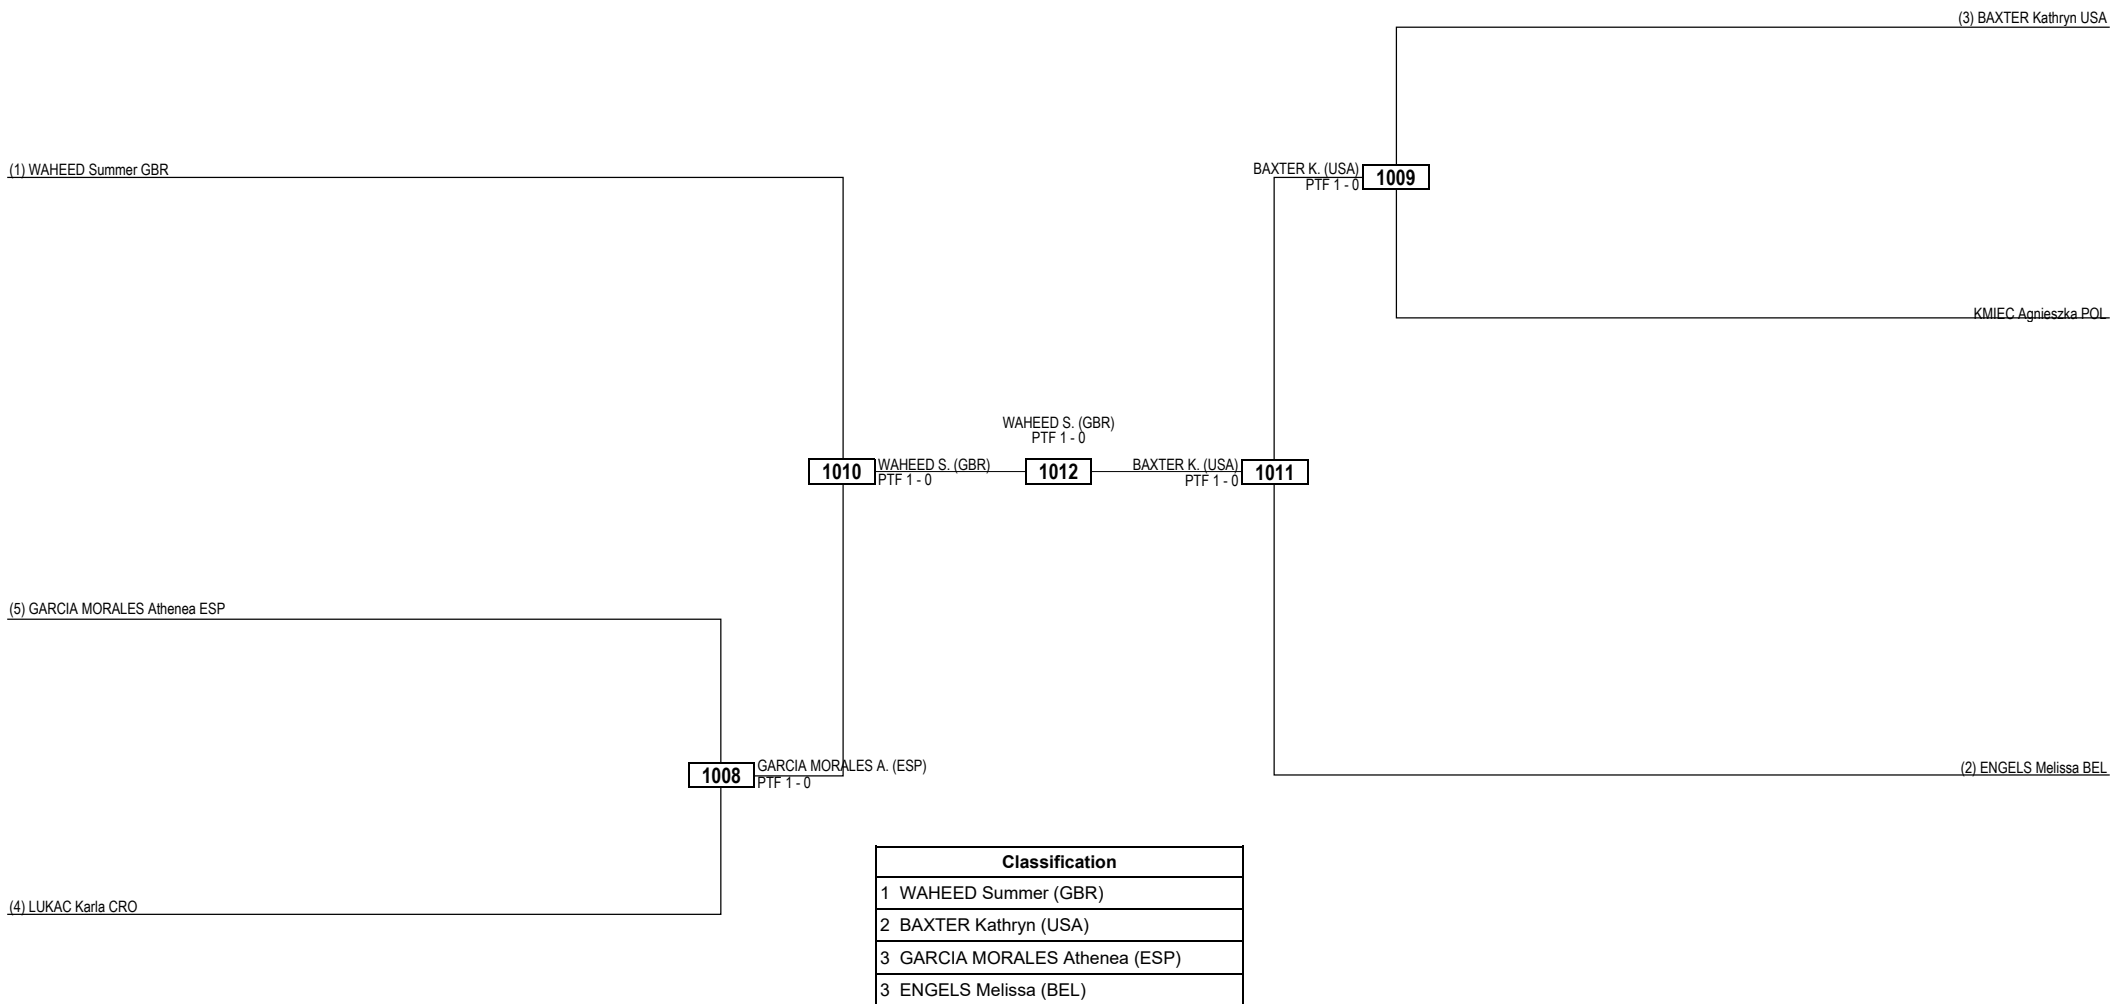

Quarterfinals   Semifinals   Final   Semifinals   Quarterfinals

LEGEND RSC: Win by Referee Stop the Contest   WDR: Win by Withdrawal   DQB: Win by Disqualification for unsportsmanlike behavior
(x) Seed   PTF: Win by Final Score   DSQ: Win by Disqualification   R: Round