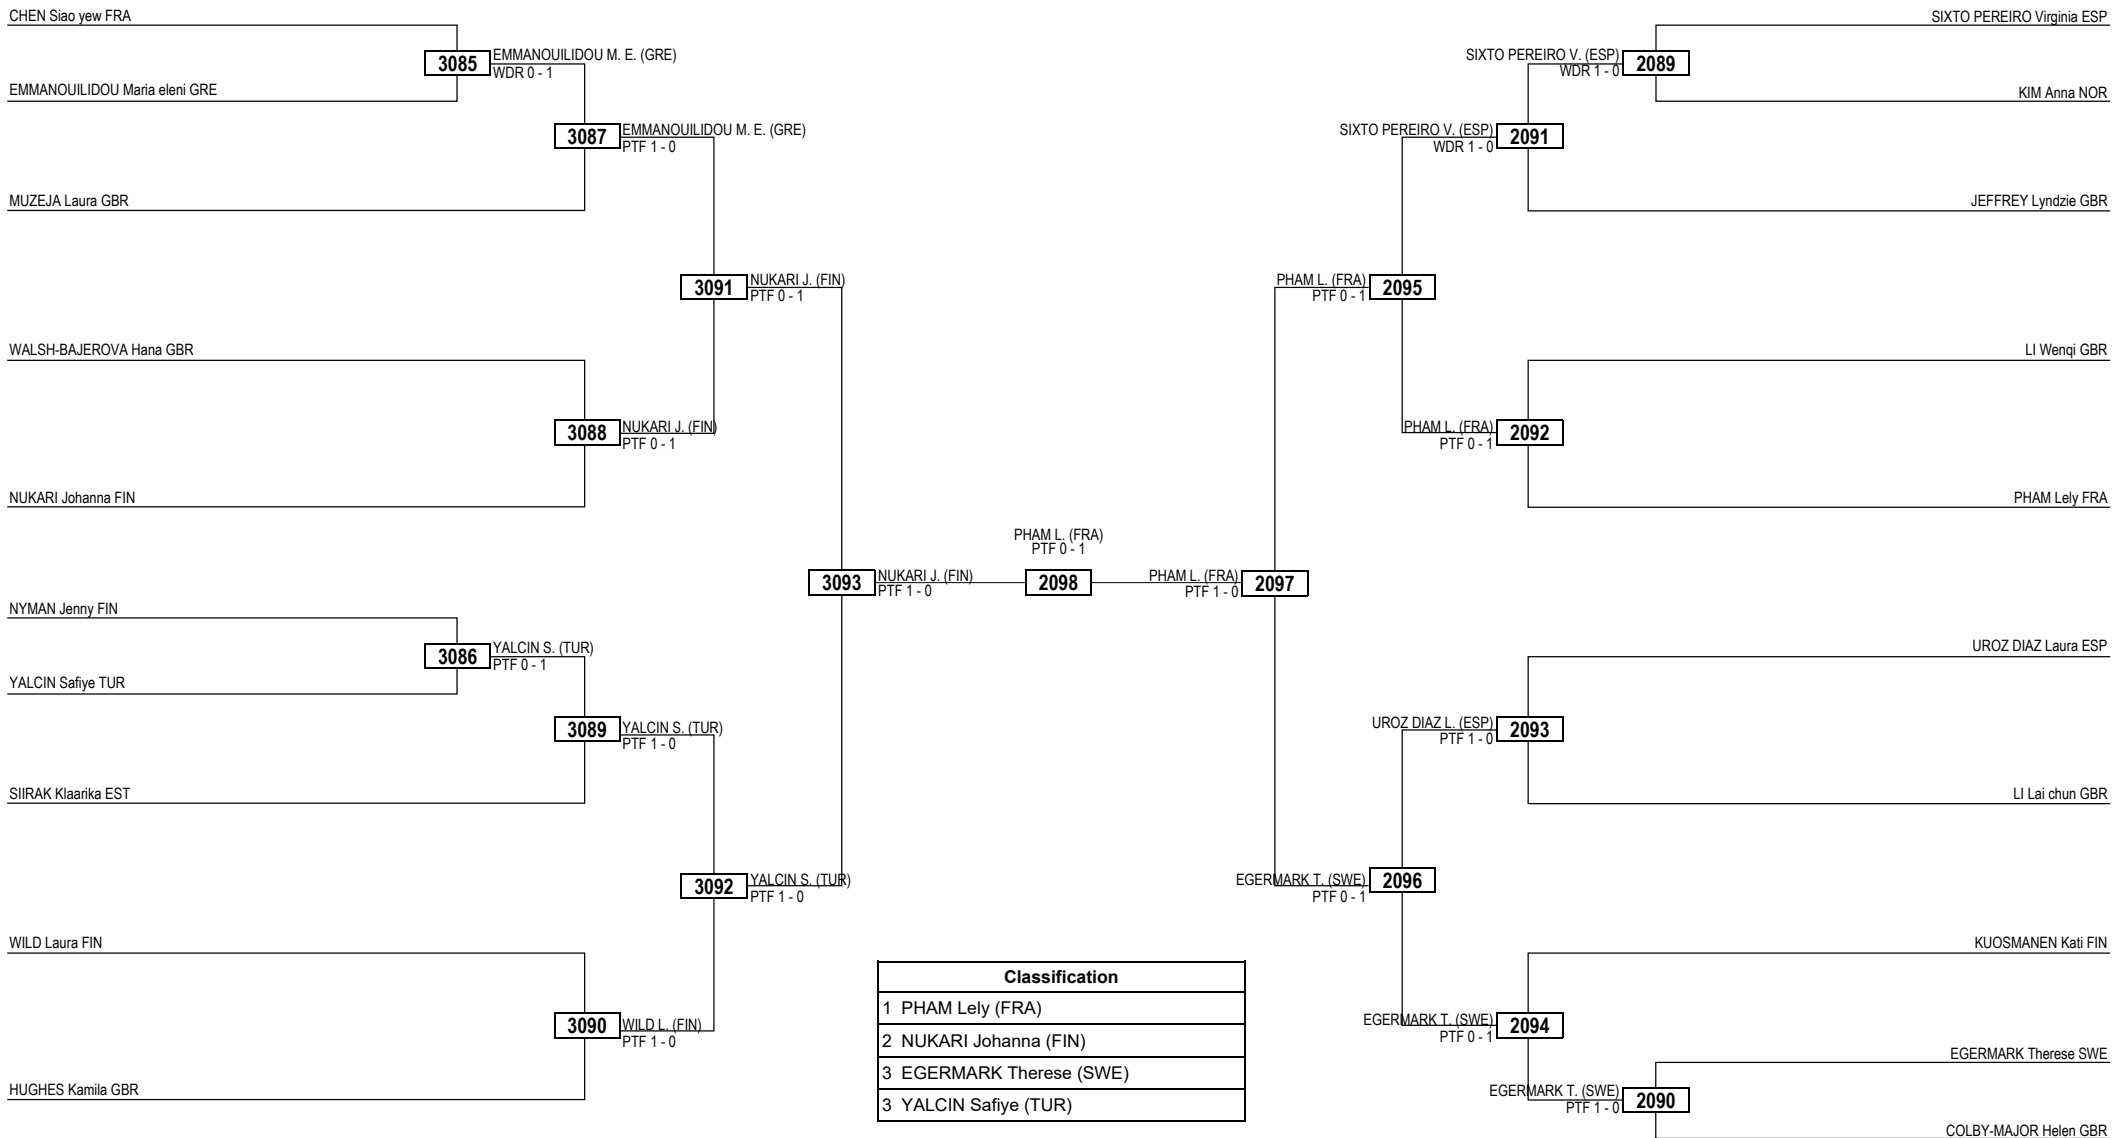

Round of 32   Round of 16   Quarterfinals   Semifinals   Final   Semifinals   Quarterfinals   Round of 16   Round of 32

LEGEND RSC: Win by Referee Stop the Contest   WDR: Win by Withdrawal   DQB: Win by Disqualification for unsportsmanlike behavior
(x) Seed   PTF: Win by Final Score   DSQ: Win by Disqualification   R: Round