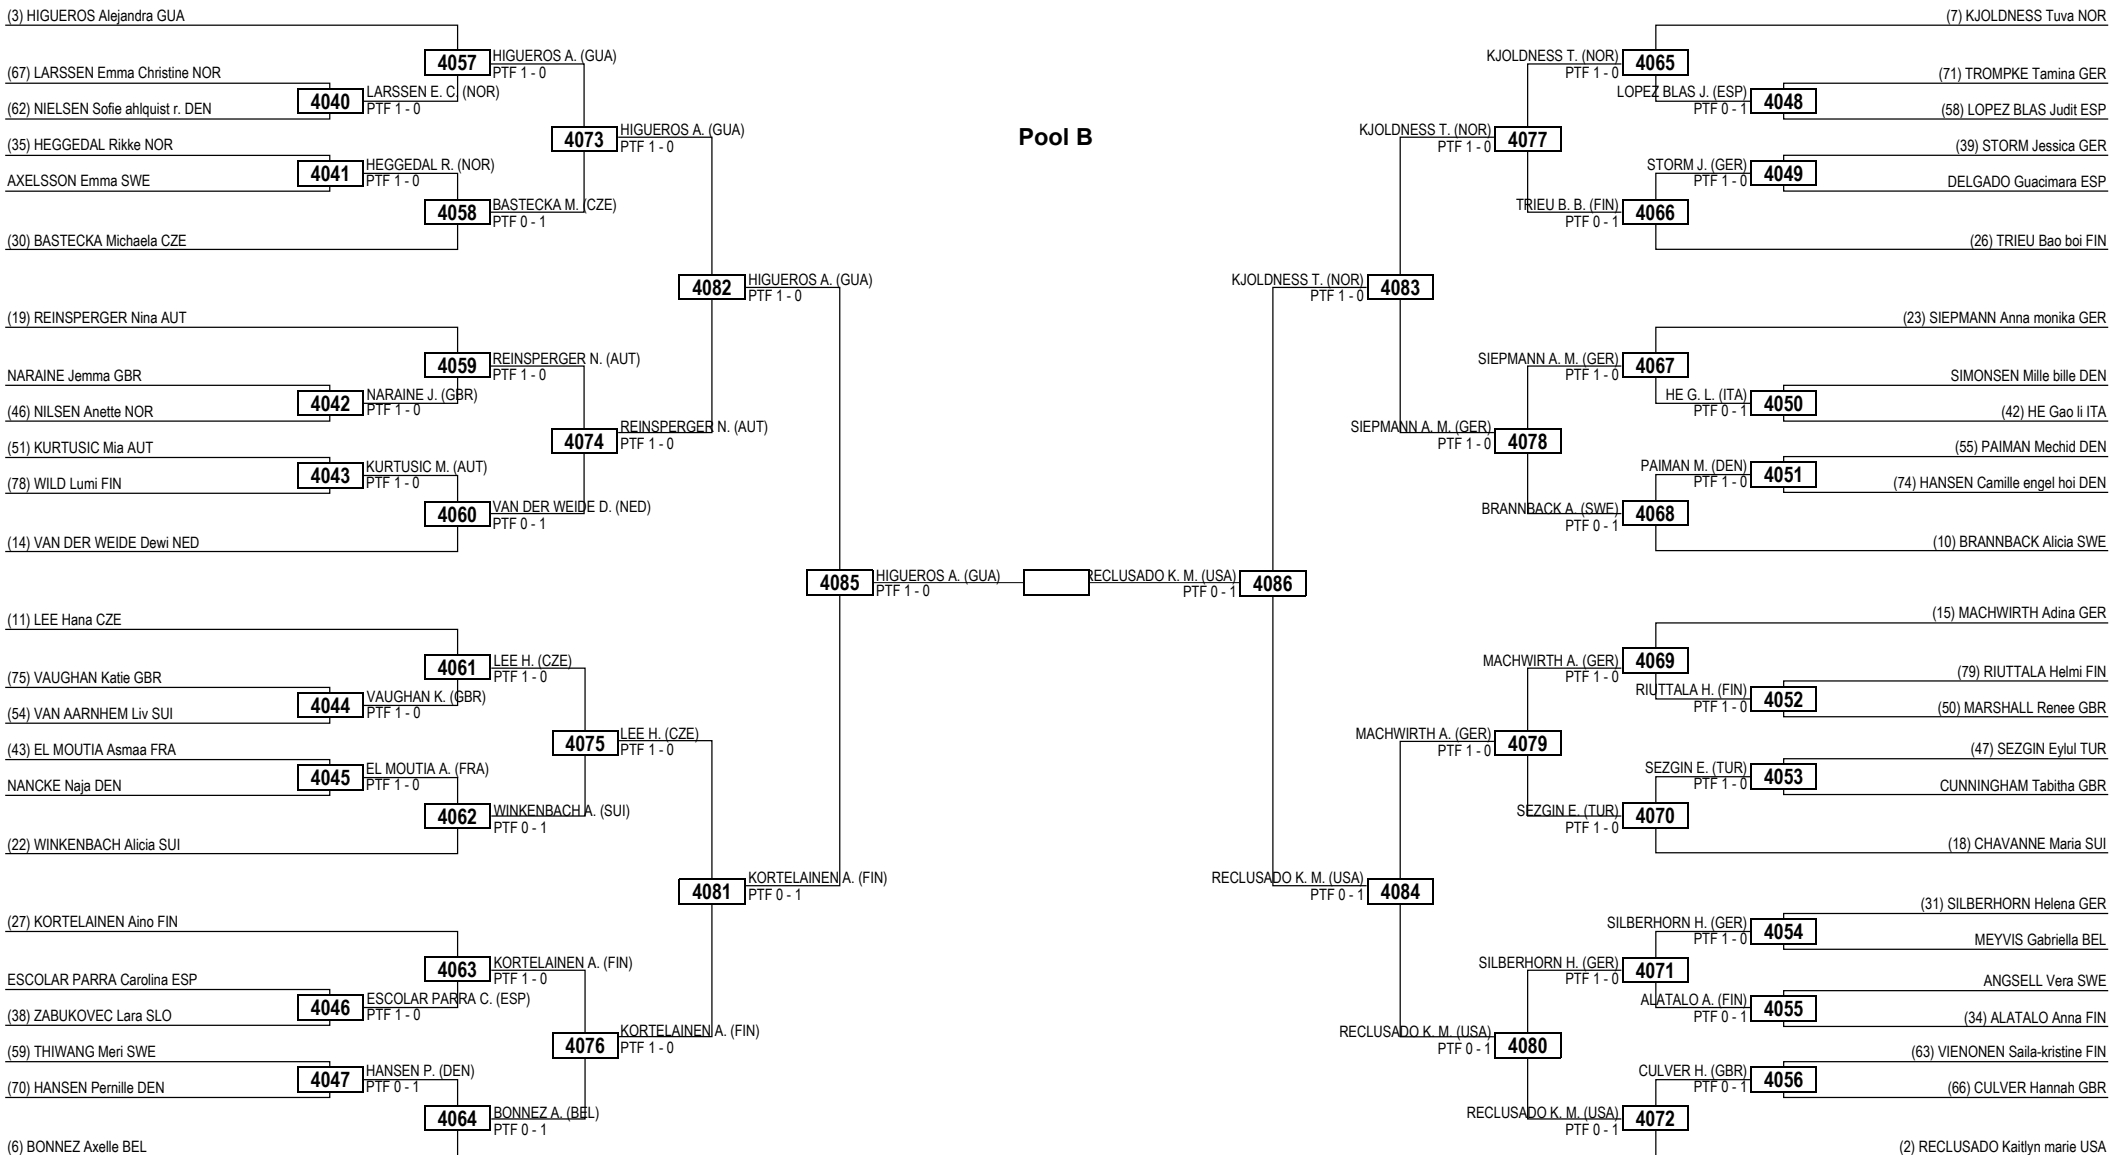

Round of 128   Round of 64   Round of 32   Round of 16   Quarterfinals   Semifinal   Quarterfinals   Round of 16   Round of 32   Round of 64   Round of 128

LEGEND RSC: Win by Referee Stop the Contest   WDR: Win by Withdrawal   DQB: Win by Disqualification for unsportsmanlike behavior
(x) Seed   PTF: Win by Final Score   DSQ: Win by Disqualification   R: Round