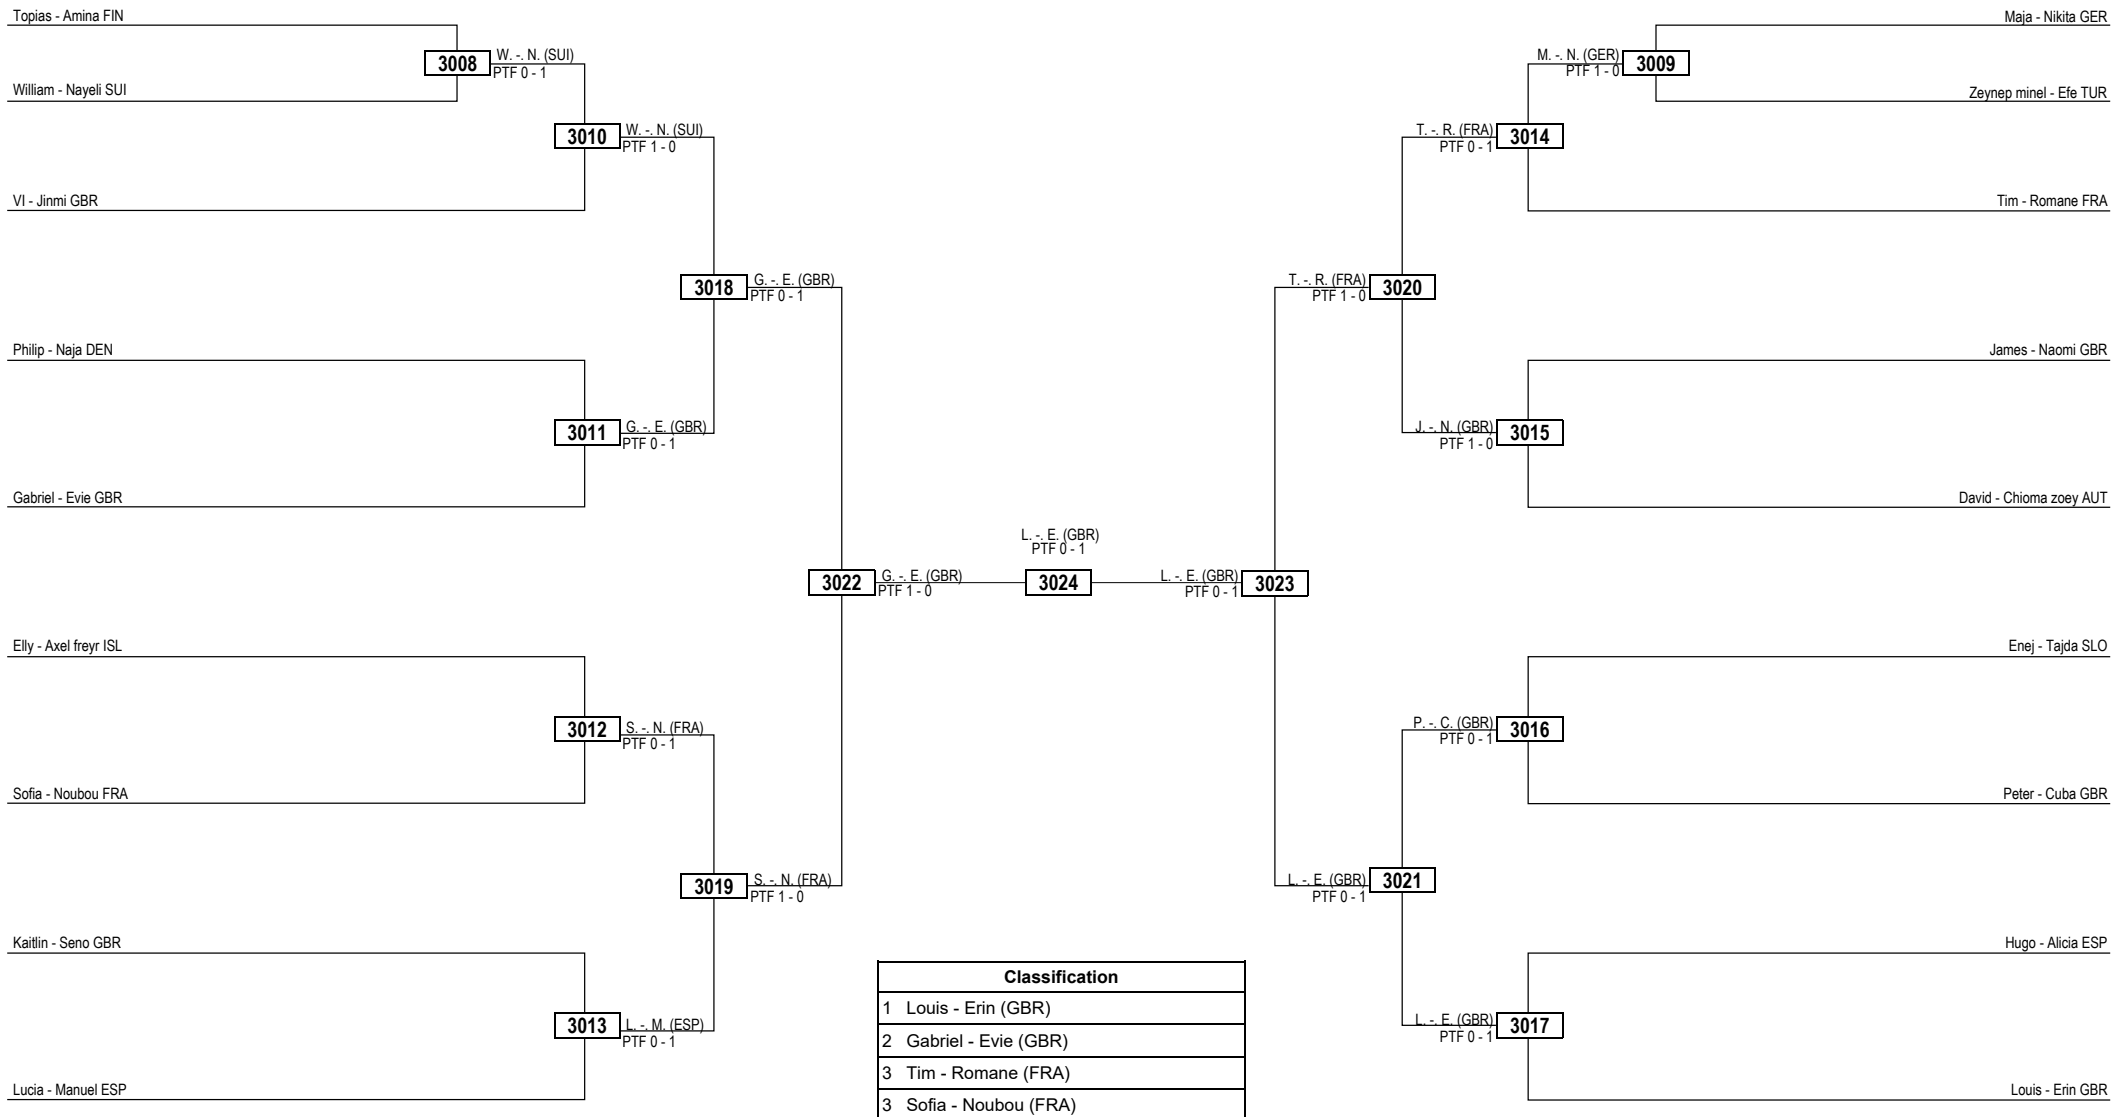

Round of 32   Round of 16   Quarterfinals   Semifinals   Final   Semifinals   Quarterfinals   Round of 16   Round of 32

LEGEND RSC: Win by Referee Stop the Contest   WDR: Win by Withdrawal   DQB: Win by Disqualification for unsportsmanlike behavior
(x) Seed   PTF: Win by Final Score   DSQ: Win by Disqualification   R: Round