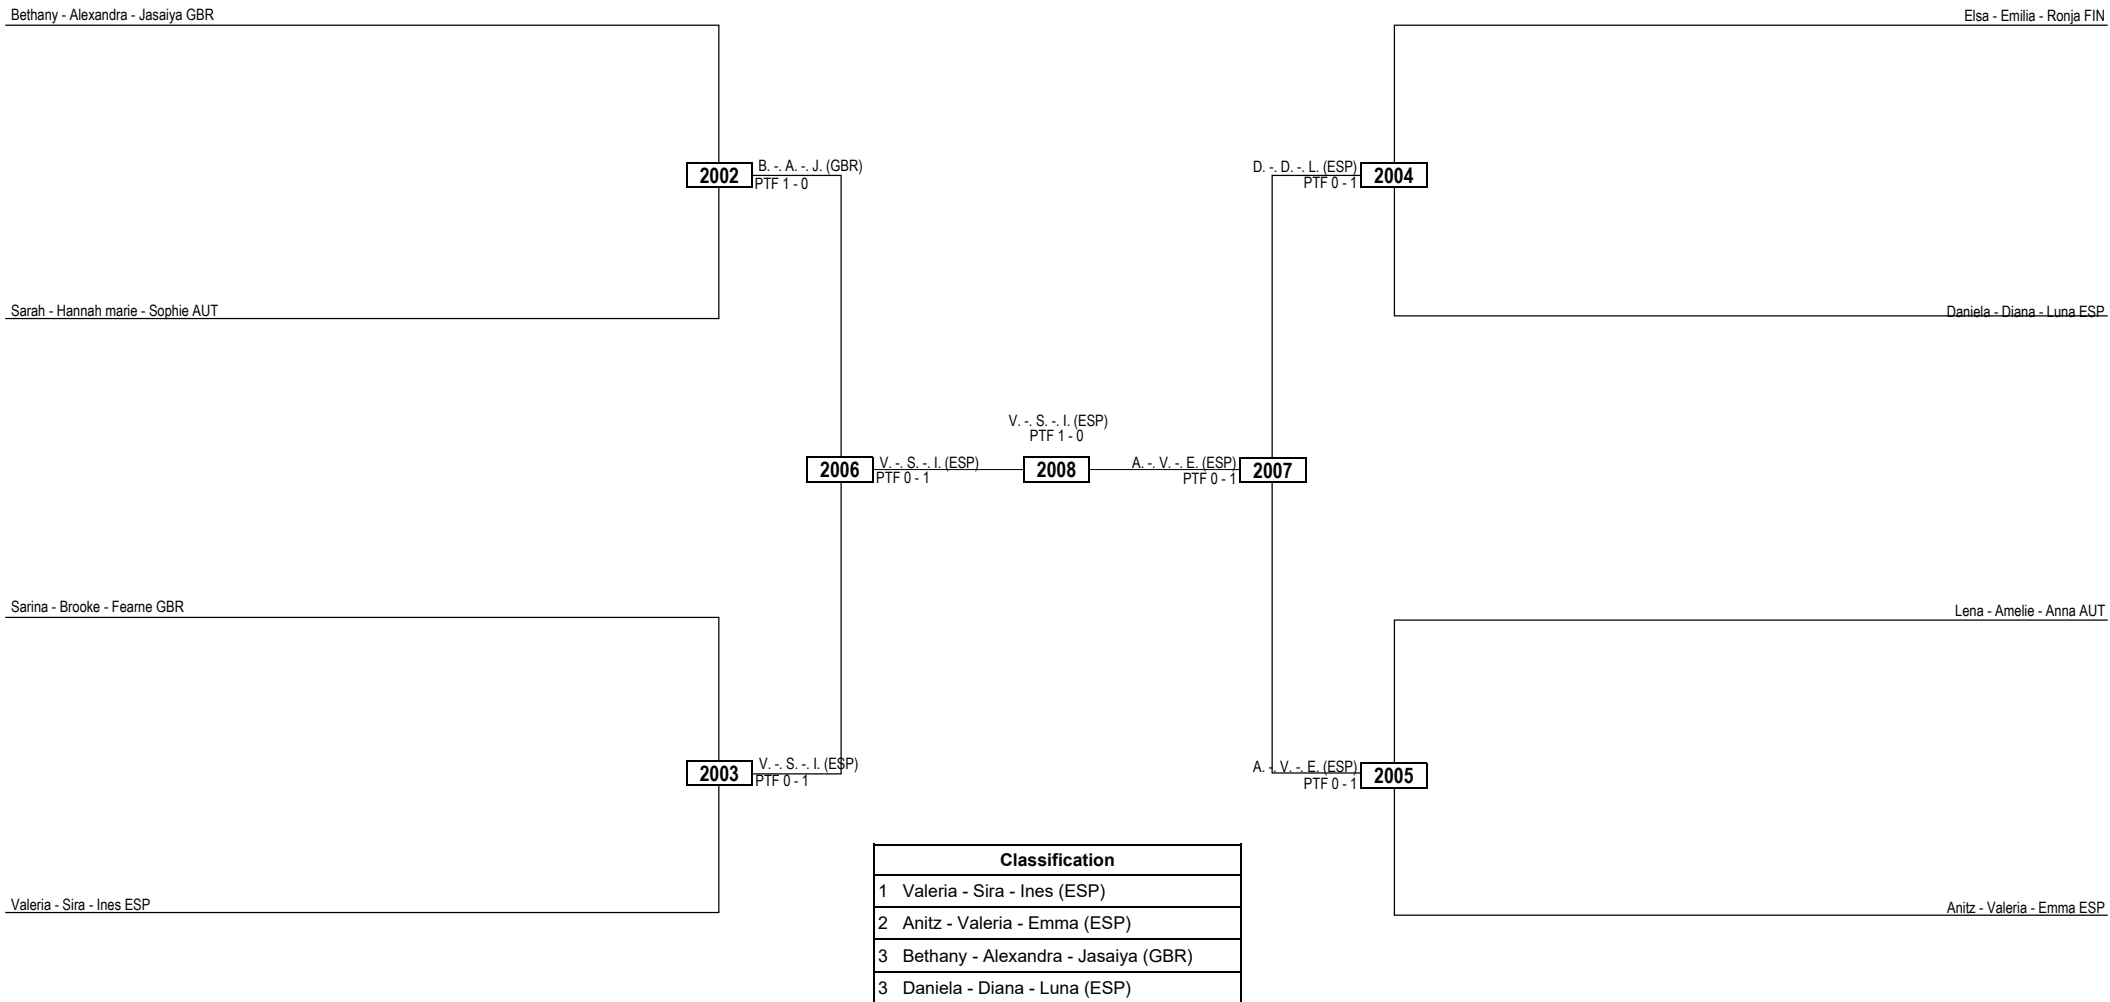

LEGEND RSC: Win by Referee Stop the Contest WDR: Win by Withdrawal DQB: Win by Disqualification for unsportsmanlike behavior
(x) Seed PTF: Win by Final Score DSQ: Win by Disqualification R: Round

Round of 64 Round of 32 Round of 16 Quarterfinals Semifinals Final Semifinals Quarterfinals Round of 16 Round of 32 Round of 64