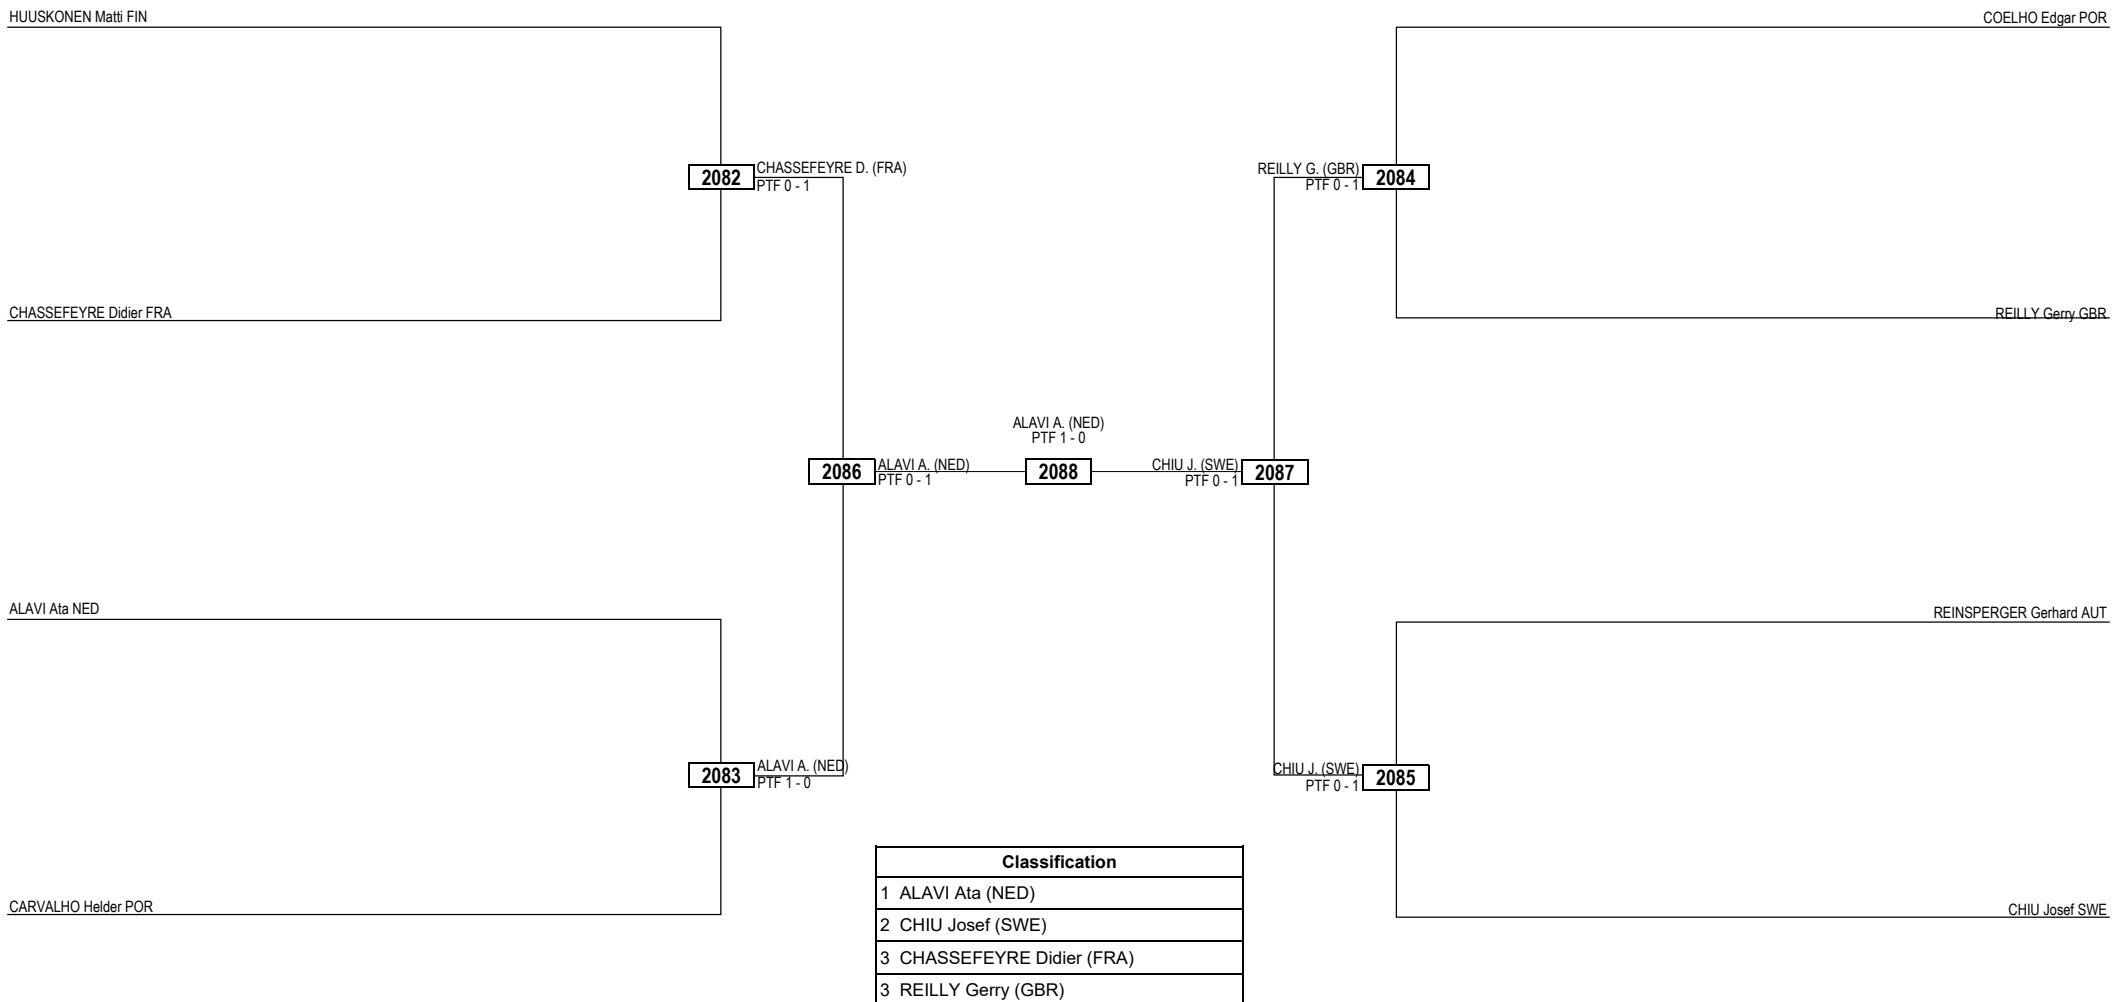

Quarterfinals   Semifinals   Final   Semifinals   Quarterfinals

LEGEND RSC: Win by Referee Stop the Contest   WDR: Win by Withdrawal   DQB: Win by Disqualification for unsportsmanlike behavior
(x) Seed   PTF: Win by Final Score   DSQ: Win by Disqualification   R: Round