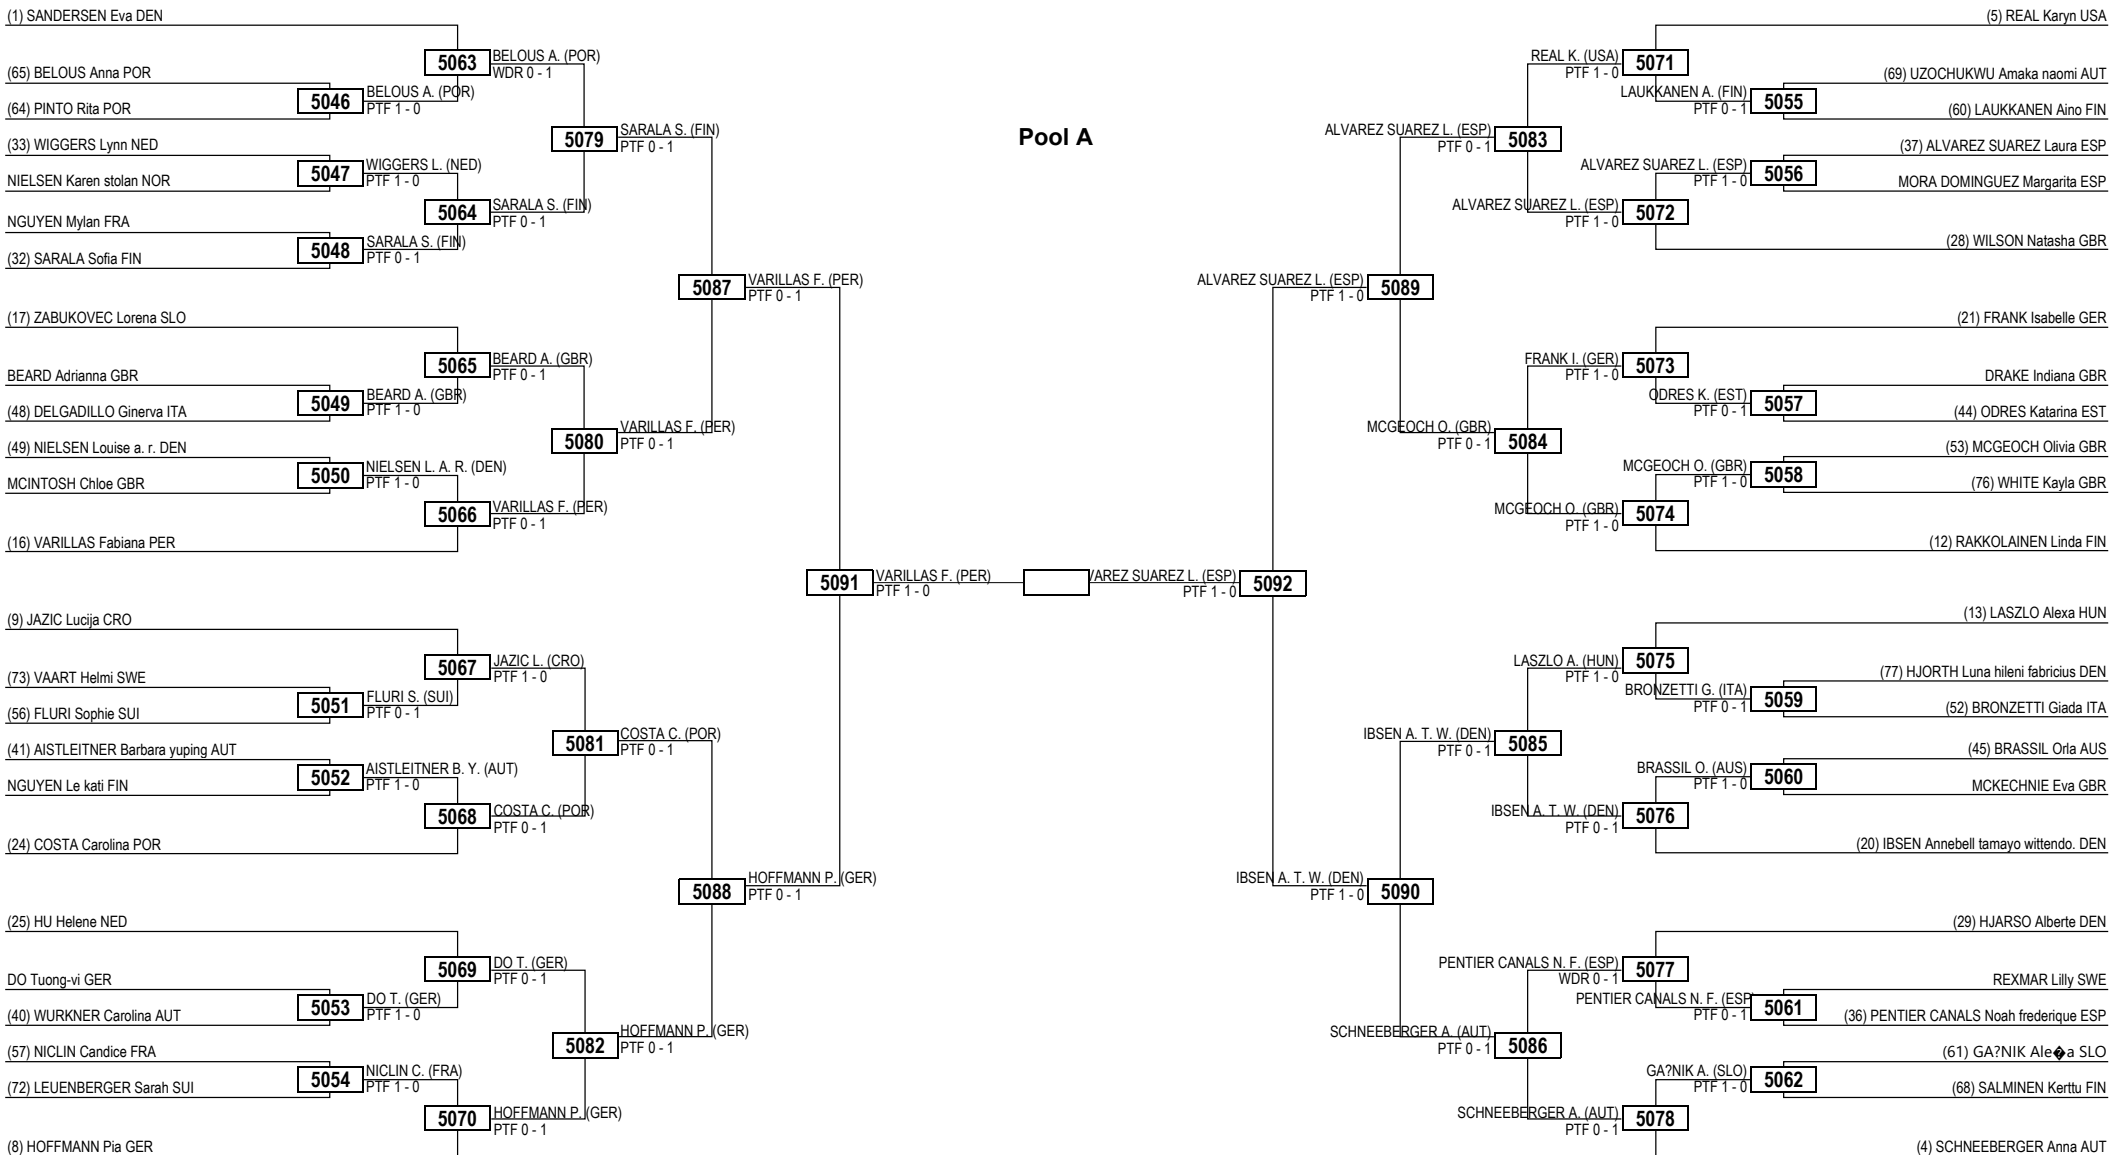

Round of 128 Round of 64 Round of 32 Round of 16 Quarterfinals Semifinal Quarterfinals Round of 16 Round of 32 Round of 64 Round of 128

LEGEND RSC: Win by Referee Stop the Contest WDR: Win by Withdrawal DQB: Win by Disqualification for unsportsmanlike behavior
 (x) Seed PTF: Win by Final Score DSQ: Win by Disqualification R: Round

Quarterfinals Semifinals Final Semifinals Quarterfinals

Round of 64 Round of 32 Round of 16 Quarterfinals Semifinals Final Semifinals Quarterfinals Round of 16 Round of 32 Round of 64

LEGEND RSC: Win by Referee Stop the Contest WDR: Win by Withdrawal DQB: Win by Disqualification for unsportsmanlike behavior
 (x) Seed PTF: Win by Final Score DSQ: Win by Disqualification R: Round