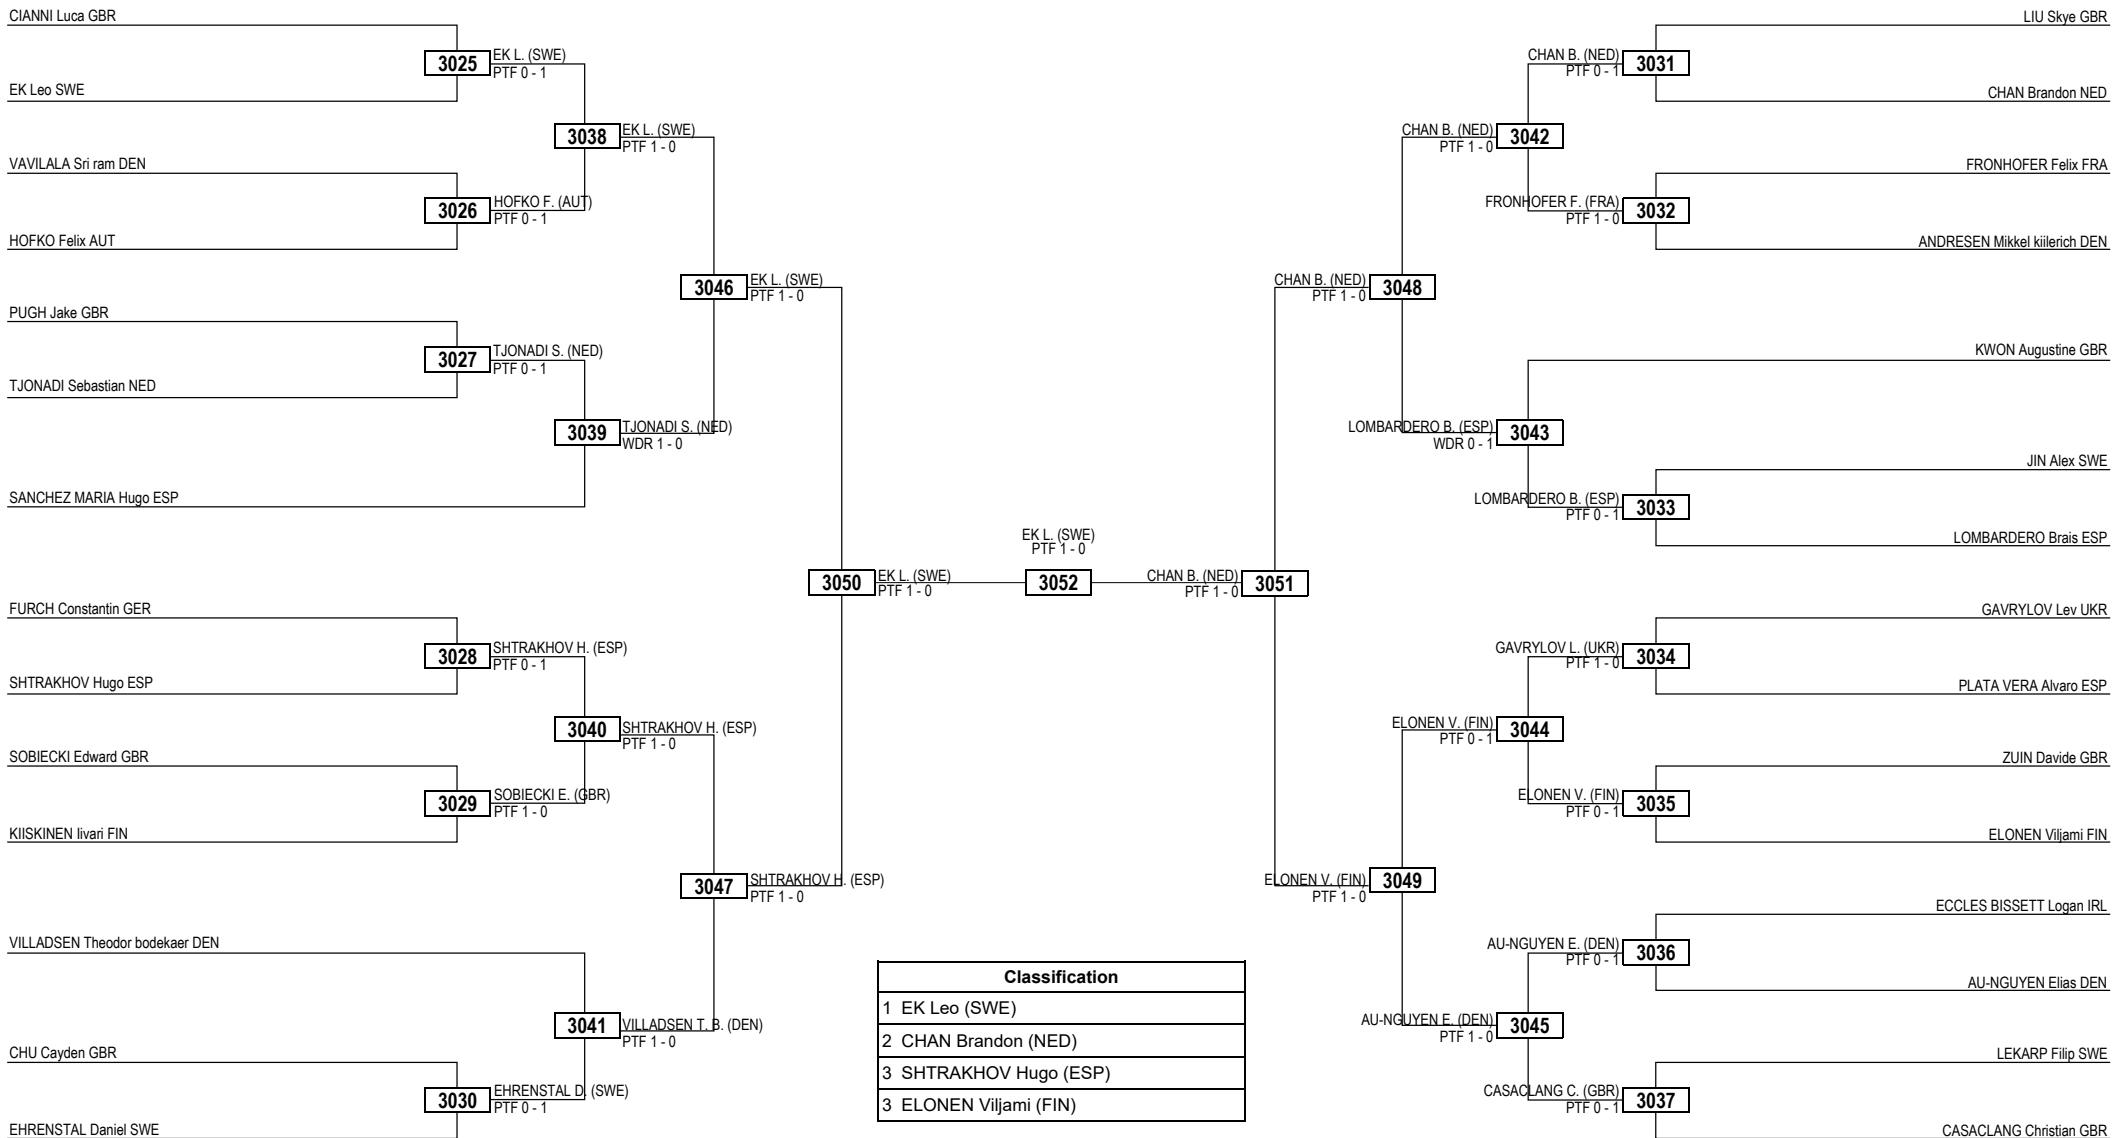

Round of 32   Round of 16   Quarterfinals   Semifinals   Final   Semifinals   Quarterfinals   Round of 16   Round of 32

Classification
1 EK Leo (SWE)
2 CHAN Brandon (NED)
3 SHTRAKHOV Hugo (ESP)
3 ELONEN Viljami (FIN)

LEGEND RSC: Win by Referee Stop the Contest   WDR: Win by Withdrawal   DQB: Win by Disqualification for unsportsmanlike behavior
(x) Seed   PTF: Win by Final Score   DSQ: Win by Disqualification   R: Round