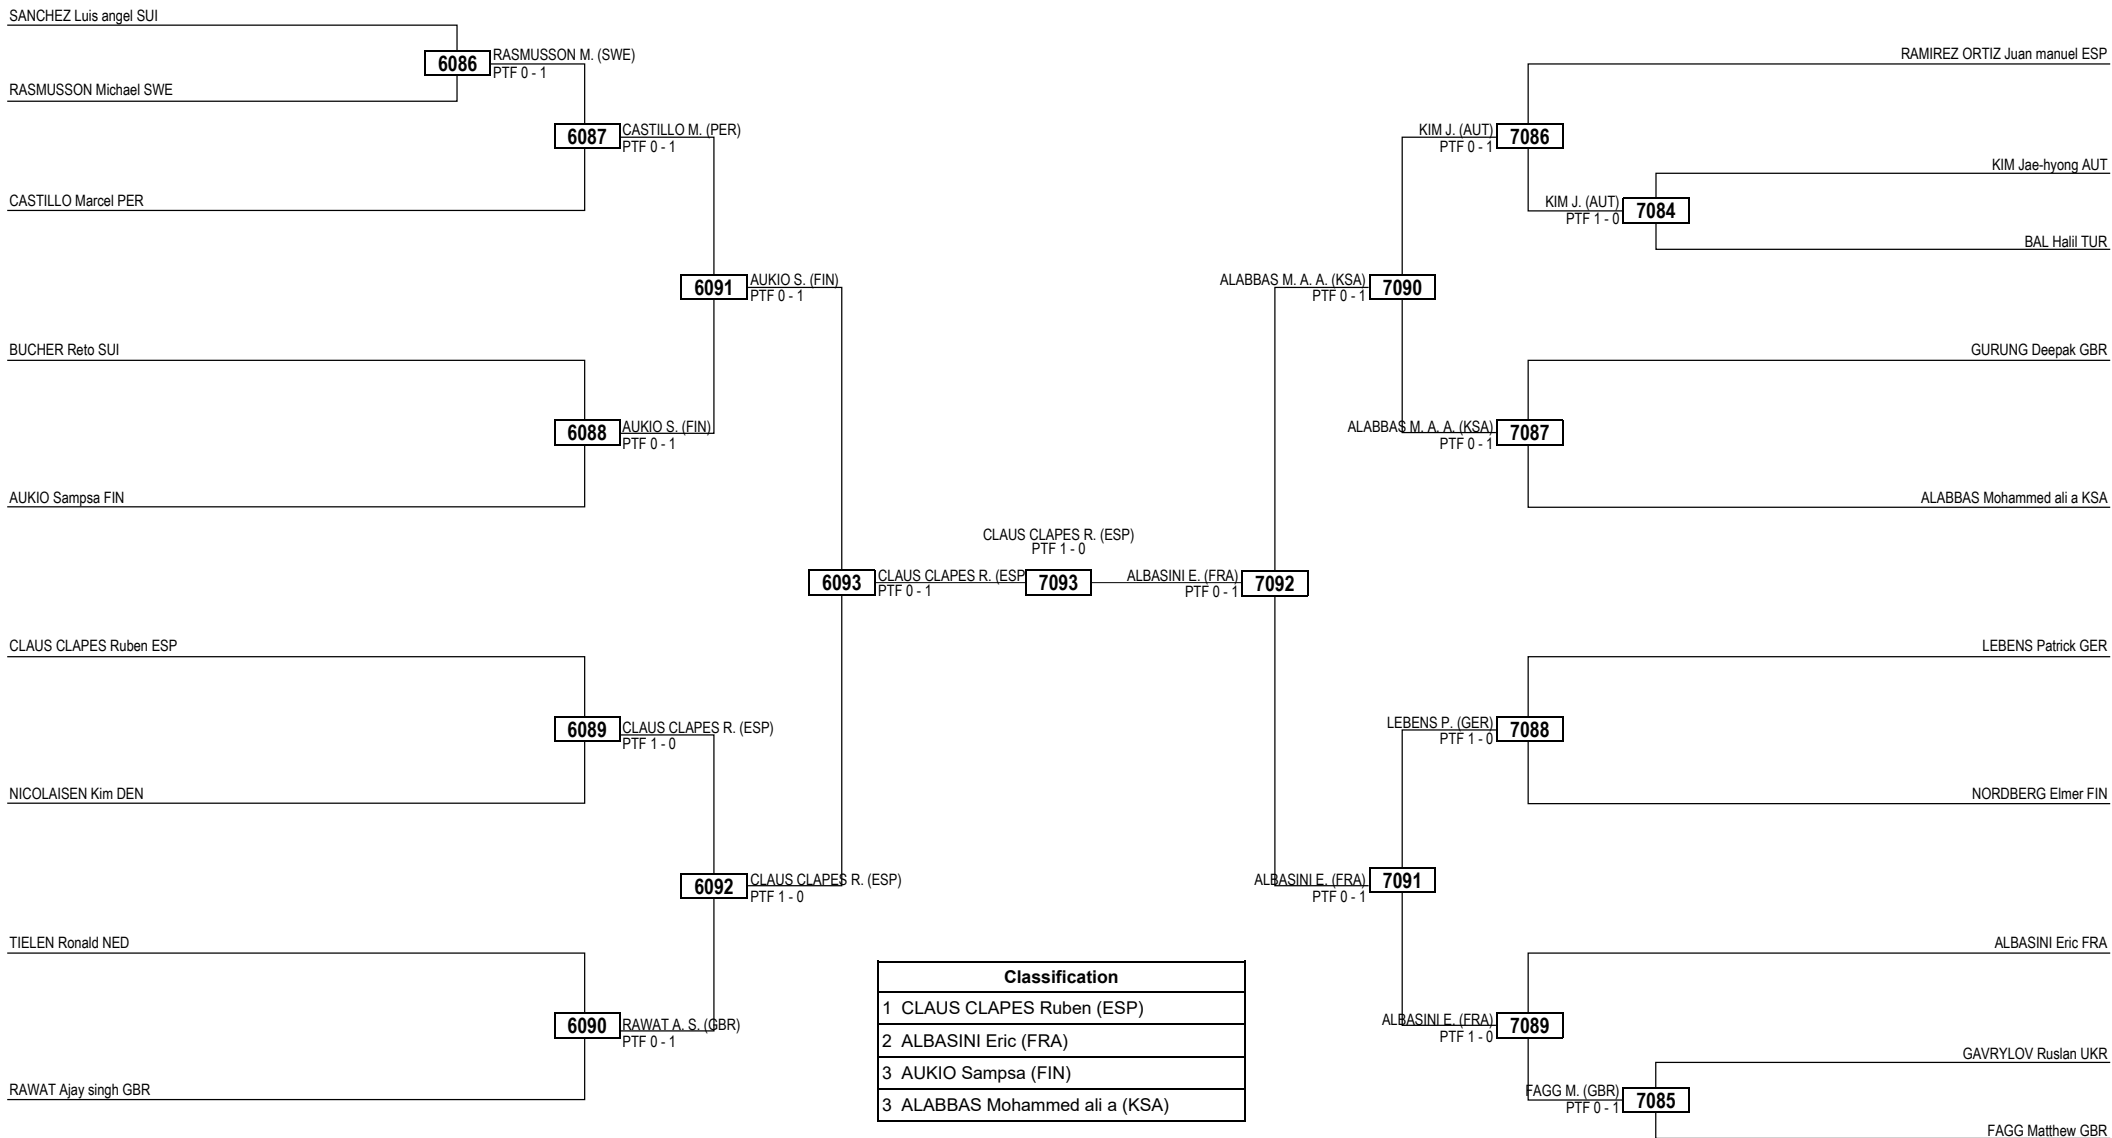

Round of 16 Quarterfinals Semifinals Final Semifinals Quarterfinals Round of 16

LEGEND RSC: Win by Referee Stop the Contest WDR: Win by Withdrawal DQB: Win by Disqualification for unsportsmanlike behavior
(x) Seed PTF: Win by Final Score DSQ: Win by Disqualification R: Round

Selgi - Alexis - Fabien FRA

Sam - Ashton - Matthew GBR

Round of 32 Round of 16 Quarterfinals Semifinals Final Semifinals Quarterfinals Round of 16 Round of 32

LEGEND RSC: Win by Referee Stop the Contest WDR: Win by Withdrawal DQB: Win by Disqualification for unsportsmanlike behavior
(x) Seed PTF: Win by Final Score DSQ: Win by Disqualification R: Round