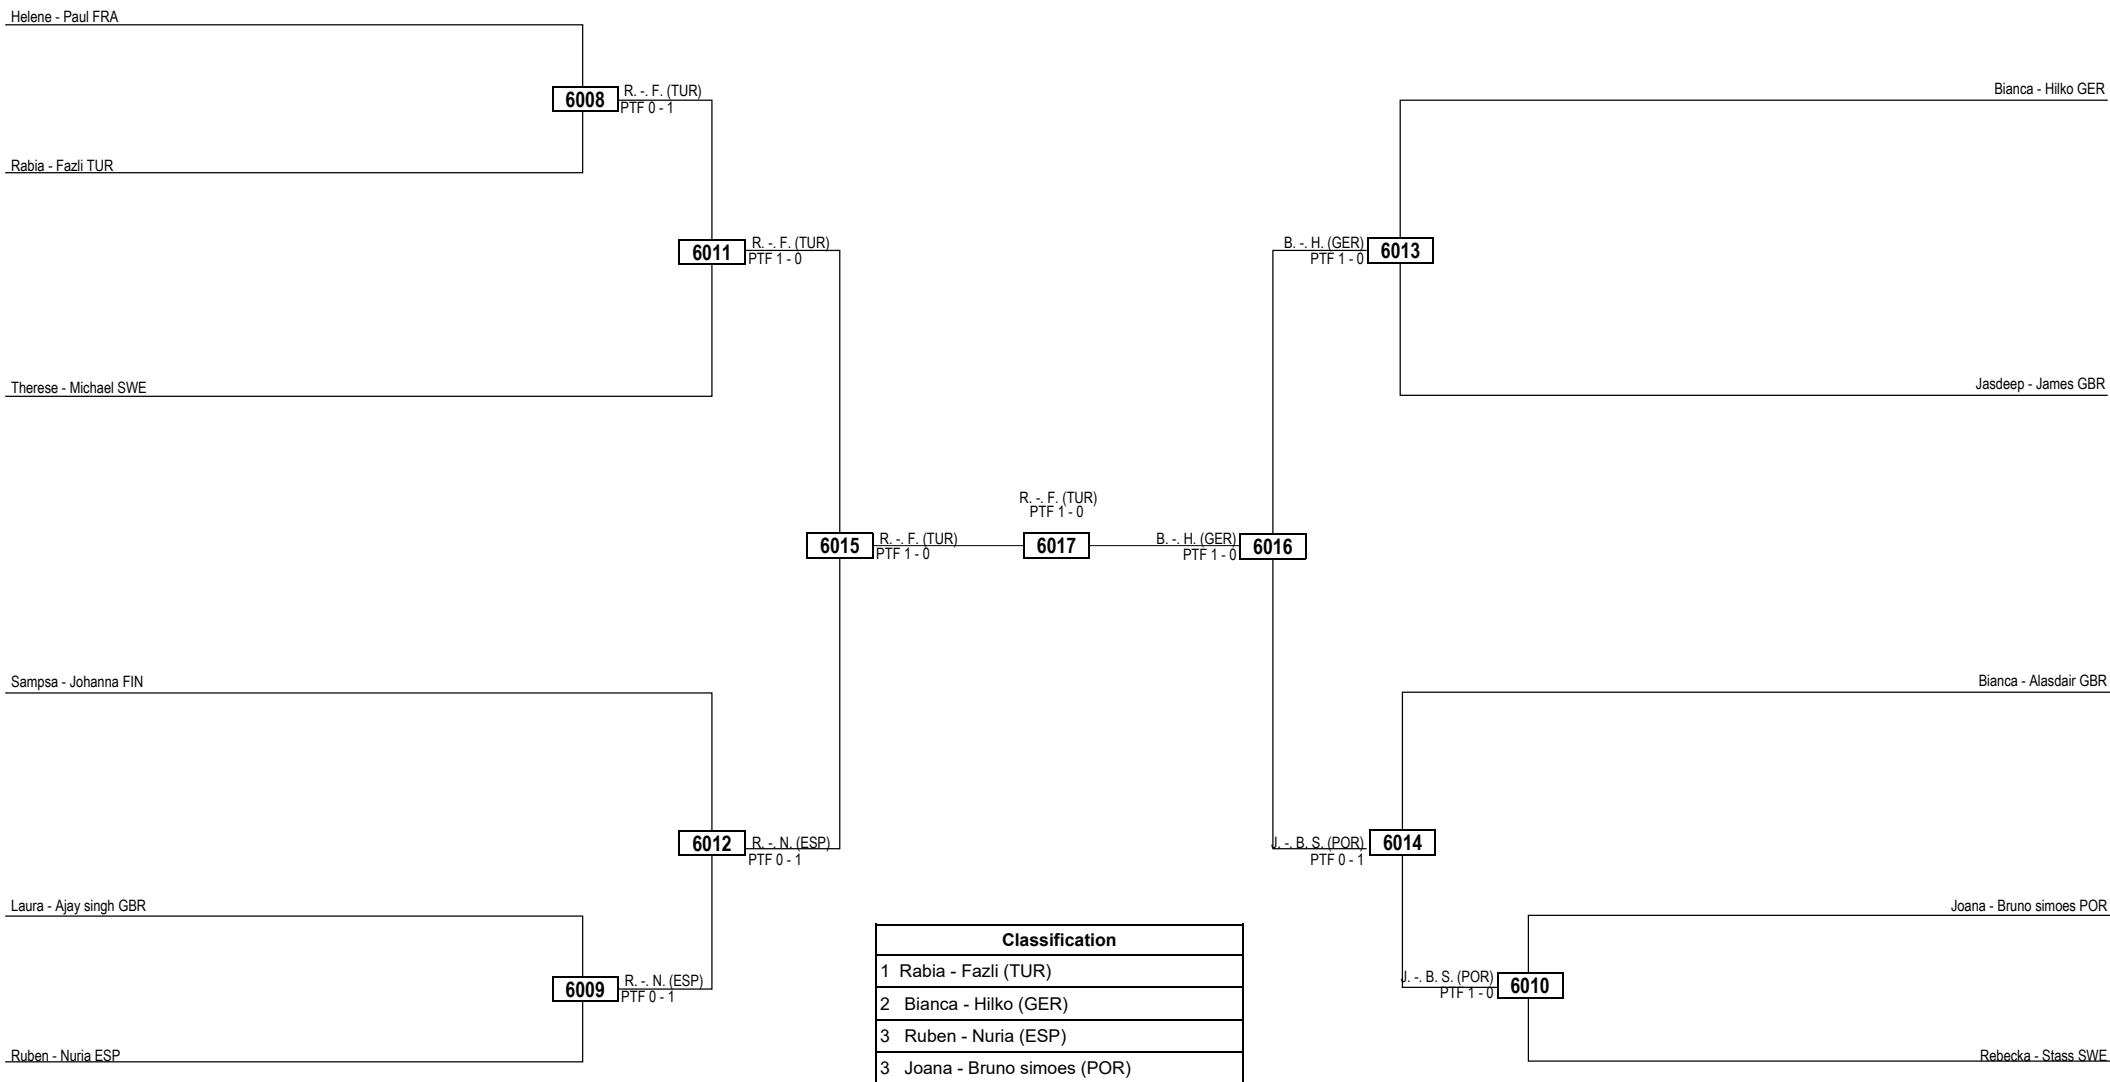

Round of 16 Quarterfinals Semifinals Final Semifinals Quarterfinals Round of 16

LEGEND RSC: Win by Referee Stop the Contest WDR: Win by Withdrawal DQB: Win by Disqualification for unsportsmanlike behavior
(x) Seed PTF: Win by Final Score DSQ: Win by Disqualification R: Round