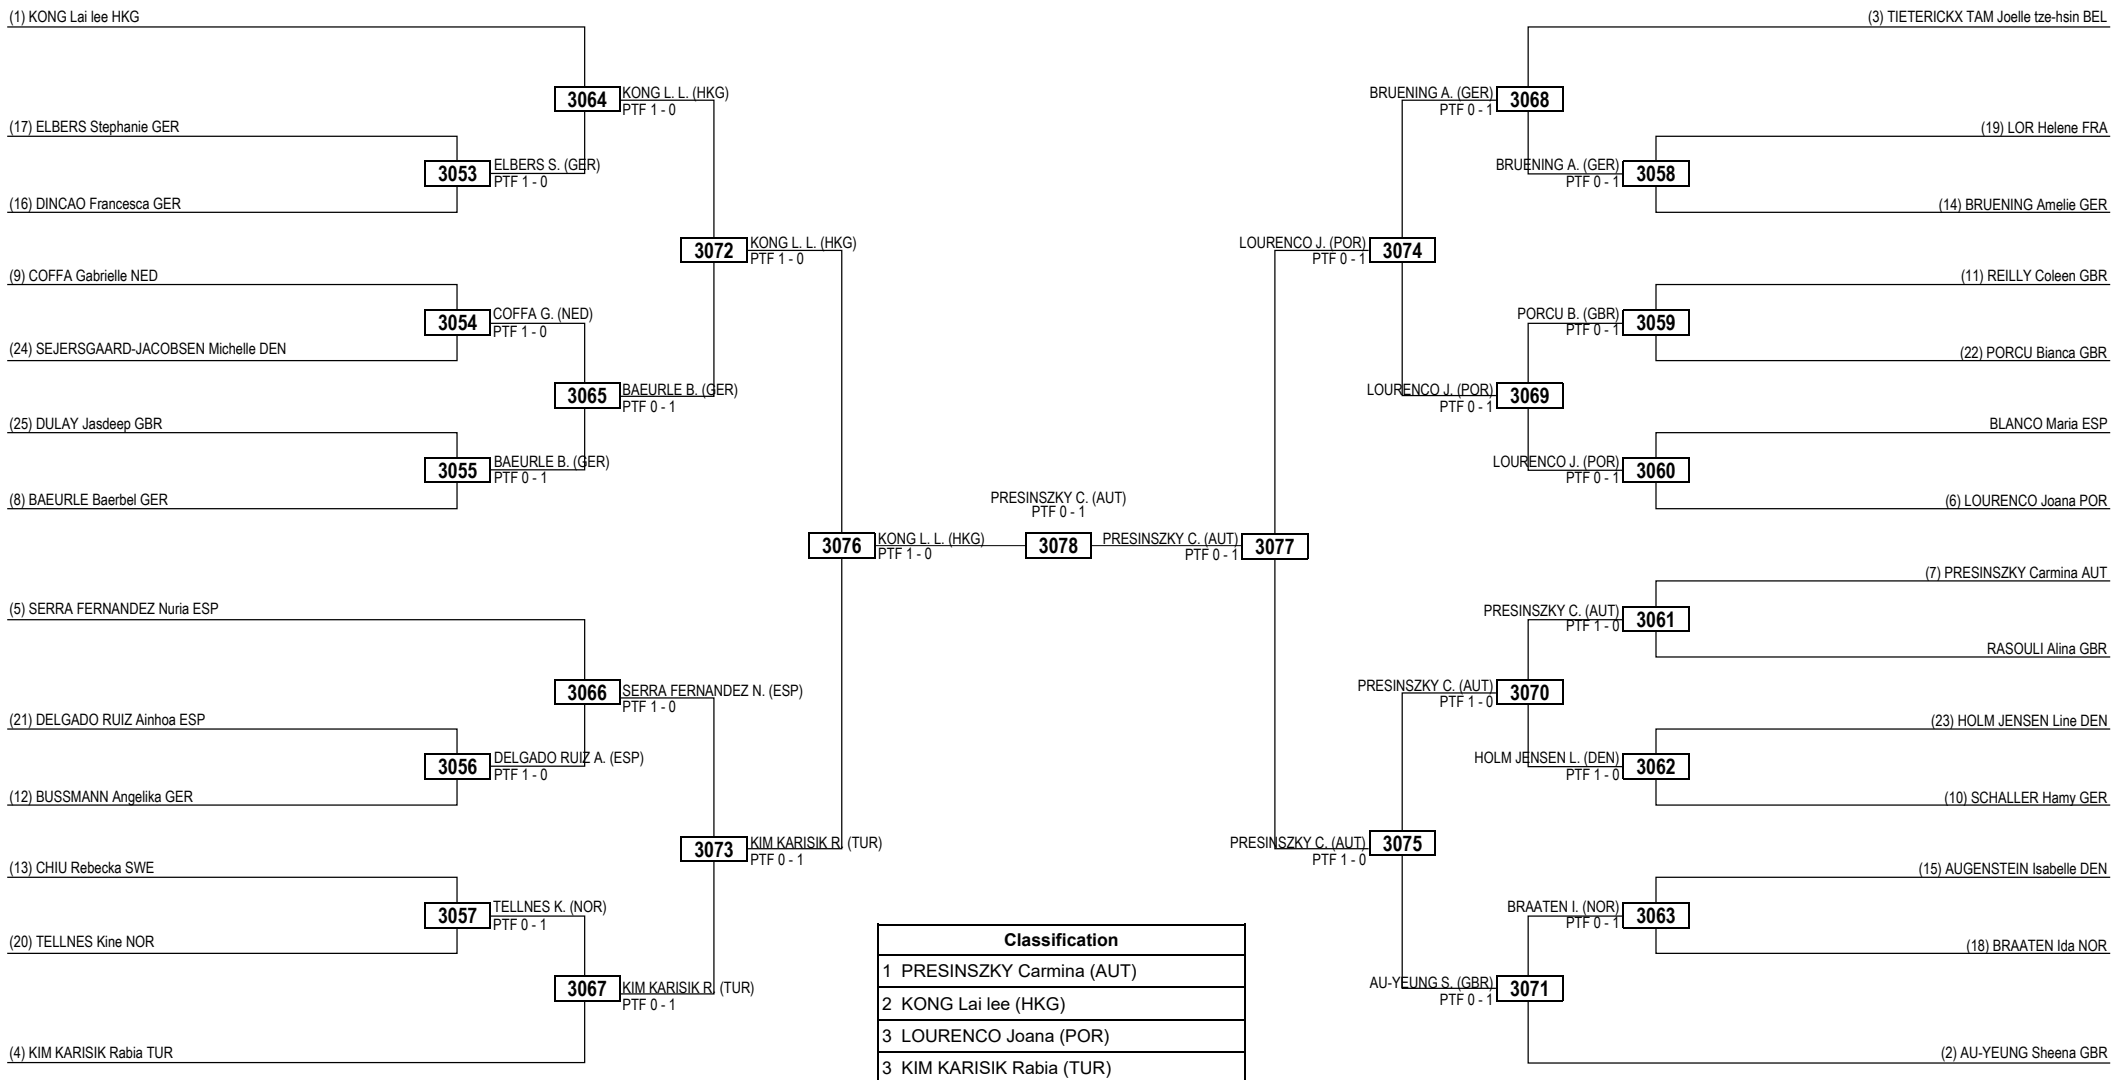

Round of 128 Round of 64 Round of 32 Round of 16 Quarterfinals Semifinal Quarterfinals Round of 16 Round of 32 Round of 64 Round of 128

LEGEND RSC: Win by Referee Stop the Contest WDR: Win by Withdrawal DQB: Win by Disqualification for unsportsmanlike behavior
(x) Seed PTF: Win by Final Score DSQ: Win by Disqualification R: Round

Round of 16 Quarterfinals Semifinals Final Semifinals Quarterfinals Round of 16

Round of 32 Round of 16 Quarterfinals Semifinals Final Semifinals Quarterfinals Round of 16 Round of 32

LEGEND RSC: Win by Referee Stop the Contest WDR: Win by Withdrawal DQB: Win by Disqualification for unsportsmanlike behavior
 (x) Seed PTF: Win by Final Score DSQ: Win by Disqualification R: Round

Round of 32 Round of 16 Quarterfinals Semifinals Final Semifinals Quarterfinals Round of 16 Round of 32

LEGEND RSC: Win by Referee Stop the Contest WDR: Win by Withdrawal DQB: Win by Disqualification for unsportsmanlike behavior
 (x) Seed PTF: Win by Final Score DSQ: Win by Disqualification R: Round