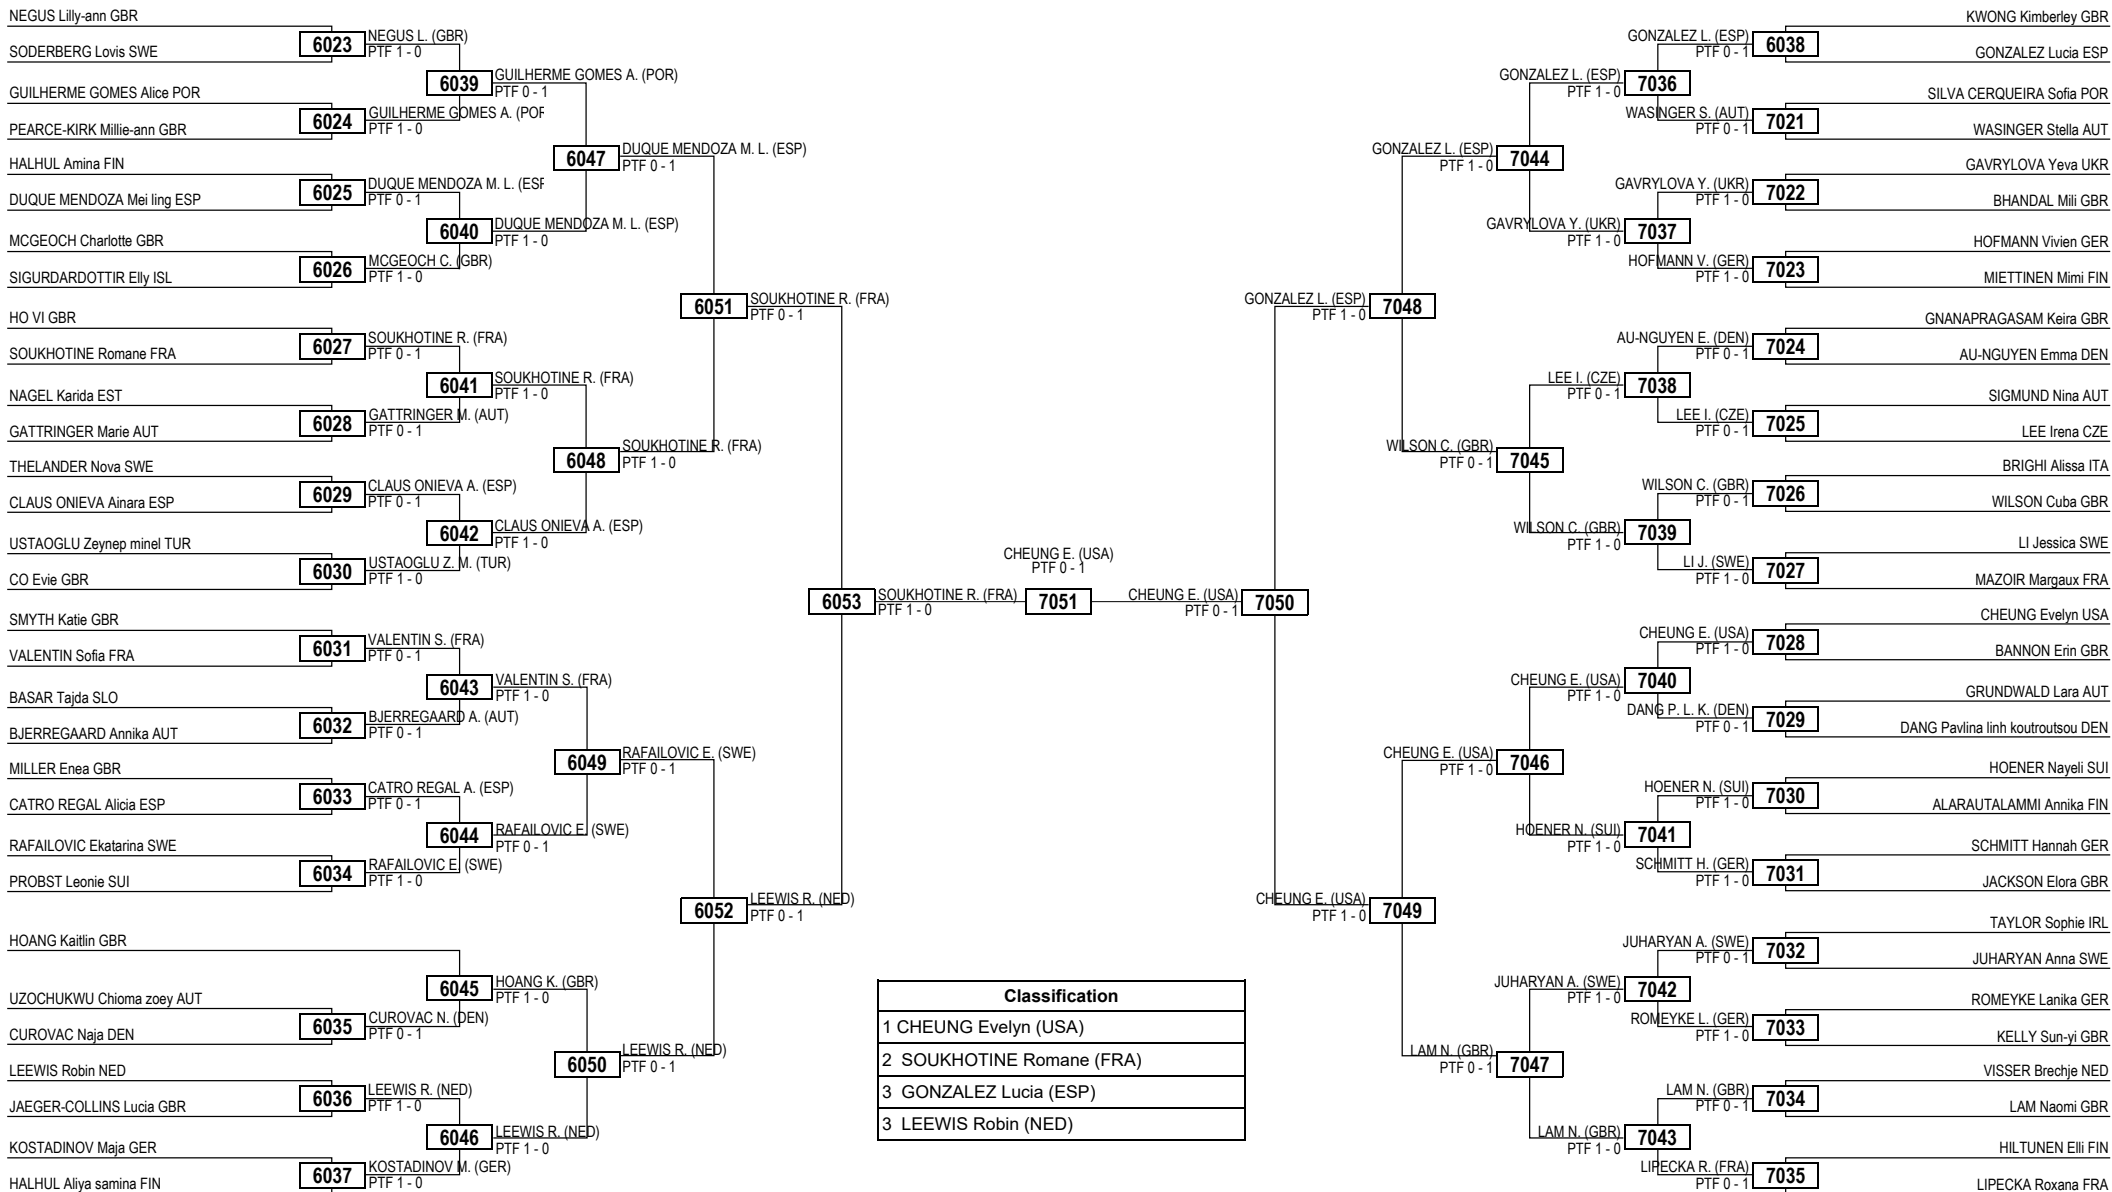

Final

Semifinals

Rafael - Pedro - Martim POR

Tristan - Mika - Sorel GER

Ivan - Daniel - Hugo ESP

Mateo - Alberto - Guillem ESP

Classification

- | | |
|---|---------------------------------|
| 1 | Mateo - Alberto - Guillem (ESP) |
| 2 | Ivan - Daniel - Hugo (ESP) |
| 3 | Tristan - Mika - Sorel (GER) |
| 3 | Rafael - Pedro - Martim (POR) |

Round of 64 Round of 32 Round of 16 Quarterfinals Semifinals Final Semifinals Quarterfinals Round of 16 Round of 32 Round of 64

LEGEND RSC: Win by Referee Stop the Contest WDR: Win by Withdrawal DQB: Win by Disqualification for unsportsmanlike behavior
 (x) Seed PTF: Win by Final Score DSQ: Win by Disqualification R: Round