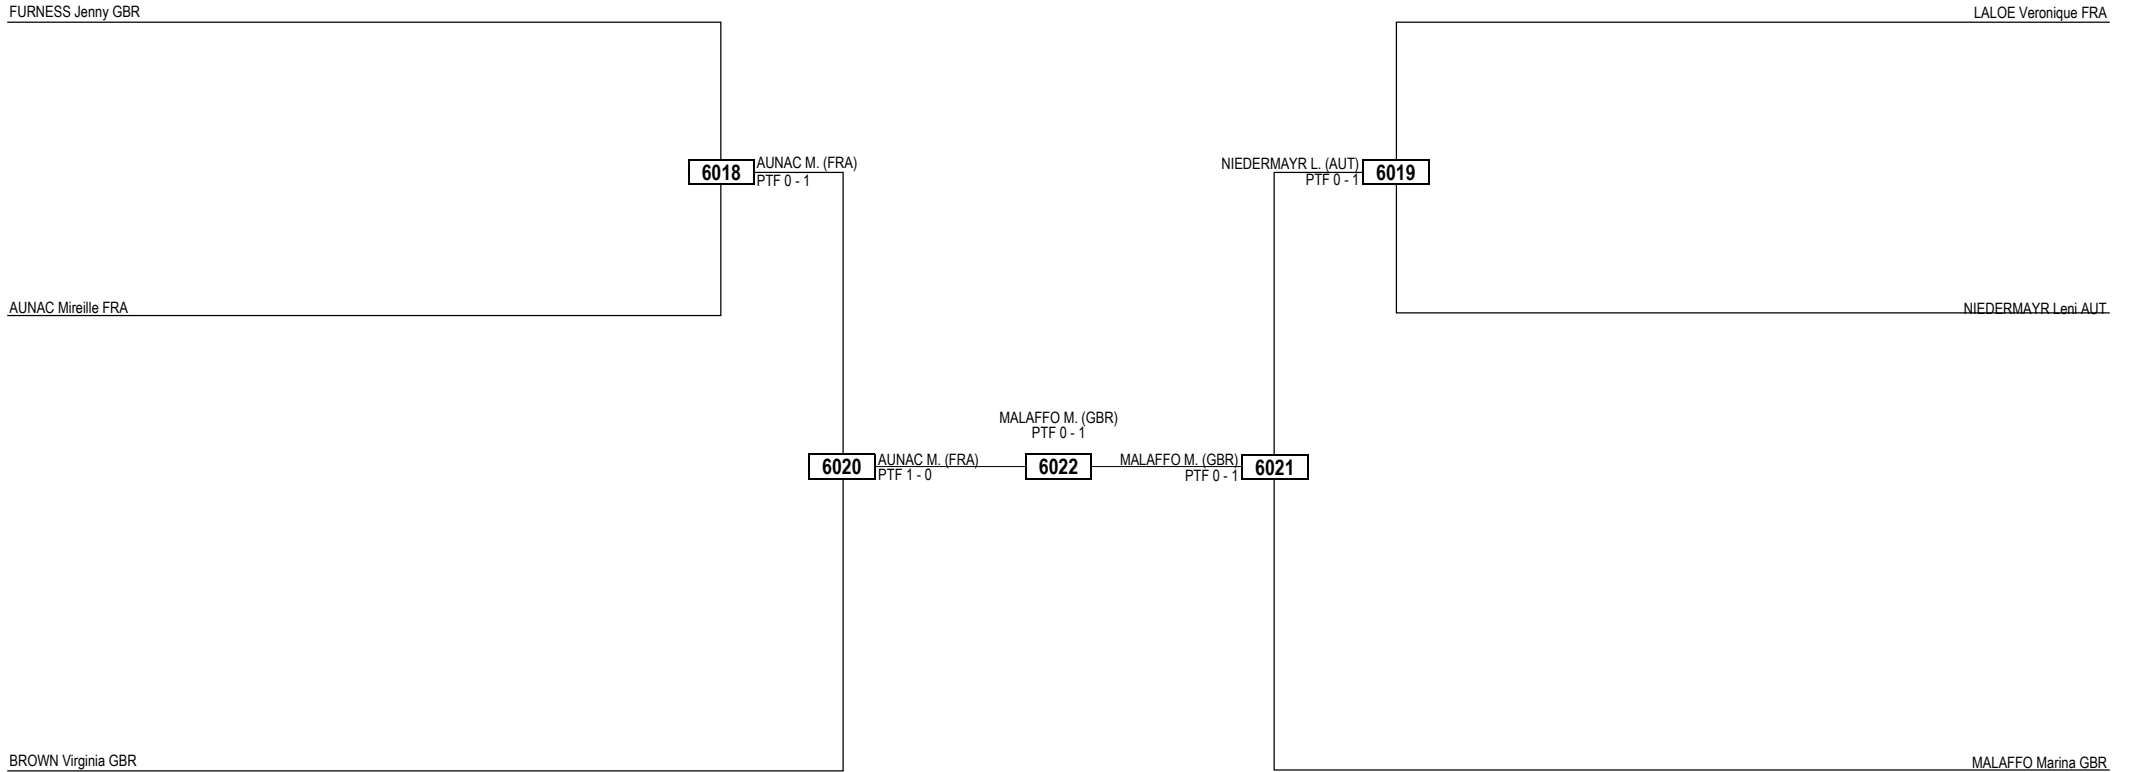

Quarterfinals   Semifinals   Final   Semifinals   Quarterfinals

Classification
1 MALAFFO Marina (GBR)
2 AUNAC Mireille (FRA)
3 NIEDERMAYR Leni (AUT)
3 BROWN Virginia (GBR)