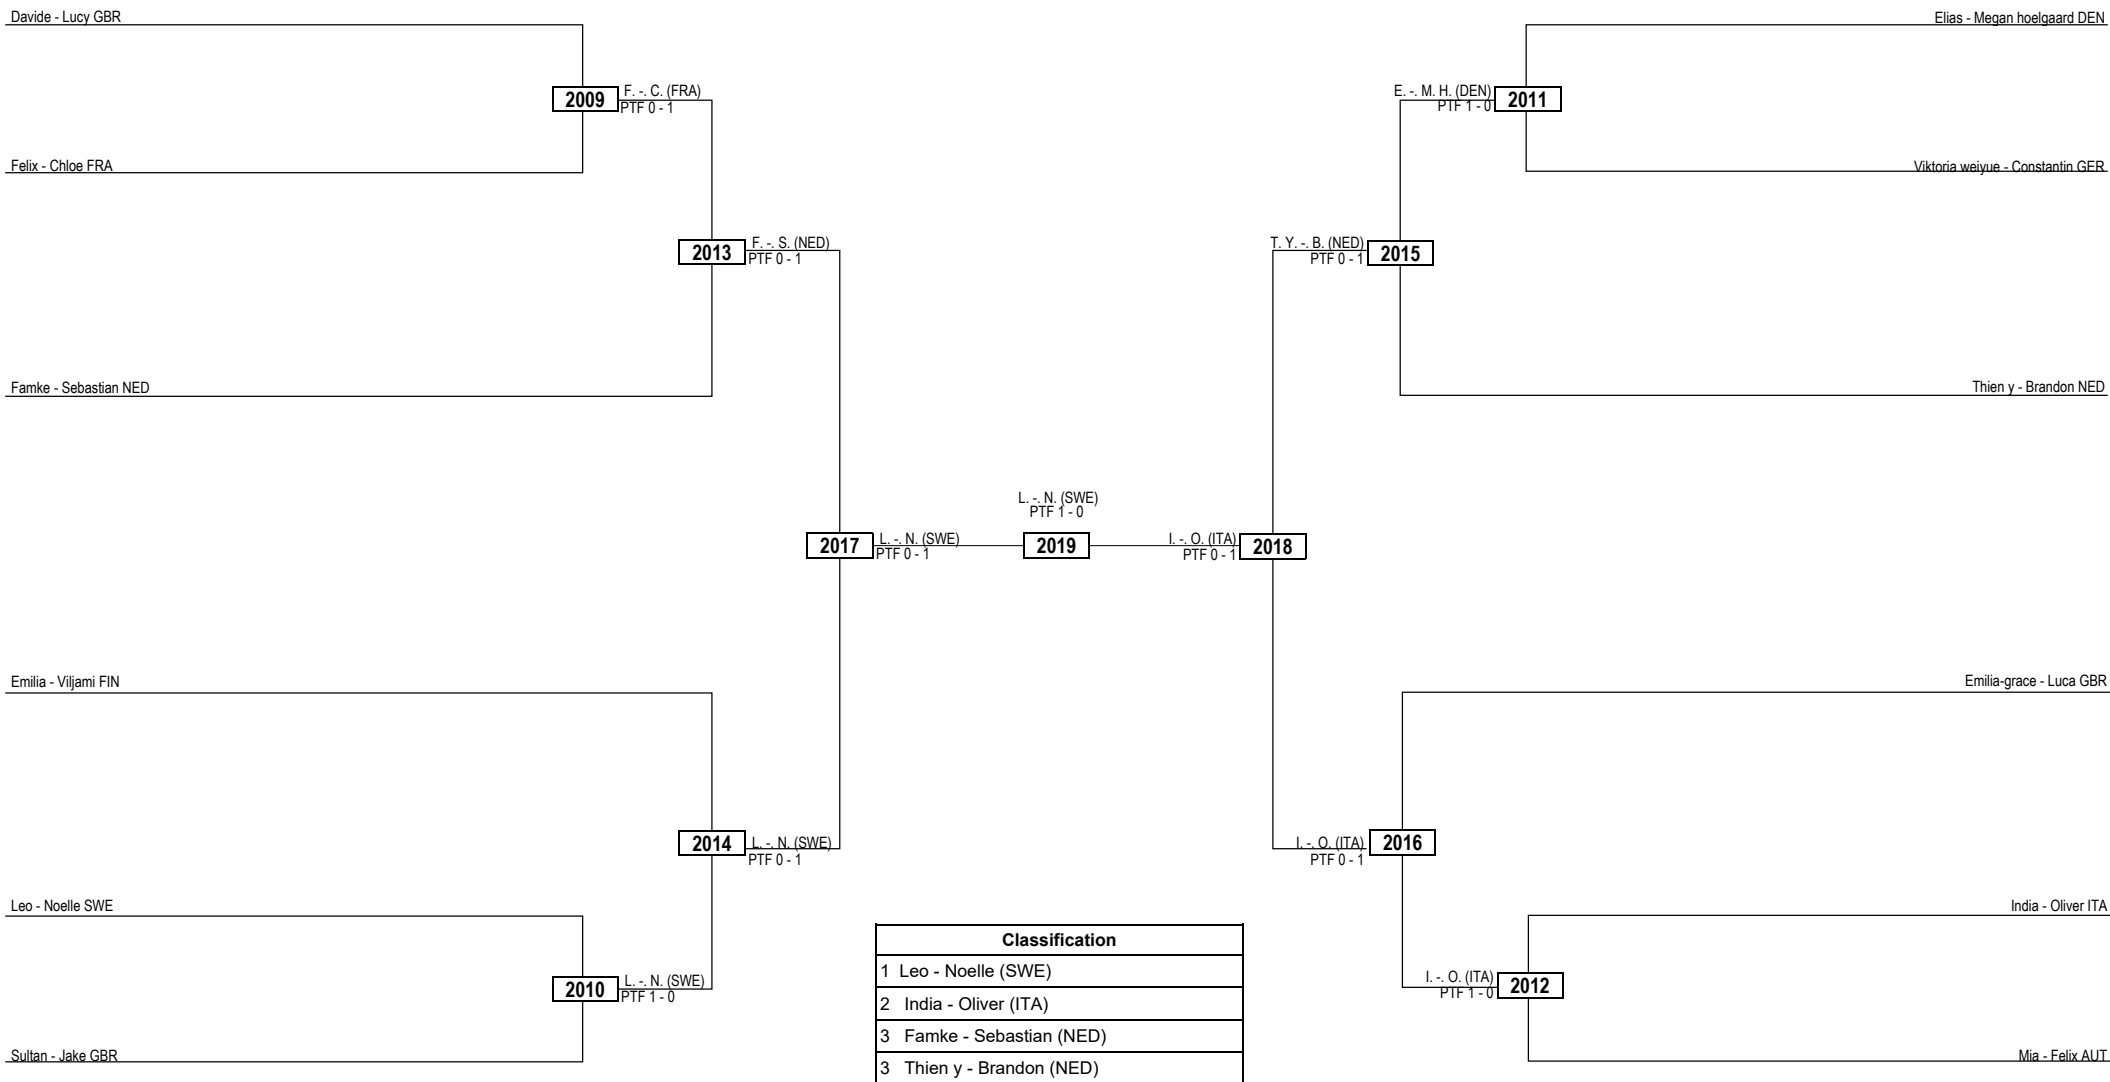

Round of 16 Quarterfinals Semifinals Final Semifinals Quarterfinals Round of 16