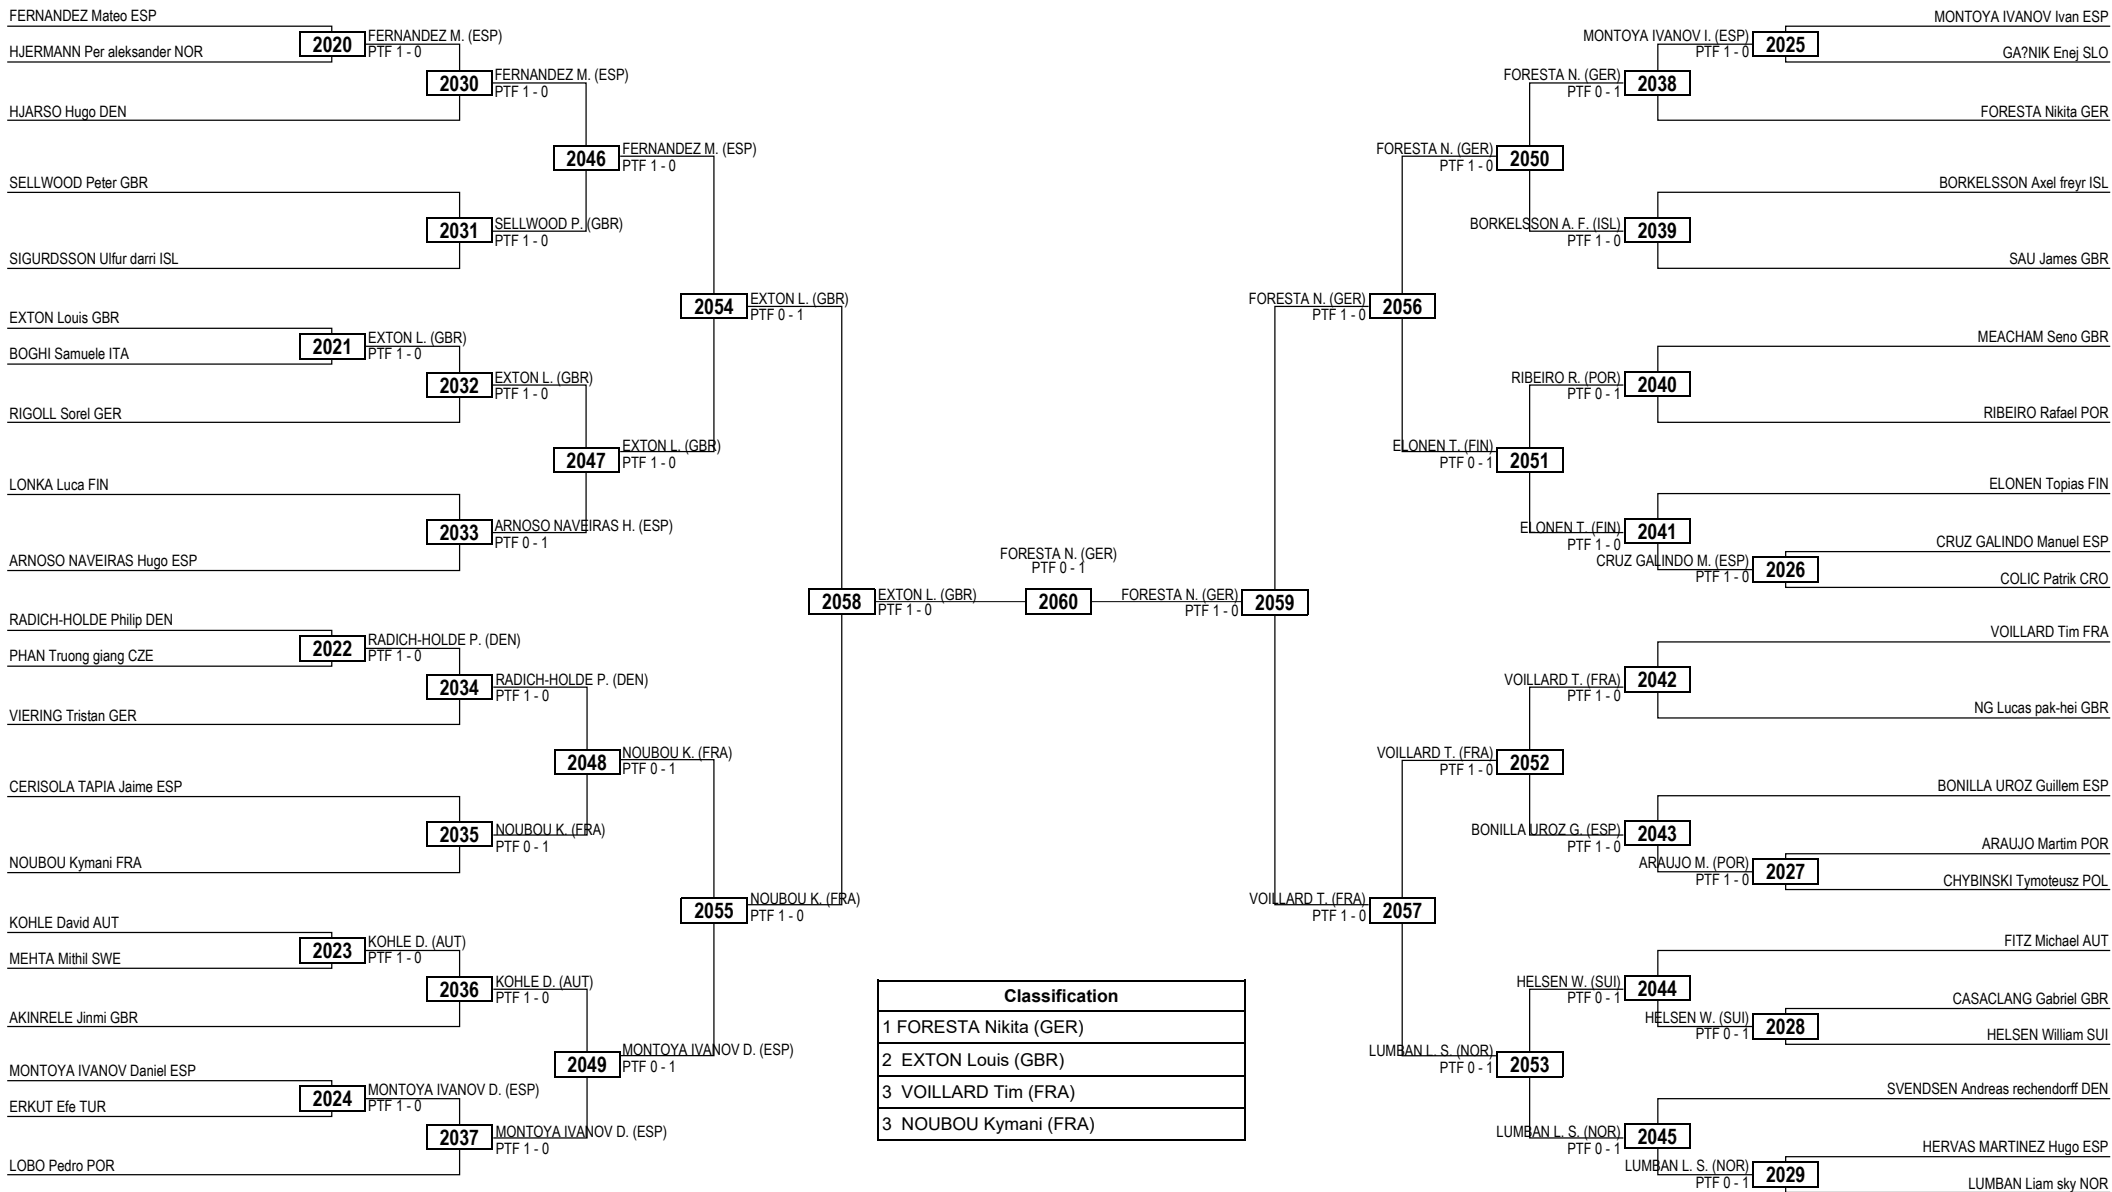

Round of 64   Round of 32   Round of 16   Quarterfinals   Semifinals   Final   Semifinals   Quarterfinals   Round of 16   Round of 32   Round of 64

Classification
1 FORESTA Nikita (GER)
2 EXTON Louis (GBR)
3 VOILLARD Tim (FRA)
3 NOUBOU Kymani (FRA)

LEGEND RSC: Win by Referee Stop the Contest   WDR: Win by Withdrawal   DQB: Win by Disqualification for unsportsmanlike behavior
(x) Seed   PTF: Win by Final Score   DSQ: Win by Disqualification   R: Round