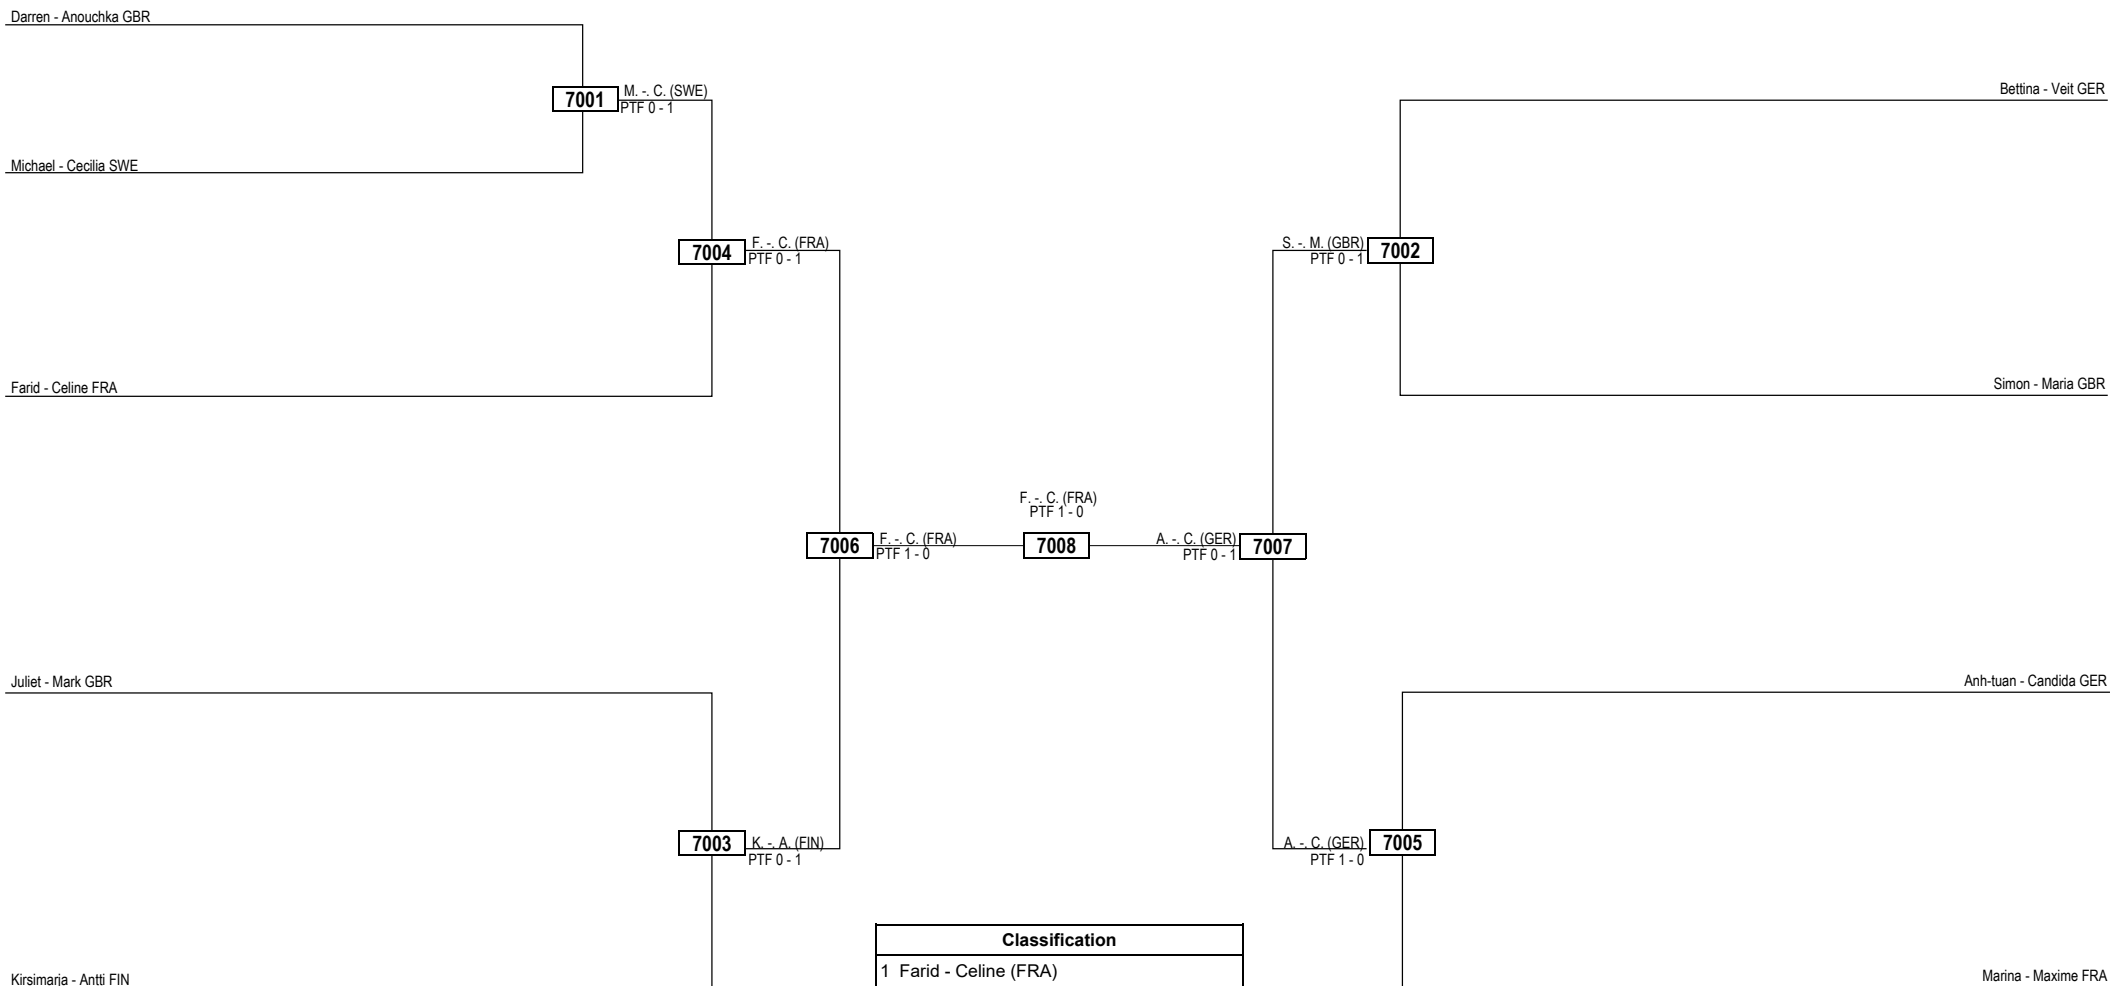

Round of 16   Quarterfinals   Semifinals   Final   Semifinals   Quarterfinals   Round of 16

Classification
1 Farid - Celine (FRA)
2 Anh-tuan - Candida (GER)
3 Kirsimarja - Antti (FIN)
3 Simon - Maria (GBR)

LEGEND RSC: Win by Referee Stop the Contest   WDR: Win by Withdrawal   DQB: Win by Disqualification for unsportsmanlike behavior
(x) Seed   PTF: Win by Final Score   DSQ: Win by Disqualification   R: Round