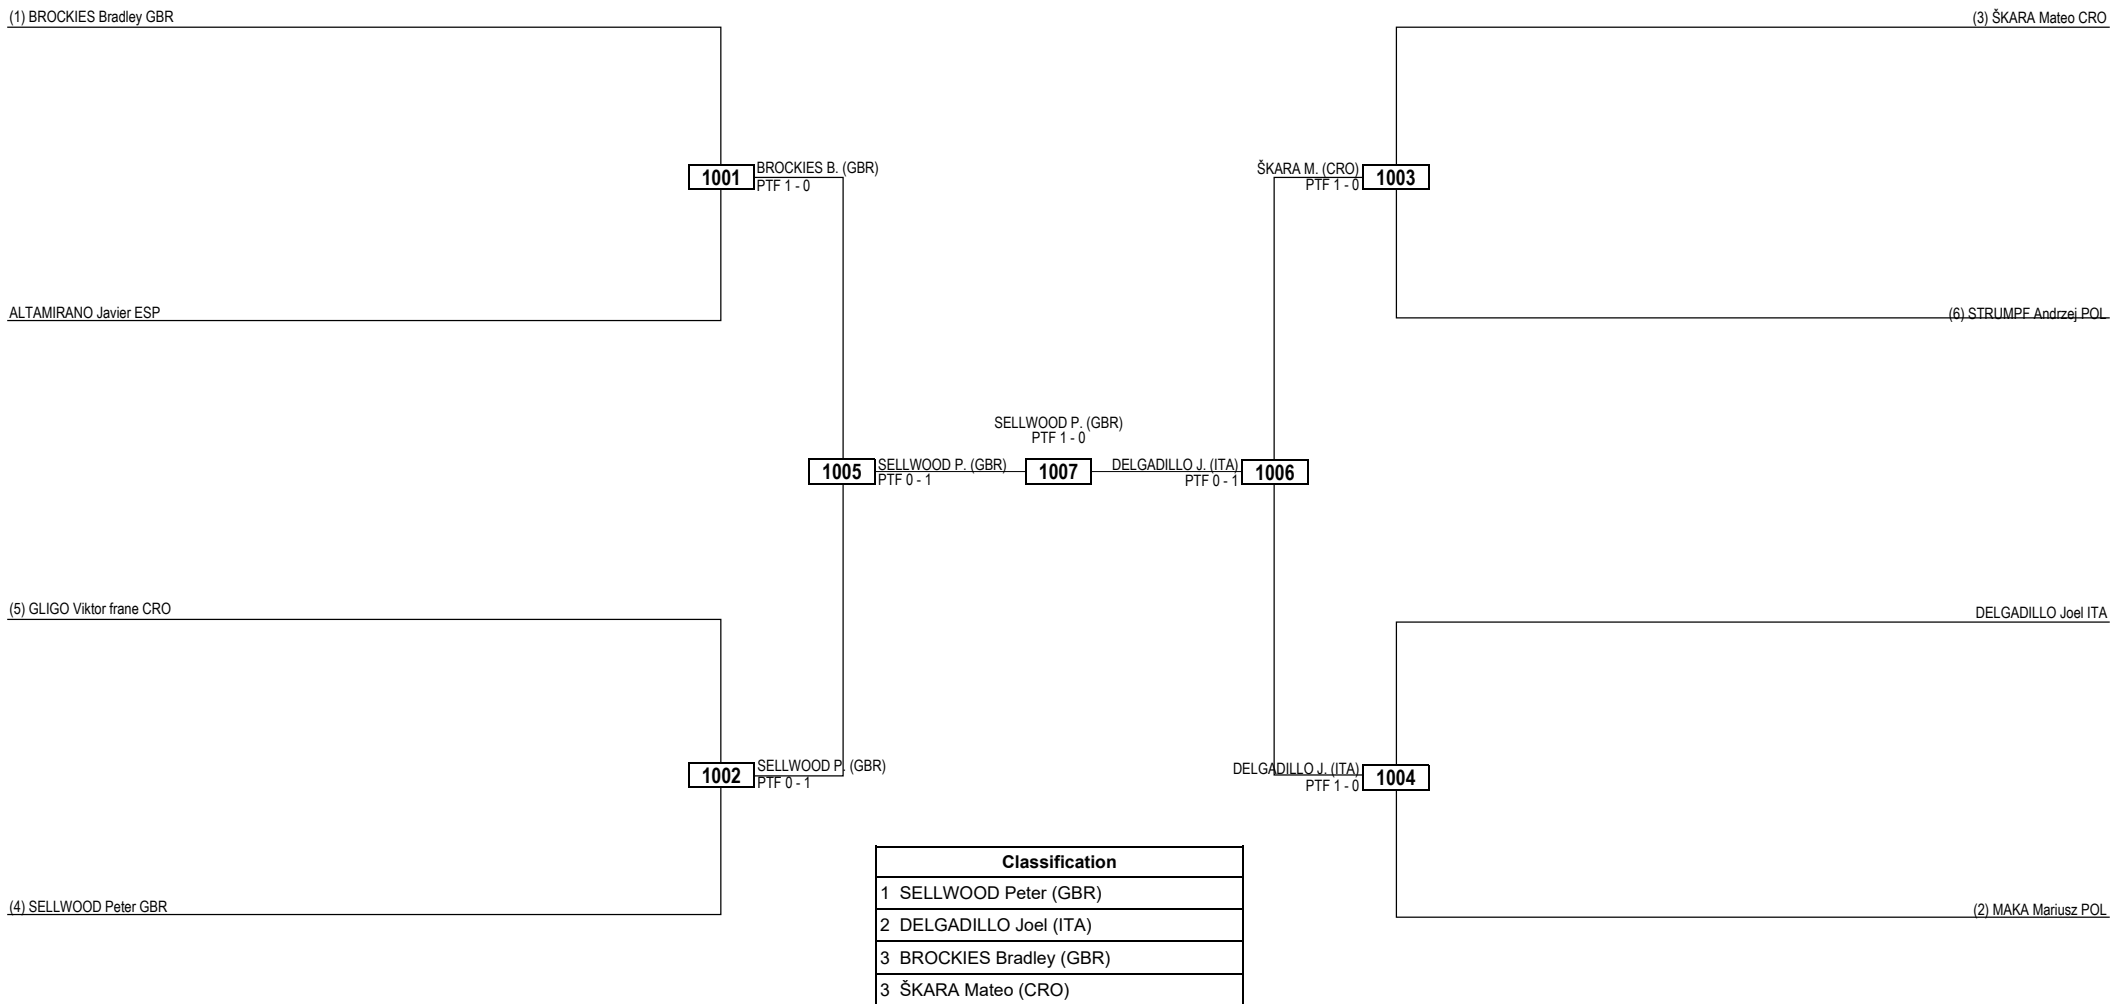

Quarterfinals Semifinals Final Semifinals Quarterfinals

LEGEND RSC: Win by Referee Stop the Contest WDR: Win by Withdrawal DQB: Win by Disqualification for unsportsmanlike behavior
(x) Seed PTF: Win by Final Score DSQ: Win by Disqualification R: Round

Round of 16 Quarterfinals Semifinals Final Semifinals Quarterfinals Round of 16

Quarterfinals Semifinals Final Semifinals Quarterfinals

LEGEND RSC: Win by Referee Stop the Contest WDR: Win by Withdrawal DQB: Win by Disqualification for unsportsmanlike behavior
(x) Seed PTF: Win by Final Score DSQ: Win by Disqualification R: Round