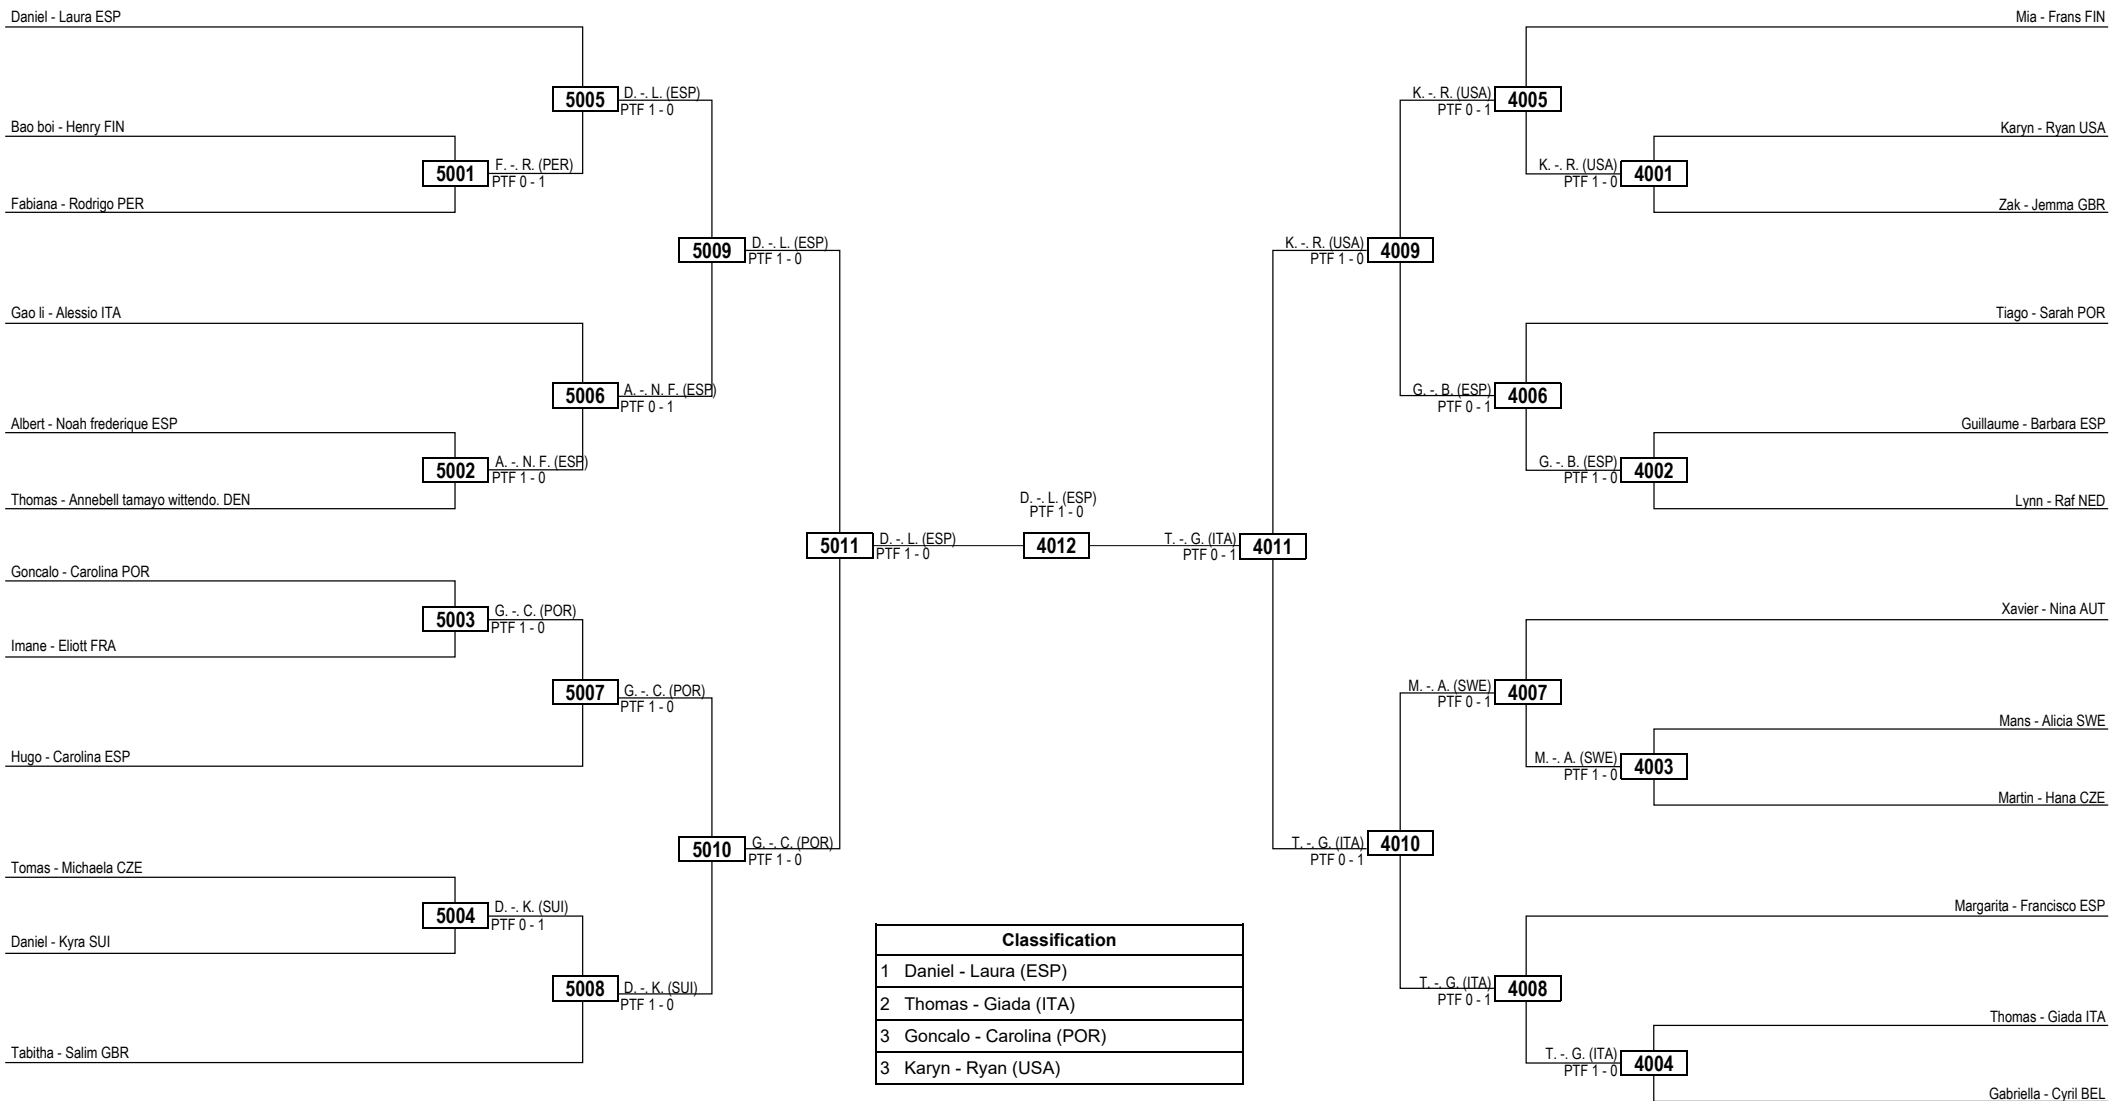

Round of 32 Round of 16 Quarterfinals Semifinals Final Semifinals Quarterfinals Round of 16 Round of 32

LEGEND RSC: Win by Referee Stop the Contest WDR: Win by Withdrawal DQB: Win by Disqualification for unsportsmanlike behavior
 (x) Seed PTF: Win by Final Score DSQ: Win by Disqualification R: Round