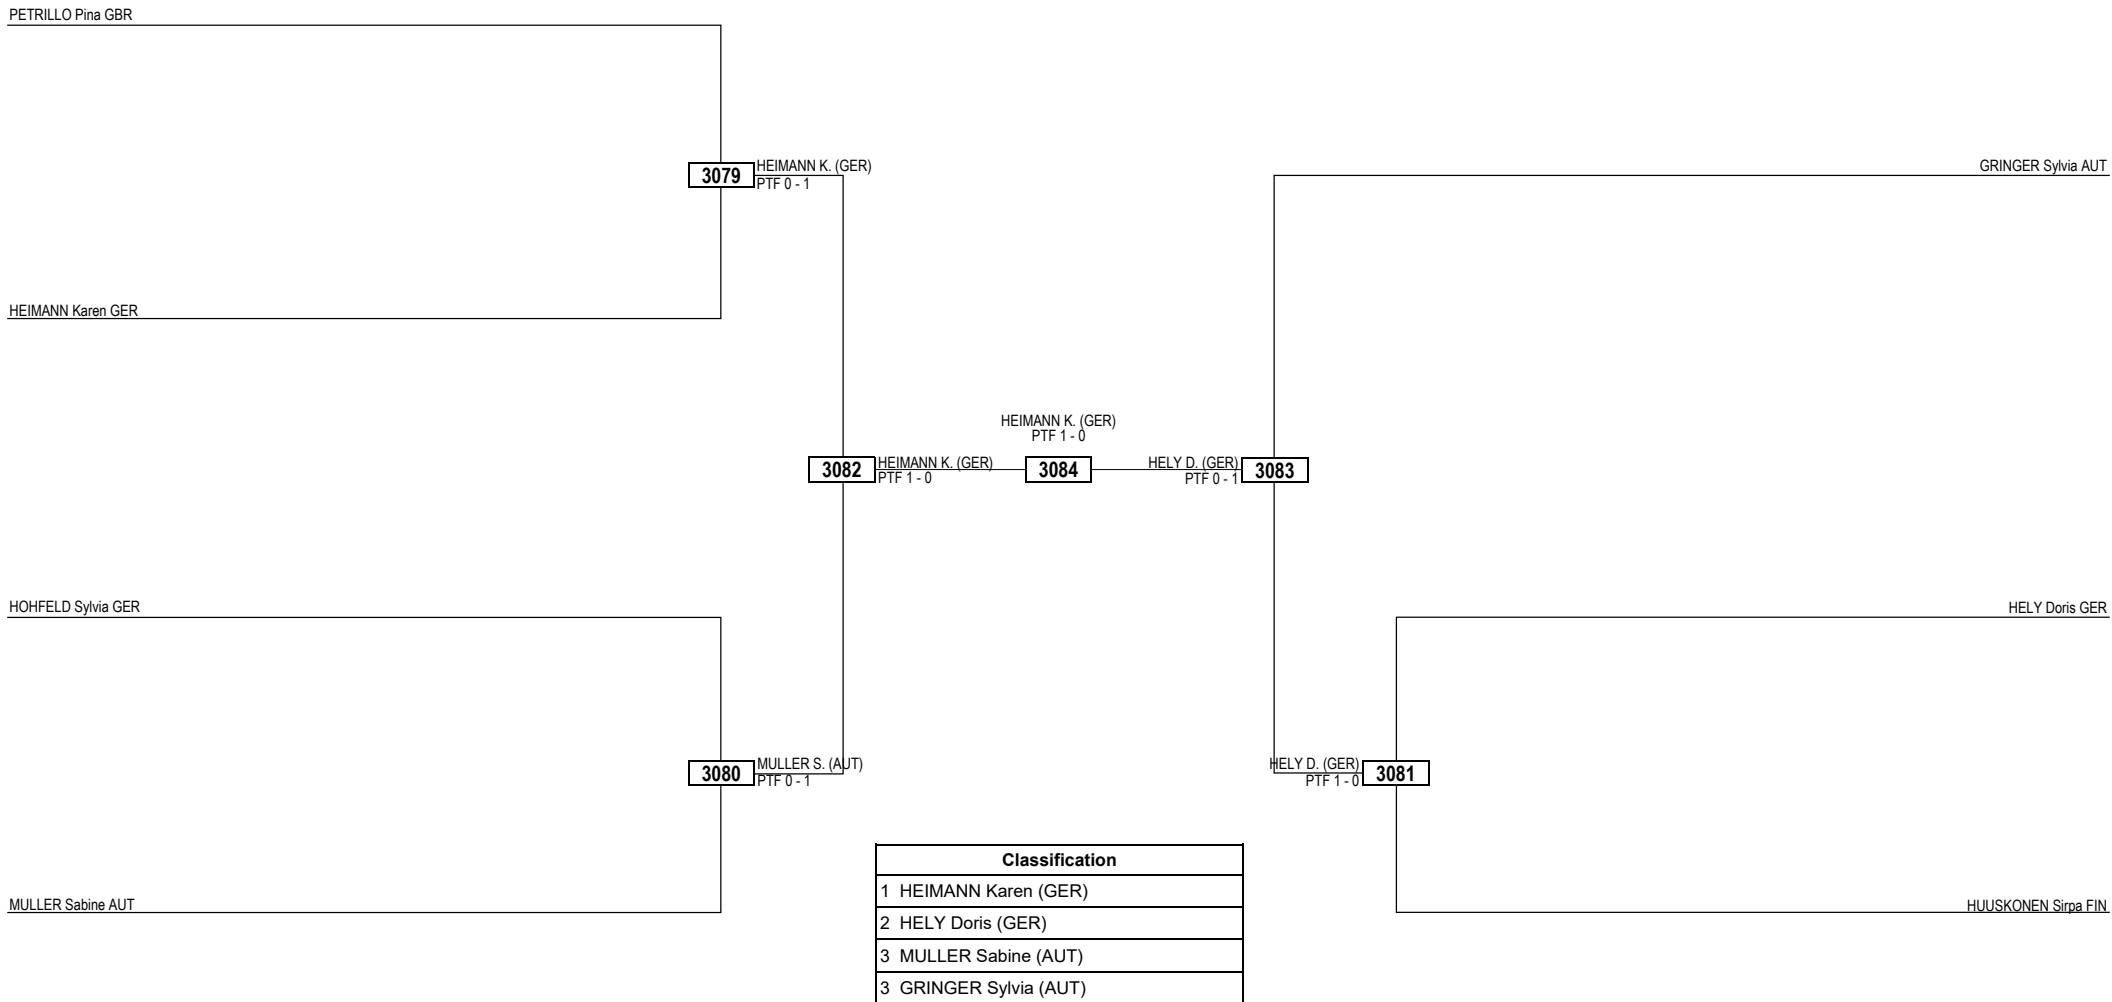

Quarterfinals   Semifinals   Final   Semifinals   Quarterfinals

LEGEND RSC: Win by Referee Stop the Contest   WDR: Win by Withdrawal   DQB: Win by Disqualification for unsportsmanlike behavior
(x) Seed   PTF: Win by Final Score   DSQ: Win by Disqualification   R: Round