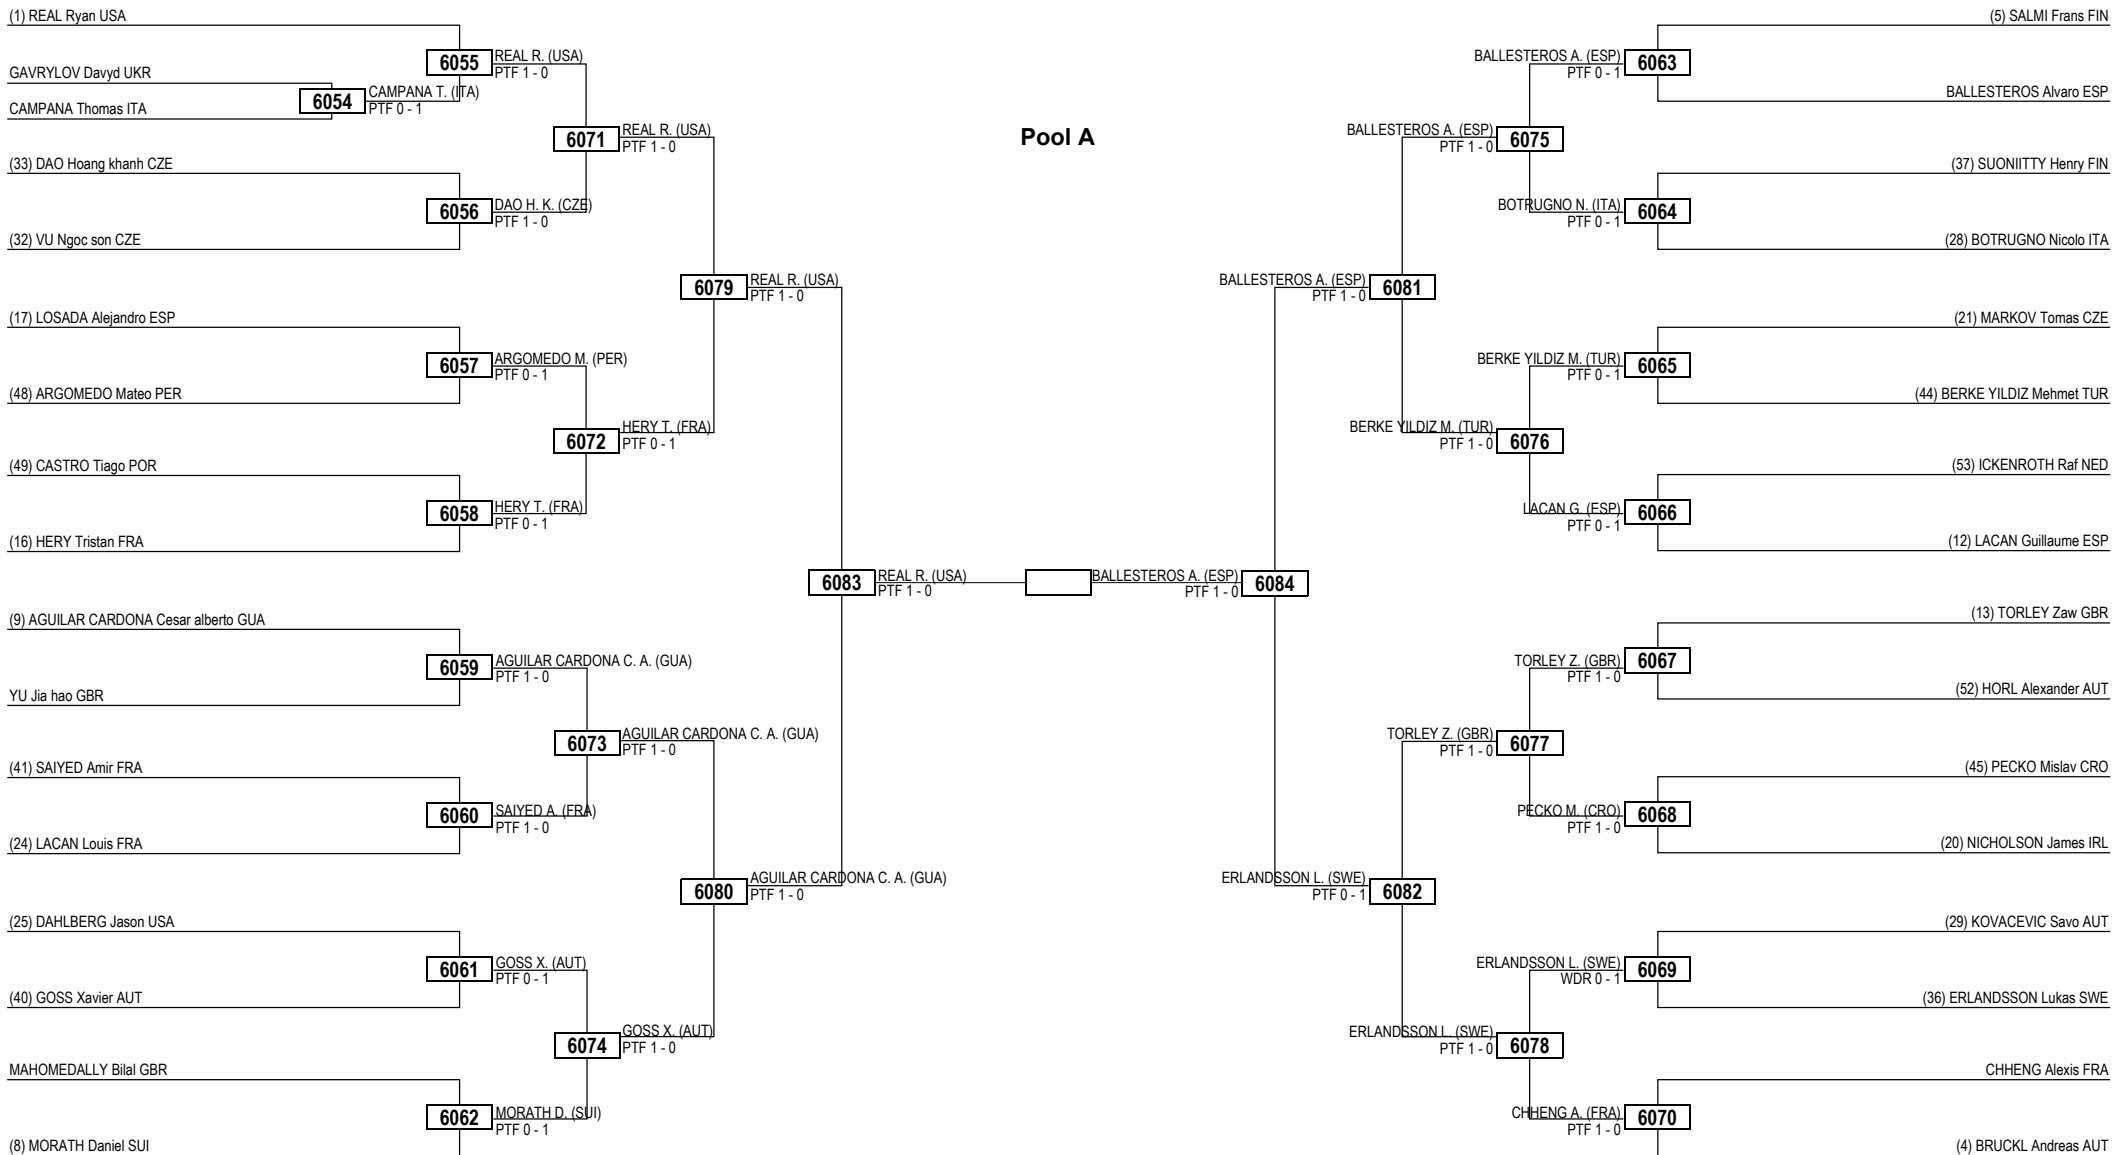

Round of 128   Round of 64   Round of 32   Round of 16   Quarterfinals   Semifinal   Quarterfinals   Round of 16   Round of 32   Round of 64   Round of 128

LEGEND RSC: Win by Referee Stop the Contest   WDR: Win by Withdrawal   DQB: Win by Disqualification for unsportsmanlike behavior
(x) Seed   PTF: Win by Final Score   DSQ: Win by Disqualification   R: Round