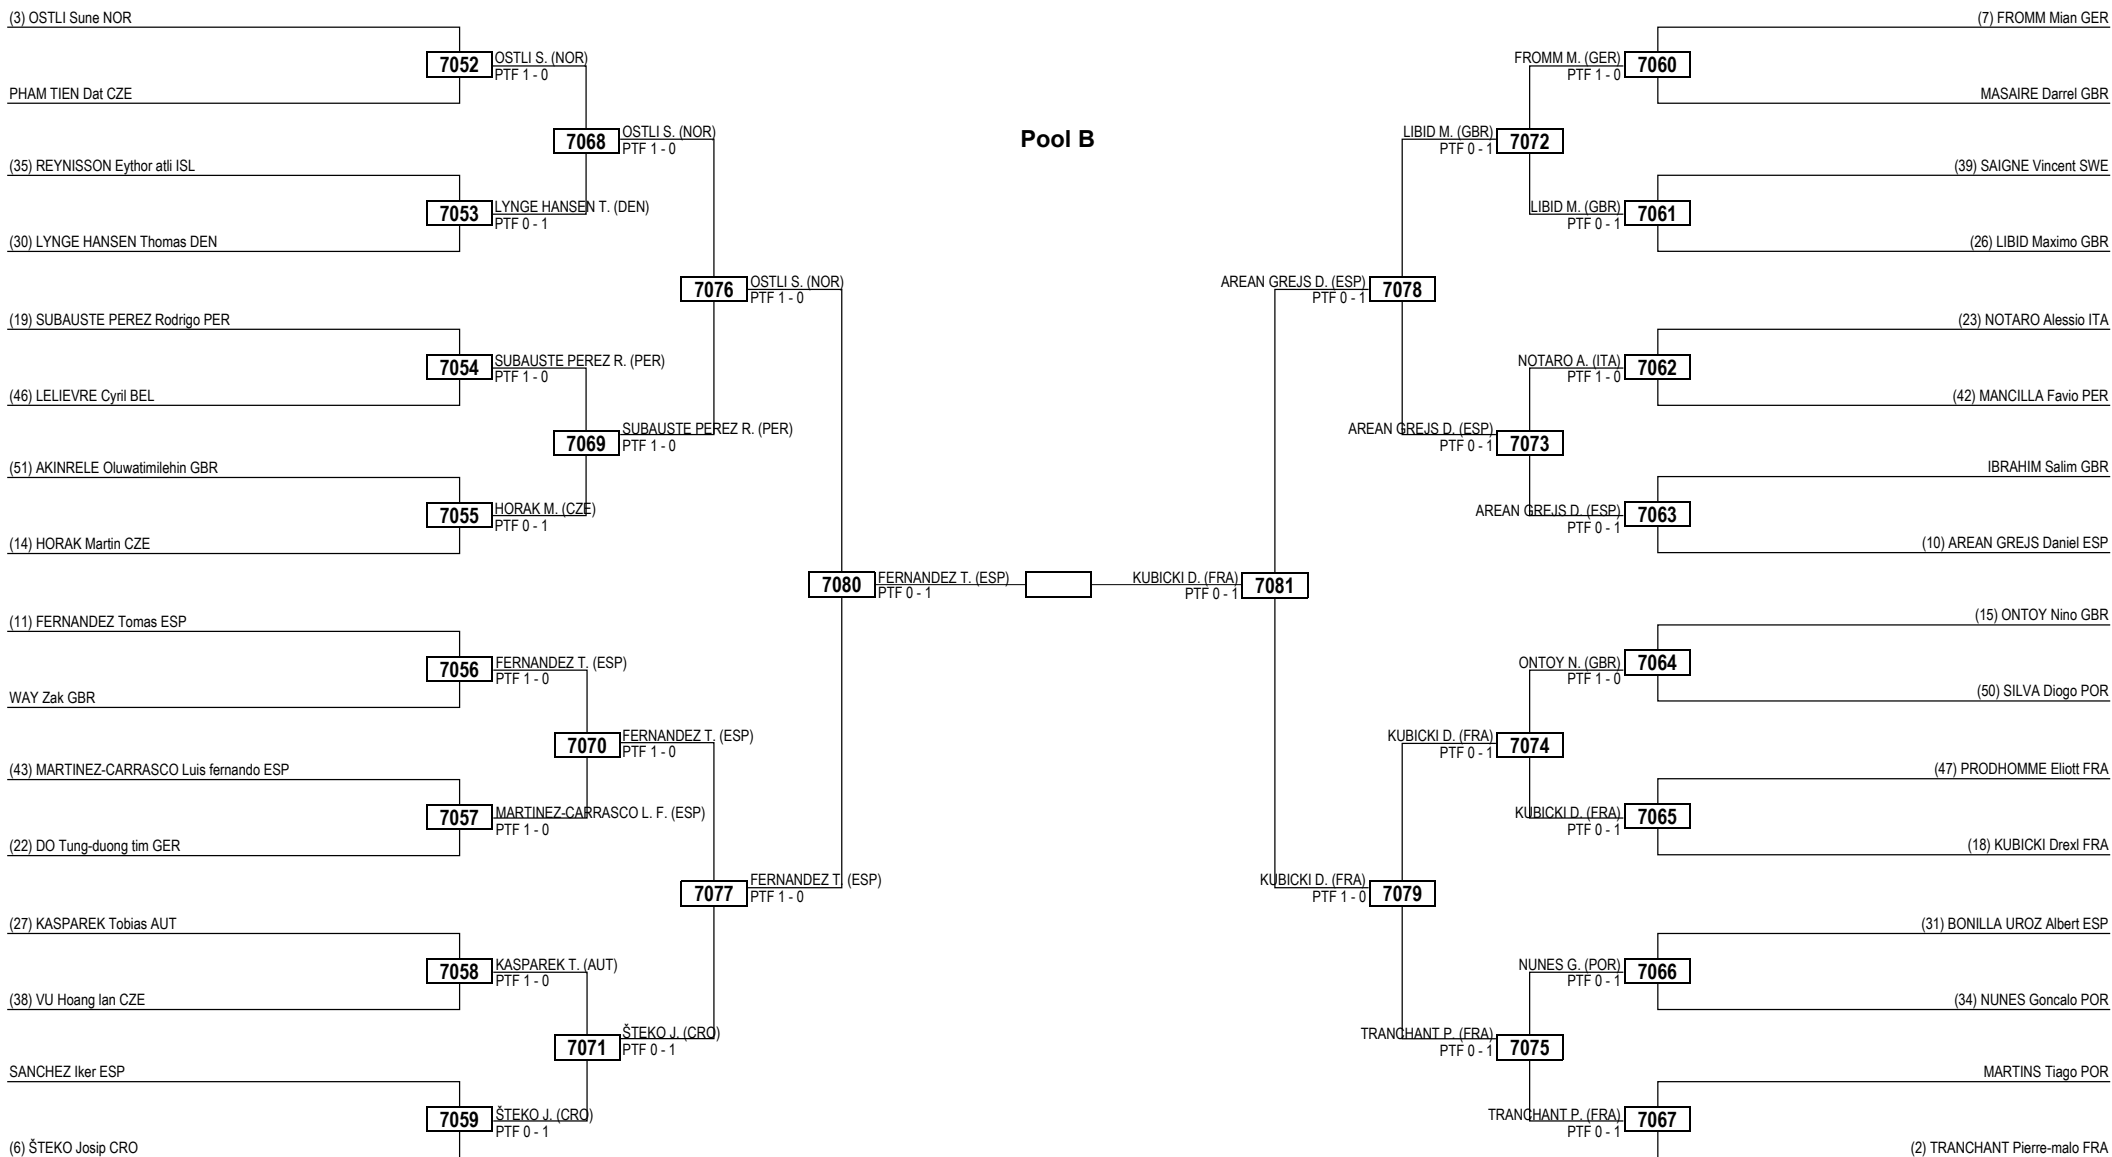

Round of 128   Round of 64   Round of 32   Round of 16   Quarterfinals   Semifinal   Quarterfinals   Round of 16   Round of 32   Round of 64   Round of 128

LEGEND RSC: Win by Referee Stop the Contest   WDR: Win by Withdrawal   DQB: Win by Disqualification for unsportsmanlike behavior
(x) Seed   PTF: Win by Final Score   DSQ: Win by Disqualification   R: Round