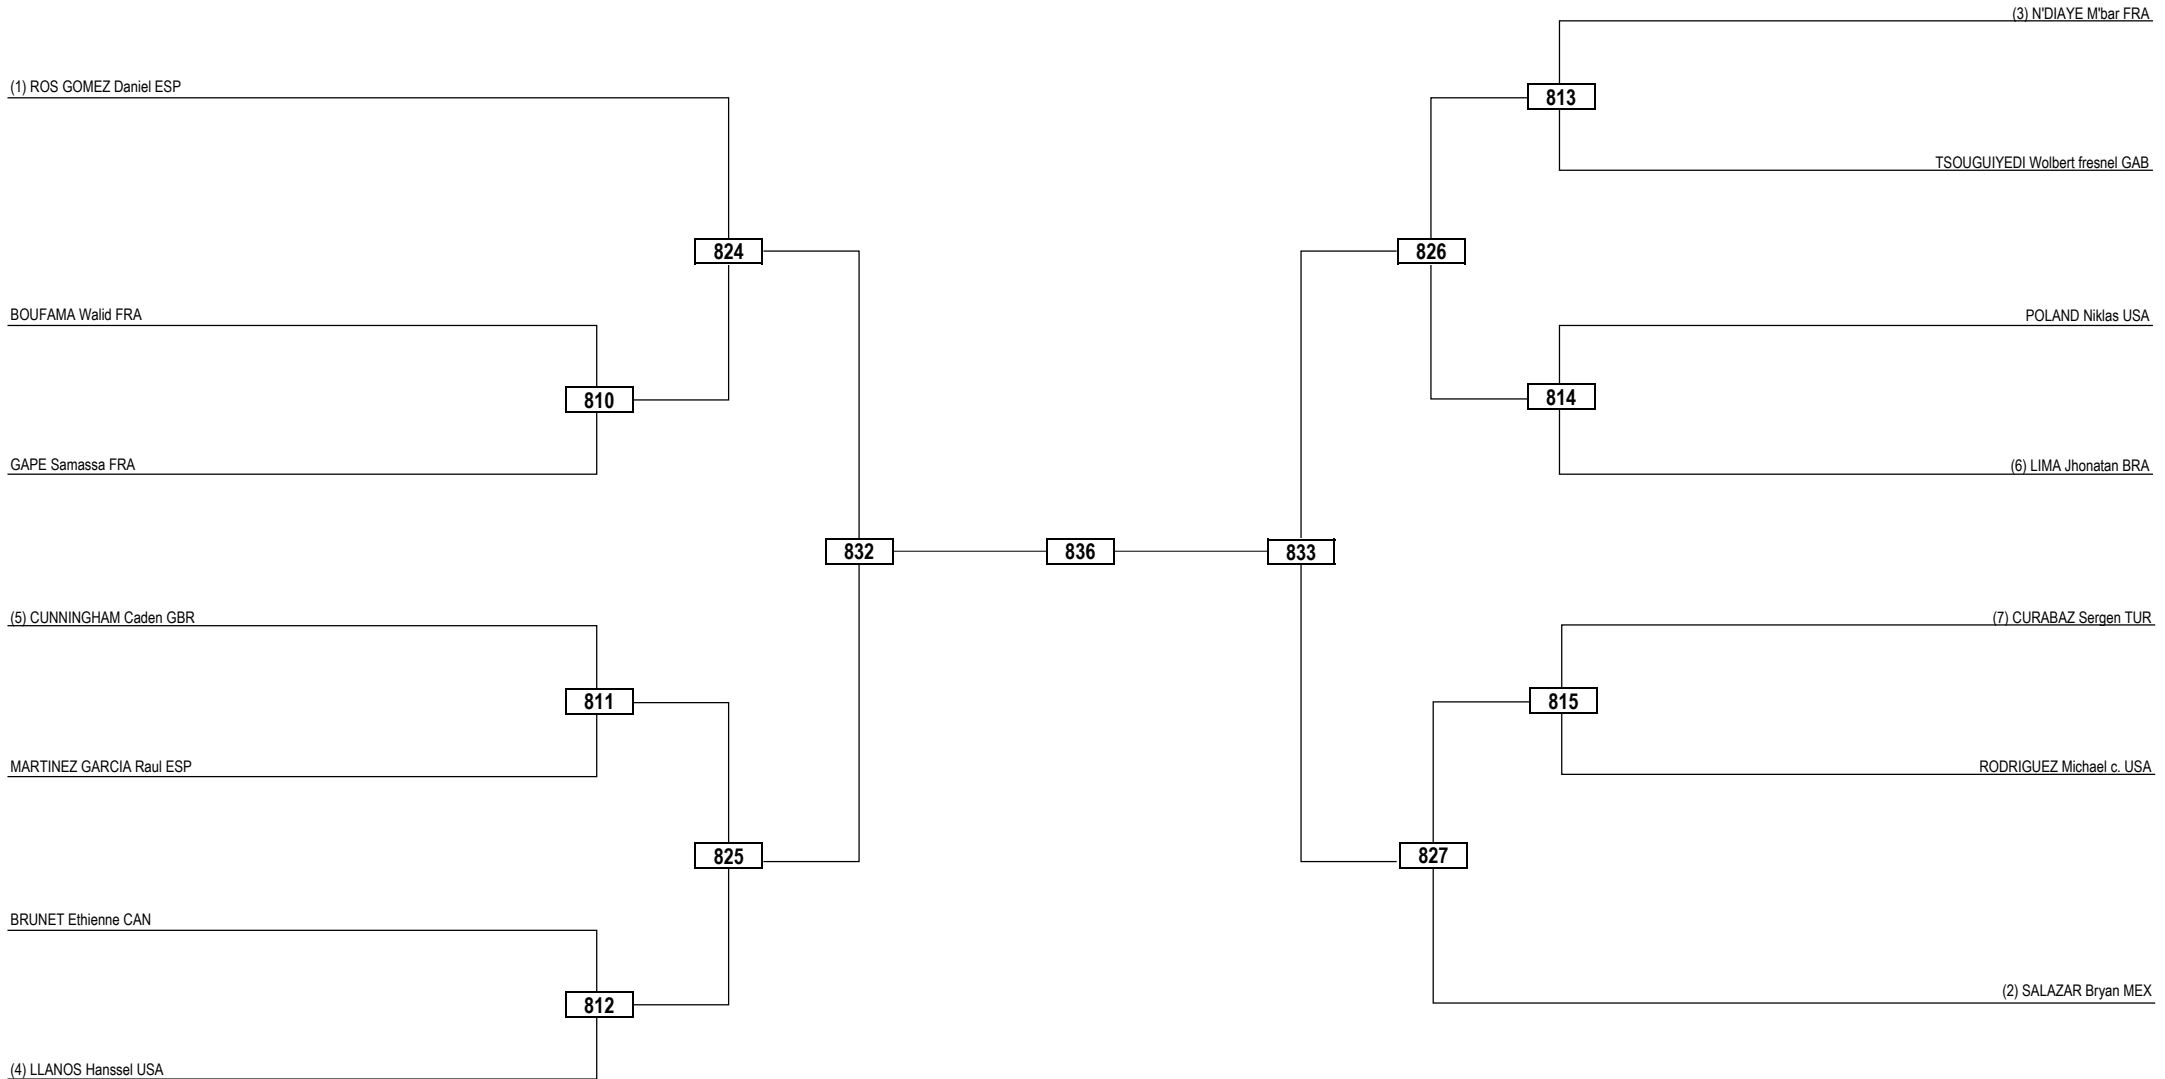

Round of 16   Quarterfinals   Semifinals   Final   Semifinals   Quarterfinals   Round of 16

LEGEND	RSC: Win by Referee Stop Contest	PTG: Win by Point Gap	SUP: Win by Superiority	DSQ: Win by Disqualification	DQB: Win by Disqualification for unsportsmanlike behavior	DWR: Double Withdrawal	R: Round
(x) Seed	PTF: Win by Final Score	GDP: Win by Golden Points	WDR: Win by Withdrawal	PUN: Win by Punitive Declaration	DDB: Double Disqualification for unsportsmanlike behavior	DDQ: Double Disqualification