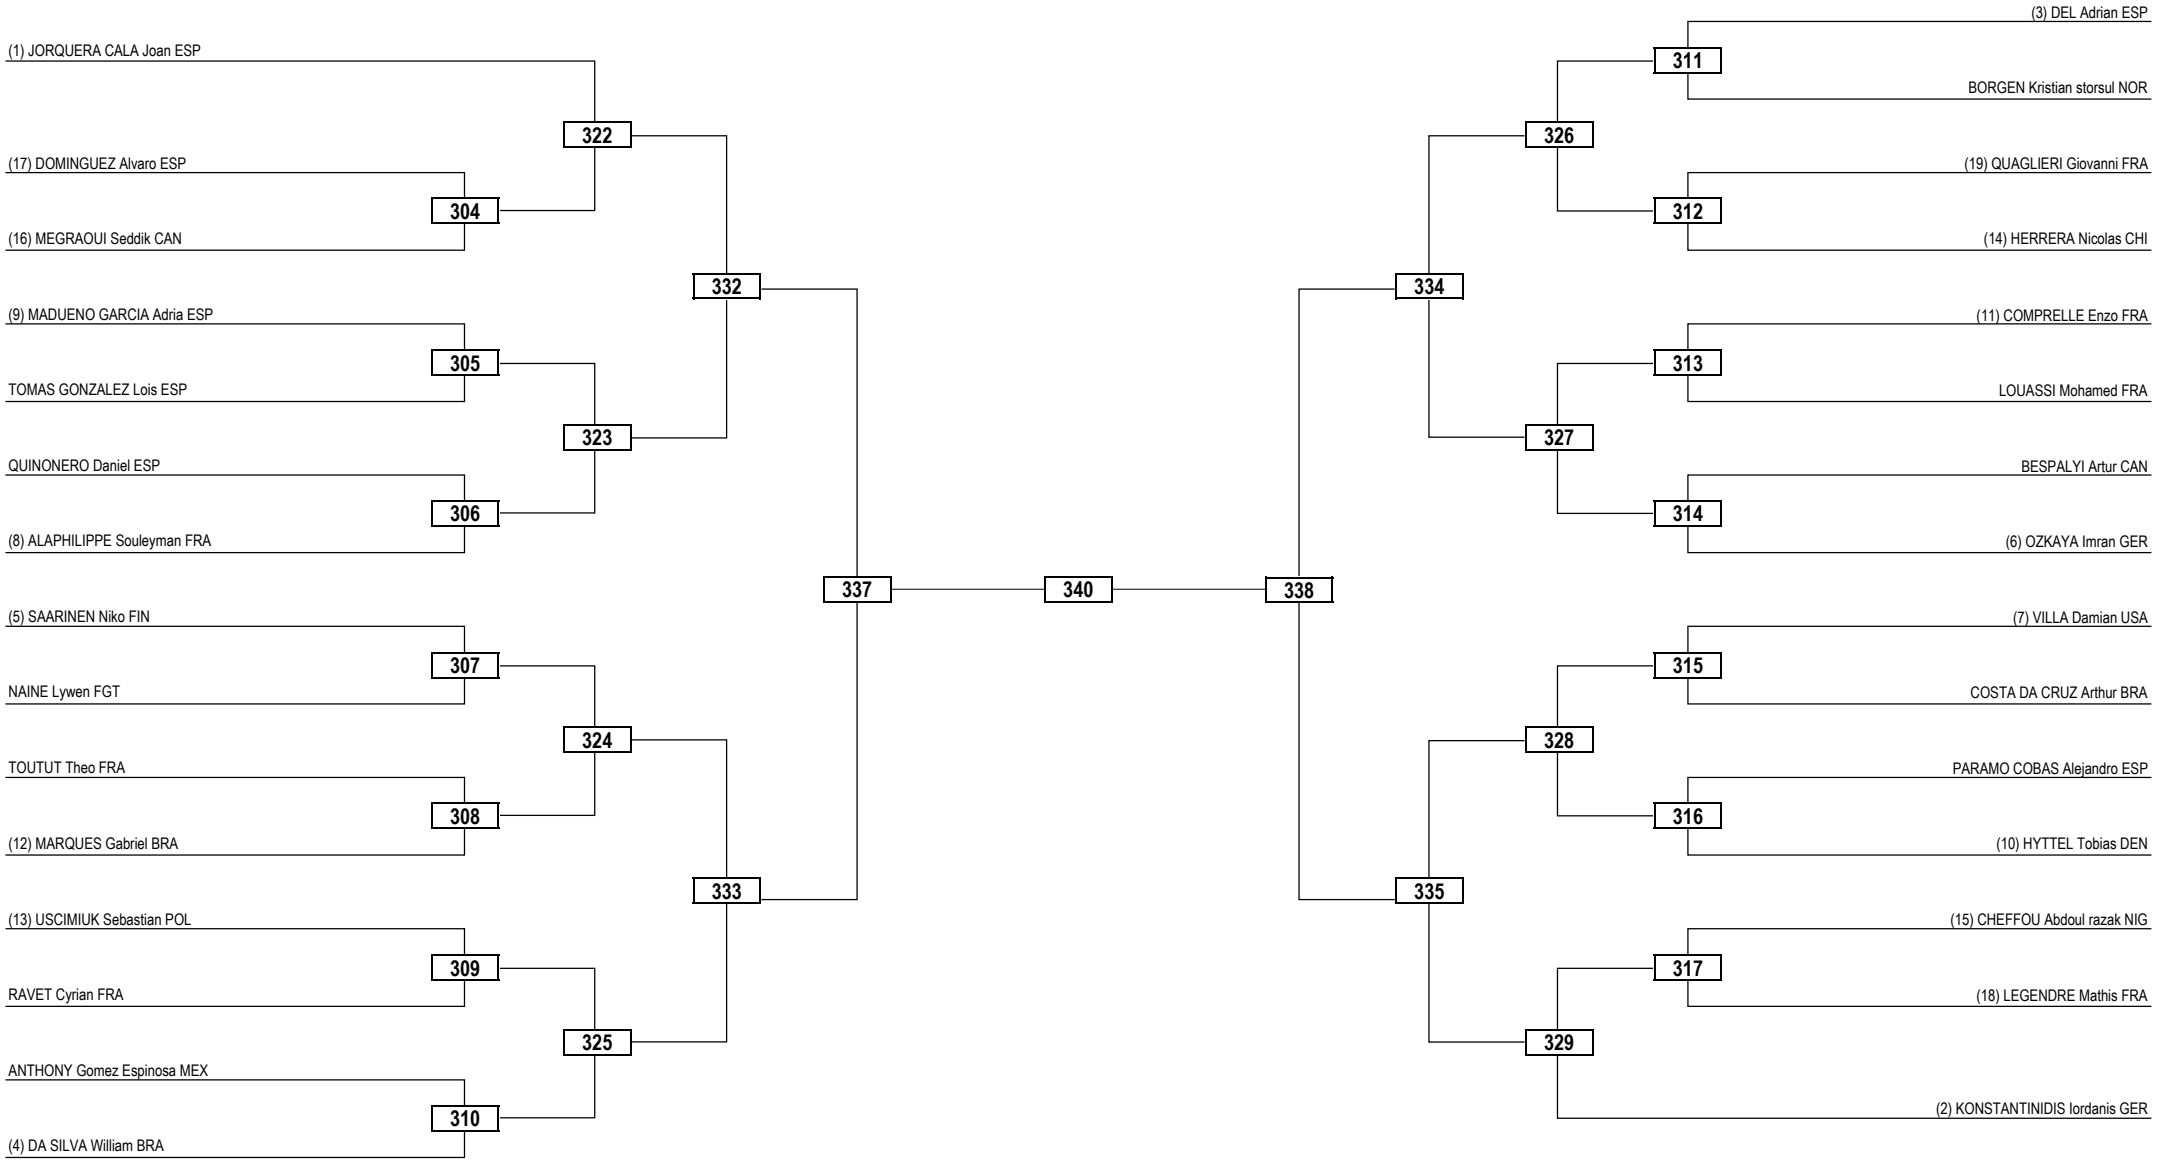

Round of 32 Round of 16 Quarterfinals Semifinals Final Semifinals Quarterfinals Round of 16 Round of 32

LEGEND	RSC: Win by Referee Stop Contest	PTG: Win by Point Gap	SUP: Win by Superiority	DSQ: Win by Disqualification	DQB: Win by Disqualification for unsportsmanlike behavior	DWR: Double Withdrawal	R: Round
(x) Seed	PTF: Win by Final Score	GDP: Win by Golden Points	WDR: Win by Withdrawal	PUN: Win by Punitive Declaration	DDB: Double Disqualification for unsportsmanlike behavior	DDQ: Double Disqualification	

Round of 32	Round of 16	Quarterfinals	Semifinals	Final	Semifinals	Quarterfinals	Round of 16	Round of 32
-------------	-------------	---------------	------------	-------	------------	---------------	-------------	-------------