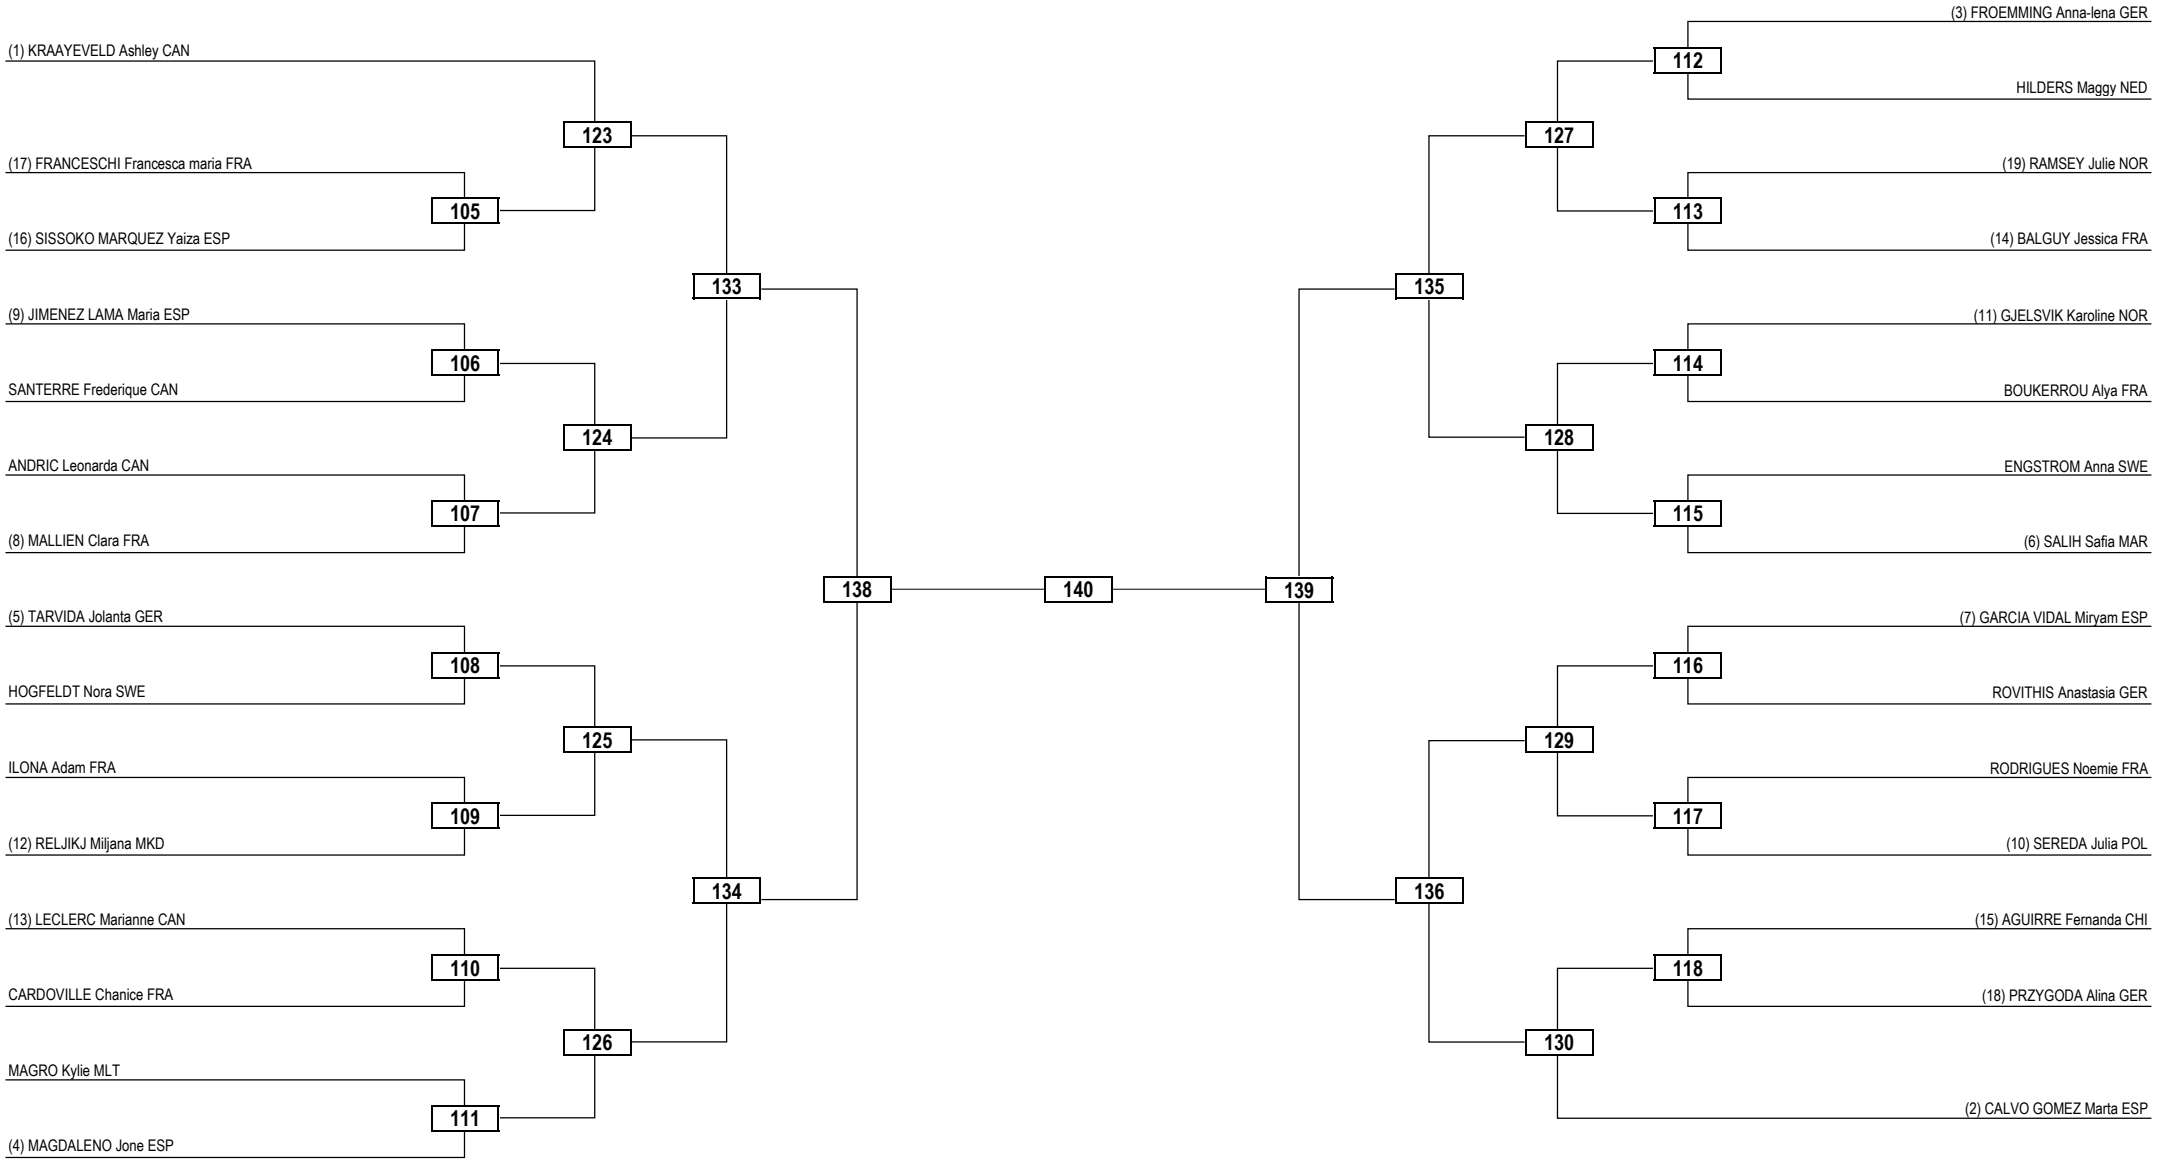

Round of 32   Round of 16   Quarterfinals   Semifinals   Final   Semifinals   Quarterfinals   Round of 16   Round of 32

LEGEND	RSC: Win by Referee Stop Contest	PTG: Win by Point Gap	SUP: Win by Superiority	DSQ: Win by Disqualification	DQB: Win by Disqualification for unsportsmanlike behavior	DWR: Double Withdrawal	R: Round
(x) Seed	PTF: Win by Final Score	GDP: Win by Golden Points	WDR: Win by Withdrawal	PUN: Win by Punitive Declaration	DDB: Double Disqualification for unsportsmanlike behavior	DDQ: Double Disqualification