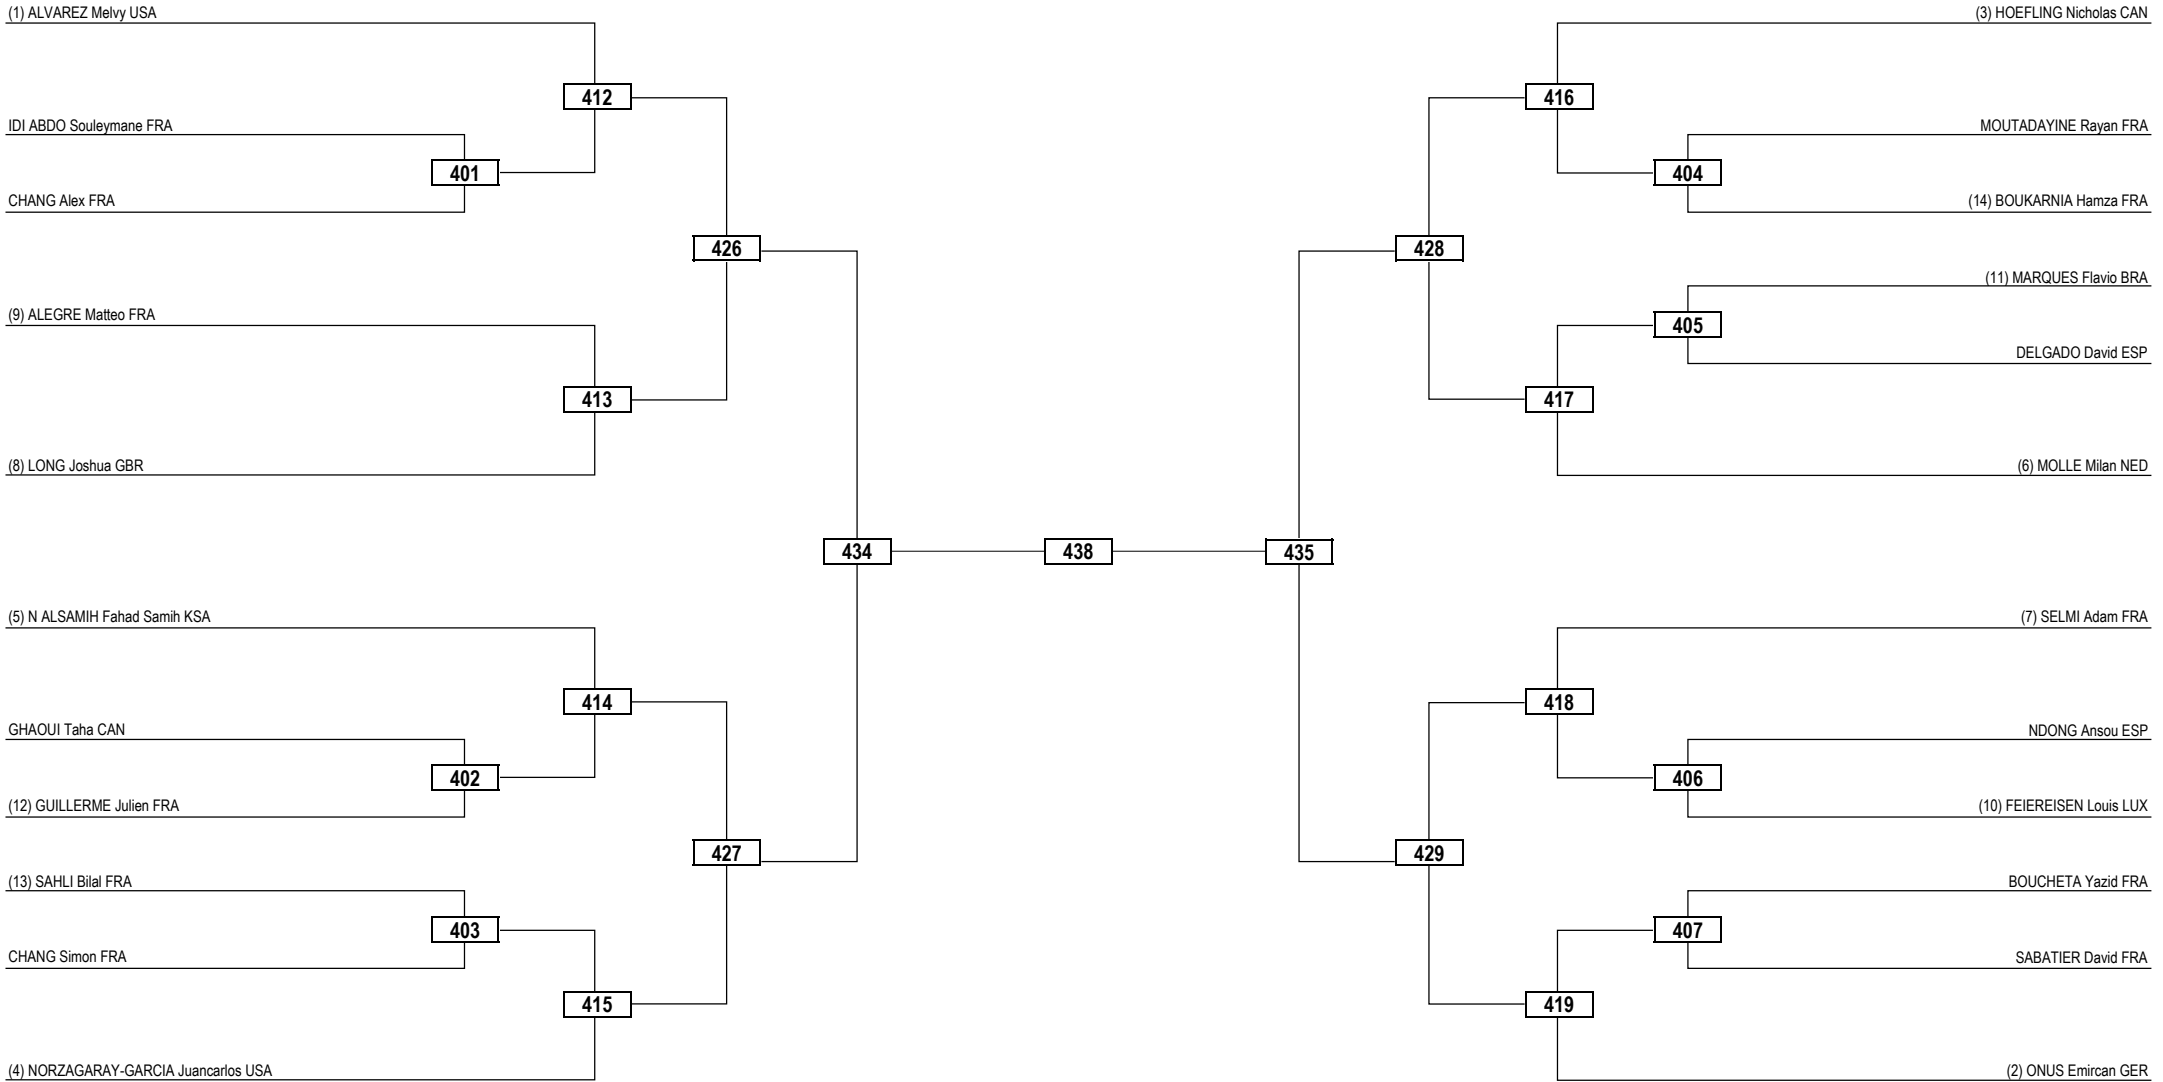

Round of 32 Round of 16 Quarterfinals Semifinals Final Semifinals Quarterfinals Round of 16 Round of 32

LEGEND	RSC: Win by Referee Stop Contest	PTG: Win by Point Gap	SUP: Win by Superiority	DSQ: Win by Disqualification	DQB: Win by Disqualification for unsportsmanlike behavior	DWR: Double Withdrawal	R: Round
(x) Seed	PTF: Win by Final Score	GDP: Win by Golden Points	WDR: Win by Withdrawal	PUN: Win by Punitive Declaration	DDB: Double Disqualification for unsportsmanlike behavior	DDQ: Double Disqualification	

Round of 32	Round of 16	Quarterfinals	Semifinals	Final	Semifinals	Quarterfinals	Round of 16	Round of 32
-------------	-------------	---------------	------------	-------	------------	---------------	-------------	-------------