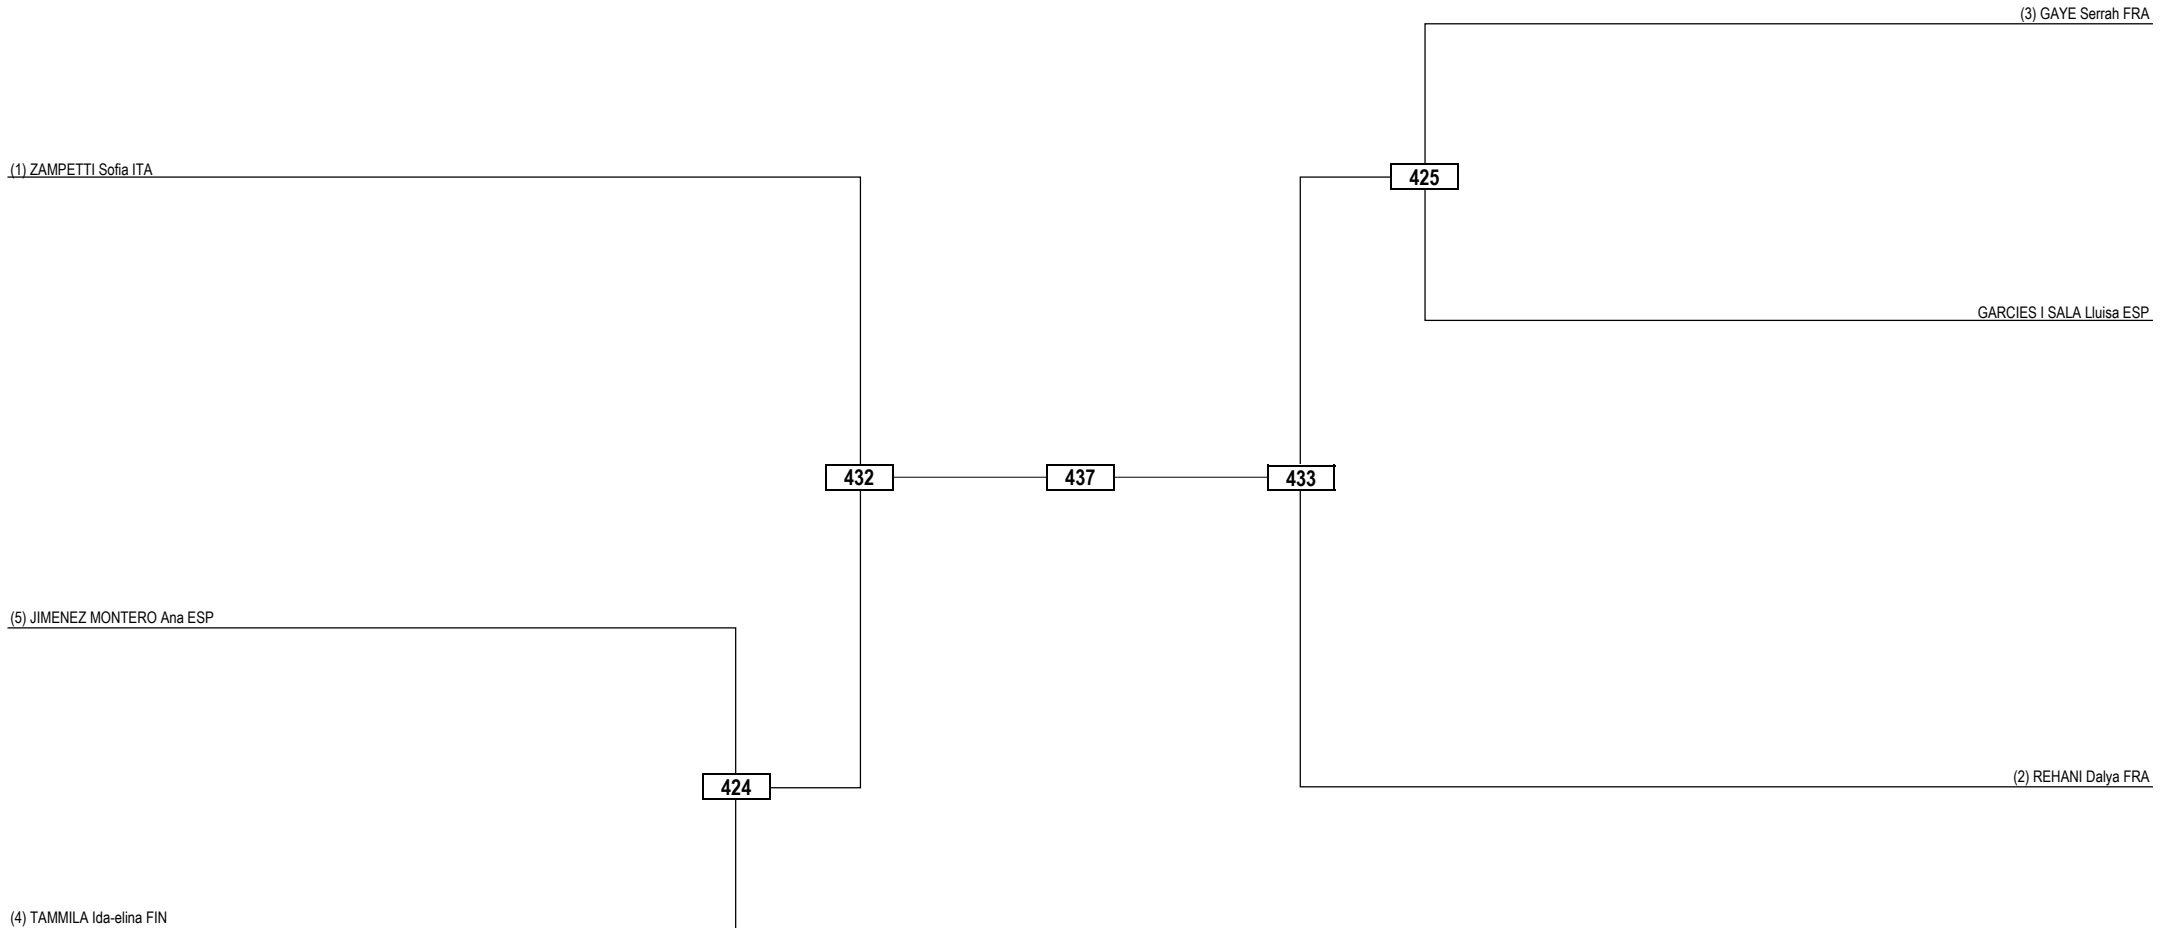

Quarterfinals   Semifinals   Final   Semifinals   Quarterfinals

LEGEND	RSC: Win by Referee Stop Contest	PTG: Win by Point Gap	SUP: Win by Superiority	DSQ: Win by Disqualification	DQB: Win by Disqualification for unsportsmanlike behavior	DWR: Double Withdrawal	R: Round
(x) Seed	PTF: Win by Final Score	GDP: Win by Golden Points	WDR: Win by Withdrawal	PUN: Win by Punitive Declaration	DDB: Double Disqualification for unsportsmanlike behavior	DDQ: Double Disqualification