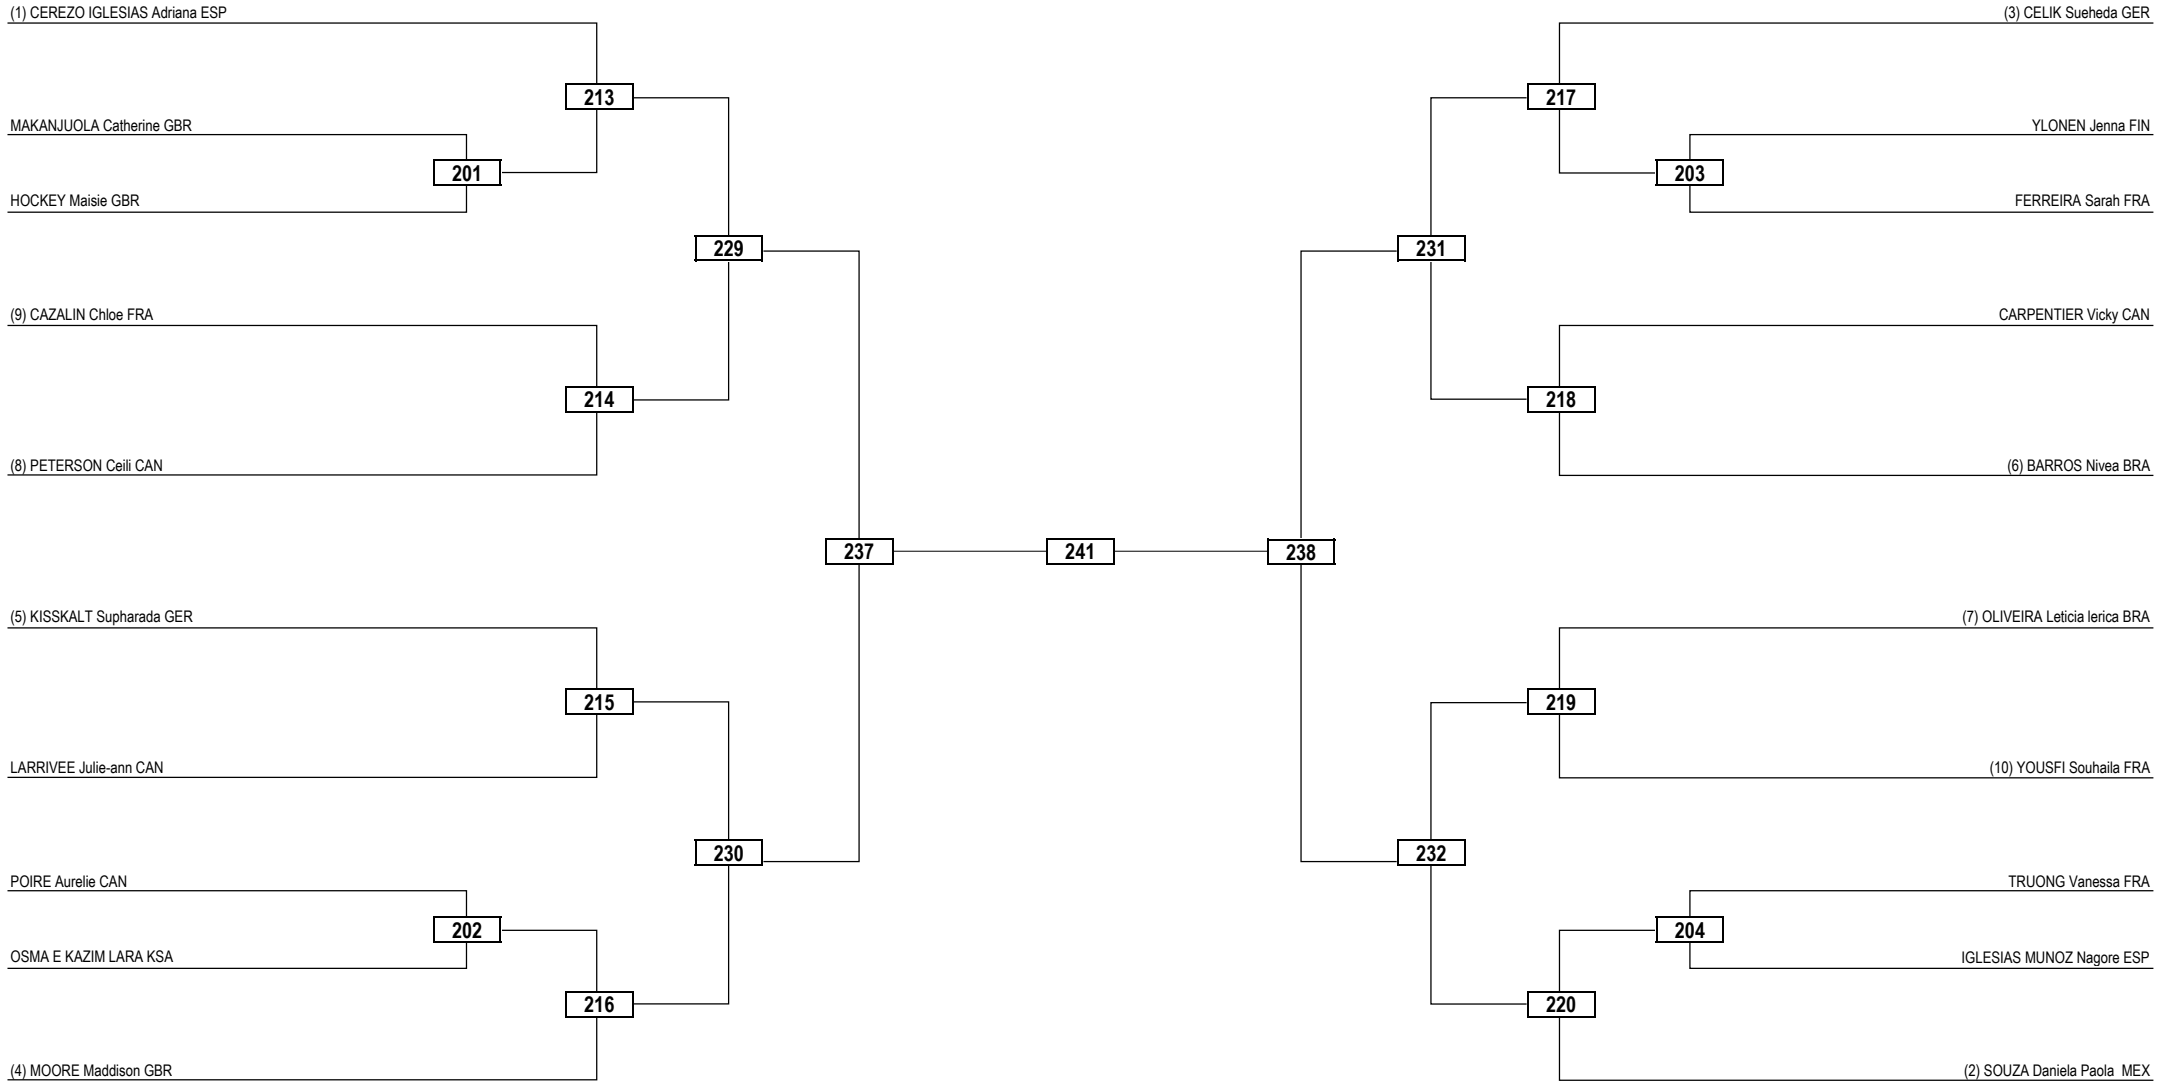

Round of 32   Round of 16   Quarterfinals   Semifinals   Final   Semifinals   Quarterfinals   Round of 16   Round of 32

LEGEND	RSC: Win by Referee Stop Contest	PTG: Win by Point Gap	SUP: Win by Superiority	DSQ: Win by Disqualification	DQB: Win by Disqualification for unsportsmanlike behavior	DWR: Double Withdrawal	R: Round
(x) Seed	PTF: Win by Final Score	GDP: Win by Golden Points	WDR: Win by Withdrawal	PUN: Win by Punitive Declaration	DDB: Double Disqualification for unsportsmanlike behavior	DDQ: Double Disqualification