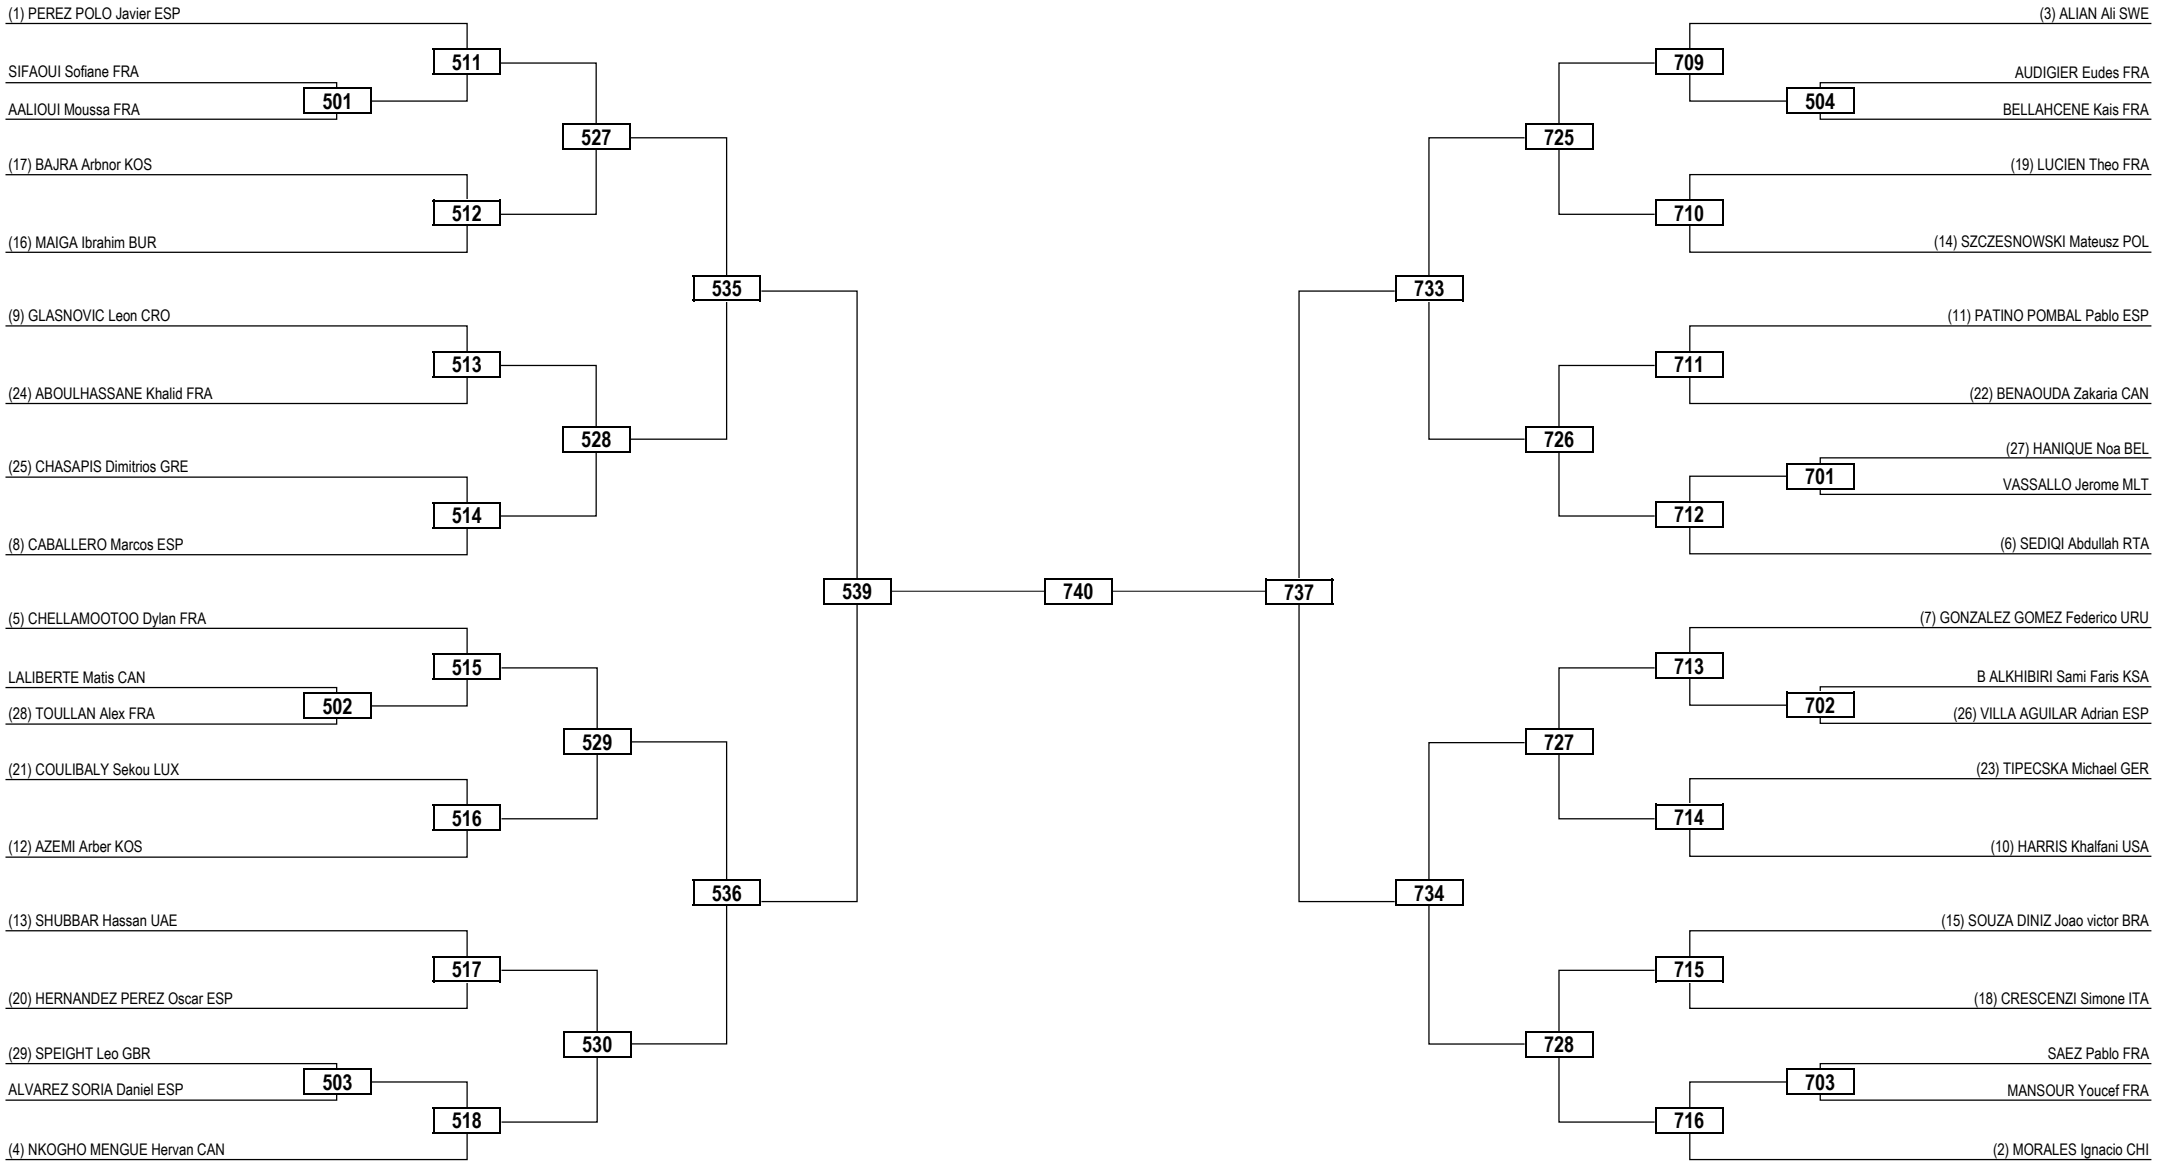

Round of 64   Round of 32   Round of 16   Quarterfinals   Semifinals   Final   Semifinals   Quarterfinals   Round of 16   Round of 32   Round of 64

LEGEND RSC: Win by Referee Stop Contest   PTG: Win by Point Gap   SUP: Win by Superiority   DSQ: Win by Disqualification   DQB: Win by Disqualification for unsportsmanlike behavior   DWR: Double Withdrawal   R: Round
(x) Seed   PTF: Win by Final Score   GDP: Win by Golden Points   WDR: Win by Withdrawal   PUN: Win by Punitive Declaration   DDB: Double Disqualification for unsportsmanlike behavior   DDQ: Double Disqualification