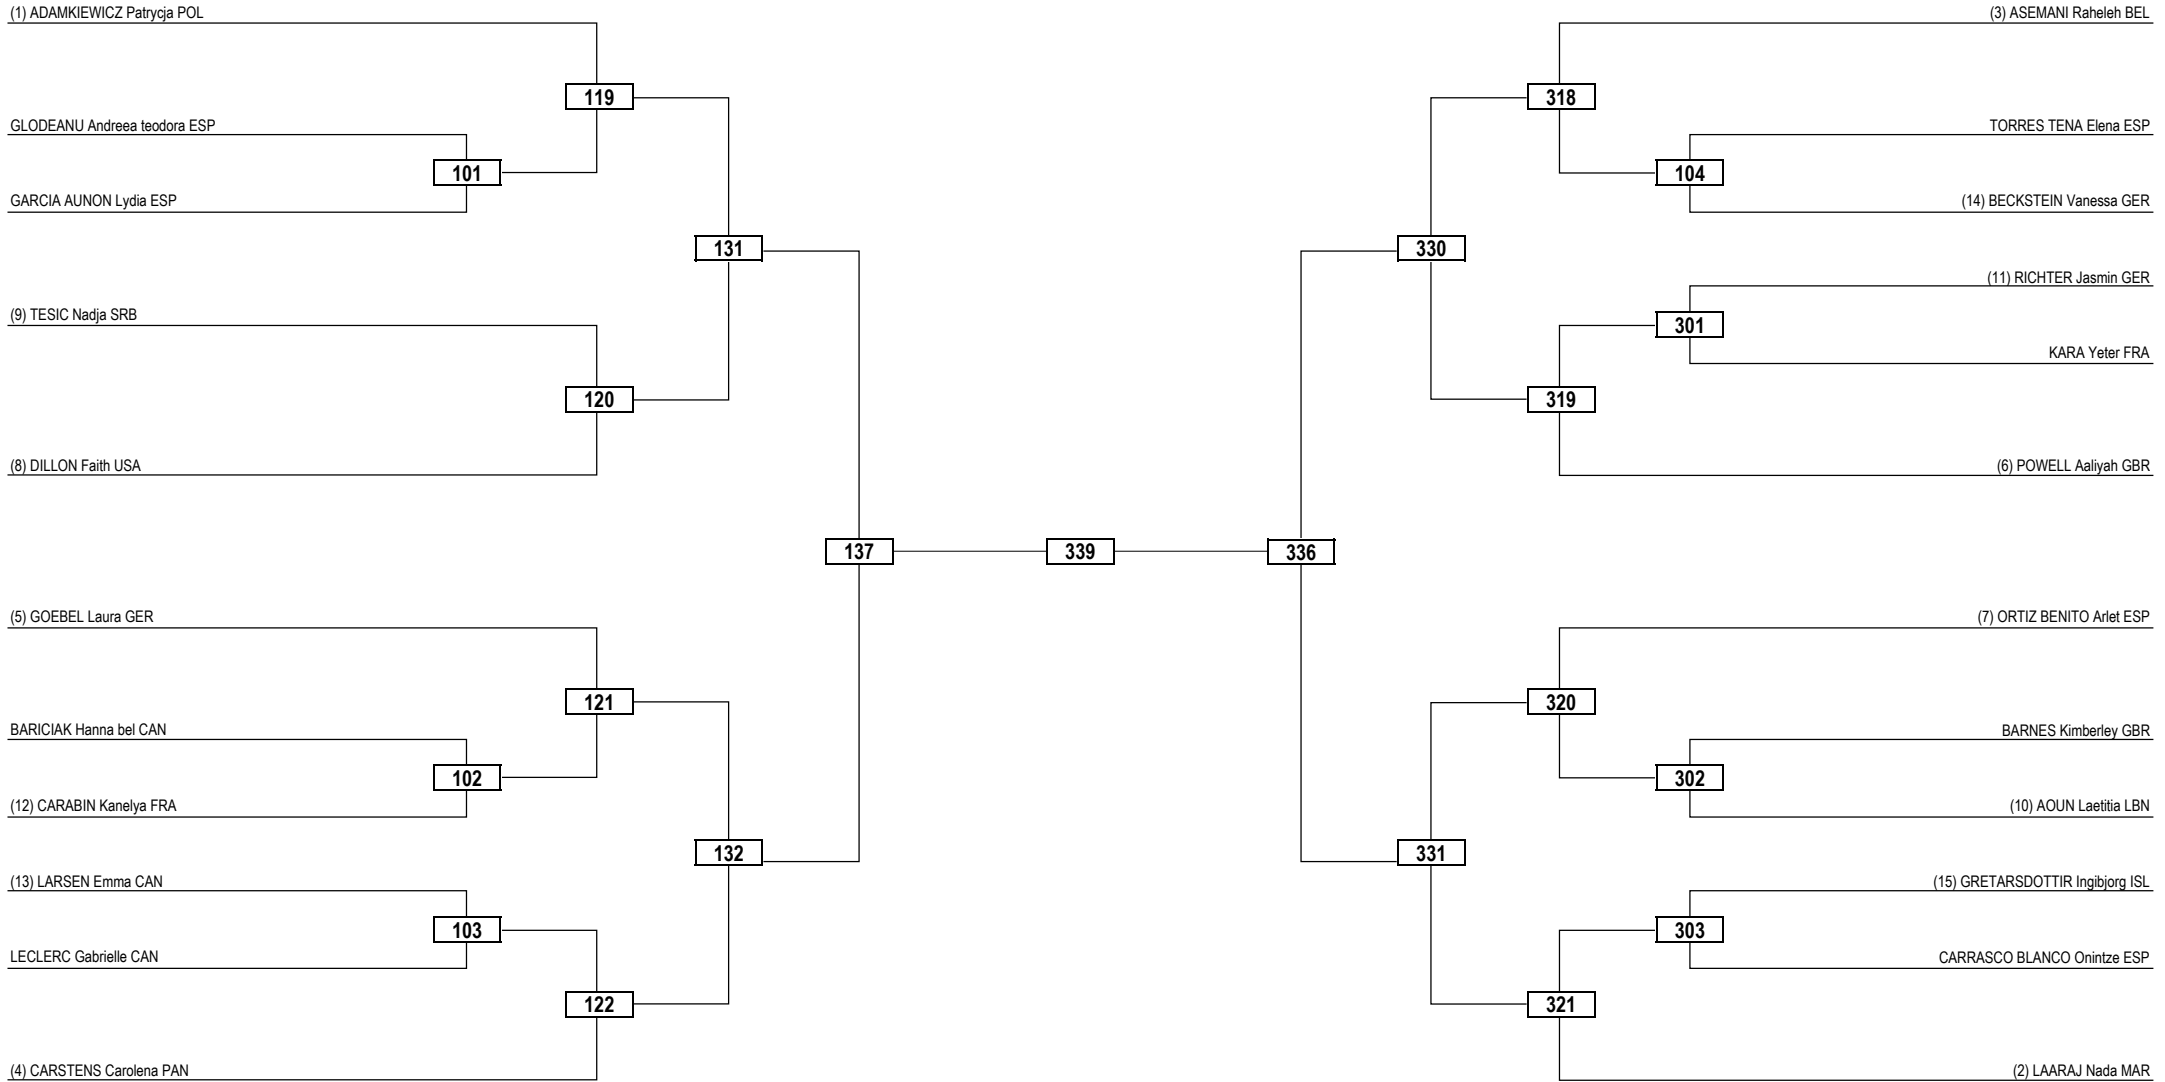

Round of 32   Round of 16   Quarterfinals   Semifinals   Final   Semifinals   Quarterfinals   Round of 16   Round of 32

LEGEND	RSC: Win by Referee Stop Contest	PTG: Win by Point Gap	SUP: Win by Superiority	DSQ: Win by Disqualification	DQB: Win by Disqualification for unsportsmanlike behavior	DWR: Double Withdrawal	R: Round
(x) Seed	PTF: Win by Final Score	GDP: Win by Golden Points	WDR: Win by Withdrawal	PUN: Win by Punitive Declaration	DDB: Double Disqualification for unsportsmanlike behavior	DDQ: Double Disqualification