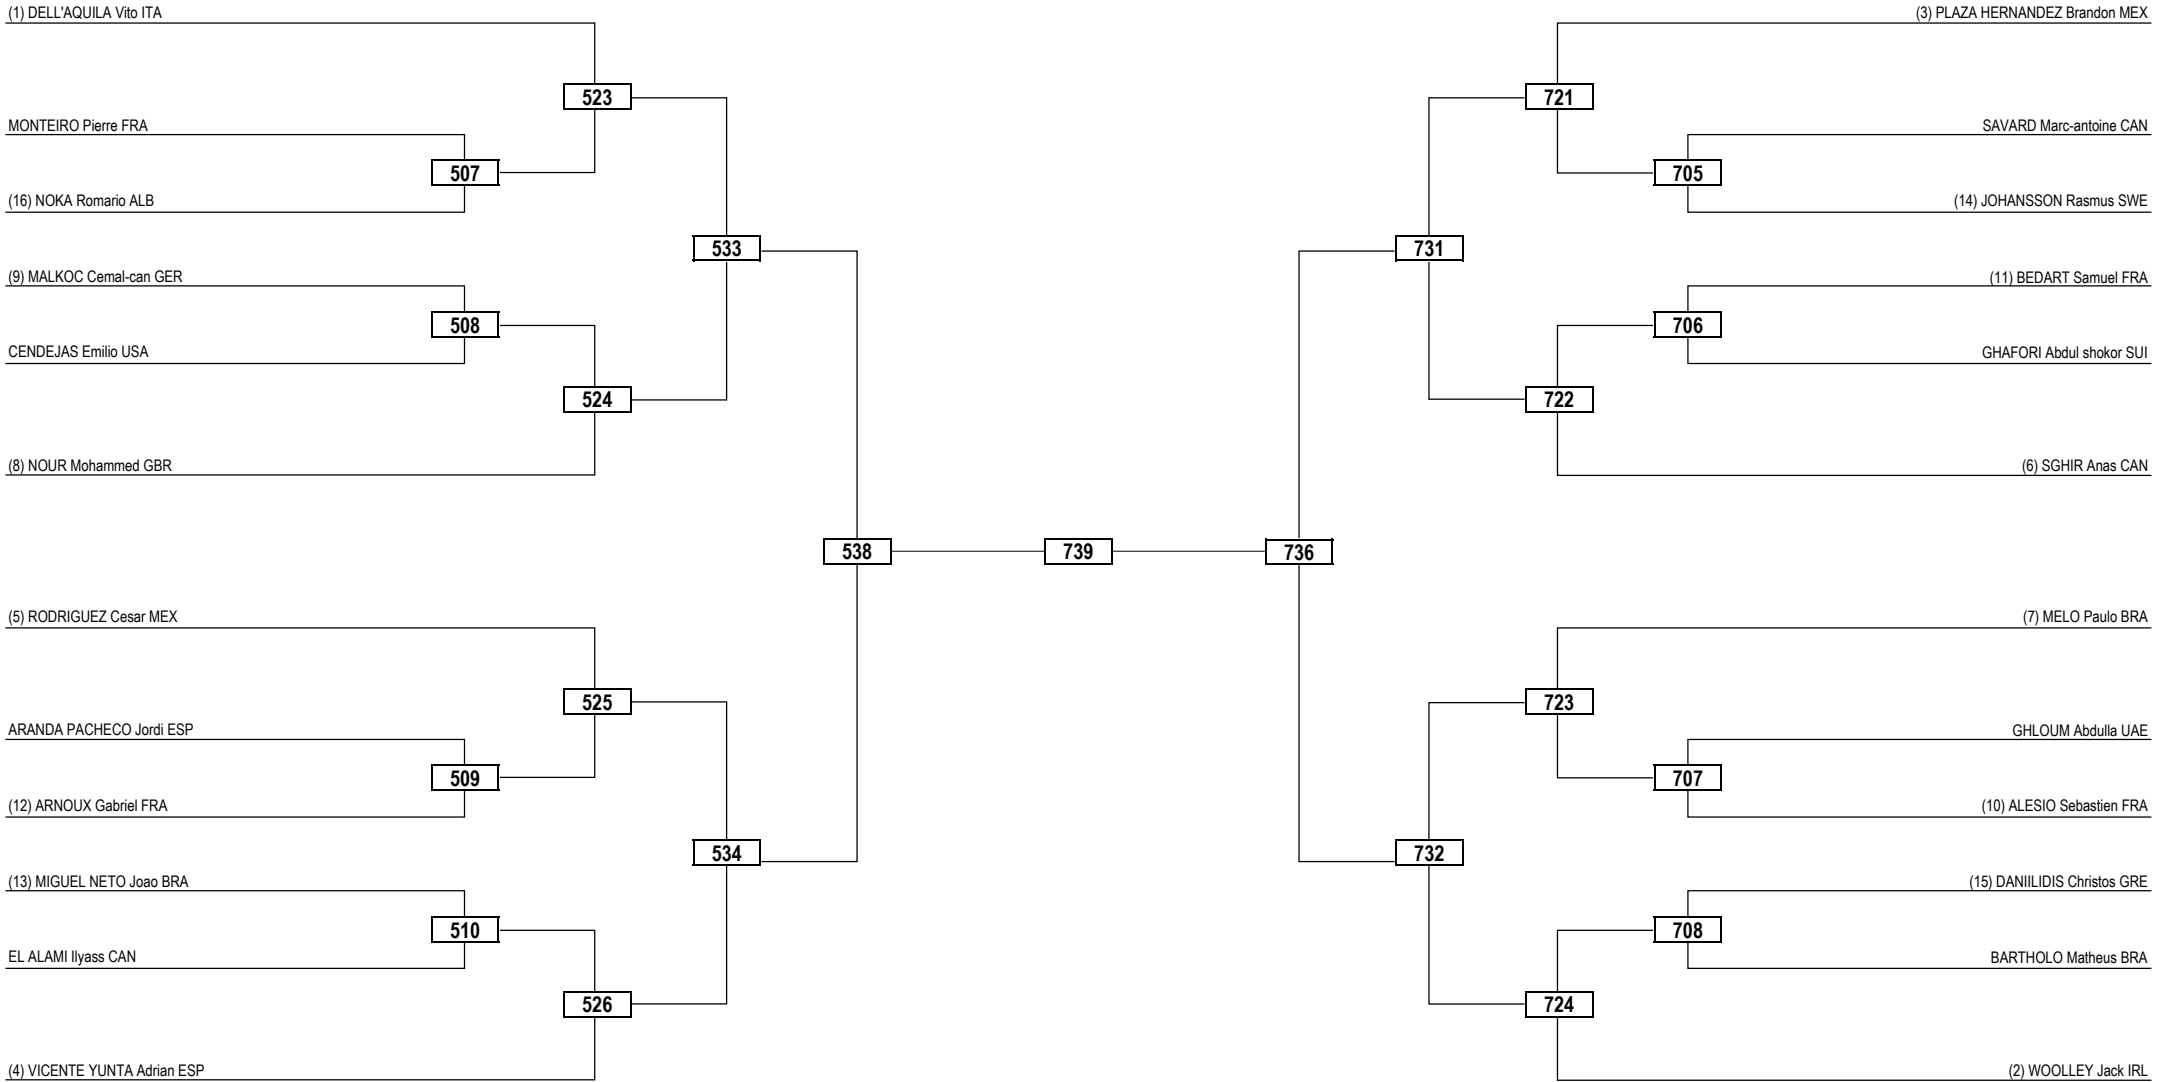

Round of 32 Round of 16 Quarterfinals Semifinals Final Semifinals Quarterfinals Round of 16 Round of 32

LEGEND	RSC: Win by Referee Stop Contest	PTG: Win by Point Gap	SUP: Win by Superiority	DSQ: Win by Disqualification	DQB: Win by Disqualification for unsportsmanlike behavior	DWR: Double Withdrawal	R: Round
(x) Seed	PTF: Win by Final Score	GDP: Win by Golden Points	WDR: Win by Withdrawal	PUN: Win by Punitive Declaration	DDB: Double Disqualification for unsportsmanlike behavior	DDQ: Double Disqualification	

Round of 32	Round of 16	Quarterfinals	Semifinals	Final	Semifinals	Quarterfinals	Round of 16	Round of 32
-------------	-------------	---------------	------------	-------	------------	---------------	-------------	-------------