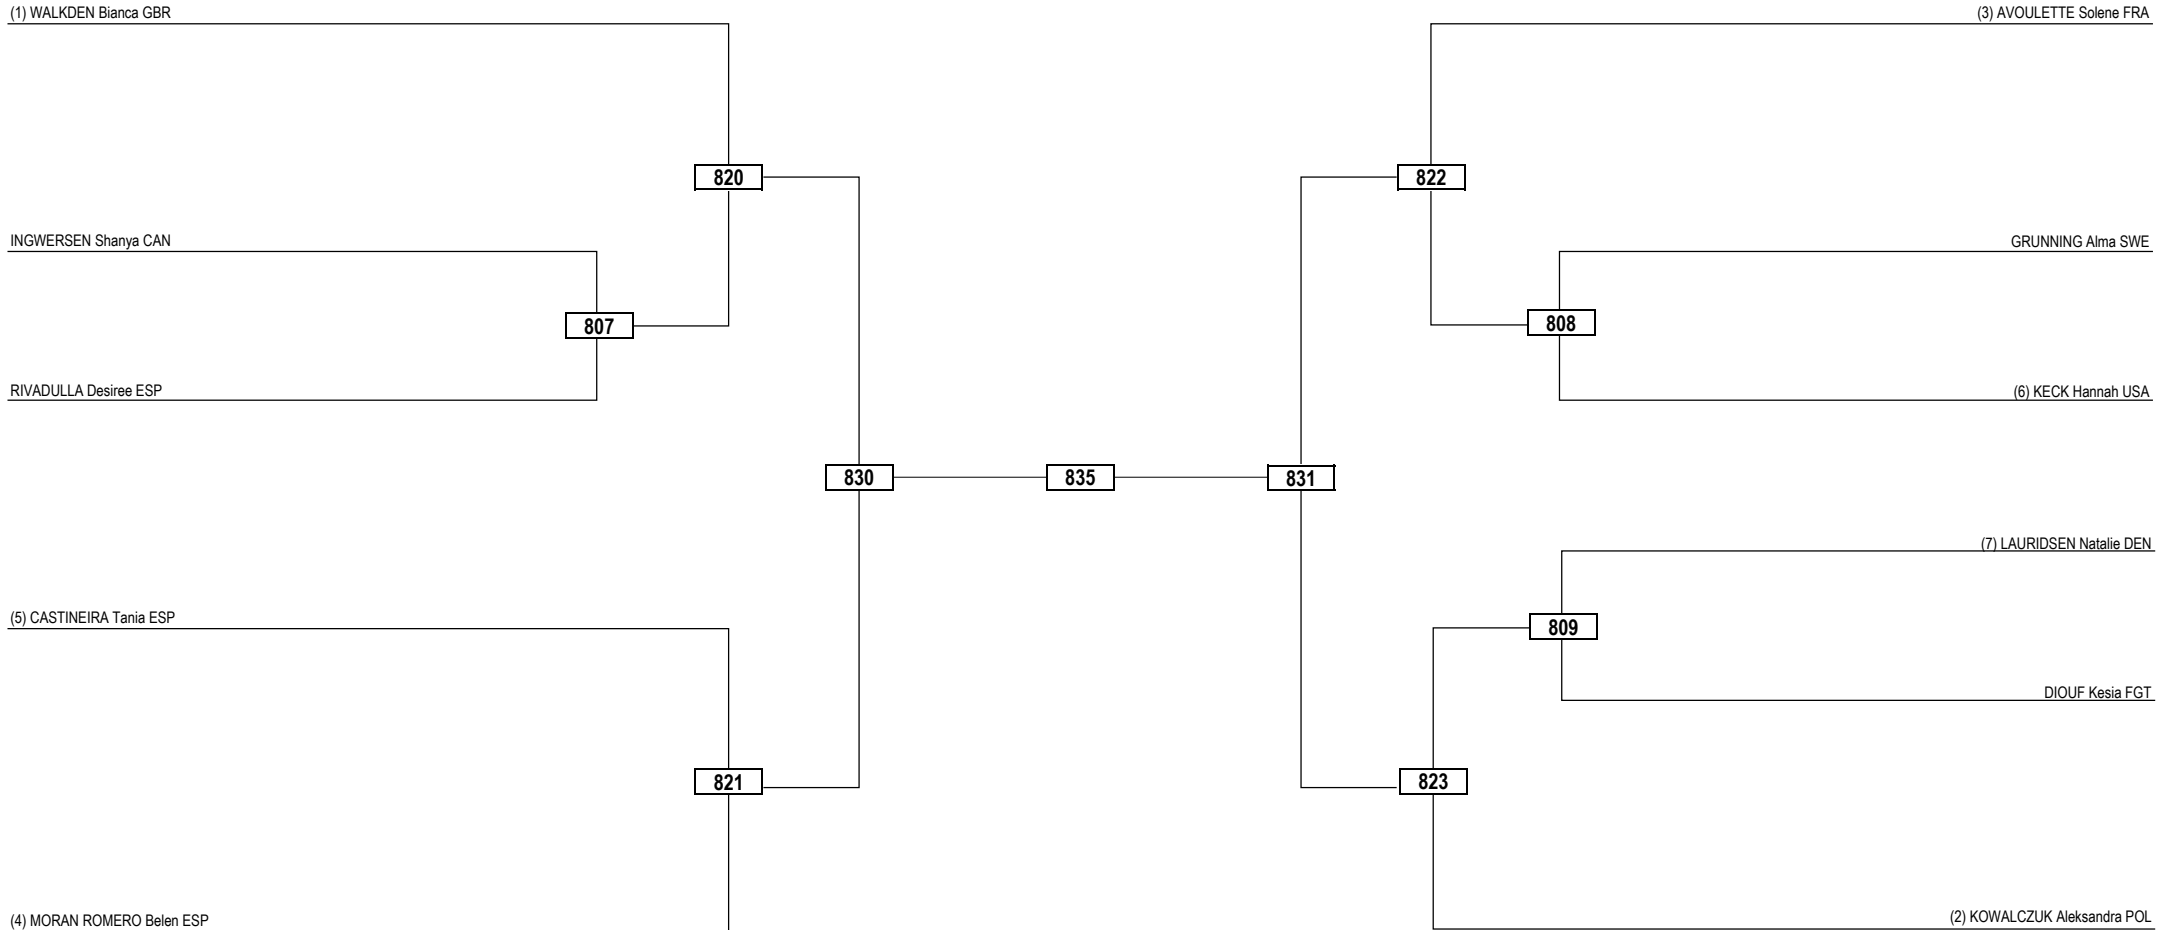

Round of 16   Quarterfinals   Semifinals   Final   Semifinals   Quarterfinals   Round of 16

LEGEND	RSC: Win by Referee Stop Contest	PTG: Win by Point Gap	SUP: Win by Superiority	DSQ: Win by Disqualification	DQB: Win by Disqualification for unsportsmanlike behavior	DWR: Double Withdrawal	R: Round
(x) Seed	PTF: Win by Final Score	GDP: Win by Golden Points	WDR: Win by Withdrawal	PUN: Win by Punitive Declaration	DDB: Double Disqualification for unsportsmanlike behavior	DDQ: Double Disqualification