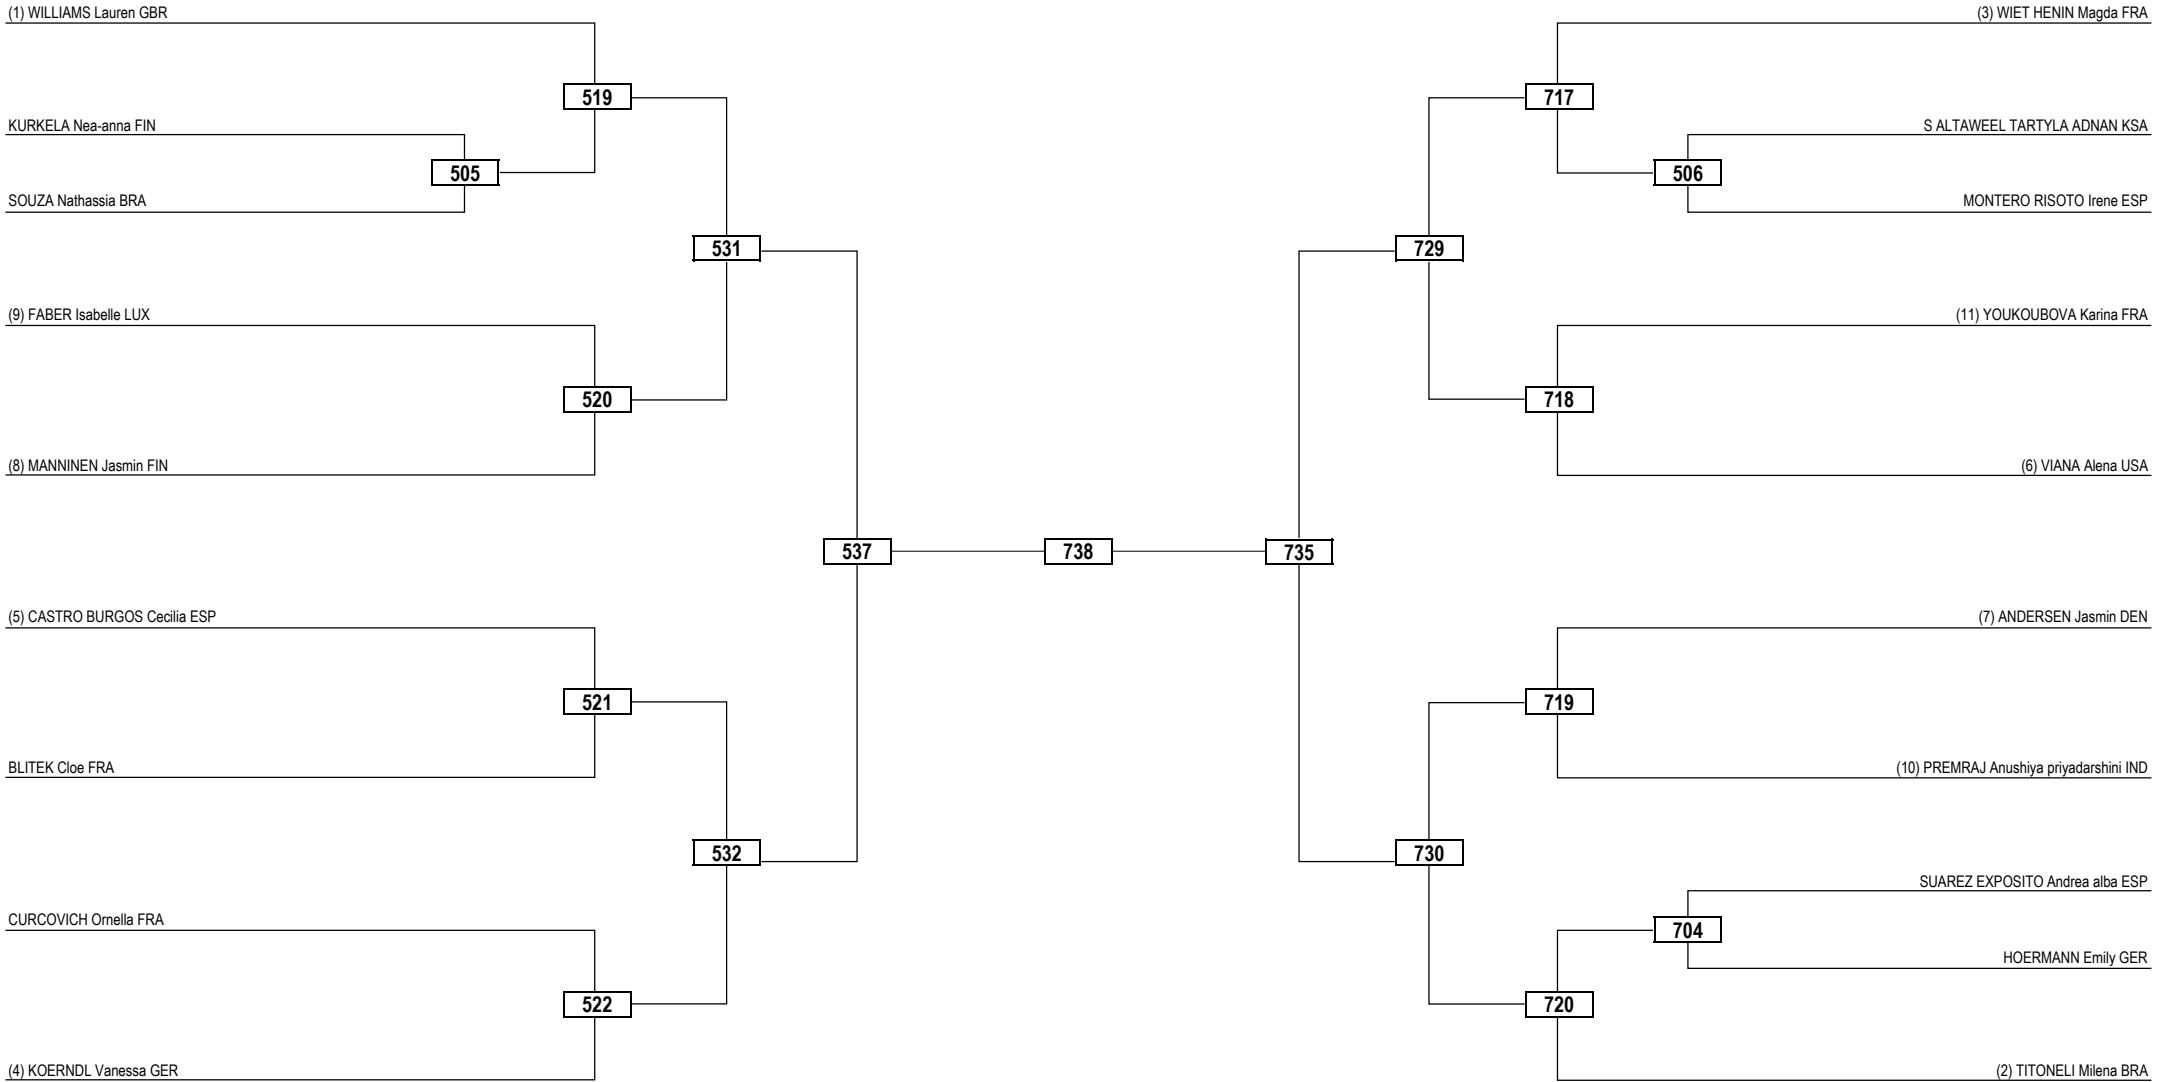

Round of 32   Round of 16   Quarterfinals   Semifinals   Final   Semifinals   Quarterfinals   Round of 16   Round of 32

LEGEND	RSC: Win by Referee Stop Contest	PTG: Win by Point Gap	SUP: Win by Superiority	DSQ: Win by Disqualification	DQB: Win by Disqualification for unsportsmanlike behavior	DWR: Double Withdrawal	R: Round
(x) Seed	PTF: Win by Final Score	GDP: Win by Golden Points	WDR: Win by Withdrawal	PUN: Win by Punitive Declaration	DDB: Double Disqualification for unsportsmanlike behavior	DDQ: Double Disqualification