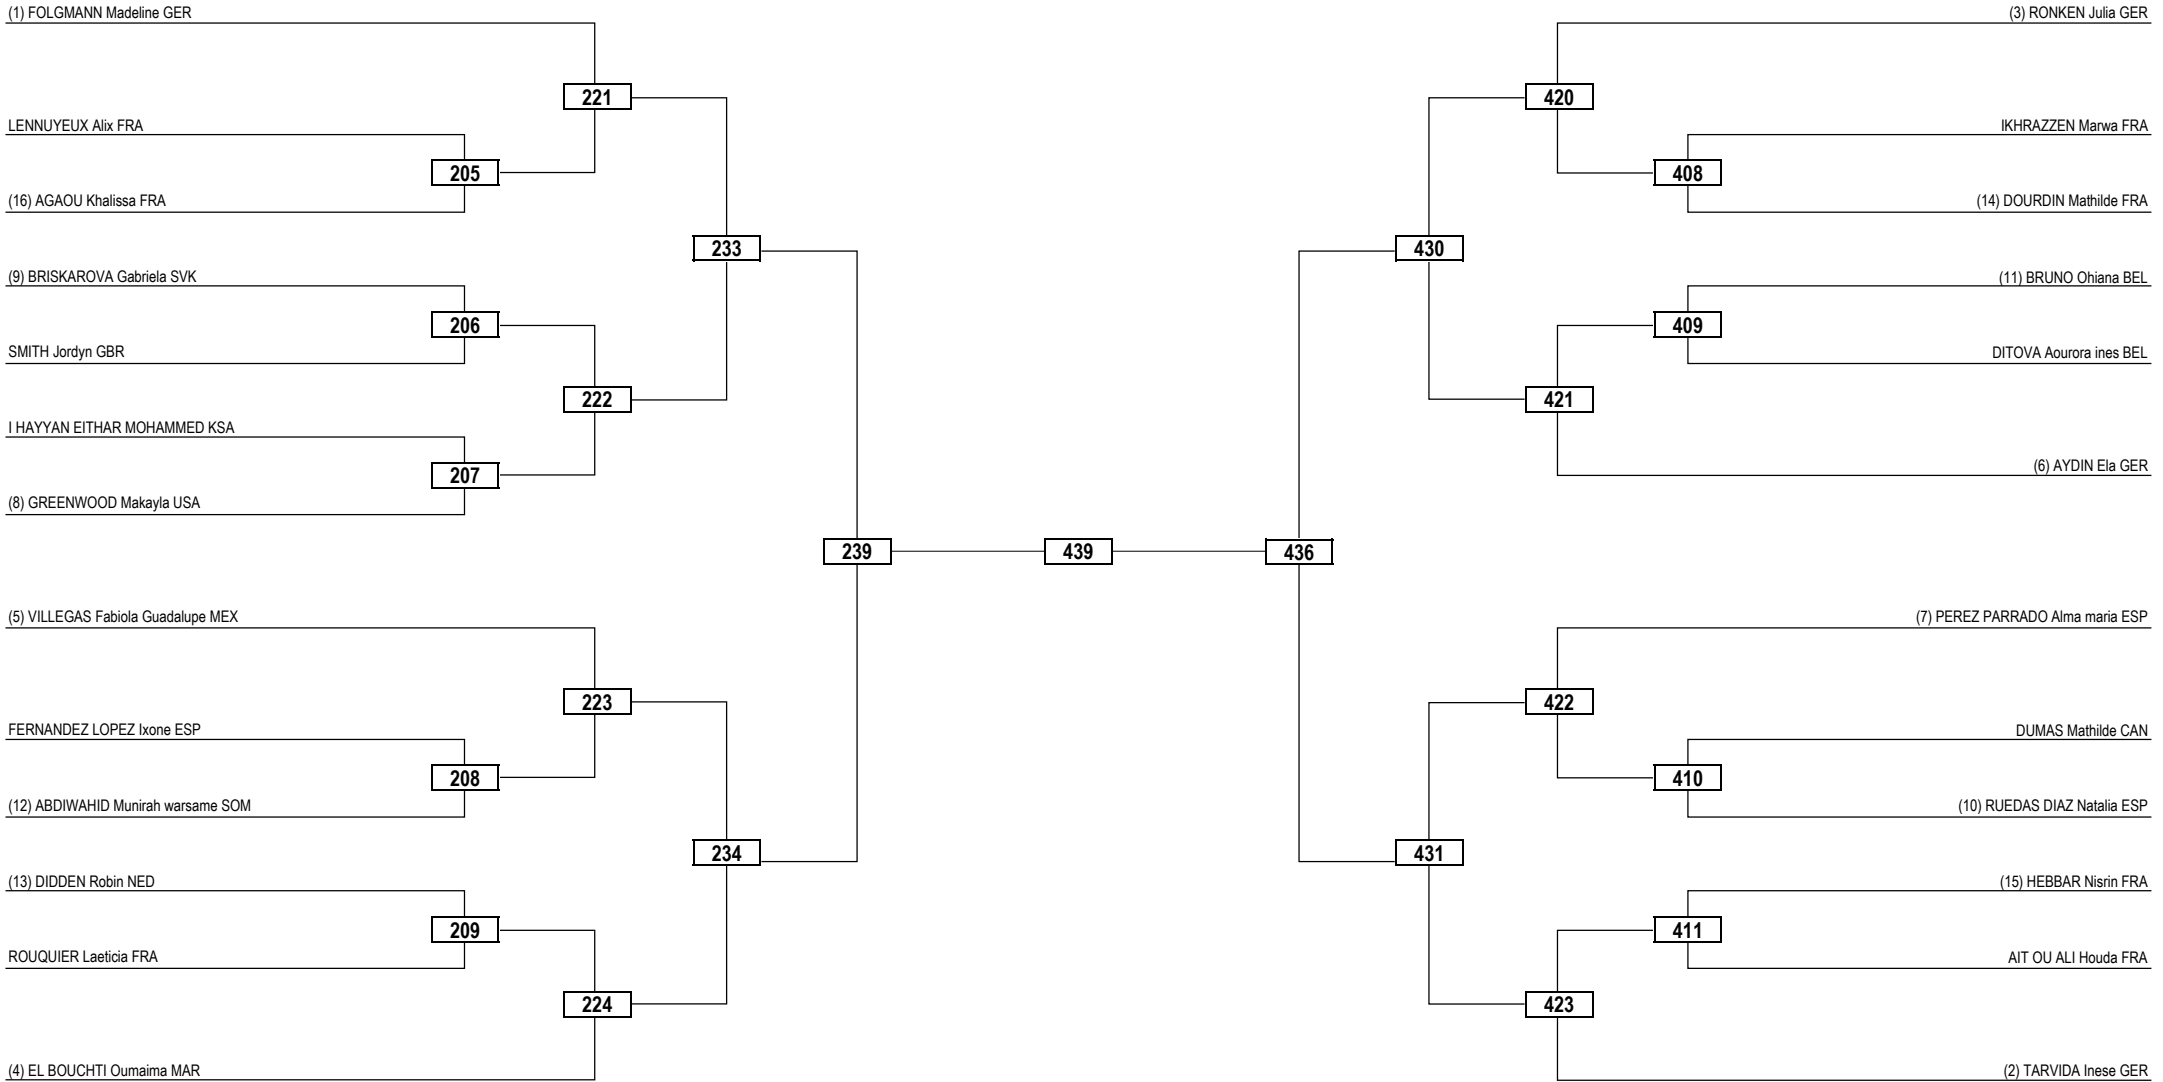

Quarterfinals Semifinals Final Semifinals Quarterfinals

LEGEND	RSC: Win by Referee Stop Contest	PTG: Win by Point Gap	SUP: Win by Superiority	DSQ: Win by Disqualification	DQB: Win by Disqualification for unsportsmanlike behavior	DWR: Double Withdrawal	R: Round
(x) Seed	PTF: Win by Final Score	GDP: Win by Golden Points	WDR: Win by Withdrawal	PUN: Win by Punitive Declaration	DDB: Double Disqualification for unsportsmanlike behavior	DDQ: Double Disqualification	

Round of 32 Round of 16 Quarterfinals Semifinals Final Semifinals Quarterfinals Round of 16 Round of 32

LEGEND	RSC: Win by Referee Stop Contest	PTG: Win by Point Gap	SUP: Win by Superiority	DSQ: Win by Disqualification	DQB: Win by Disqualification for unsportsmanlike behavior	DWR: Double Withdrawal	R: Round
(x) Seed	PTF: Win by Final Score	GDP: Win by Golden Points	WDR: Win by Withdrawal	PUN: Win by Punitive Declaration	DDB: Double Disqualification for unsportsmanlike behavior	DDQ: Double Disqualification	

Round of 32	Round of 16	Quarterfinals	Semifinals	Final	Semifinals	Quarterfinals	Round of 16	Round of 32
-------------	-------------	---------------	------------	-------	------------	---------------	-------------	-------------