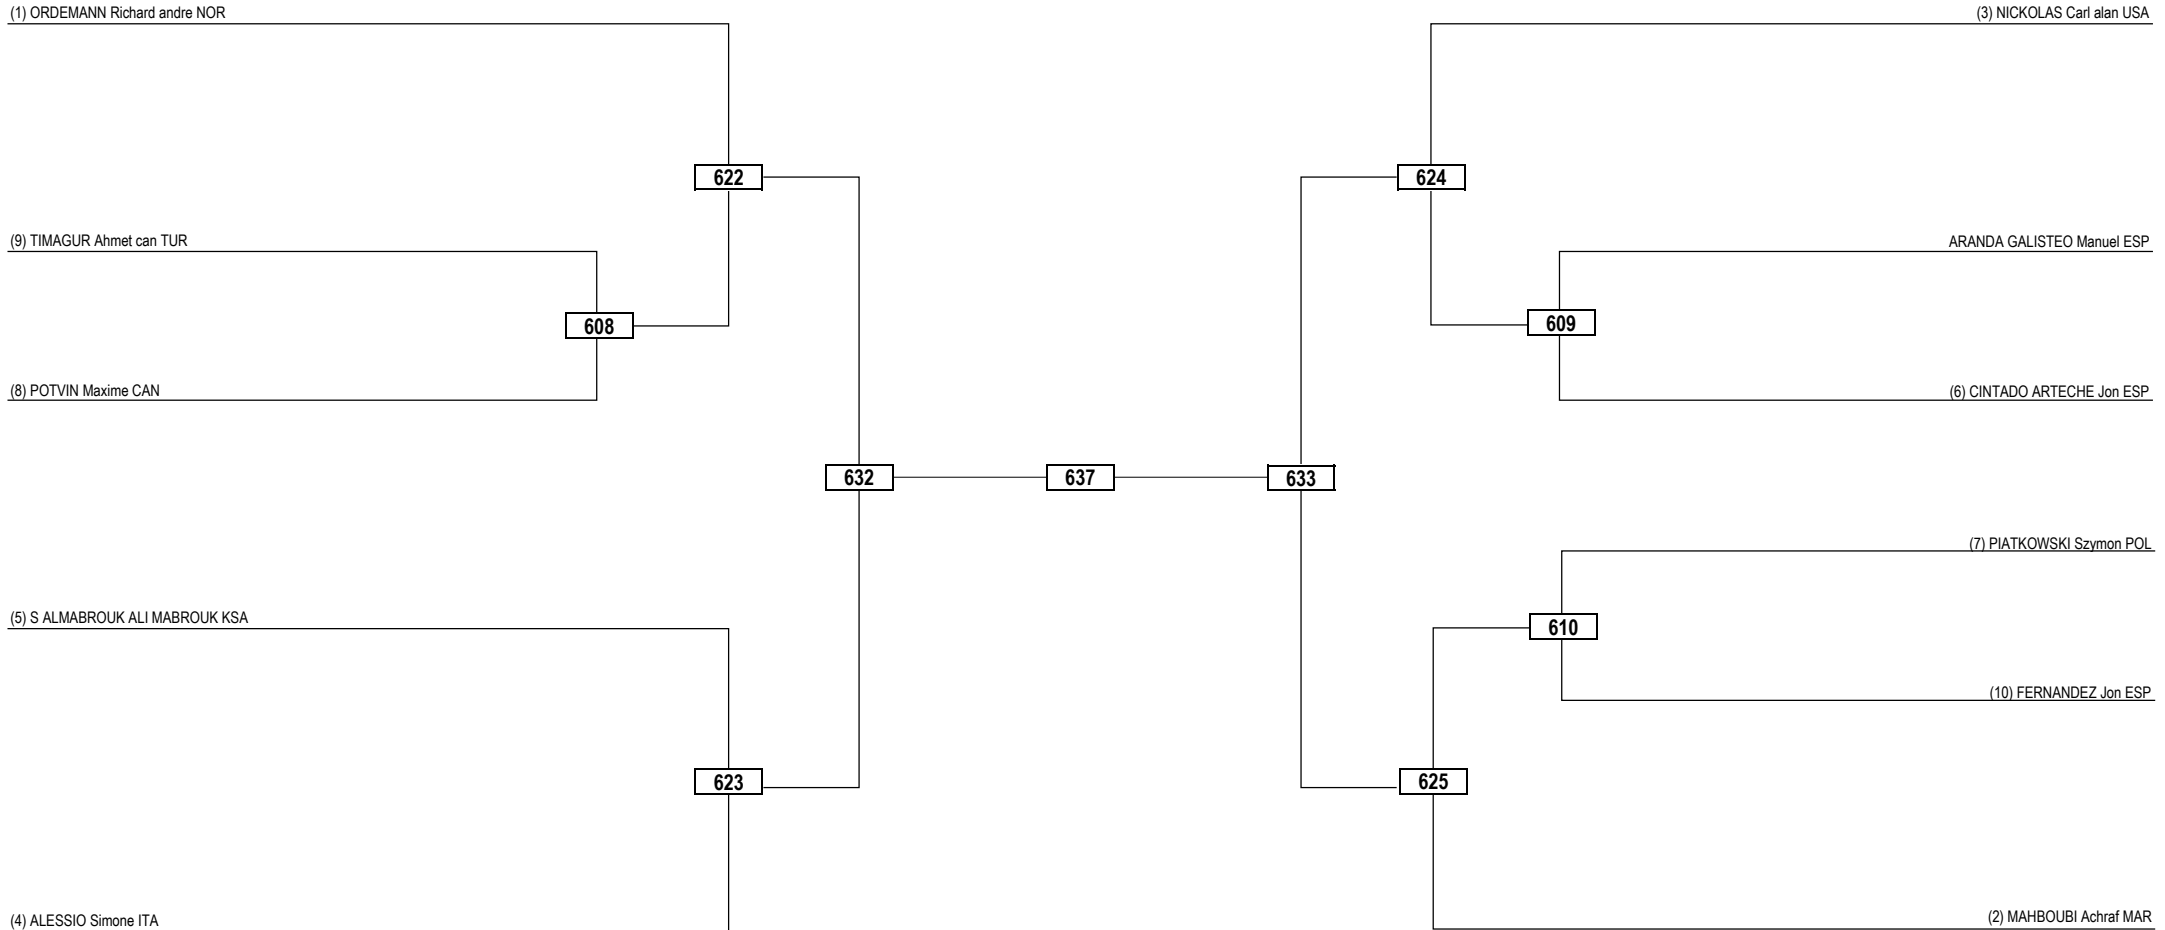

Round of 16   Quarterfinals   Semifinals   Final   Semifinals   Quarterfinals   Round of 16

LEGEND	RSC: Win by Referee Stop Contest	PTG: Win by Point Gap	SUP: Win by Superiority	DSQ: Win by Disqualification	DQB: Win by Disqualification for unsportsmanlike behavior	DWR: Double Withdrawal	R: Round
(x) Seed	PTF: Win by Final Score	GDP: Win by Golden Points	WDR: Win by Withdrawal	PUN: Win by Punitive Declaration	DDB: Double Disqualification for unsportsmanlike behavior	DDQ: Double Disqualification