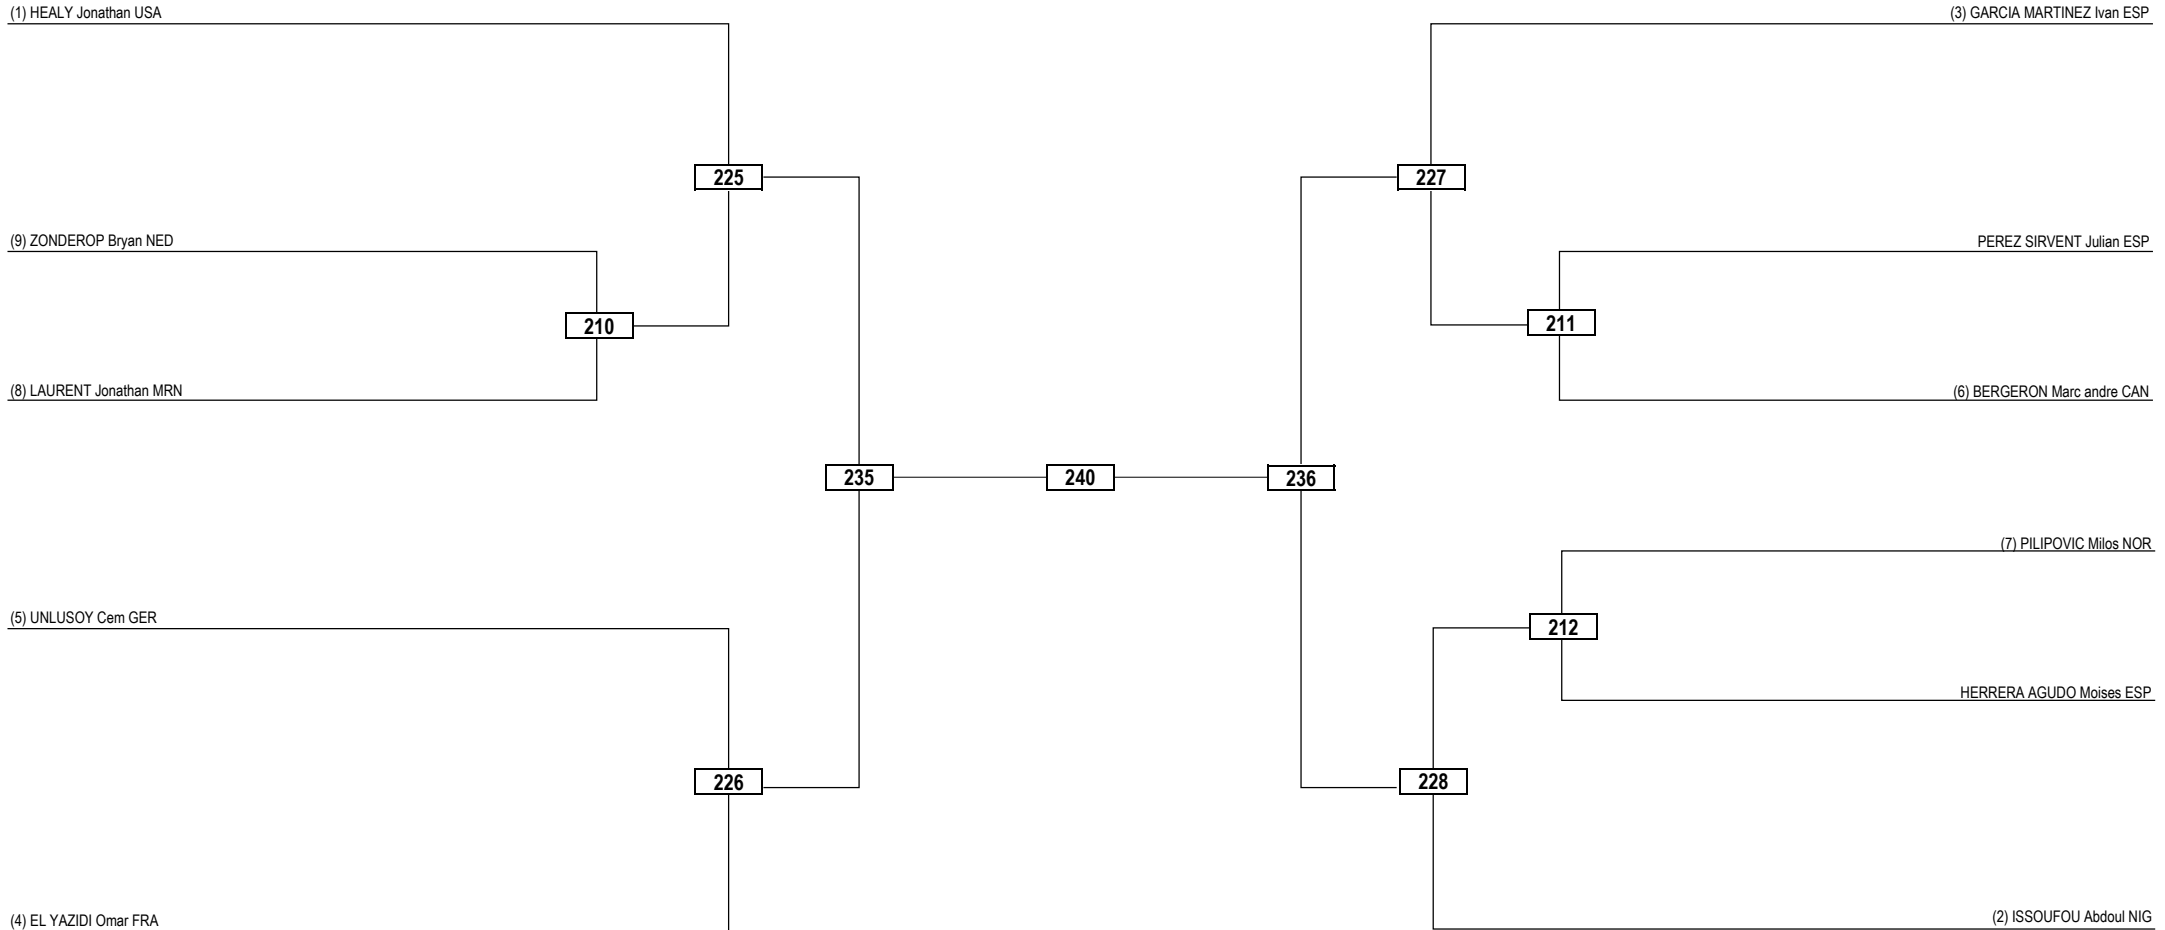

Round of 16 Quarterfinals Semifinals Final Semifinals Quarterfinals Round of 16

LEGEND	RSC: Win by Referee Stop Contest	PTG: Win by Point Gap	SUP: Win by Superiority	DSQ: Win by Disqualification	DQB: Win by Disqualification for unsportsmanlike behavior	DWR: Double Withdrawal	R: Round
(x) Seed	PTF: Win by Final Score	GDP: Win by Golden Points	WDR: Win by Withdrawal	PUN: Win by Punitive Declaration	DDB: Double Disqualification for unsportsmanlike behavior	DDQ: Double Disqualification