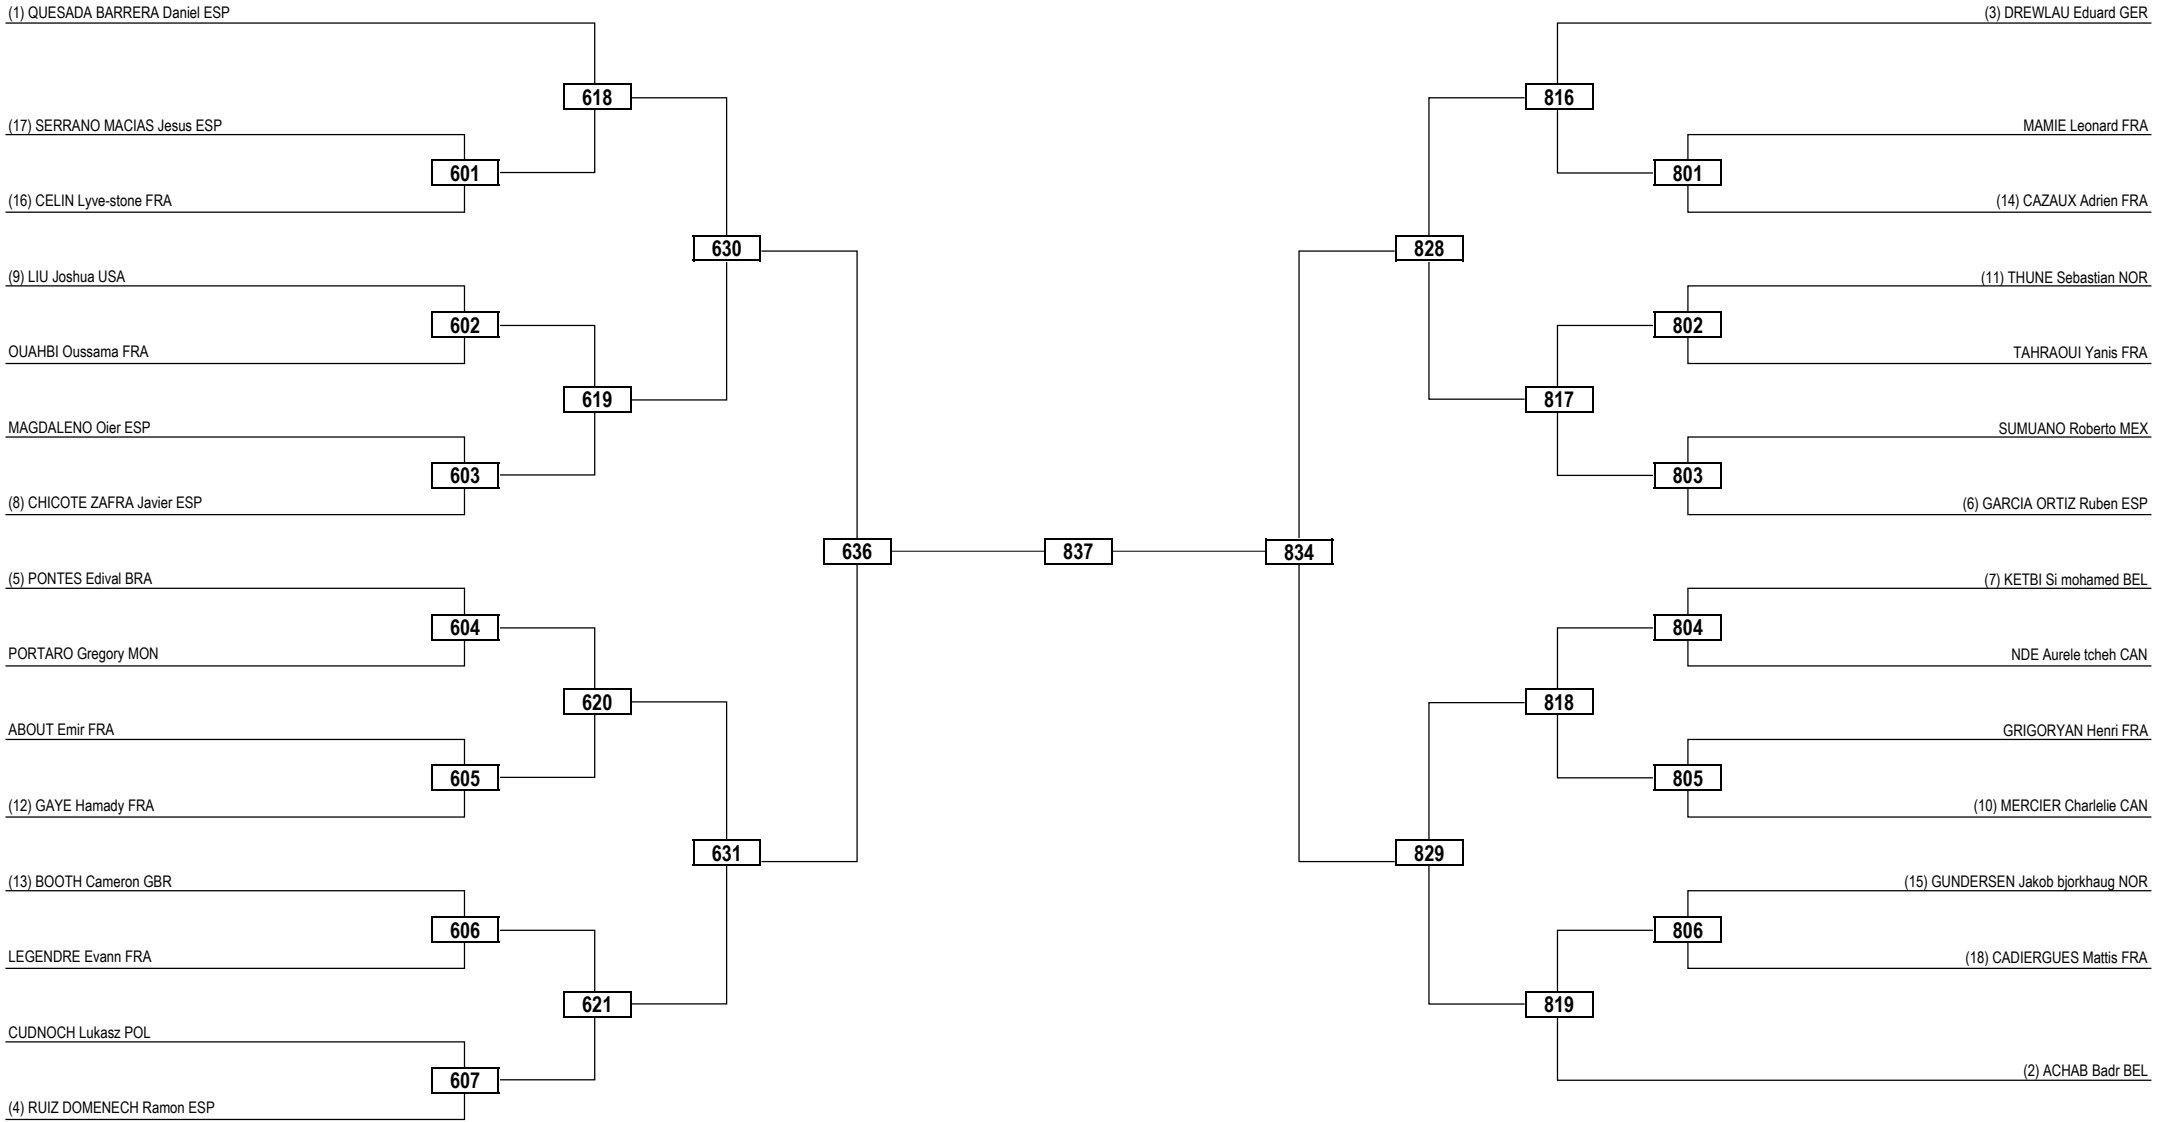

Round of 32   Round of 16   Quarterfinals   Semifinals   Final   Semifinals   Quarterfinals   Round of 16   Round of 32

LEGEND	RSC: Win by Referee Stop Contest	PTG: Win by Point Gap	SUP: Win by Superiority	DSQ: Win by Disqualification	DQB: Win by Disqualification for unsportsmanlike behavior	DWR: Double Withdrawal	R: Round
(x) Seed	PTF: Win by Final Score	GDP: Win by Golden Points	WDR: Win by Withdrawal	PUN: Win by Punitive Declaration	DDB: Double Disqualification for unsportsmanlike behavior	DDQ: Double Disqualification