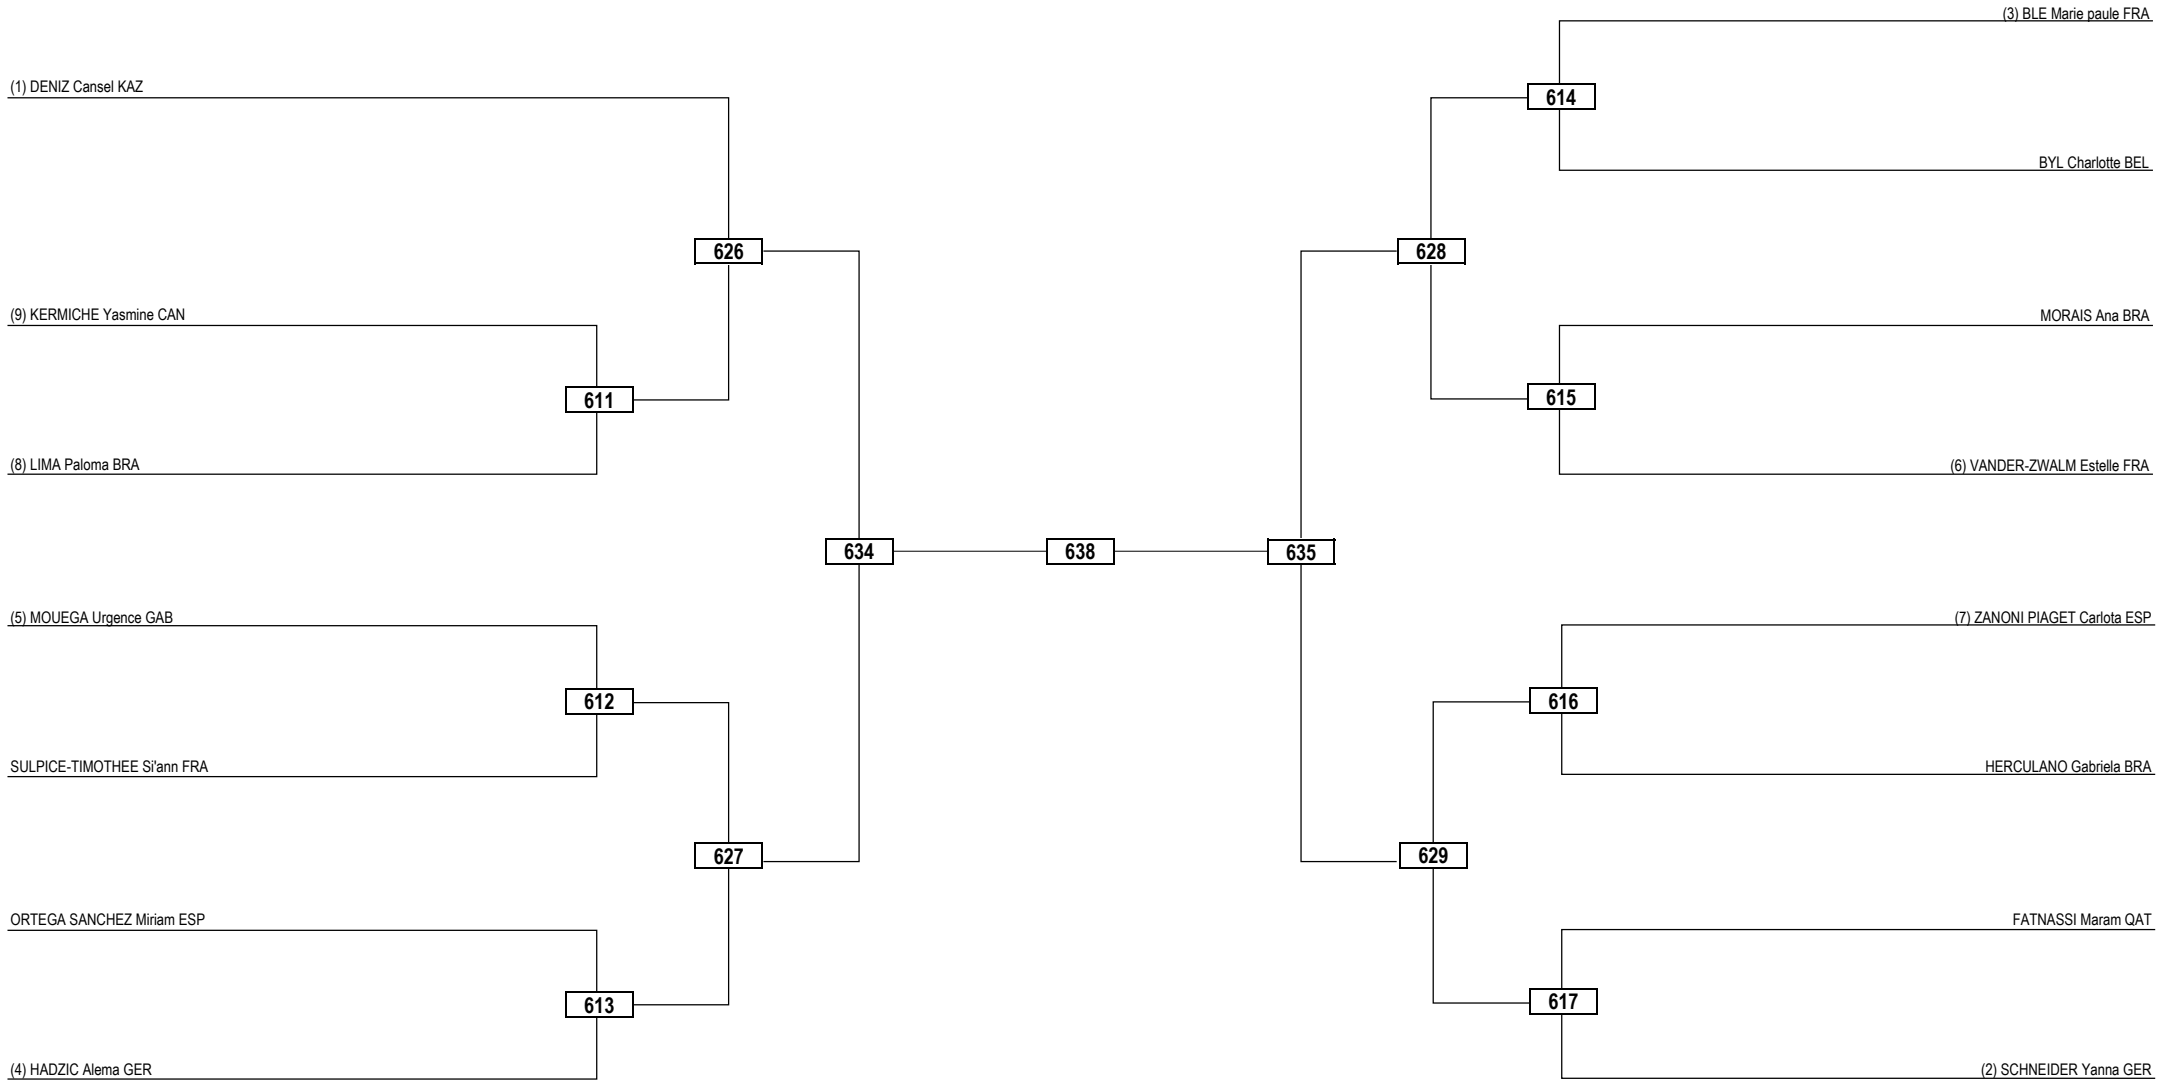

Round of 16 Quarterfinals Semifinals Final Semifinals Quarterfinals Round of 16

LEGEND RSC: Win by Referee Stop Contest PTG: Win by Point Gap SUP: Win by Superiority DSQ: Win by Disqualification DQB: Win by Disqualification for unsportsmanlike behavior DWR: Double Withdrawal R: Round
(x) Seed PTF: Win by Final Score GDP: Win by Golden Points WDR: Win by Withdrawal PUN: Win by Punitive Declaration DDB: Double Disqualification for unsportsmanlike behavior DDQ: Double Disqualification