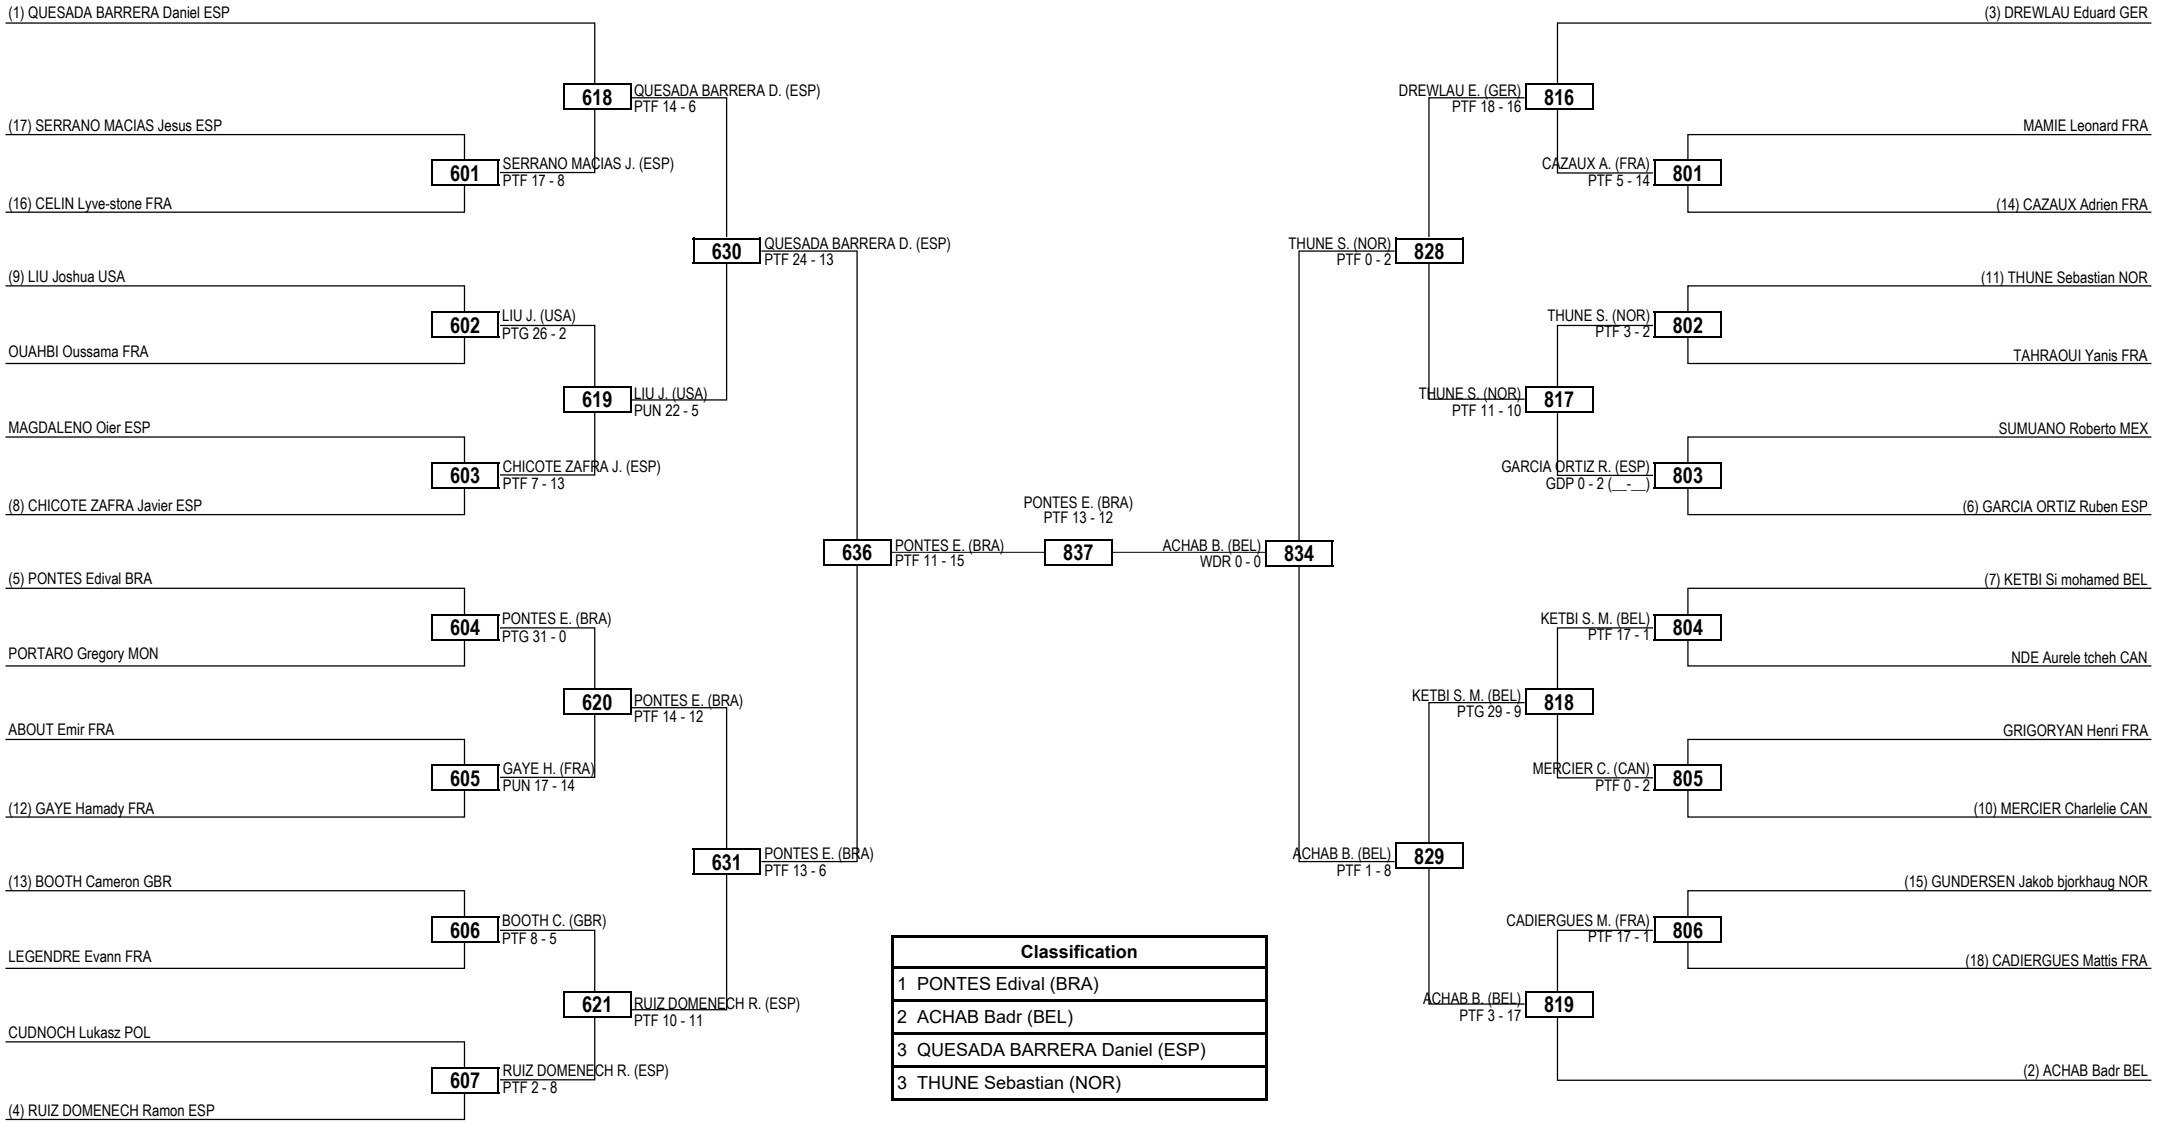

Round of 32   Round of 16   Quarterfinals   Semifinals   Final   Semifinals   Quarterfinals   Round of 16   Round of 32

LEGEND RSC: Win by Referee Stop Contest	PTG: Win by Point Gap	SUP: Win by Superiority	DSQ: Win by Disqualification	DQB: Win by Disqualification for unsportsmanlike behavior	DWR: Double Withdrawal	R: Round
(x) Seed PTF: Win by Final Score	GDP: Win by Golden Points	WDR: Win by Withdrawal	PUN: Win by Punitive Declaration	DDB: Double Disqualification for unsportsmanlike behavior	DDQ: Double Disqualification