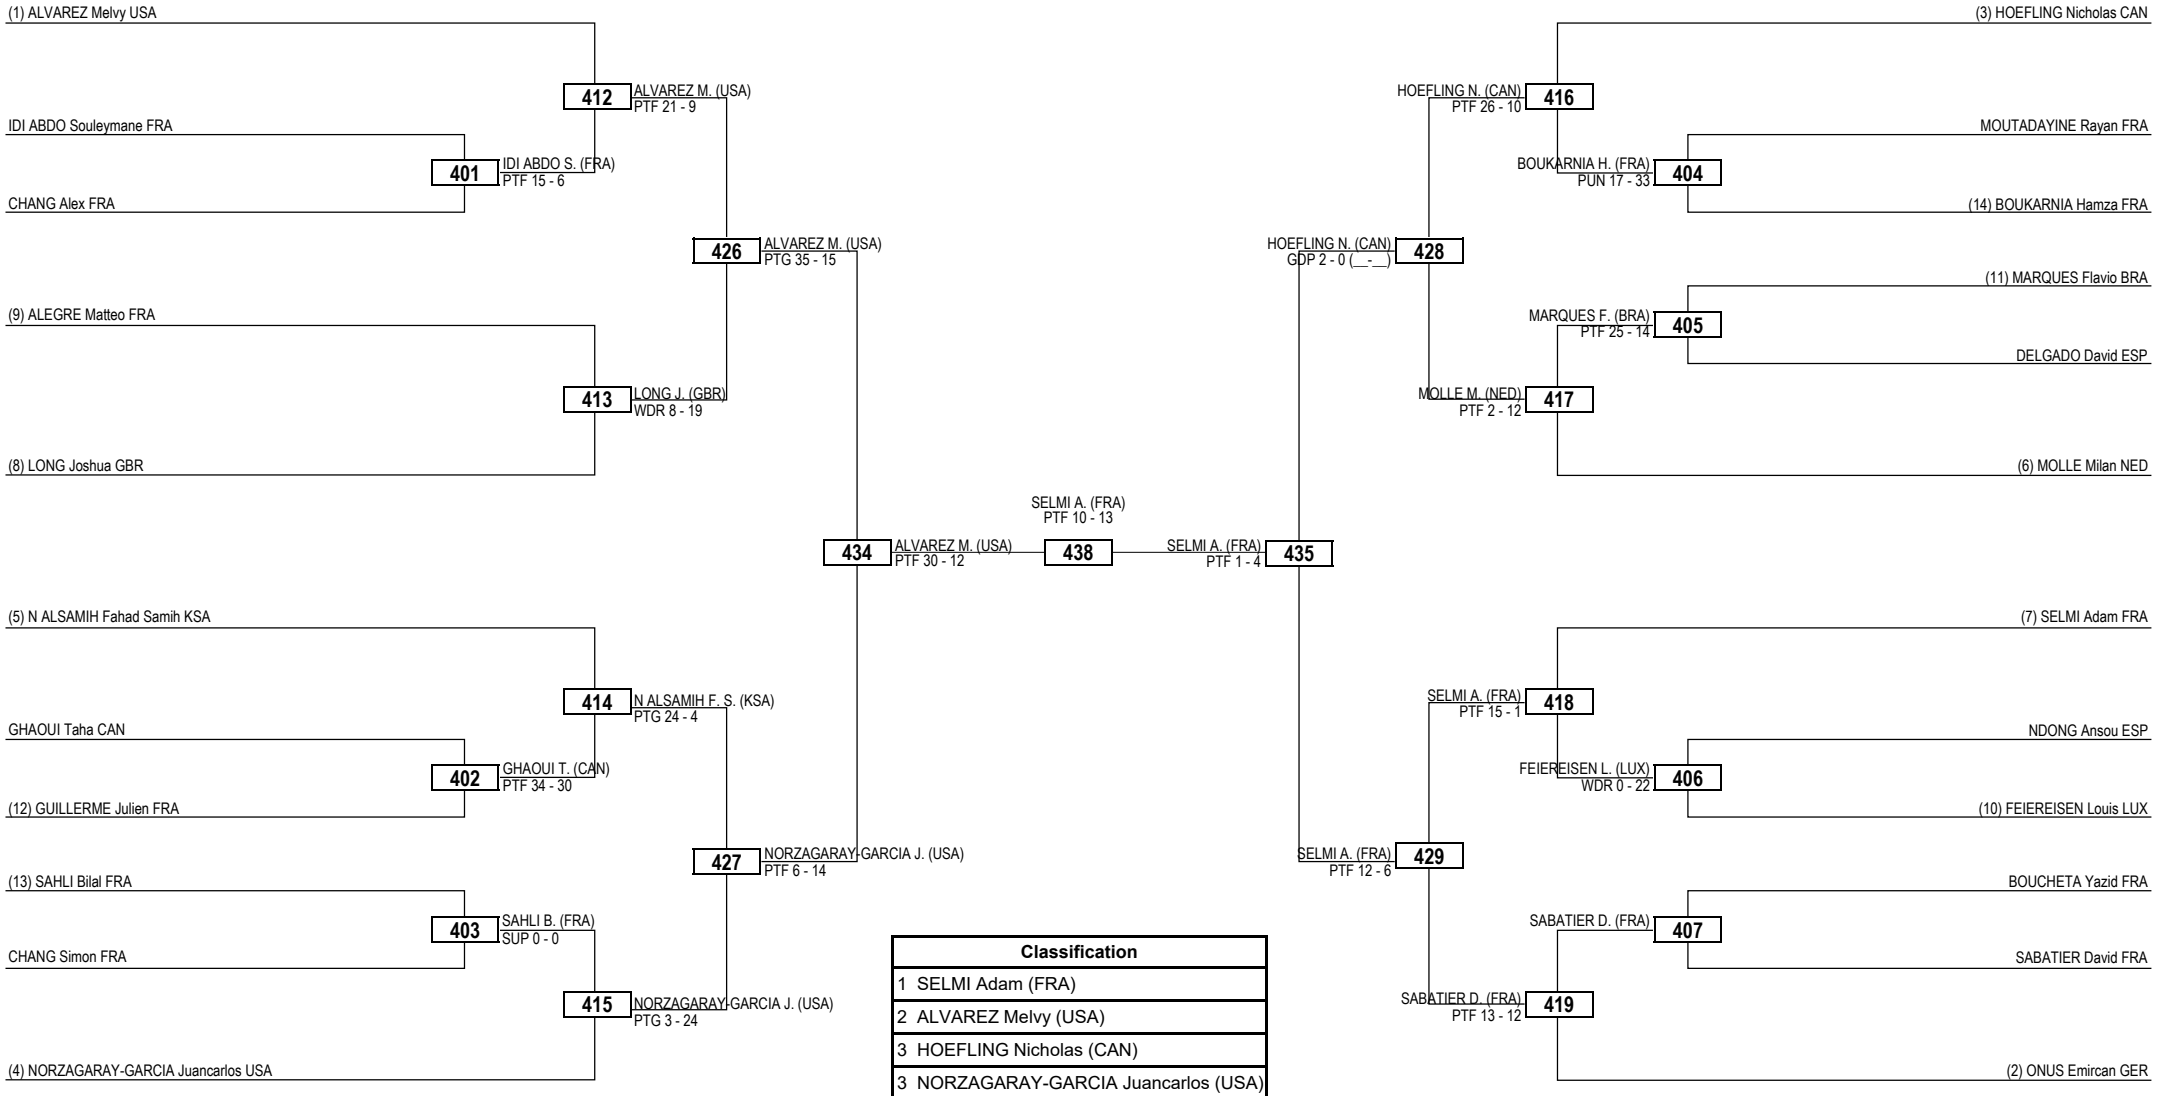

Round of 32 Round of 16 Quarterfinals Semifinals Final Semifinals Quarterfinals Round of 16 Round of 32

LEGEND RSC: Win by Referee Stop Contest PTG: Win by Point Gap SUP: Win by Superiority DSQ: Win by Disqualification DQB: Win by Disqualification for unsportsmanlike behavior DWR: Double Withdrawal R: Round
 (x) Seed PTF: Win by Final Score GDP: Win by Golden Points WDR: Win by Withdrawal PUN: Win by Punitive Declaration DDB: Double Disqualification for unsportsmanlike behavior DDQ: Double Disqualification