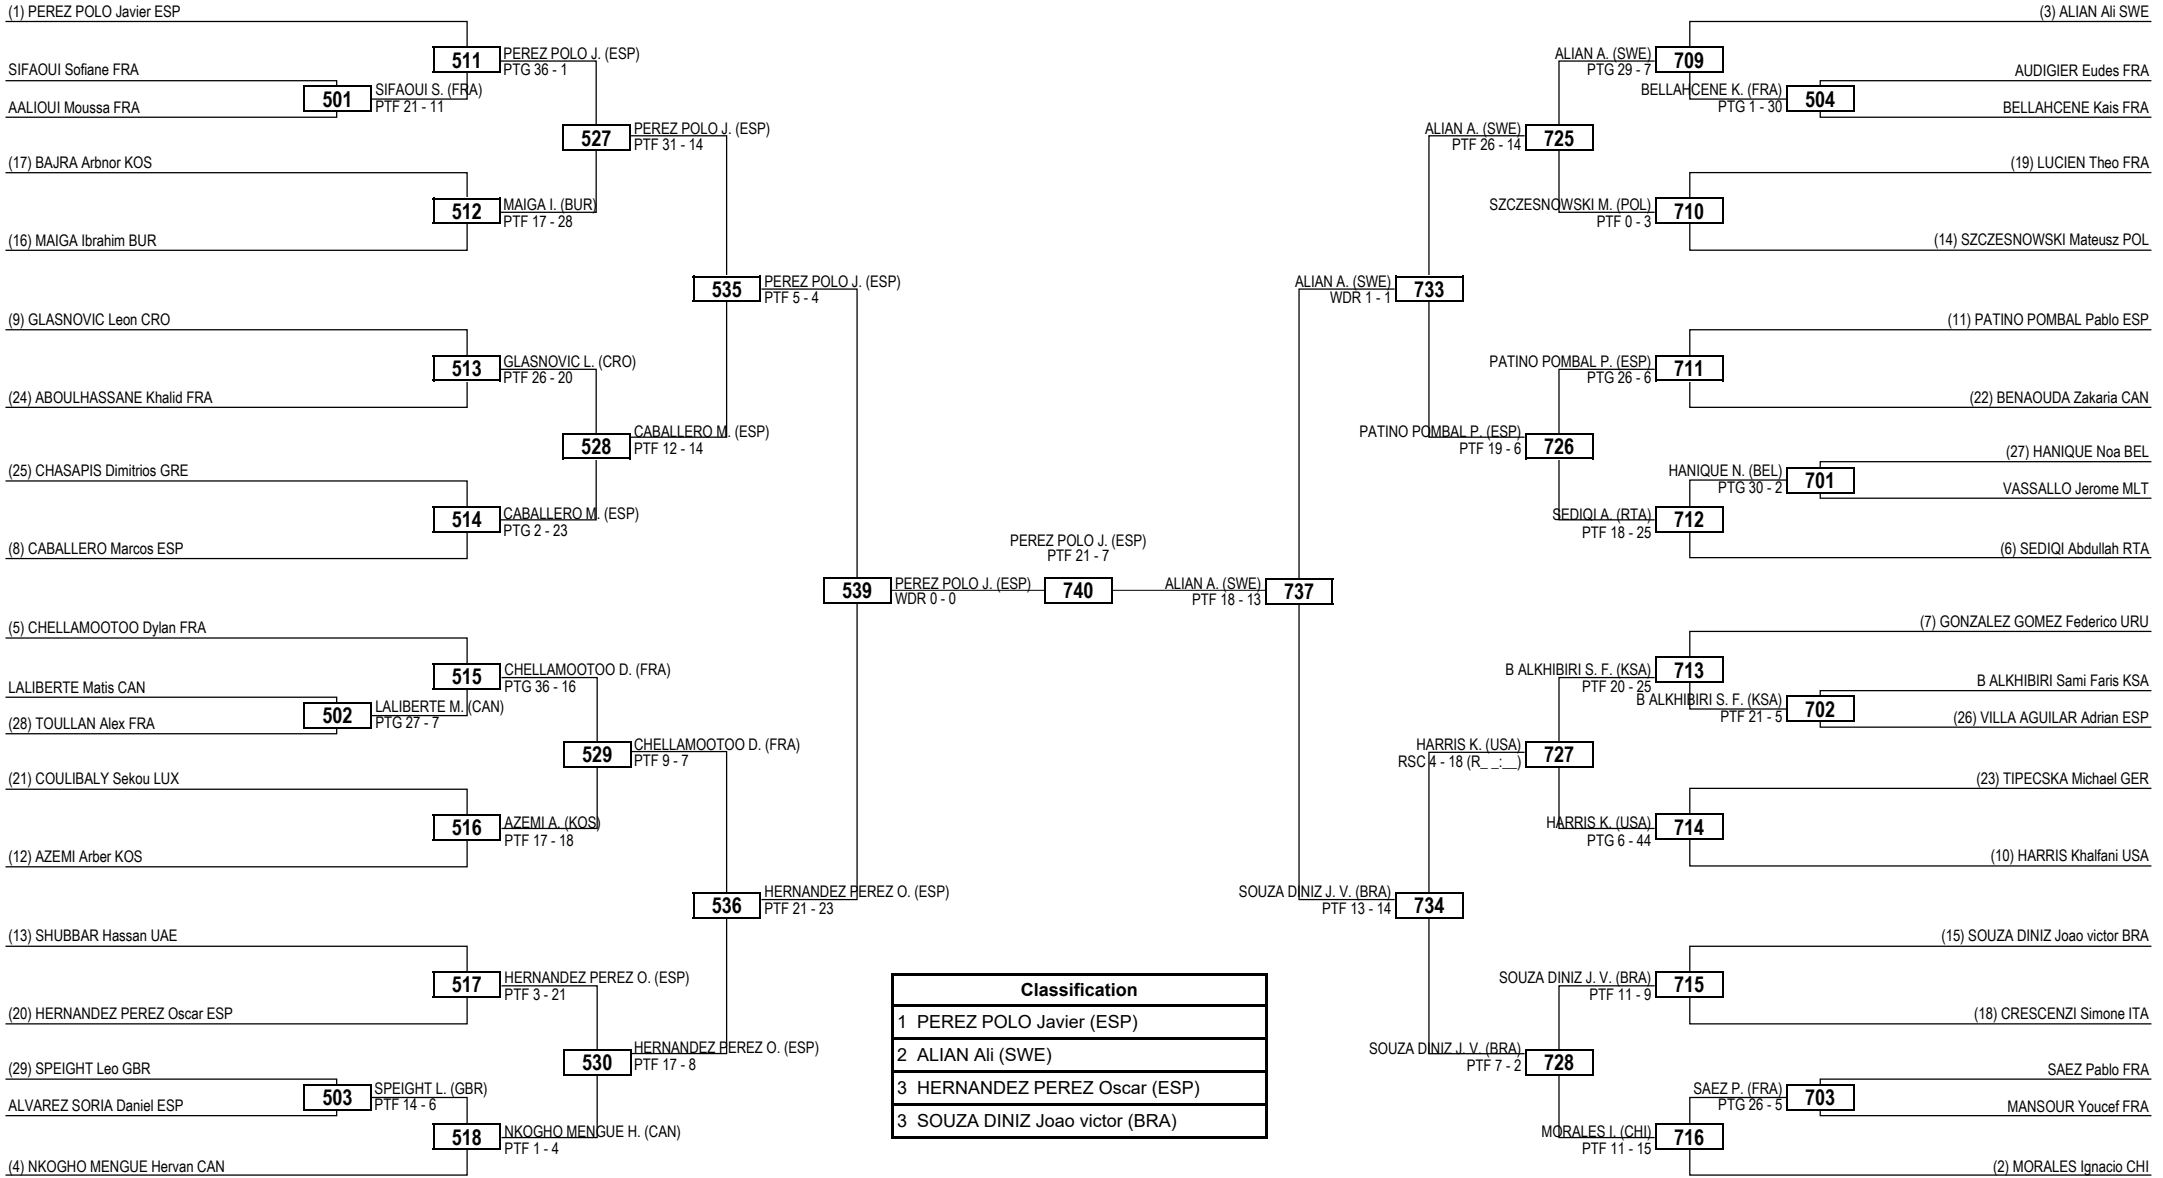

Round of 64   Round of 32   Round of 16   Quarterfinals   Semifinals   Final   Semifinals   Quarterfinals   Round of 16   Round of 32   Round of 64

LEGEND	RSC: Win by Referee Stop Contest	PTG: Win by Point Gap	SUP: Win by Superiority	DSQ: Win by Disqualification	DQB: Win by Disqualification for unsportsmanlike behavior	DWR: Double Withdrawal	R: Round
(x) Seed	PTF: Win by Final Score	GDP: Win by Golden Points	WDR: Win by Withdrawal	PUN: Win by Punitive Declaration	DDB: Double Disqualification for unsportsmanlike behavior	DDQ: Double Disqualification