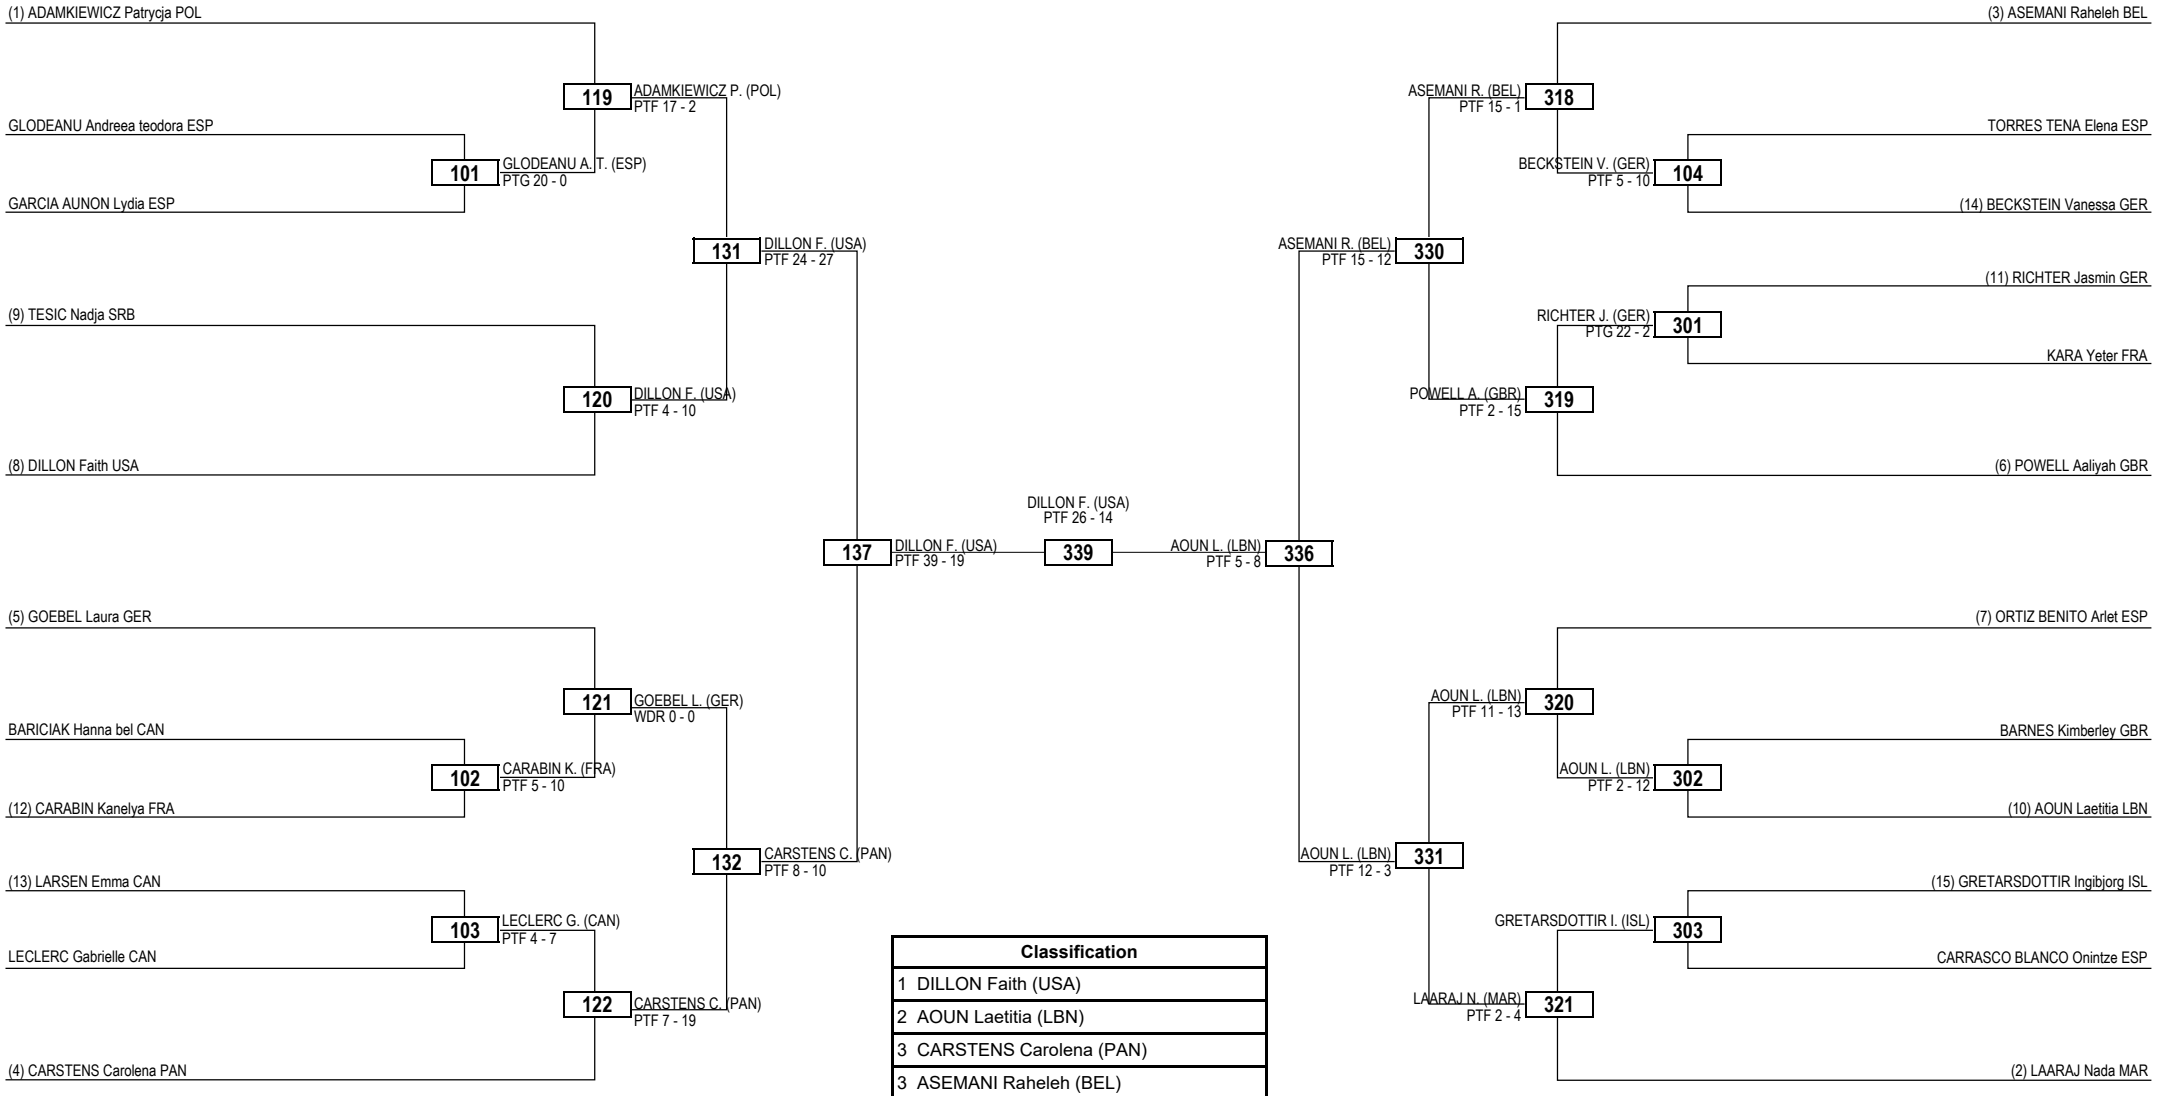

Round of 32 Round of 16 Quarterfinals Semifinals Final Semifinals Quarterfinals Round of 16 Round of 32

LEGEND RSC: Win by Referee Stop Contest	PTG: Win by Point Gap	SUP: Win by Superiority	DSQ: Win by Disqualification	DQB: Win by Disqualification for unsportsmanlike behavior	DWR: Double Withdrawal	R: Round
(x) Seed PTF: Win by Final Score	GDP: Win by Golden Points	WDR: Win by Withdrawal	PUN: Win by Punitive Declaration	DDB: Double Disqualification for unsportsmanlike behavior	DDQ: Double Disqualification	