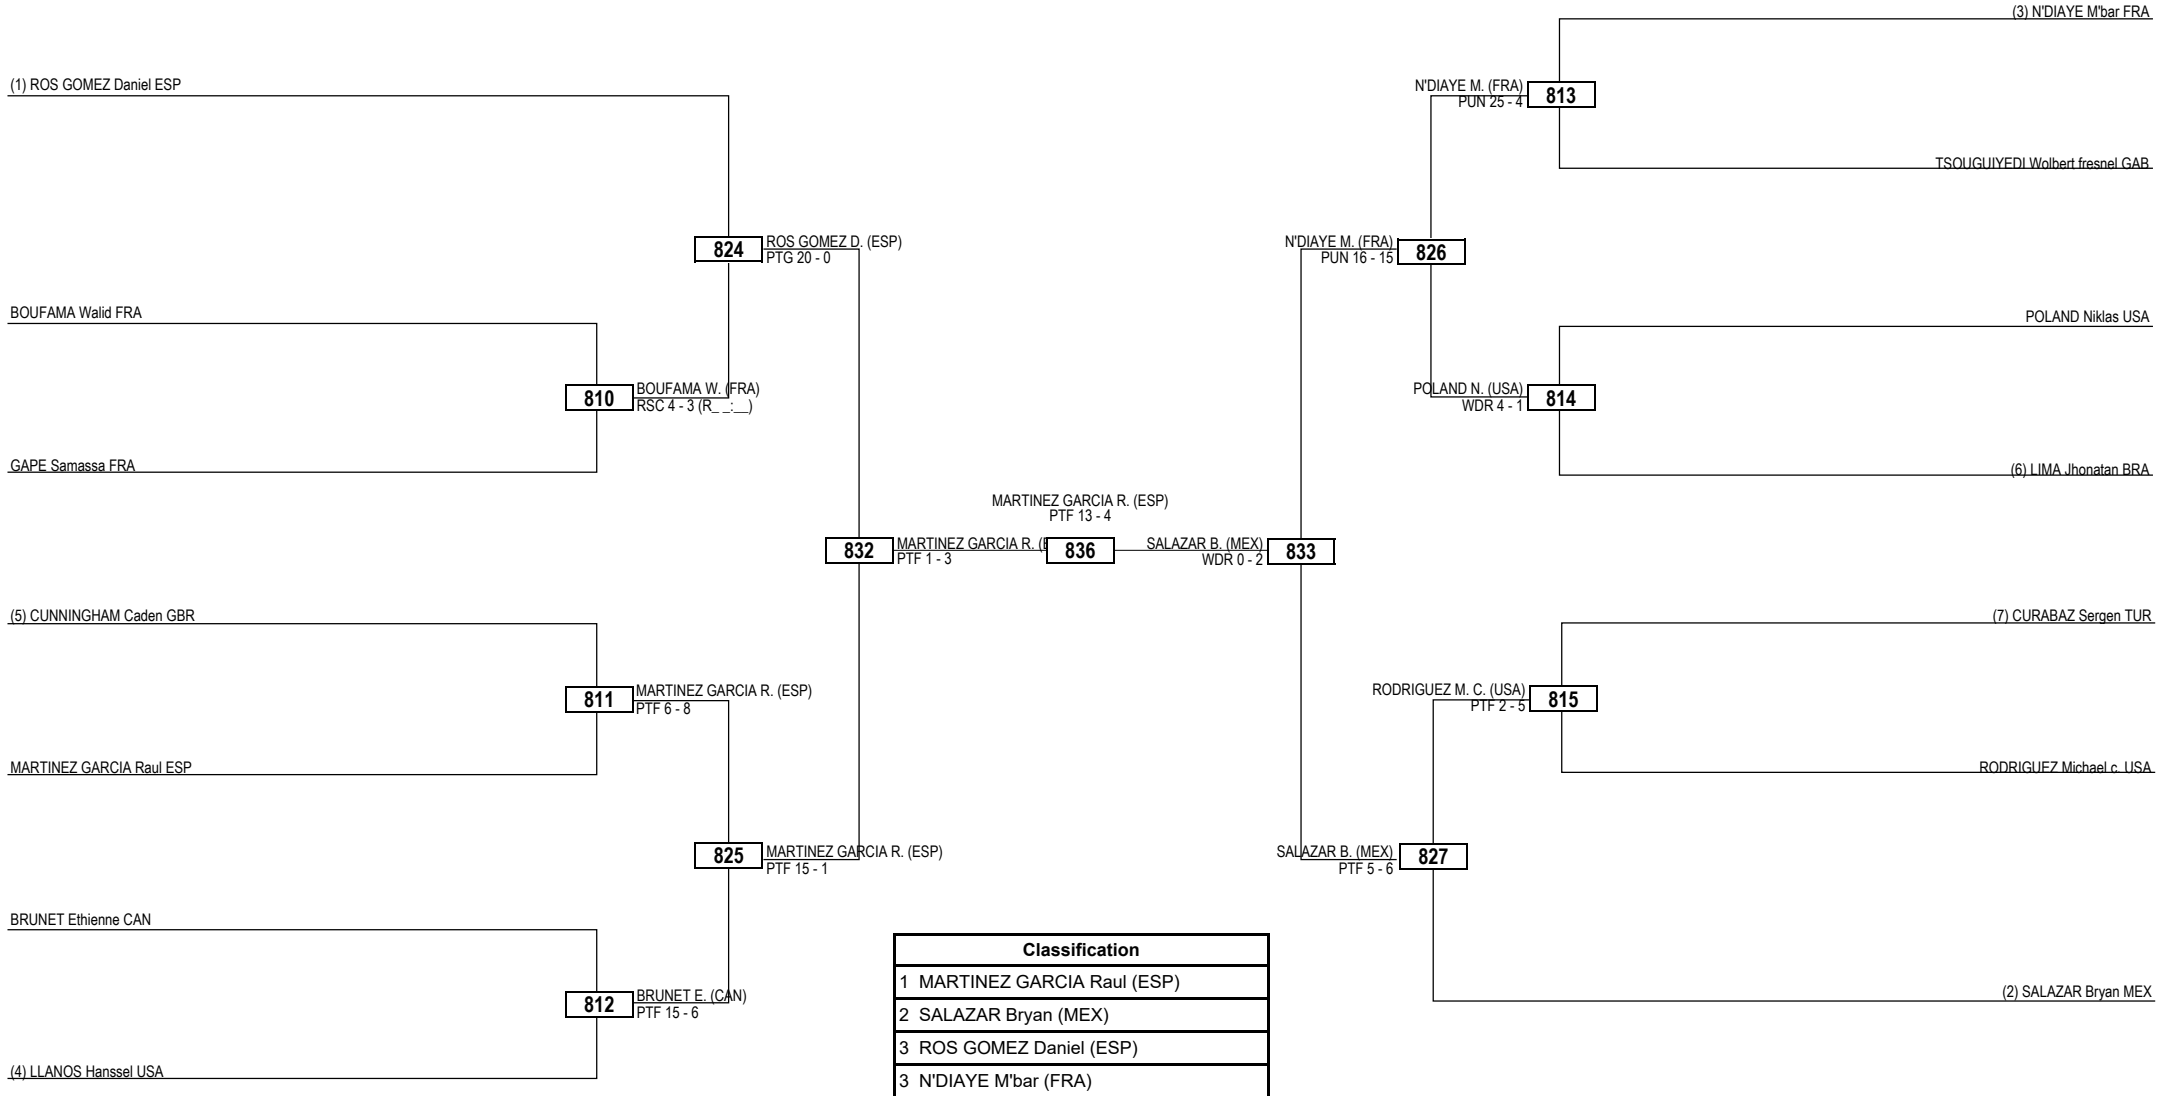

Round of 16   Quarterfinals   Semifinals   Final   Semifinals   Quarterfinals   Round of 16

LEGEND RSC: Win by Referee Stop Contest   PTF: Win by Final Score   PTG: Win by Point Gap   GDP: Win by Golden Points   SUP: Win by Superiority   WDR: Win by Withdrawal   DSQ: Win by Disqualification   PUN: Win by Punitive Declaration   DQB: Win by Disqualification for unsportsmanlike behavior   DDB: Double Disqualification for unsportsmanlike behavior   DWR: Double Withdrawal   DDQ: Double Disqualification   R: Round