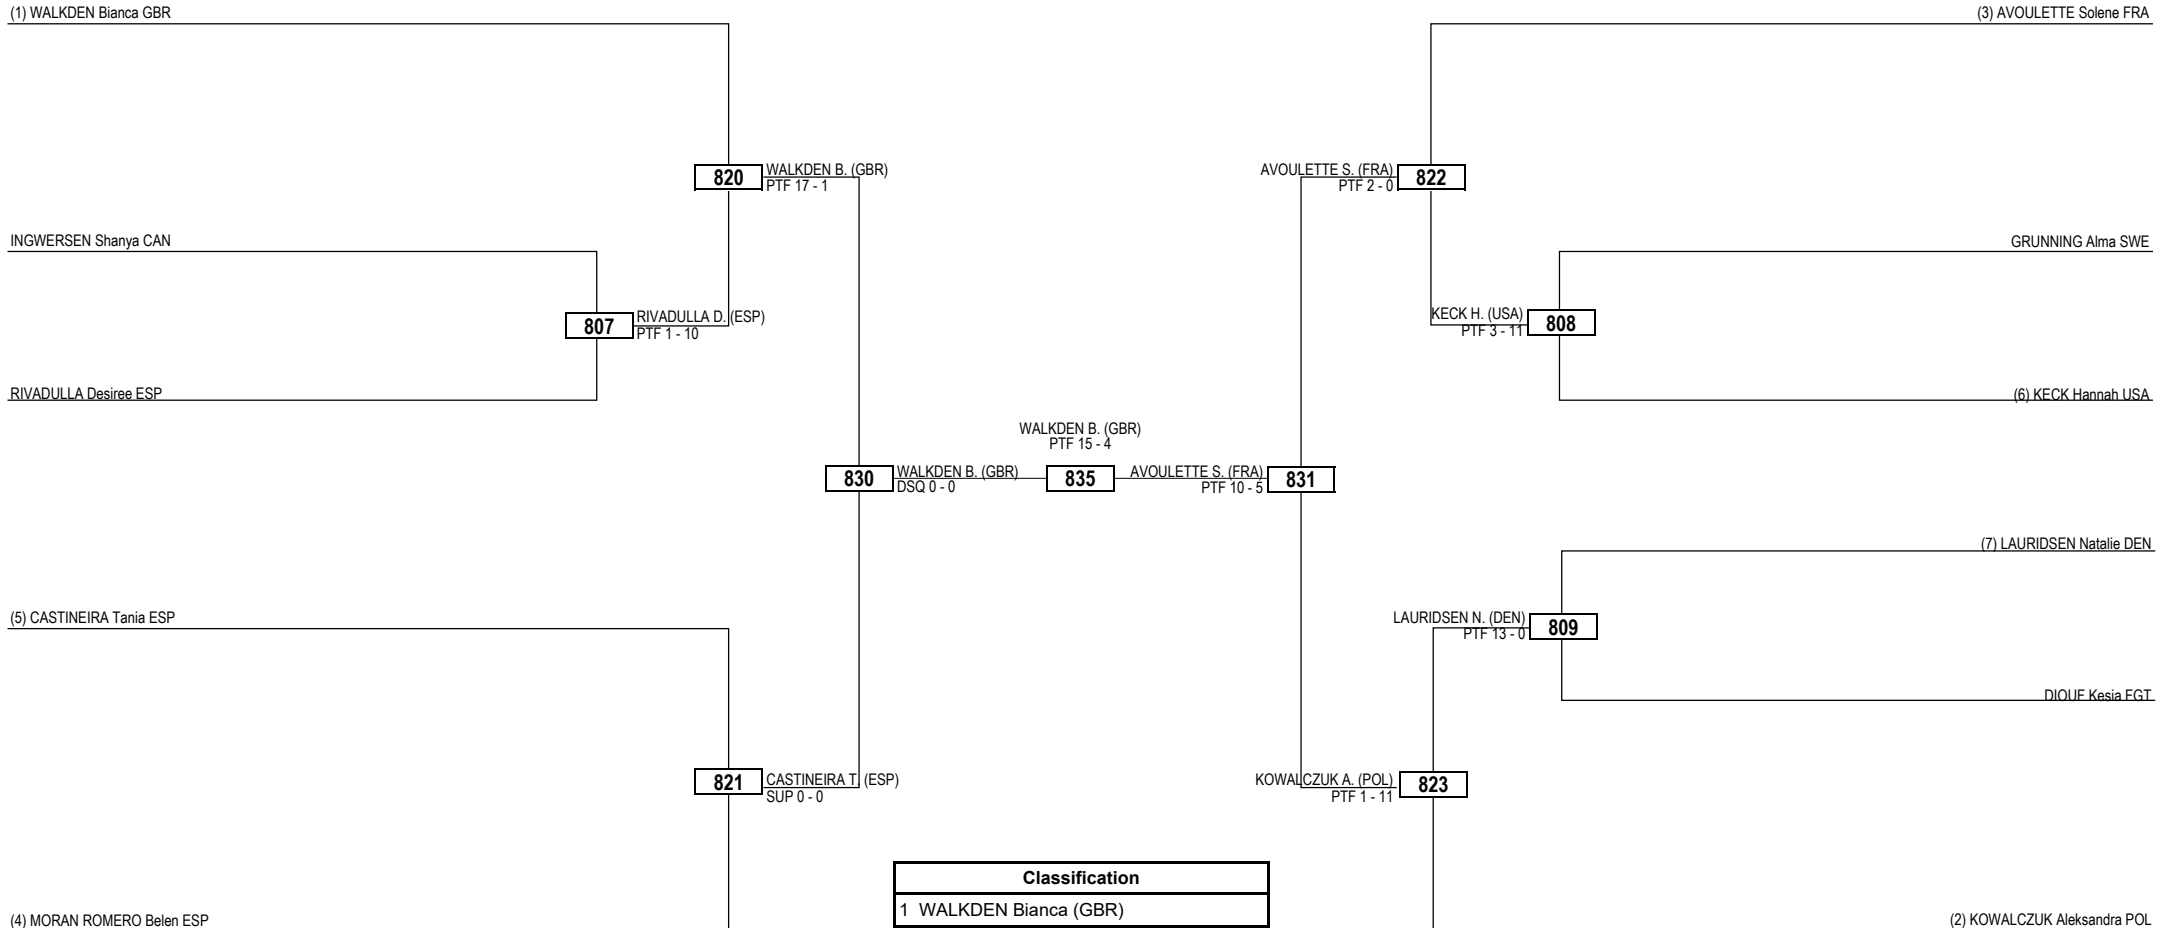

Round of 16   Quarterfinals   Semifinals   Final   Semifinals   Quarterfinals   Round of 16

Classification
1 WALKDEN Bianca (GBR)
2 AVOULETTE Solene (FRA)
3 CASTINEIRA Tania (ESP)
3 KOWALCZUK Aleksandra (POL)

LEGEND	RSC: Win by Referee Stop Contest	PTG: Win by Point Gap	SUP: Win by Superiority	DSQ: Win by Disqualification	DQB: Win by Disqualification for unsportsmanlike behavior	DWR: Double Withdrawal	R: Round
(x) Seed	PTF: Win by Final Score	GDP: Win by Golden Points	WDR: Win by Withdrawal	PUN: Win by Punitive Declaration	DDB: Double Disqualification for unsportsmanlike behavior	DDQ: Double Disqualification