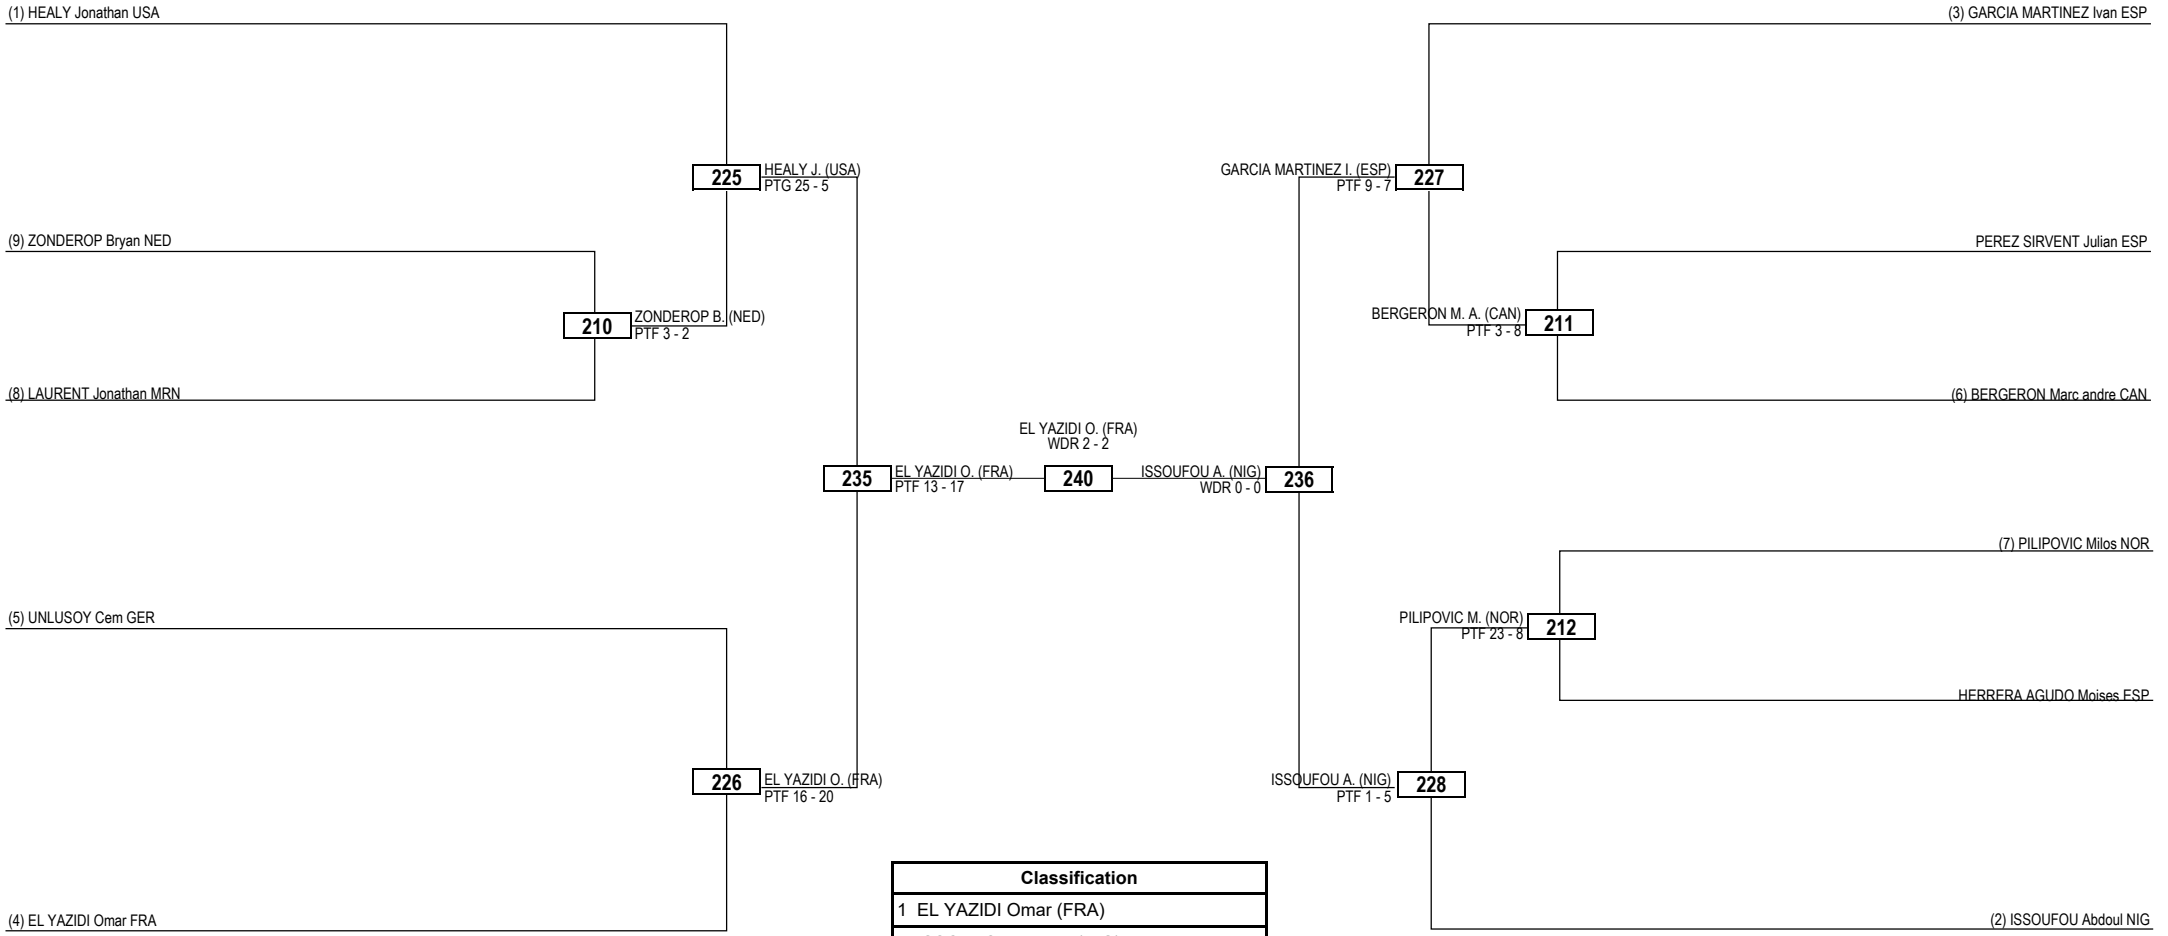

Round of 16   Quarterfinals   Semifinals   Final   Semifinals   Quarterfinals   Round of 16

Classification
1 EL YAZIDI Omar (FRA)
2 ISSOUFOU Abdoul (NIG)
3 HEALY Jonathan (USA)
3 GARCIA MARTINEZ Ivan (ESP)

LEGEND RSC: Win by Referee Stop Contest	PTG: Win by Point Gap	SUP: Win by Superiority	DSQ: Win by Disqualification	DQB: Win by Disqualification for unsportsmanlike behavior	DWR: Double Withdrawal	R: Round
(x) Seed PTF: Win by Final Score	GDP: Win by Golden Points	WDR: Win by Withdrawal	PUN: Win by Punitive Declaration	DDB: Double Disqualification for unsportsmanlike behavior	DDQ: Double Disqualification