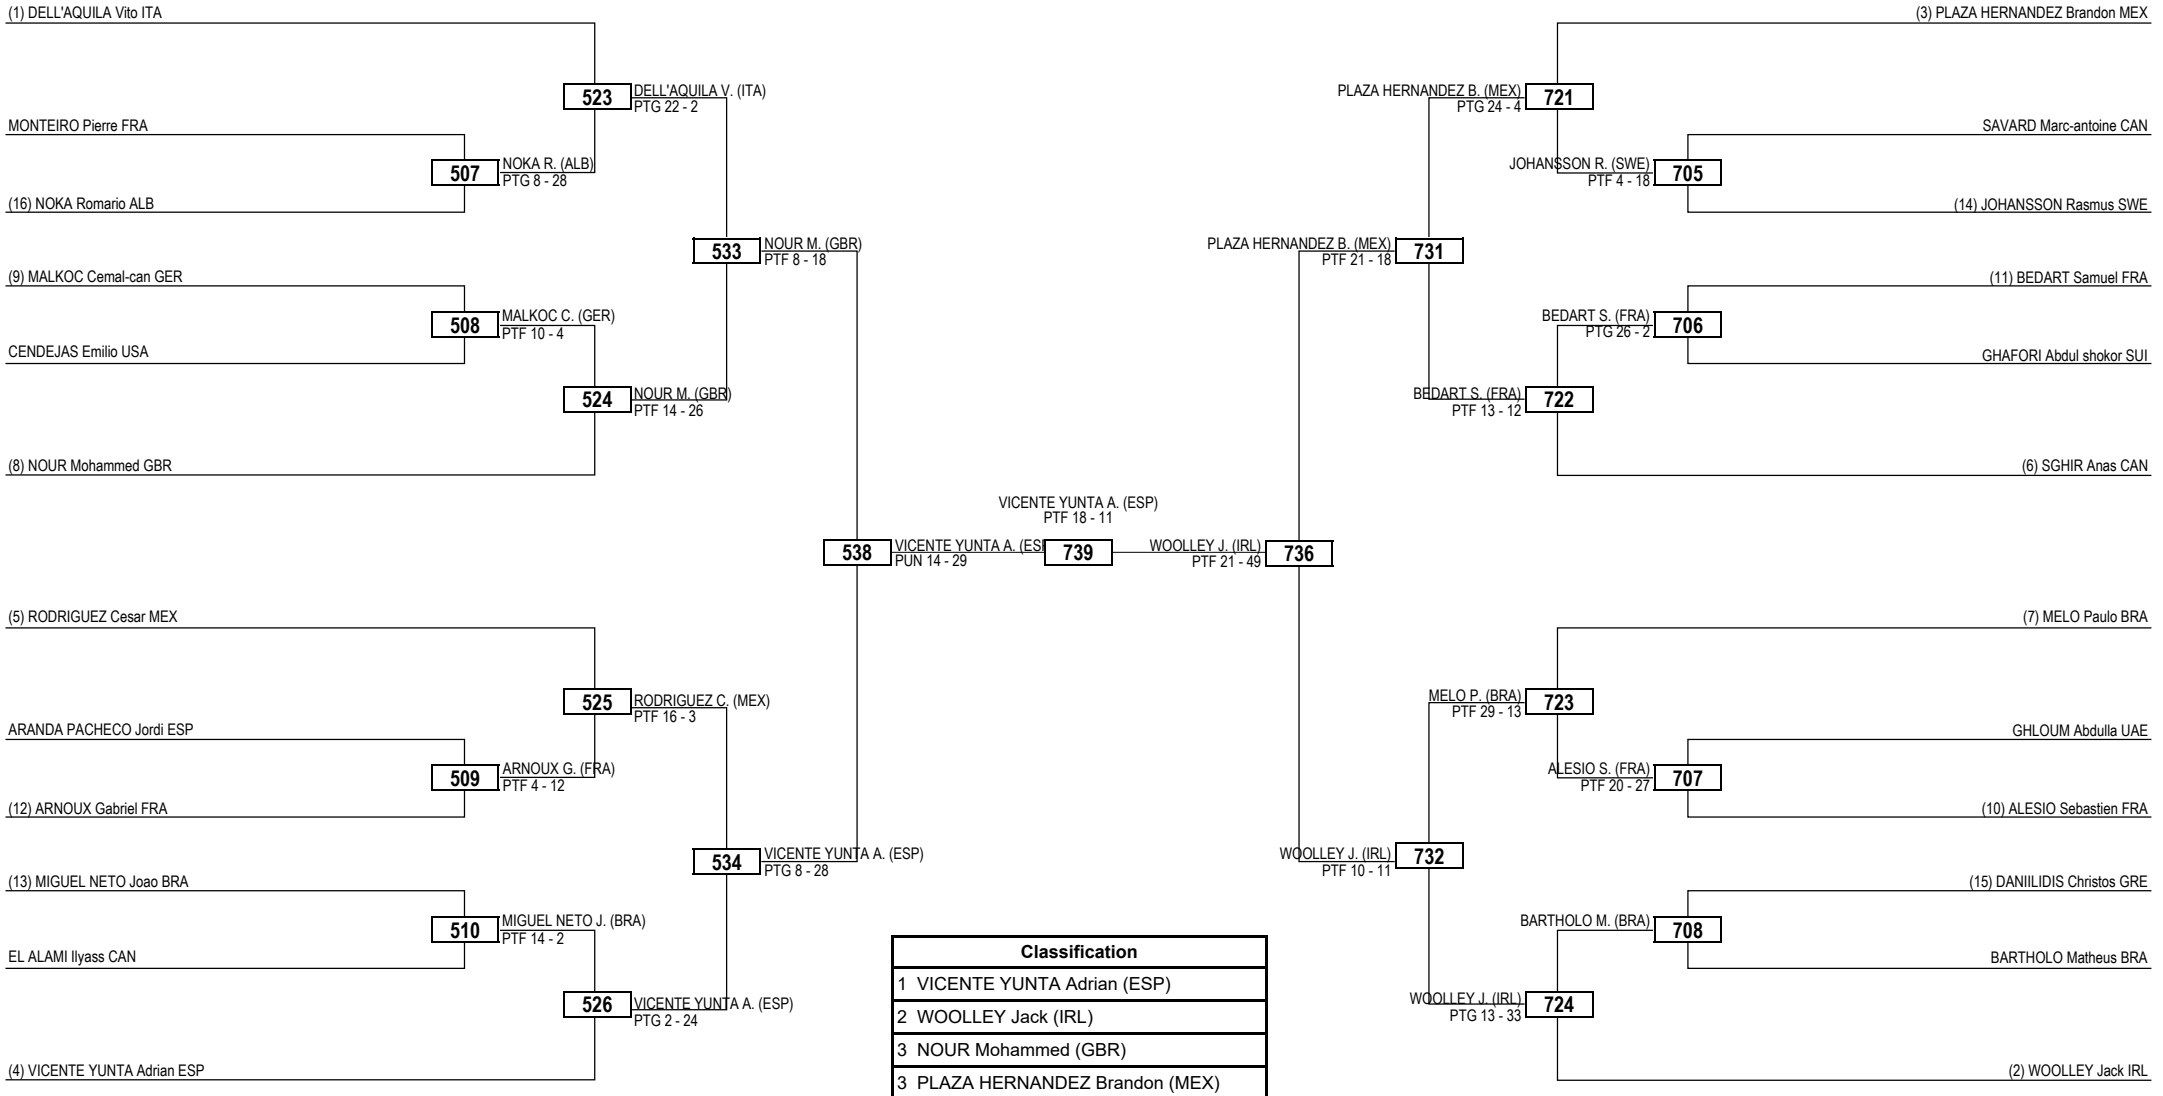

Round of 32 Round of 16 Quarterfinals Semifinals Final Semifinals Quarterfinals Round of 16 Round of 32

LEGEND RSC: Win by Referee Stop Contest PTG: Win by Point Gap SUP: Win by Superiority DSQ: Win by Disqualification DQB: Win by Disqualification for unsportsmanlike behavior DWR: Double Withdrawal R: Round
 (x) Seed PTF: Win by Final Score GDP: Win by Golden Points WDR: Win by Withdrawal PUN: Win by Punitive Declaration DDB: Double Disqualification for unsportsmanlike behavior DDQ: Double Disqualification