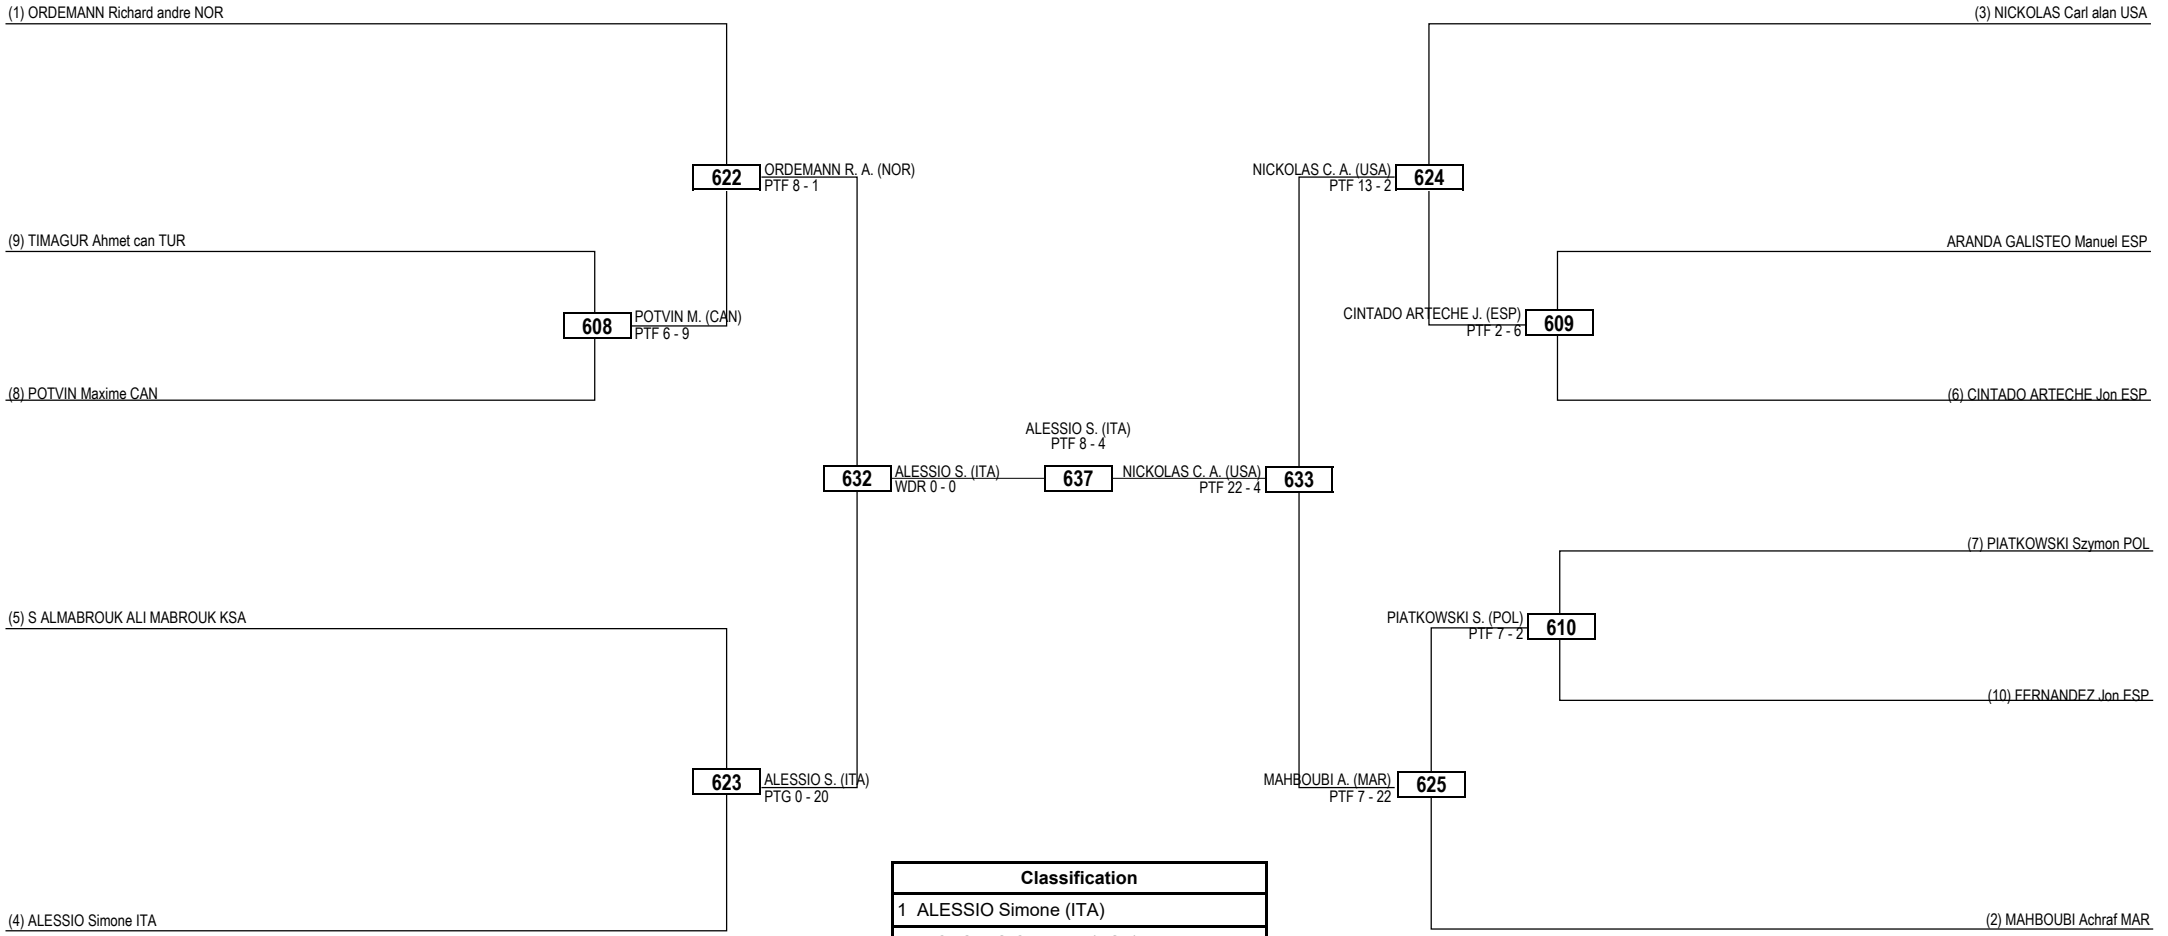

Round of 16 Quarterfinals Semifinals Final Semifinals Quarterfinals Round of 16

Classification
1 ALESSIO Simone (ITA)
2 NICKOLAS Carl alan (USA)
3 ORDEMANN Richard andre (NOR)
3 MAHBOUBI Achraf (MAR)

LEGEND RSC: Win by Referee Stop Contest   PTG: Win by Point Gap   SUP: Win by Superiority   DSQ: Win by Disqualification   DQB: Win by Disqualification for unsportsmanlike behavior   DWR: Double Withdrawal   R: Round
(x) Seed   PTF: Win by Final Score   GDP: Win by Golden Points   WDR: Win by Withdrawal   PUN: Win by Punitive Declaration   DDB: Double Disqualification for unsportsmanlike behavior   DDQ: Double Disqualification