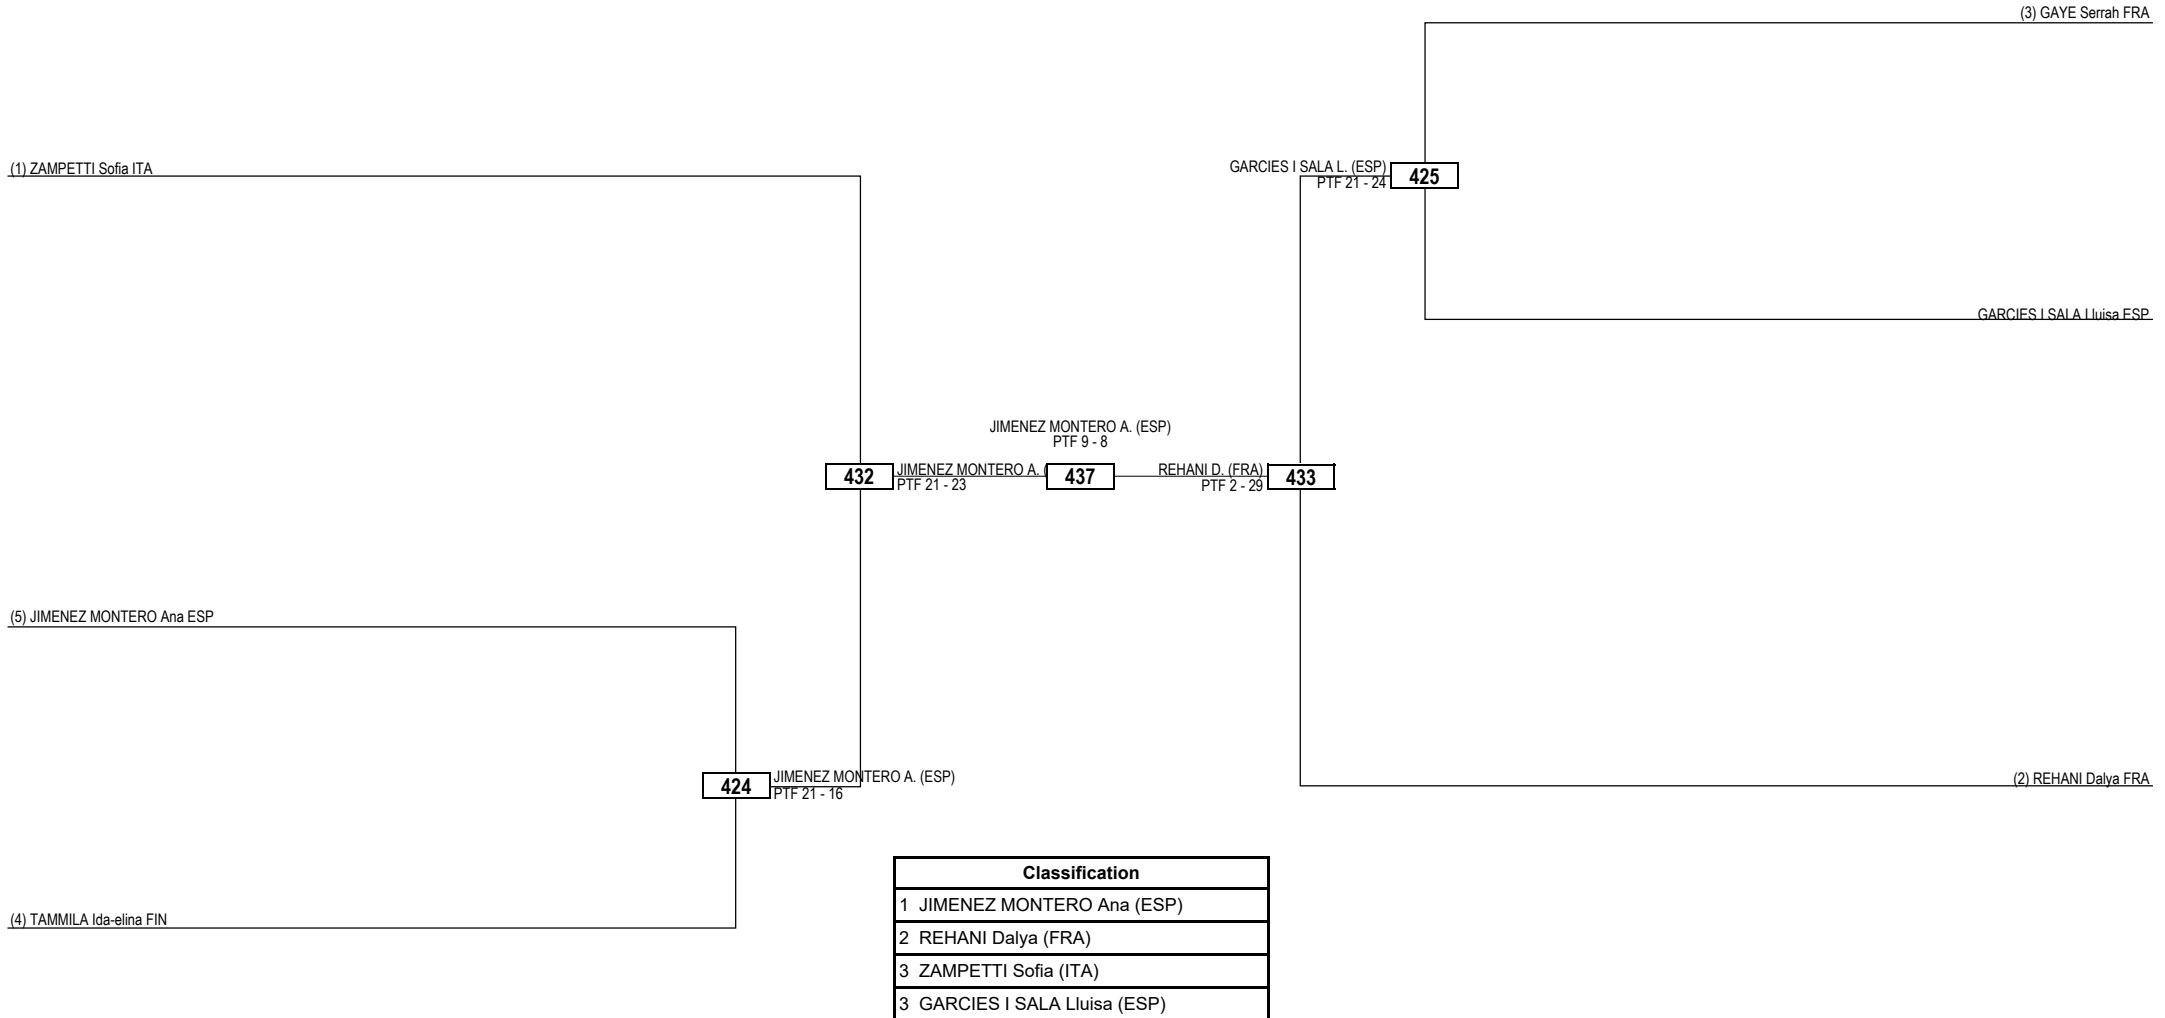

Quarterfinals   Semifinals   Final   Semifinals   Quarterfinals

LEGEND RSC: Win by Referee Stop Contest   PTG: Win by Point Gap   SUP: Win by Superiority   DSQ: Win by Disqualification   DQB: Win by Disqualification for unsportsmanlike behavior   DWR: Double Withdrawal   R: Round
(x) Seed PTF: Win by Final Score   GDP: Win by Golden Points   WDR: Win by Withdrawal   PUN: Win by Punitive Declaration   DDB: Double Disqualification for unsportsmanlike behavior   DDQ: Double Disqualification