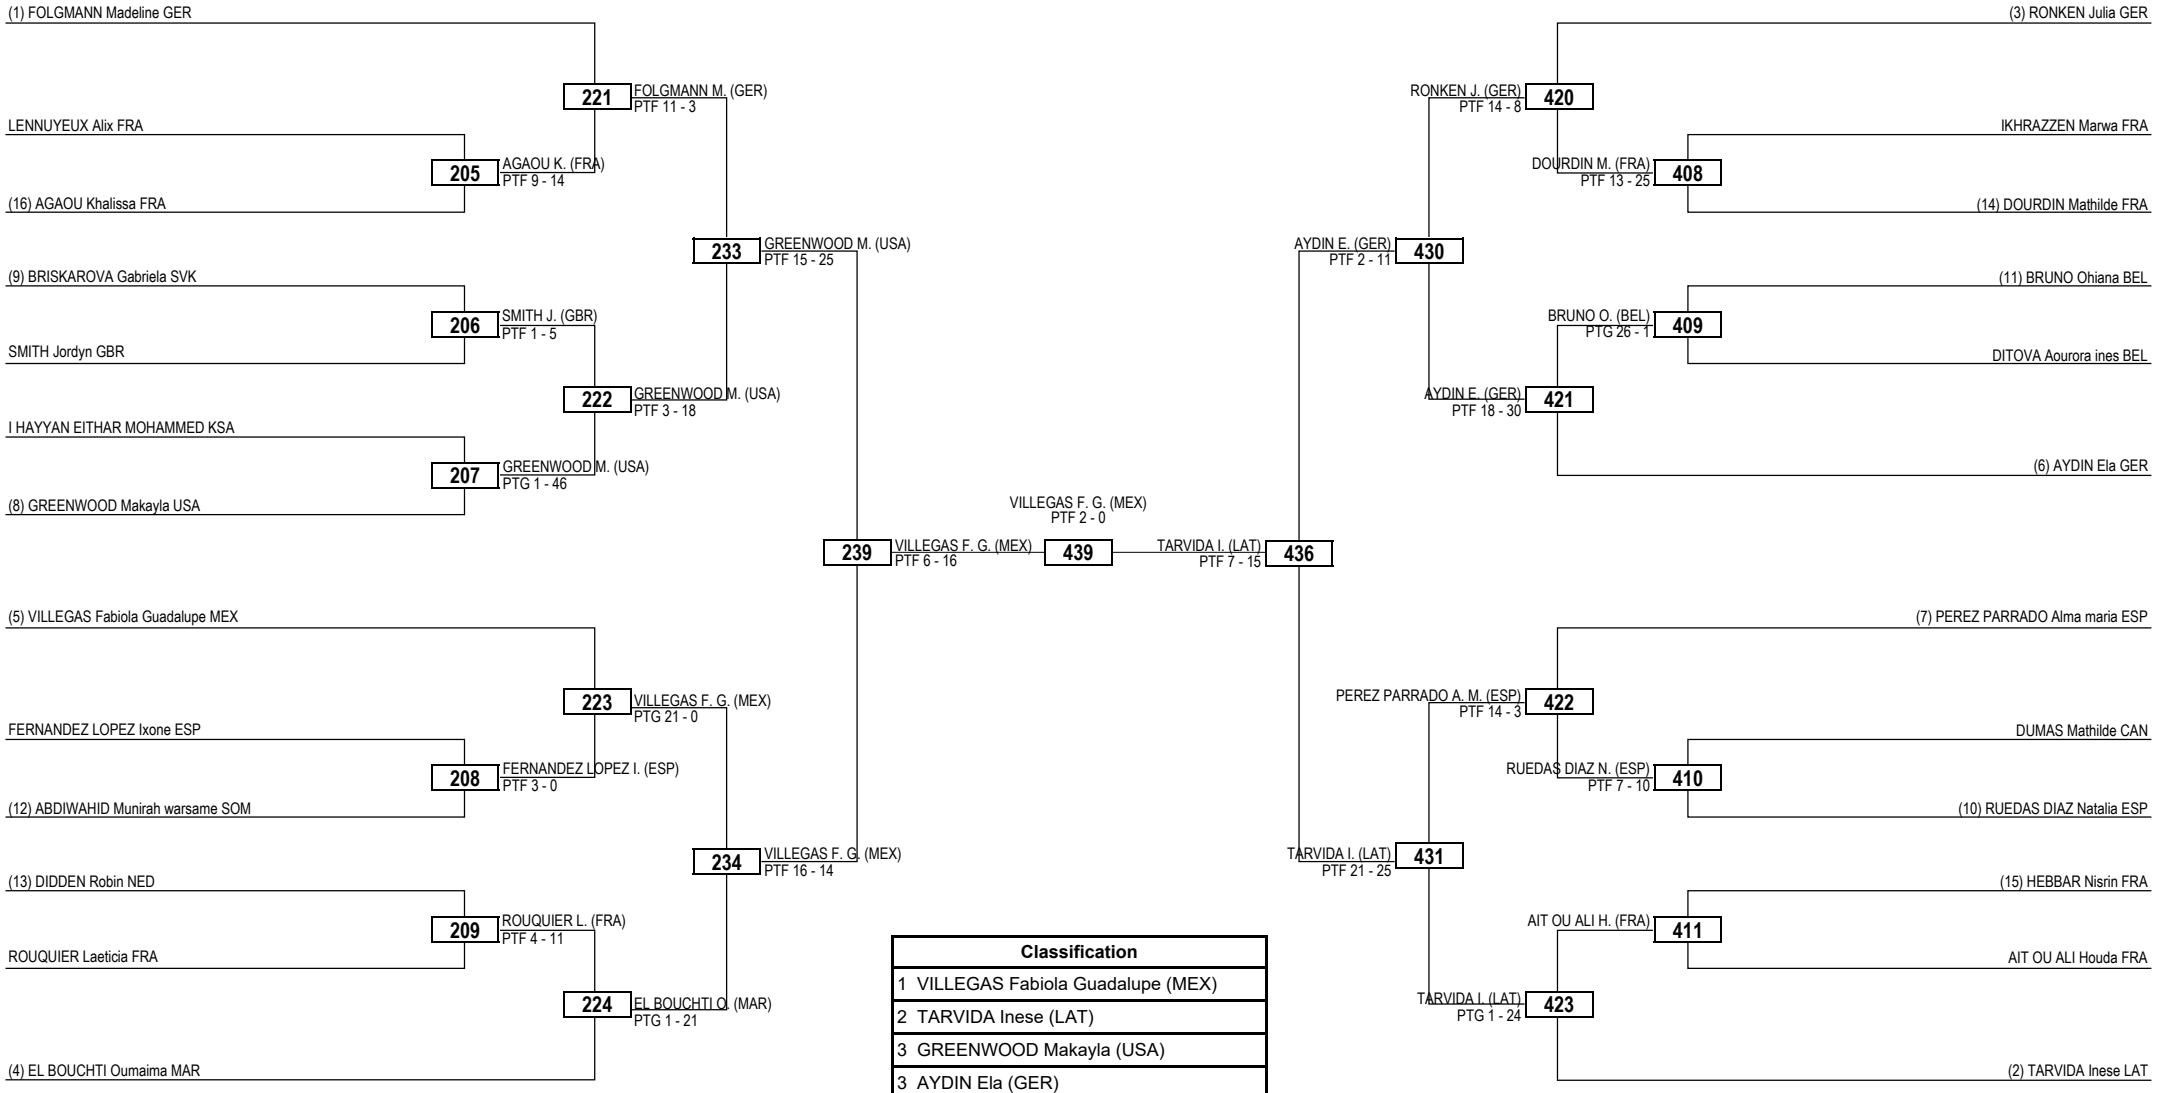

Quarterfinals Semifinals Final Semifinals Quarterfinals

LEGEND RSC: Win by Referee Stop Contest PTG: Win by Point Gap SUP: Win by Superiority DSQ: Win by Disqualification DQB: Win by Disqualification for unsportsmanlike behavior DWR: Double Withdrawal R: Round
(x) Seed PTF: Win by Final Score GDP: Win by Golden Points WDR: Win by Withdrawal PUN: Win by Punitive Declaration DDB: Double Disqualification for unsportsmanlike behavior DDQ: Double Disqualification

Round of 32 Round of 16 Quarterfinals Semifinals Final Semifinals Quarterfinals Round of 16 Round of 32

LEGEND RSC: Win by Referee Stop Contest	PTG: Win by Point Gap	SUP: Win by Superiority	DSQ: Win by Disqualification	DQB: Win by Disqualification for unsportsmanlike behavior	DWR: Double Withdrawal	R: Round
(x) Seed PTF: Win by Final Score	GDP: Win by Golden Points	WDR: Win by Withdrawal	PUN: Win by Punitive Declaration	DDB: Double Disqualification for unsportsmanlike behavior	DDQ: Double Disqualification	