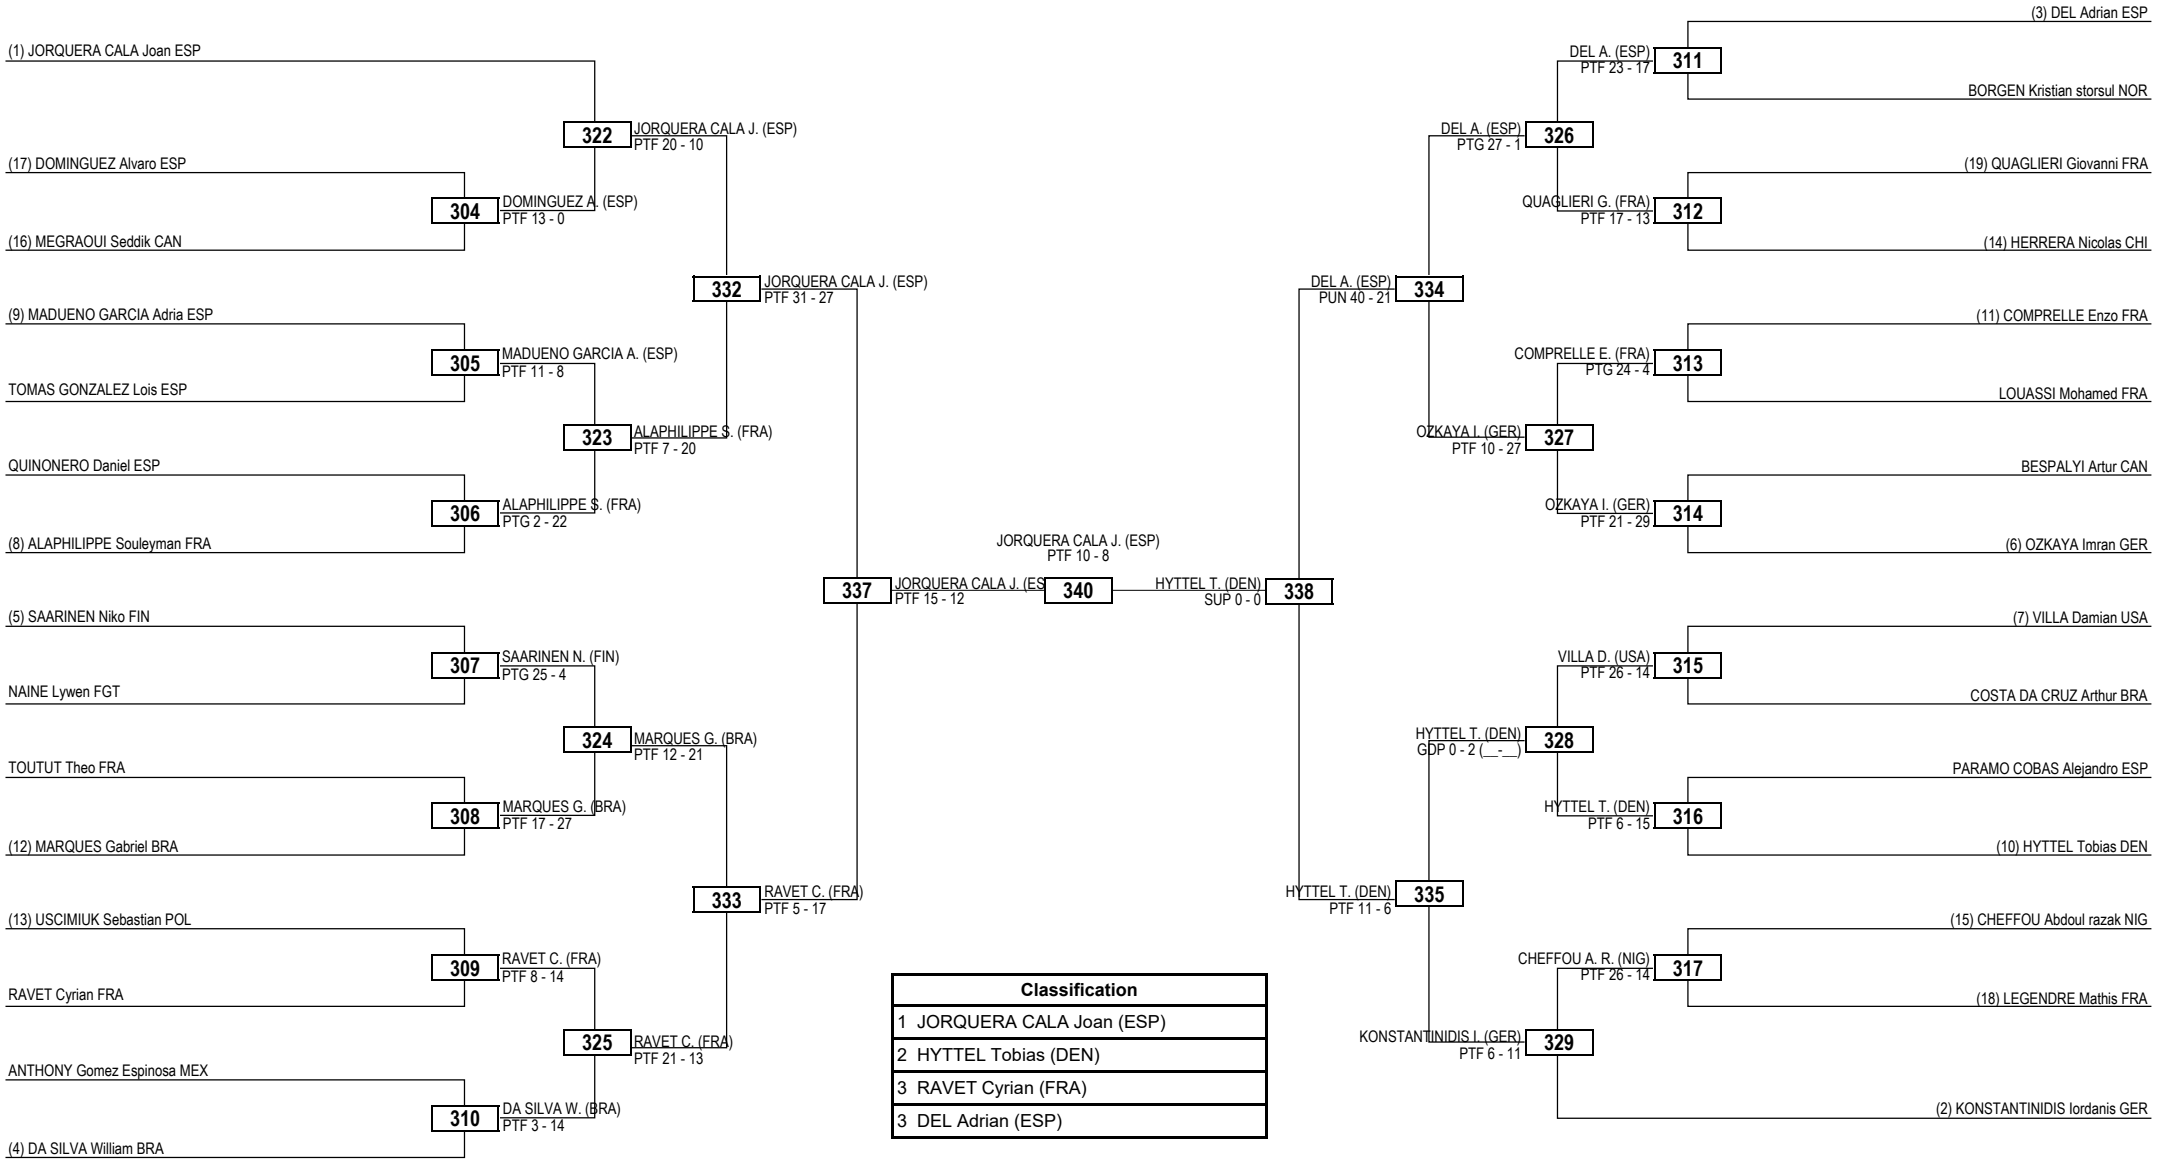

Round of 32 Round of 16 Quarterfinals Semifinals Final Semifinals Quarterfinals Round of 16 Round of 32

LEGEND RSC: Win by Referee Stop Contest PTG: Win by Point Gap SUP: Win by Superiority DSQ: Win by Disqualification DQB: Win by Disqualification for unsportsmanlike behavior DWR: Double Withdrawal R: Round
 (x) Seed PTF: Win by Final Score GDP: Win by Golden Points WDR: Win by Withdrawal PUN: Win by Punitive Declaration DDB: Double Disqualification for unsportsmanlike behavior DDQ: Double Disqualification