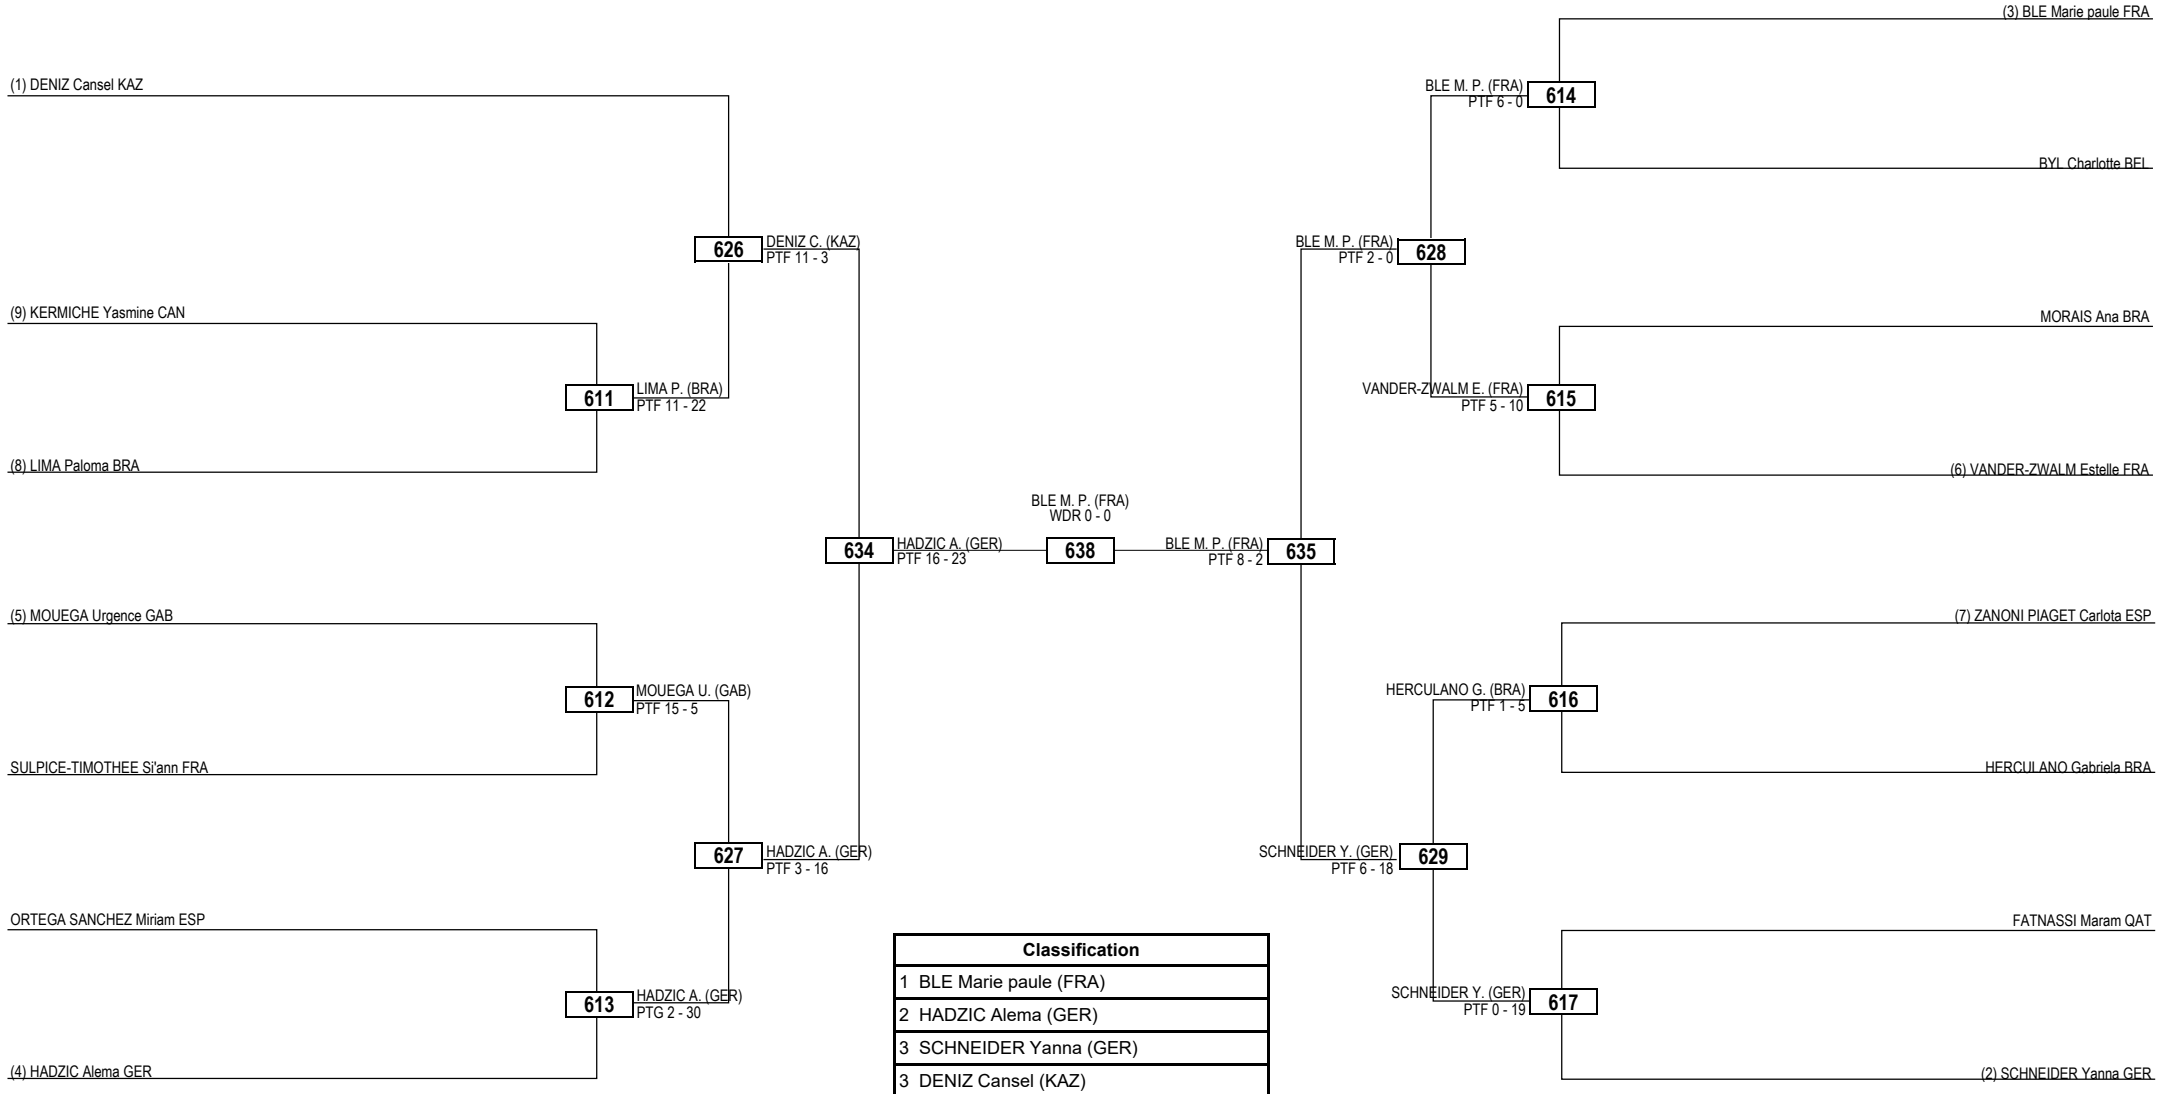

Round of 16   Quarterfinals   Semifinals   Final   Semifinals   Quarterfinals   Round of 16

LEGEND RSC: Win by Referee Stop Contest   PTG: Win by Point Gap   SUP: Win by Superiority   DSQ: Win by Disqualification   DQB: Win by Disqualification for unsportsmanlike behavior   DWR: Double Withdrawal   R: Round
(x) Seed   PTF: Win by Final Score   GDP: Win by Golden Points   WDR: Win by Withdrawal   PUN: Win by Punitive Declaration   DDB: Double Disqualification for unsportsmanlike behavior   DDQ: Double Disqualification