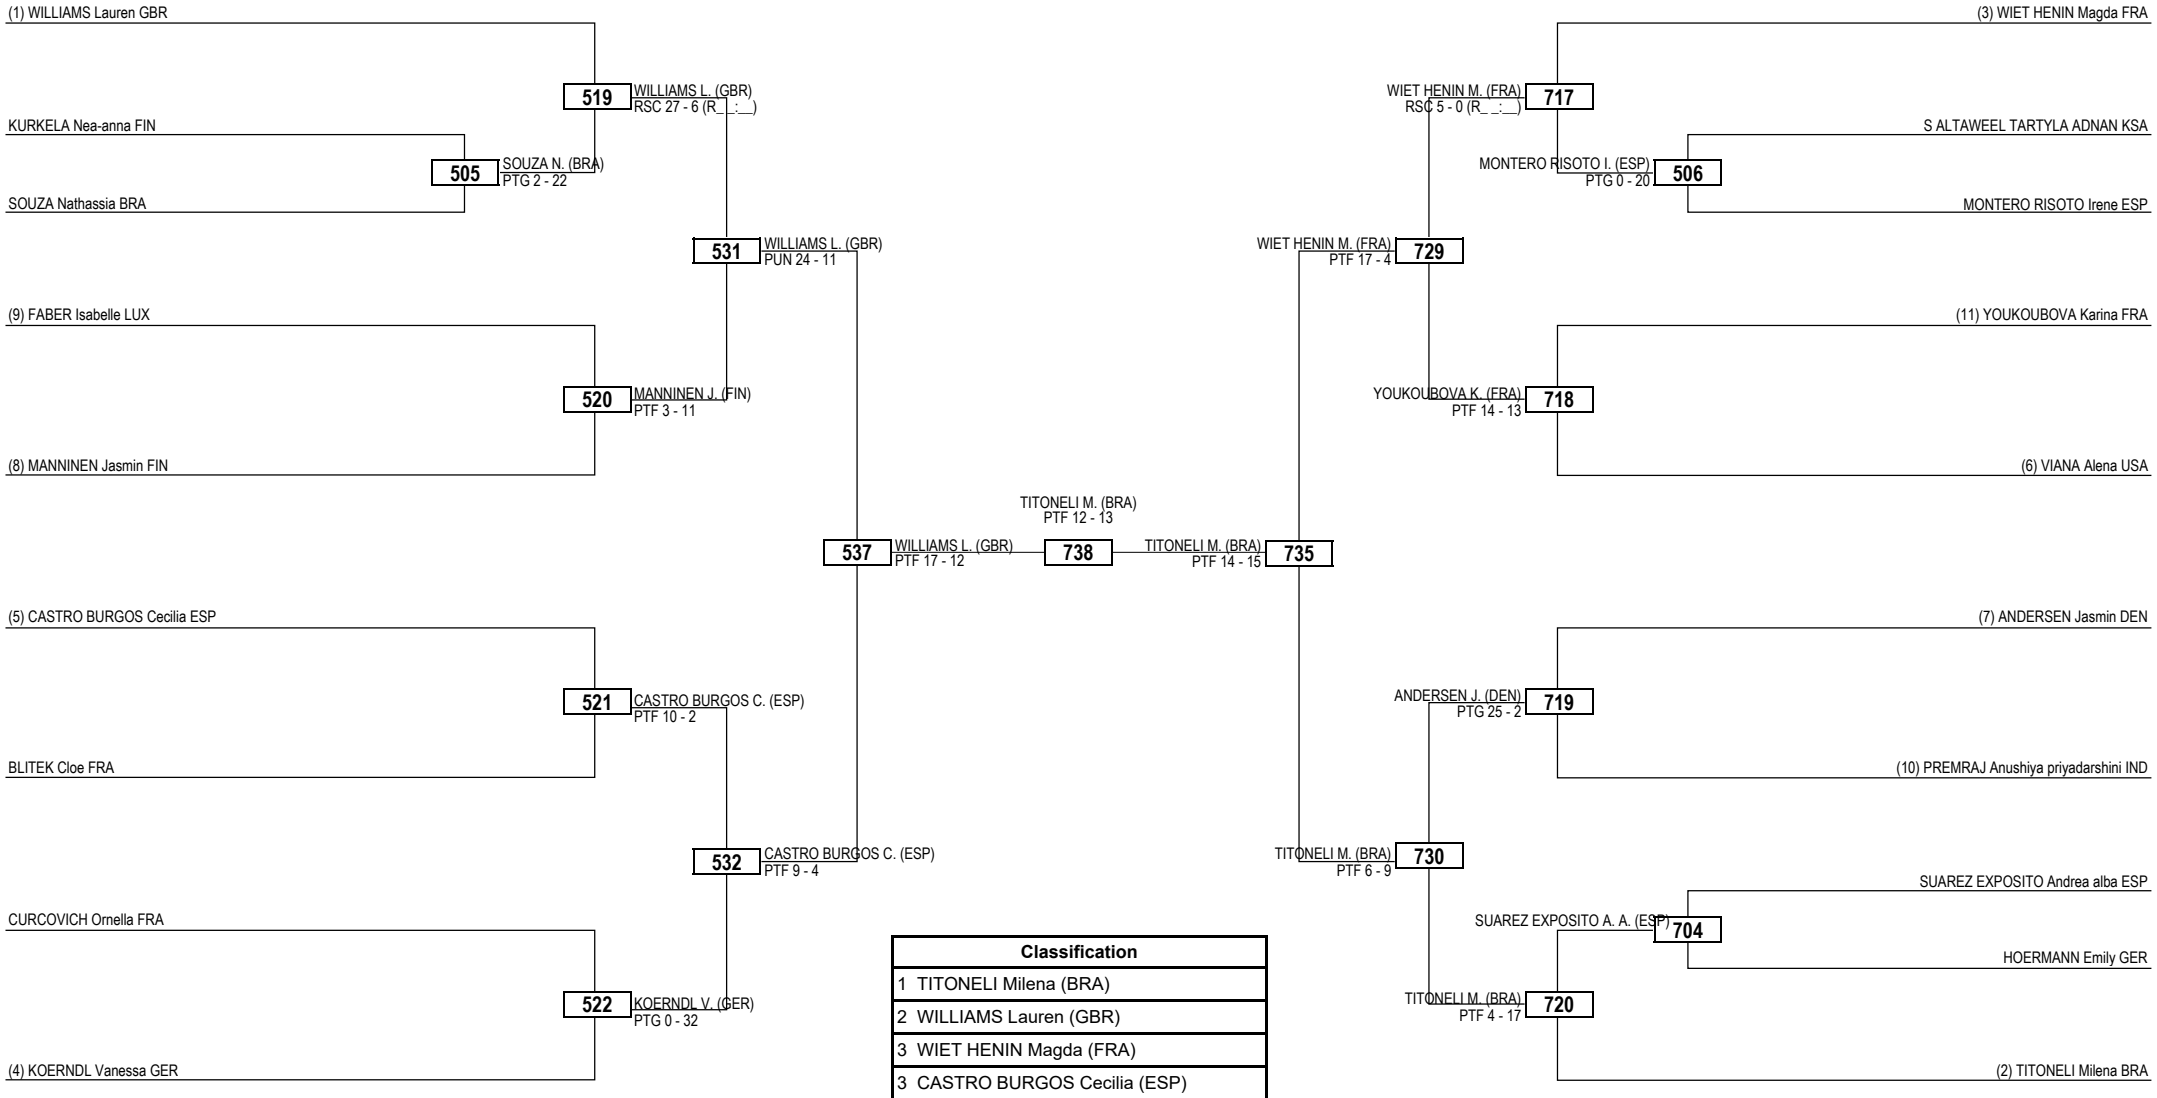

Round of 32   Round of 16   Quarterfinals   Semifinals   Final   Semifinals   Quarterfinals   Round of 16   Round of 32

LEGEND RSC: Win by Referee Stop Contest   PTG: Win by Point Gap   SUP: Win by Superiority   DSQ: Win by Disqualification   DQB: Win by Disqualification for unsportsmanlike behavior   DWR: Double Withdrawal   R: Round
(x) **Seed**   PTF: Win by Final Score   GDP: Win by Golden Points   WDR: Win by Withdrawal   PUN: Win by Punitive Declaration   DDB: Double Disqualification for unsportsmanlike behavior   DDQ: Double Disqualification