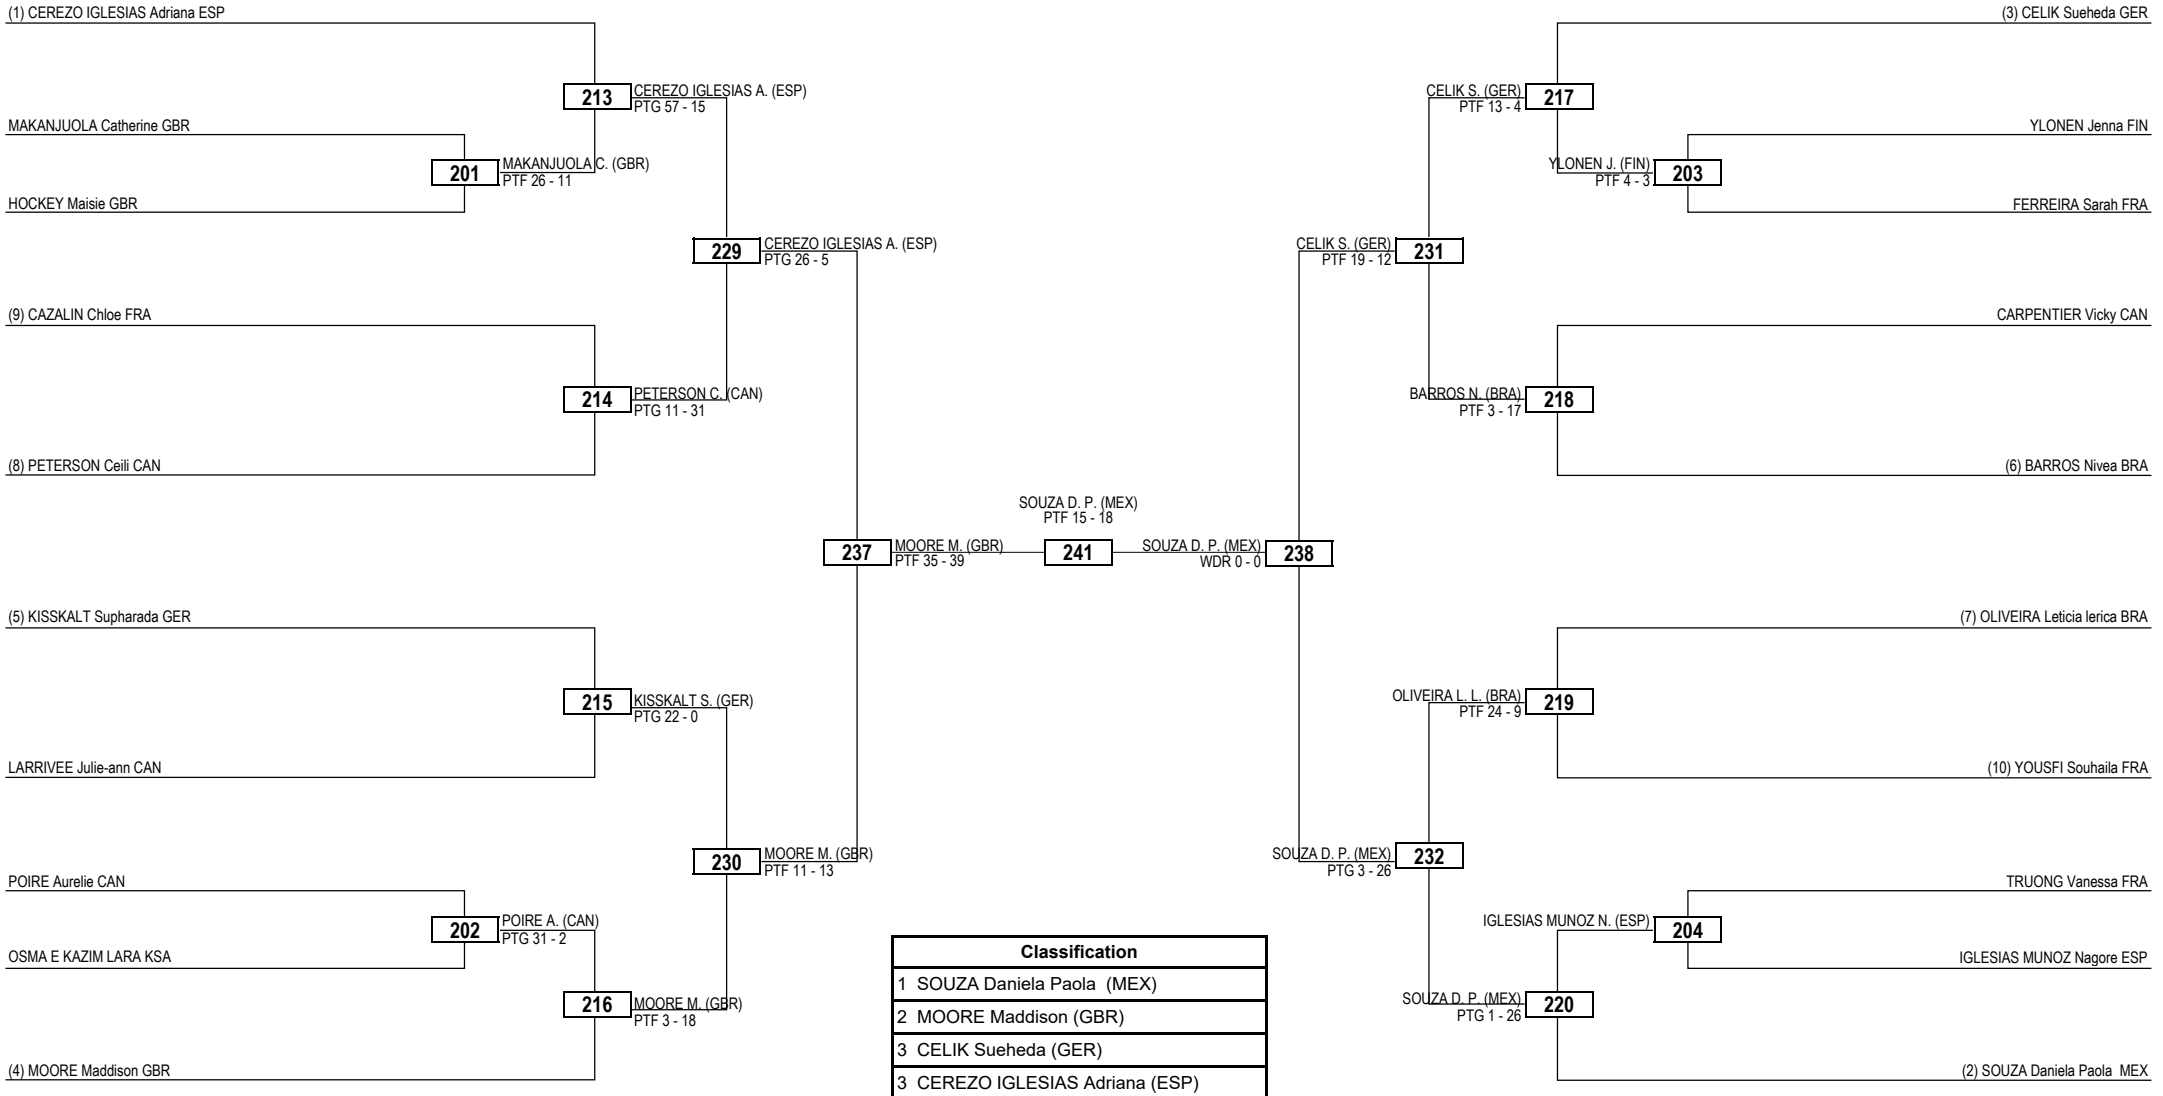

Round of 16 Quarterfinals Semifinals Final Semifinals Quarterfinals Round of 16

Classification
1 EL YAZIDI Omar (FRA)
2 ISSOUFOU Abdoul (NIG)
3 HEALY Jonathan (USA)
3 GARCIA MARTINEZ Ivan (ESP)

LEGEND RSC: Win by Referee Stop Contest	PTG: Win by Point Gap	SUP: Win by Superiority	DSQ: Win by Disqualification	DQB: Win by Disqualification for unsportsmanlike behavior	DWR: Double Withdrawal	R: Round
(x) Seed PTF: Win by Final Score	GDP: Win by Golden Points	WDR: Win by Withdrawal	PUN: Win by Punitive Declaration	DDB: Double Disqualification for unsportsmanlike behavior	DDQ: Double Disqualification	

Quarterfinals Semifinals Final Semifinals Quarterfinals

LEGEND RSC: Win by Referee Stop Contest PTG: Win by Point Gap SUP: Win by Superiority DSQ: Win by Disqualification DQB: Win by Disqualification for unsportsmanlike behavior DWR: Double Withdrawal R: Round
(x) Seed PTF: Win by Final Score GDP: Win by Golden Points WDR: Win by Withdrawal PUN: Win by Punitive Declaration DDB: Double Disqualification for unsportsmanlike behavior DDQ: Double Disqualification

Round of 32 Round of 16 Quarterfinals Semifinals Final Semifinals Quarterfinals Round of 16 Round of 32

LEGEND RSC: Win by Referee Stop Contest	PTG: Win by Point Gap	SUP: Win by Superiority	DSQ: Win by Disqualification	DQB: Win by Disqualification for unsportsmanlike behavior	DWR: Double Withdrawal	R: Round
(x) Seed PTF: Win by Final Score	GDP: Win by Golden Points	WDR: Win by Withdrawal	PUN: Win by Punitive Declaration	DDB: Double Disqualification for unsportsmanlike behavior	DDQ: Double Disqualification	