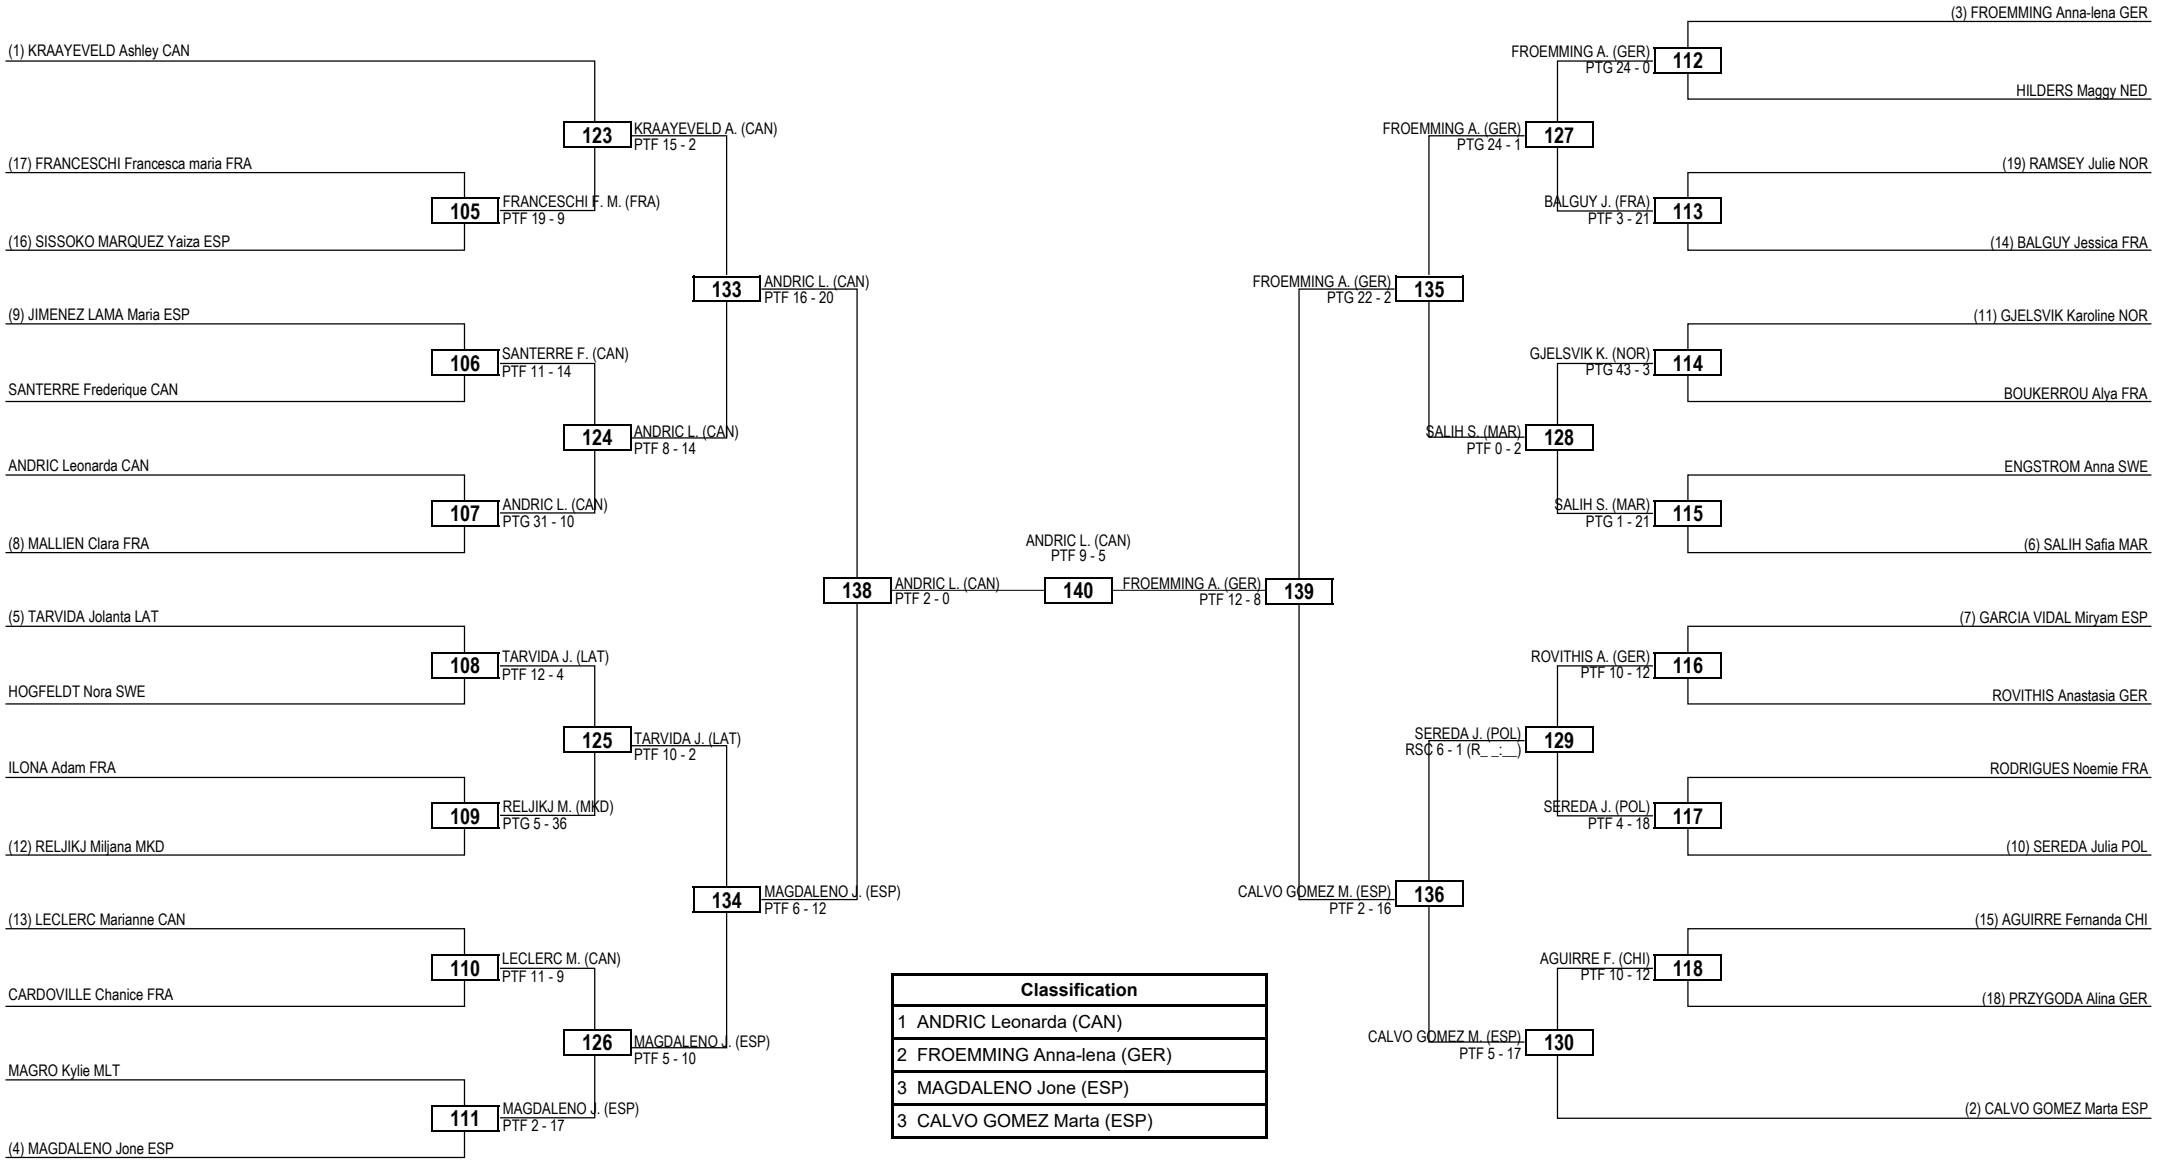

Round of 32   Round of 16   Quarterfinals   Semifinals   Final   Semifinals   Quarterfinals   Round of 16   Round of 32

LEGEND RSC: Win by Referee Stop Contest	PTG: Win by Point Gap	SUP: Win by Superiority	DSQ: Win by Disqualification	DQB: Win by Disqualification for unsportsmanlike behavior	DWR: Double Withdrawal	R: Round
(x) Seed PTF: Win by Final Score	GDP: Win by Golden Points	WDR: Win by Withdrawal	PUN: Win by Punitive Declaration	DDB: Double Disqualification for unsportsmanlike behavior	DDQ: Double Disqualification