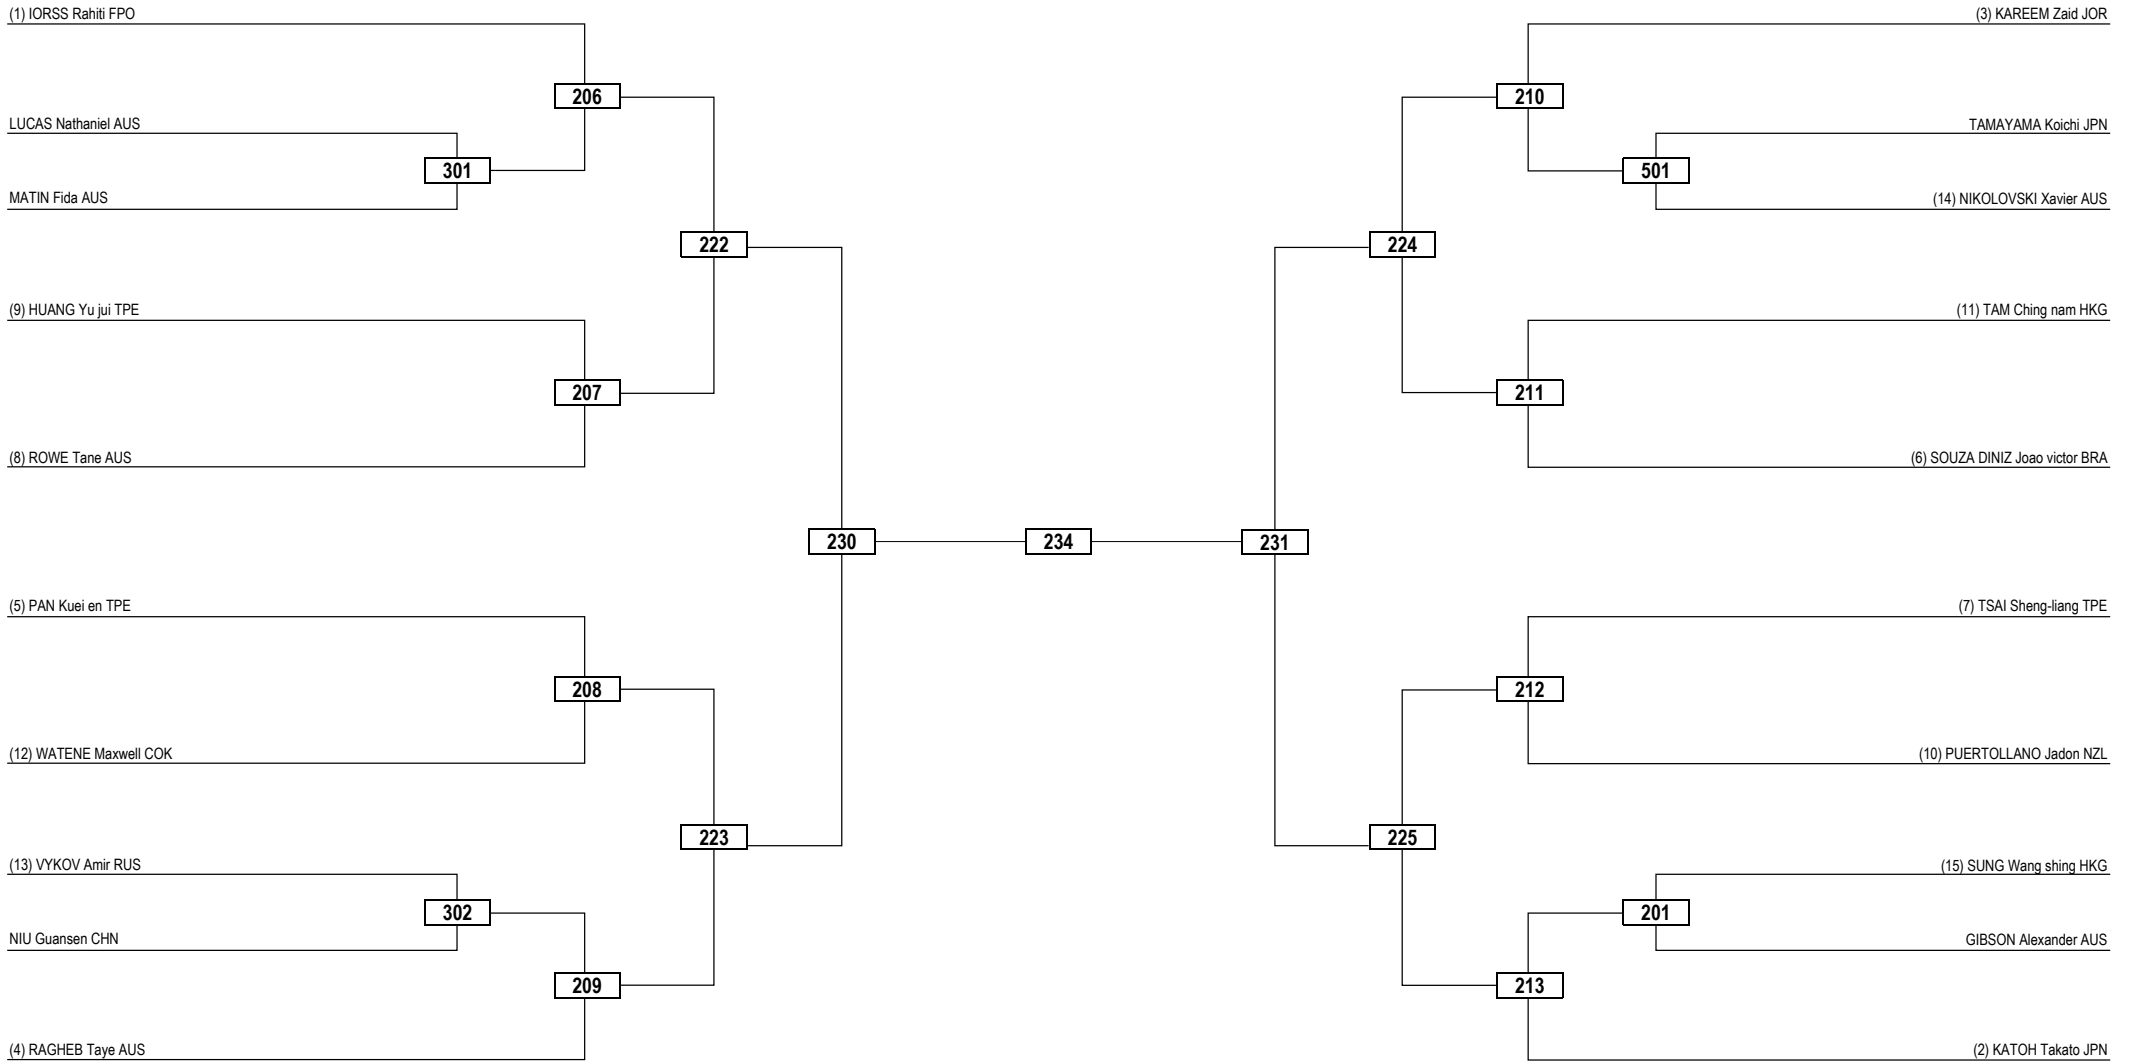

Round of 32 Round of 16 Quarterfinals Semifinals Final Semifinals Quarterfinals Round of 16 Round of 32

LEGEND RSC: Win by Referee Stop the Contest WDR: Win by Withdrawal DQB: Win by Disqualification for unsportsmanlike behavior
 (x) Seed PTF: Win by Final Score DSQ: Win by Disqualification R: Round