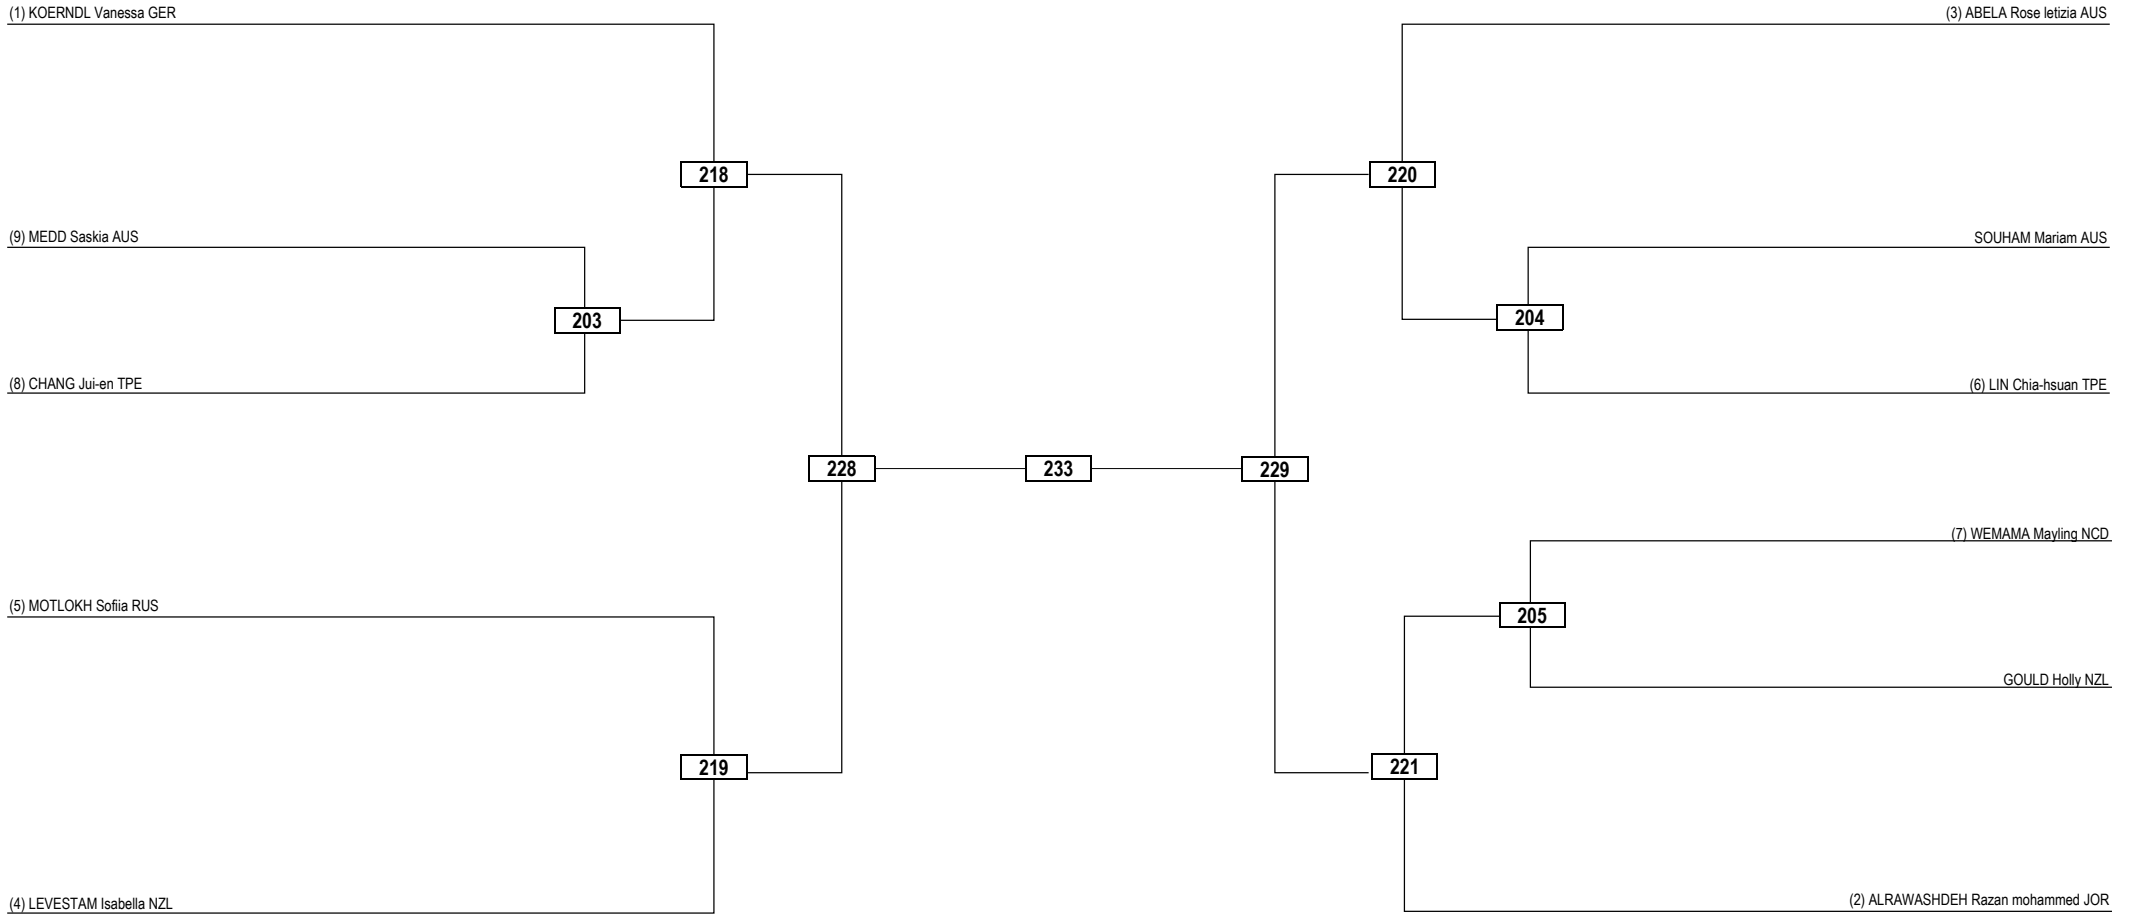

Round of 32 Round of 16 Quarterfinals Semifinals Final Semifinals Quarterfinals Round of 16 Round of 32

LEGEND RSC: Win by Referee Stop the Contest WDR: Win by Withdrawal DQB: Win by Disqualification for unsportsmanlike behavior
 (x) Seed PTF: Win by Final Score DSQ: Win by Disqualification R: Round

Round of 16 Quarterfinals Semifinals Final Semifinals Quarterfinals Round of 16

LEGEND RSC: Win by Referee Stop the Contest WDR: Win by Withdrawal DQB: Win by Disqualification for unsportsmanlike behavior
 (x) Seed PTF: Win by Final Score DSQ: Win by Disqualification R: Round