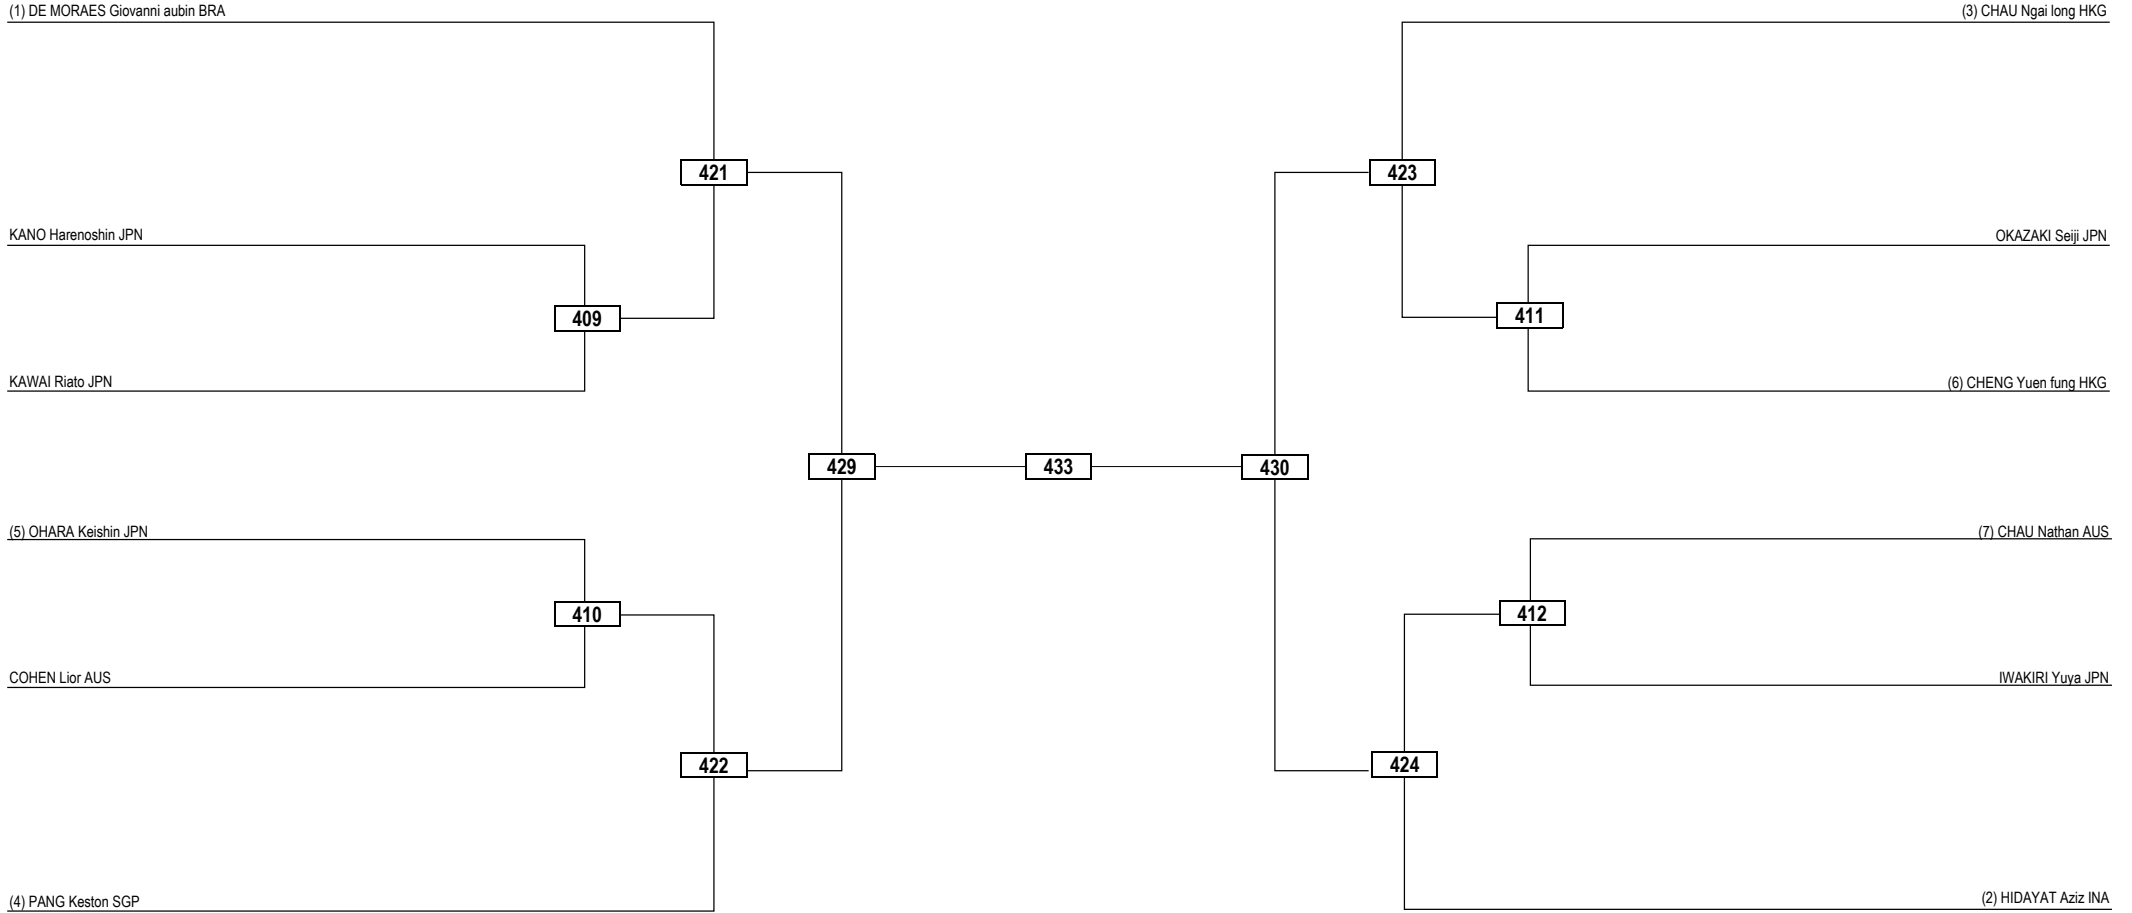

Round of 16 Quarterfinals Semifinals Final Semifinals Quarterfinals Round of 16

LEGEND RSC: Win by Referee Stop the Contest WDR: Win by Withdrawal DQB: Win by Disqualification for unsportsmanlike behavior
(x) Seed PTF: Win by Final Score DSQ: Win by Disqualification R: Round

Round of 32 Round of 16 Quarterfinals Semifinals Final Semifinals Quarterfinals Round of 16 Round of 32

LEGEND RSC: Win by Referee Stop the Contest WDR: Win by Withdrawal DQB: Win by Disqualification for unsportsmanlike behavior
 (x) Seed PTF: Win by Final Score DSQ: Win by Disqualification R: Round