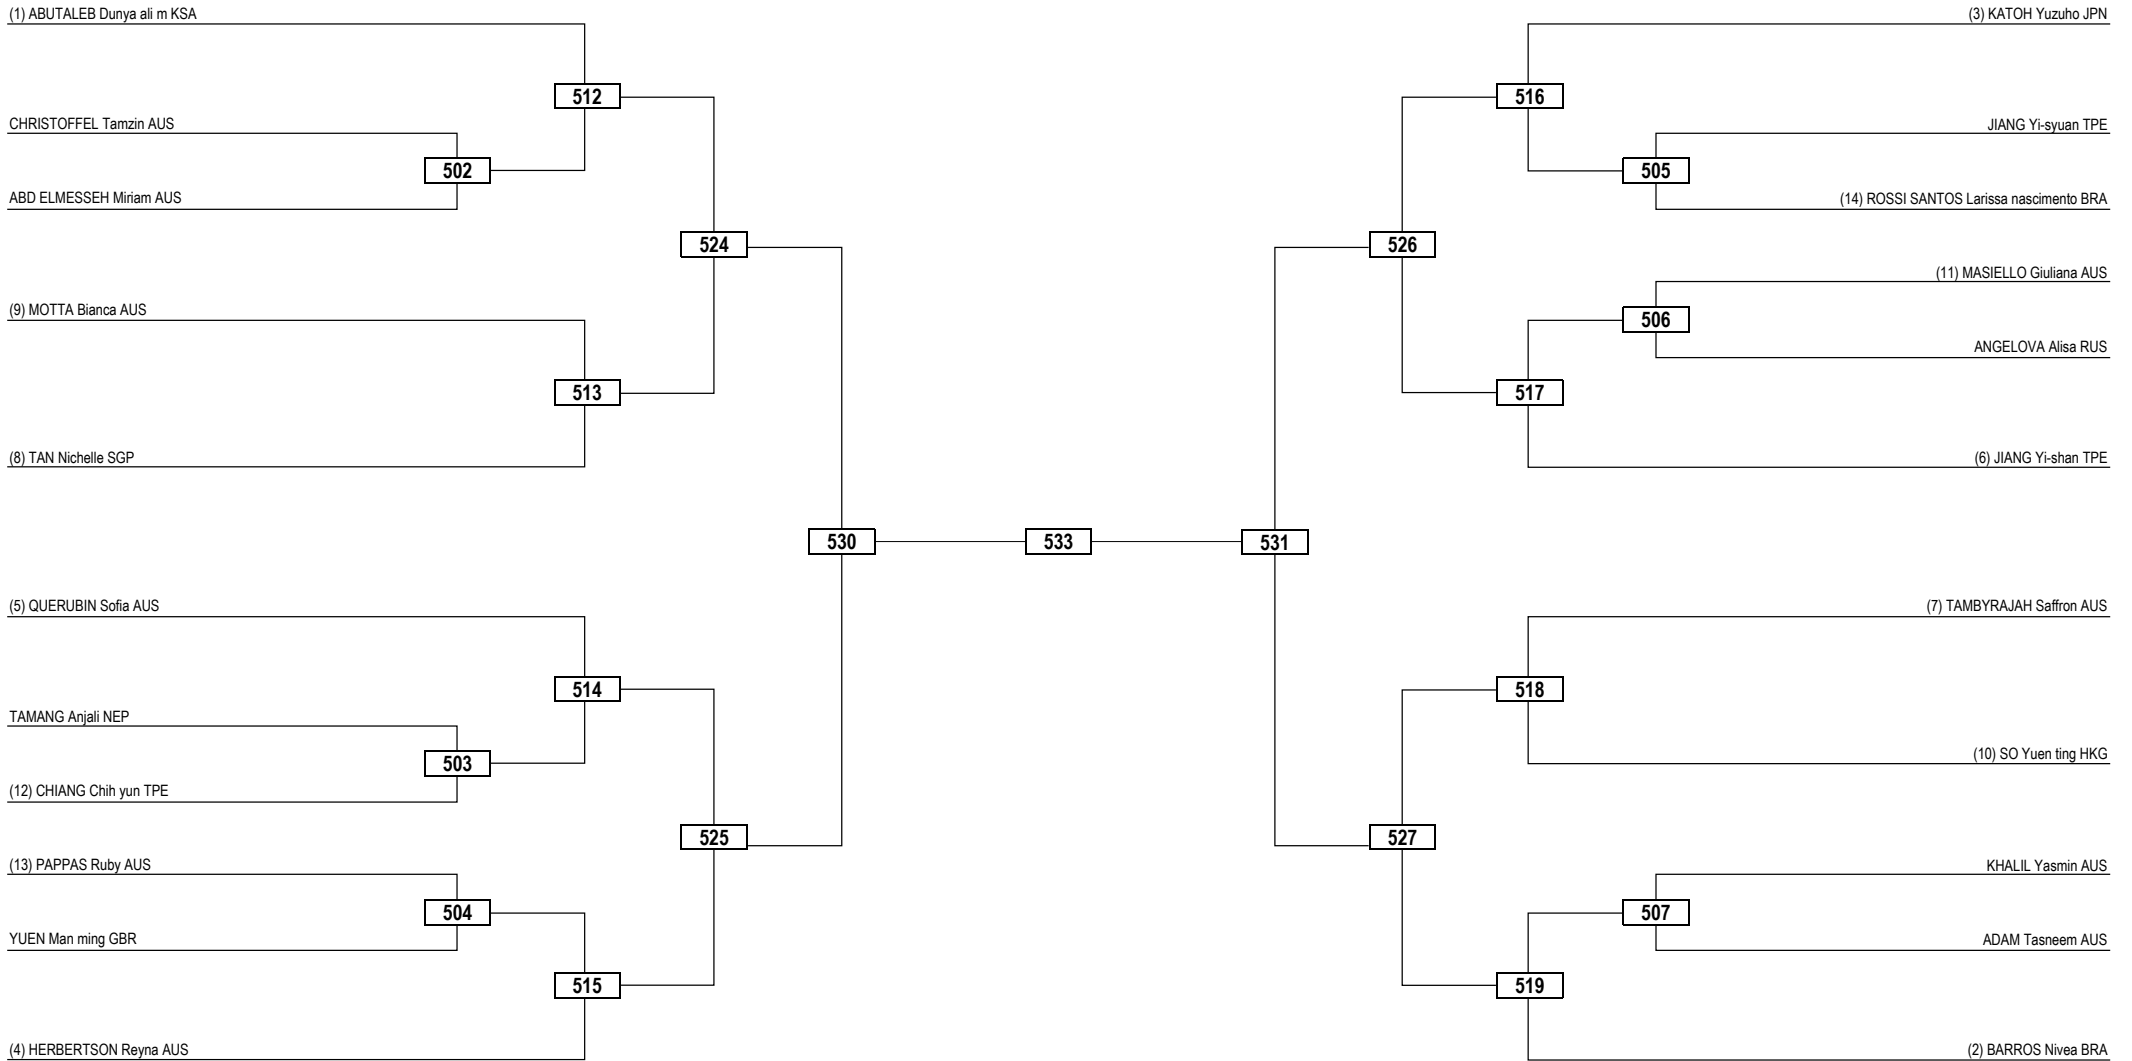

Round of 16 Quarterfinals Semifinals Final Semifinals Quarterfinals Round of 16

LEGEND RSC: Win by Referee Stop the Contest WDR: Win by Withdrawal DQB: Win by Disqualification for unsportsmanlike behavior
 (x) Seed PTF: Win by Final Score DSQ: Win by Disqualification R: Round

Round of 32 Round of 16 Quarterfinals Semifinals Final Semifinals Quarterfinals Round of 16 Round of 32

LEGEND RSC: Win by Referee Stop the Contest WDR: Win by Withdrawal DQB: Win by Disqualification for unsportsmanlike behavior
 (x) Seed PTF: Win by Final Score DSQ: Win by Disqualification R: Round