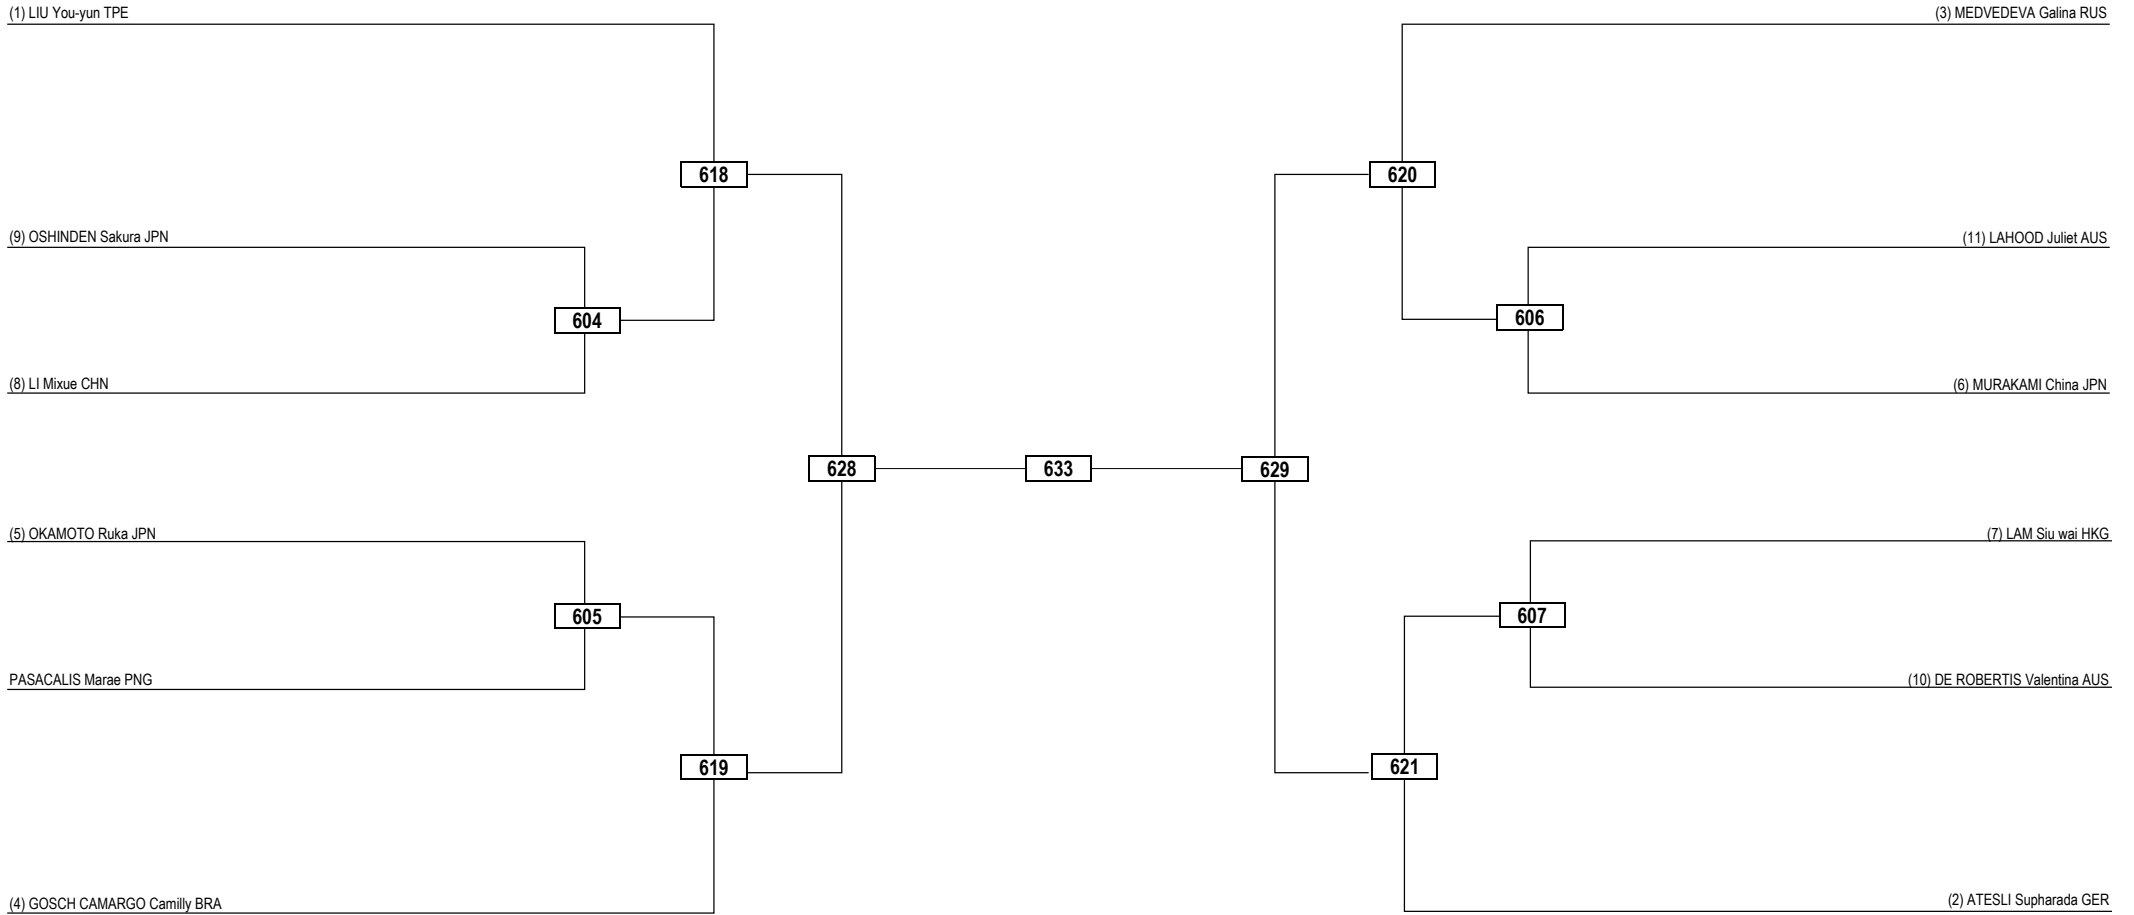

Round of 16   Quarterfinals   Semifinals   Final   Semifinals   Quarterfinals   Round of 16

LEGEND   RSC: Win by Referee Stop the Contest   WDR: Win by Withdrawal   DQB: Win by Disqualification for unsportsmanlike behavior
(x) Seed   PTF: Win by Final Score   DSQ: Win by Disqualification   R: Round