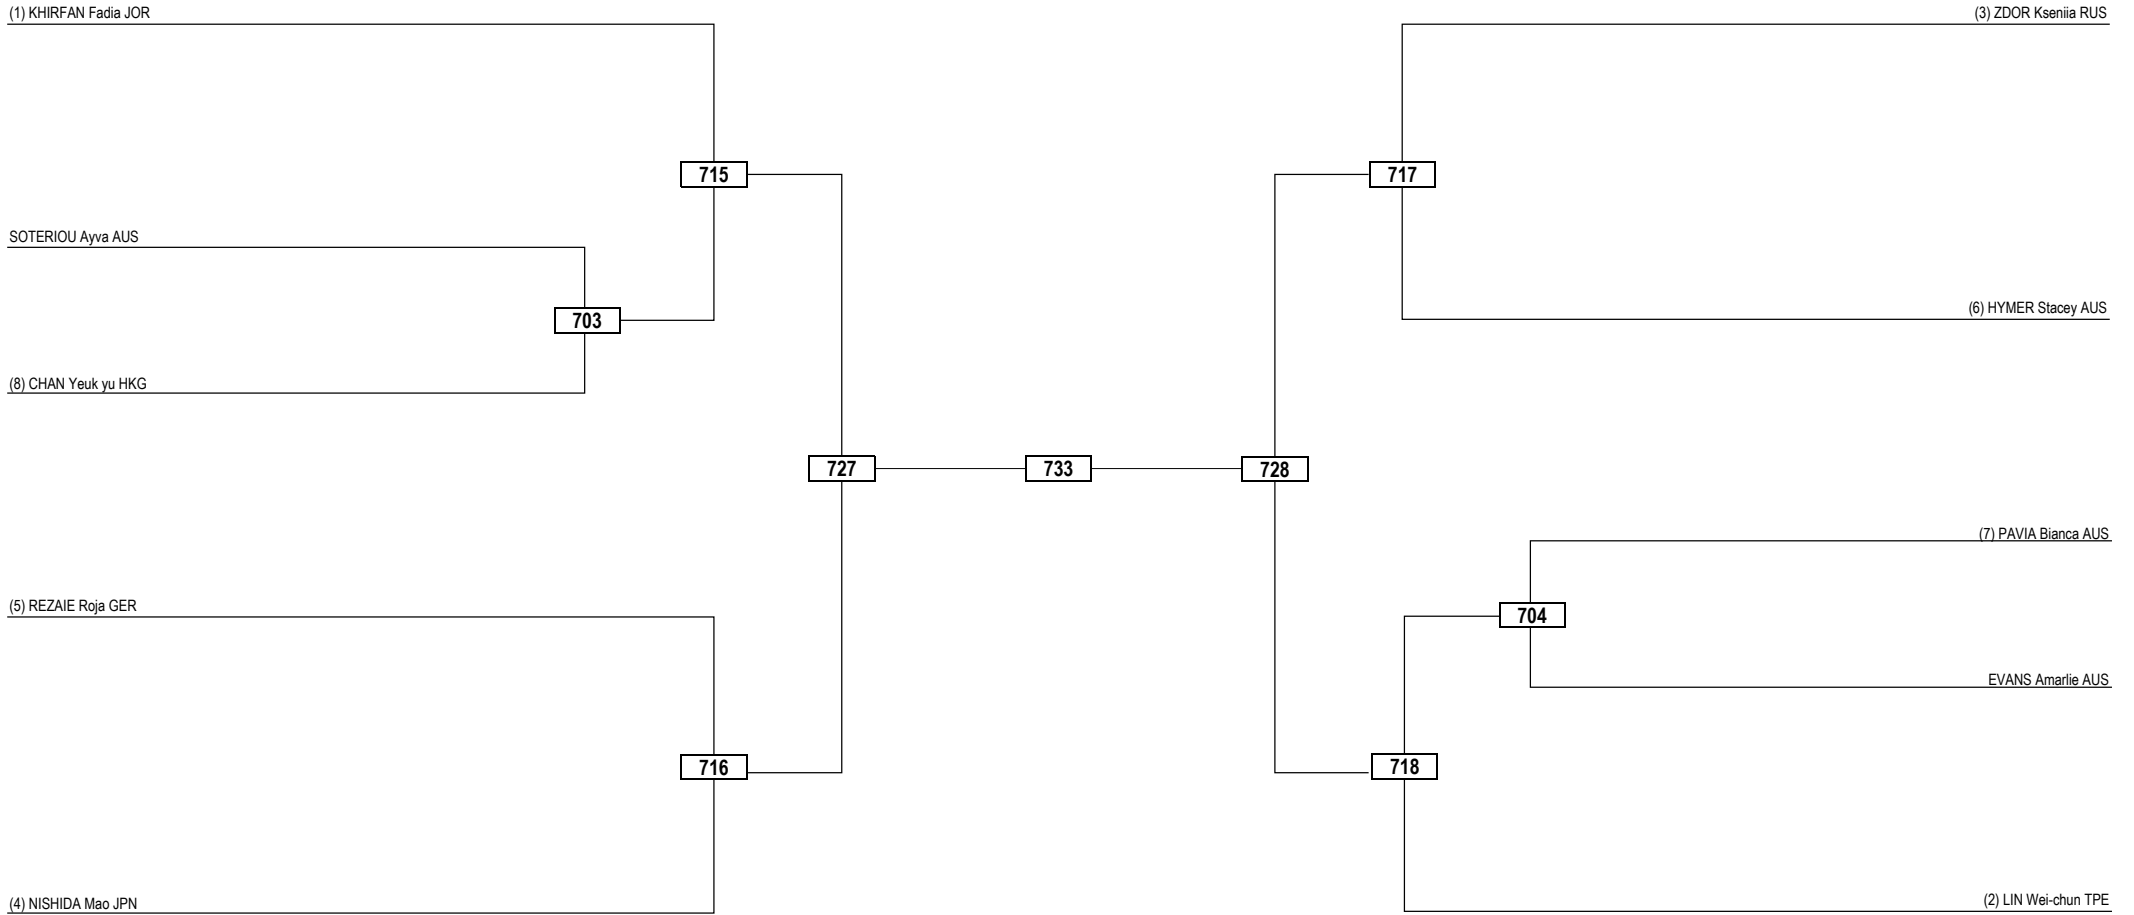

Round of 16   Quarterfinals   Semifinals   Final   Semifinals   Quarterfinals   Round of 16

LEGEND   RSC: Win by Referee Stop the Contest   WDR: Win by Withdrawal   DQB: Win by Disqualification for unsportsmanlike behavior
(x) Seed   PTF: Win by Final Score   DSQ: Win by Disqualification   R: Round