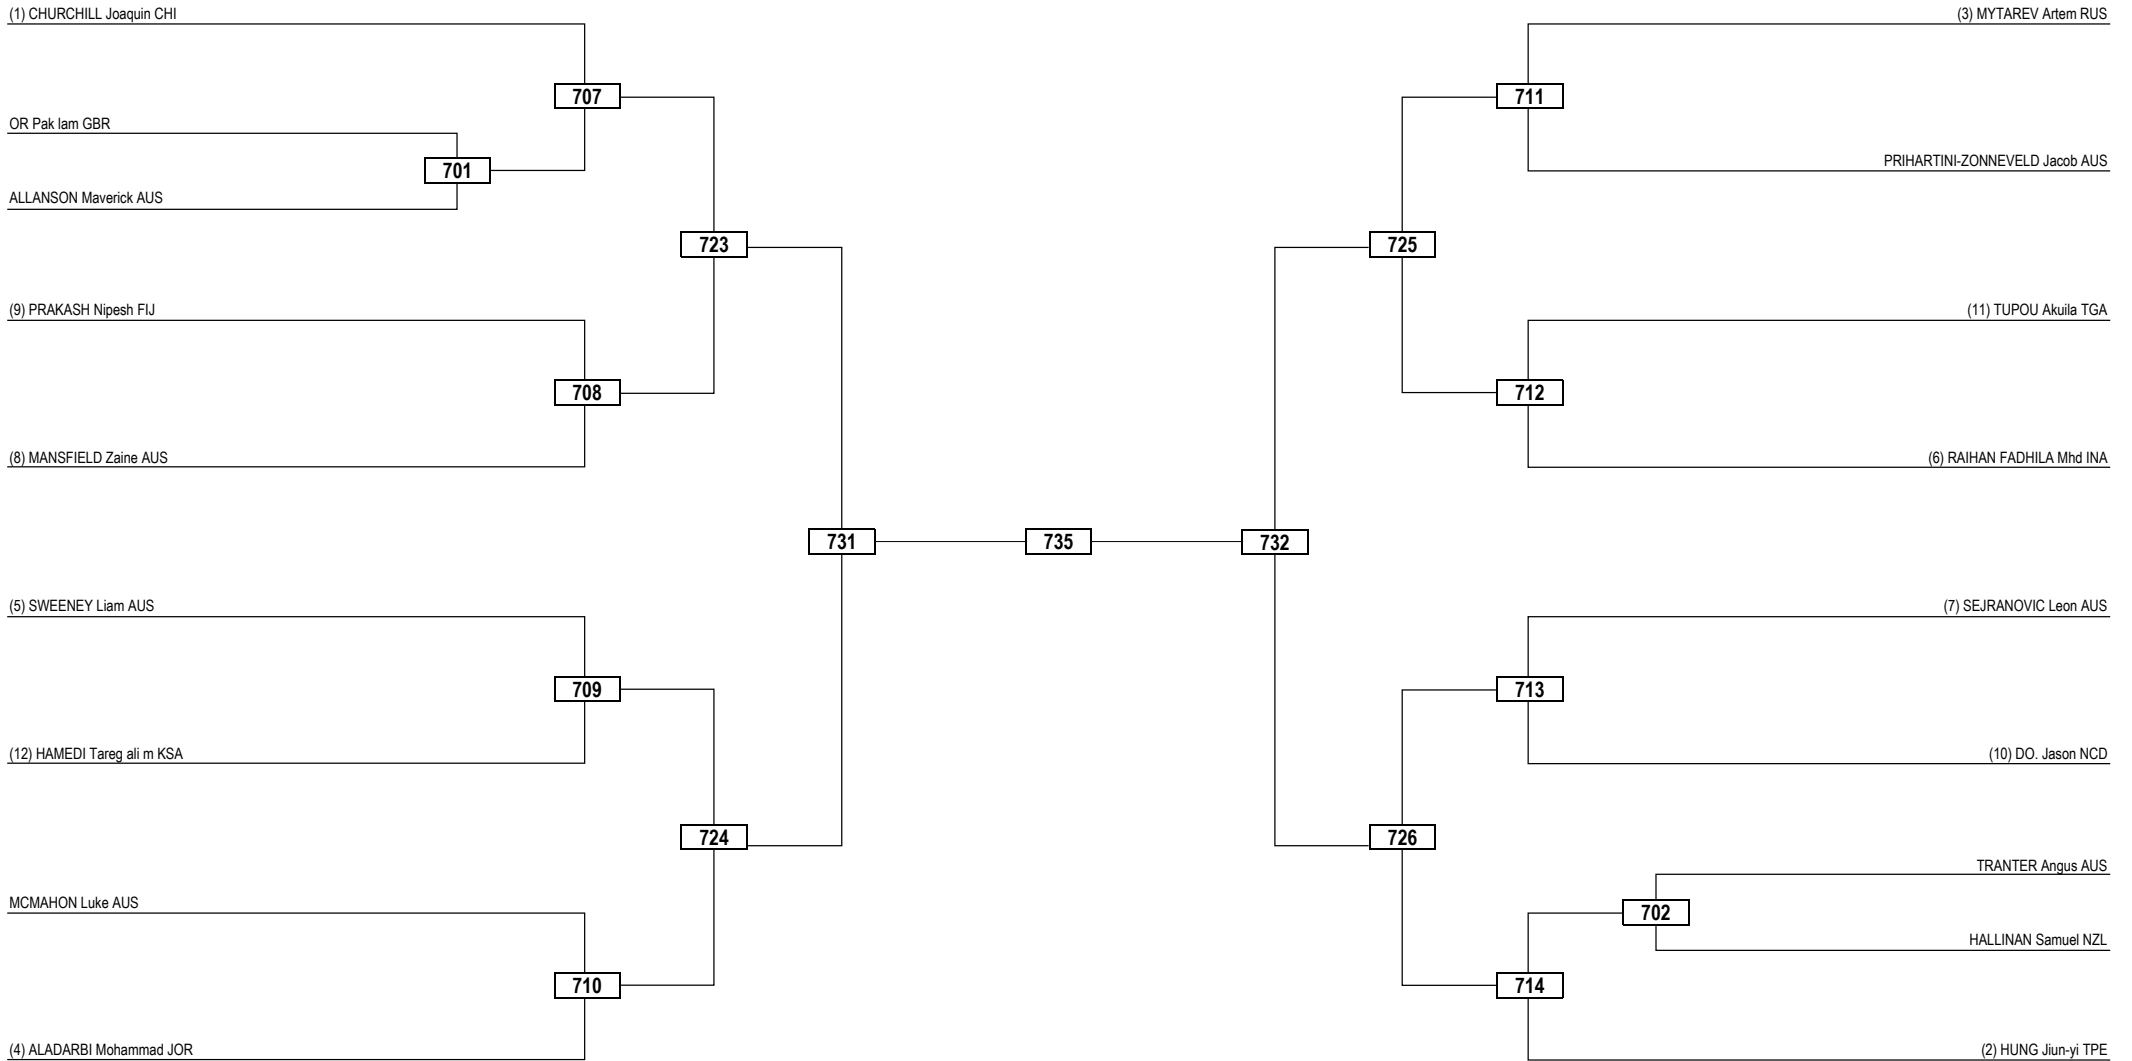

Round of 32 Round of 16 Quarterfinals Semifinals Final Semifinals Quarterfinals Round of 16 Round of 32

LEGEND RSC: Win by Referee Stop the Contest WDR: Win by Withdrawal DQB: Win by Disqualification for unsportsmanlike behavior
 (x) Seed PTF: Win by Final Score DSQ: Win by Disqualification R: Round