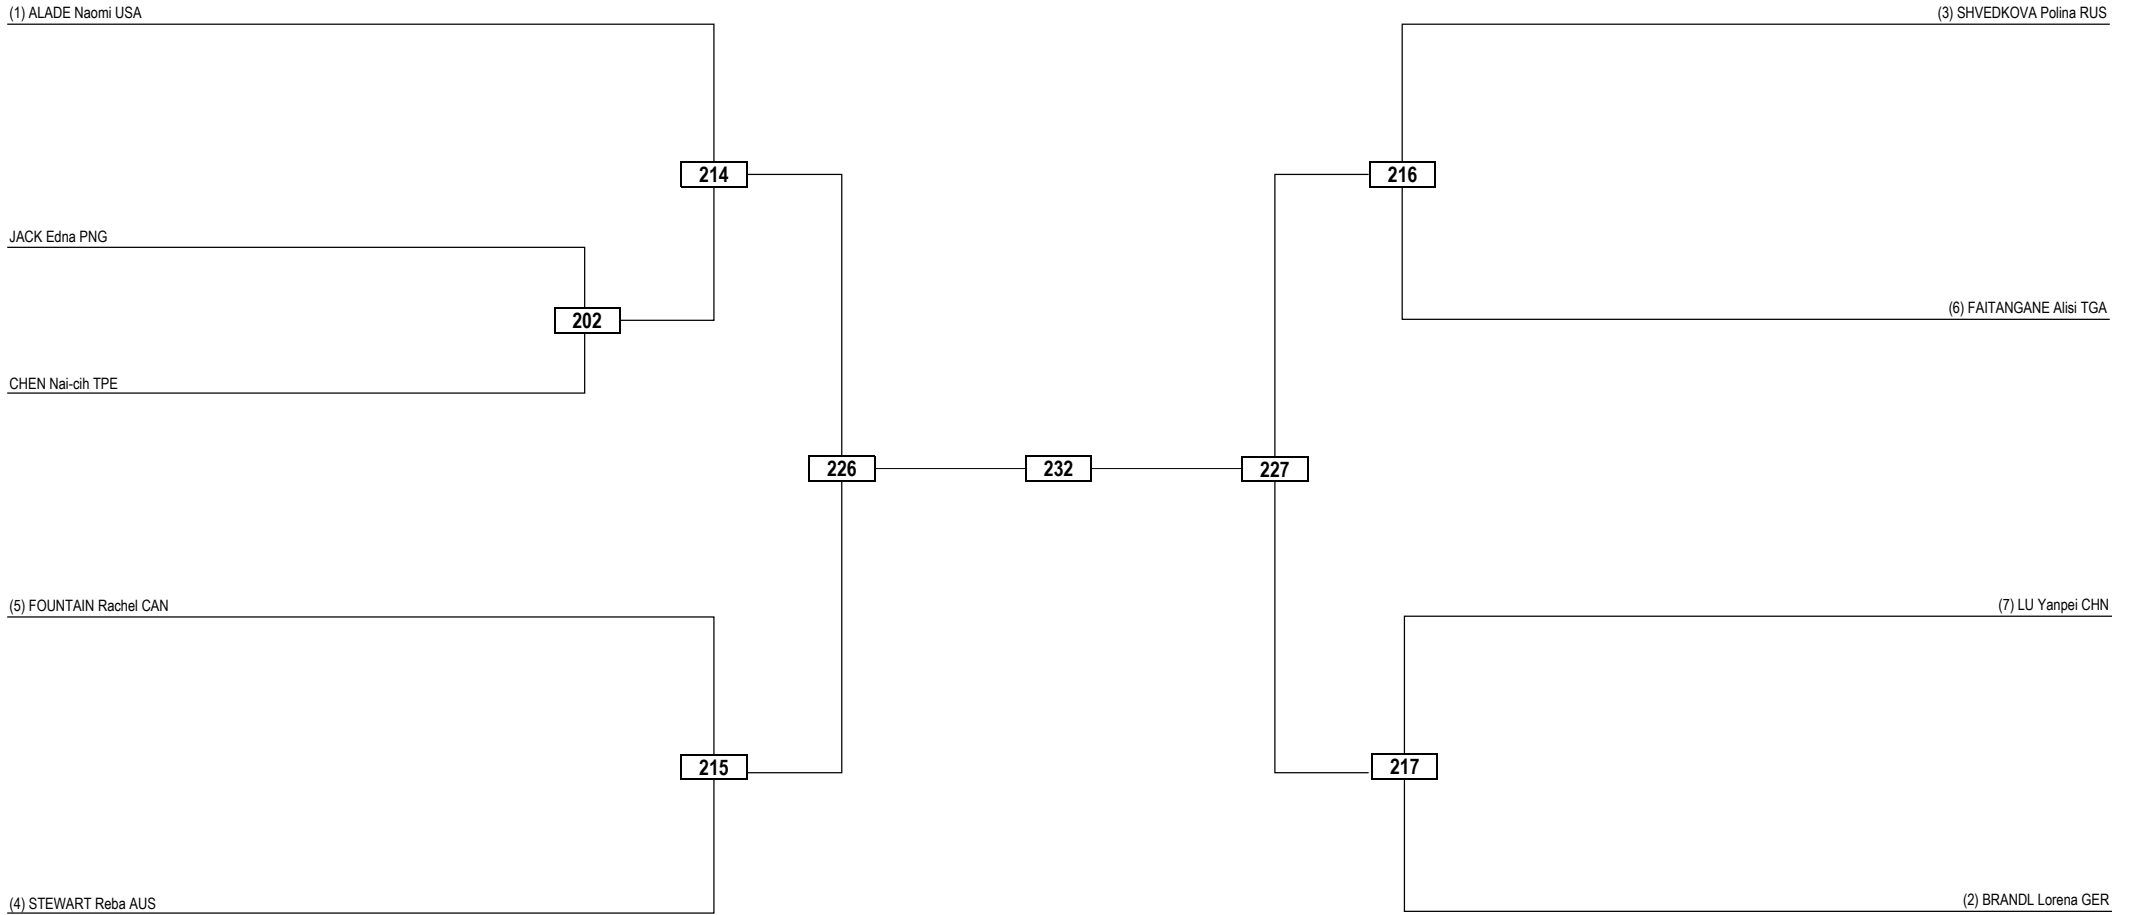

Round of 16 Quarterfinals Semifinals Final Semifinals Quarterfinals Round of 16

LEGEND RSC: Win by Referee Stop the Contest WDR: Win by Withdrawal DQB: Win by Disqualification for unsportsmanlike behavior
 (x) Seed PTF: Win by Final Score DSQ: Win by Disqualification R: Round