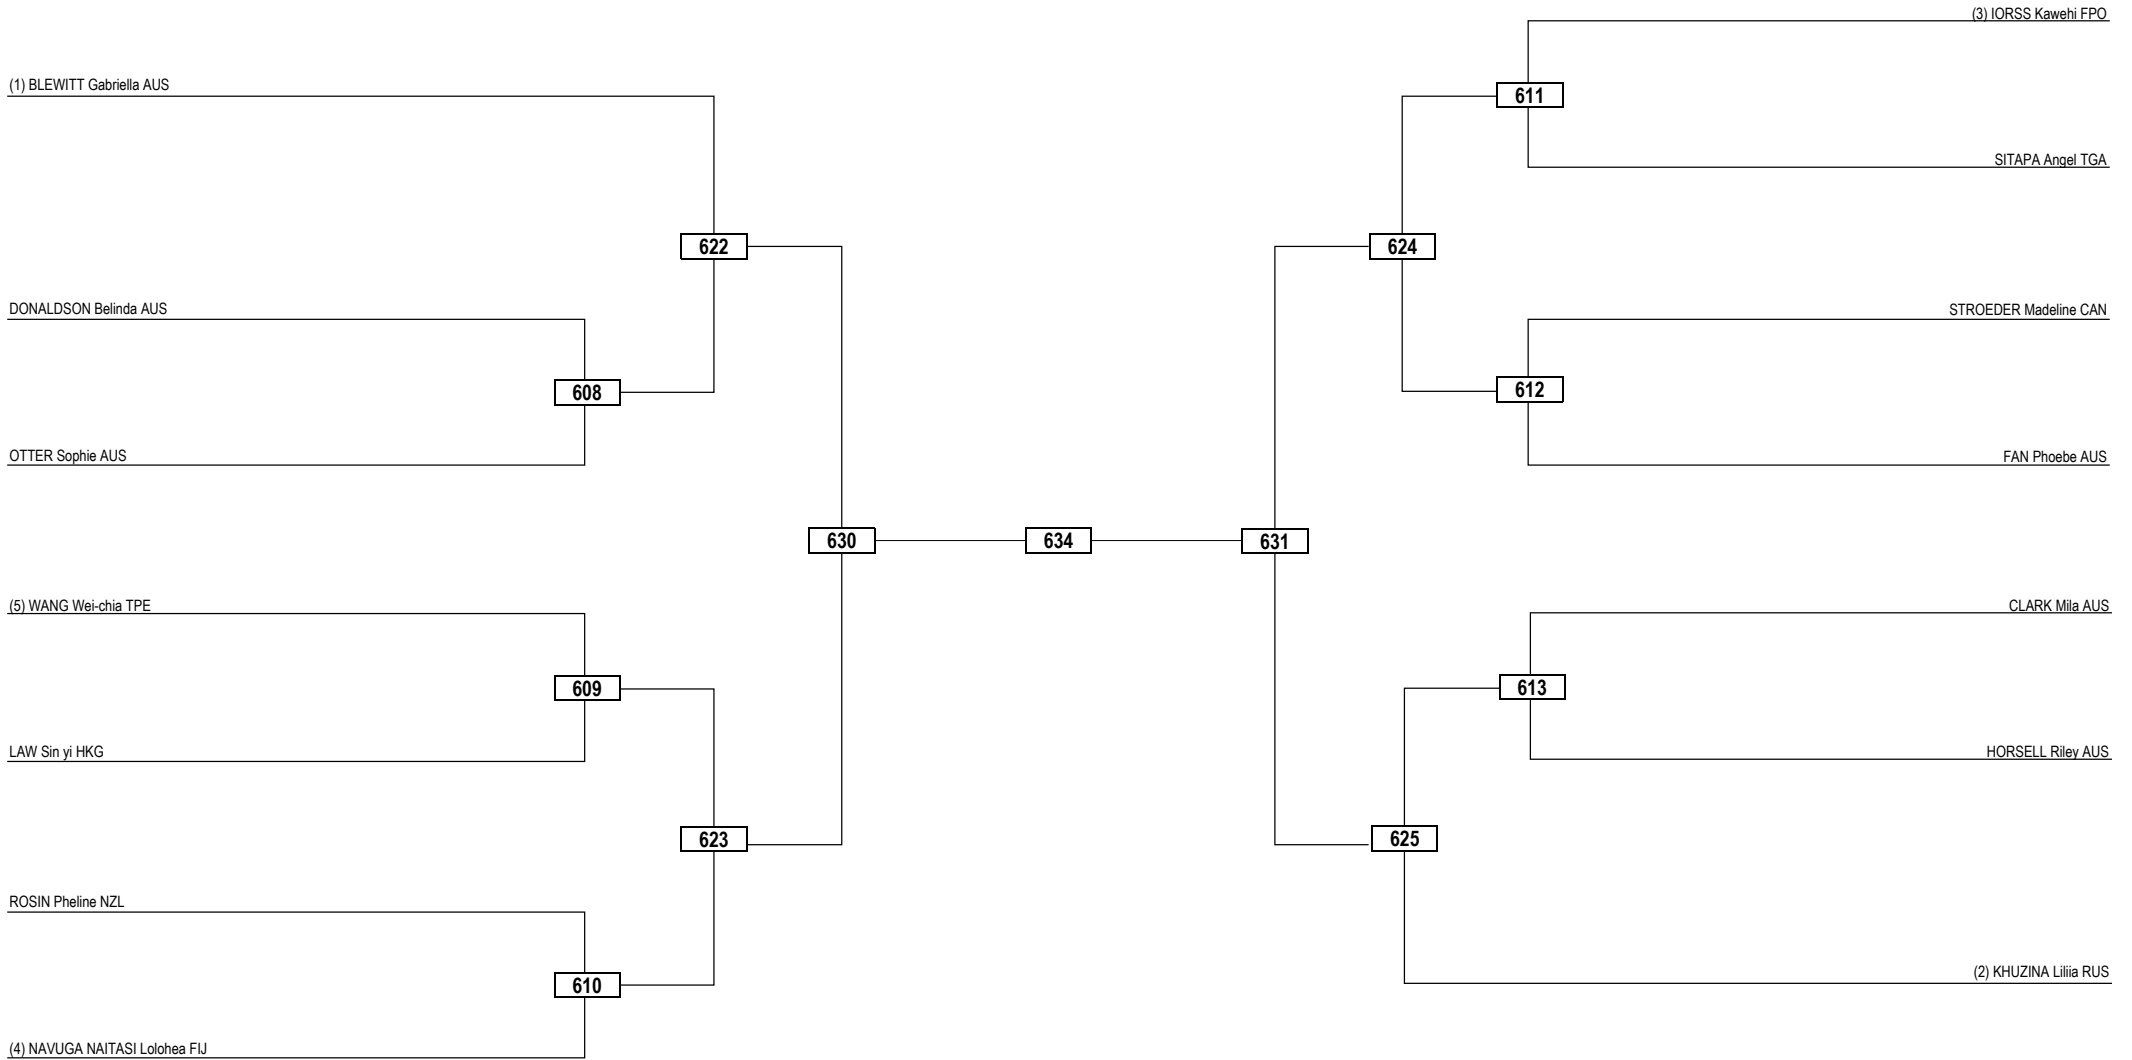

Round of 16 Quarterfinals Semifinals Final Semifinals Quarterfinals Round of 16

LEGEND RSC: Win by Referee Stop the Contest WDR: Win by Withdrawal DQB: Win by Disqualification for unsportsmanlike behavior
 (x) Seed PTF: Win by Final Score DSQ: Win by Disqualification R: Round

Round of 32 Round of 16 Quarterfinals Semifinals Final Semifinals Quarterfinals Round of 16 Round of 32

LEGEND RSC: Win by Referee Stop the Contest WDR: Win by Withdrawal DQB: Win by Disqualification for unsportsmanlike behavior
 (x) Seed PTF: Win by Final Score DSQ: Win by Disqualification R: Round