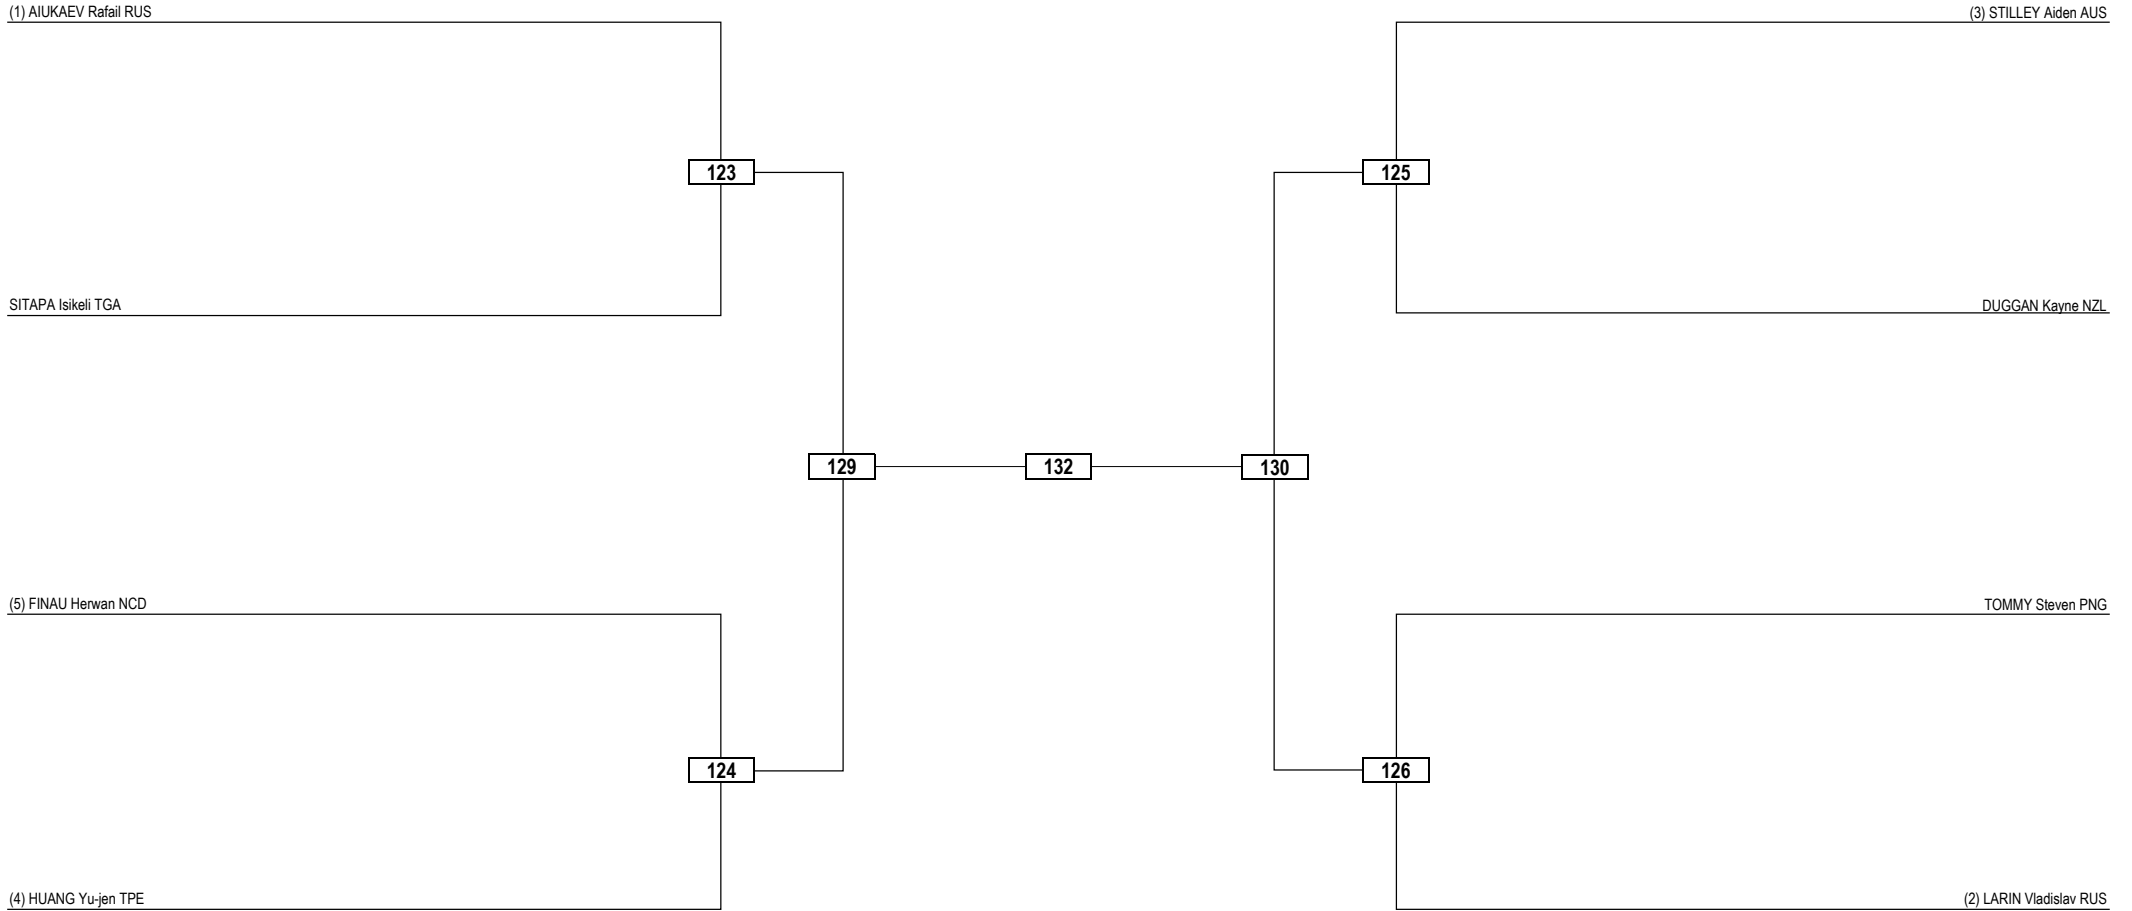

Quarterfinals   Semifinals   Final   Semifinals   Quarterfinals

LEGEND   RSC: Win by Referee Stop the Contest   WDR: Win by Withdrawal   DQB: Win by Disqualification for unsportsmanlike behavior
(x) Seed   PTF: Win by Final Score   DSQ: Win by Disqualification   R: Round