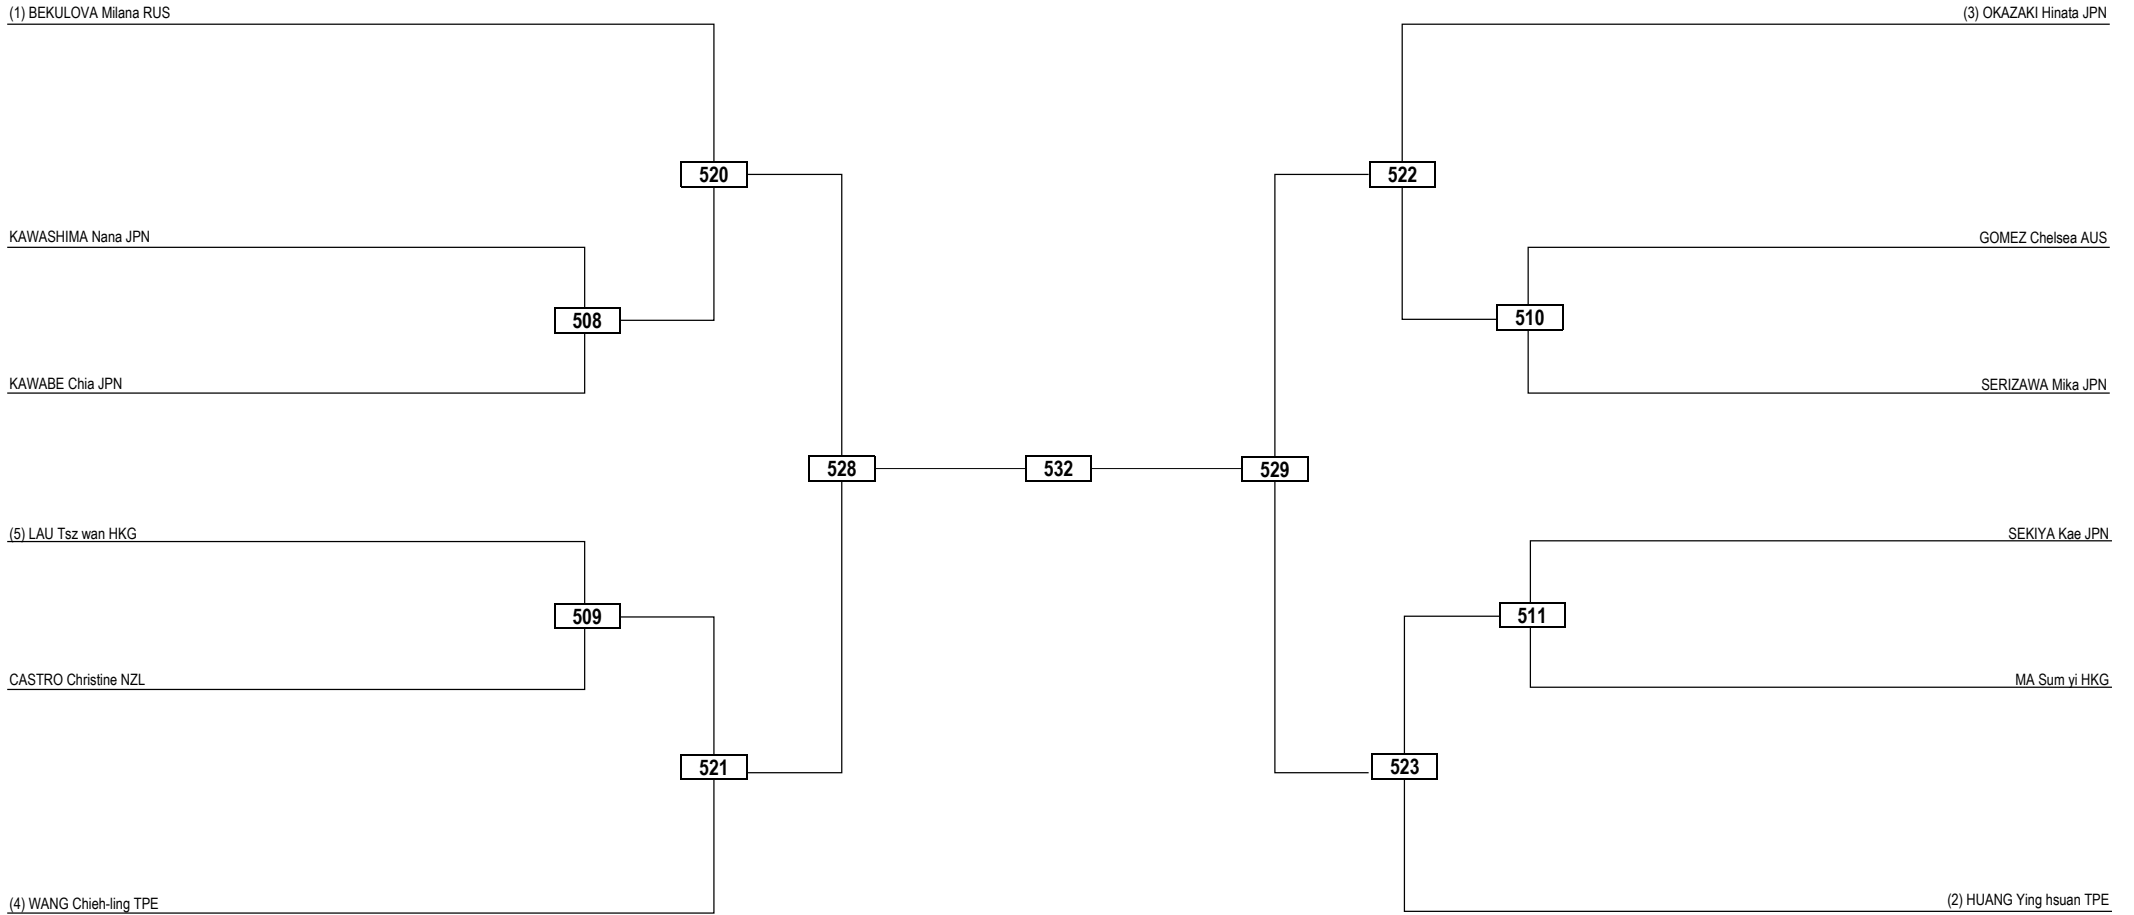

Round of 16   Quarterfinals   Semifinals   Final   Semifinals   Quarterfinals   Round of 16

LEGEND   RSC: Win by Referee Stop the Contest   WDR: Win by Withdrawal   DQB: Win by Disqualification for unsportsmanlike behavior
(x) Seed   PTF: Win by Final Score   DSQ: Win by Disqualification   R: Round