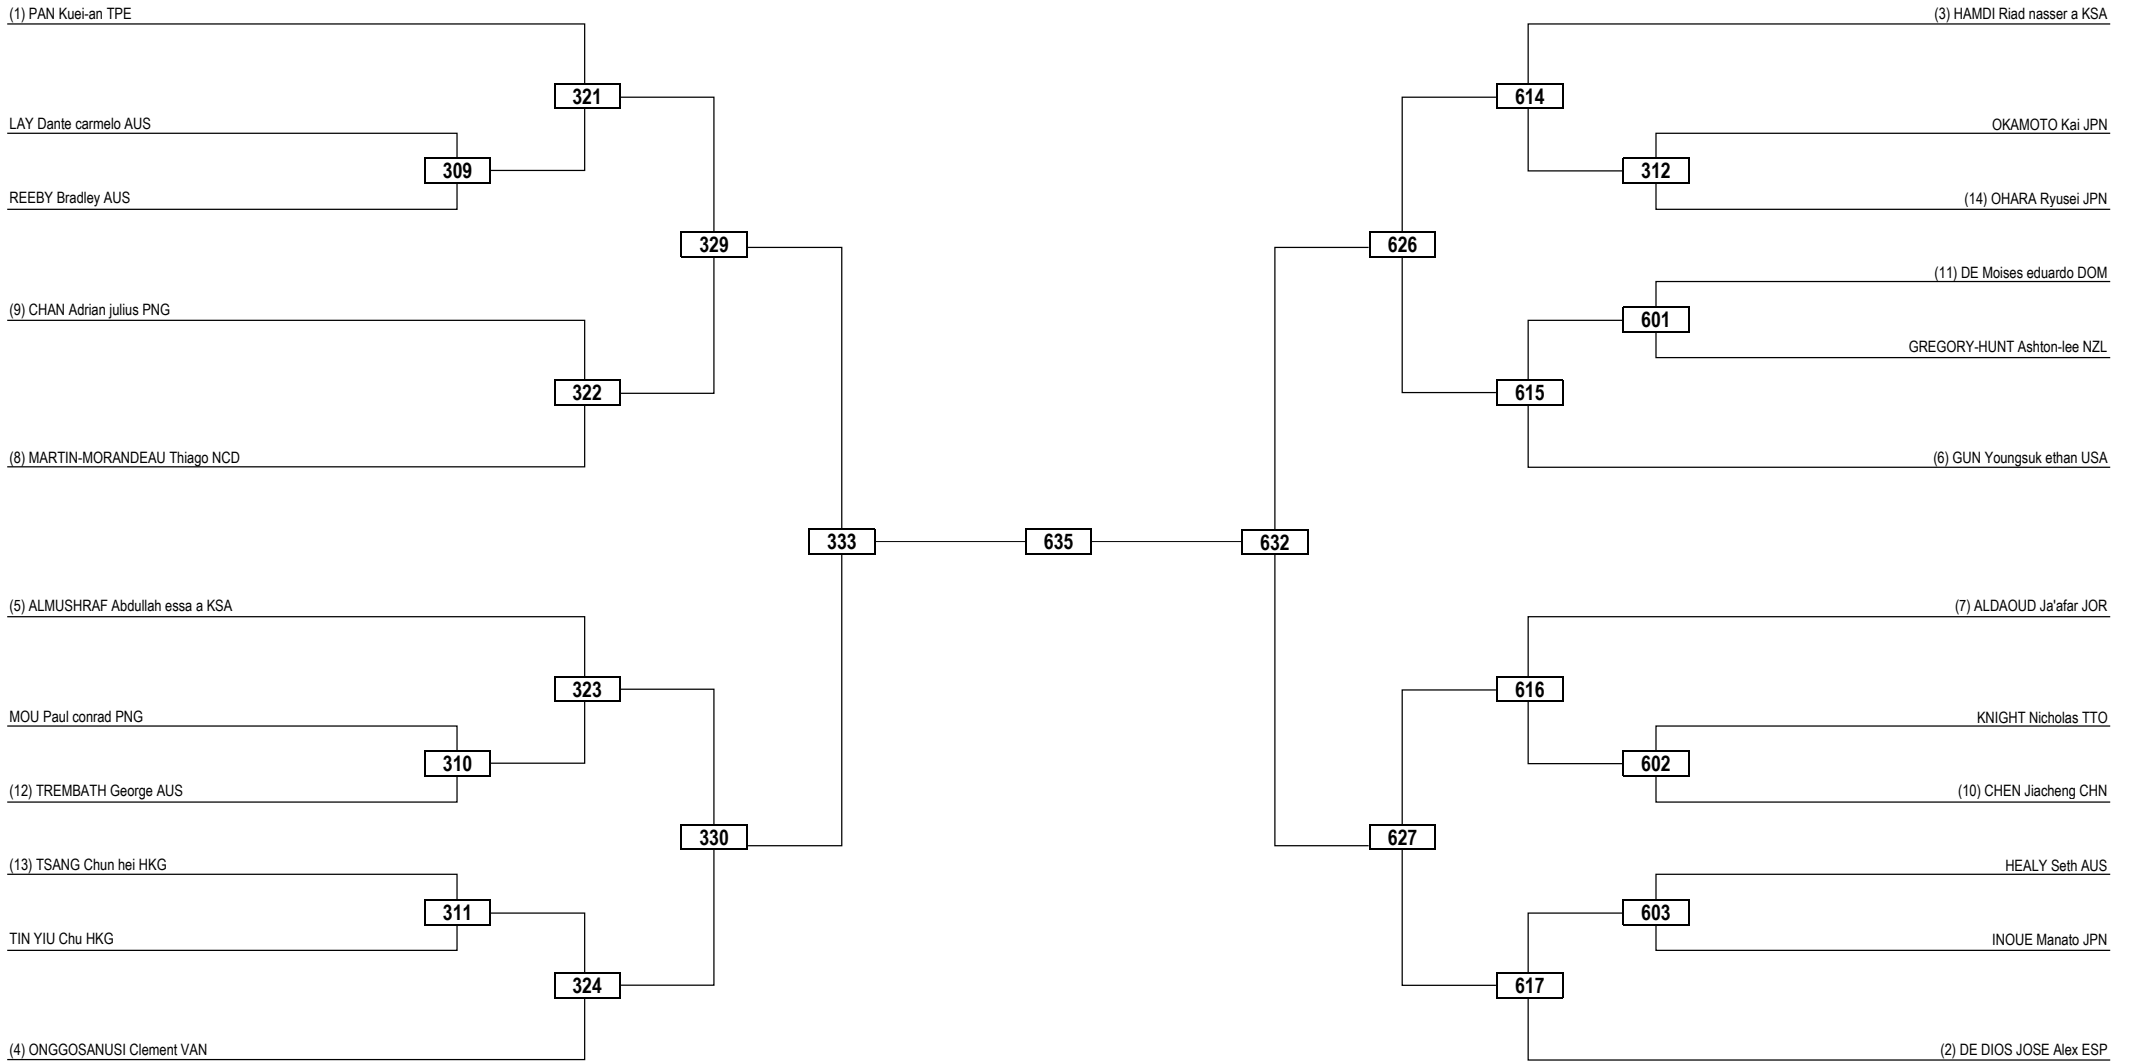

Round of 16 Quarterfinals Semifinals Final Semifinals Quarterfinals Round of 16

LEGEND RSC: Win by Referee Stop the Contest WDR: Win by Withdrawal DQB: Win by Disqualification for unsportsmanlike behavior
(x) Seed PTF: Win by Final Score DSQ: Win by Disqualification R: Round

Round of 32 Round of 16 Quarterfinals Semifinals Final Semifinals Quarterfinals Round of 16 Round of 32

LEGEND RSC: Win by Referee Stop the Contest WDR: Win by Withdrawal DQB: Win by Disqualification for unsportsmanlike behavior
 (x) Seed PTF: Win by Final Score DSQ: Win by Disqualification R: Round