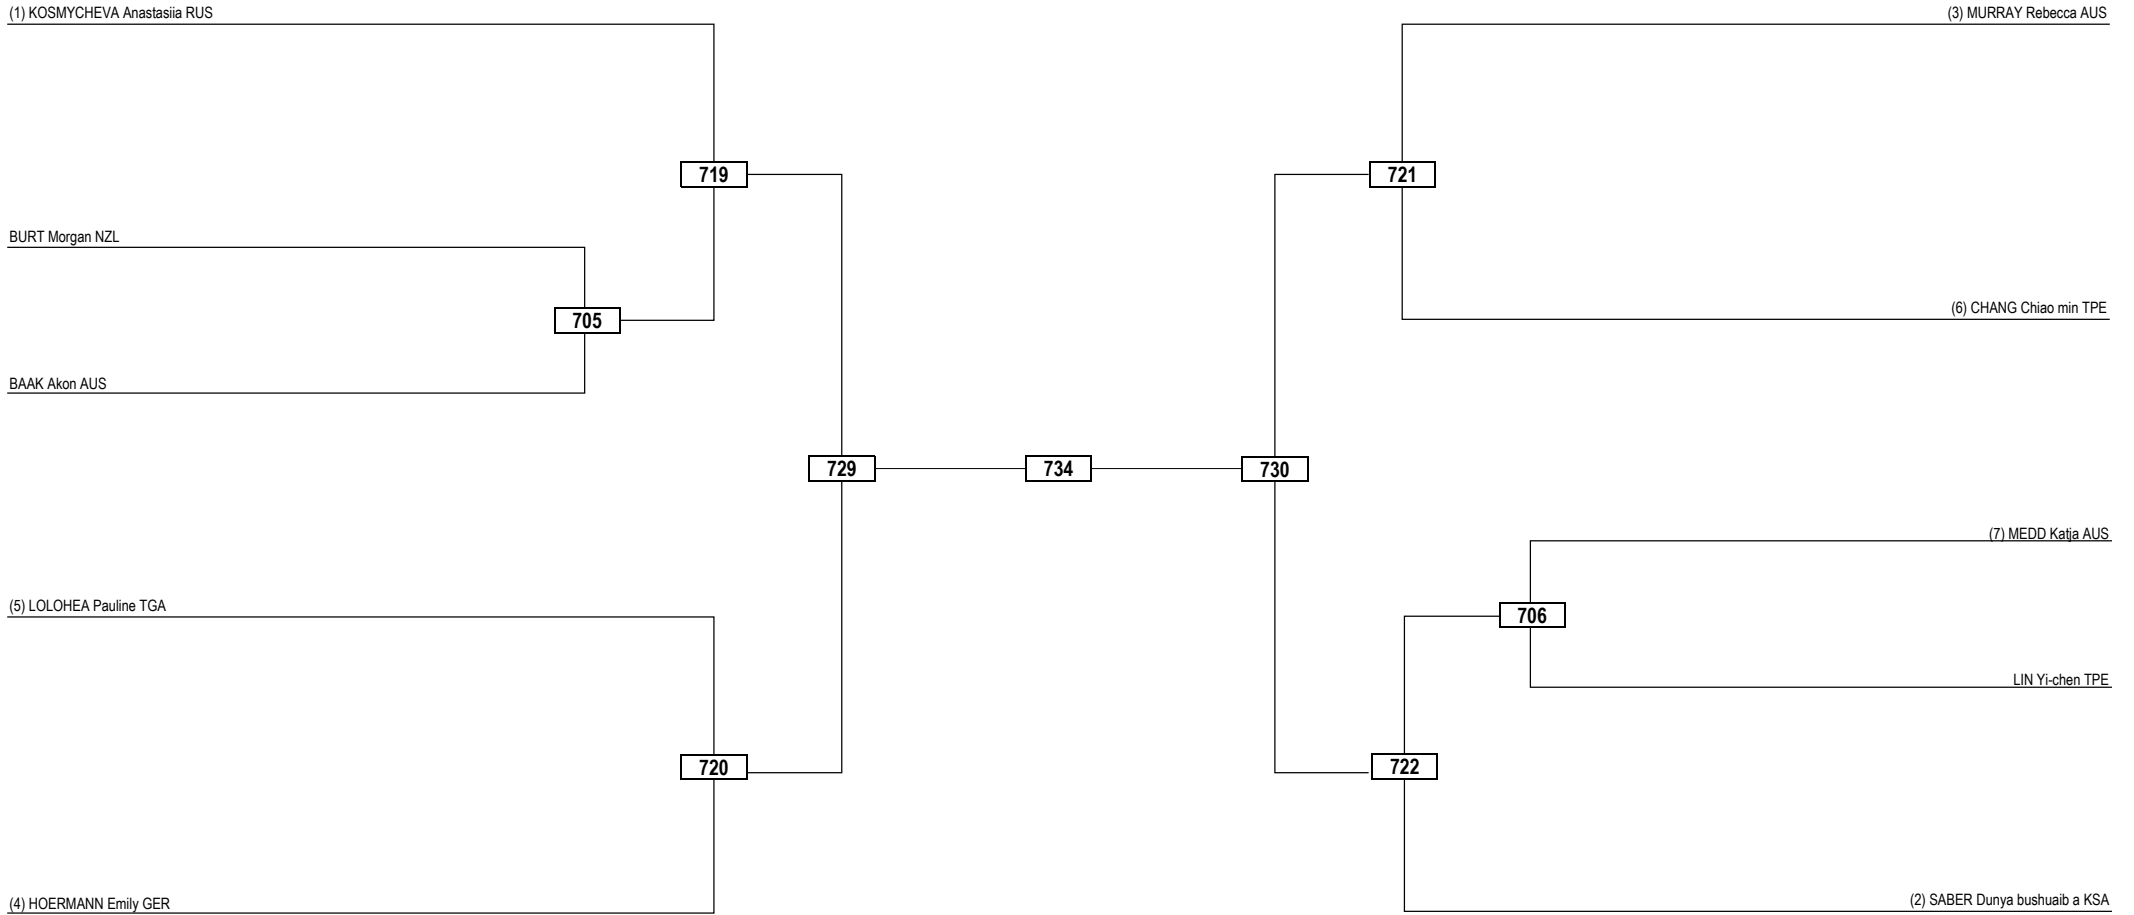

Round of 16 Quarterfinals Semifinals Final Semifinals Quarterfinals Round of 16

LEGEND RSC: Win by Referee Stop the Contest WDR: Win by Withdrawal DQB: Win by Disqualification for unsportsmanlike behavior
 (x) Seed PTF: Win by Final Score DSQ: Win by Disqualification R: Round