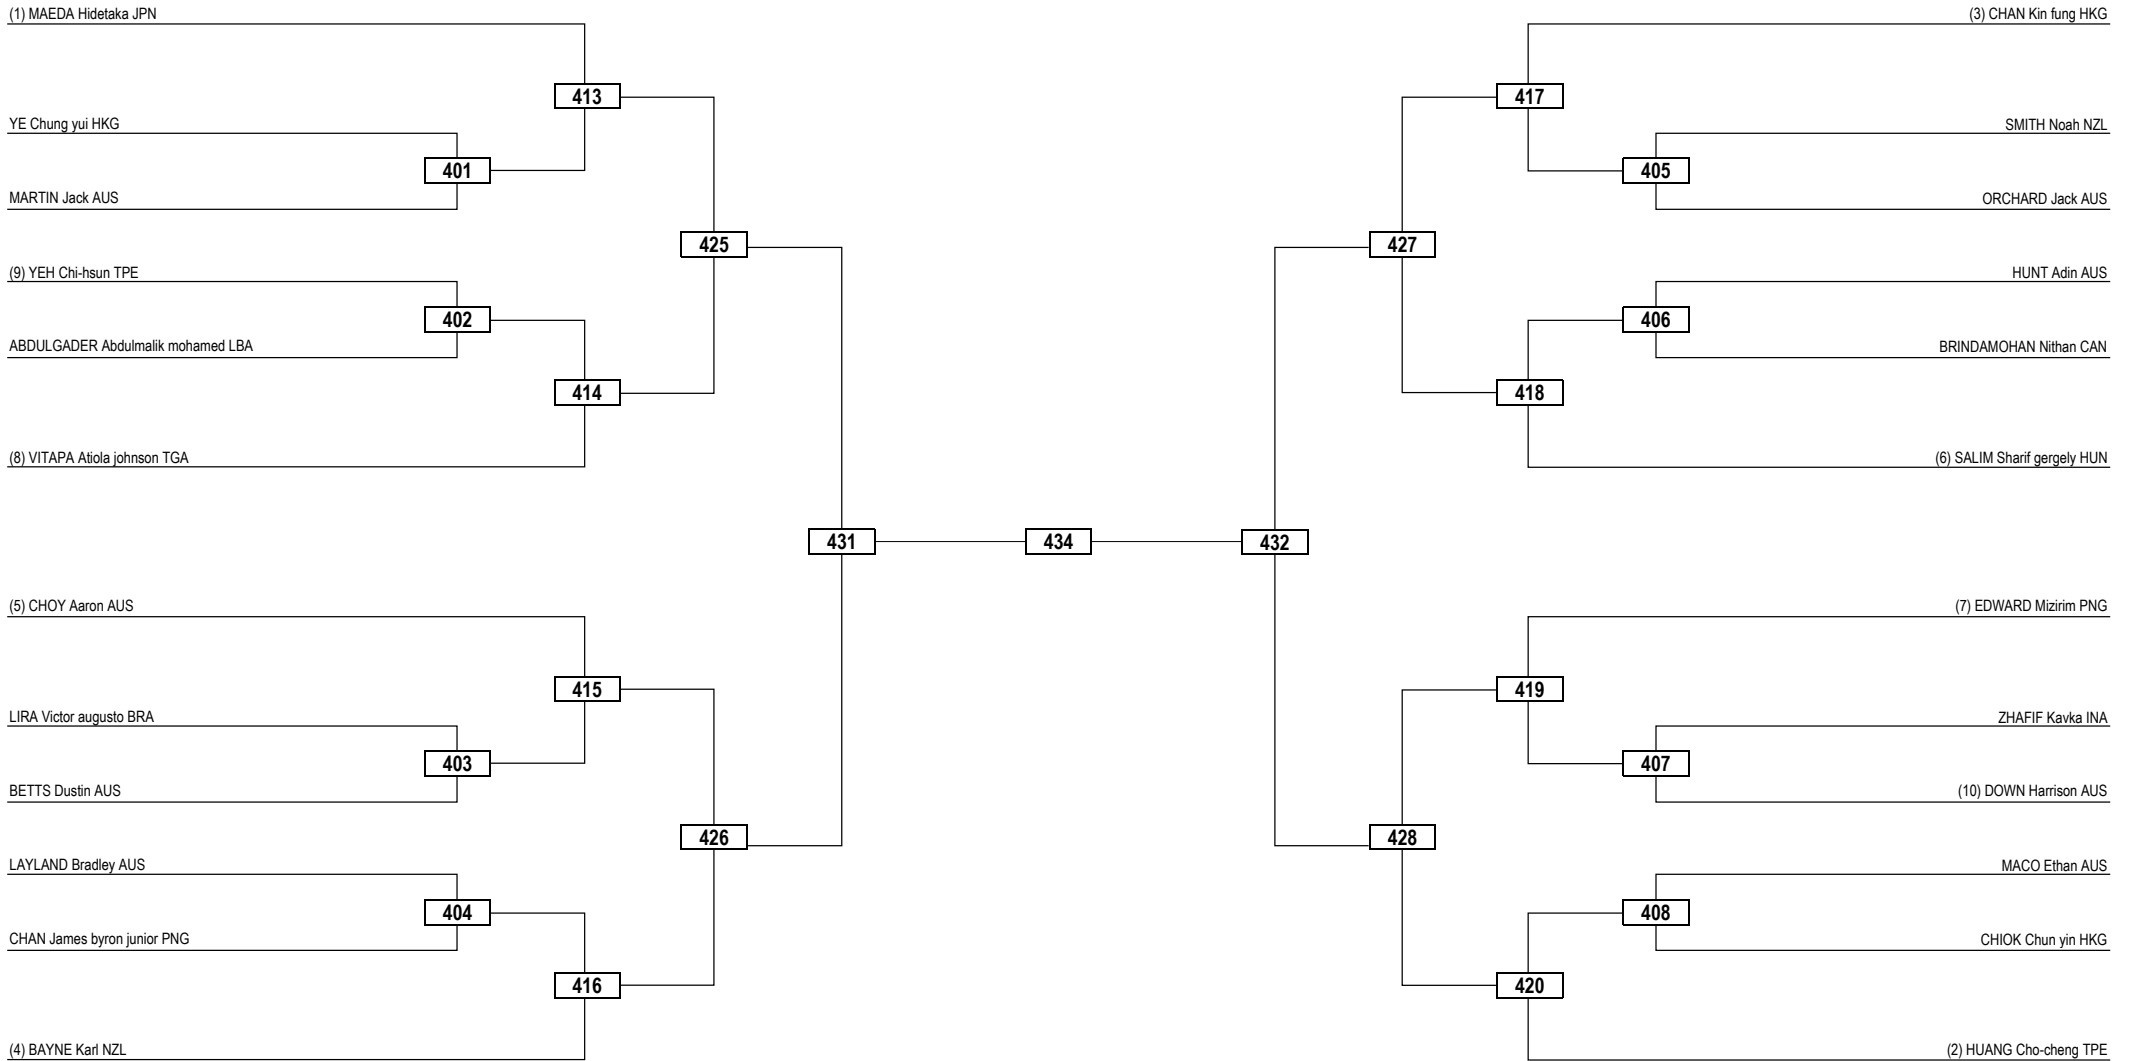

Round of 16 Quarterfinals Semifinals Final Semifinals Quarterfinals Round of 16

LEGEND RSC: Win by Referee Stop the Contest WDR: Win by Withdrawal DQB: Win by Disqualification for unsportsmanlike behavior
(x) Seed PTF: Win by Final Score DSQ: Win by Disqualification R: Round

Round of 32 Round of 16 Quarterfinals Semifinals Final Semifinals Quarterfinals Round of 16 Round of 32

LEGEND RSC: Win by Referee Stop the Contest WDR: Win by Withdrawal DQB: Win by Disqualification for unsportsmanlike behavior
 (x) Seed PTF: Win by Final Score DSQ: Win by Disqualification R: Round