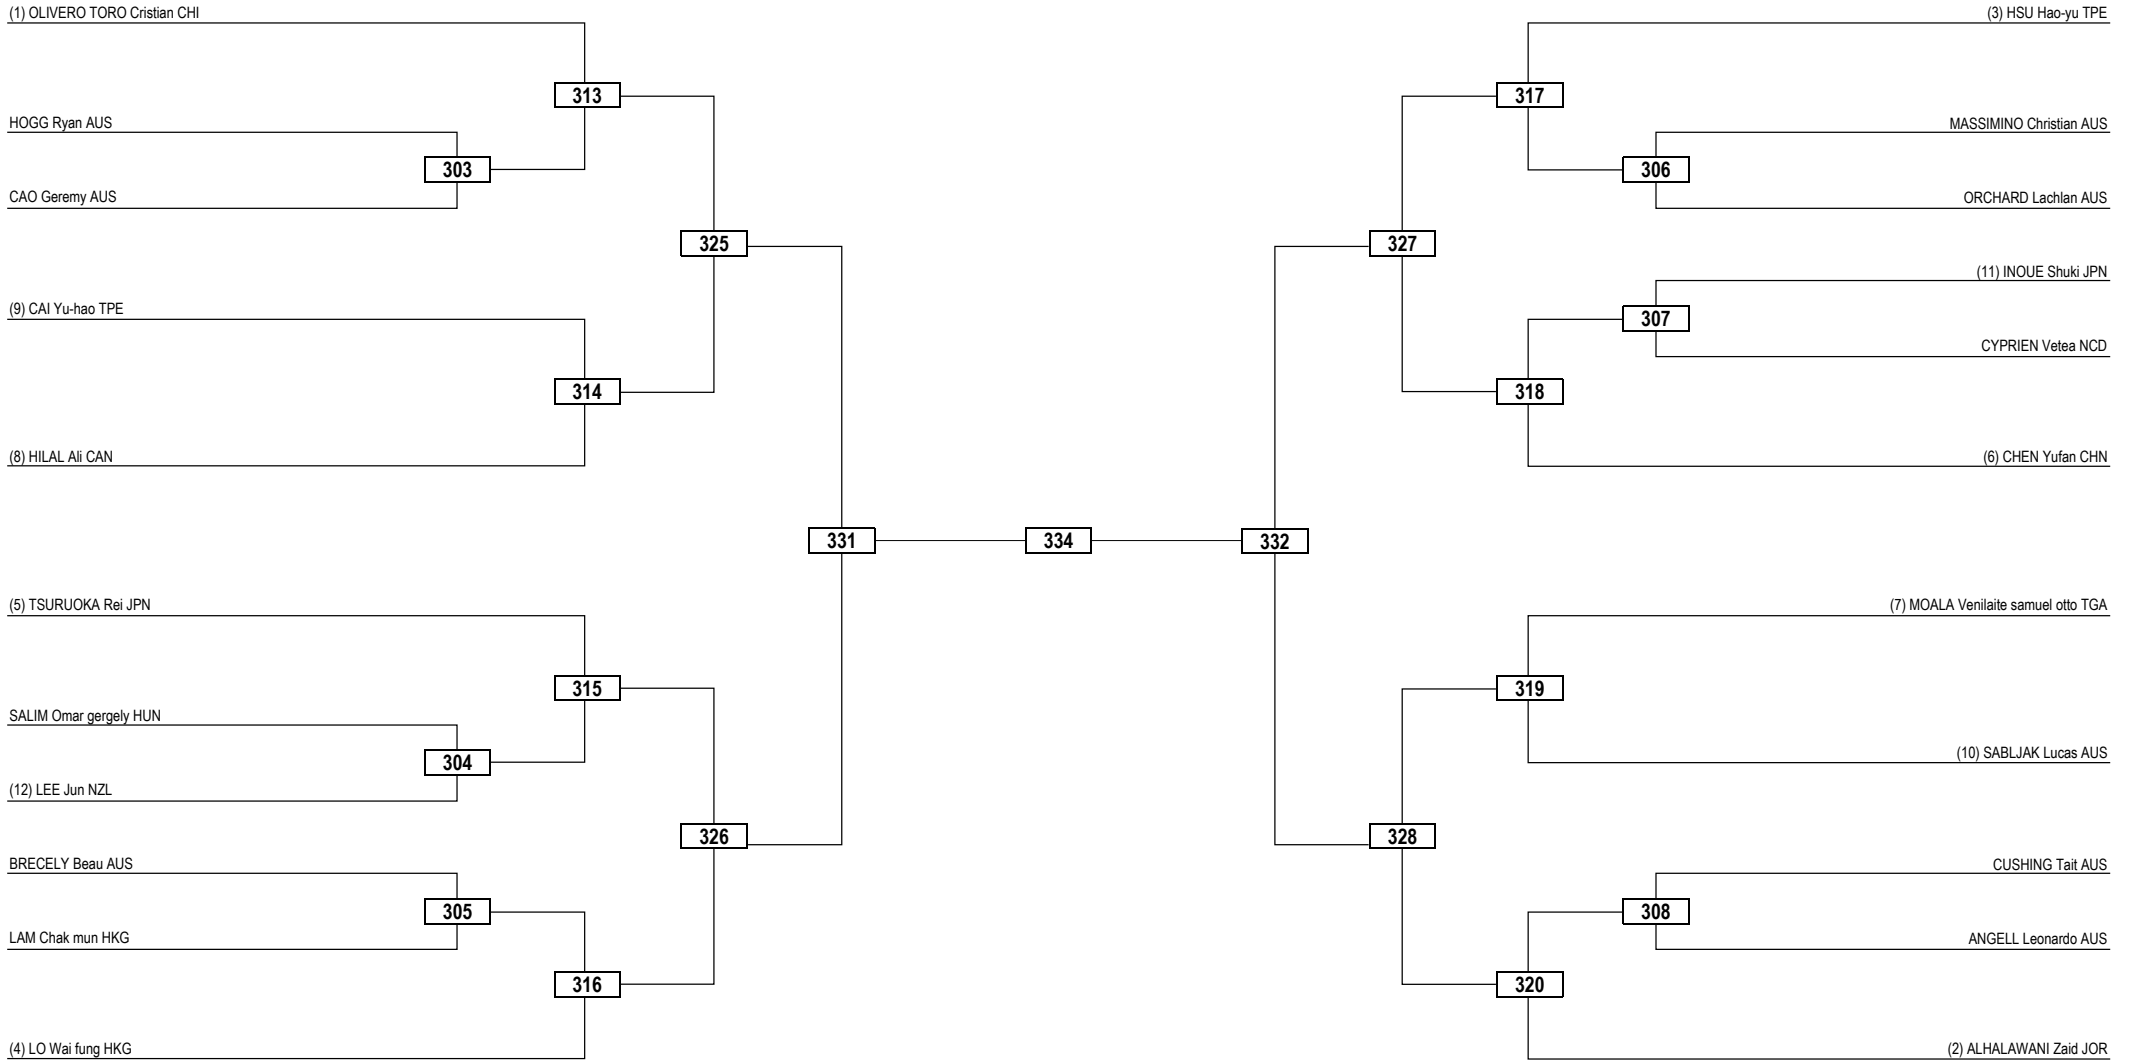

Round of 16 Quarterfinals Semifinals Final Semifinals Quarterfinals Round of 16

LEGEND RSC: Win by Referee Stop the Contest WDR: Win by Withdrawal DQB: Win by Disqualification for unsportsmanlike behavior
(x) Seed PTF: Win by Final Score DSQ: Win by Disqualification R: Round

Round of 32 Round of 16 Quarterfinals Semifinals Final Semifinals Quarterfinals Round of 16 Round of 32

LEGEND RSC: Win by Referee Stop the Contest WDR: Win by Withdrawal DQB: Win by Disqualification for unsportsmanlike behavior
 (x) Seed PTF: Win by Final Score DSQ: Win by Disqualification R: Round