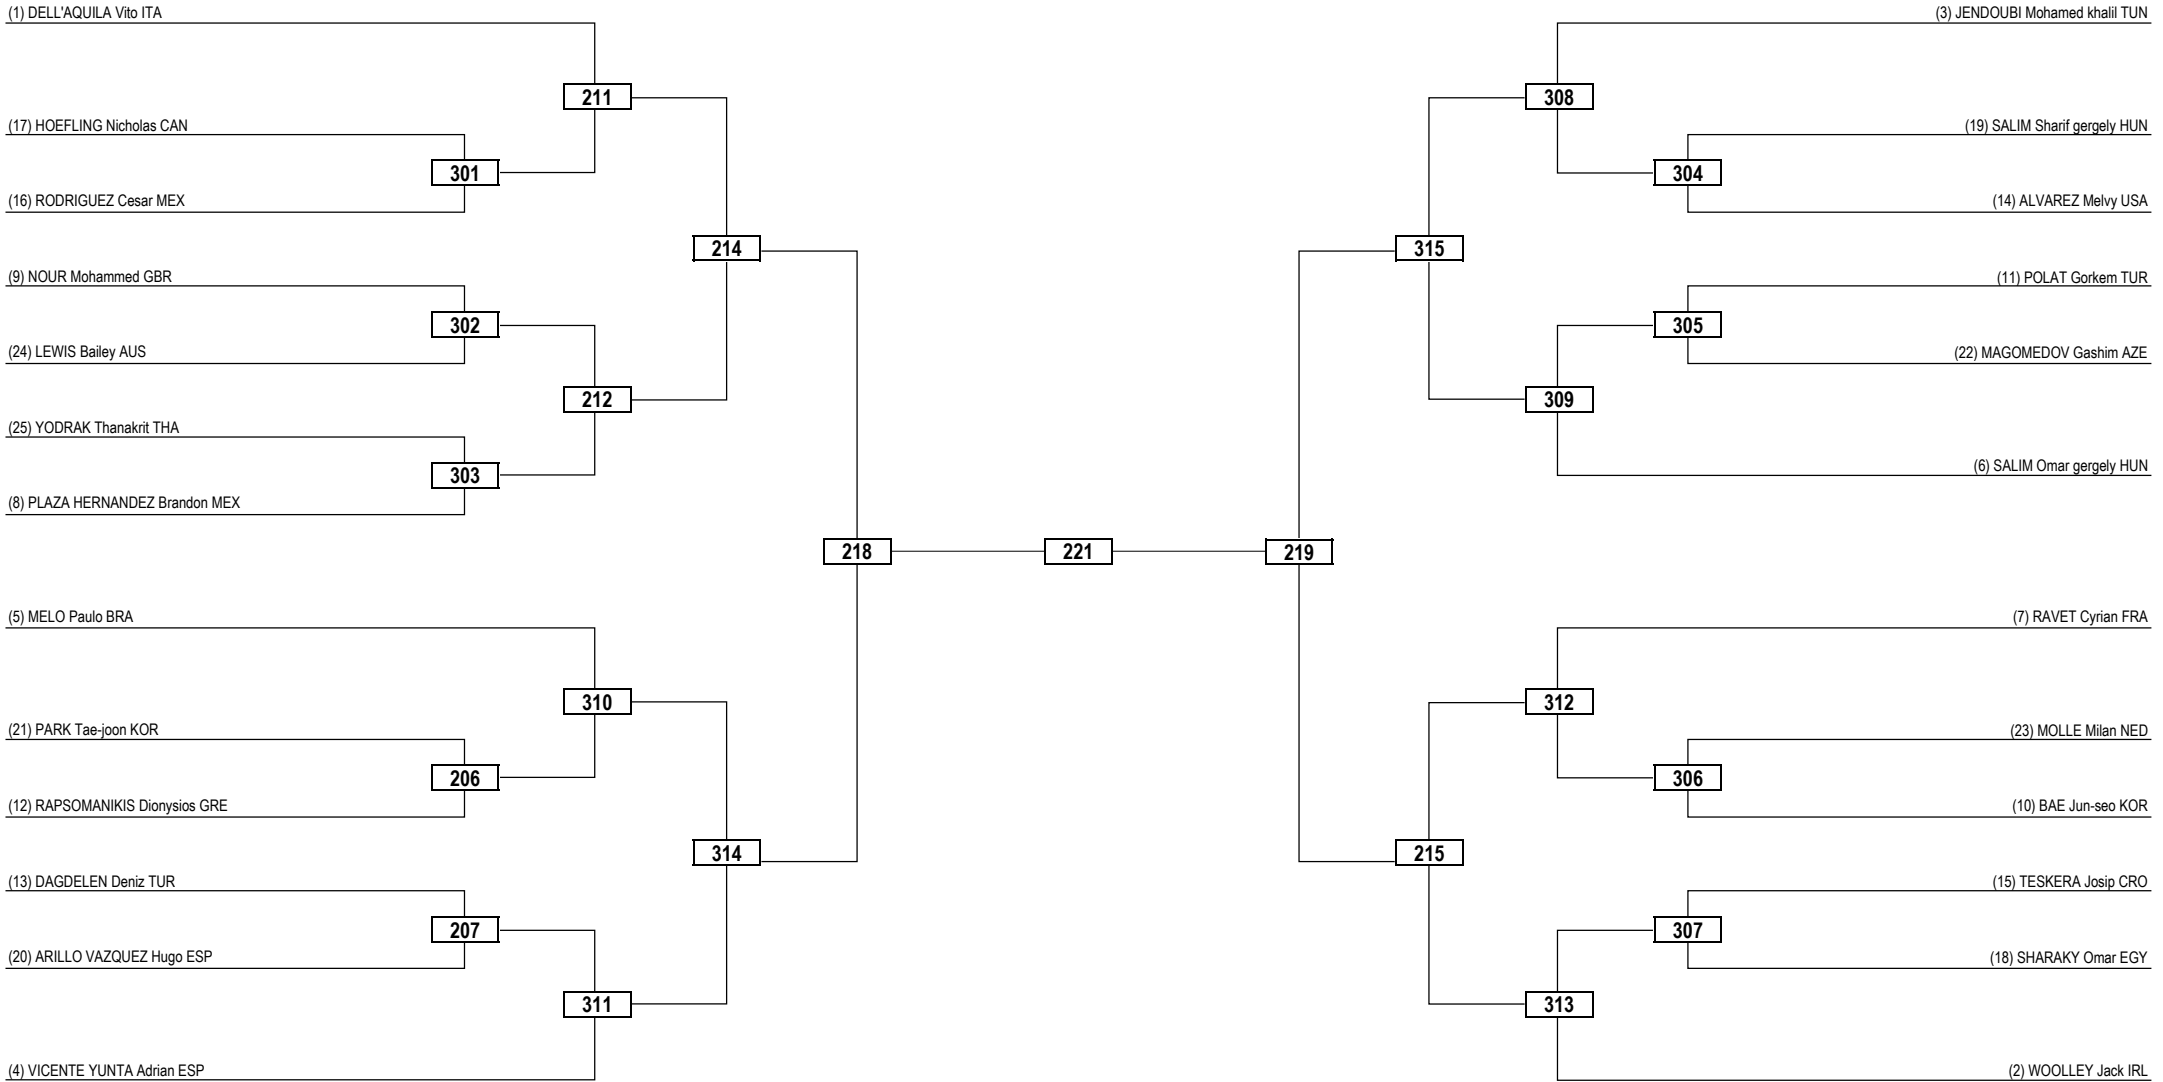

Round of 32 Round of 16 Quarterfinals Semifinals Final Semifinals Quarterfinals Round of 16 Round of 32

LEGEND RSC: Win by Referee Stop the Contest WDR: Win by Withdrawal DQB: Win by Disqualification for unsportsmanlike behavior
 (x) Seed PTF: Win by Final Score DSQ: Win by Disqualification R: Round