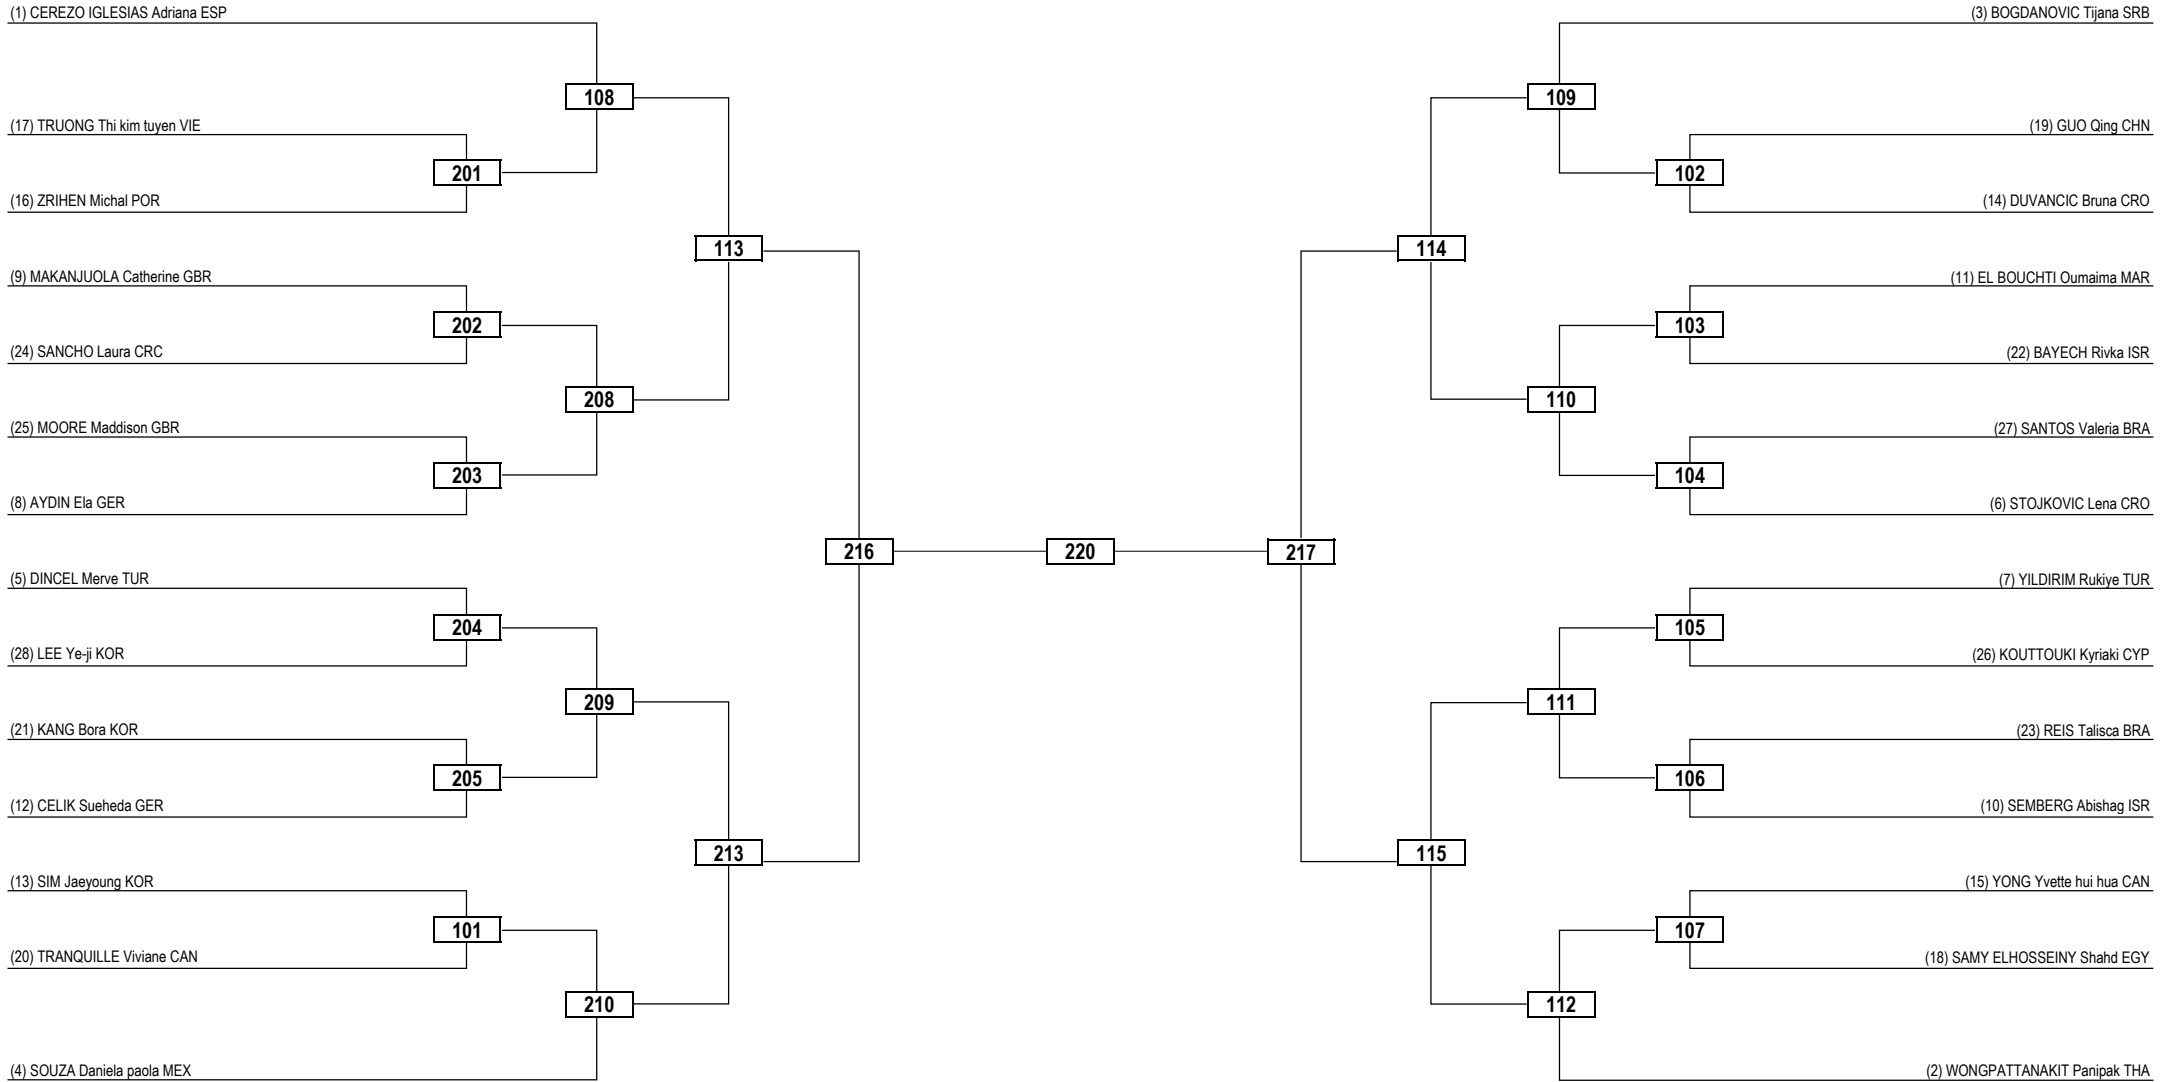

Round of 32 Round of 16 Quarterfinals Semifinals Final Semifinals Quarterfinals Round of 16 Round of 32

LEGEND RSC: Win by Referee Stop the Contest WDR: Win by Withdrawal DQB: Win by Disqualification for unsportsmanlike behavior
 (x) Seed PTF: Win by Final Score DSQ: Win by Disqualification R: Round