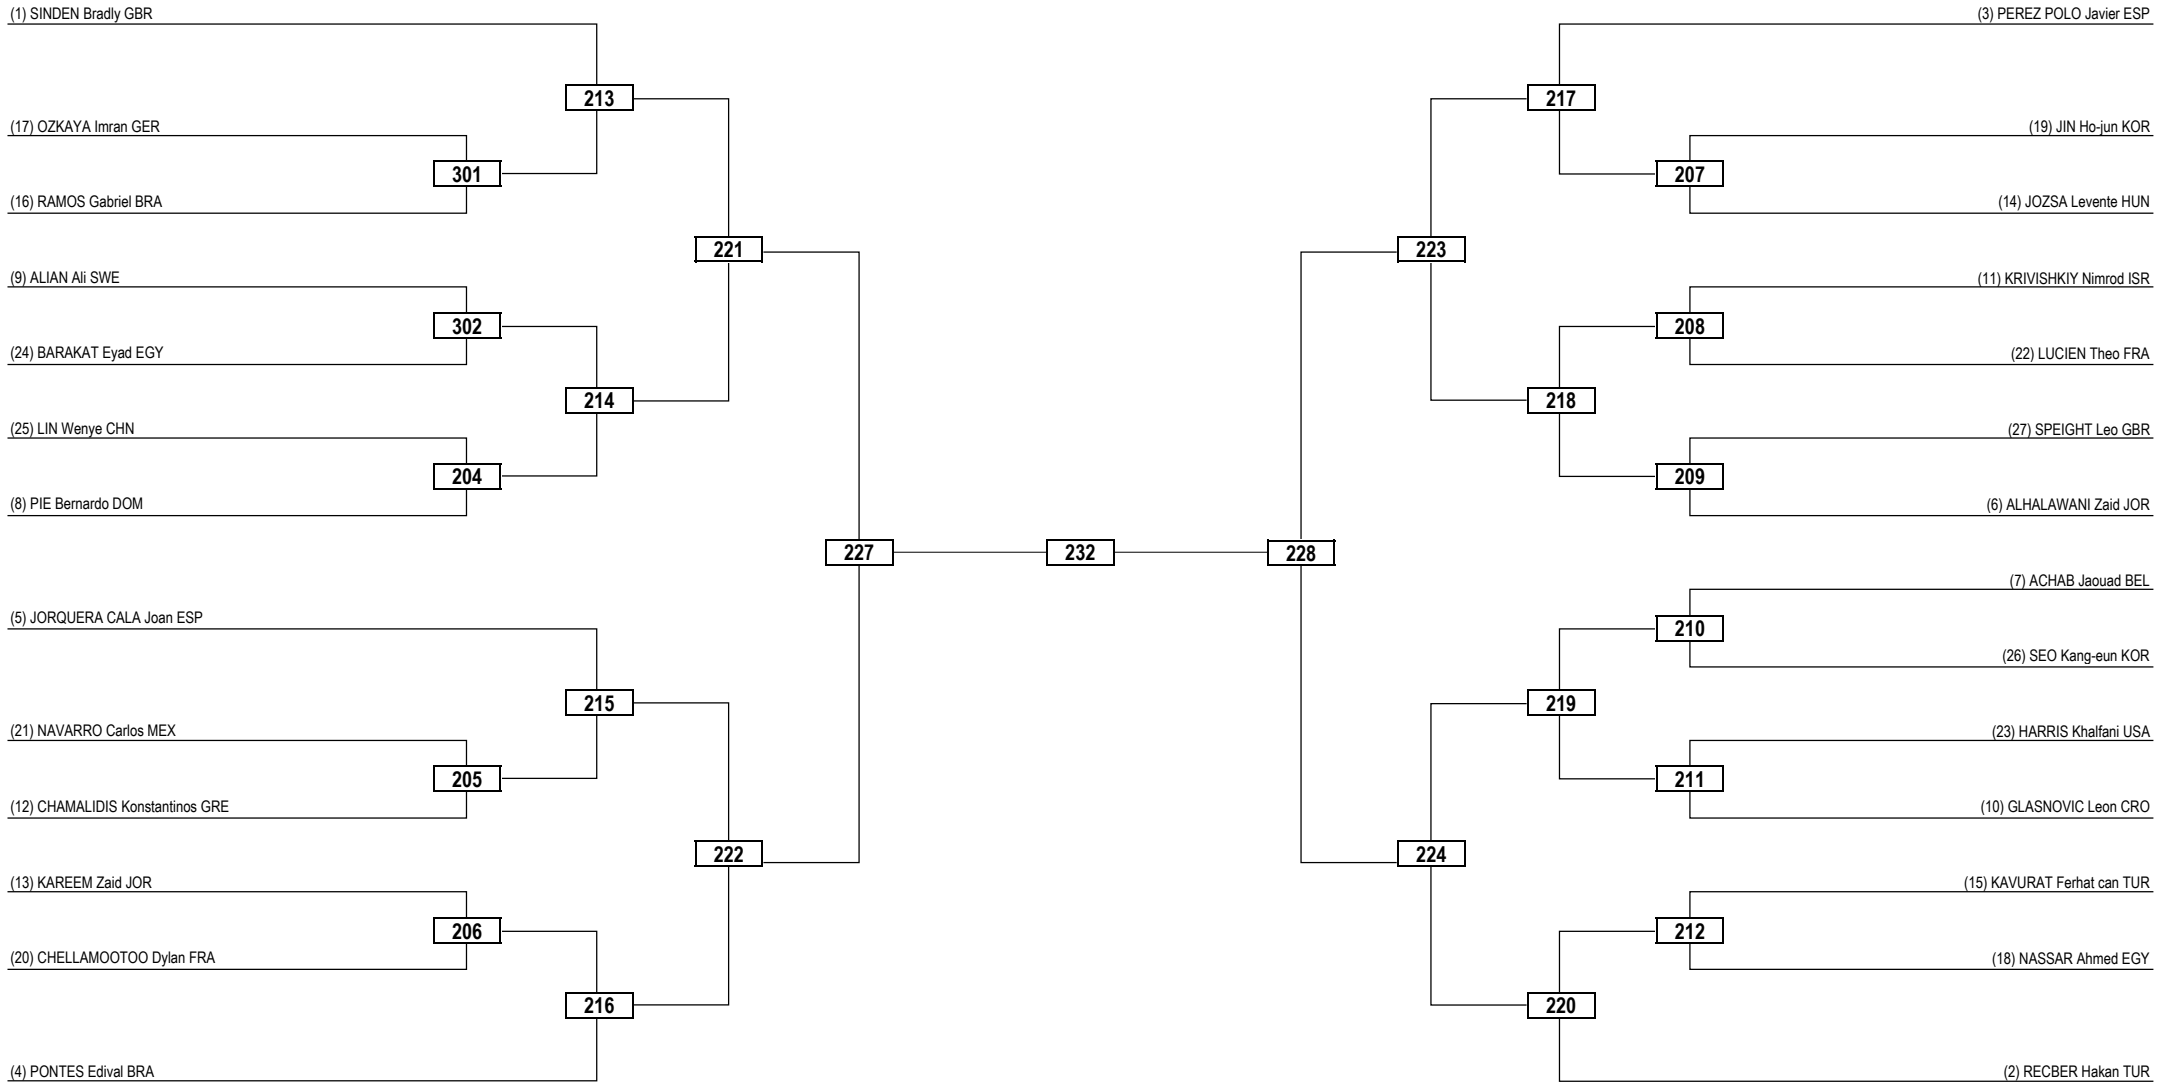

Round of 32   Round of 16   Quarterfinals   Semifinals   Final   Semifinals   Quarterfinals   Round of 16   Round of 32

**LEGEND** RSC: Win by Referee Stop the Contest   WDR: Win by Withdrawal   DQB: Win by Disqualification for unsportsmanlike behavior  
 (x) Seed   PTF: Win by Final Score   DSQ: Win by Disqualification   R: Round