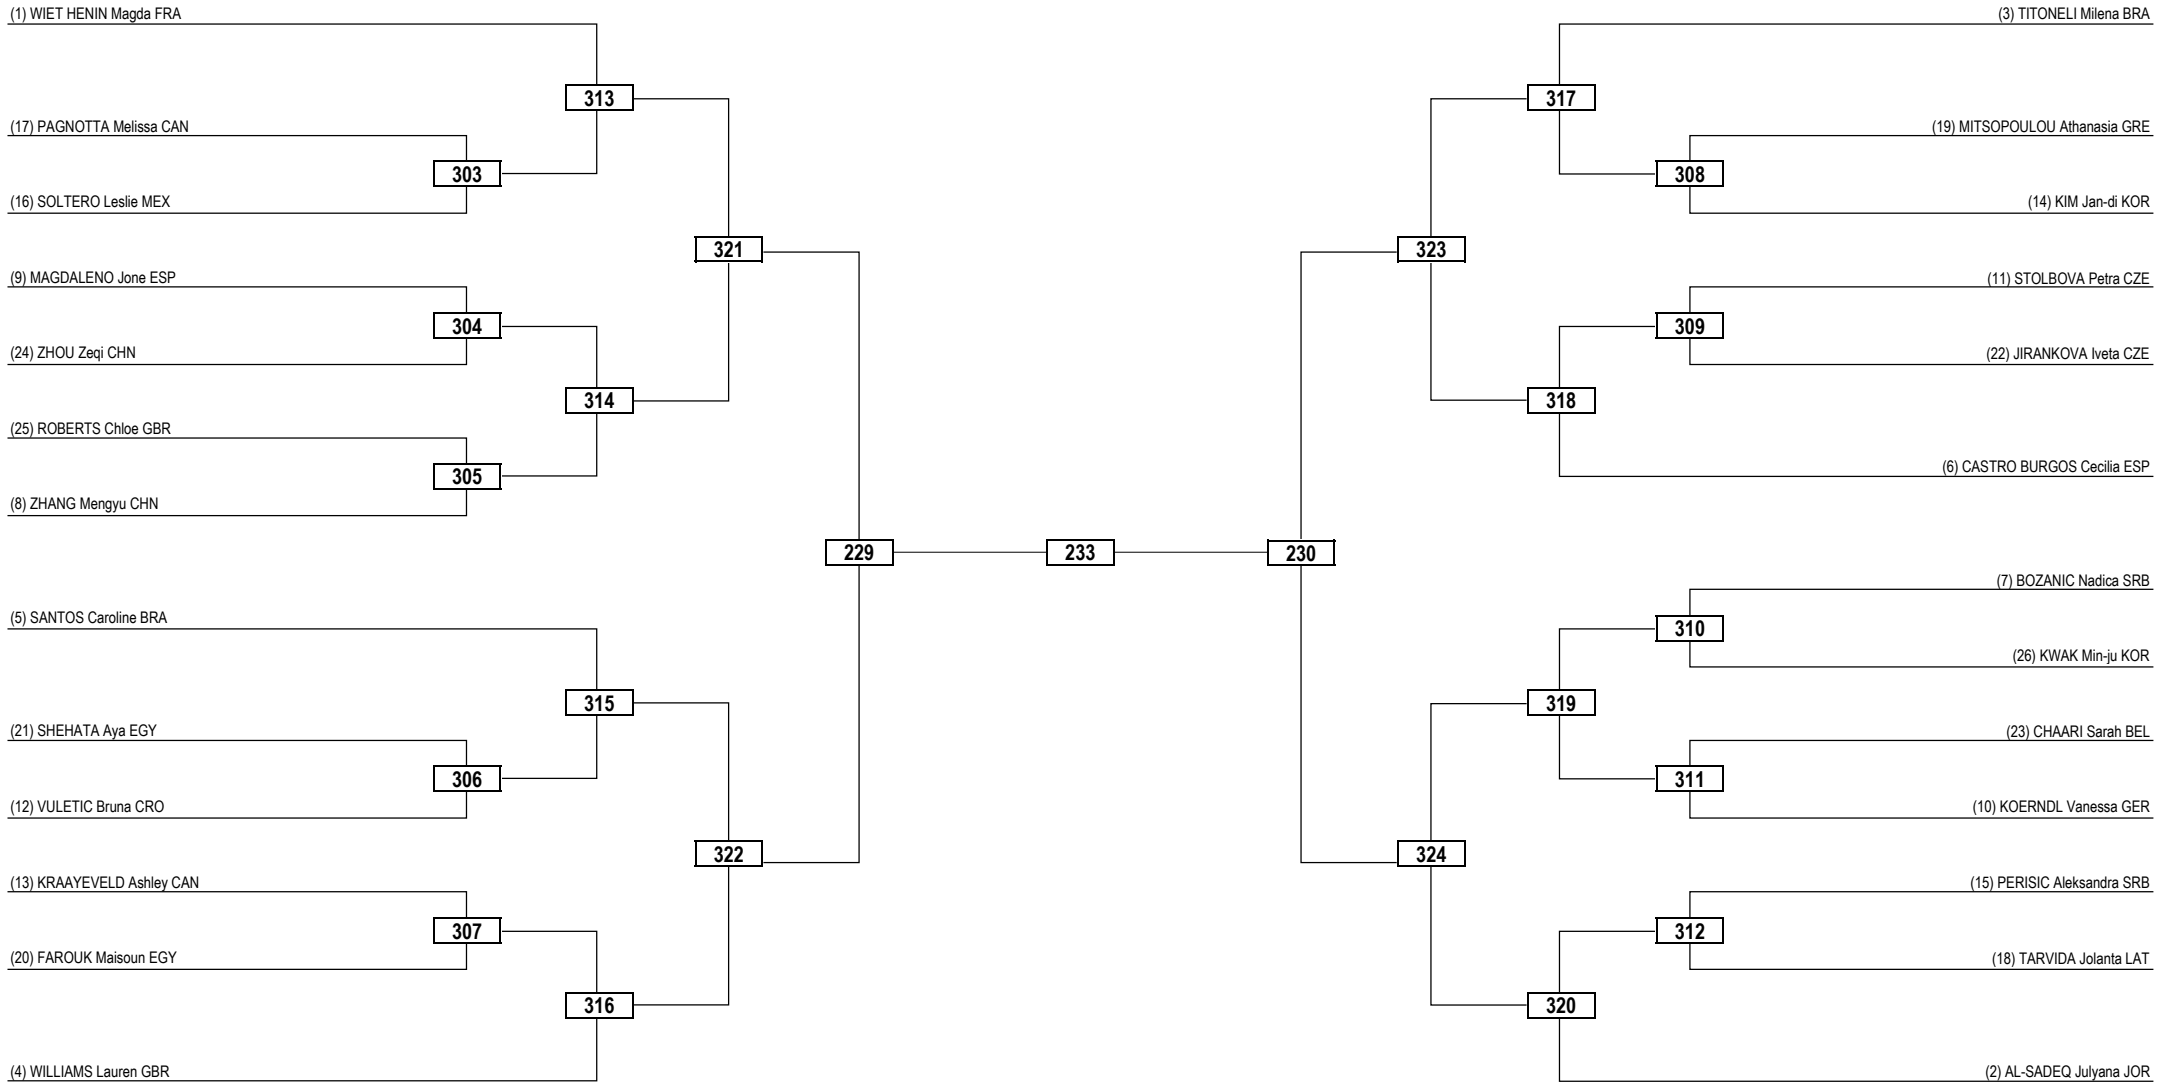

Round of 32   Round of 16   Quarterfinals   Semifinals   Final   Semifinals   Quarterfinals   Round of 16   Round of 32

**LEGEND** RSC: Win by Referee Stop the Contest   WDR: Win by Withdrawal   DQB: Win by Disqualification for unsportsmanlike behavior  
 (x) Seed   PTF: Win by Final Score   DSQ: Win by Disqualification   R: Round