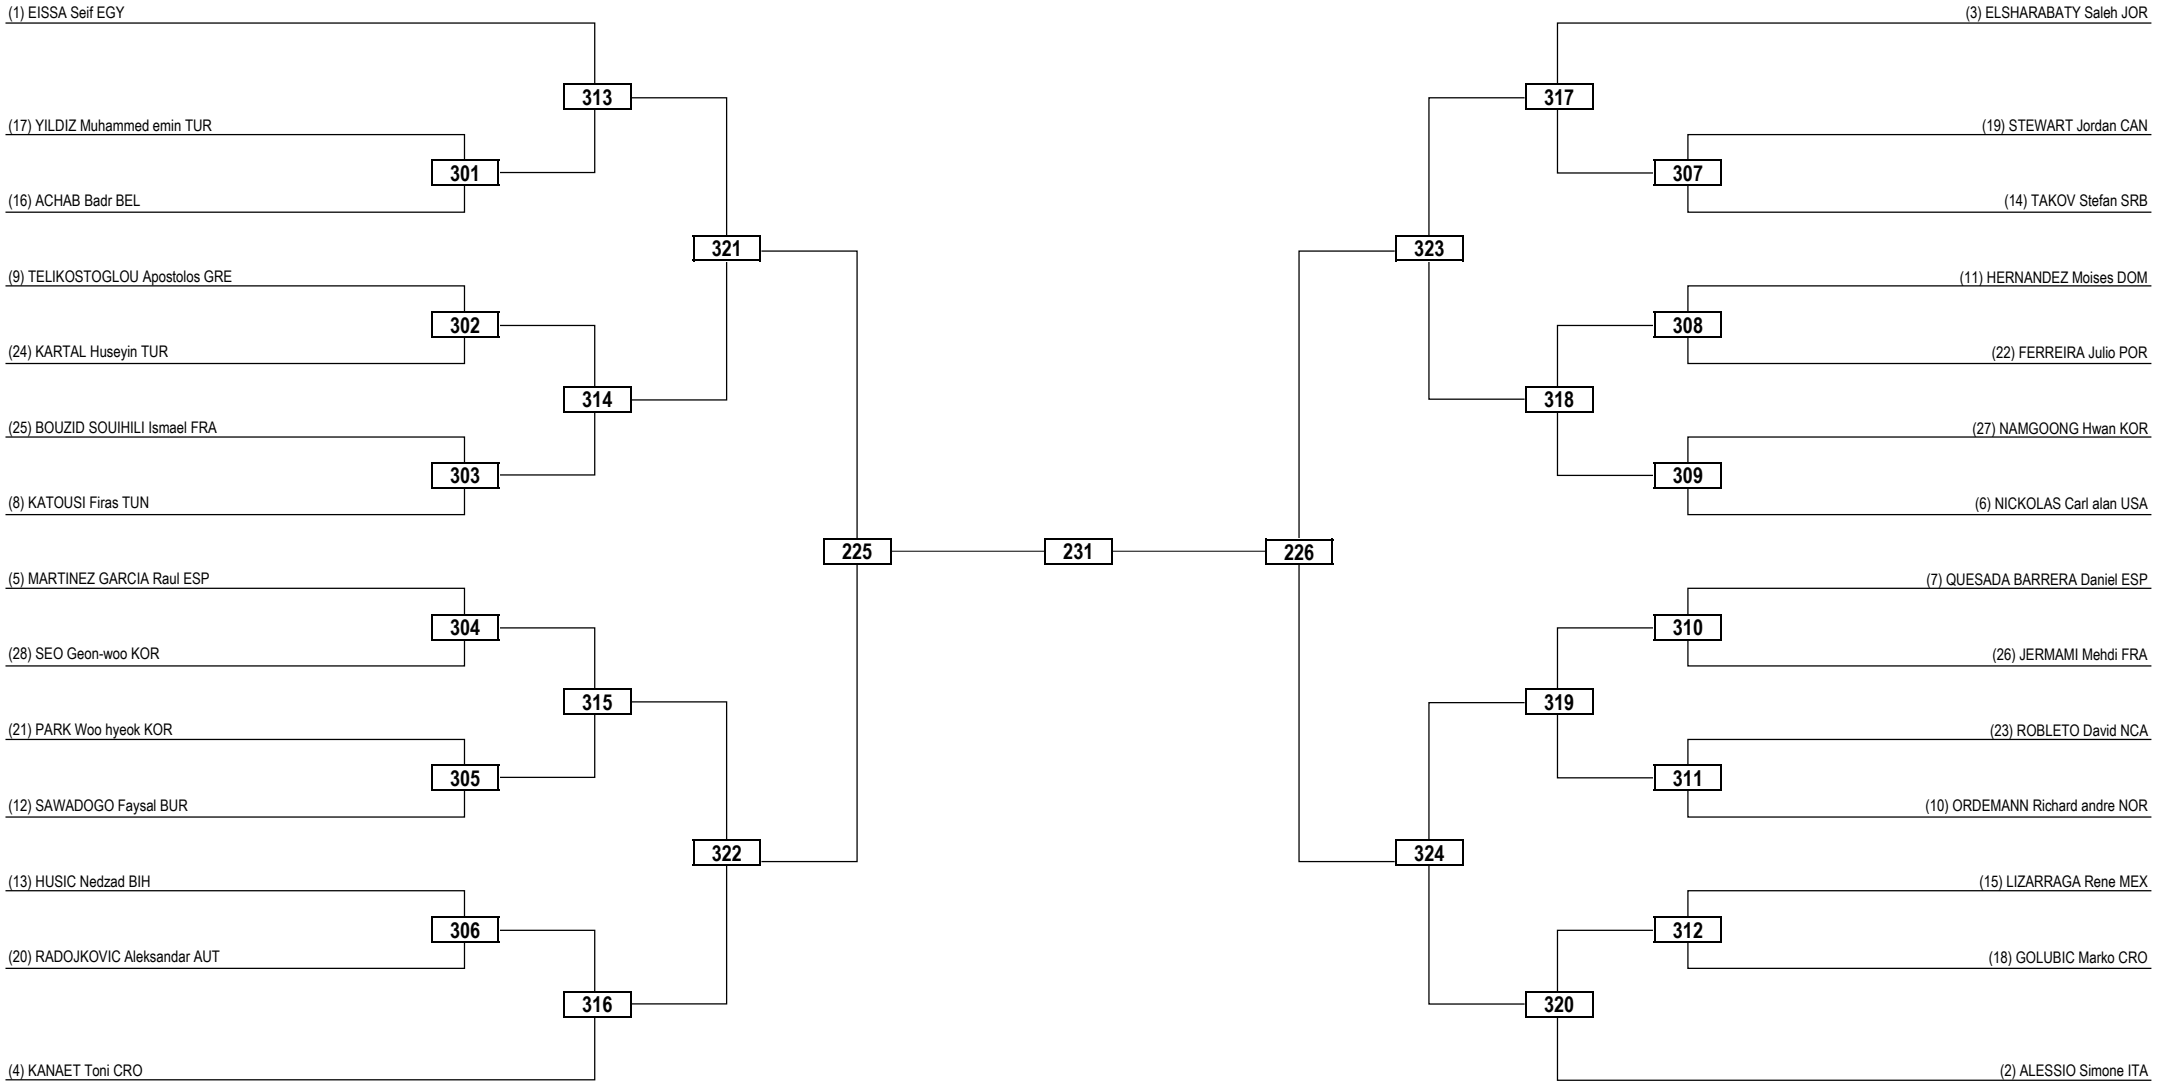

Round of 32 Round of 16 Quarterfinals Semifinals Final Semifinals Quarterfinals Round of 16 Round of 32

LEGEND RSC: Win by Referee Stop the Contest WDR: Win by Withdrawal DQB: Win by Disqualification for unsportsmanlike behavior
 (x) Seed PTF: Win by Final Score DSQ: Win by Disqualification R: Round