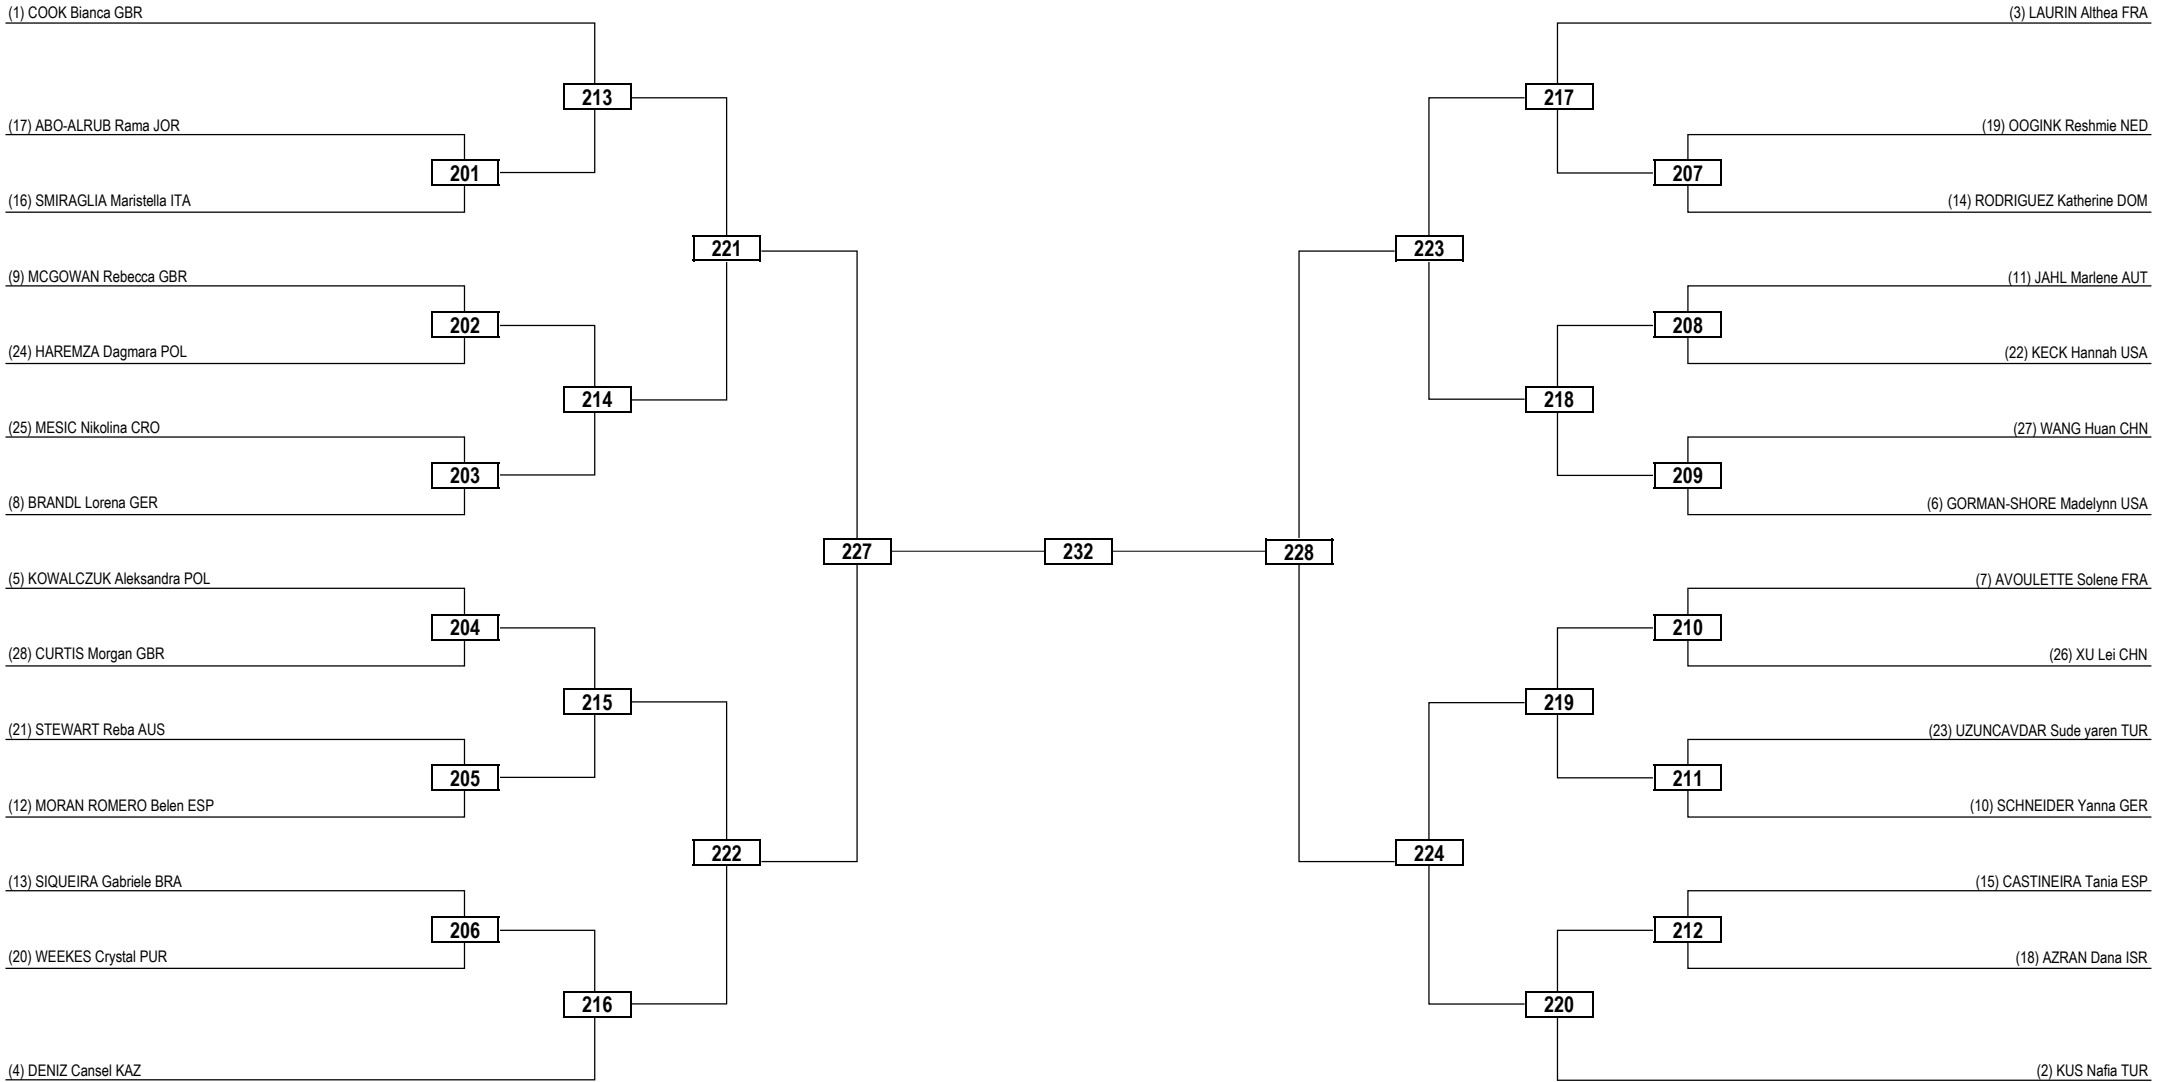

Round of 32 Round of 16 Quarterfinals Semifinals Final Semifinals Quarterfinals Round of 16 Round of 32

LEGEND RSC: Win by Referee Stop the Contest WDR: Win by Withdrawal DQB: Win by Disqualification for unsportsmanlike behavior
 (x) Seed PTF: Win by Final Score DSQ: Win by Disqualification R: Round