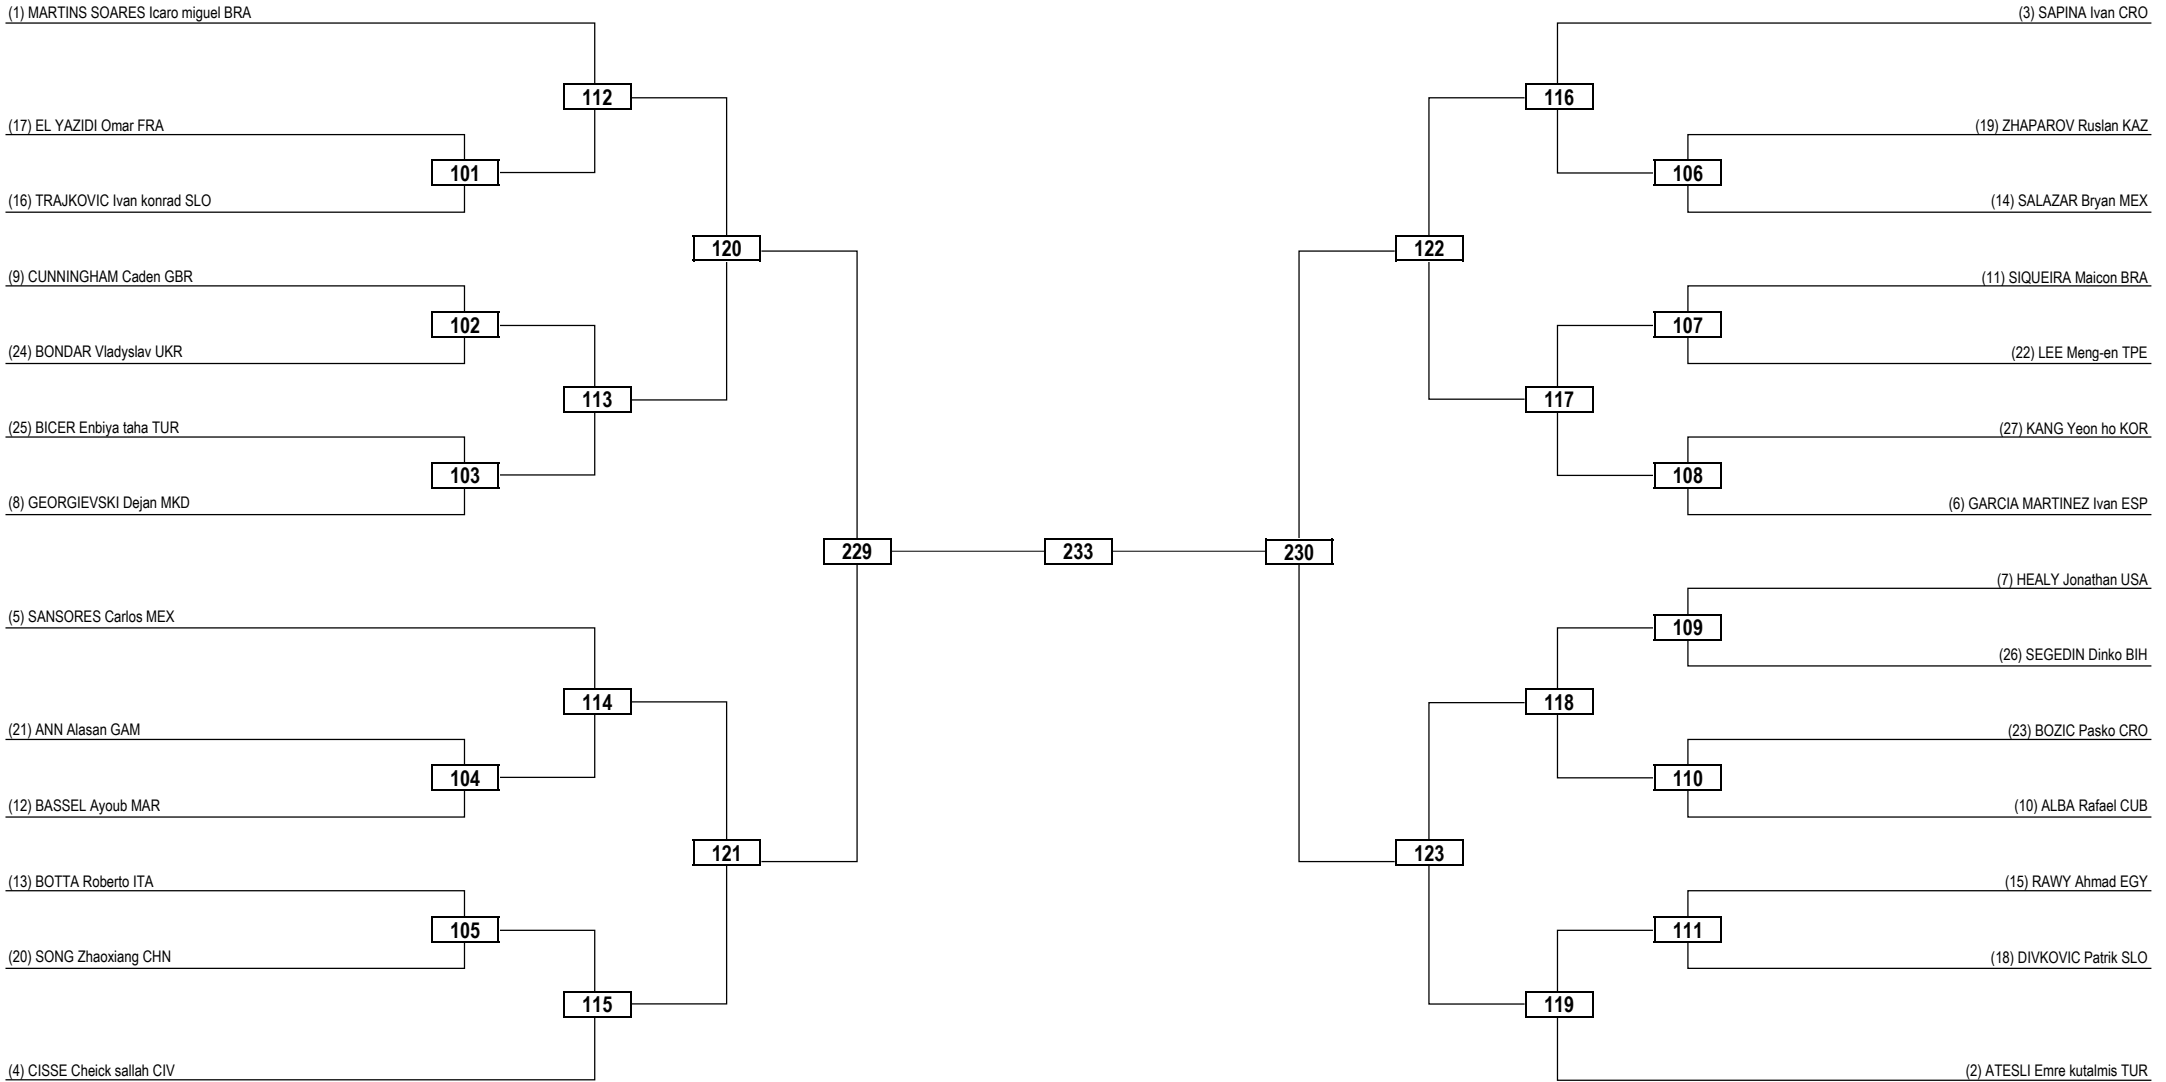

Round of 32 Round of 16 Quarterfinals Semifinals Final Semifinals Quarterfinals Round of 16 Round of 32

LEGEND RSC: Win by Referee Stop the Contest WDR: Win by Withdrawal DQB: Win by Disqualification for unsportsmanlike behavior
 (x) Seed PTF: Win by Final Score DSQ: Win by Disqualification R: Round