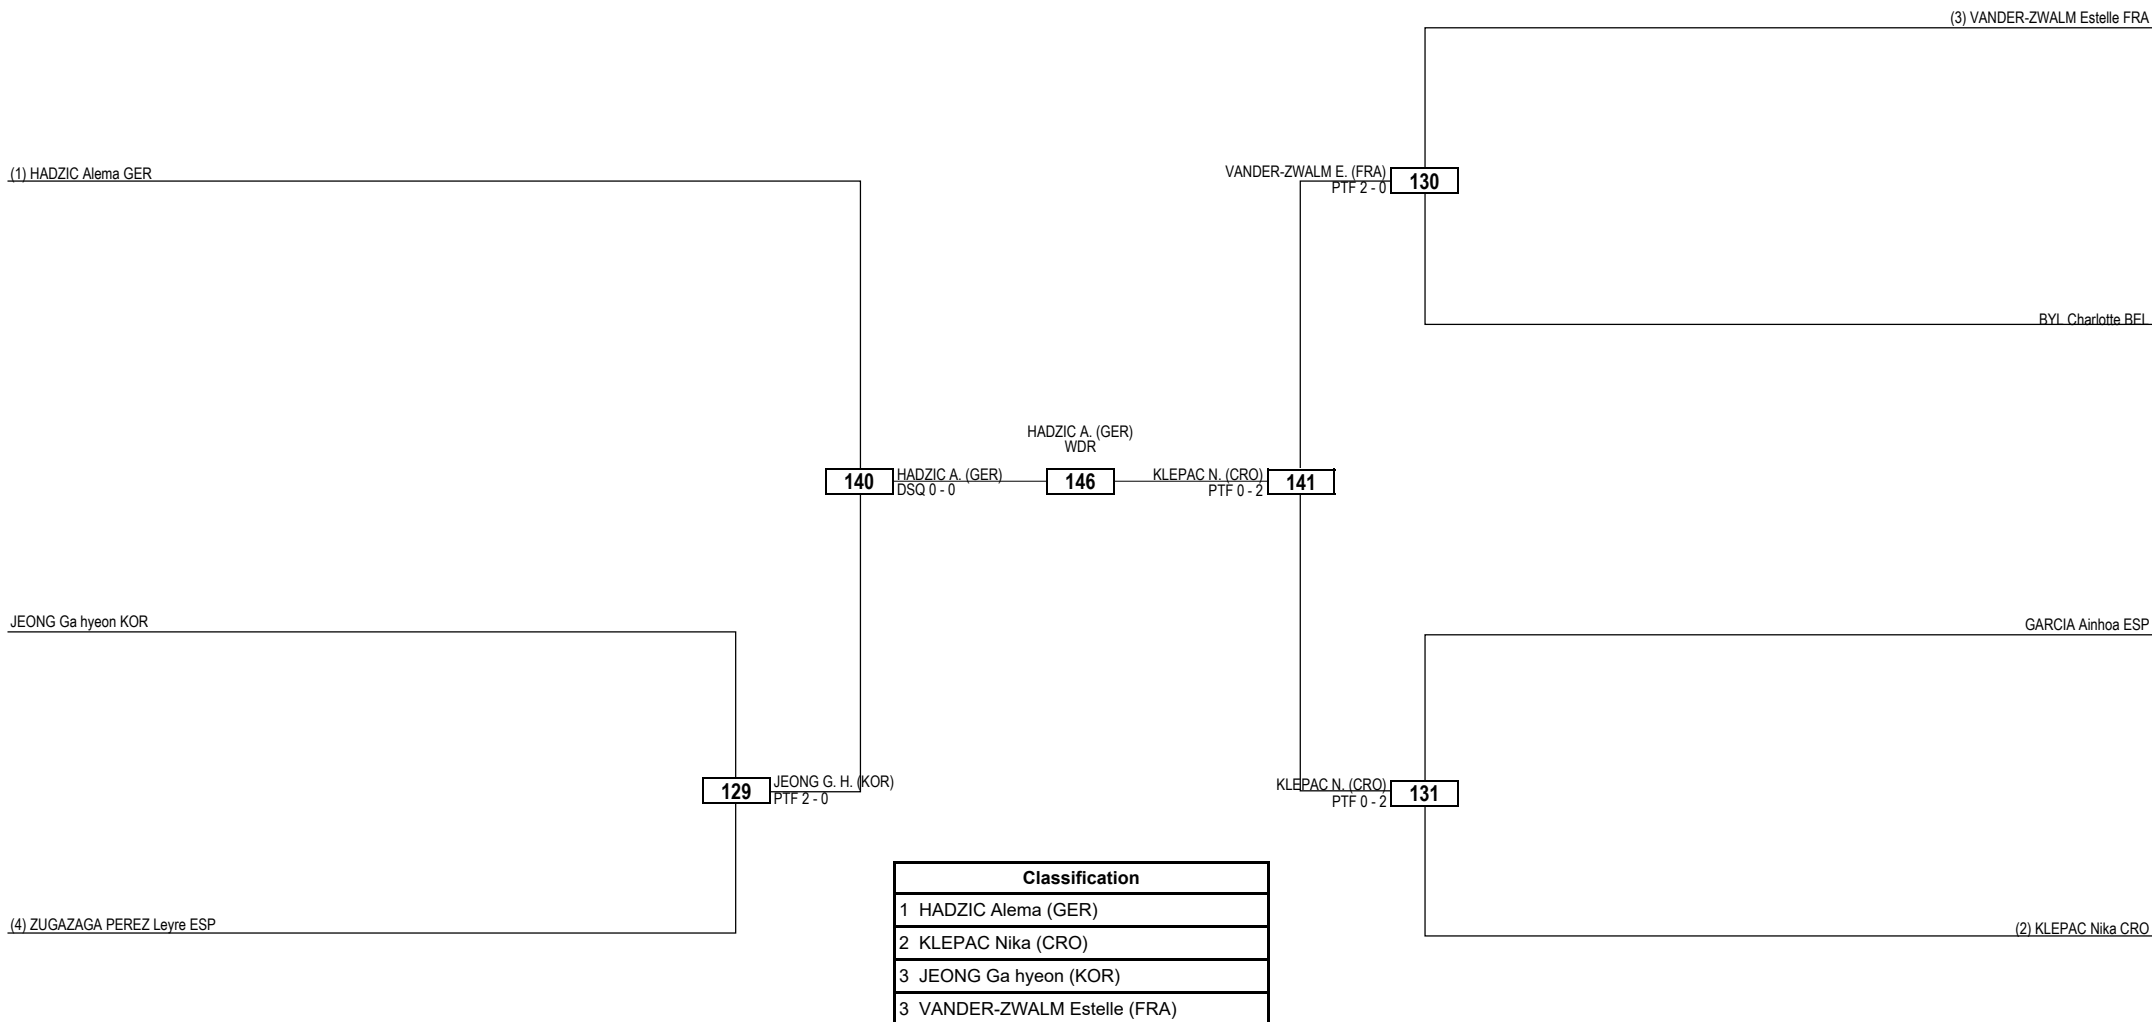

Round of 32 Round of 16 Quarterfinals Semifinals Final Semifinals Quarterfinals Round of 16 Round of 32

LEGEND RSC: Win by Referee Stop the Contest WDR: Win by Withdrawal DQB: Win by Disqualification for unsportsmanlike behavior
(x) Seed PTF: Win by Final Score DSQ: Win by Disqualification R: Round

Quarterfinals Semifinals Final Semifinals Quarterfinals

Quarterfinals Semifinals Final Semifinals Quarterfinals