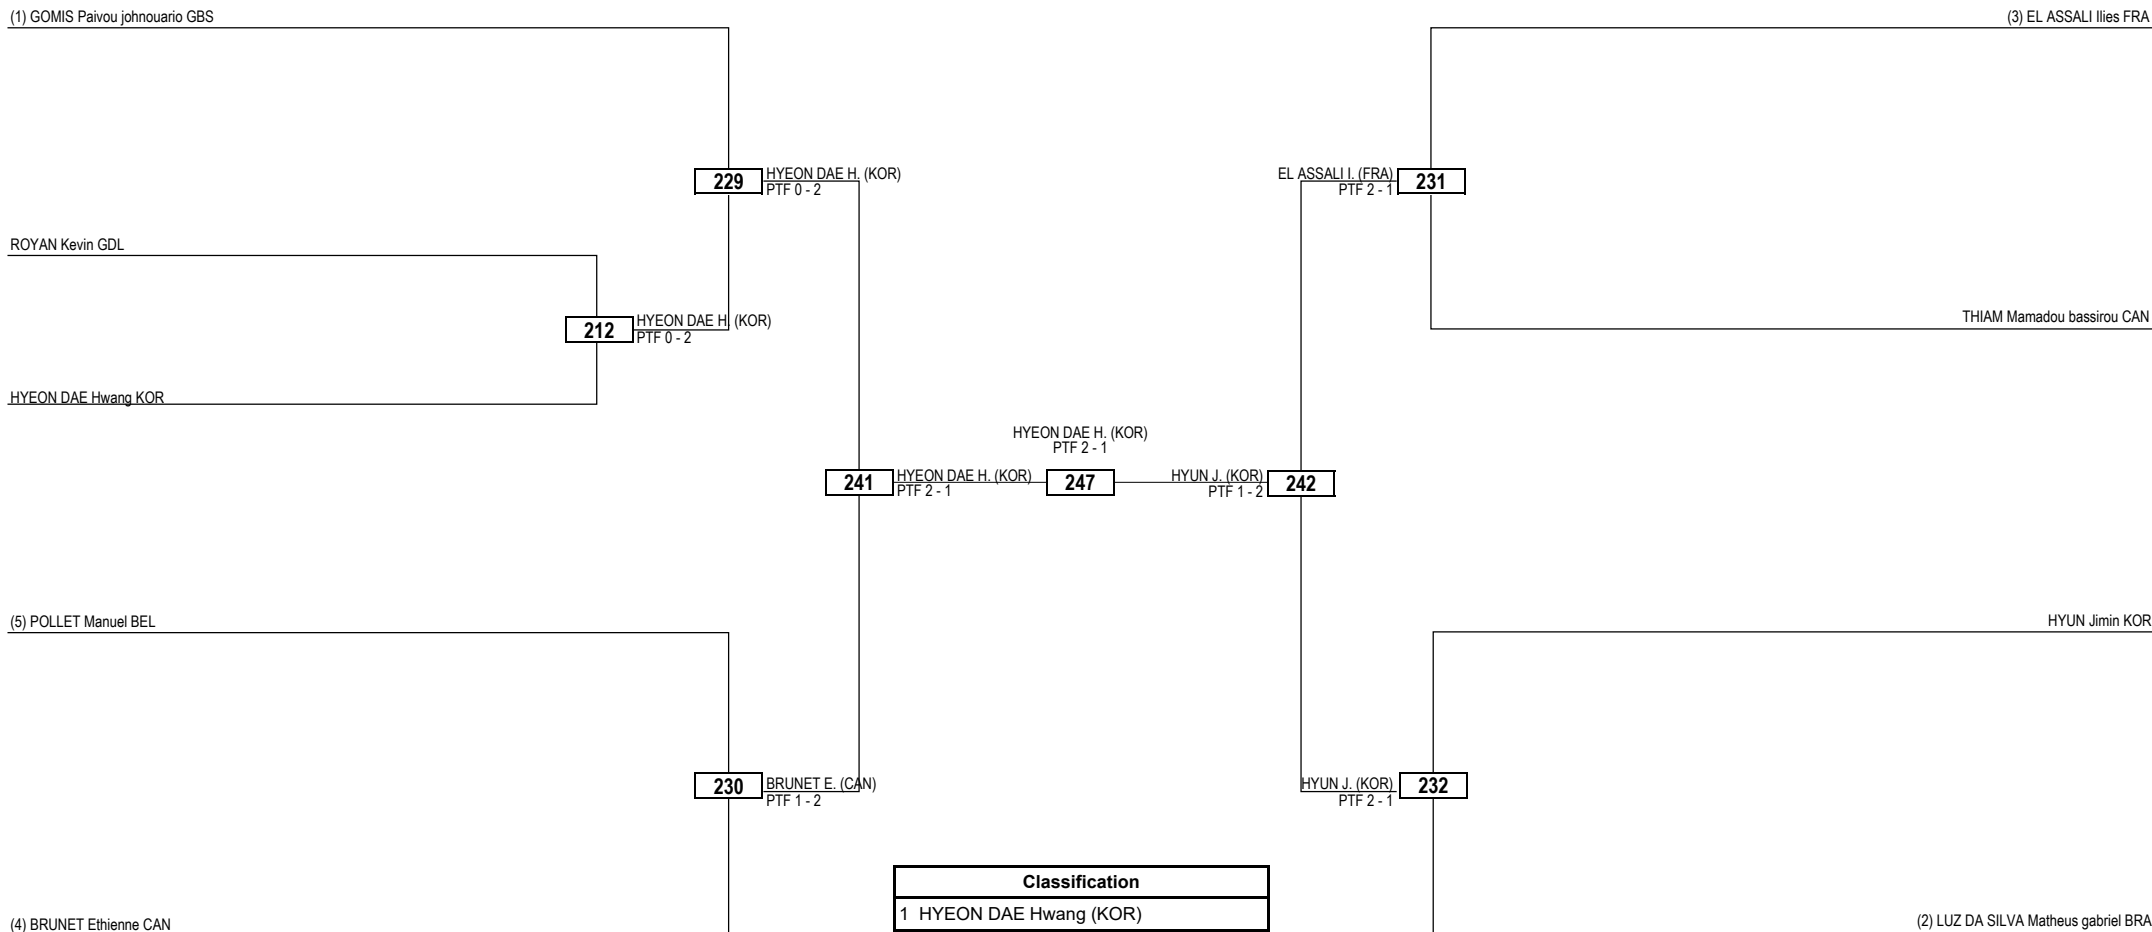

Round of 32 Round of 16 Quarterfinals Semifinals Final Semifinals Quarterfinals Round of 16 Round of 32

LEGEND RSC: Win by Referee Stop the Contest WDR: Win by Withdrawal DQB: Win by Disqualification for unsportsmanlike behavior
 (x) Seed PTF: Win by Final Score DSQ: Win by Disqualification R: Round

LEGEND RSC: Win by Referee Stop the Contest WDR: Win by Withdrawal DQB: Win by Disqualification for unsportsmanlike behavior
(x) Seed PTF: Win by Final Score DSQ: Win by Disqualification R: Round

Round of 16 Quarterfinals Semifinals Final Semifinals Quarterfinals Round of 16