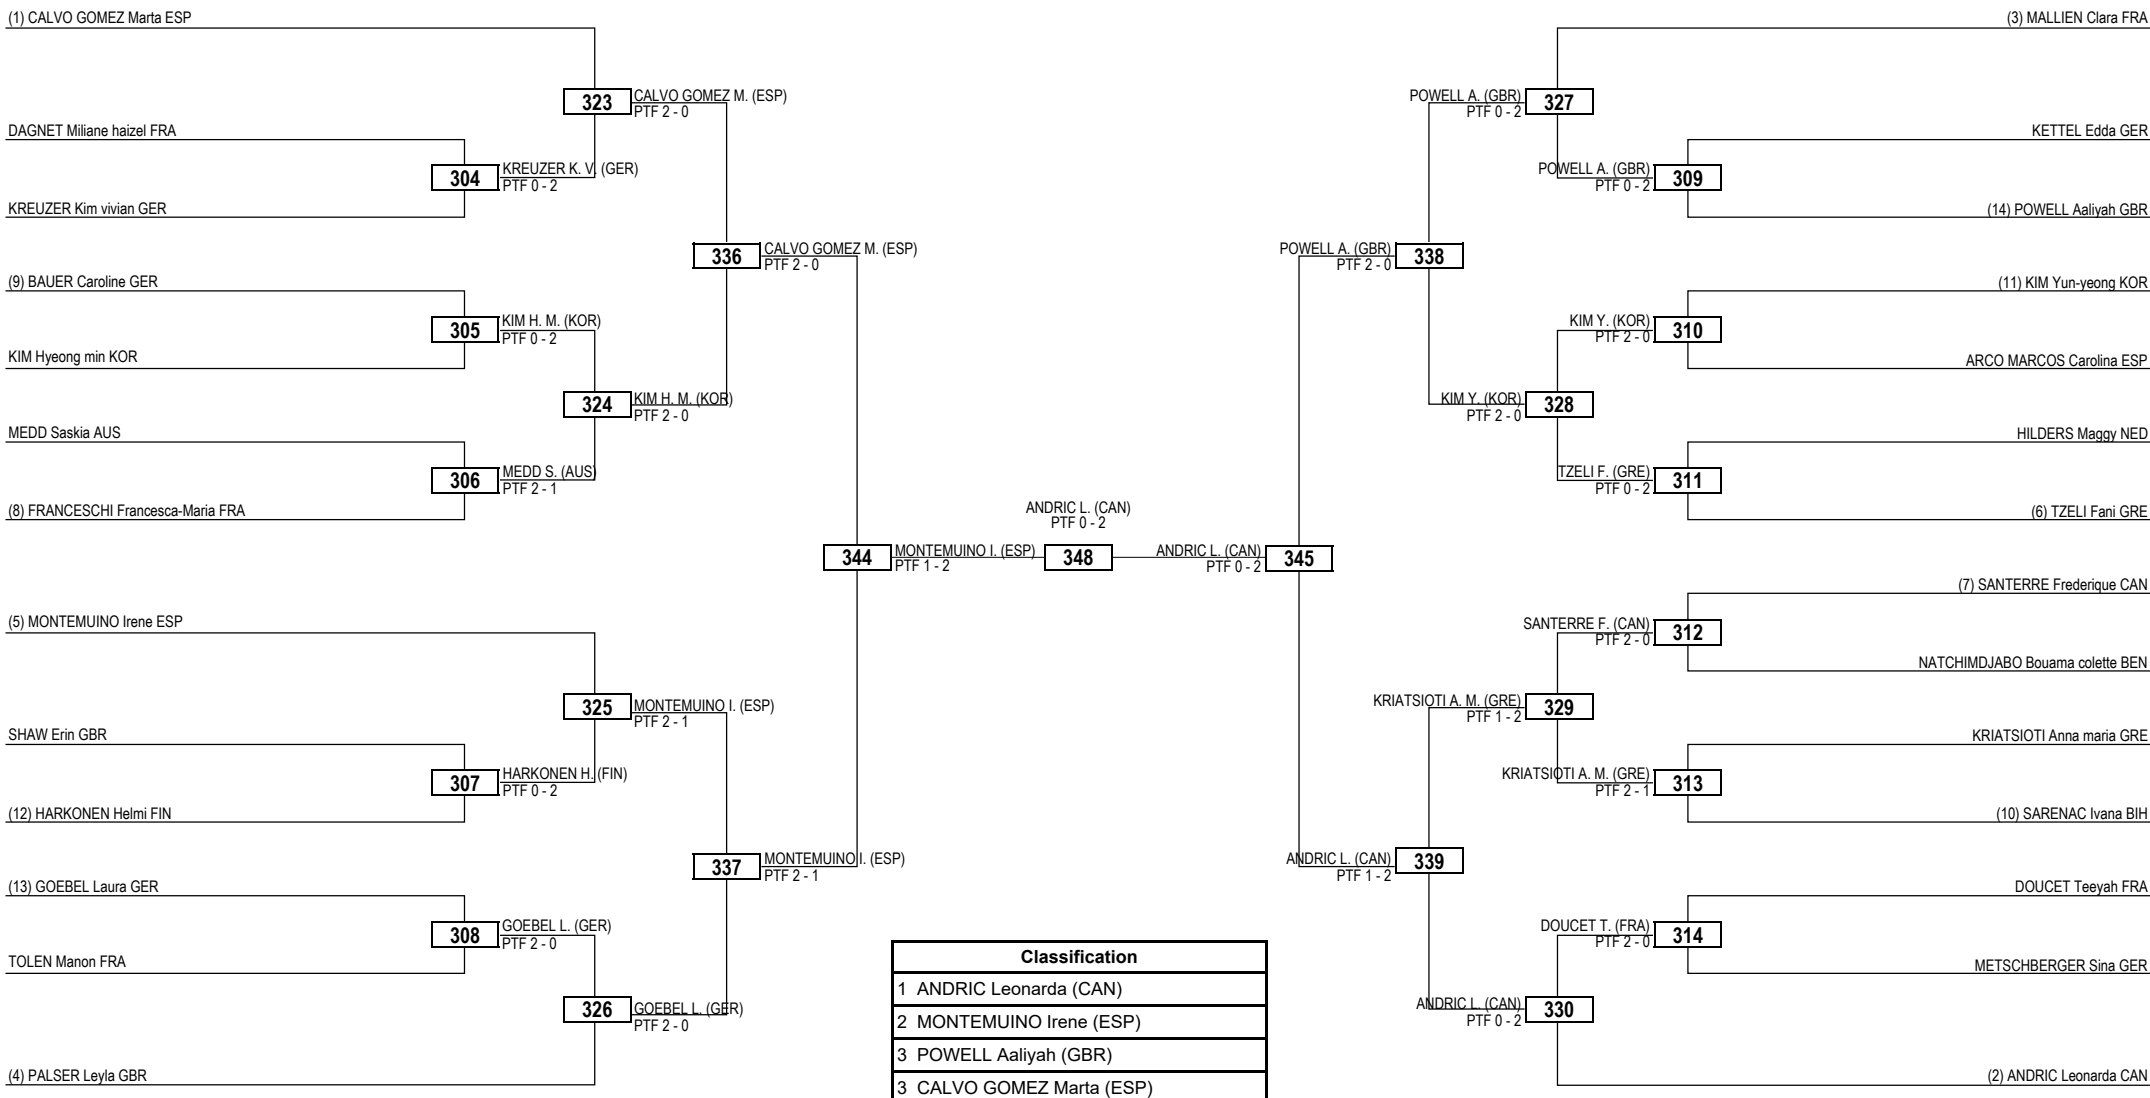

Round of 16 Quarterfinals Semifinals Final Semifinals Quarterfinals Round of 16

Classification
1 OH Seo-rin (KOR)
2 MAKANJUOLA Catherine (GBR)
3 MAESTRO Virginia (ITA)
3 FERREIRA Matilde (POR)

LEGEND RSC: Win by Referee Stop the Contest WDR: Win by Withdrawal DQB: Win by Disqualification for unsportsmanlike behavior
 (x) Seed PTF: Win by Final Score DSQ: Win by Disqualification R: Round

Round of 32 Round of 16 Quarterfinals Semifinals Final Semifinals Quarterfinals Round of 16 Round of 32

LEGEND RSC: Win by Referee Stop the Contest WDR: Win by Withdrawal DQB: Win by Disqualification for unsportsmanlike behavior
 (x) Seed PTF: Win by Final Score DSQ: Win by Disqualification R: Round