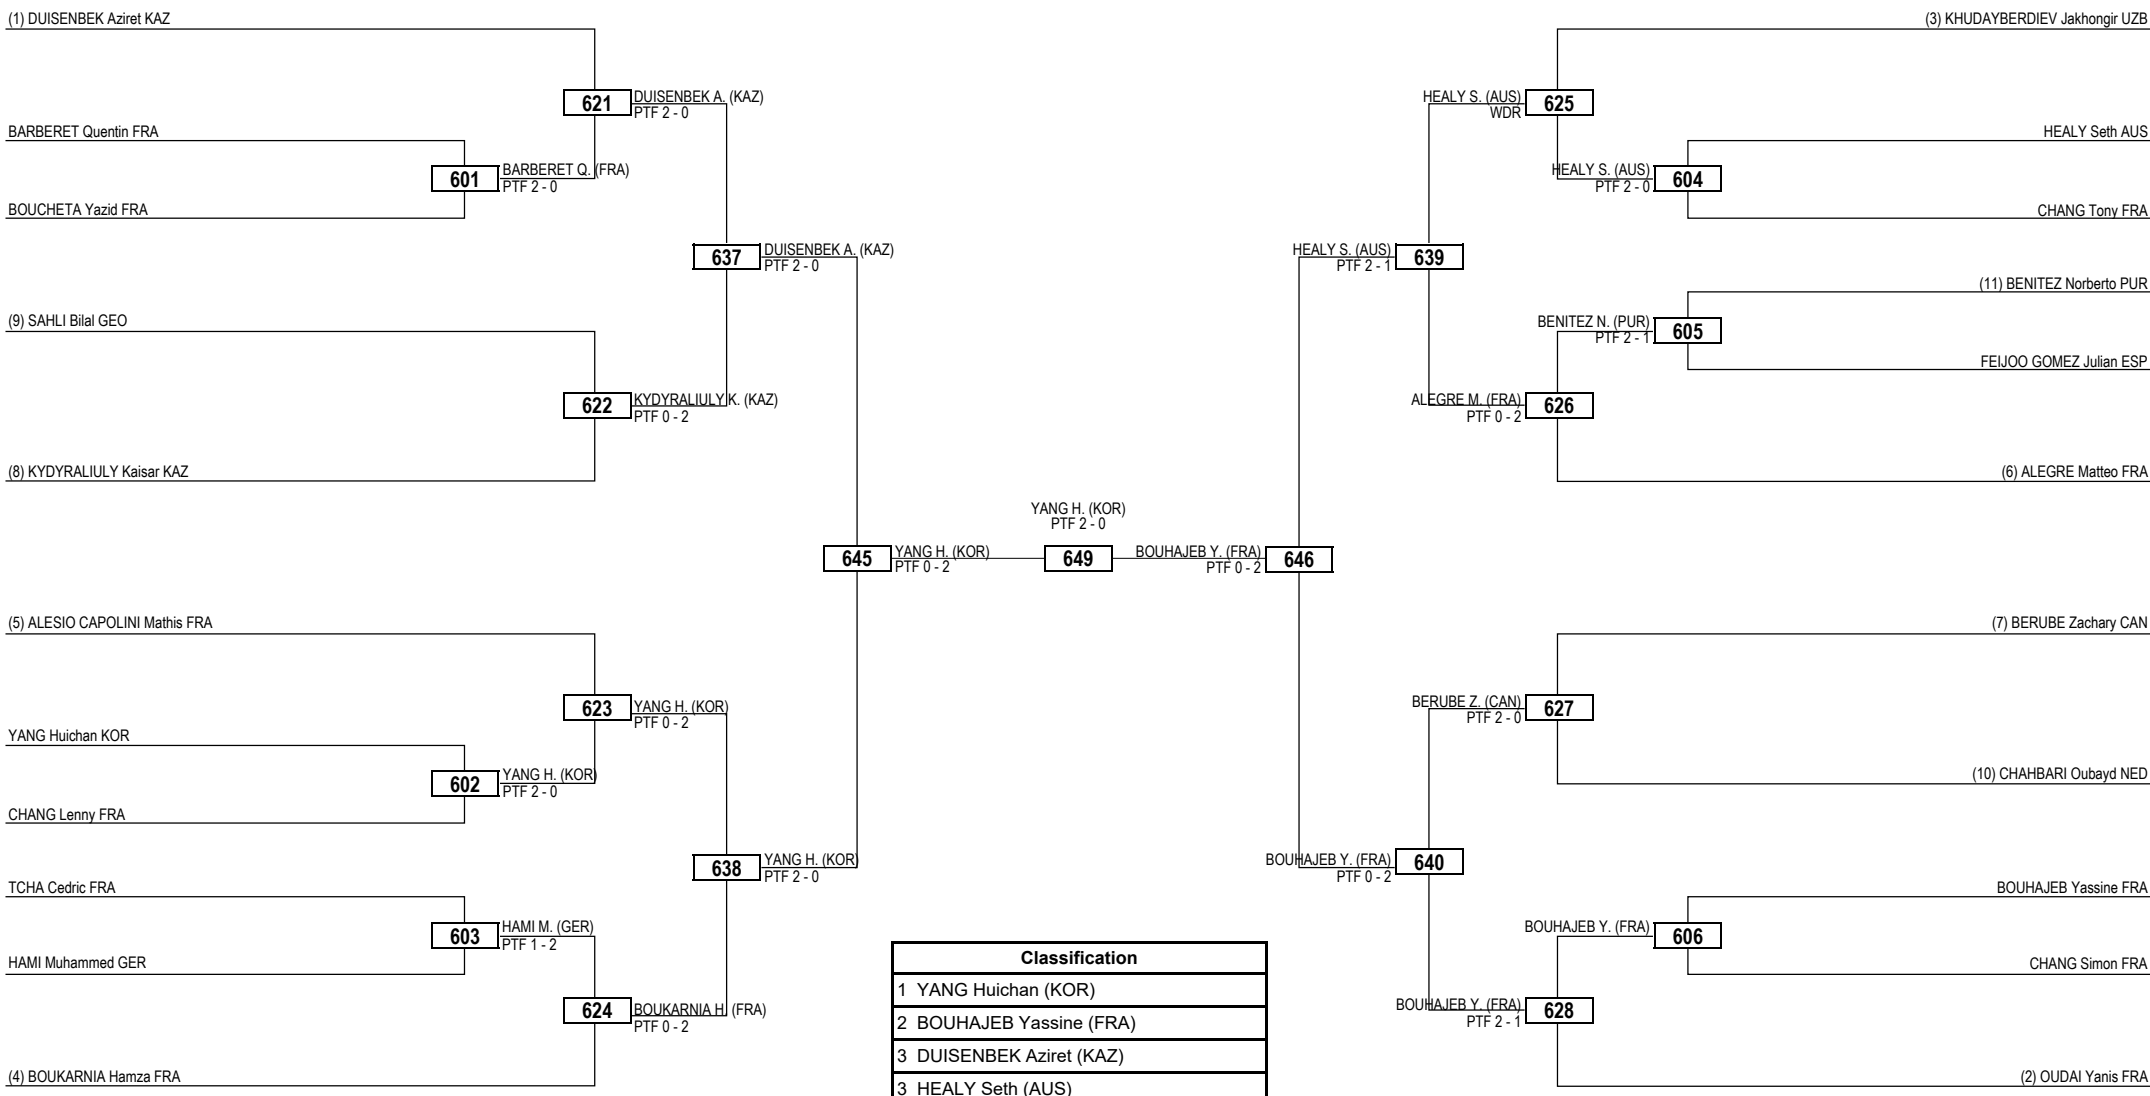

Round of 32 Round of 16 Quarterfinals Semifinals Final Semifinals Quarterfinals Round of 16 Round of 32

LEGEND RSC: Win by Referee Stop the Contest WDR: Win by Withdrawal DQB: Win by Disqualification for unsportsmanlike behavior
 (x) Seed PTF: Win by Final Score DSQ: Win by Disqualification R: Round