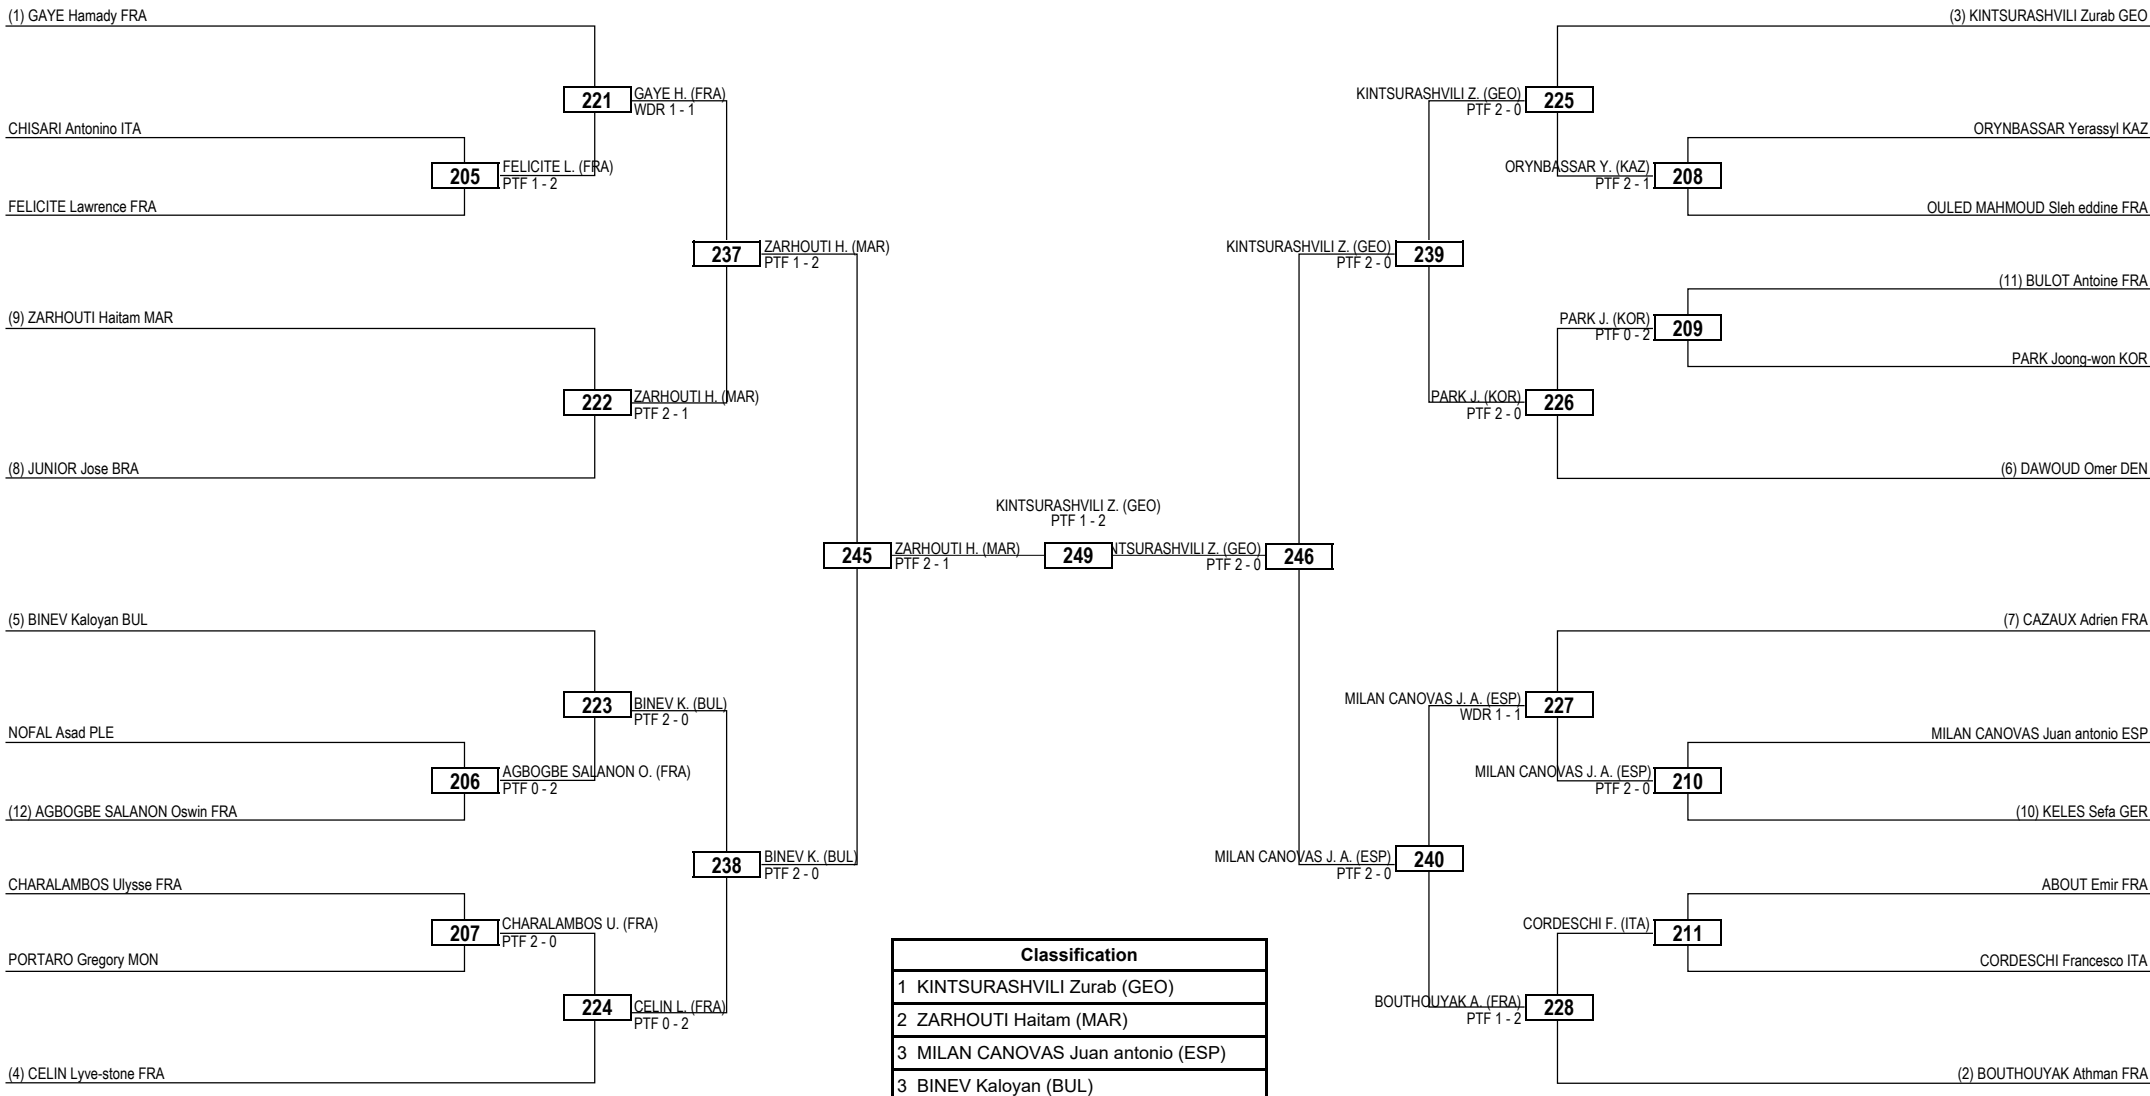

Round of 32   Round of 16   Quarterfinals   Semifinals   Final   Semifinals   Quarterfinals   Round of 16   Round of 32

Classification
1 KINTSURASHVILI Zurab (GEO)
2 ZARHOUTI Haitam (MAR)
3 MILAN CANOVAS Juan antonio (ESP)
3 BINEV Kaloyan (BUL)

LEGEND RSC: Win by Referee Stop the Contest   WDR: Win by Withdrawal   DQB: Win by Disqualification for unsportsmanlike behavior
(x) Seed   PTF: Win by Final Score   DSQ: Win by Disqualification   R: Round