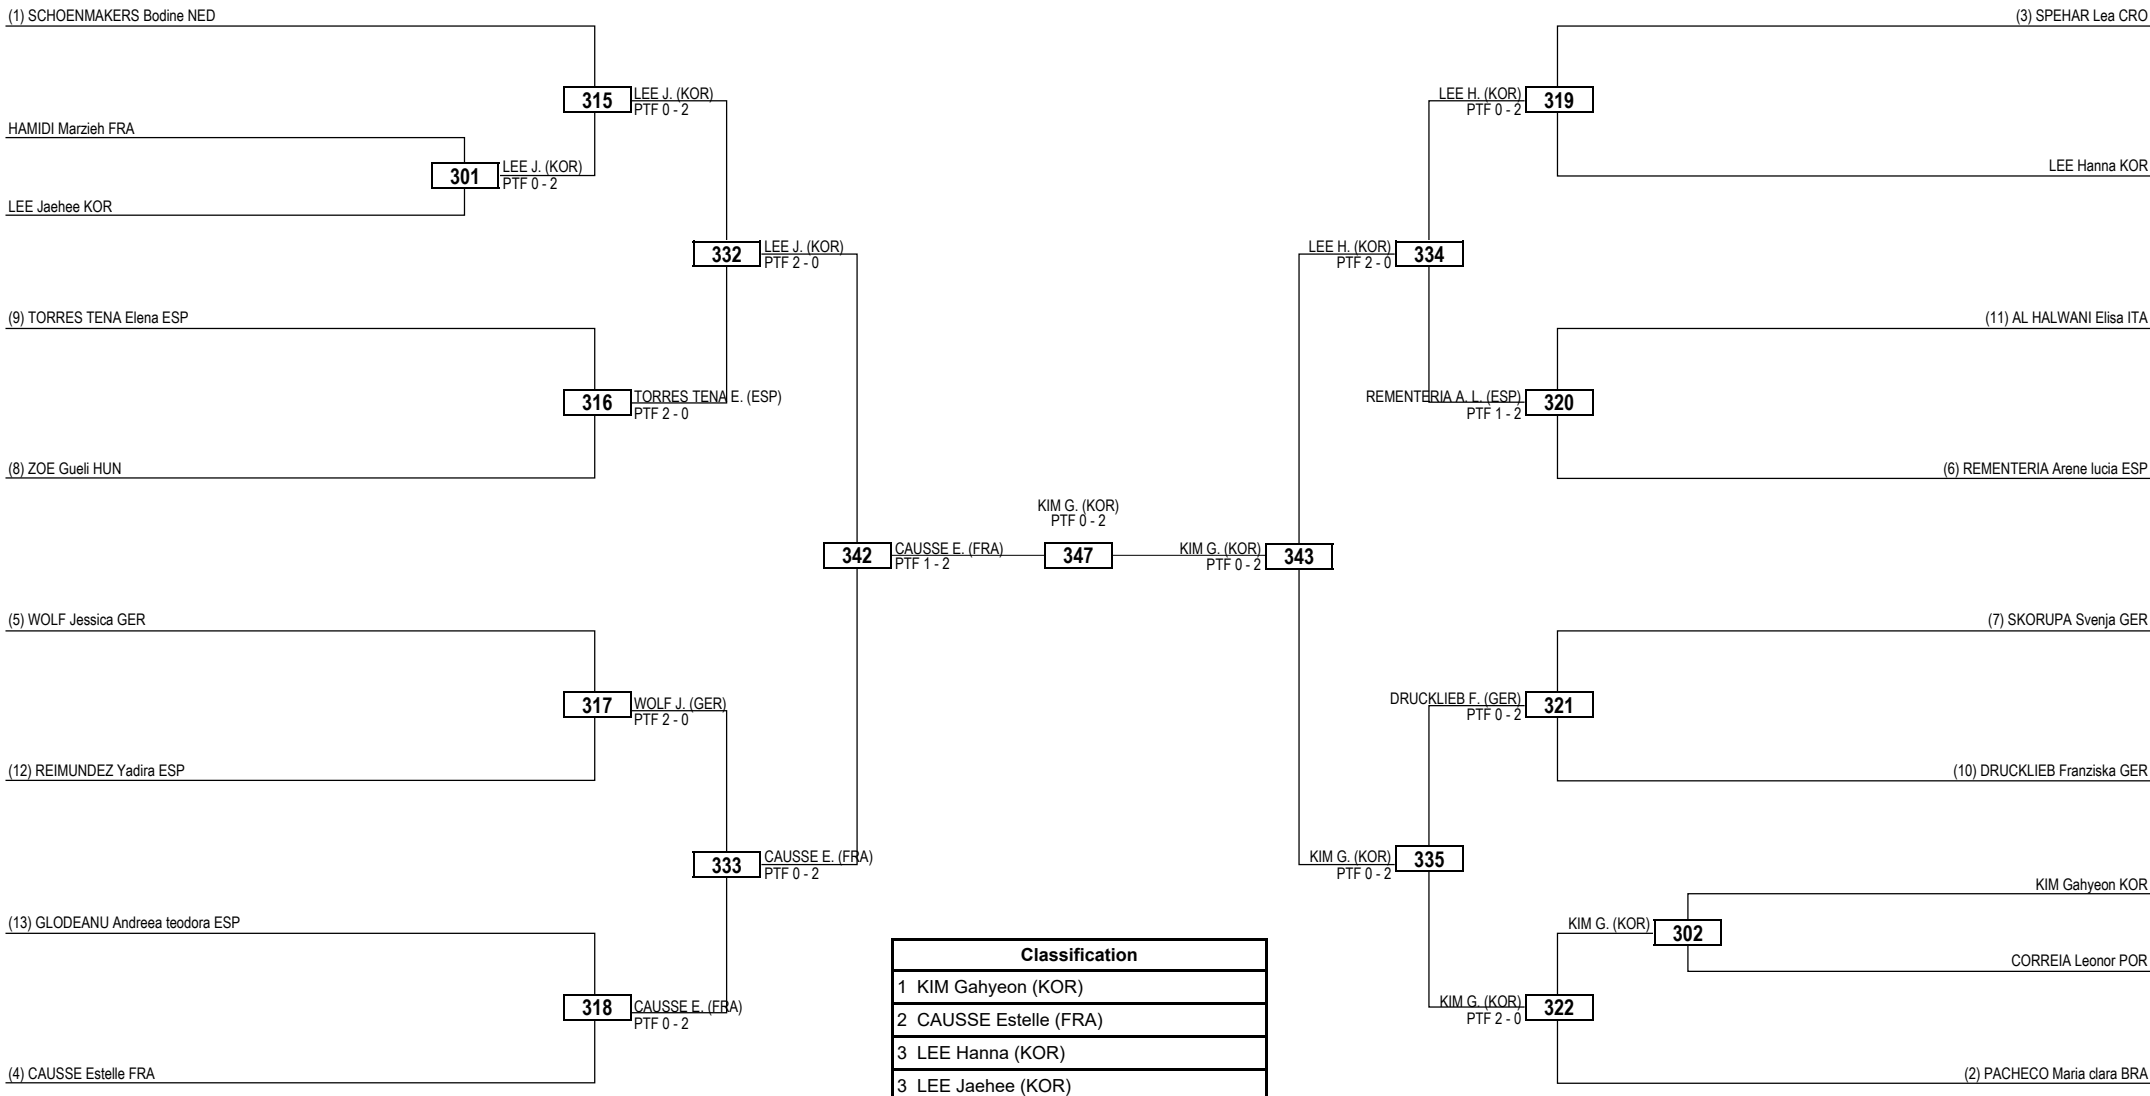

Round of 16 Quarterfinals Semifinals Final Semifinals Quarterfinals Round of 16

LEGEND RSC: Win by Referee Stop the Contest WDR: Win by Withdrawal DQB: Win by Disqualification for unsportsmanlike behavior
 (x) Seed PTF: Win by Final Score DSQ: Win by Disqualification R: Round

Round of 16 Quarterfinals Semifinals Final Semifinals Quarterfinals Round of 16

Classification
1 OH Seo-rin (KOR)
2 MAKANJUOLA Catherine (GBR)
3 MAESTRO Virginia (ITA)
3 FERREIRA Matilde (POR)

LEGEND RSC: Win by Referee Stop the Contest WDR: Win by Withdrawal DQB: Win by Disqualification for unsportsmanlike behavior
 (x) Seed PTF: Win by Final Score DSQ: Win by Disqualification R: Round

Round of 32 Round of 16 Quarterfinals Semifinals Final Semifinals Quarterfinals Round of 16 Round of 32

LEGEND RSC: Win by Referee Stop the Contest WDR: Win by Withdrawal DQB: Win by Disqualification for unsportsmanlike behavior
 (x) Seed PTF: Win by Final Score DSQ: Win by Disqualification R: Round