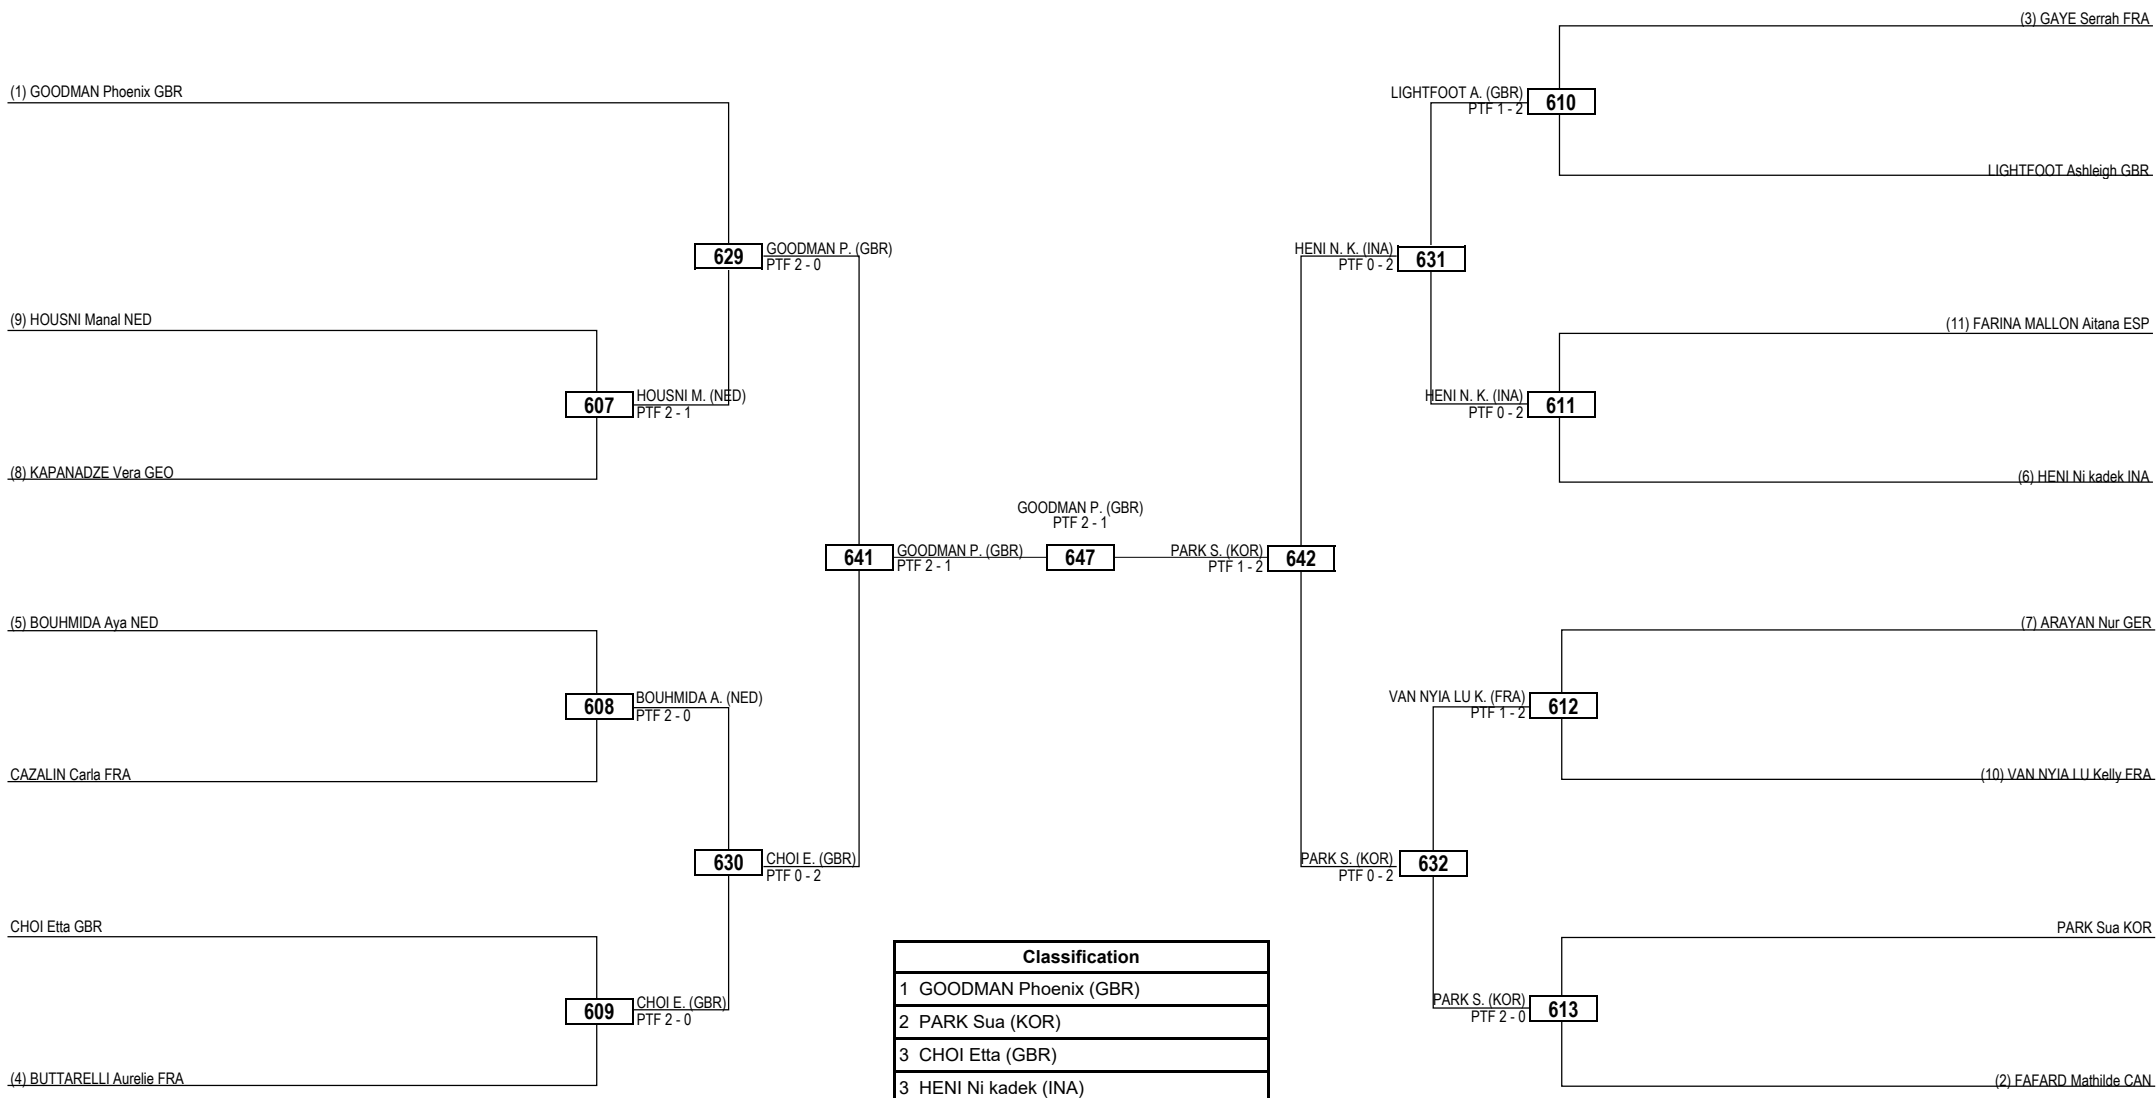

Round of 32 Round of 16 Quarterfinals Semifinals Final Semifinals Quarterfinals Round of 16 Round of 32

LEGEND RSC: Win by Referee Stop the Contest WDR: Win by Withdrawal DQB: Win by Disqualification for unsportsmanlike behavior
 (x) Seed PTF: Win by Final Score DSQ: Win by Disqualification R: Round

LEGEND RSC: Win by Referee Stop the Contest WDR: Win by Withdrawal DQB: Win by Disqualification for unsportsmanlike behavior
(x) Seed PTF: Win by Final Score DSQ: Win by Disqualification R: Round

Round of 16 Quarterfinals Semifinals Final Semifinals Quarterfinals Round of 16

Round of 16 Quarterfinals Semifinals Final Semifinals Quarterfinals Round of 16

LEGEND RSC: Win by Referee Stop the Contest WDR: Win by Withdrawal DQB: Win by Disqualification for unsportsmanlike behavior
 (x) Seed PTF: Win by Final Score DSQ: Win by Disqualification R: Round