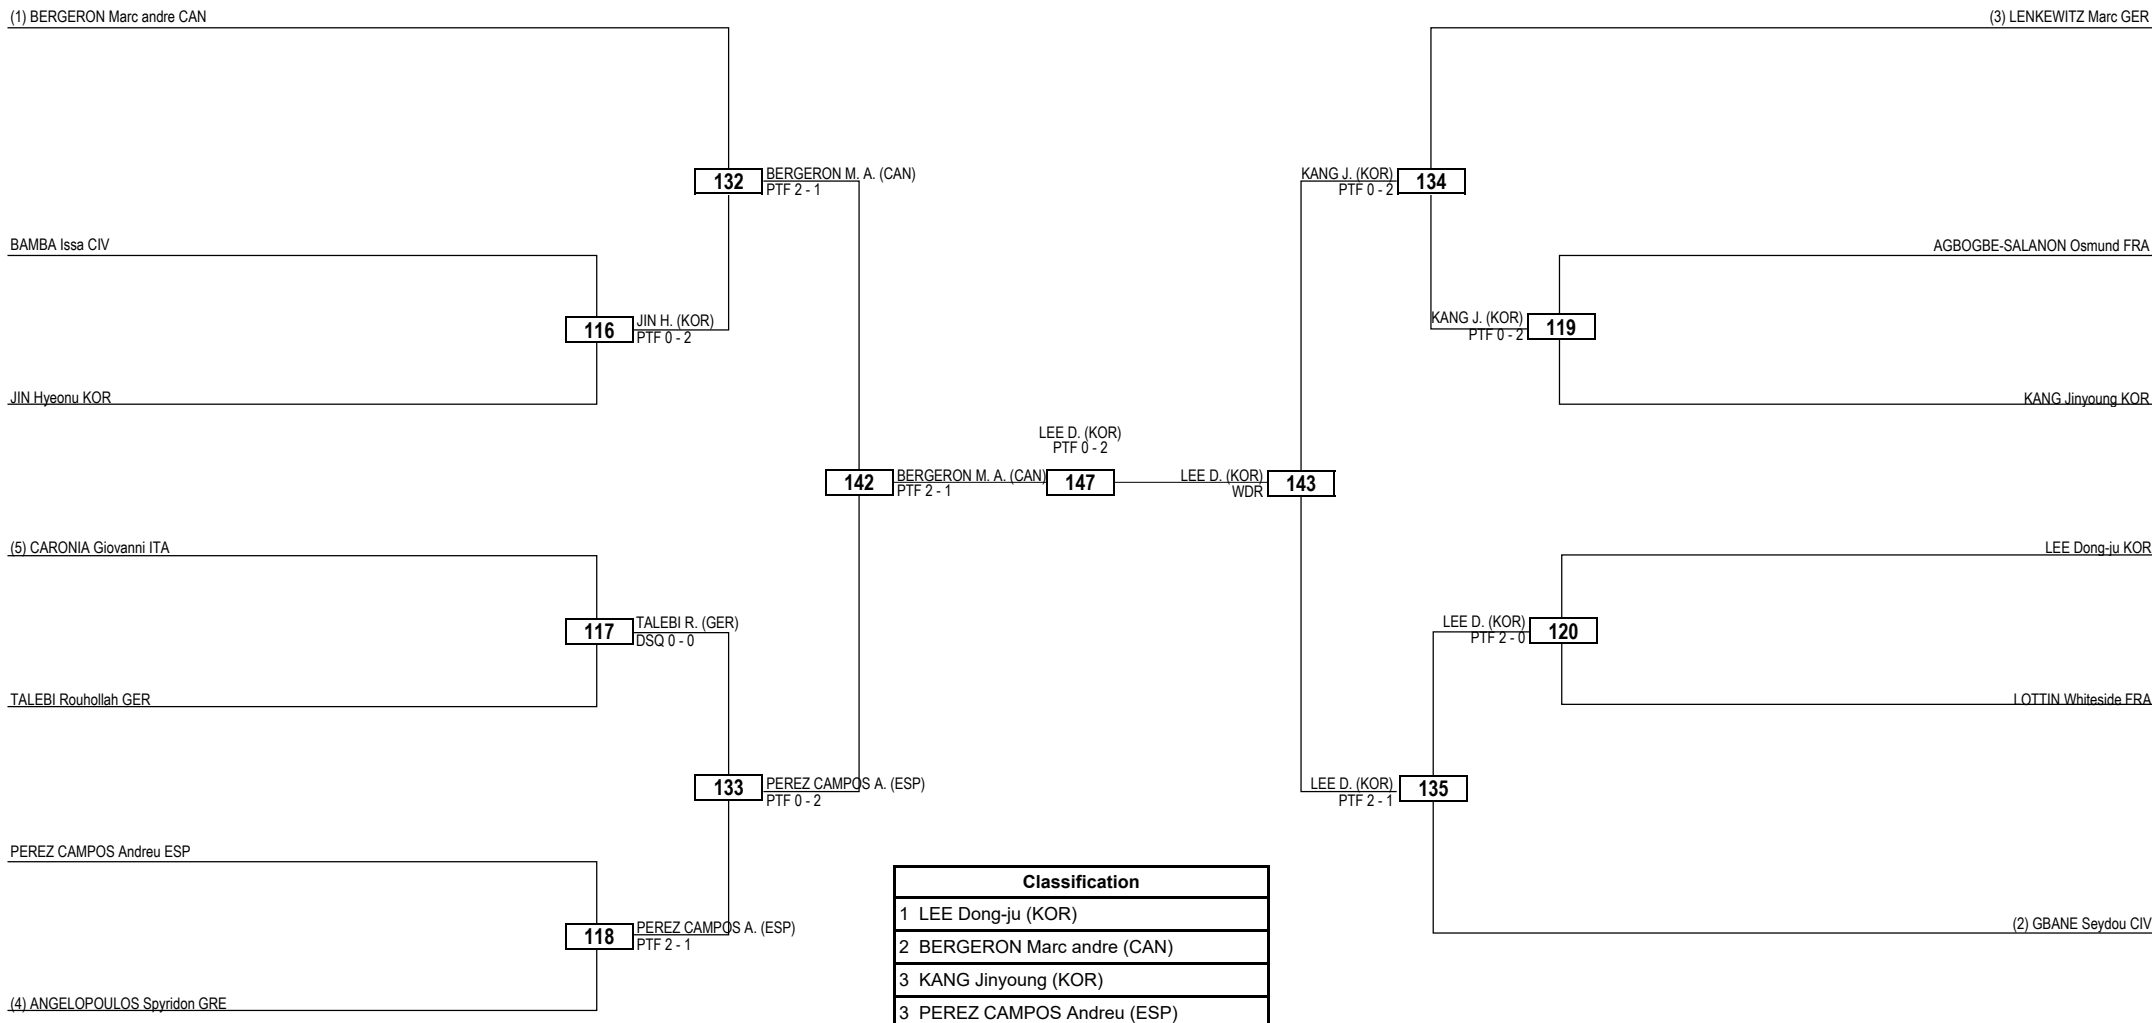

Round of 32 Round of 16 Quarterfinals Semifinals Final Semifinals Quarterfinals Round of 16 Round of 32

LEGEND RSC: Win by Referee Stop the Contest WDR: Win by Withdrawal DQB: Win by Disqualification for unsportsmanlike behavior
 (x) Seed PTF: Win by Final Score DSQ: Win by Disqualification R: Round

Round of 32 Round of 16 Quarterfinals Semifinals Final Semifinals Quarterfinals Round of 16 Round of 32

Classification
1 KINTSURASHVILI Zurab (GEO)
2 ZARHOUTI Haitam (MAR)
3 MILAN CANOVAS Juan antonio (ESP)
3 BINEV Kaloyan (BUL)

LEGEND RSC: Win by Referee Stop the Contest WDR: Win by Withdrawal DQB: Win by Disqualification for unsportsmanlike behavior
(x) Seed PTF: Win by Final Score DSQ: Win by Disqualification R: Round

Round of 16 Quarterfinals Semifinals Final Semifinals Quarterfinals Round of 16

Round of 16 Quarterfinals Semifinals Final Semifinals Quarterfinals Round of 16

LEGEND RSC: Win by Referee Stop the Contest WDR: Win by Withdrawal DQB: Win by Disqualification for unsportsmanlike behavior
 (x) Seed PTF: Win by Final Score DSQ: Win by Disqualification R: Round