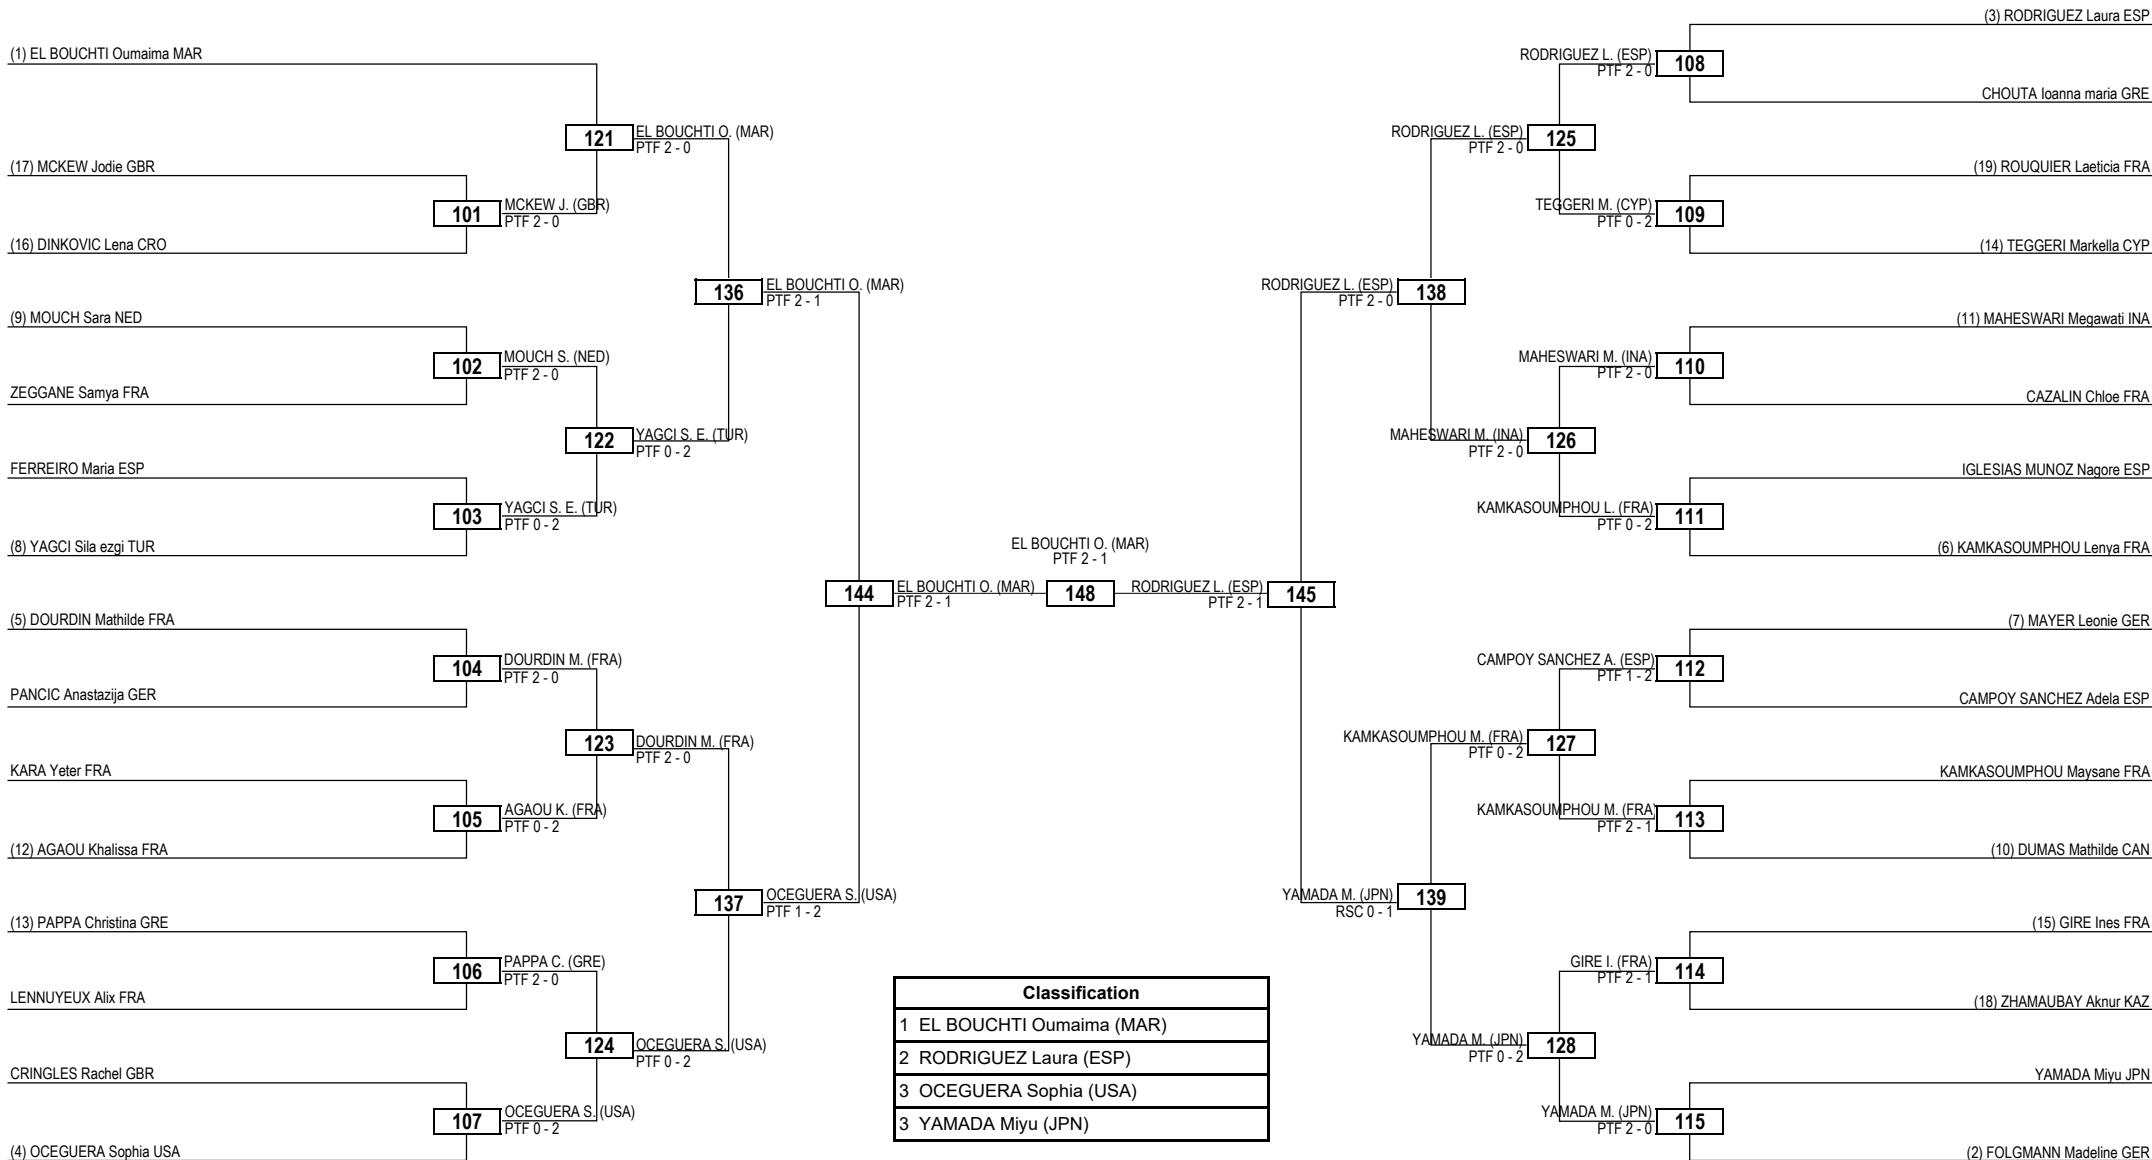

Round of 16 Quarterfinals Semifinals Final Semifinals Quarterfinals Round of 16

LEGEND RSC: Win by Referee Stop the Contest WDR: Win by Withdrawal DQB: Win by Disqualification for unsportsmanlike behavior
 (x) Seed PTF: Win by Final Score DSQ: Win by Disqualification R: Round

Round of 16 Quarterfinals Semifinals Final Semifinals Quarterfinals Round of 16

Classification
1 OH Seo-rin (KOR)
2 MAKANJUOLA Catherine (GBR)
3 MAESTRO Virginia (ITA)
3 FERREIRA Matilde (POR)

LEGEND RSC: Win by Referee Stop the Contest WDR: Win by Withdrawal DQB: Win by Disqualification for unsportsmanlike behavior
 (x) Seed PTF: Win by Final Score DSQ: Win by Disqualification R: Round

Round of 32 Round of 16 Quarterfinals Semifinals Final Semifinals Quarterfinals Round of 16 Round of 32

LEGEND RSC: Win by Referee Stop the Contest WDR: Win by Withdrawal DQB: Win by Disqualification for unsportsmanlike behavior
 (x) Seed PTF: Win by Final Score DSQ: Win by Disqualification R: Round