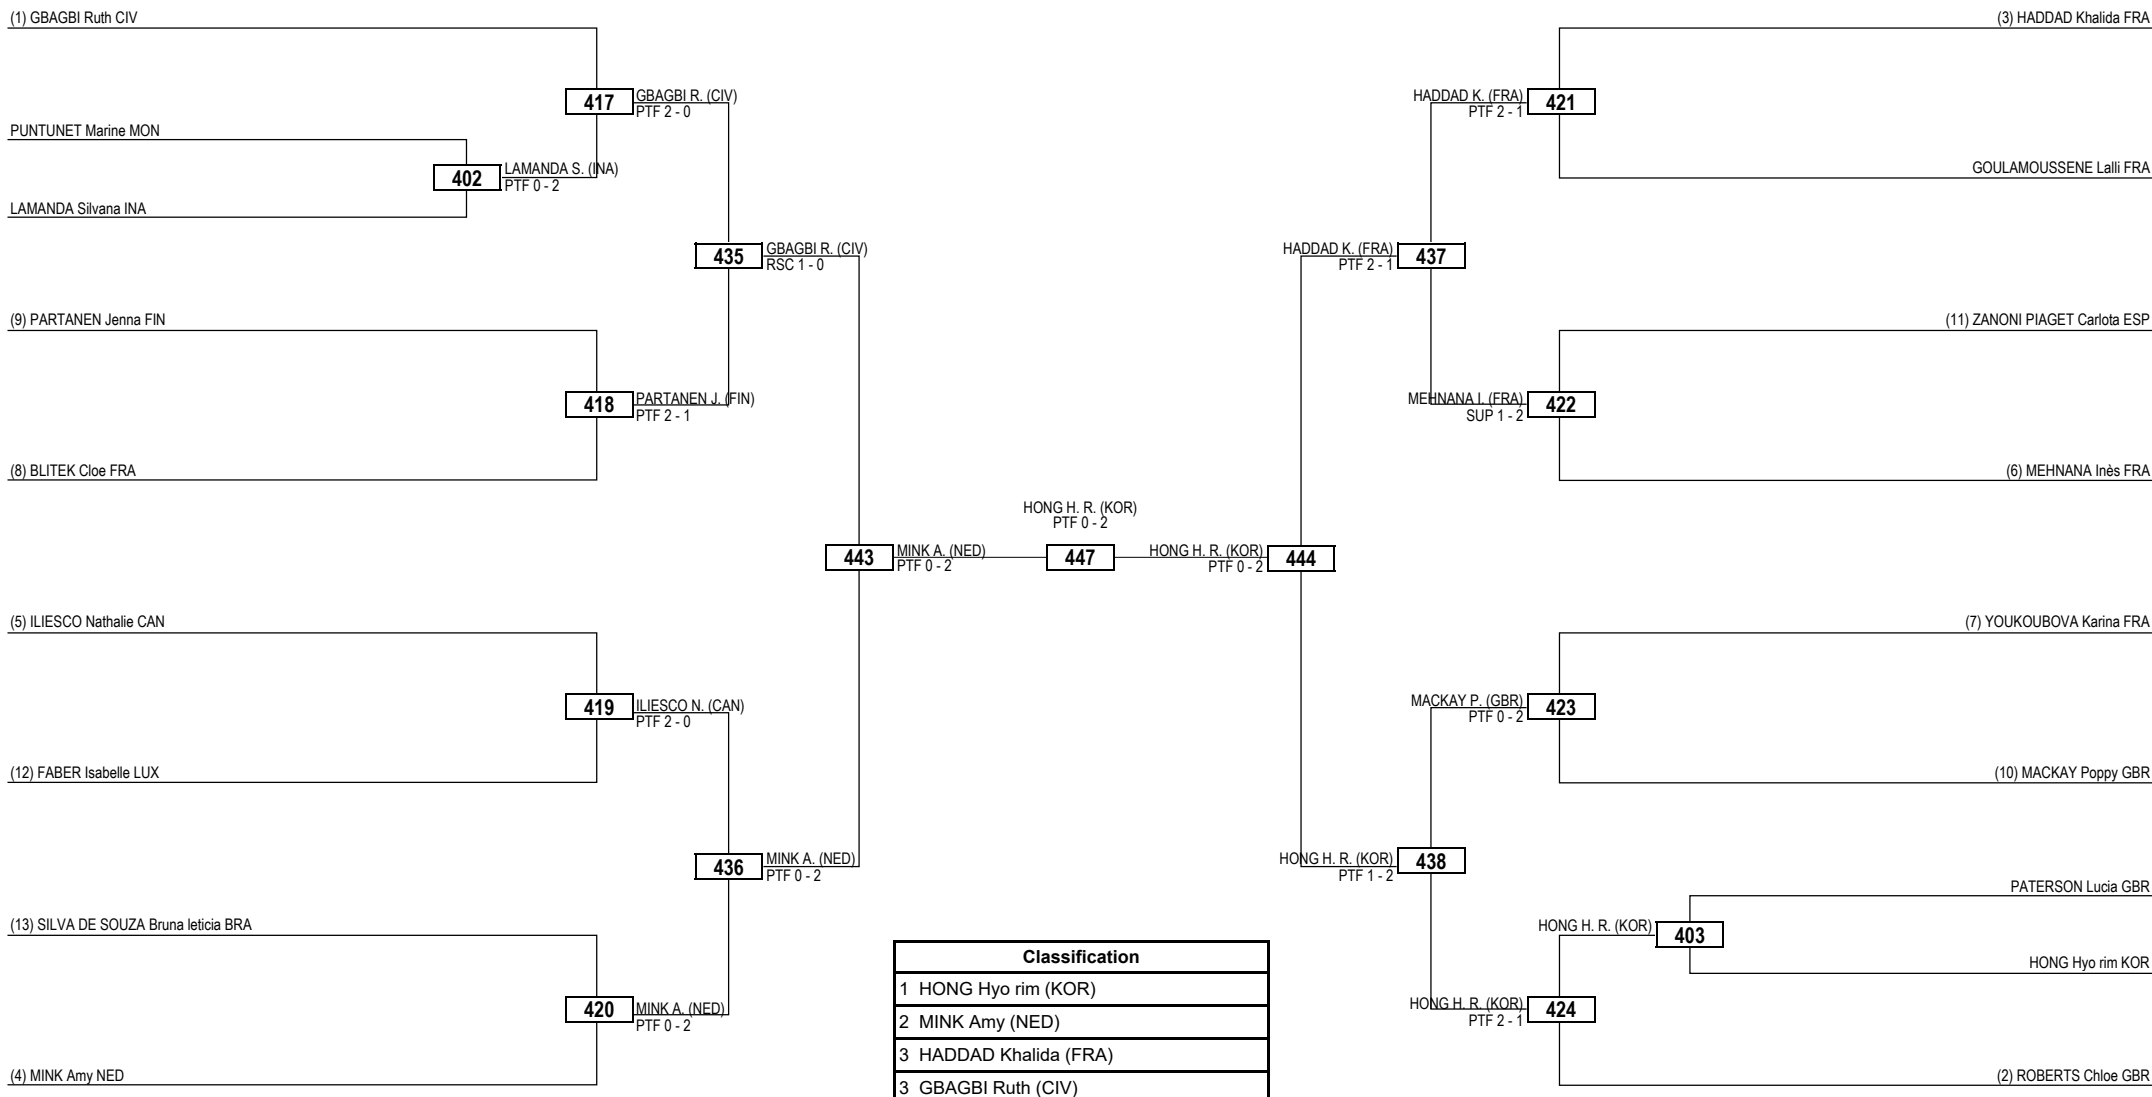

Round of 32 Round of 16 Quarterfinals Semifinals Final Semifinals Quarterfinals Round of 16 Round of 32

LEGEND RSC: Win by Referee Stop the Contest WDR: Win by Withdrawal DQB: Win by Disqualification for unsportsmanlike behavior
 (x) Seed PTF: Win by Final Score DSQ: Win by Disqualification R: Round