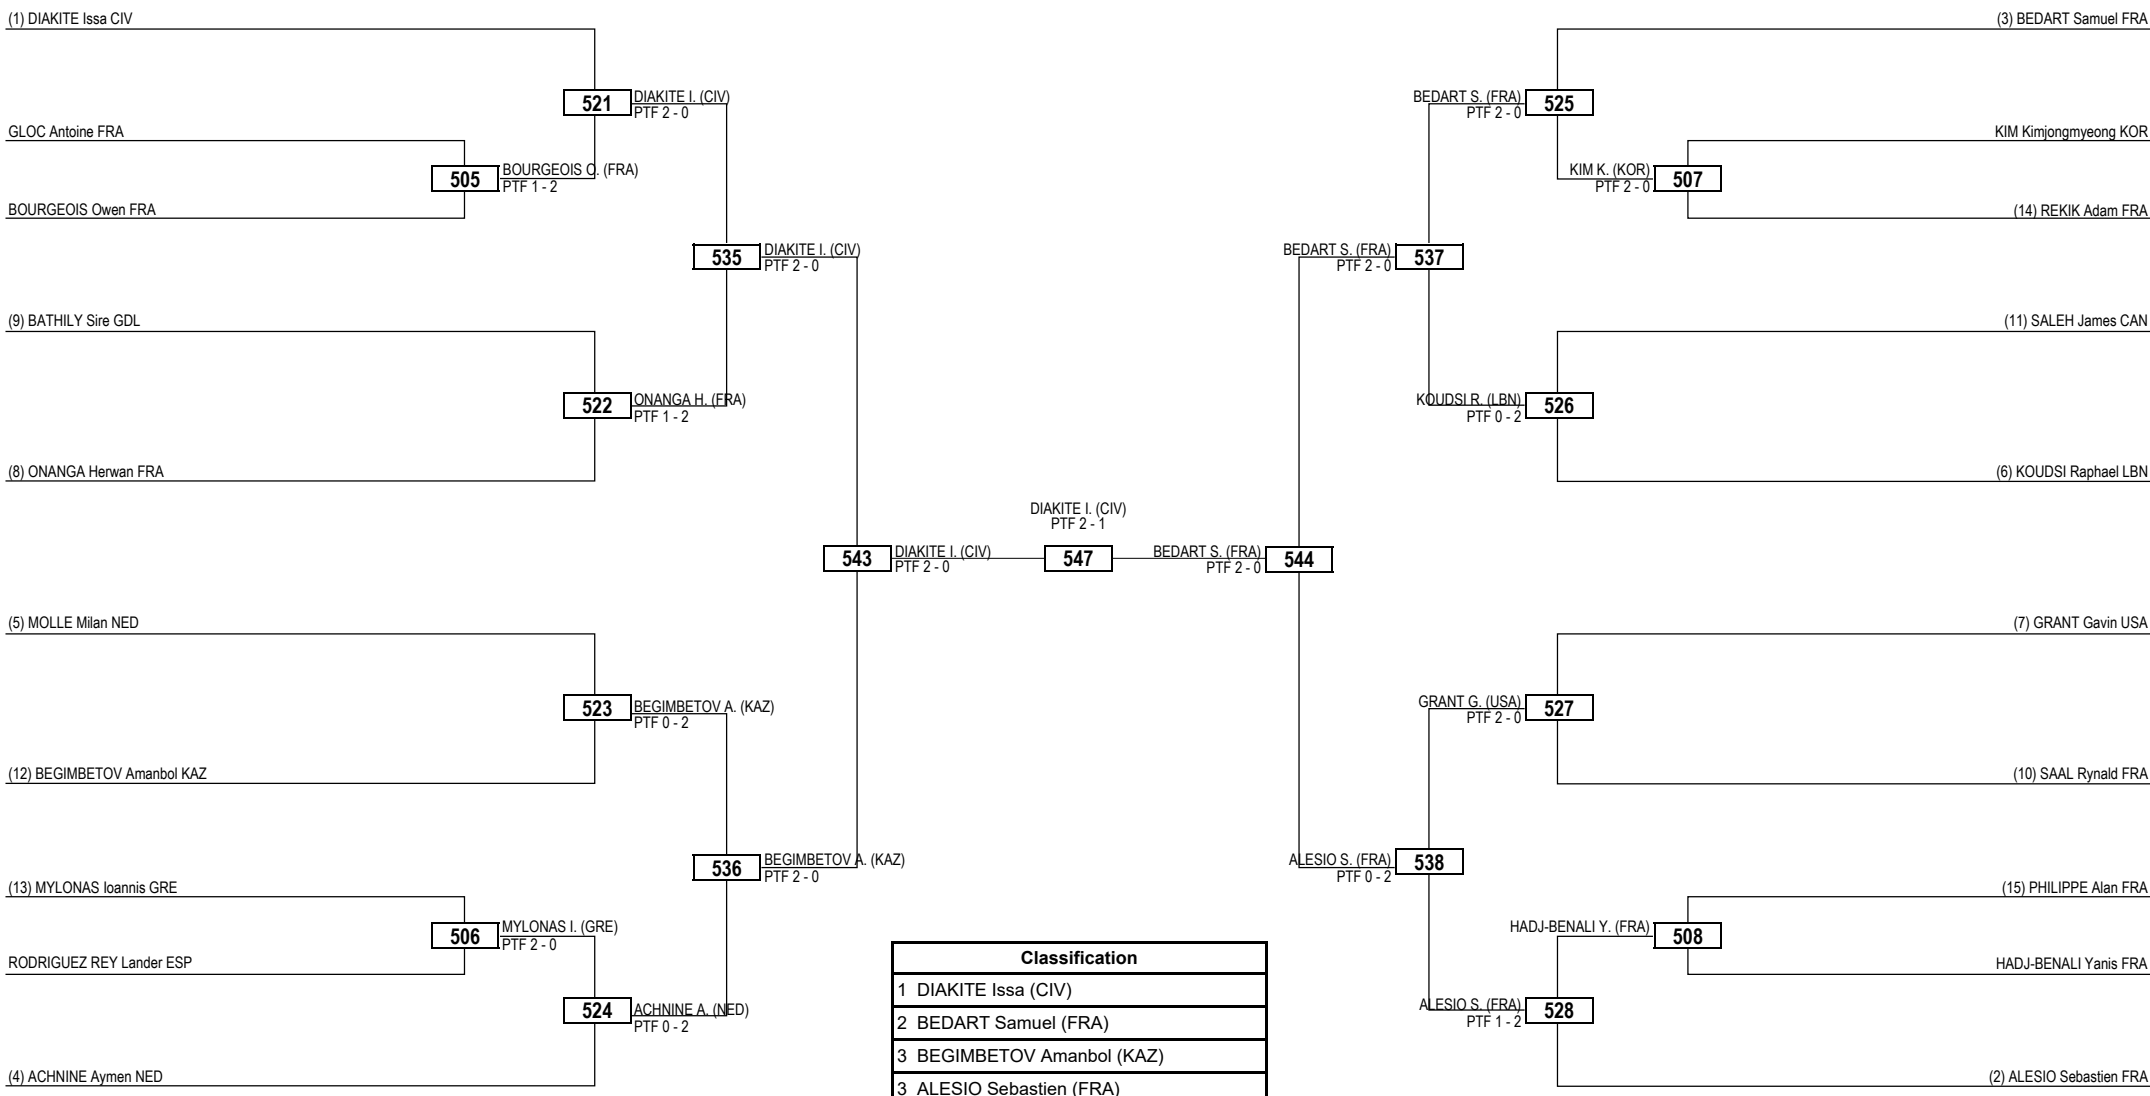

Round of 32 Round of 16 Quarterfinals Semifinals Final Semifinals Quarterfinals Round of 16 Round of 32

LEGEND RSC: Win by Referee Stop the Contest WDR: Win by Withdrawal DQB: Win by Disqualification for unsportsmanlike behavior
 (x) Seed PTF: Win by Final Score DSQ: Win by Disqualification R: Round