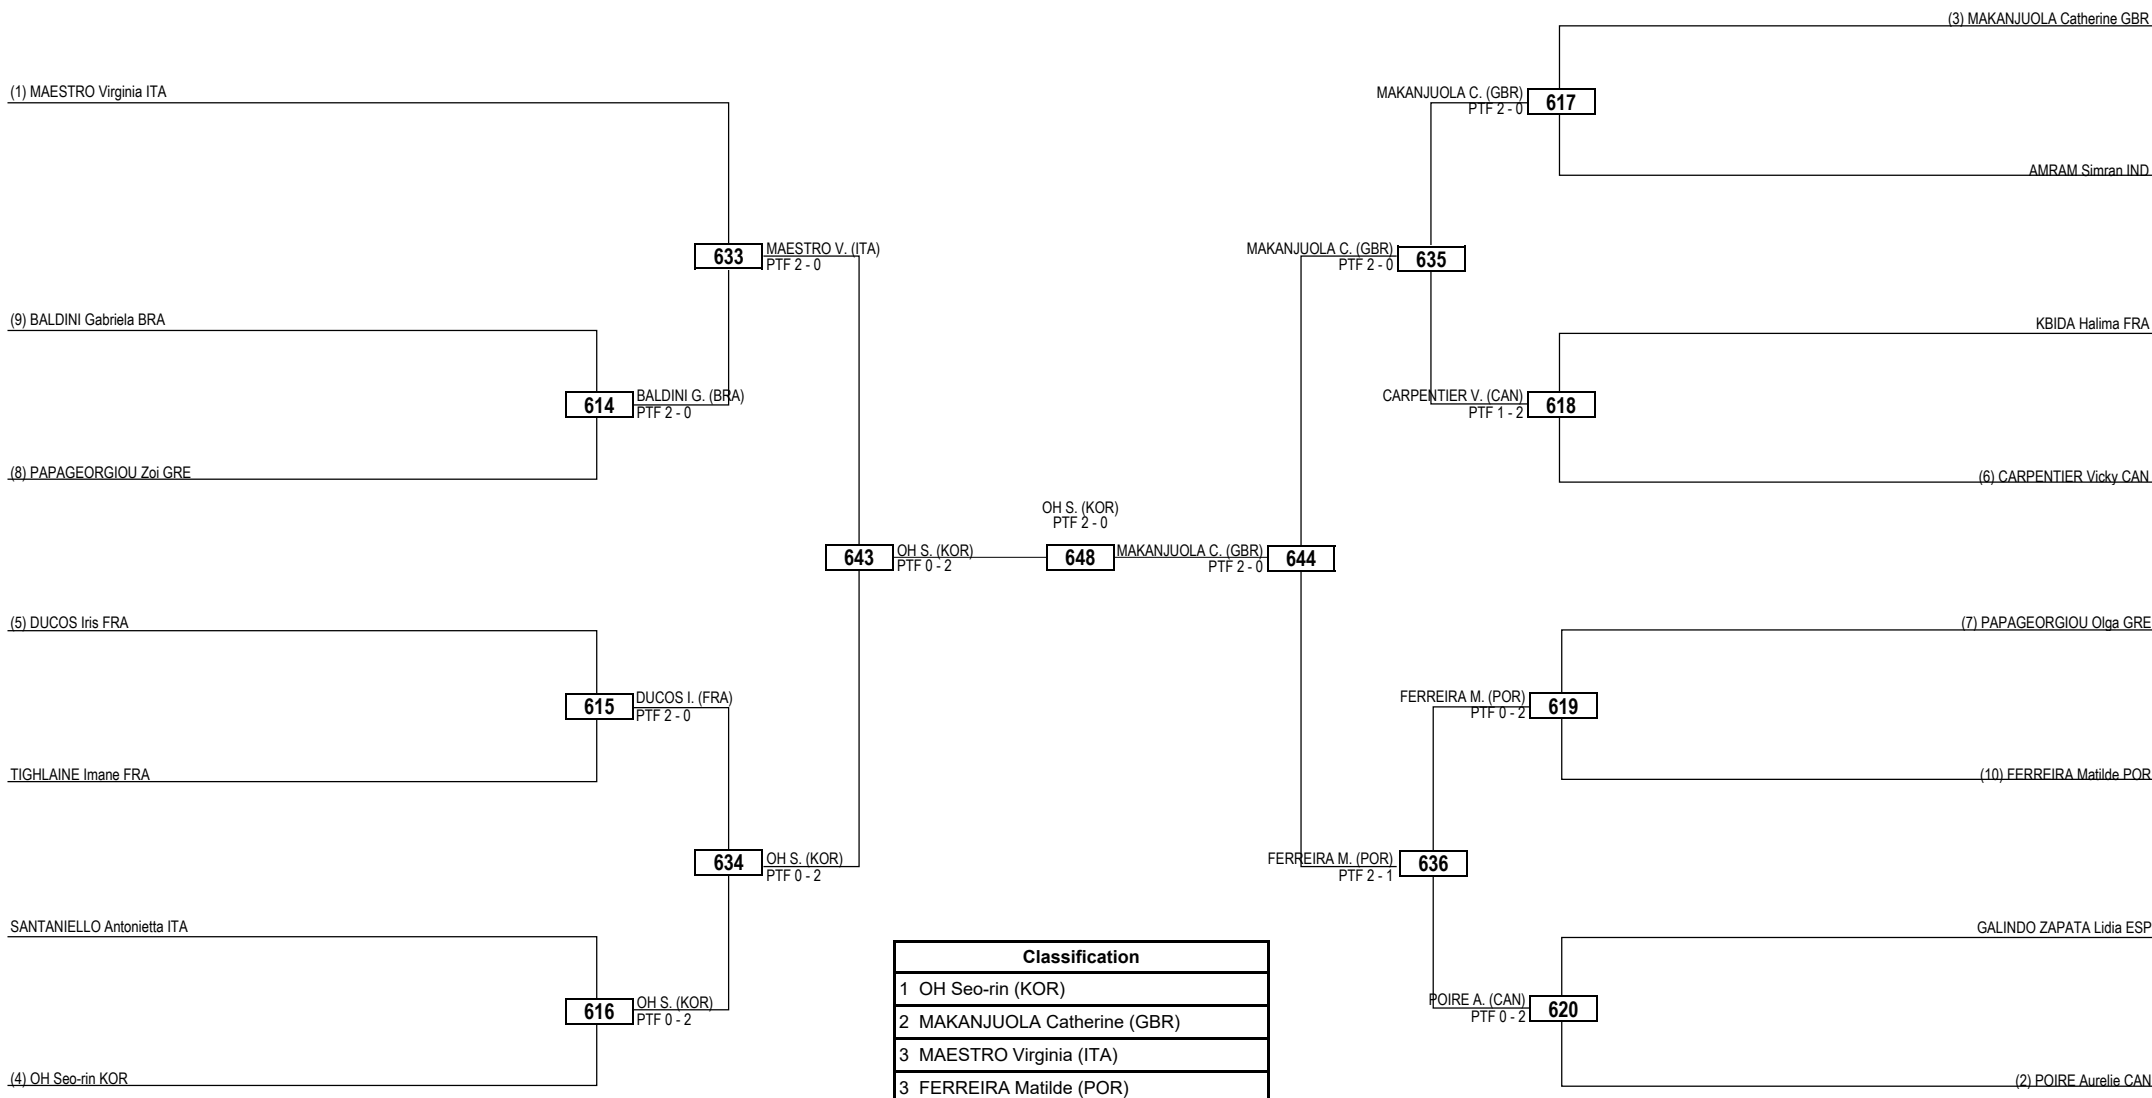

Round of 16   Quarterfinals   Semifinals   Final   Semifinals   Quarterfinals   Round of 16

Classification
1 OH Seo-rin (KOR)
2 MAKANJUOLA Catherine (GBR)
3 MAESTRO Virginia (ITA)
3 FERREIRA Matilde (POR)

LEGEND   RSC: Win by Referee Stop the Contest   WDR: Win by Withdrawal   DQB: Win by Disqualification for unsportsmanlike behavior
(x) Seed   PTF: Win by Final Score   DSQ: Win by Disqualification   R: Round