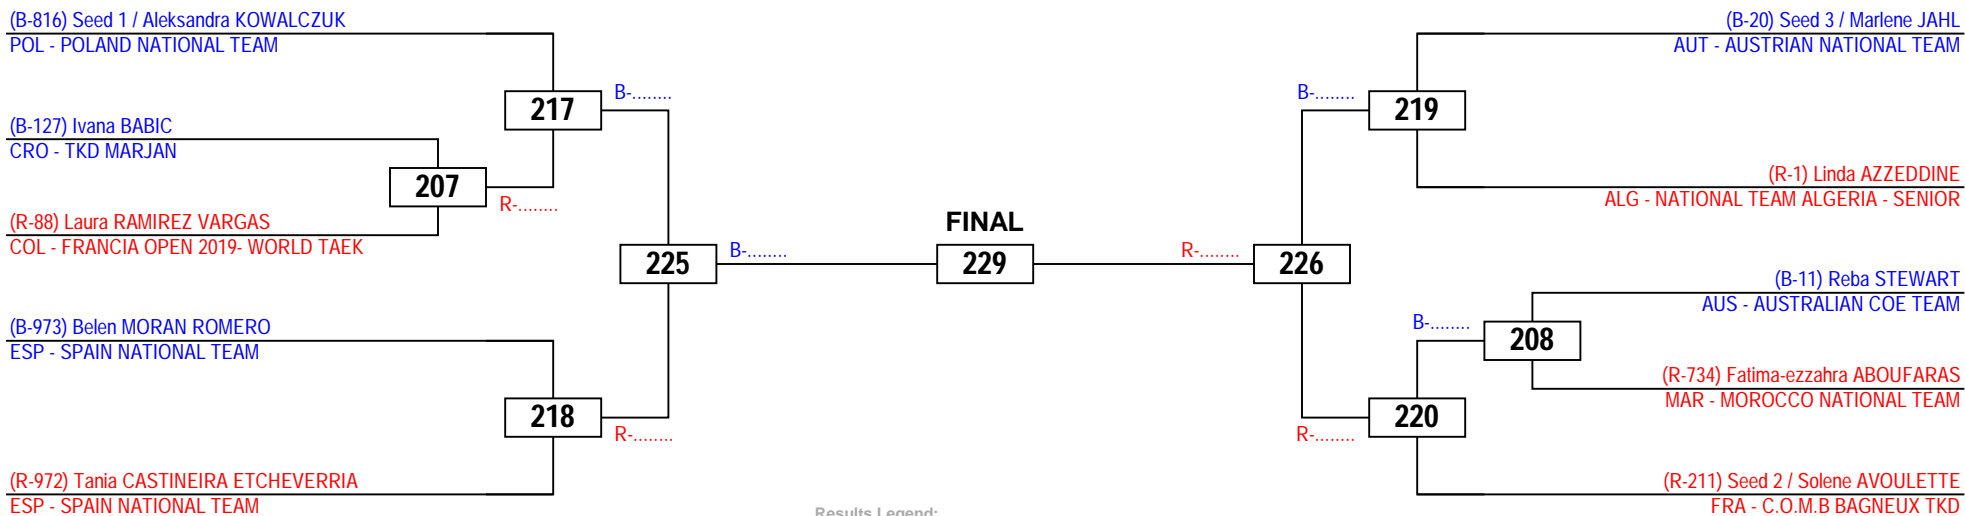

French Open 2019 - Kyorugi G1

Seniors / Men -87kg

Competitors: 18

Sat 16 November 2019

French Open 2019 - Kyorugi G1

Seniors / Women +73kg

Competitors: 10

Sat 16 November 2019