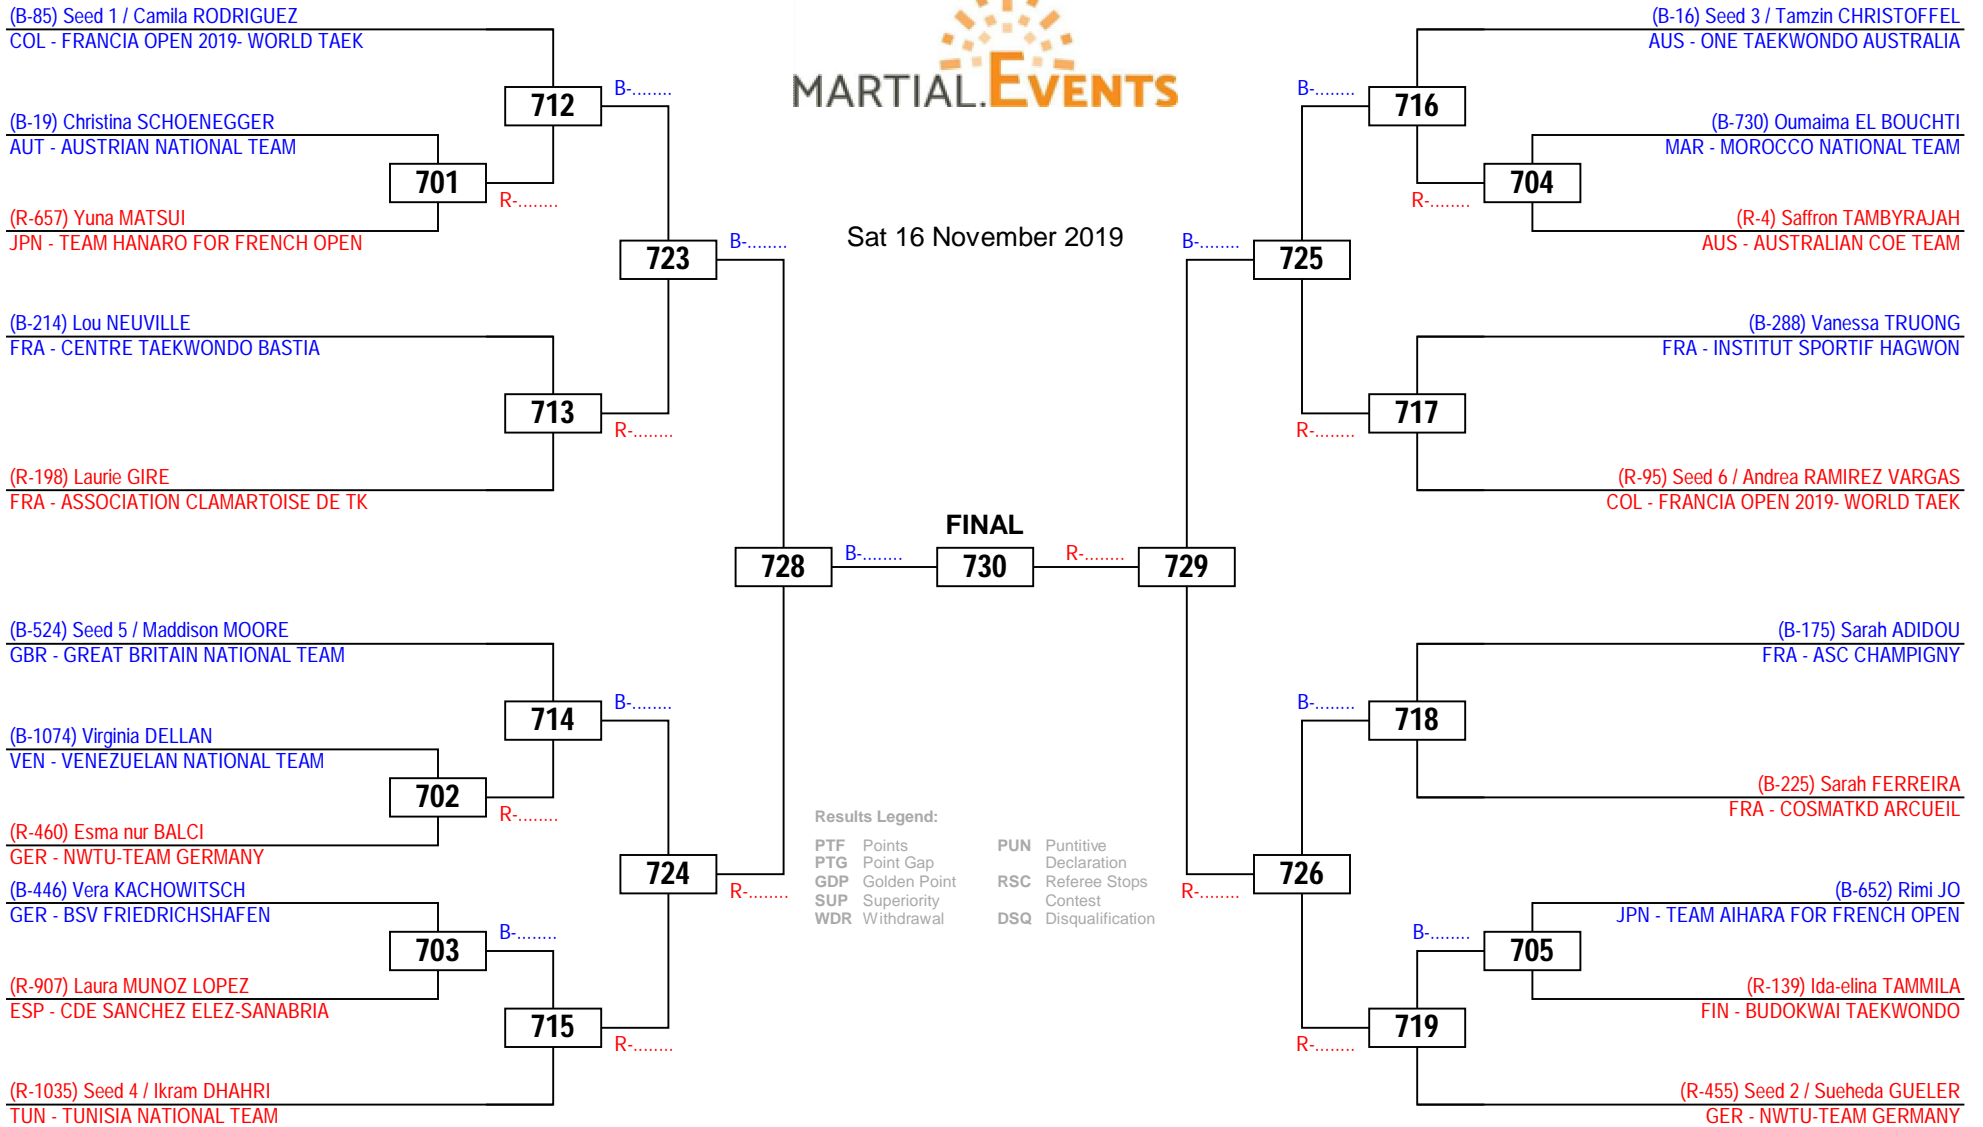

Competitors: 13

Sat 16 November 2019

French Open 2019 - Kyorugi G1

Seniors / Women -49kg

Competitors: 21

Sat 16 November 2019

French Open 2019 - Kyorugi G1

Seniors / Women -53kg