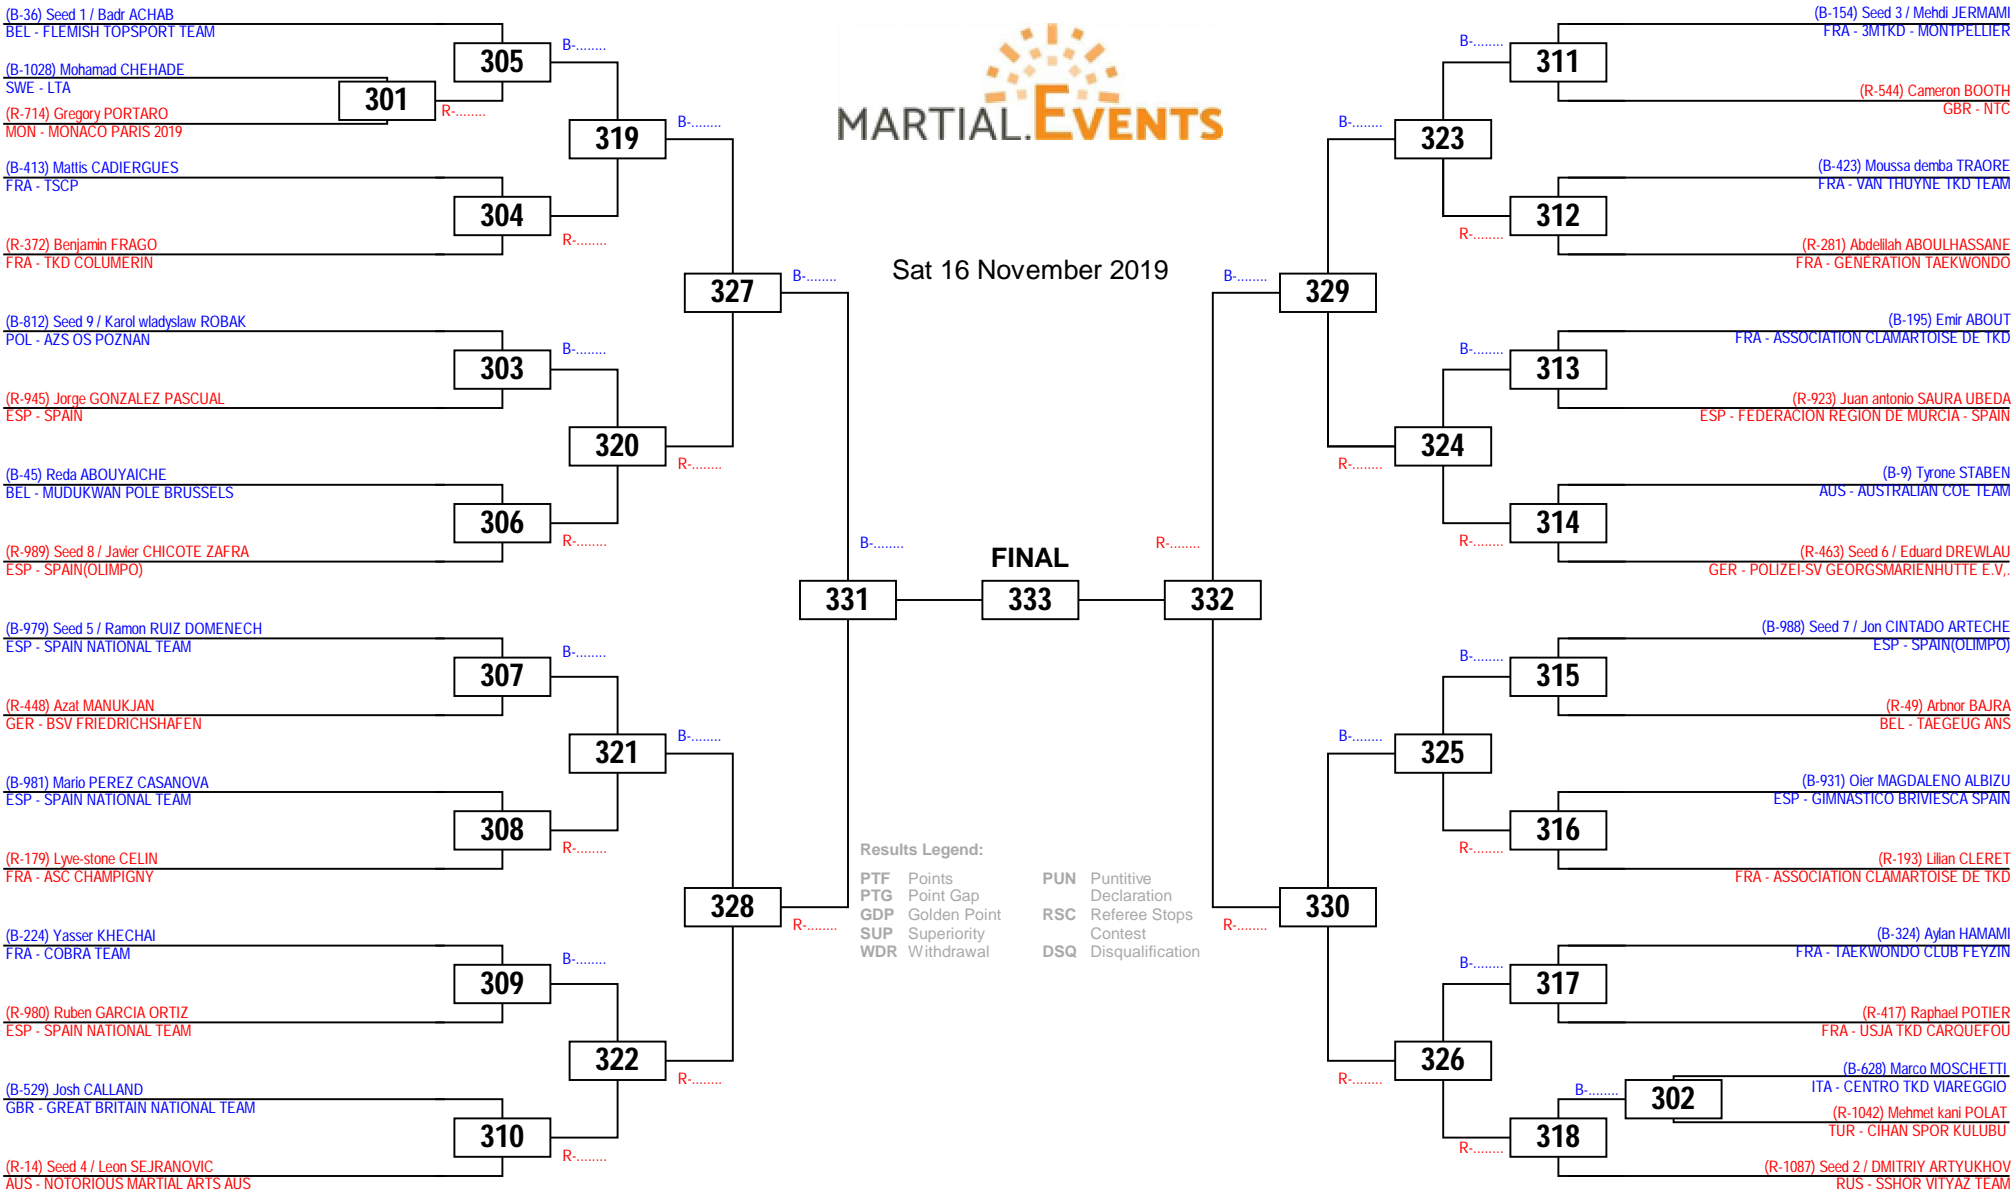

Seniors / Men -74kg

Competitors: 34

Sat 16 November 2019

FINAL

333

332

Results Legend:

PTF	Points	PUN	Punitive Declaration
PTG	Point Gap	RSC	Referee Stops Contest
GDP	Golden Point	DSQ	Disqualification
SUP	Superiority		
WDR	Withdrawal		