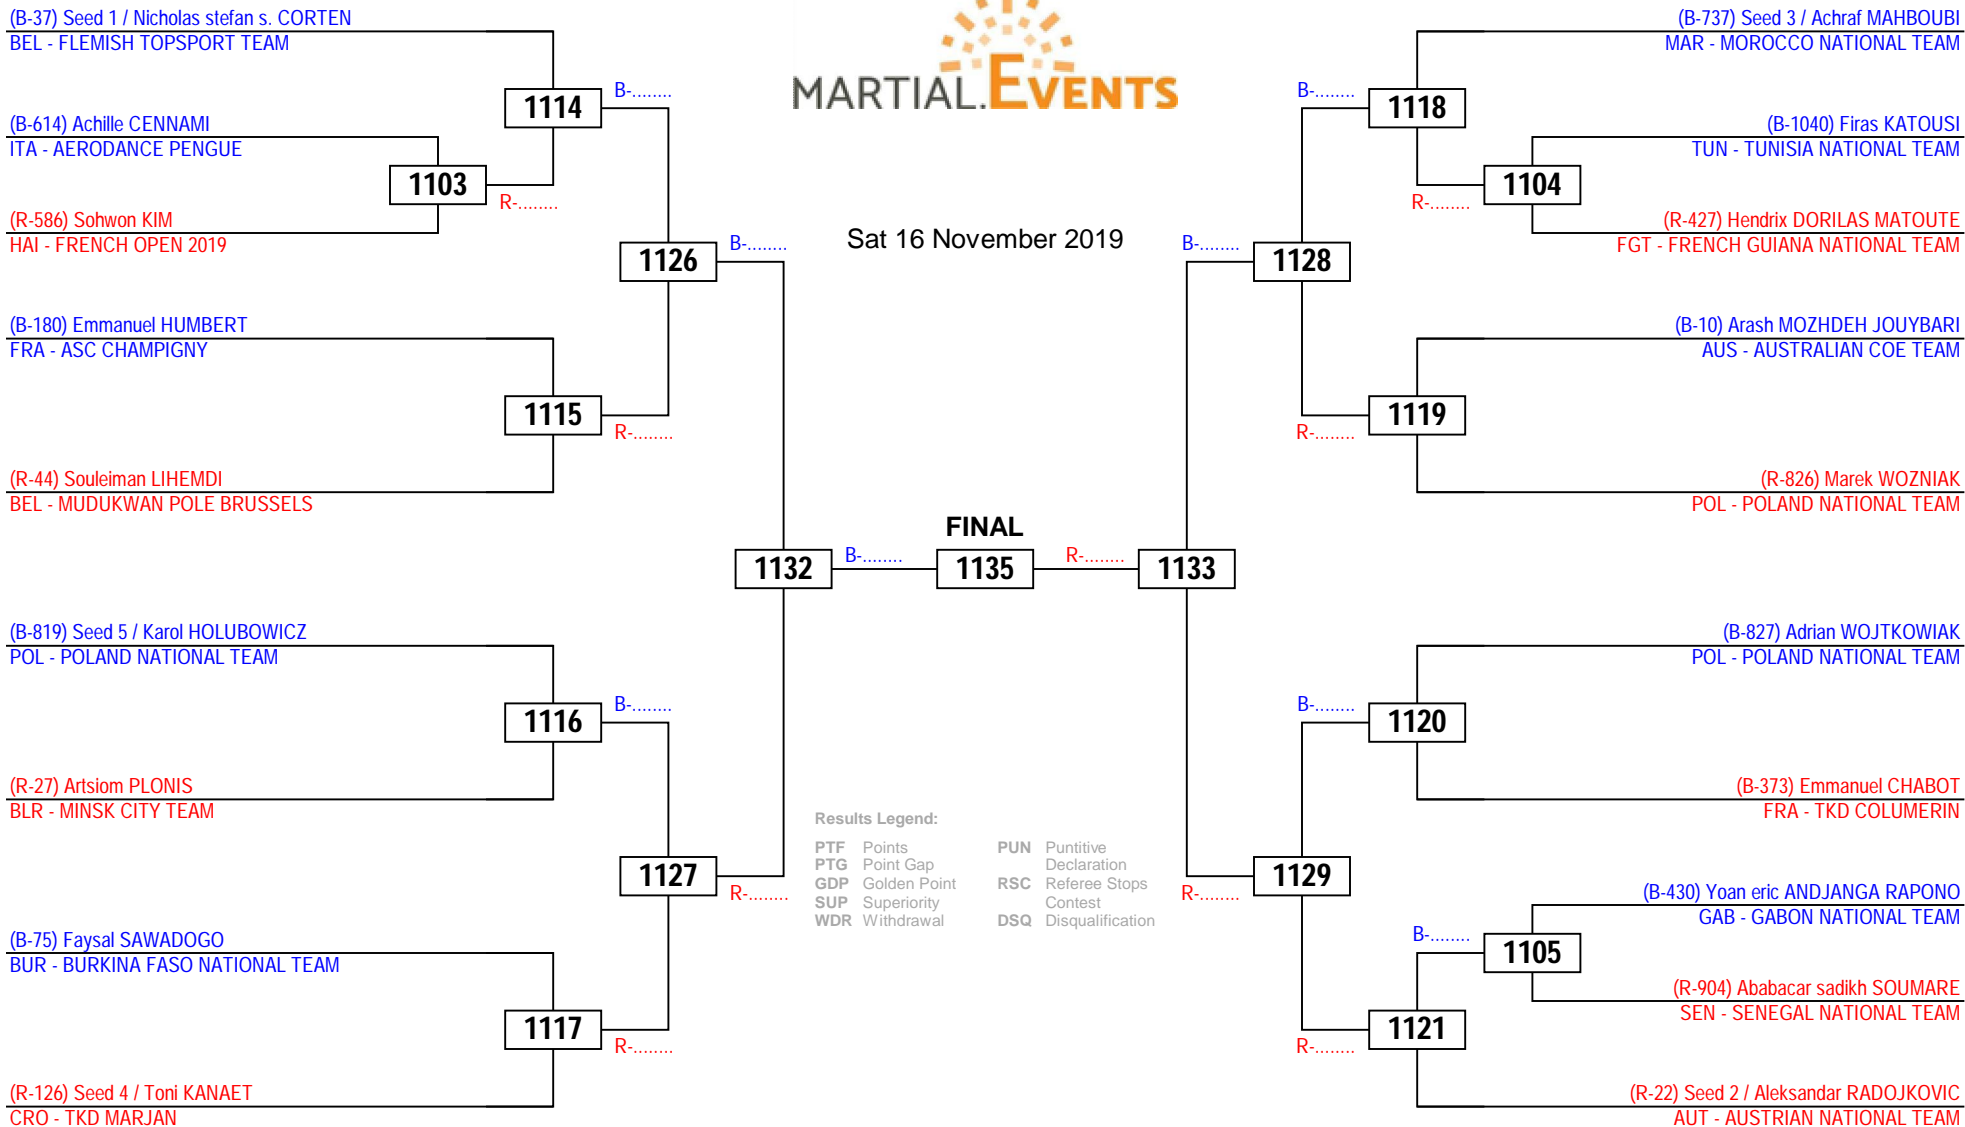

French Open 2019 - Kyorugi G1

Seniors / Men -80kg

Competitors: 19

Sat 16 November 2019

Results Legend:

PTF	Points	PUN	Punitive Declaration
PTG	Point Gap	RSC	Referee Stops Contest
GDP	Golden Point	DSQ	Disqualification
SUP	Superiority		
WDR	Withdrawal