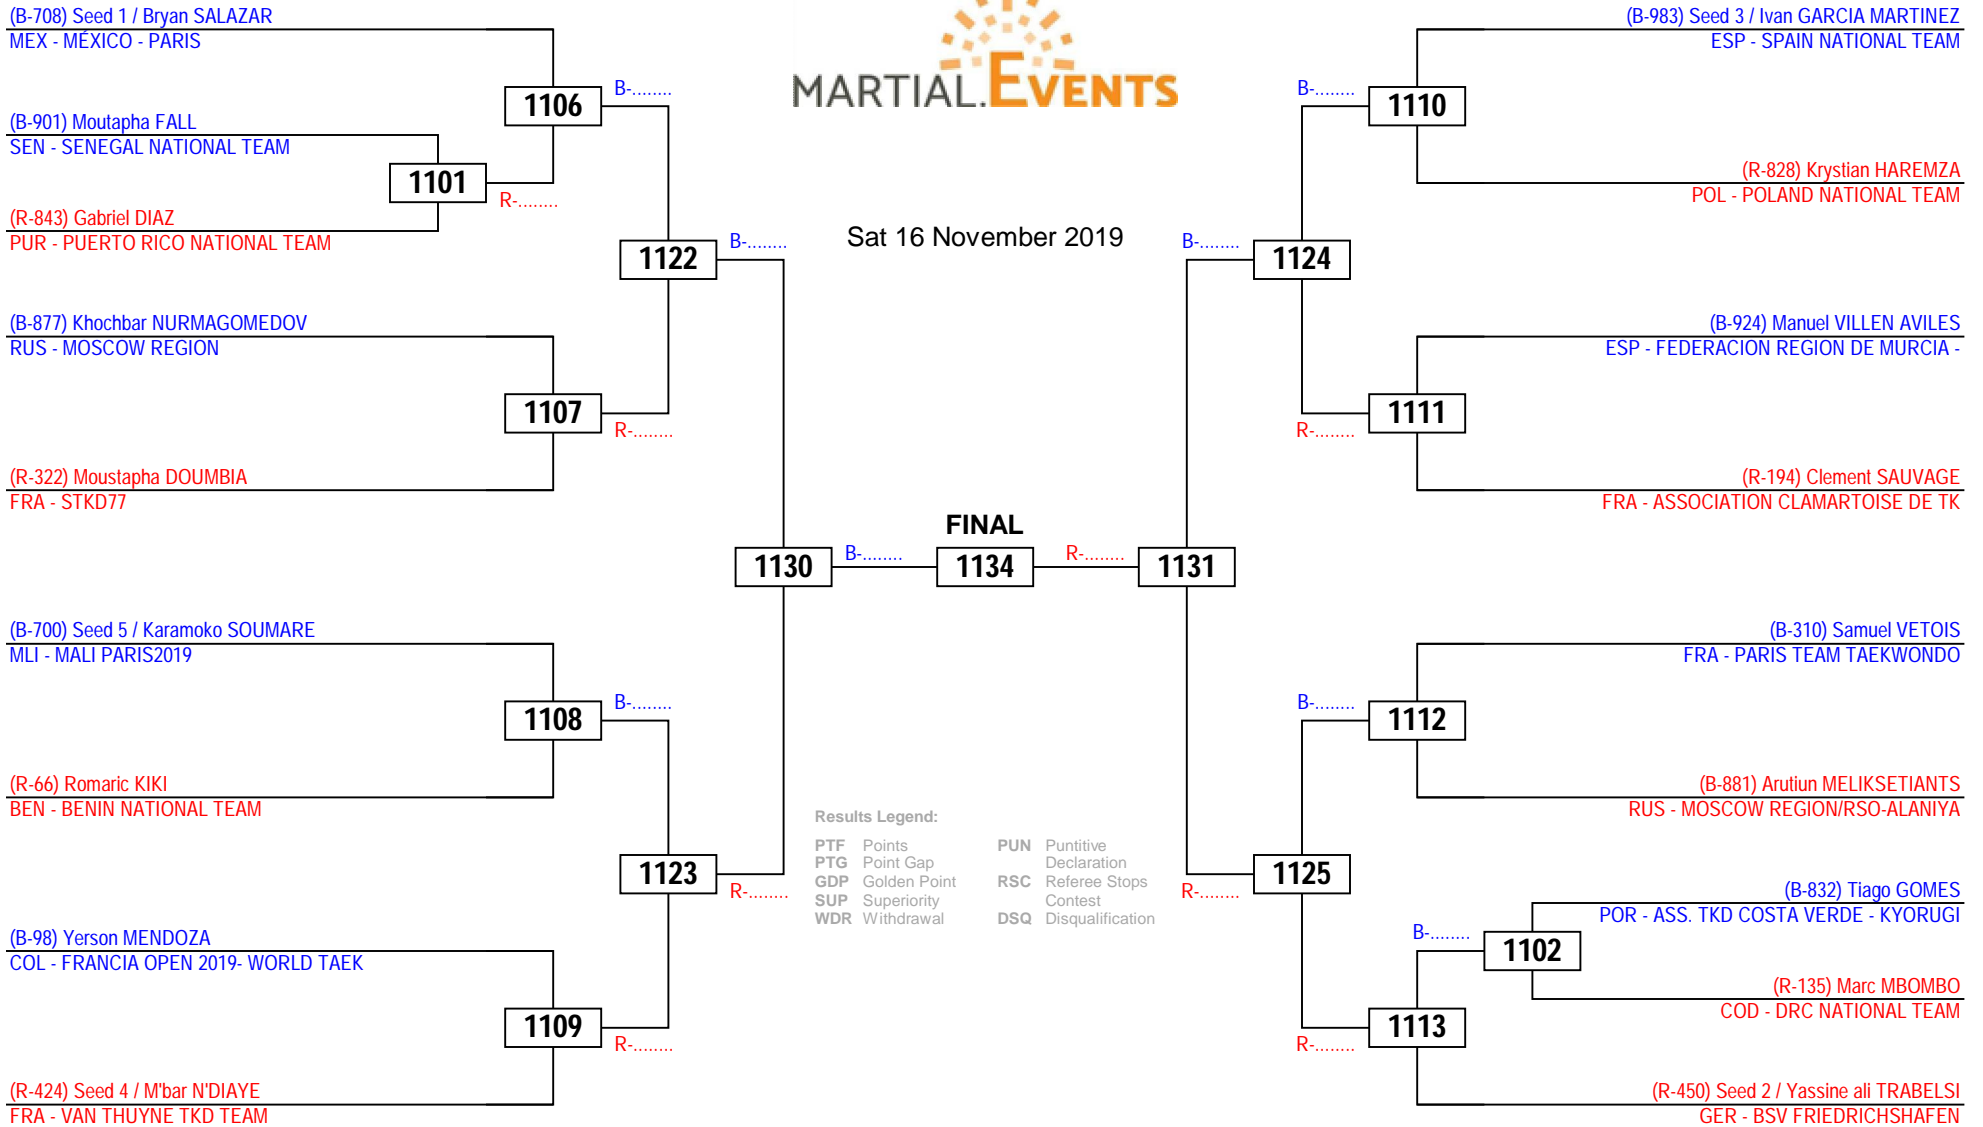

French Open 2019 - Kyorugi G1

Seniors / Men -87kg

Competitors: 18

Sat 16 November 2019