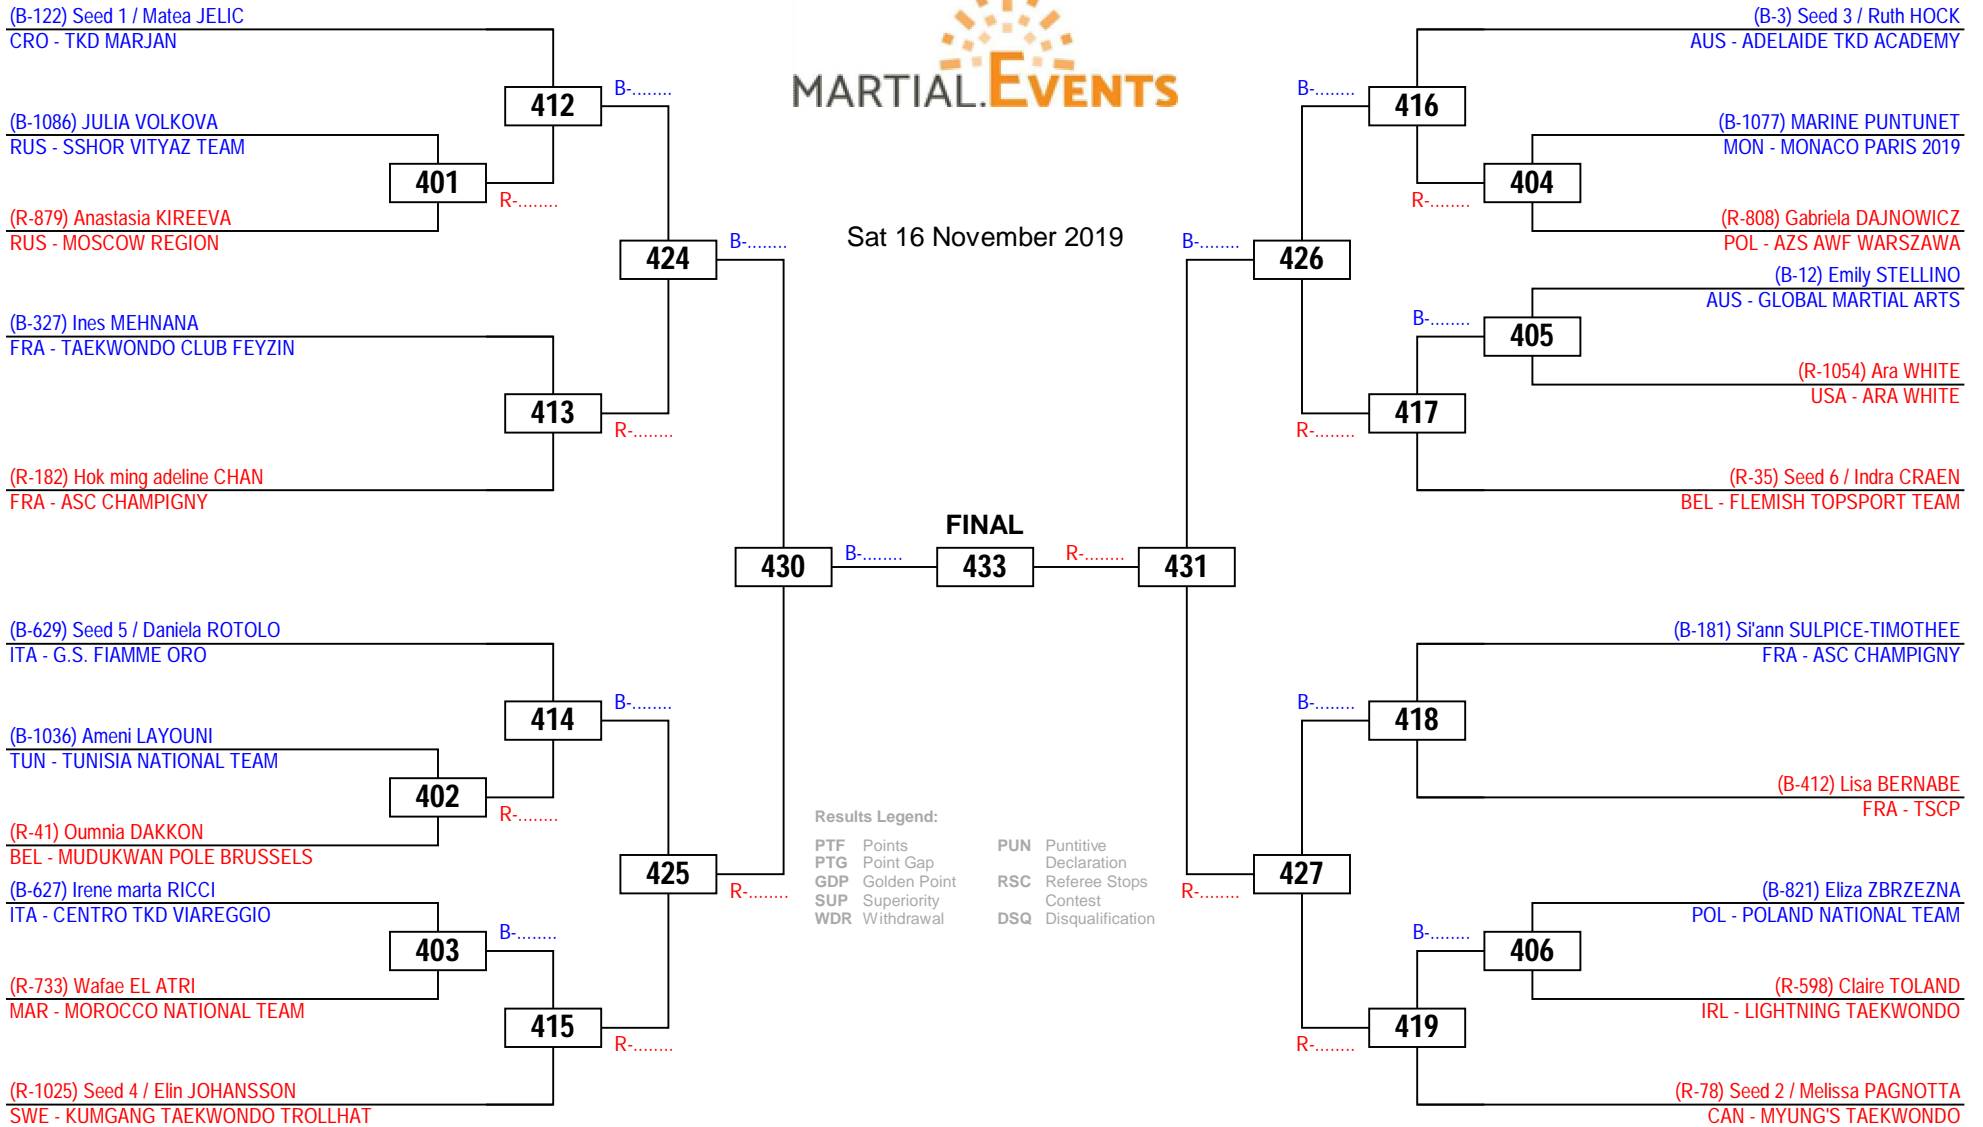

French Open 2019 - Kyorugi G1

Seniors / Women -67kg

Competitors: 22

Sat 16 November 2019

Results Legend:

PTF	Points	PUN	Punitive Declaration
PTG	Point Gap	RSC	Referee Stops Contest
GDP	Golden Point	DSQ	Disqualification
SUP	Superiority		
WDR	Withdrawal