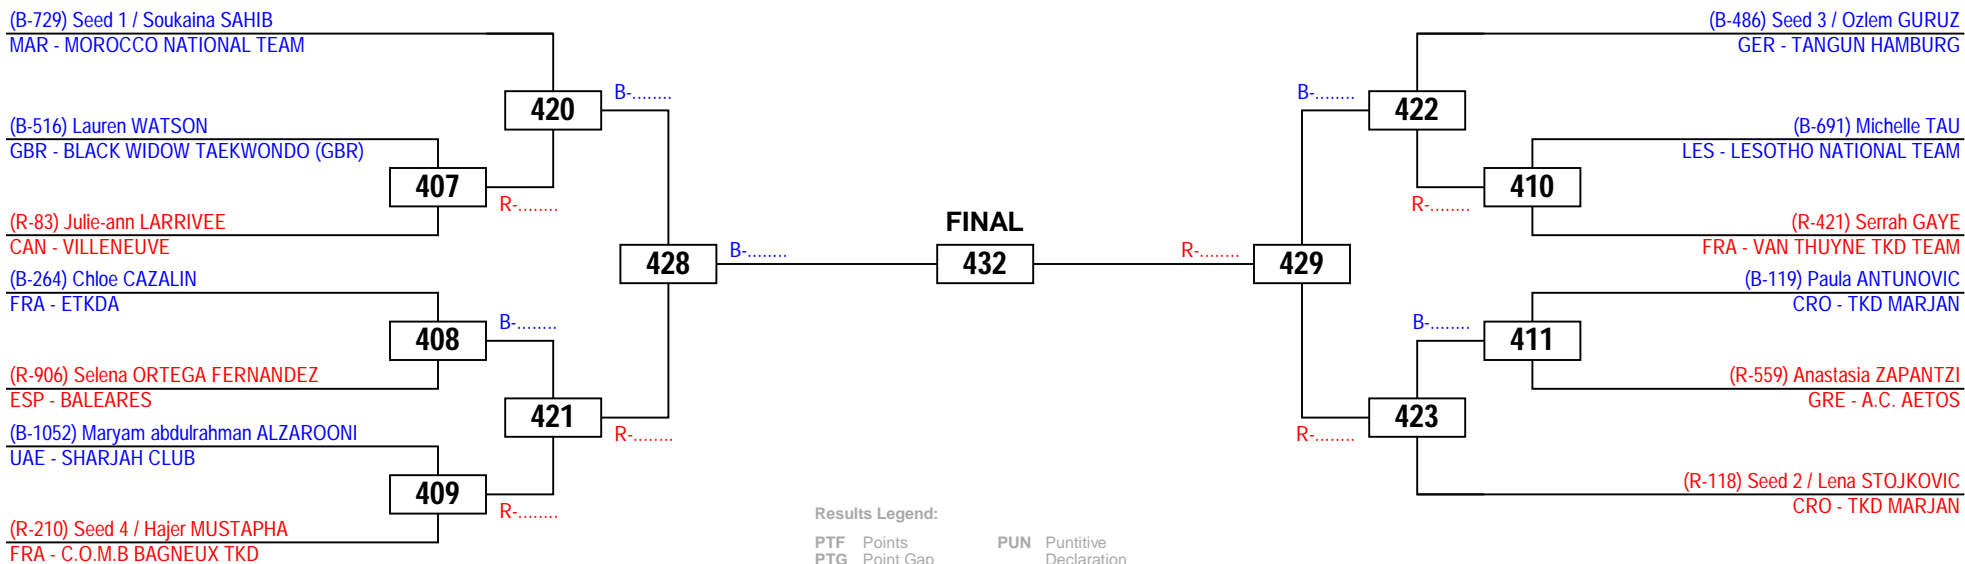

French Open 2019 - Kyorugi G1

Seniors / Women -46kg

Competitors: 13

Sat 16 November 2019