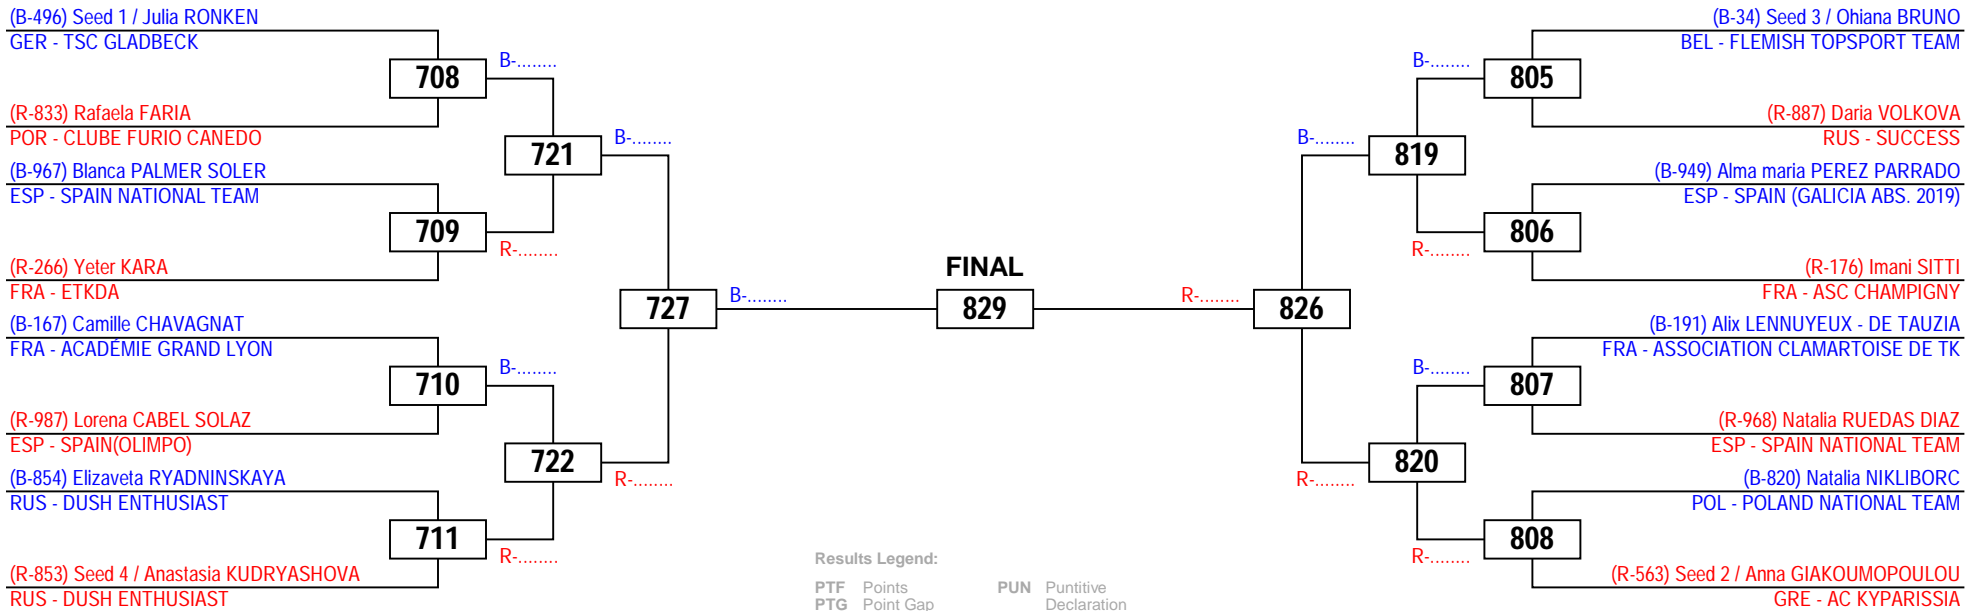

French Open 2019 - Kyorugi G1

Seniors / Women -53kg

Competitors: 16

Sat 16 November 2019