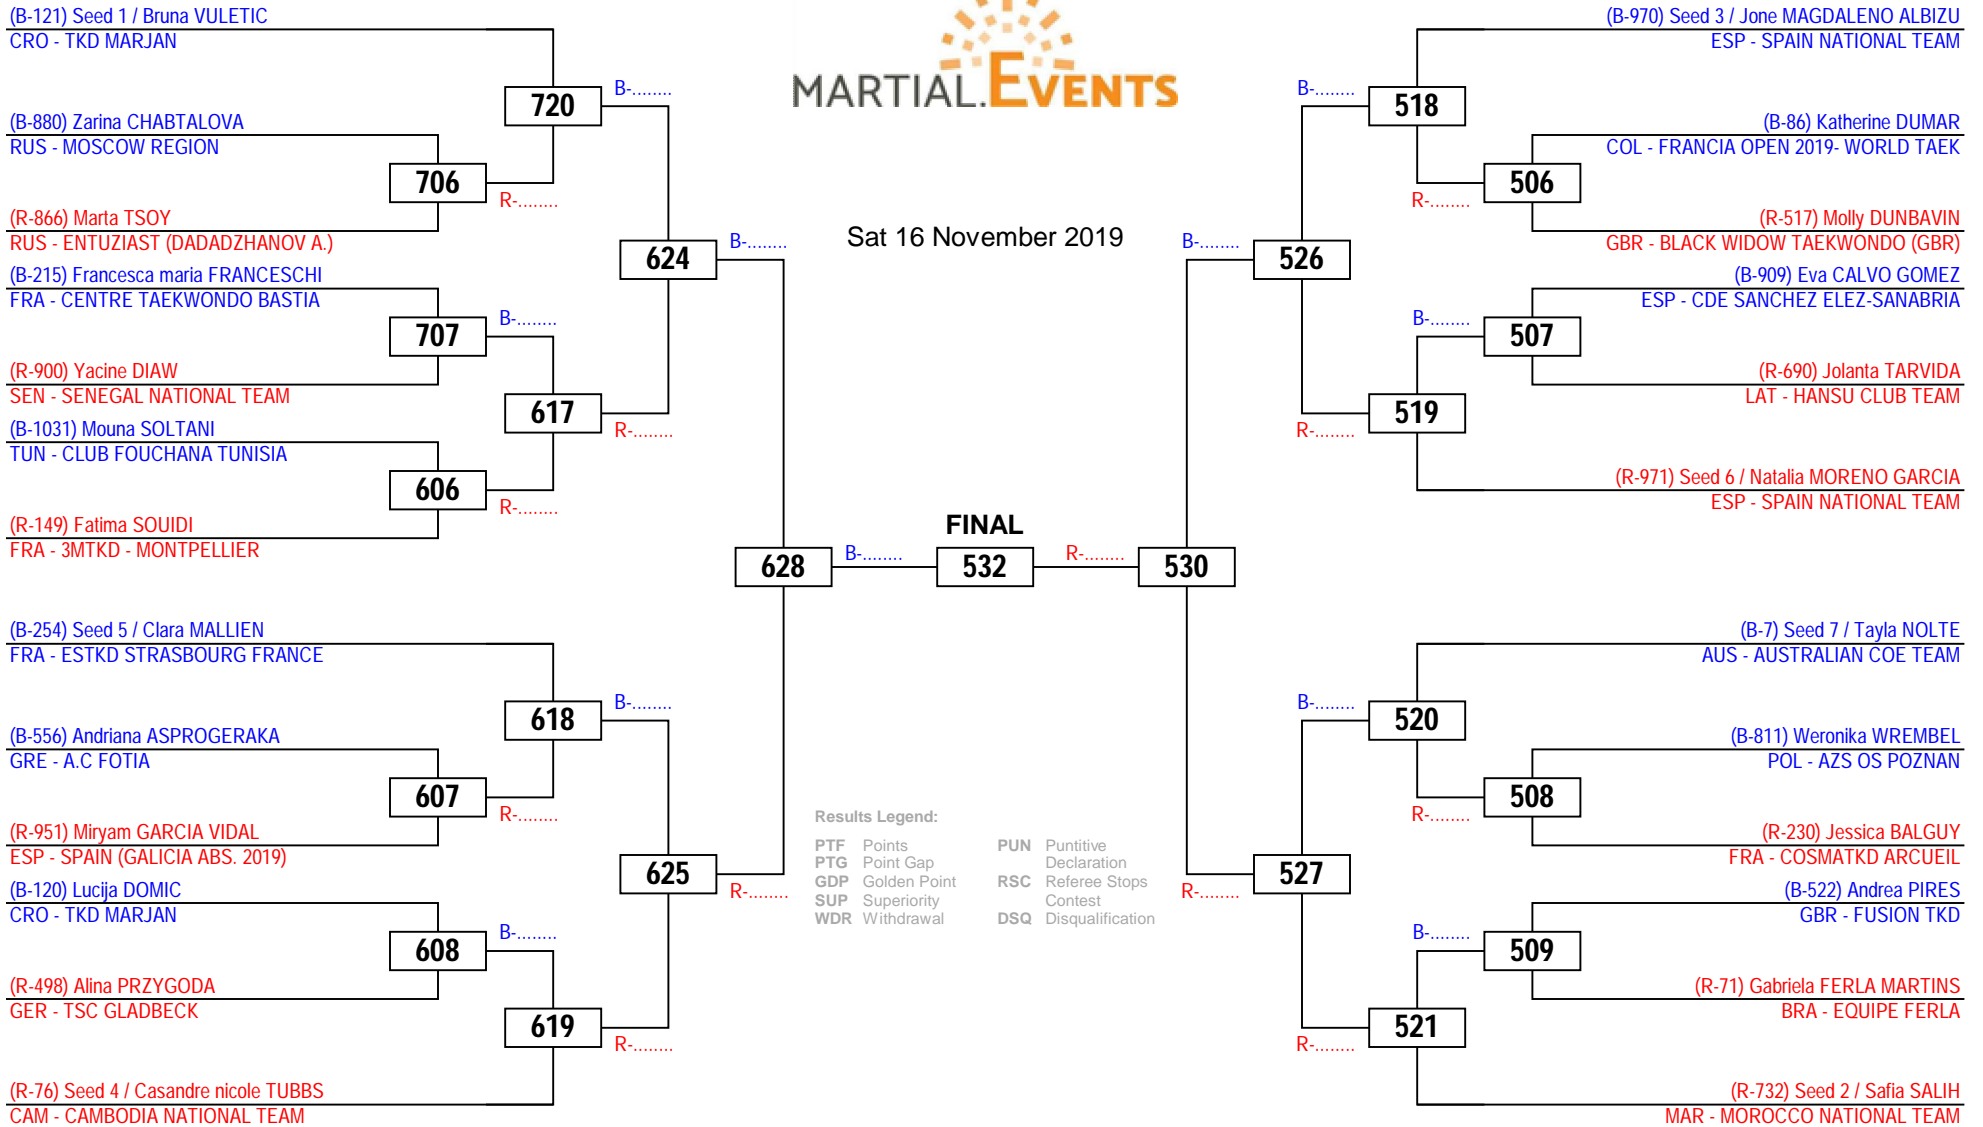

French Open 2019 - Kyorugi G1

Seniors / Women -62kg

Competitors: 25

Sat 16 November 2019

Results Legend:
PTF Points
PTG Point Gap
GDP Golden Point
SUP Superiority
WDR Withdrawal
PUN Punitive Declaration
RSC Referee Stops Contest
DSQ Disqualification