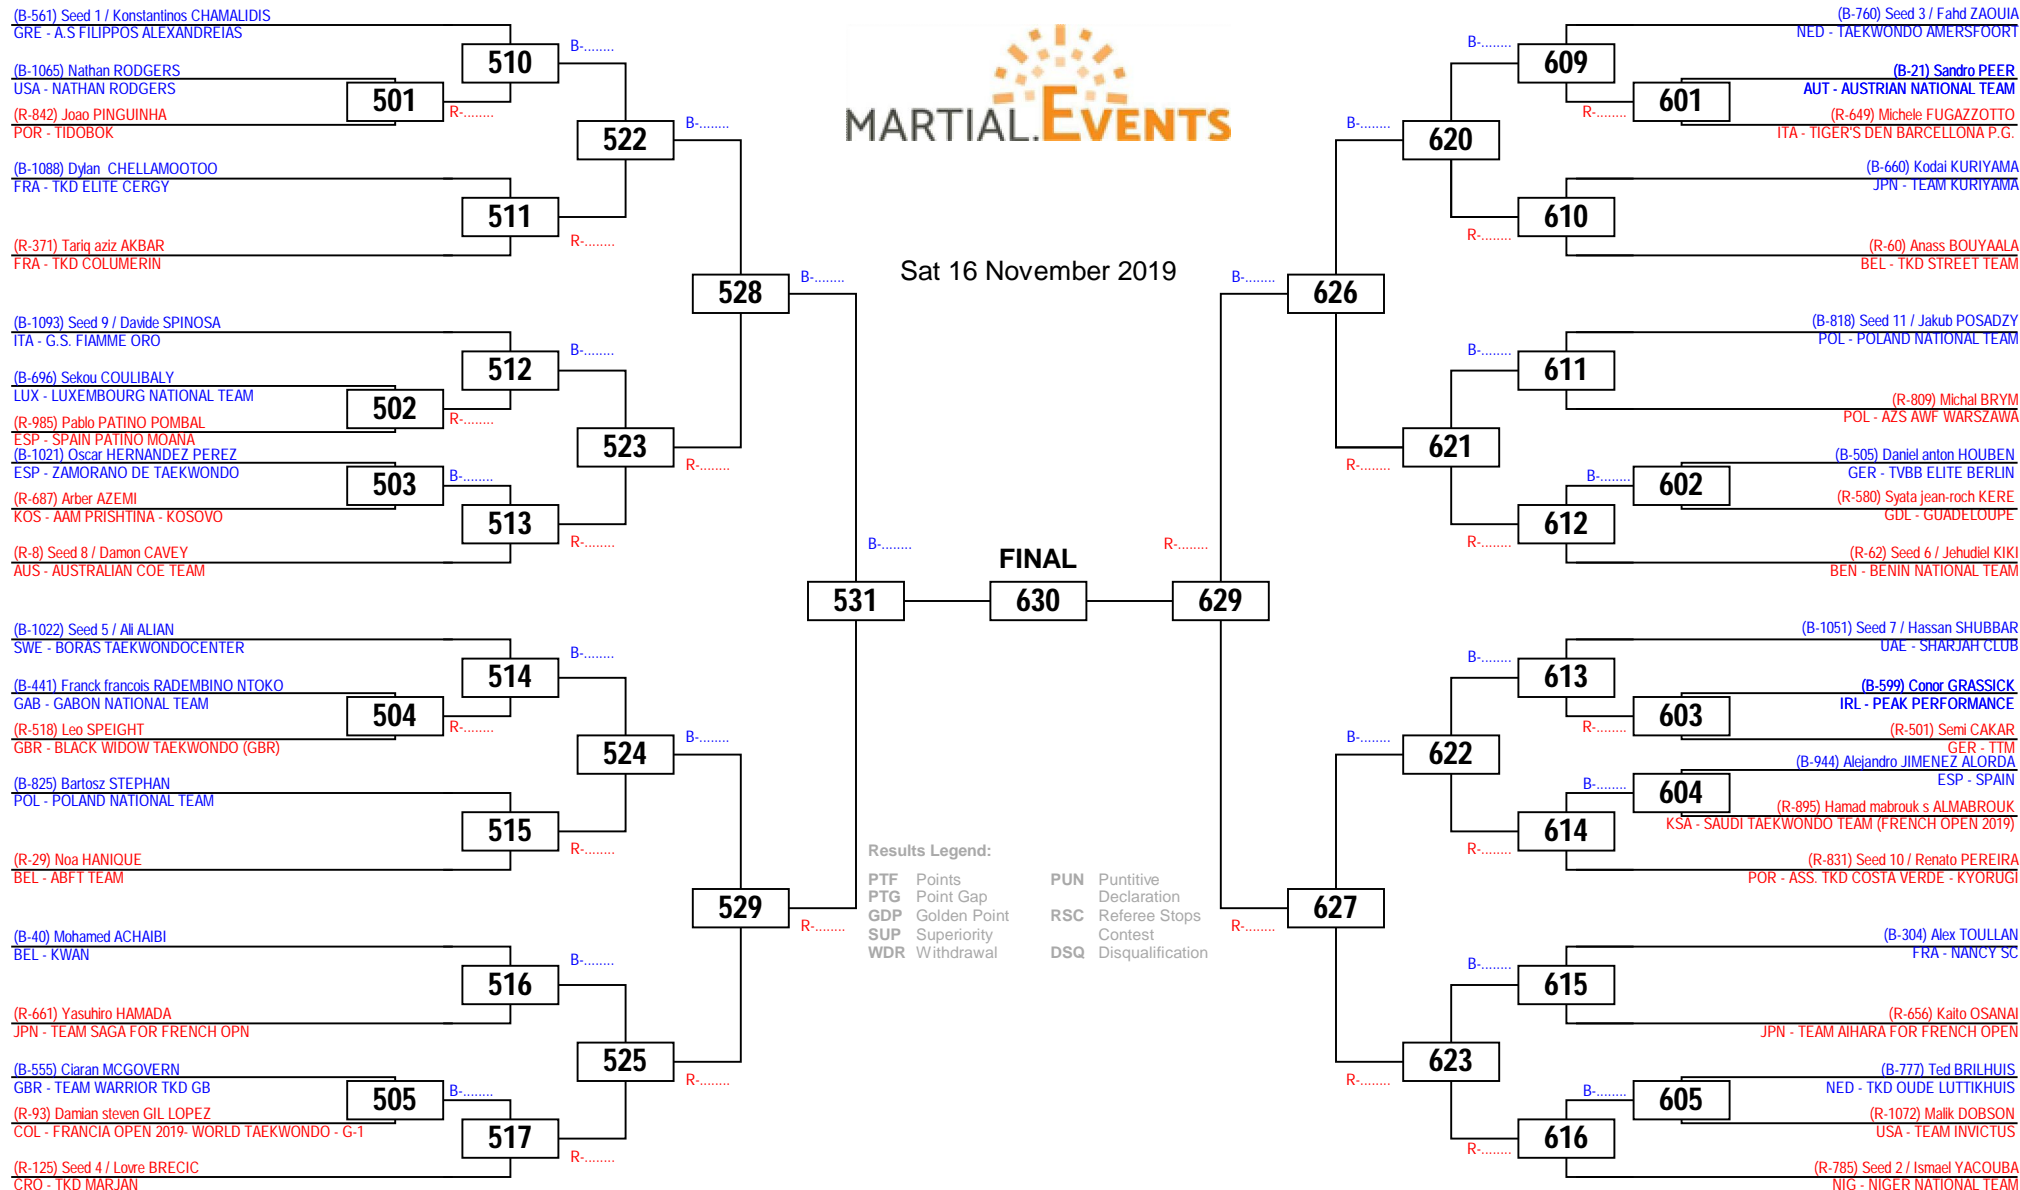

French Open 2019 - Kyorugi G1

Seniors / Men -68kg

Competitors: 42

Sat 16 November 2019

FINAL

630

Results Legend:
PTF Points
PTG Point Gap
GDP Golden Point
SUP Superiority
WDR Withdrawal
PUN Punitive Declaration
RSC Referee Stops Contest
DSQ Disqualification