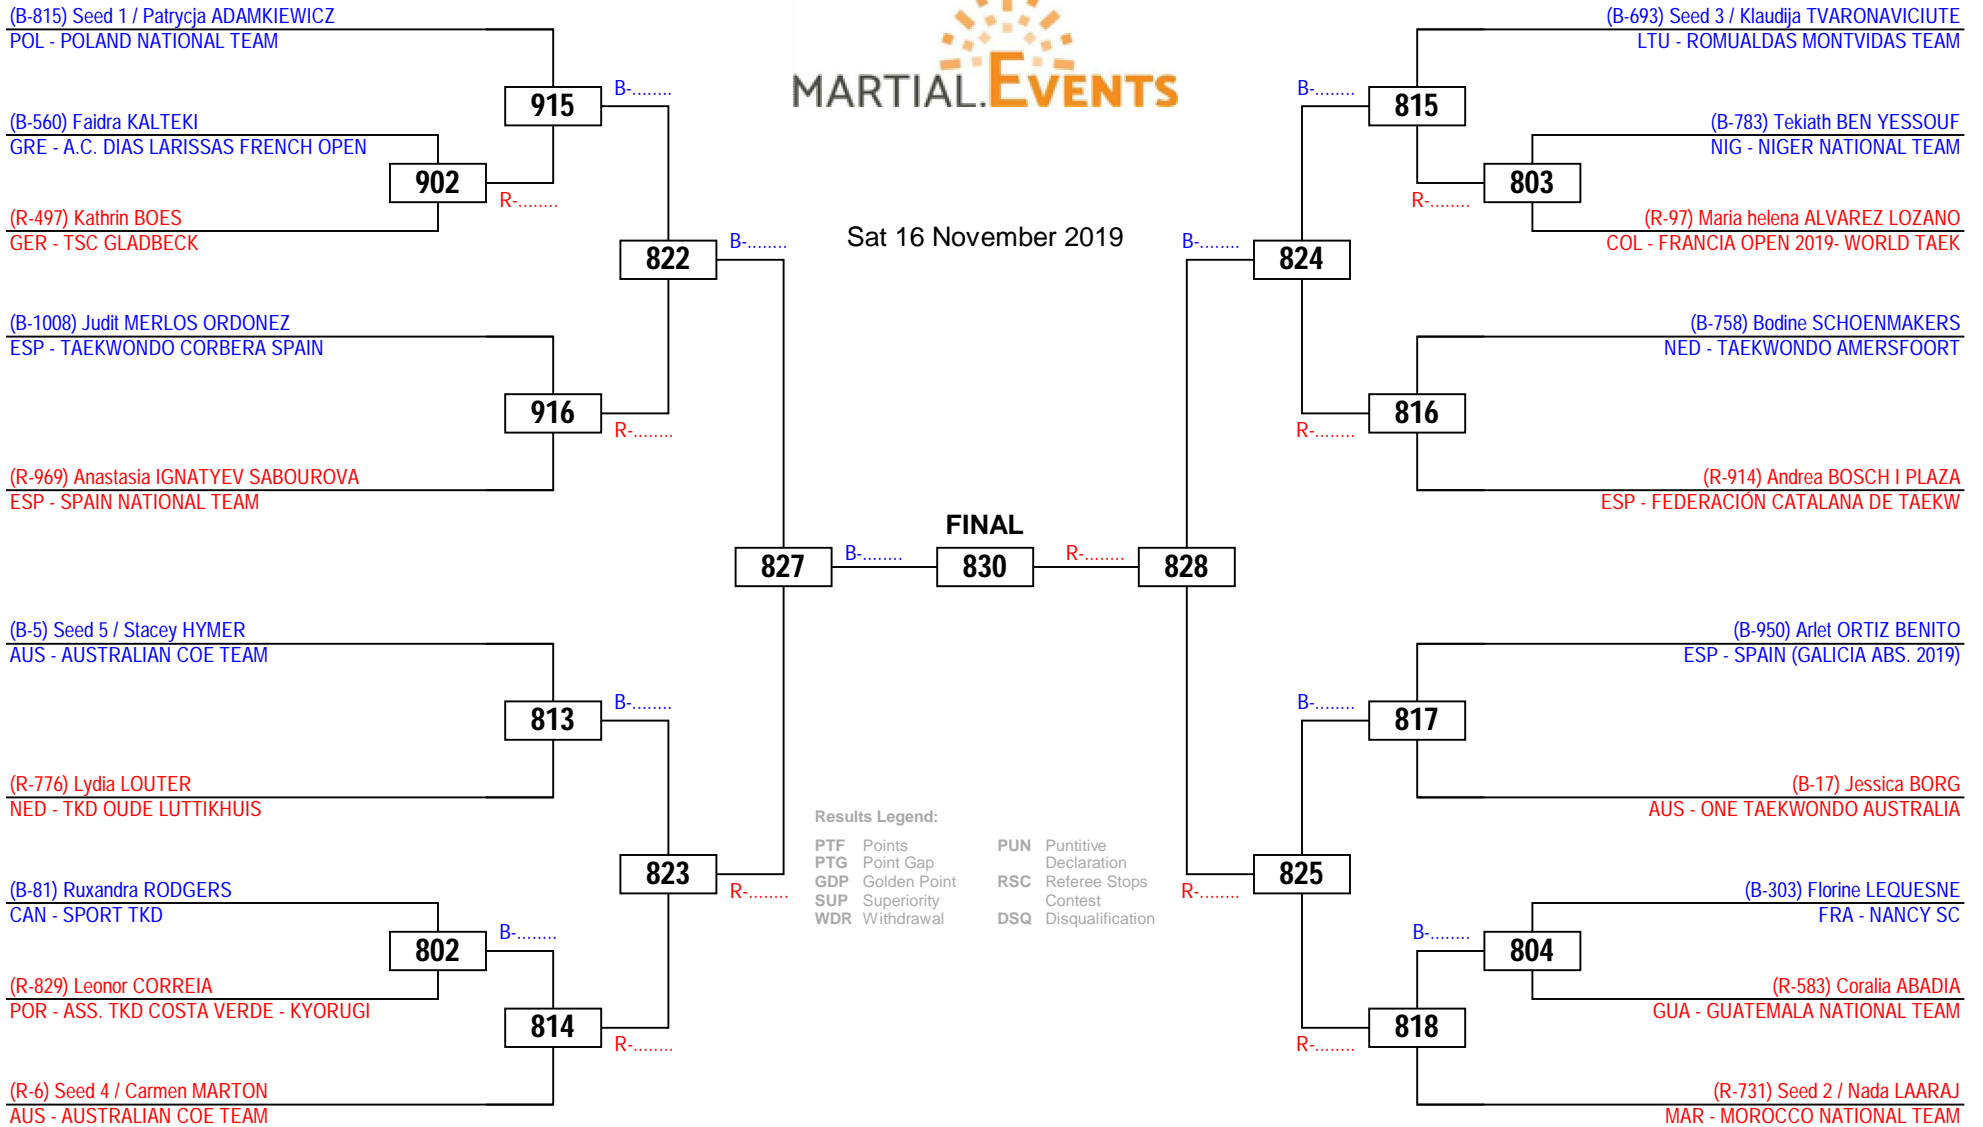

Competitors: 16

Sat 16 November 2019

French Open 2019 - Kyorugi G1

Seniors / Women -57kg

Competitors: 20

Sat 16 November 2019

French Open 2019 - Kyorugi G1

Seniors / Women -62kg