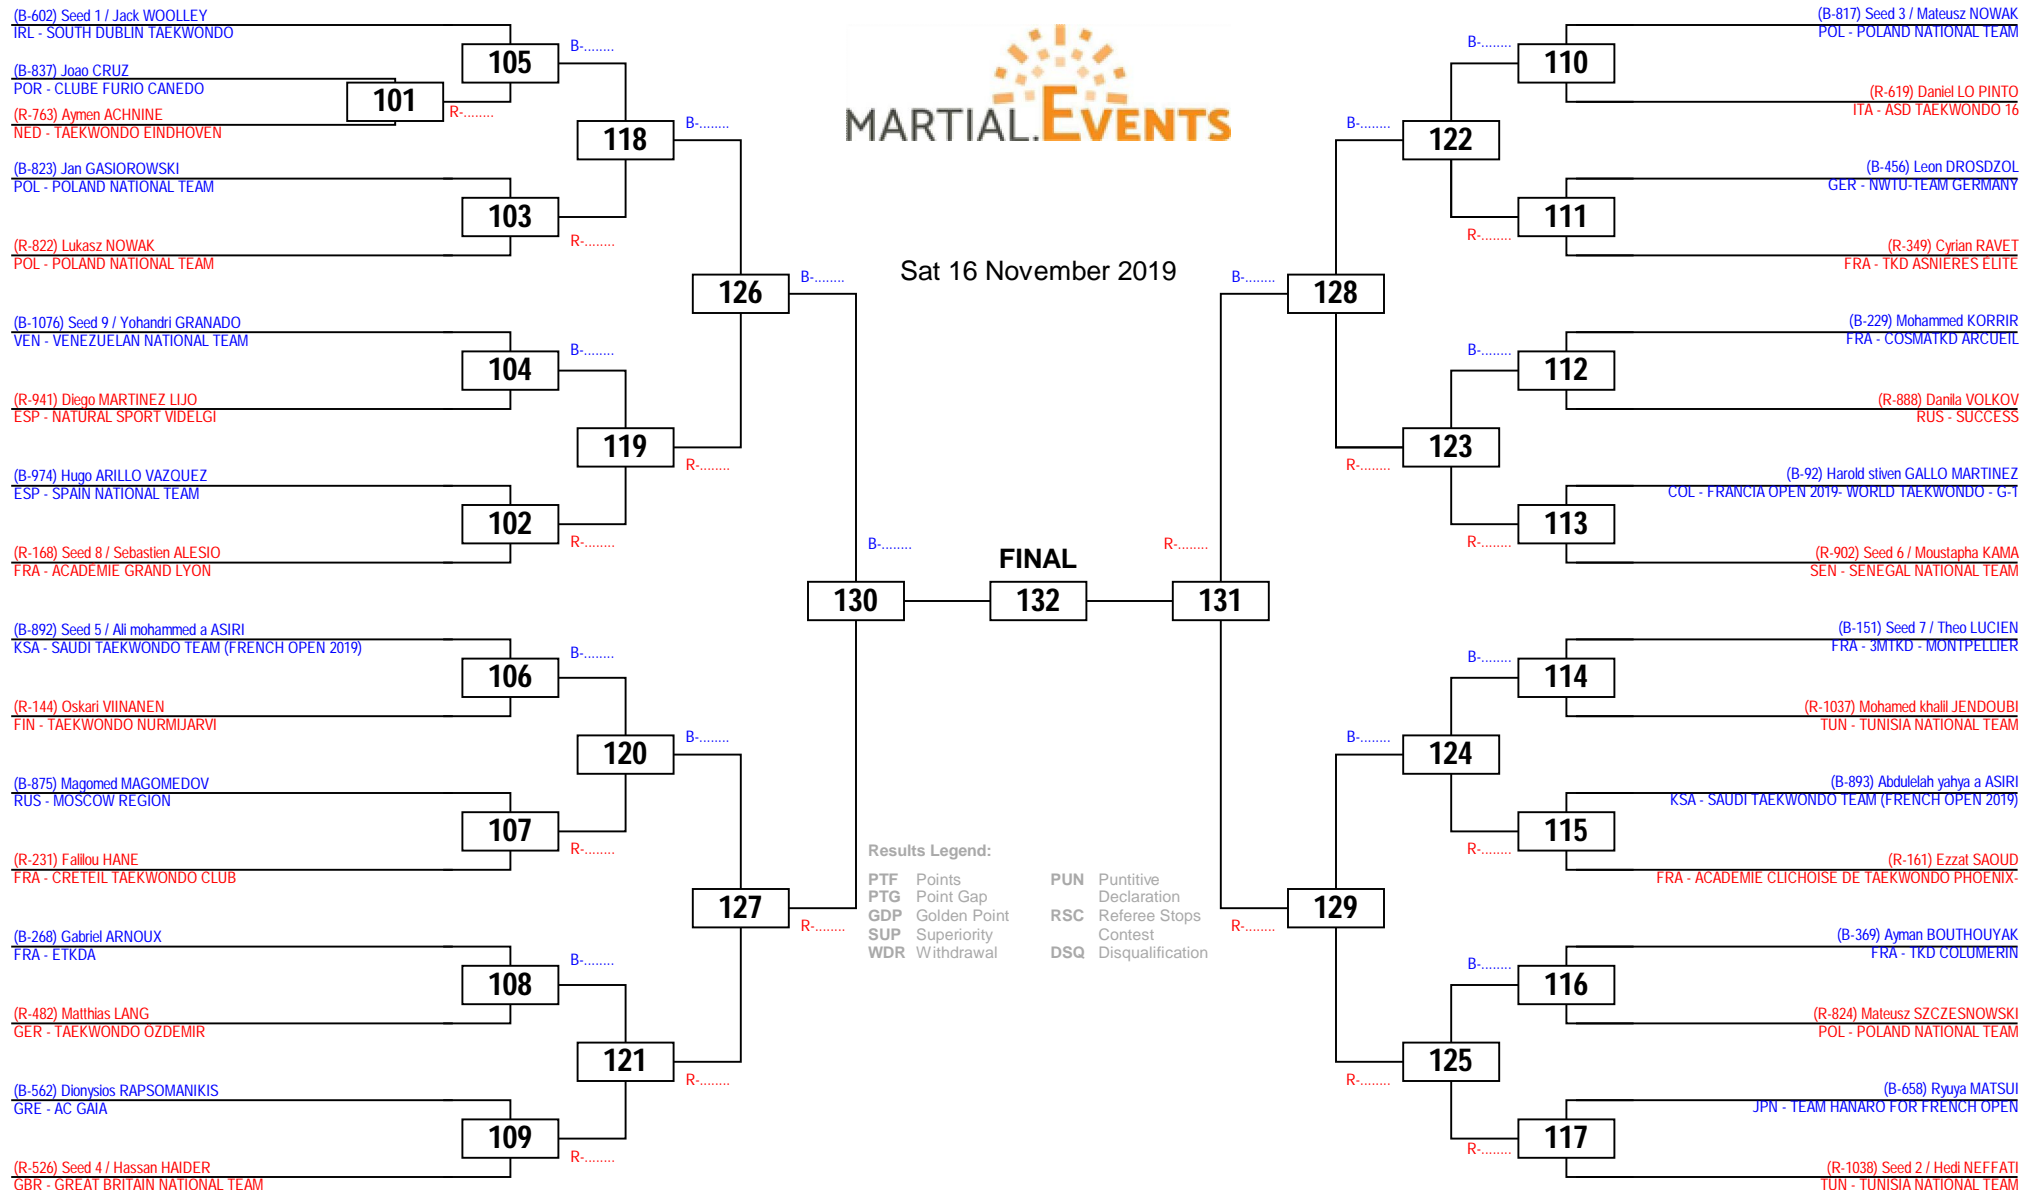

French Open 2019 - Kyorugi G1

Seniors / Men -58kg

Competitors: 33

Sat 16 November 2019

FINAL

132

130 131

Results Legend:

PTF	Points	PUN	Punitive Declaration
PTG	Point Gap	RSC	Referee Stops Contest
GDP	Golden Point	DSQ	Disqualification
SUP	Superiority		
WDR	Withdrawal