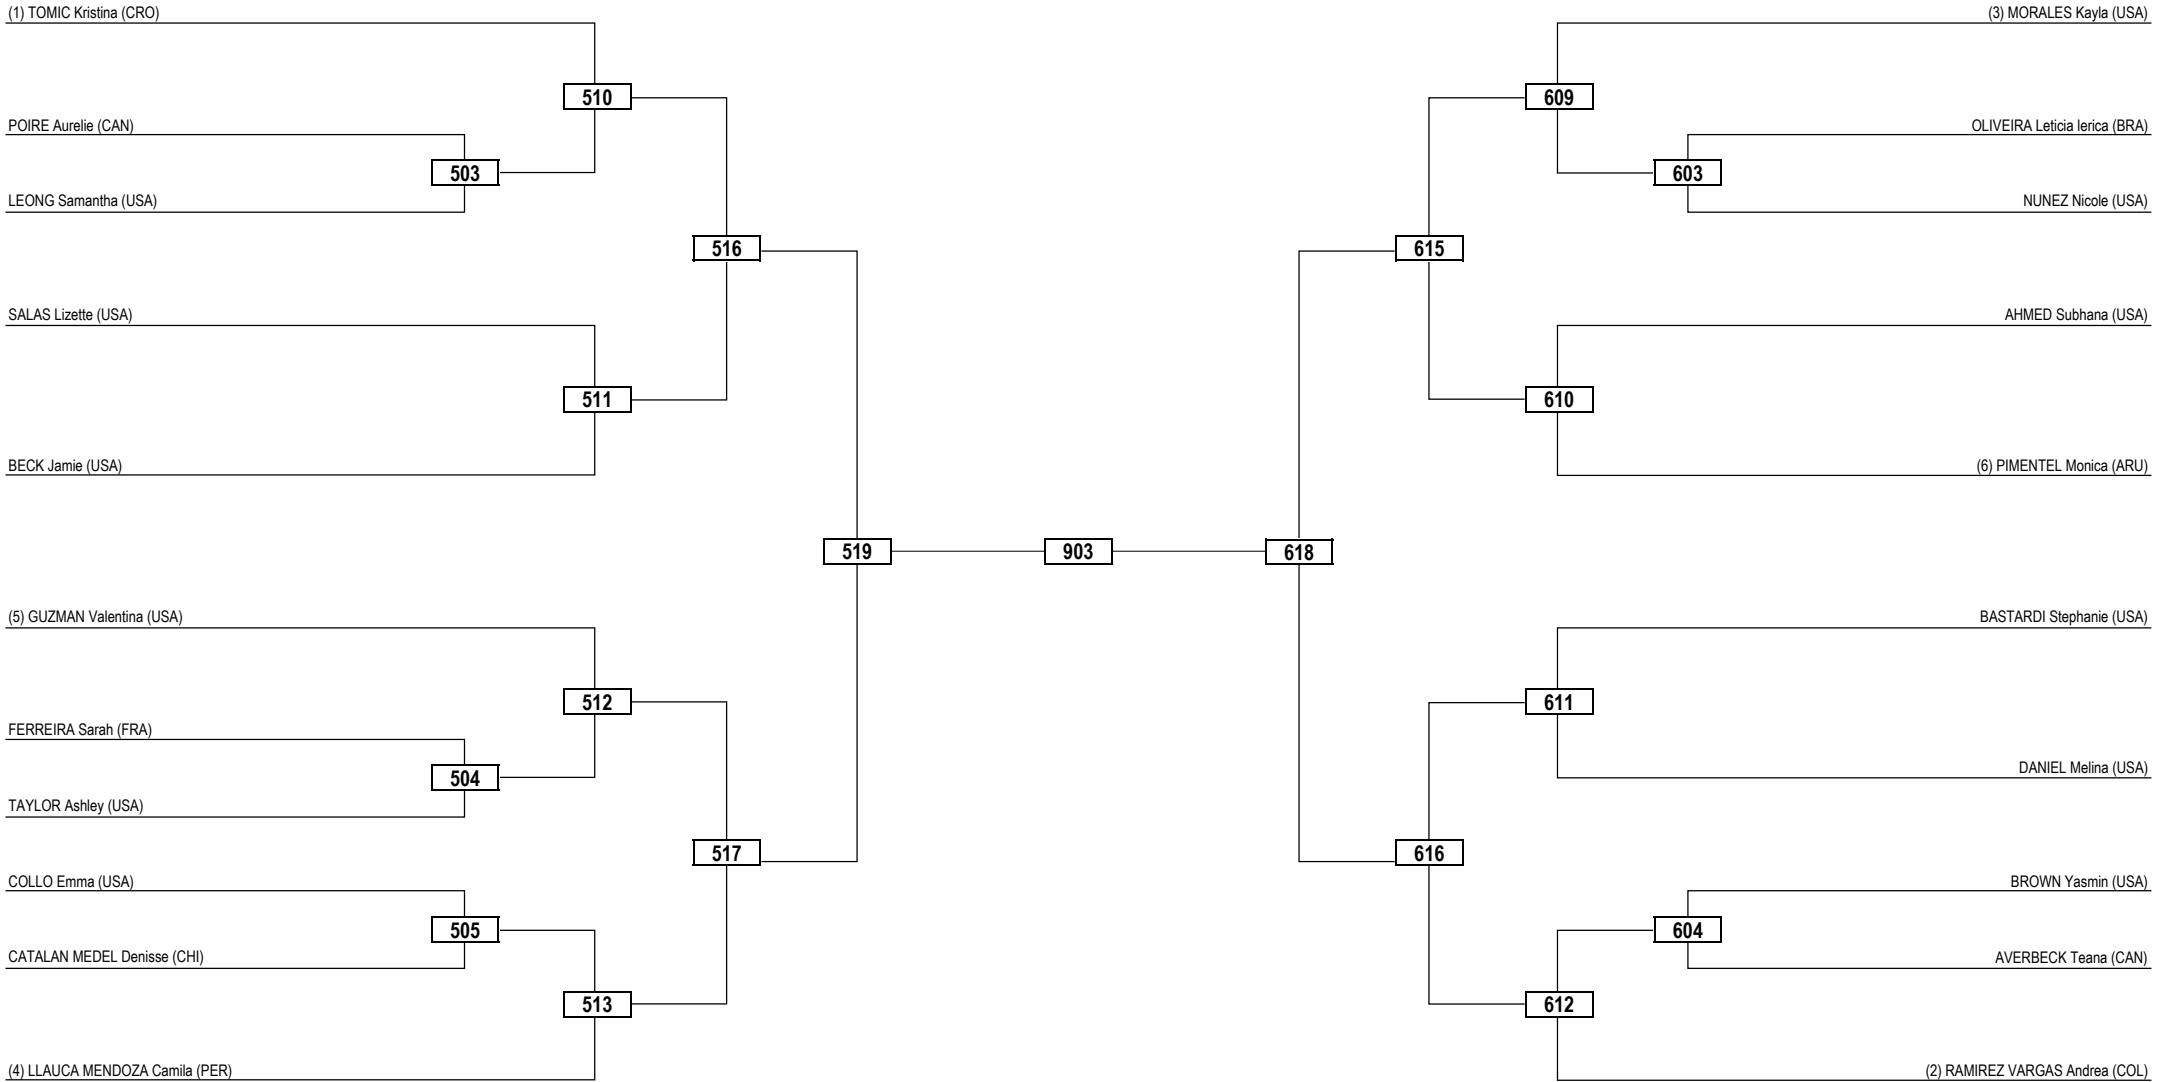

Round of 16    Quarter Finals    Semi Finals    Final    Semi Finals    Quarter Finals    Round of 16

<b>LEGEND</b>	RSC: Win by Referee Stop Contest	PTG: Win by Point Gap	SUP: Win by Superiority	DSQ: Win by Disqualification	DQB: Win by Disqualification for unsportsmanlike behavior	DWR: Double Withdrawal	R: Round
<b>(x) Seed</b>	PTF: Win by Final Score	GDP: Win by Golden Points	WDR: Win by Withdrawal	PUN: Win by Punitive Declaration	DDB: Double Disqualification for unsportsmanlike behavior	DDQ: Double Disqualification	

Round of 16    Quarter Finals    Semi Finals    Final    Semi Finals    Quarter Finals    Round of 16

<b>LEGEND</b>	RSC: Win by Referee Stop Contest	PTG: Win by Point Gap	SUP: Win by Superiority	DSQ: Win by Disqualification	DQB: Win by Disqualification for unsportsmanlike behavior	DWR: Double Withdrawal	R: Round
(x) <b>Seed</b>	PTF: Win by Final Score	GDP: Win by Golden Points	WDR: Win by Withdrawal	PUN: Win by Punitive Declaration	DDB: Double Disqualification for unsportsmanlike behavior	DDQ: Double Disqualification	

Round of 32   Round of 16   Quarter Finals   Semi Finals   Final   Semi Finals   Quarter Finals   Round of 16   Round of 32

<b>LEGEND</b>	RSC: Win by Referee Stop Contest	PTG: Win by Point Gap	SUP: Win by Superiority	DSQ: Win by Disqualification	DQB: Win by Disqualification for unsportsmanlike behavior	DWR: Double Withdrawal	R: Round
(x) <b>Seed</b>	PTF: Win by Final Score	GDP: Win by Golden Points	WDR: Win by Withdrawal	PUN: Win by Punitive Declaration	DDB: Double Disqualification for unsportsmanlike behavior	DDQ: Double Disqualification	