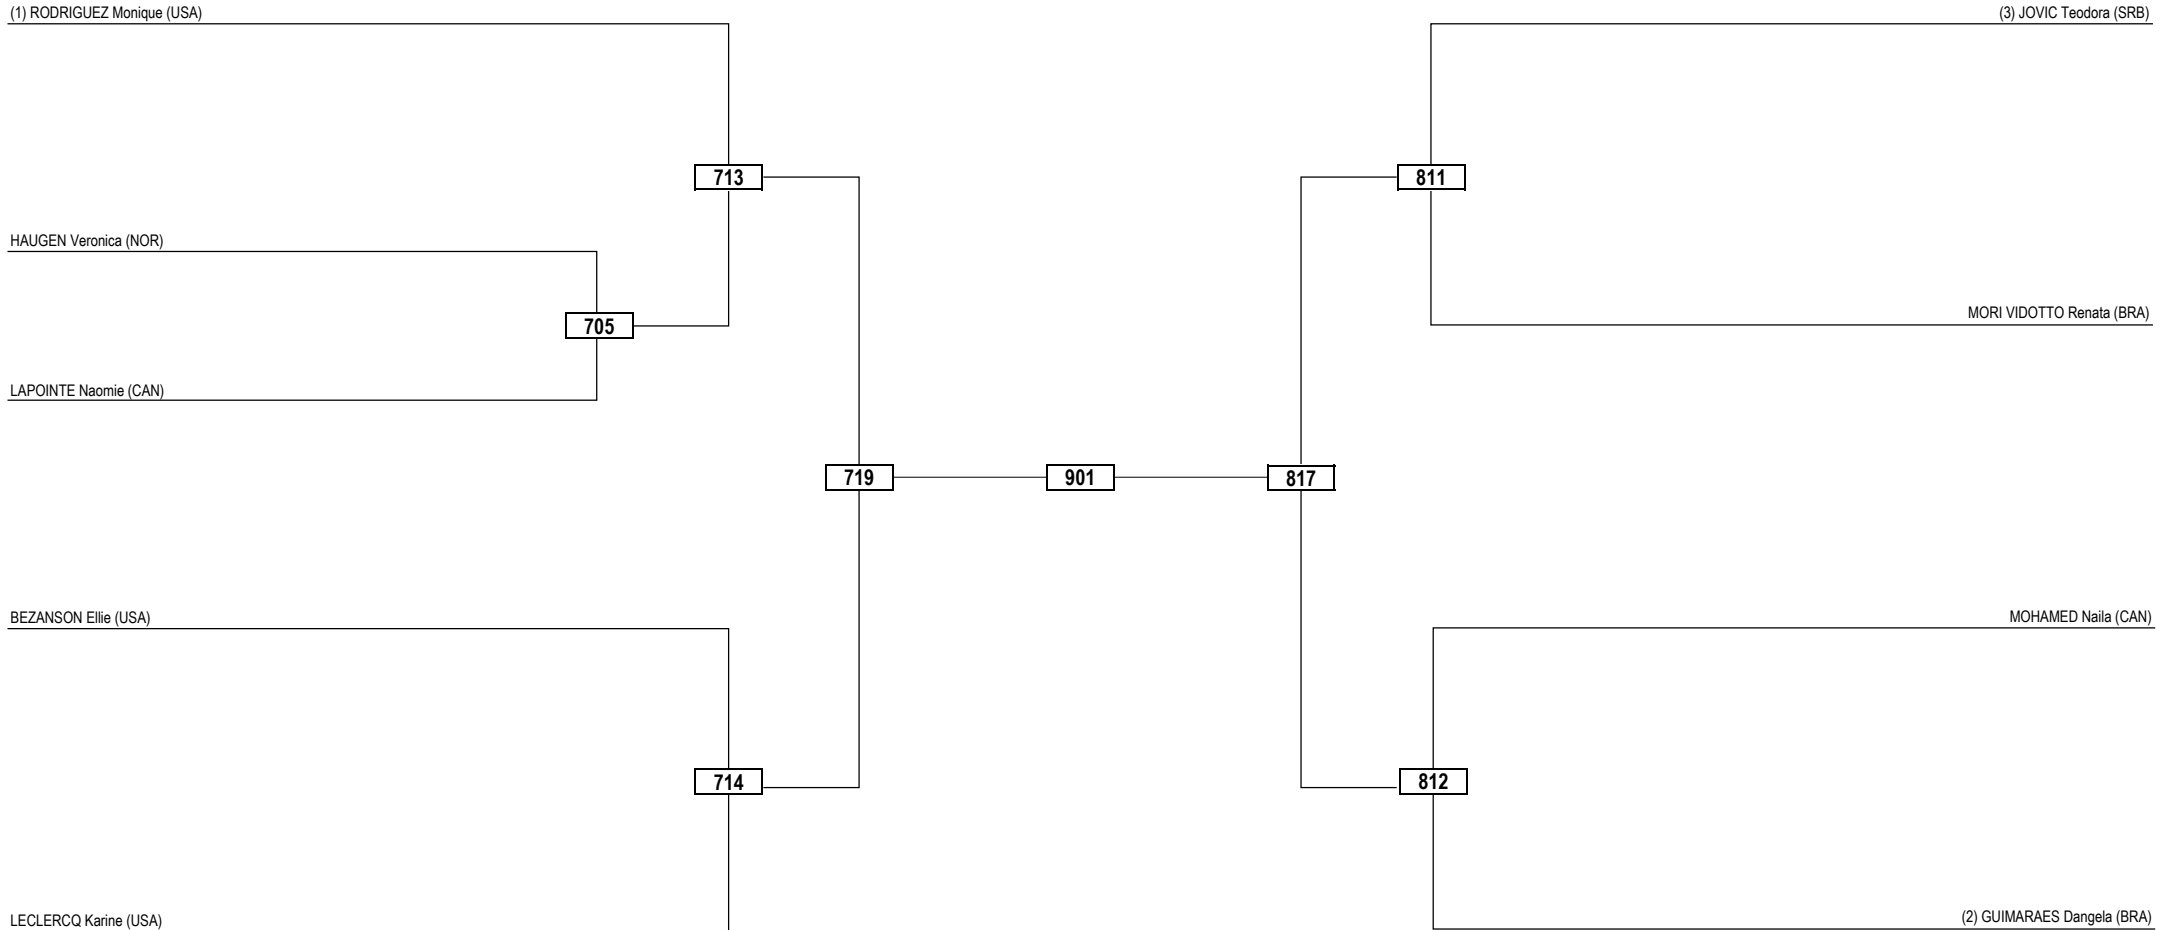

Round of 16   Quarter Finals   Semi Finals   Final   Semi Finals   Quarter Finals   Round of 16

LEGEND	RSC: Win by Referee Stop Contest	PTG: Win by Point Gap	SUP: Win by Superiority	DSQ: Win by Disqualification	DQB: Win by Disqualification for unsportsmanlike behavior	DWR: Double Withdrawal	R: Round
(x) Seed	PTF: Win by Final Score	GDP: Win by Golden Points	WDR: Win by Withdrawal	PUN: Win by Punitive Declaration	DDB: Double Disqualification for unsportsmanlike behavior	DDQ: Double Disqualification