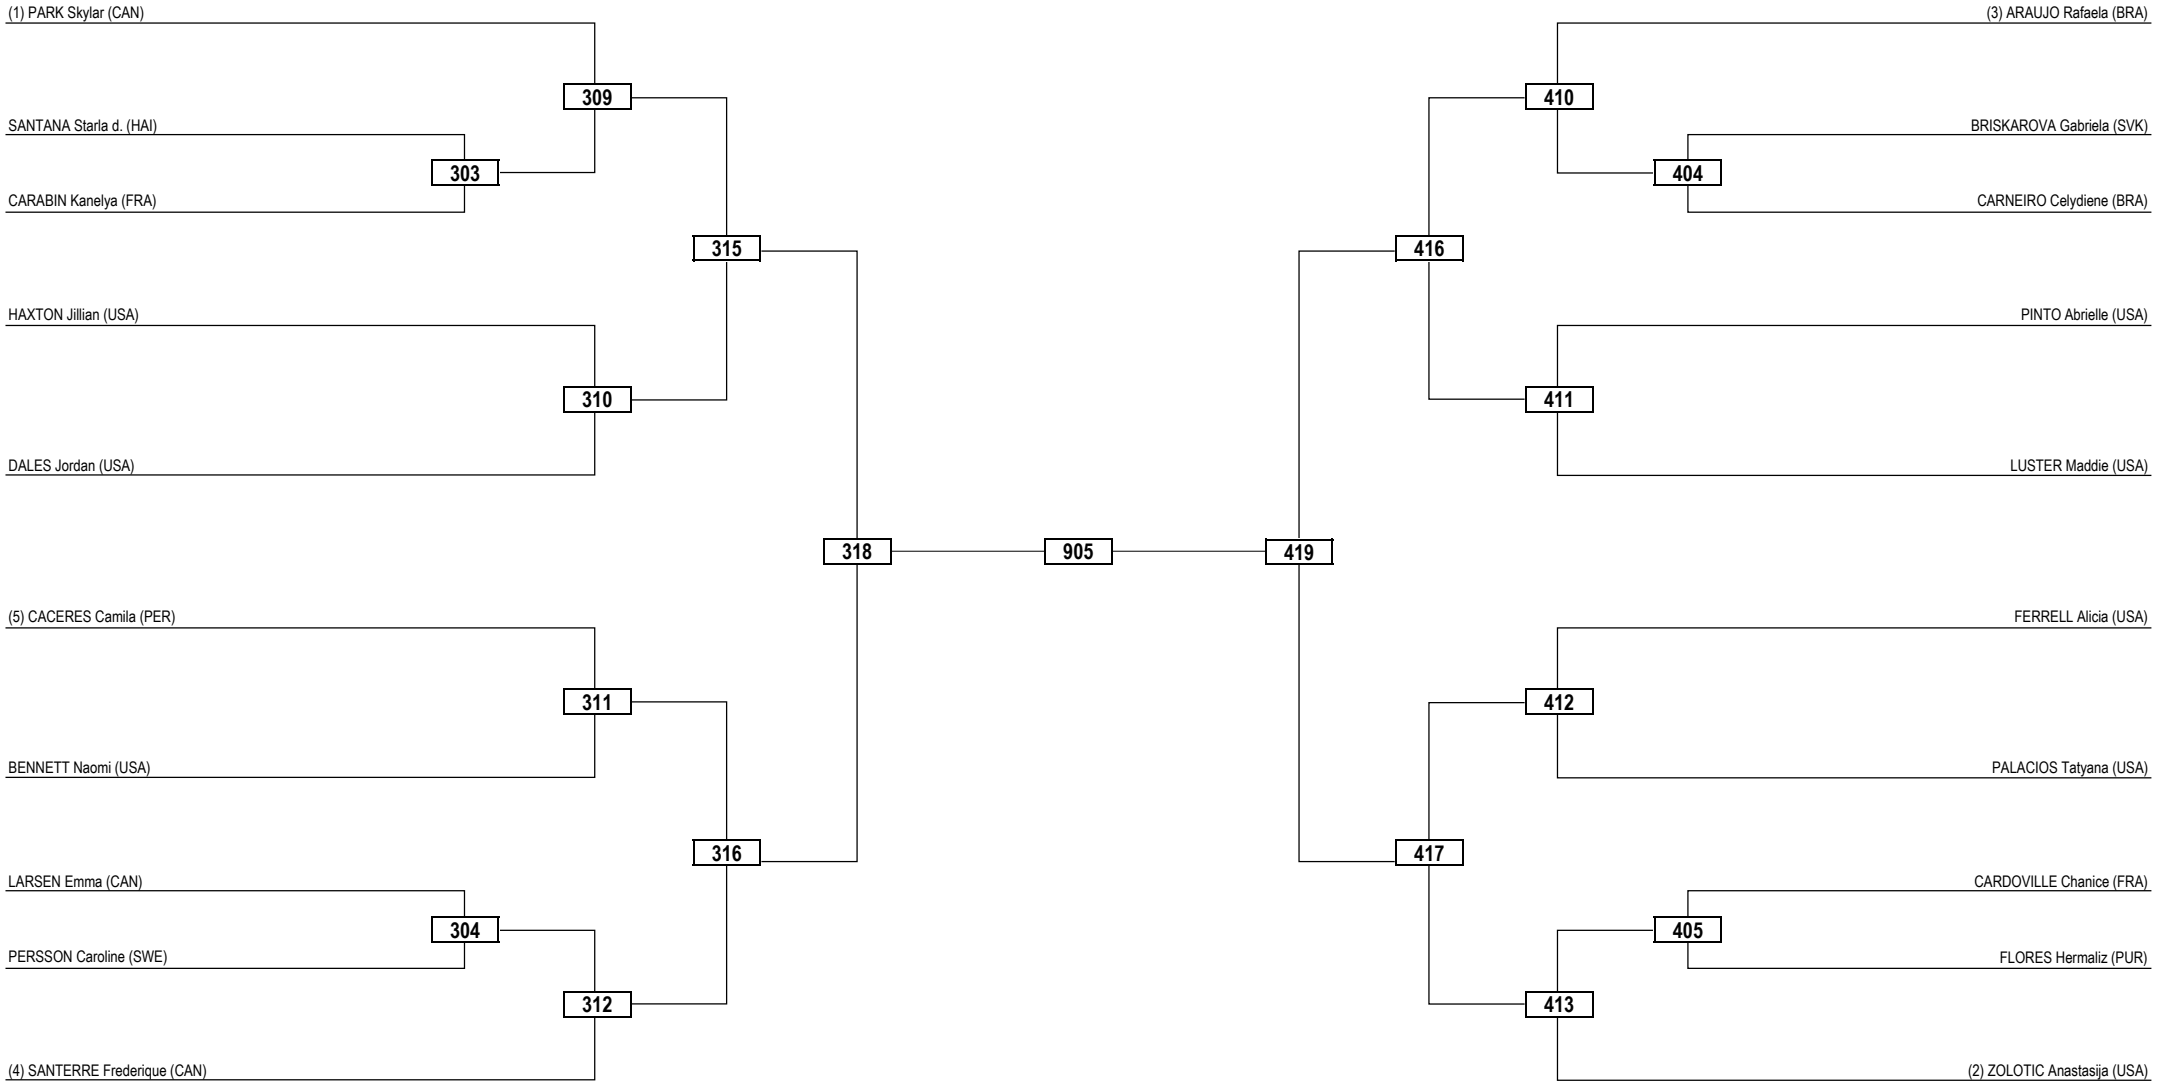

Round of 16    Quarter Finals    Semi Finals    Final    Semi Finals    Quarter Finals    Round of 16

<b>LEGEND</b>	RSC: Win by Referee Stop Contest	PTG: Win by Point Gap	SUP: Win by Superiority	DSQ: Win by Disqualification	DQB: Win by Disqualification for unsportsmanlike behavior	DWR: Double Withdrawal	R: Round
(x) <b>Seed</b>	PTF: Win by Final Score	GDP: Win by Golden Points	WDR: Win by Withdrawal	PUN: Win by Punitive Declaration	DDB: Double Disqualification for unsportsmanlike behavior	DDQ: Double Disqualification	

Round of 32   Round of 16   Quarter Finals   Semi Finals   Final   Semi Finals   Quarter Finals   Round of 16   Round of 32

<b>LEGEND</b>	RSC: Win by Referee Stop Contest	PTG: Win by Point Gap	SUP: Win by Superiority	DSQ: Win by Disqualification	DQB: Win by Disqualification for unsportsmanlike behavior	DWR: Double Withdrawal	R: Round
(x) <b>Seed</b>	PTF: Win by Final Score	GDP: Win by Golden Points	WDR: Win by Withdrawal	PUN: Win by Punitive Declaration	DDB: Double Disqualification for unsportsmanlike behavior	DDQ: Double Disqualification	

Round of 32    Round of 16    Quarter Finals    Semi Finals    Final    Semi Finals    Quarter Finals    Round of 16    Round of 32

**LEGEND** RSC: Win by Referee Stop Contest    PTG: Win by Point Gap    SUP: Win by Superiority    DSQ: Win by Disqualification    DQB: Win by Disqualification for unsportsmanlike behavior    DWR: Double Withdrawal    R: Round  
 (x) **Seed**    PTF: Win by Final Score    GDP: Win by Golden Points    WDR: Win by Withdrawal    PUN: Win by Punitive Declaration    DDB: Double Disqualification for unsportsmanlike behavior    DDQ: Double Disqualification