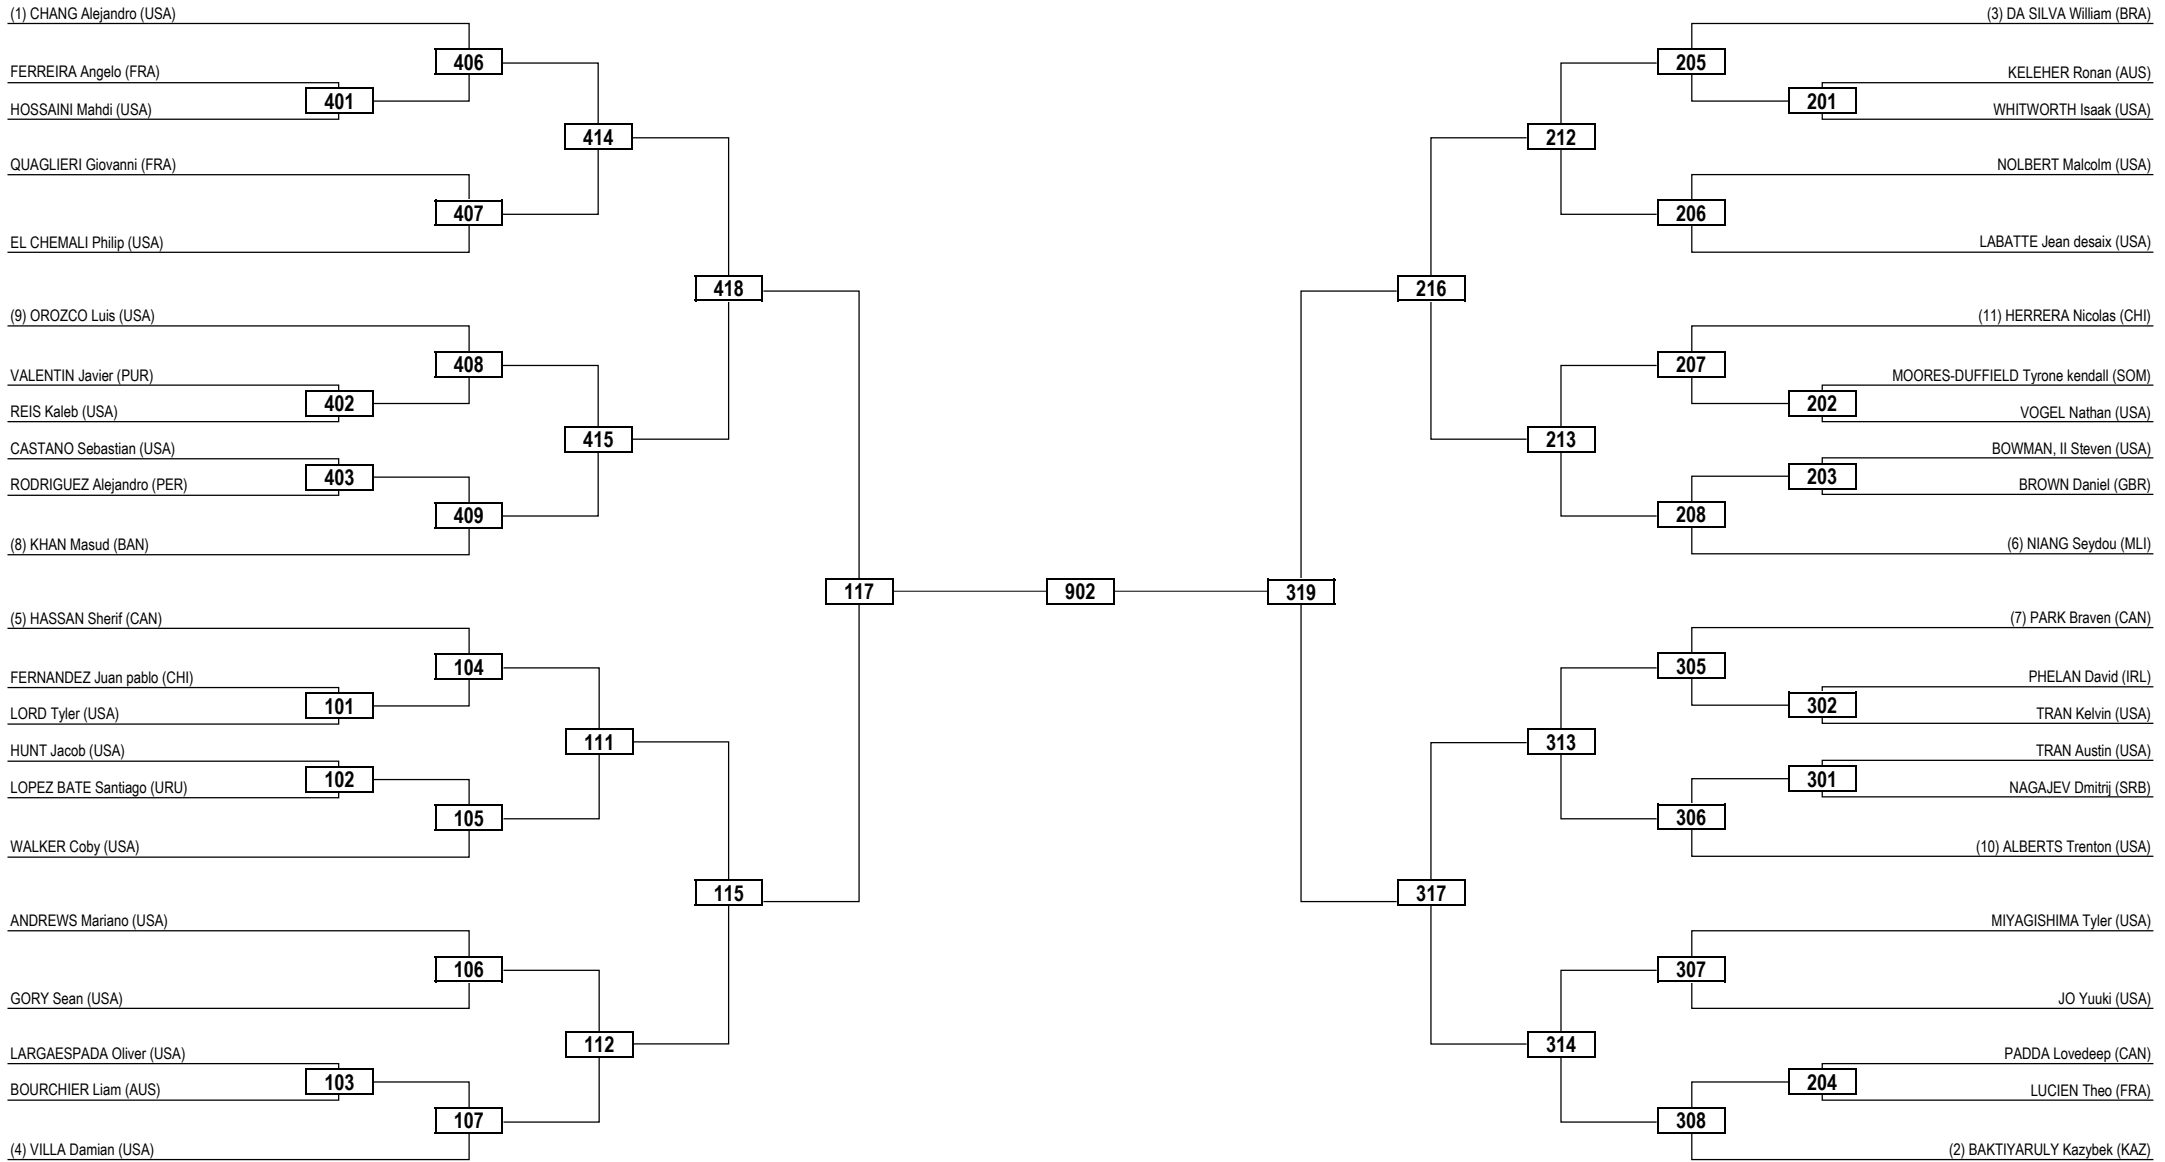

Round of 64   Round of 32   Round of 16   Quarter Finals   Semi Finals   Final   Semi Finals   Quarter Finals   Round of 16   Round of 32   Round of 64

<b>LEGEND</b>	RSC: Win by Referee Stop Contest	PTG: Win by Point Gap	SUP: Win by Superiority	DSQ: Win by Disqualification	DQB: Win by Disqualification for unsportsmanlike behavior	DWR: Double Withdrawal	R: Round
<b>(x) Seed</b>	PTF: Win by Final Score	GDP: Win by Golden Points	WDR: Win by Withdrawal	PUN: Win by Punitive Declaration	DDB: Double Disqualification for unsportsmanlike behavior	DDQ: Double Disqualification	

Round of 32   Round of 16   Quarter Finals   Semi Finals   Final   Semi Finals   Quarter Finals   Round of 16   Round of 32

<b>LEGEND</b>	RSC: Win by Referee Stop Contest	PTG: Win by Point Gap	SUP: Win by Superiority	DSQ: Win by Disqualification	DQB: Win by Disqualification for unsportsmanlike behavior	DWR: Double Withdrawal	R: Round
<b>(x) Seed</b>	PTF: Win by Final Score	GDP: Win by Golden Points	WDR: Win by Withdrawal	PUN: Win by Punitive Declaration	DDB: Double Disqualification for unsportsmanlike behavior	DDQ: Double Disqualification	

Round of 32    Round of 16    Quarter Finals    Semi Finals    Final    Semi Finals    Quarter Finals    Round of 16    Round of 32

<b>LEGEND</b>	RSC: Win by Referee Stop Contest	PTG: Win by Point Gap	SUP: Win by Superiority	DSQ: Win by Disqualification	DQB: Win by Disqualification for unsportsmanlike behavior	DWR: Double Withdrawal	R: Round
(x) <b>Seed</b>	PTF: Win by Final Score	GDP: Win by Golden Points	WDR: Win by Withdrawal	PUN: Win by Punitive Declaration	DDB: Double Disqualification for unsportsmanlike behavior	DDQ: Double Disqualification	