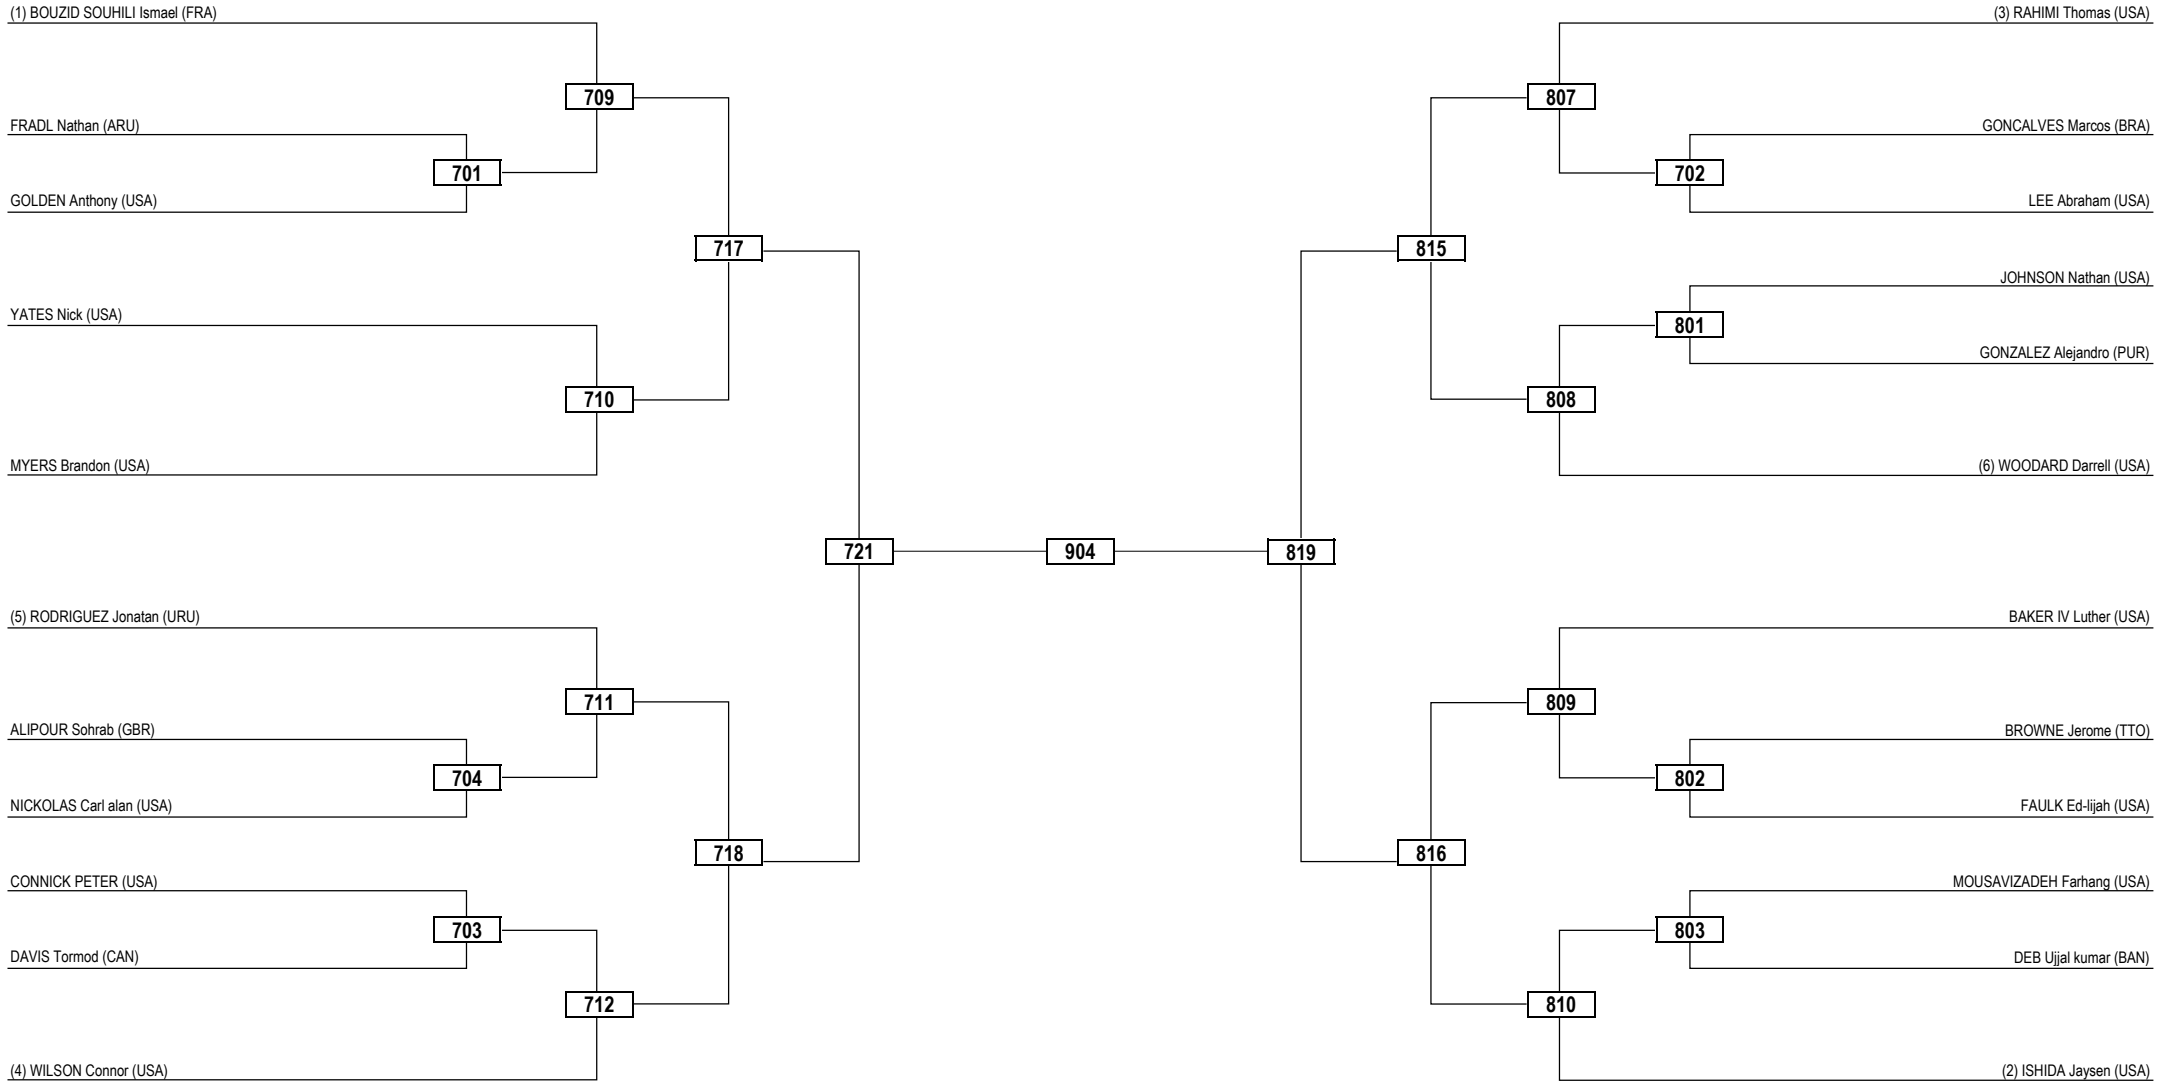

Round of 64   Round of 32   Round of 16   Quarter Finals   Semi Finals   Final   Semi Finals   Quarter Finals   Round of 16   Round of 32   Round of 64

<b>LEGEND</b>	RSC: Win by Referee Stop Contest	PTG: Win by Point Gap	SUP: Win by Superiority	DSQ: Win by Disqualification	DQB: Win by Disqualification for unsportsmanlike behavior	DWR: Double Withdrawal	R: Round
<b>(x) Seed</b>	PTF: Win by Final Score	GDP: Win by Golden Points	WDR: Win by Withdrawal	PUN: Win by Punitive Declaration	DDB: Double Disqualification for unsportsmanlike behavior	DDQ: Double Disqualification	

Round of 32   Round of 16   Quarter Finals   Semi Finals   Final   Semi Finals   Quarter Finals   Round of 16   Round of 32

<b>LEGEND</b>	RSC: Win by Referee Stop Contest	PTG: Win by Point Gap	SUP: Win by Superiority	DSQ: Win by Disqualification	DQB: Win by Disqualification for unsportsmanlike behavior	DWR: Double Withdrawal	R: Round
<b>(x) Seed</b>	PTF: Win by Final Score	GDP: Win by Golden Points	WDR: Win by Withdrawal	PUN: Win by Punitive Declaration	DDB: Double Disqualification for unsportsmanlike behavior	DDQ: Double Disqualification	

Round of 32    Round of 16    Quarter Finals    Semi Finals    Final    Semi Finals    Quarter Finals    Round of 16    Round of 32

<b>LEGEND</b>	RSC: Win by Referee Stop Contest	PTG: Win by Point Gap	SUP: Win by Superiority	DSQ: Win by Disqualification	DQB: Win by Disqualification for unsportsmanlike behavior	DWR: Double Withdrawal	R: Round
(x) <b>Seed</b>	PTF: Win by Final Score	GDP: Win by Golden Points	WDR: Win by Withdrawal	PUN: Win by Punitive Declaration	DDB: Double Disqualification for unsportsmanlike behavior	DDQ: Double Disqualification	