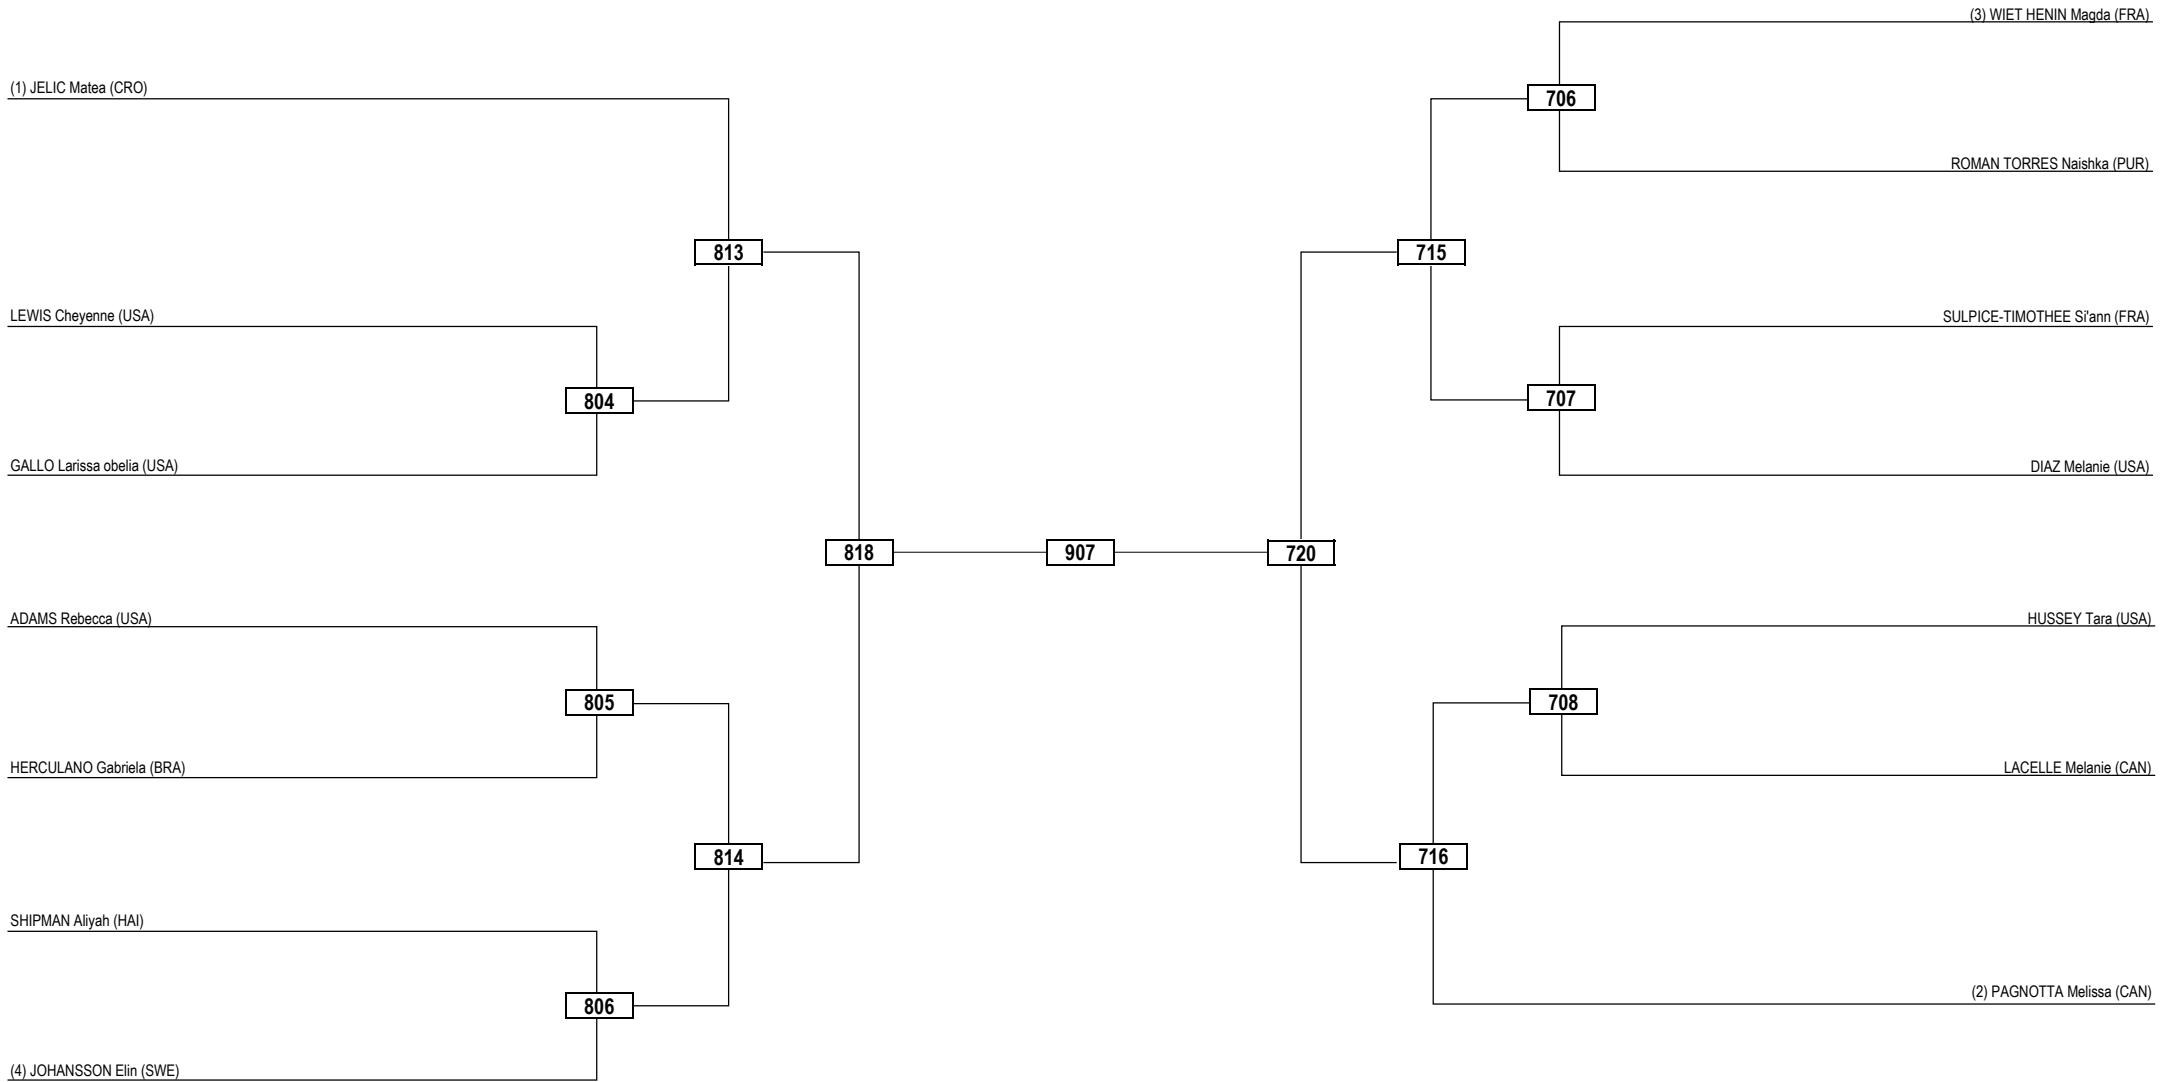

Round of 16   Quarter Finals   Semi Finals   Final   Semi Finals   Quarter Finals   Round of 16

LEGEND	RSC: Win by Referee Stop Contest	PTG: Win by Point Gap	SUP: Win by Superiority	DSQ: Win by Disqualification	DQB: Win by Disqualification for unsportsmanlike behavior	DWR: Double Withdrawal	R: Round
(x) Seed	PTF: Win by Final Score	GDP: Win by Golden Points	WDR: Win by Withdrawal	PUN: Win by Punitive Declaration	DDB: Double Disqualification for unsportsmanlike behavior	DDQ: Double Disqualification