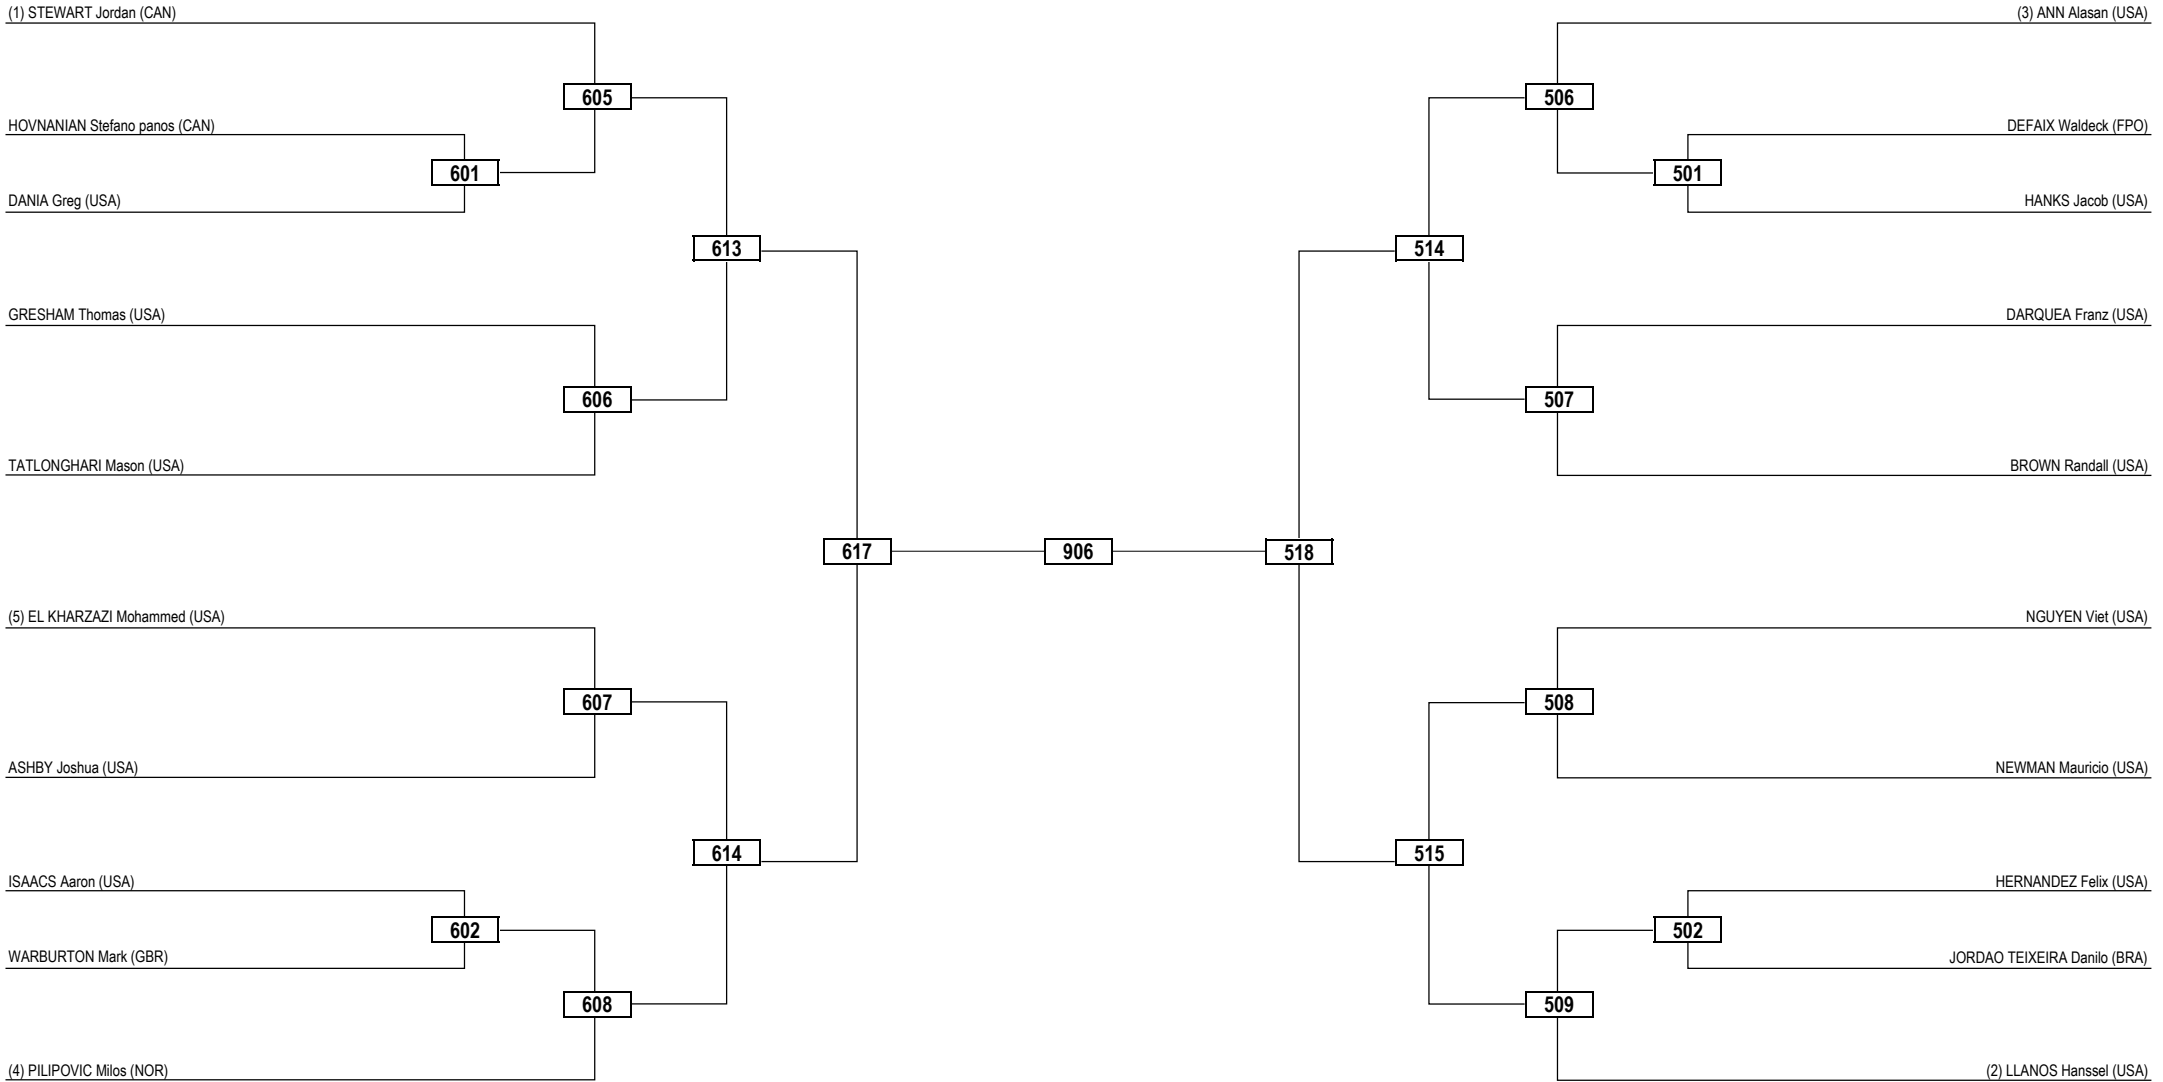

Round of 64   Round of 32   Round of 16   Quarter Finals   Semi Finals   Final   Semi Finals   Quarter Finals   Round of 16   Round of 32   Round of 64

<b>LEGEND</b>	RSC: Win by Referee Stop Contest	PTG: Win by Point Gap	SUP: Win by Superiority	DSQ: Win by Disqualification	DQB: Win by Disqualification for unsportsmanlike behavior	DWR: Double Withdrawal	R: Round
<b>(x) Seed</b>	PTF: Win by Final Score	GDP: Win by Golden Points	WDR: Win by Withdrawal	PUN: Win by Punitive Declaration	DDB: Double Disqualification for unsportsmanlike behavior	DDQ: Double Disqualification	

Round of 32   Round of 16   Quarter Finals   Semi Finals   Final   Semi Finals   Quarter Finals   Round of 16   Round of 32

<b>LEGEND</b>	RSC: Win by Referee Stop Contest	PTG: Win by Point Gap	SUP: Win by Superiority	DSQ: Win by Disqualification	DQB: Win by Disqualification for unsportsmanlike behavior	DWR: Double Withdrawal	R: Round
<b>(x) Seed</b>	PTF: Win by Final Score	GDP: Win by Golden Points	WDR: Win by Withdrawal	PUN: Win by Punitive Declaration	DDB: Double Disqualification for unsportsmanlike behavior	DDQ: Double Disqualification	

Round of 32    Round of 16    Quarter Finals    Semi Finals    Final    Semi Finals    Quarter Finals    Round of 16    Round of 32

<b>LEGEND</b>	RSC: Win by Referee Stop Contest	PTG: Win by Point Gap	SUP: Win by Superiority	DSQ: Win by Disqualification	DQB: Win by Disqualification for unsportsmanlike behavior	DWR: Double Withdrawal	R: Round
(x) <b>Seed</b>	PTF: Win by Final Score	GDP: Win by Golden Points	WDR: Win by Withdrawal	PUN: Win by Punitive Declaration	DDB: Double Disqualification for unsportsmanlike behavior	DDQ: Double Disqualification	