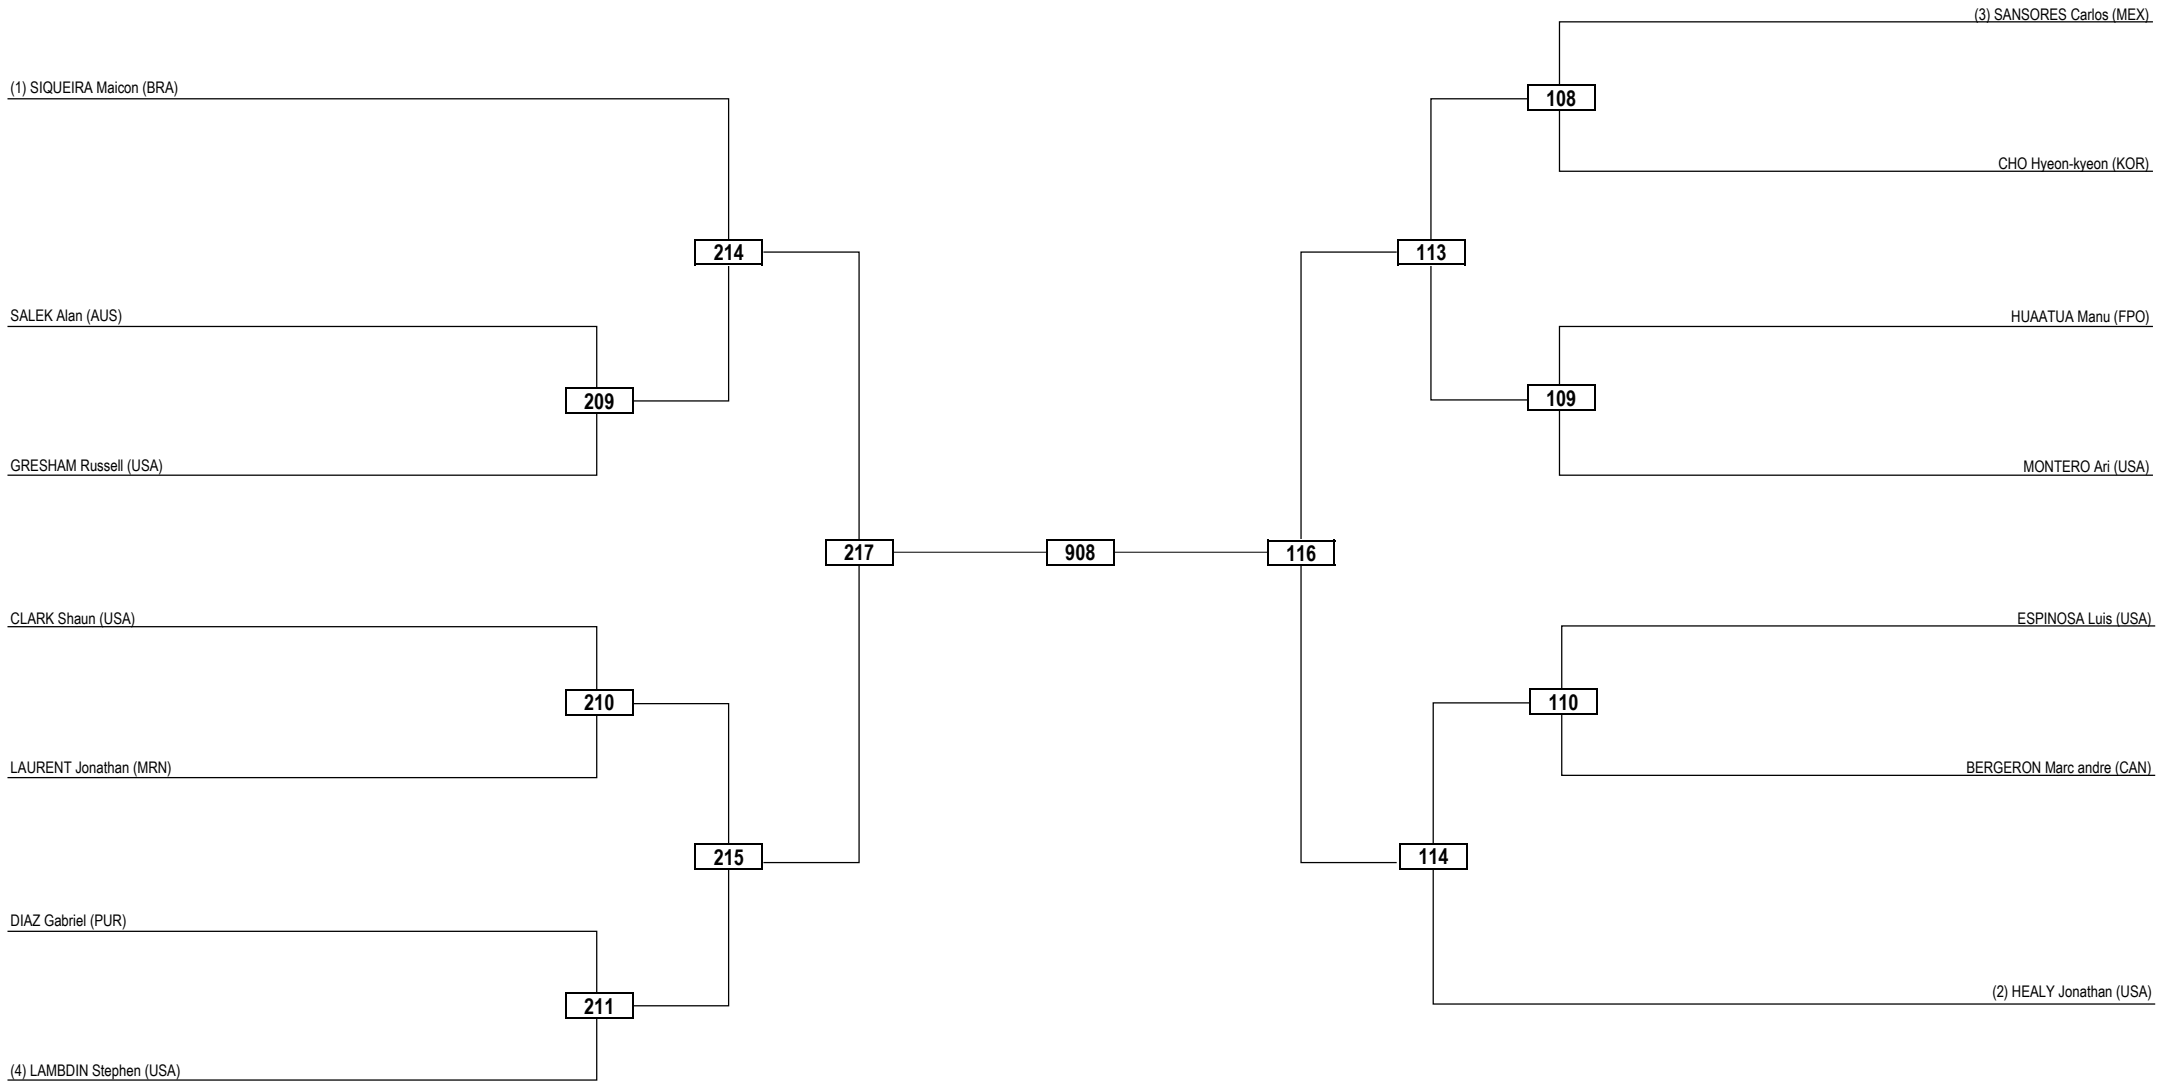

Round of 32   Round of 16   Quarter Finals   Semi Finals   Final   Semi Finals   Quarter Finals   Round of 16   Round of 32

<b>LEGEND</b>	RSC: Win by Referee Stop Contest	PTG: Win by Point Gap	SUP: Win by Superiority	DSQ: Win by Disqualification	DQB: Win by Disqualification for unsportsmanlike behavior	DWR: Double Withdrawal	R: Round
<b>(x) Seed</b>	PTF: Win by Final Score	GDP: Win by Golden Points	WDR: Win by Withdrawal	PUN: Win by Punitive Declaration	DDB: Double Disqualification for unsportsmanlike behavior	DDQ: Double Disqualification	

Round of 32    Round of 16    Quarter Finals    Semi Finals    Final    Semi Finals    Quarter Finals    Round of 16    Round of 32

<b>LEGEND</b>	RSC: Win by Referee Stop Contest	PTG: Win by Point Gap	SUP: Win by Superiority	DSQ: Win by Disqualification	DQB: Win by Disqualification for unsportsmanlike behavior	DWR: Double Withdrawal	R: Round
(x) <b>Seed</b>	PTF: Win by Final Score	GDP: Win by Golden Points	WDR: Win by Withdrawal	PUN: Win by Punitive Declaration	DDB: Double Disqualification for unsportsmanlike behavior	DDQ: Double Disqualification	

Round of 16    Quarter Finals    Semi Finals    Final    Semi Finals    Quarter Finals    Round of 16

<b>LEGEND</b>	RSC: Win by Referee Stop Contest	PTG: Win by Point Gap	SUP: Win by Superiority	DSQ: Win by Disqualification	DQB: Win by Disqualification for unsportsmanlike behavior	DWR: Double Withdrawal	R: Round
<b>(x) Seed</b>	PTF: Win by Final Score	GDP: Win by Golden Points	WDR: Win by Withdrawal	PUN: Win by Punitive Declaration	DDB: Double Disqualification for unsportsmanlike behavior	DDQ: Double Disqualification	