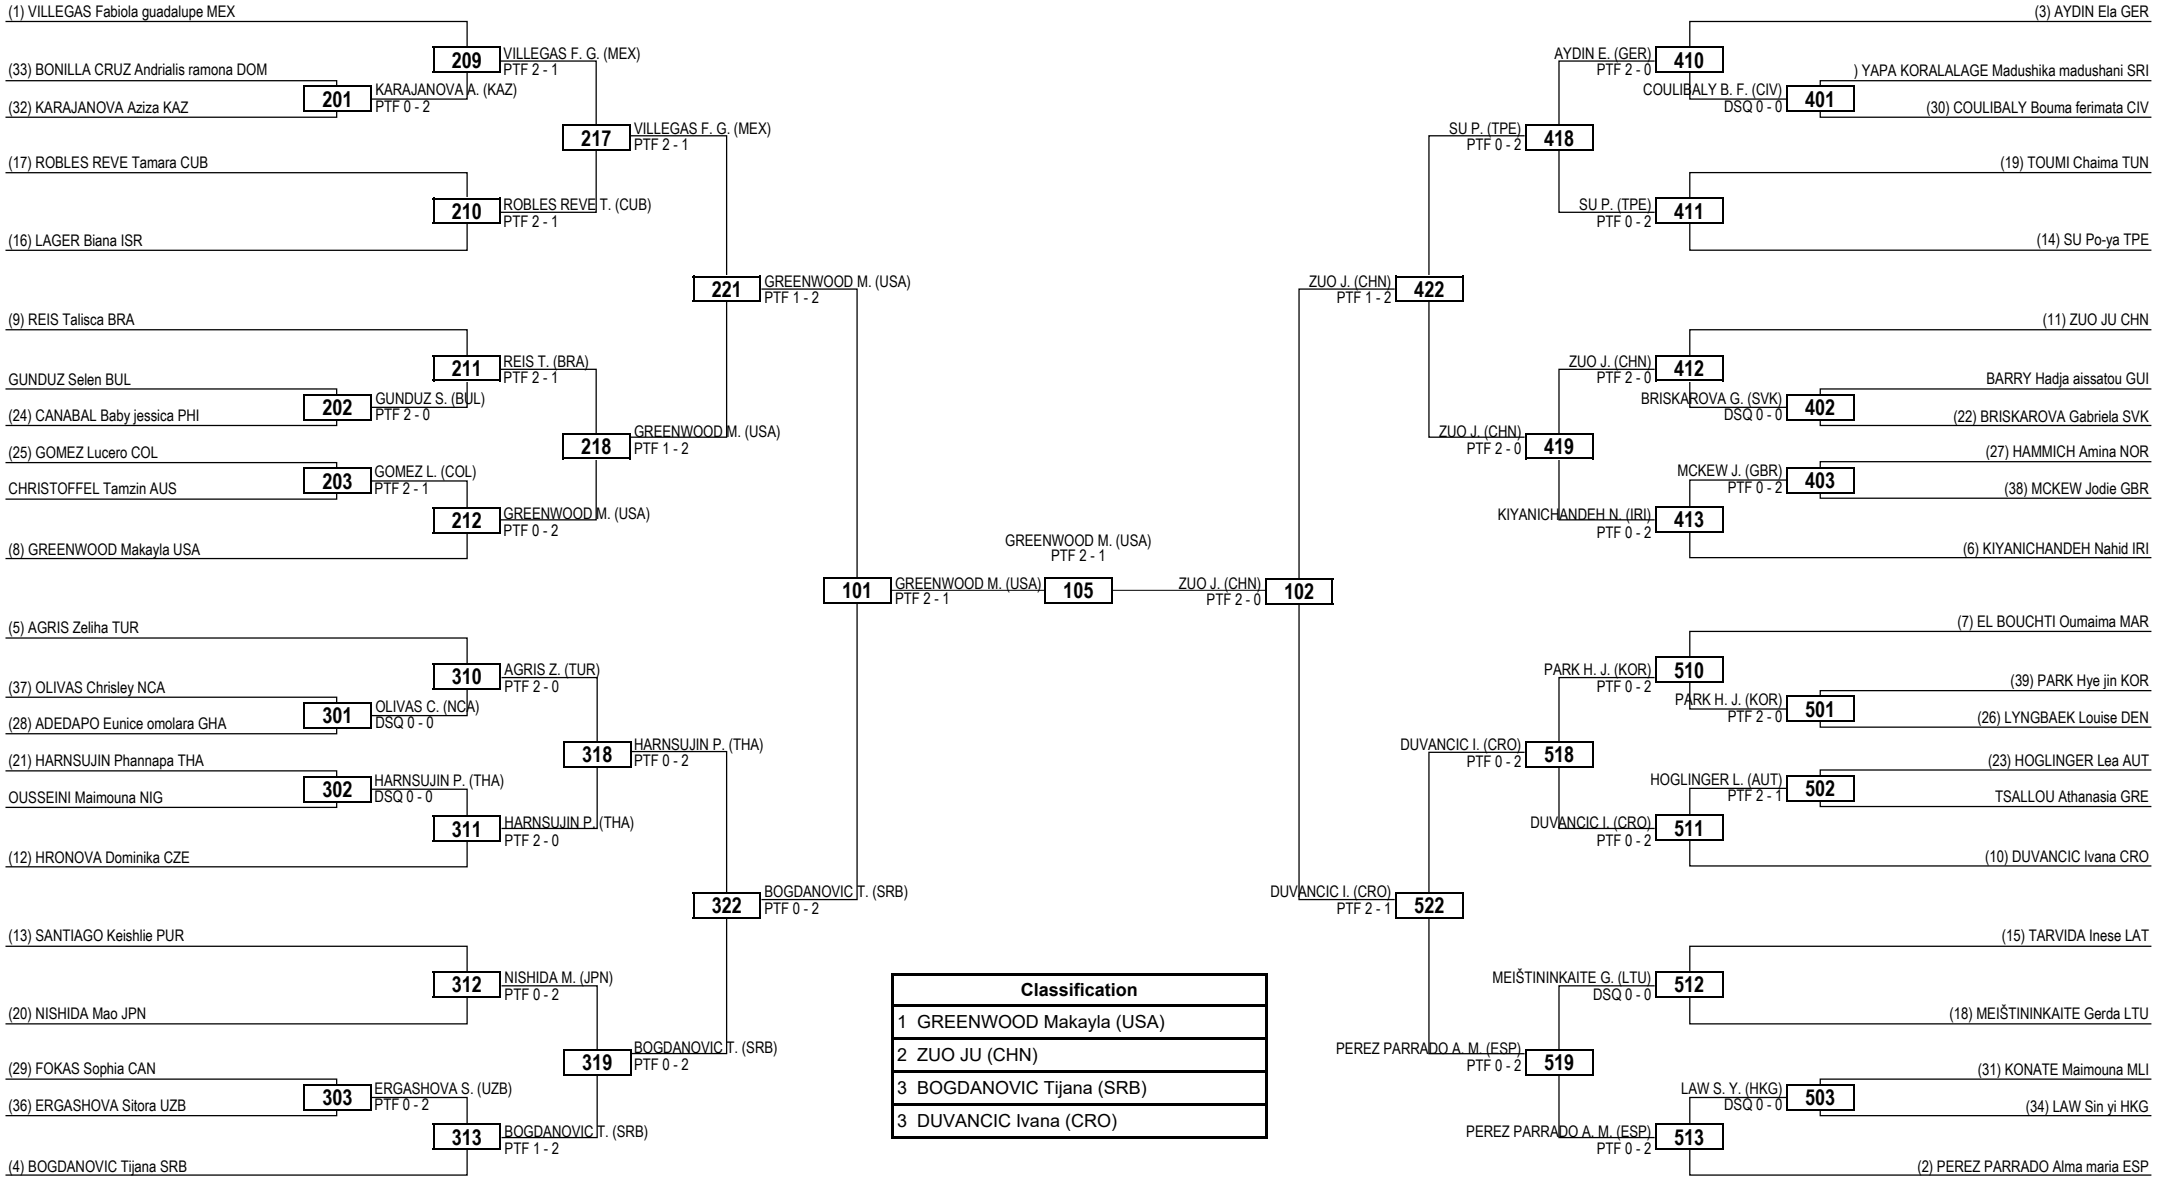

Round of 64 Round of 32 Round of 16 Quarterfinals Semifinals Final Semifinals Quarterfinals Round of 16 Round of 32 Round of 64

LEGEND RSC: Win by Referee Stop the Contest WDR: Win by Withdrawal DQB: Win by Disqualification for unsportsmanlike behavior
 (x) Seed PTF: Win by Final Score DSQ: Win by Disqualification R: Round