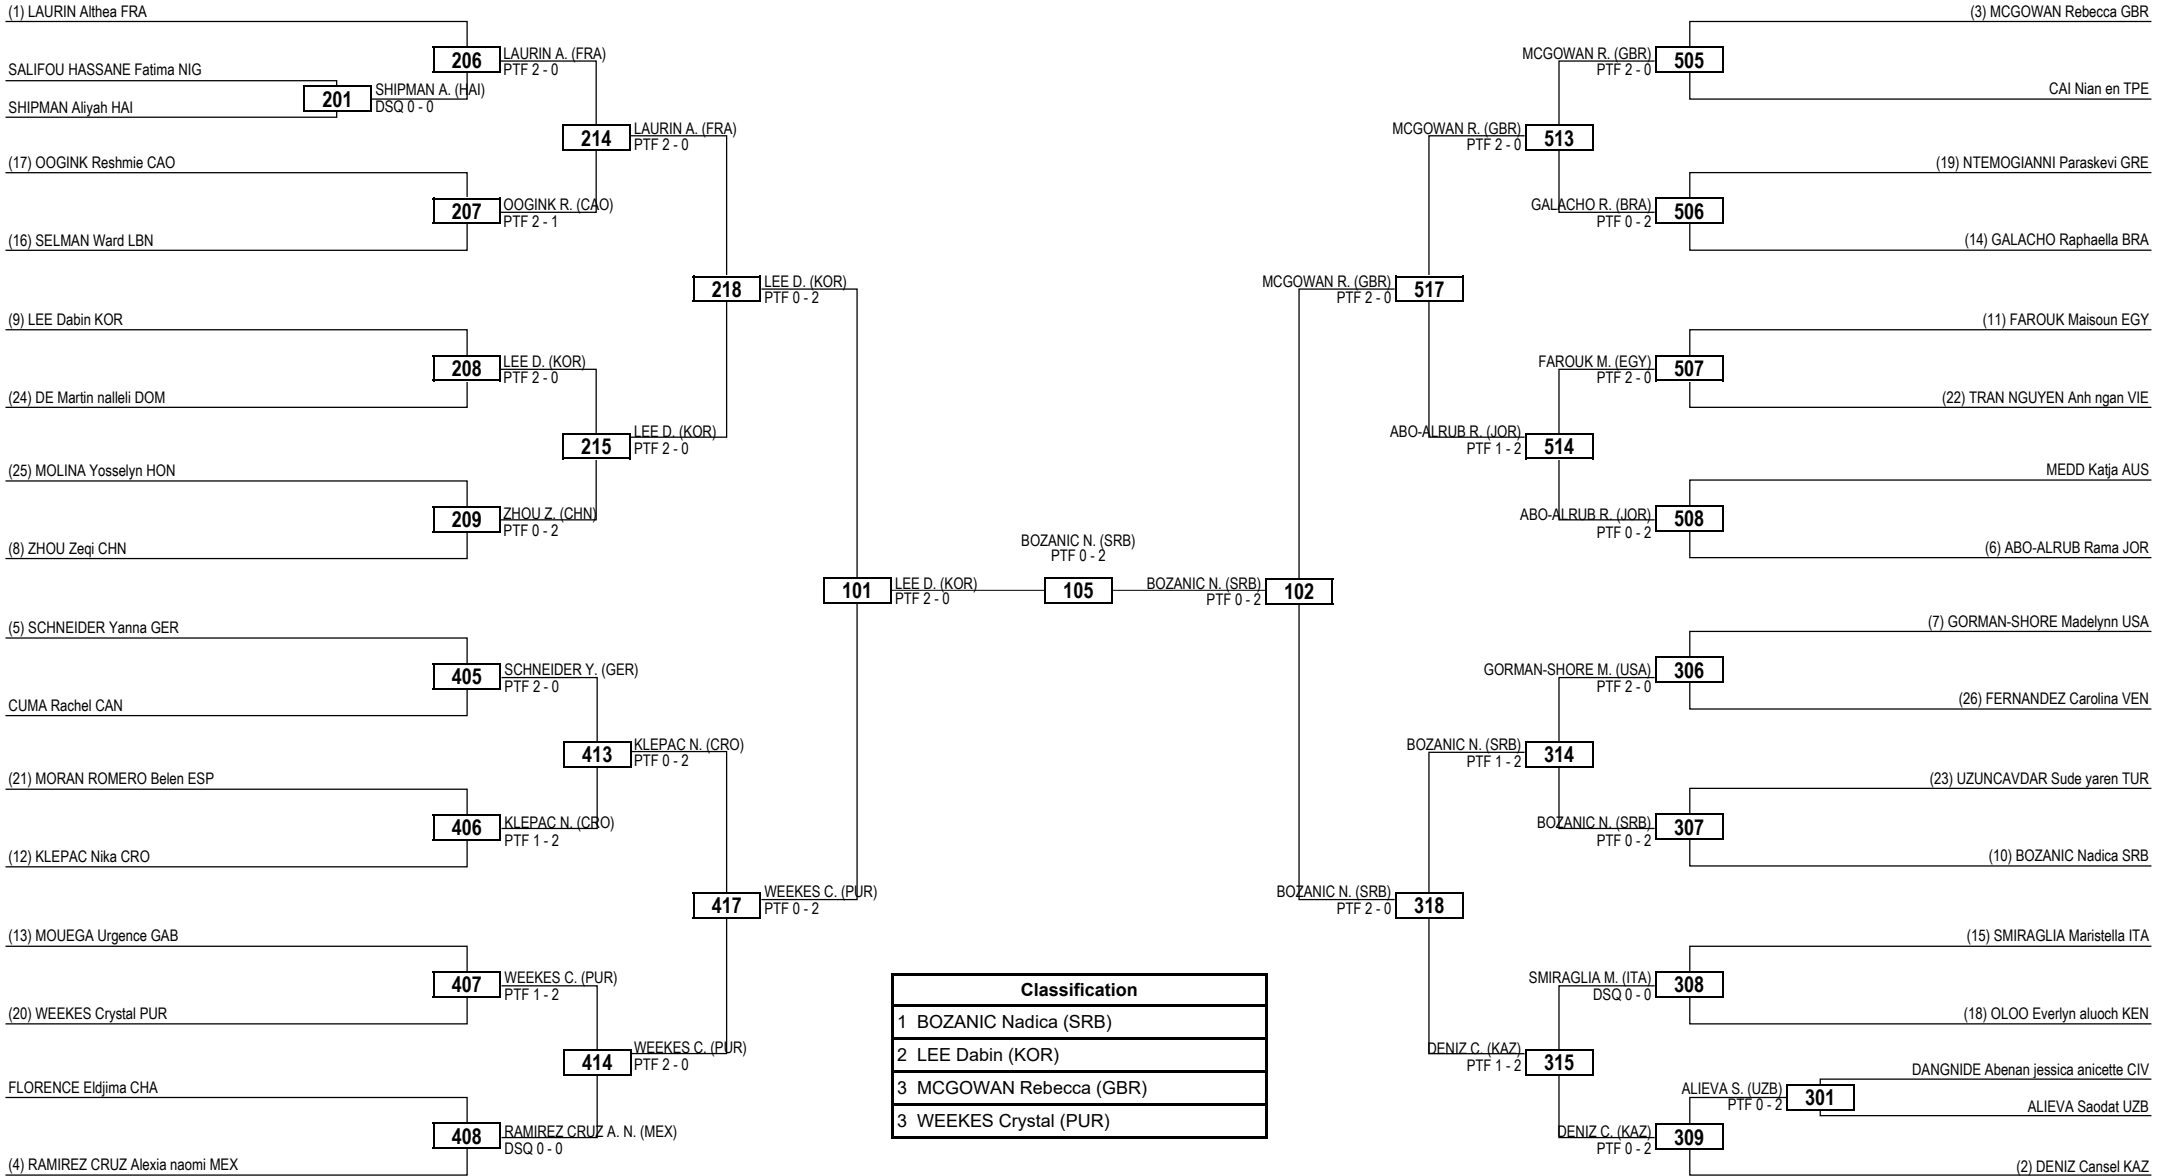

Round of 64 Round of 32 Round of 16 Quarterfinals Semifinals Final Semifinals Quarterfinals Round of 16 Round of 32 Round of 64

LEGEND RSC: Win by Referee Stop the Contest WDR: Win by Withdrawal DQB: Win by Disqualification for unsportsmanlike behavior
 (x) Seed PTF: Win by Final Score DSQ: Win by Disqualification R: Round