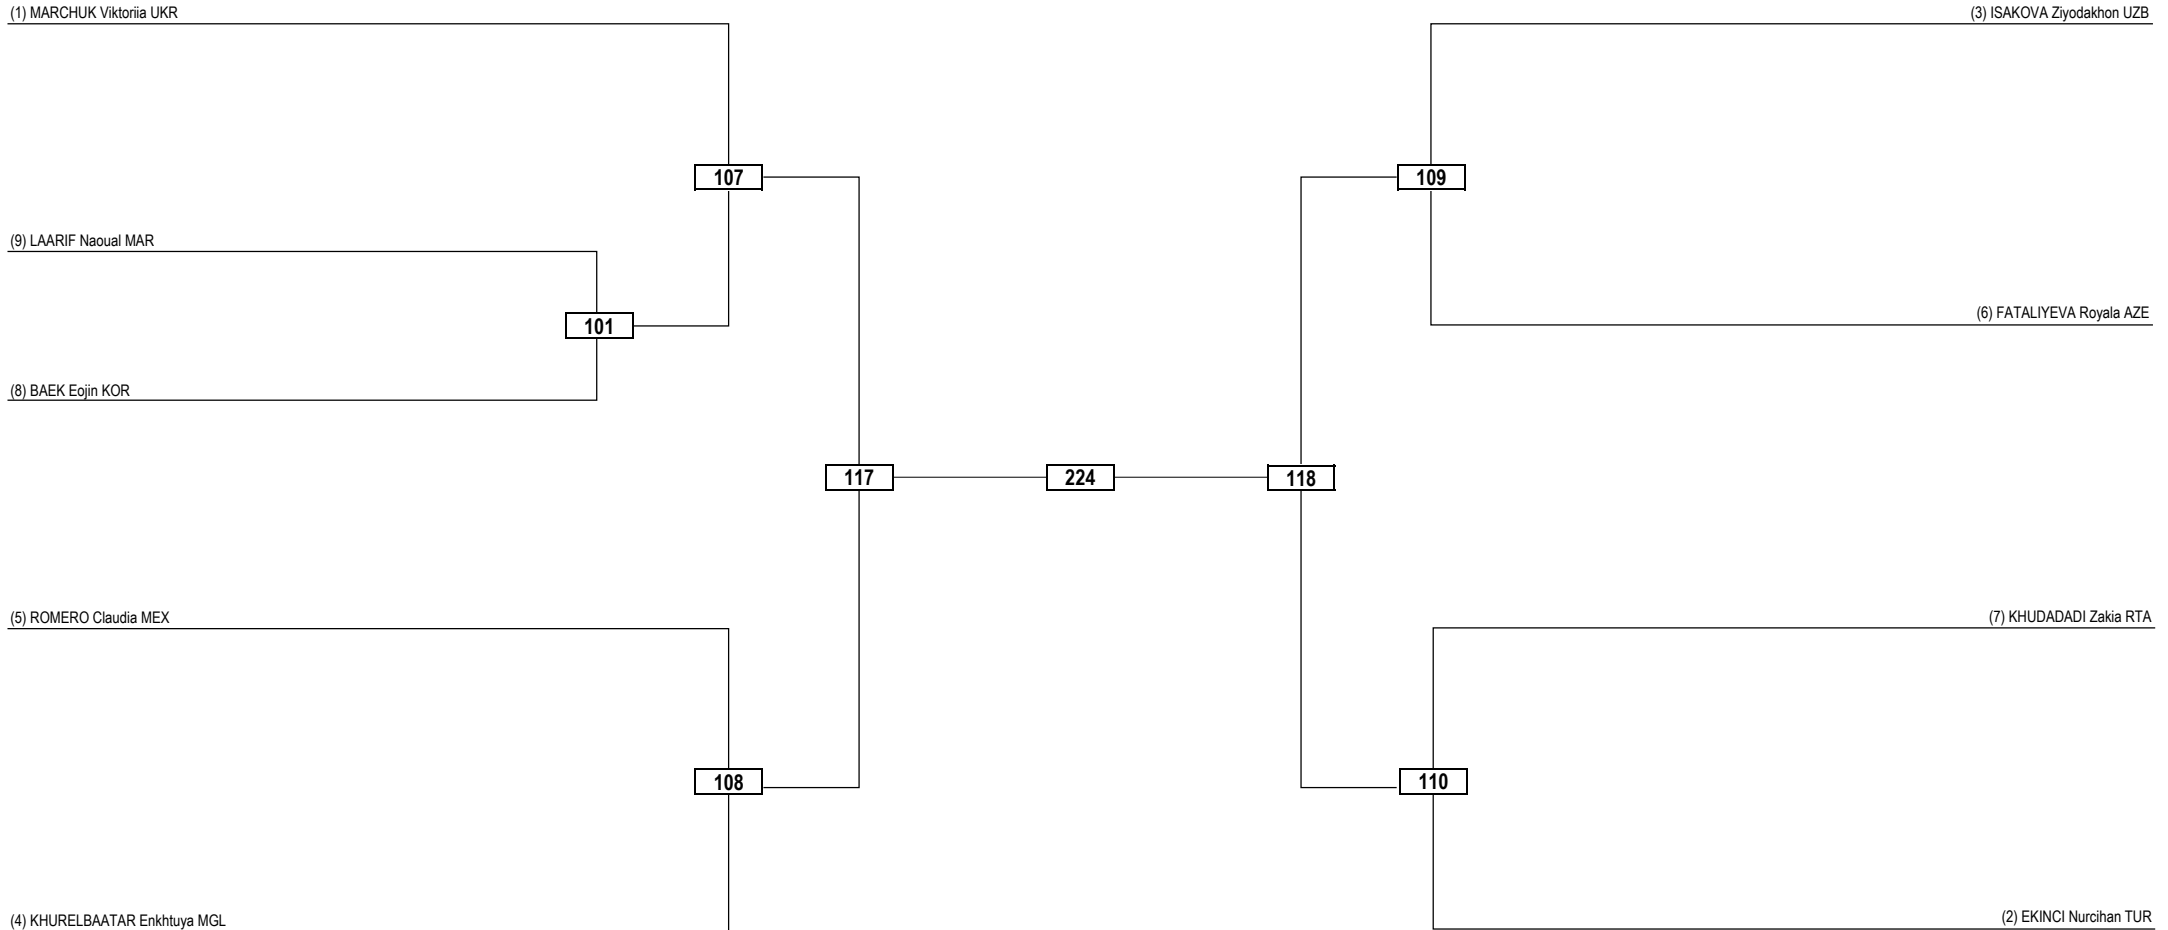

Round of 16   Quarterfinals   Semifinals   Final   Semifinals   Quarterfinals   Round of 16

LEGEND	RSC: Win by Referee Stop Contest	PTG: Win by Point Gap	SUP: Win by Superiority	DSQ: Win by Disqualification	DQB: Win by Disqualification for unsportsmanlike behavior	DWR: Double Withdrawal	R: Round
(x) Seed	PTF: Win by Final Score	GDP: Win by Golden Points	WDR: Win by Withdrawal	PUN: Win by Punitive Declaration	DDB: Double Disqualification for unsportsmanlike behavior	DDQ: Double Disqualification