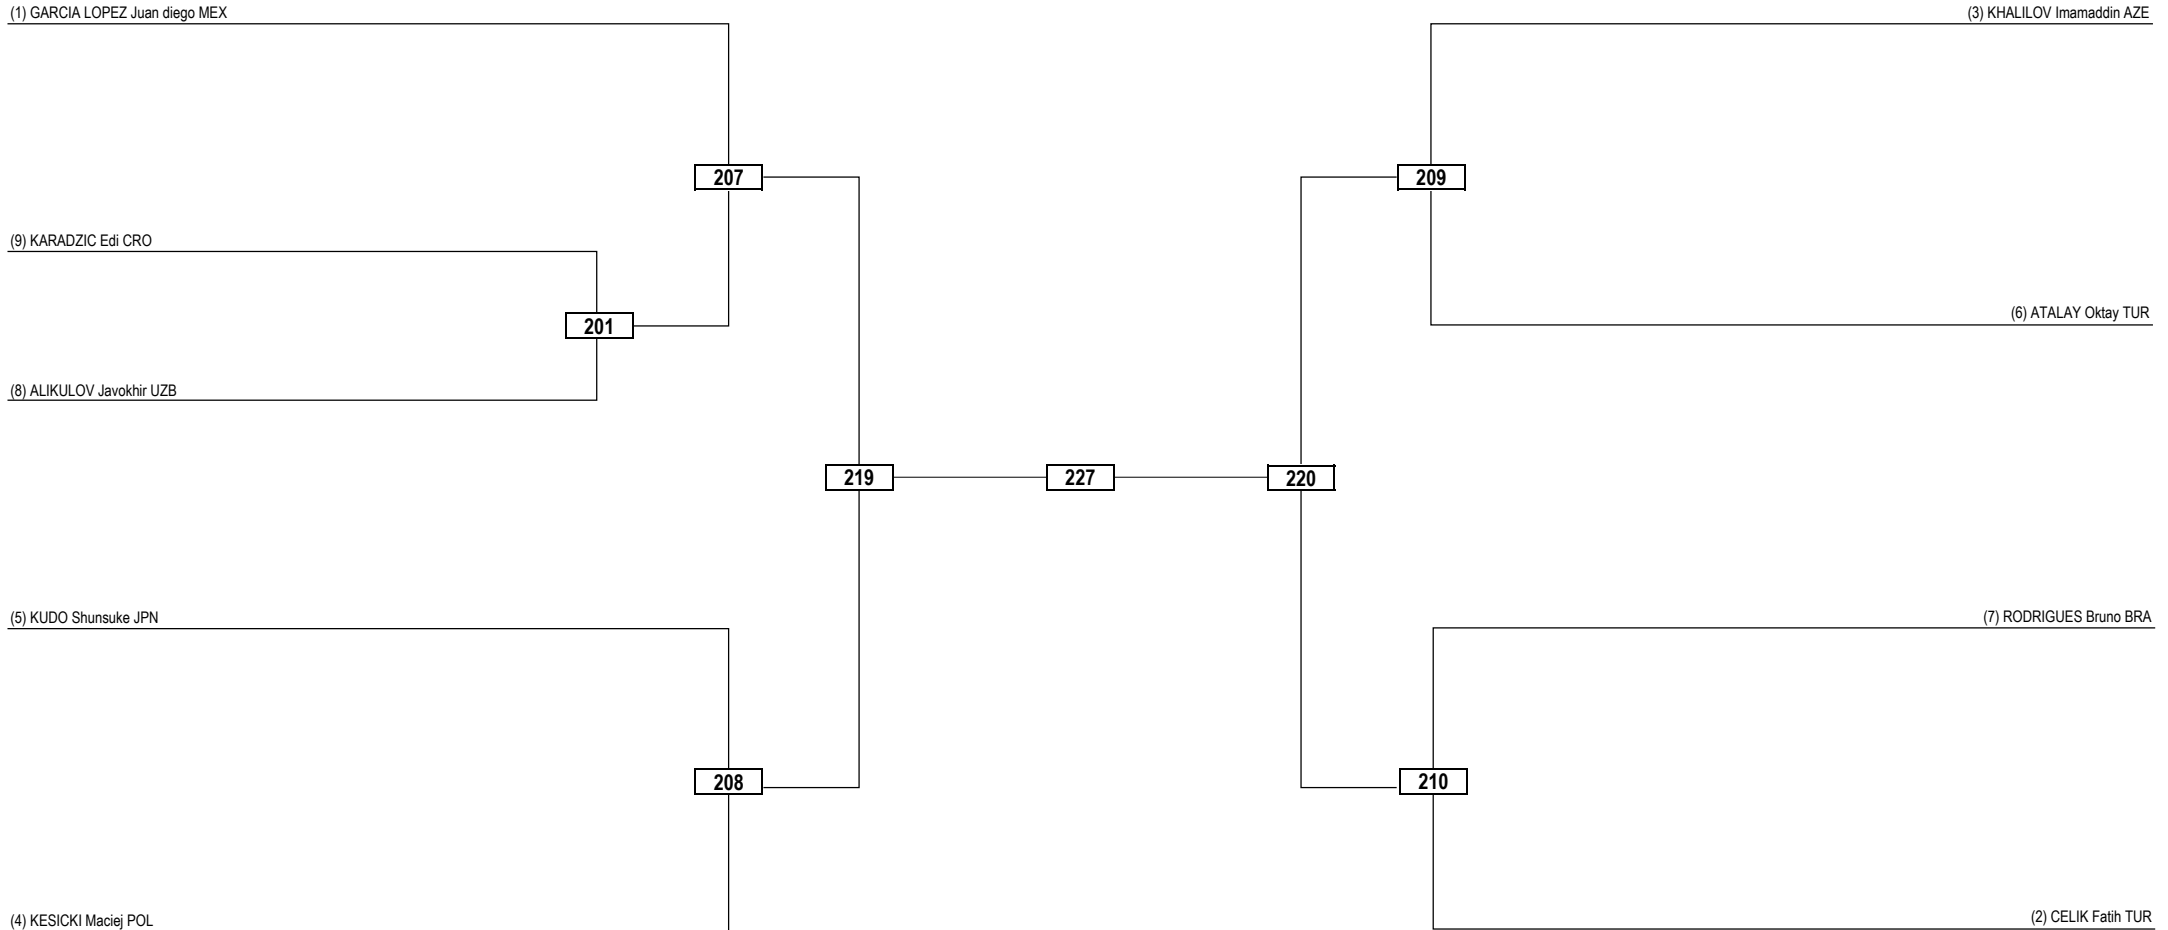

Round of 16 Quarterfinals Semifinals Final Semifinals Quarterfinals Round of 16

LEGEND	RSC: Win by Referee Stop Contest	PTG: Win by Point Gap	SUP: Win by Superiority	DSQ: Win by Disqualification	DQB: Win by Disqualification for unsportsmanlike behavior	DWR: Double Withdrawal	R: Round
(x) Seed	PTF: Win by Final Score	GDP: Win by Golden Points	WDR: Win by Withdrawal	PUN: Win by Punitive Declaration	DDB: Double Disqualification for unsportsmanlike behavior	DDQ: Double Disqualification	