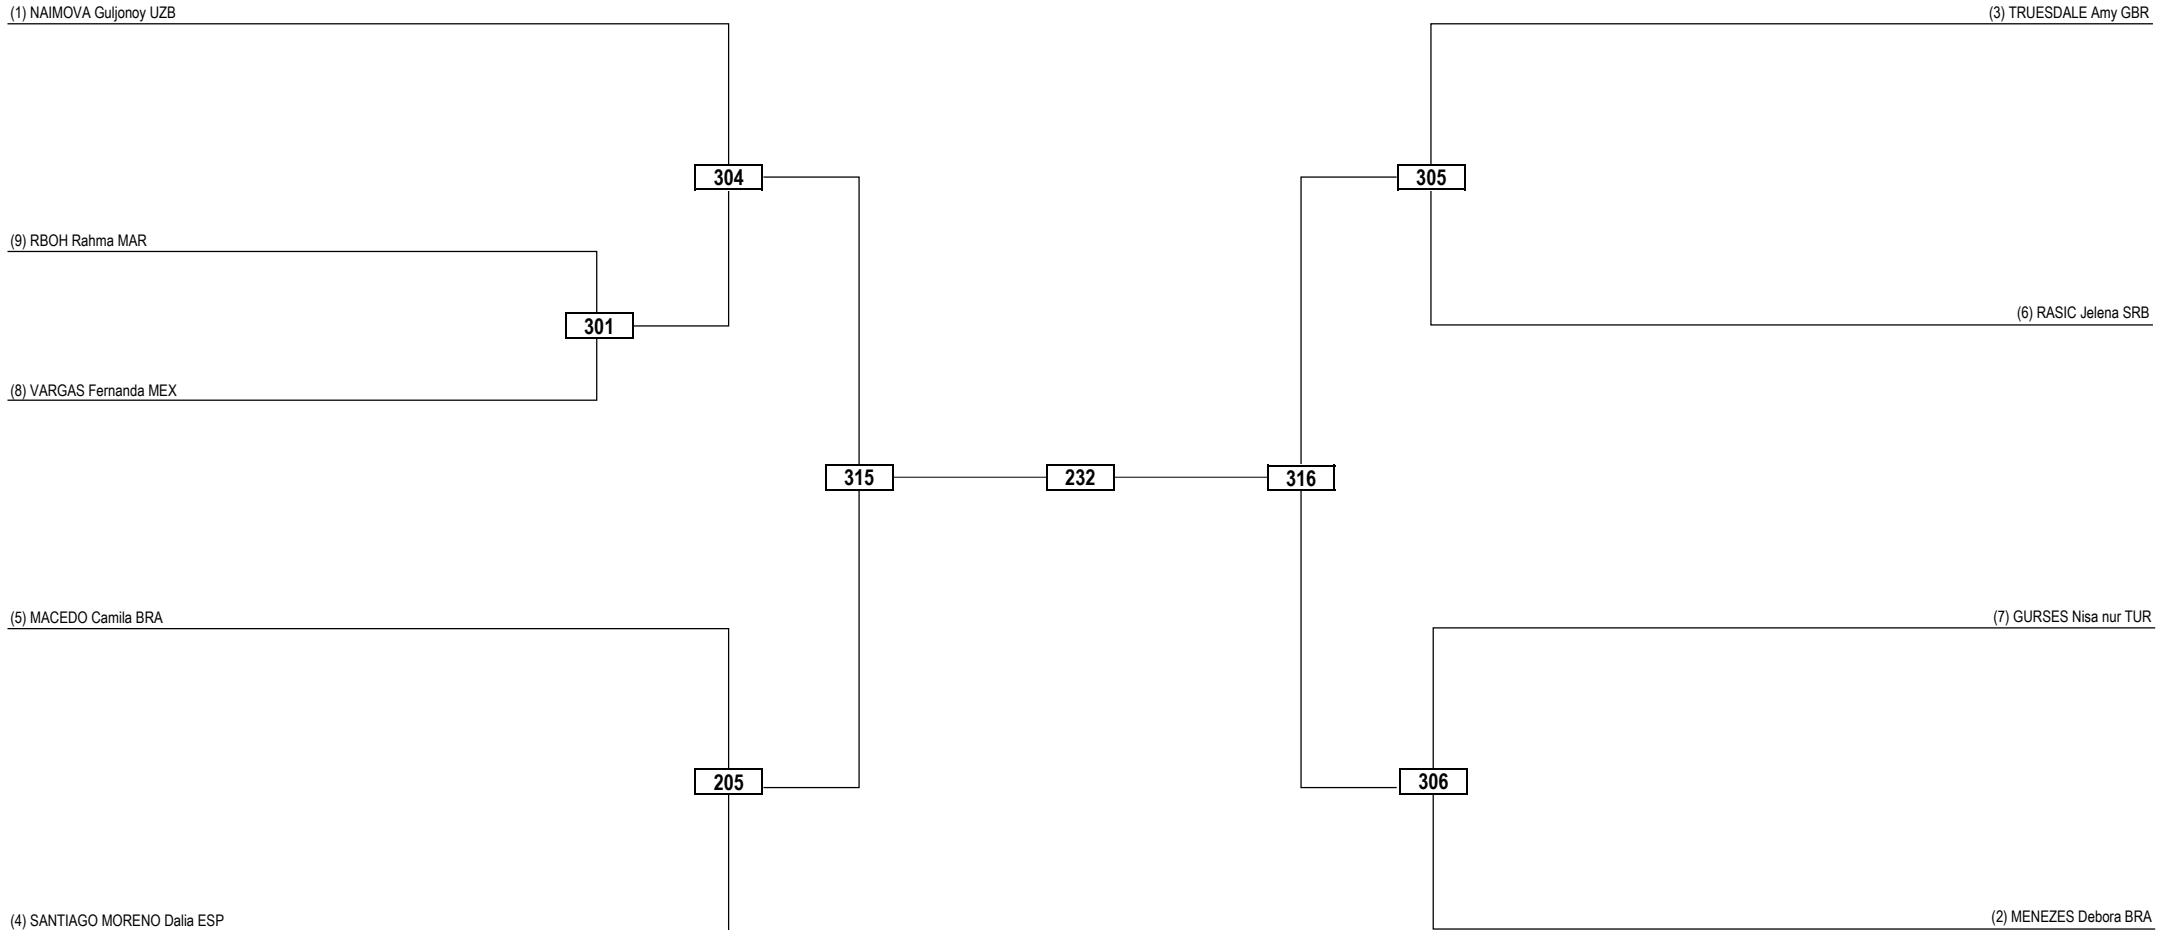

Round of 16   Quarterfinals   Semifinals   Final   Semifinals   Quarterfinals   Round of 16

LEGEND	RSC: Win by Referee Stop Contest	PTG: Win by Point Gap	SUP: Win by Superiority	DSQ: Win by Disqualification	DQB: Win by Disqualification for unsportsmanlike behavior	DWR: Double Withdrawal	R: Round
(x) Seed	PTF: Win by Final Score	GDP: Win by Golden Points	WDR: Win by Withdrawal	PUN: Win by Punitive Declaration	DDB: Double Disqualification for unsportsmanlike behavior	DDQ: Double Disqualification