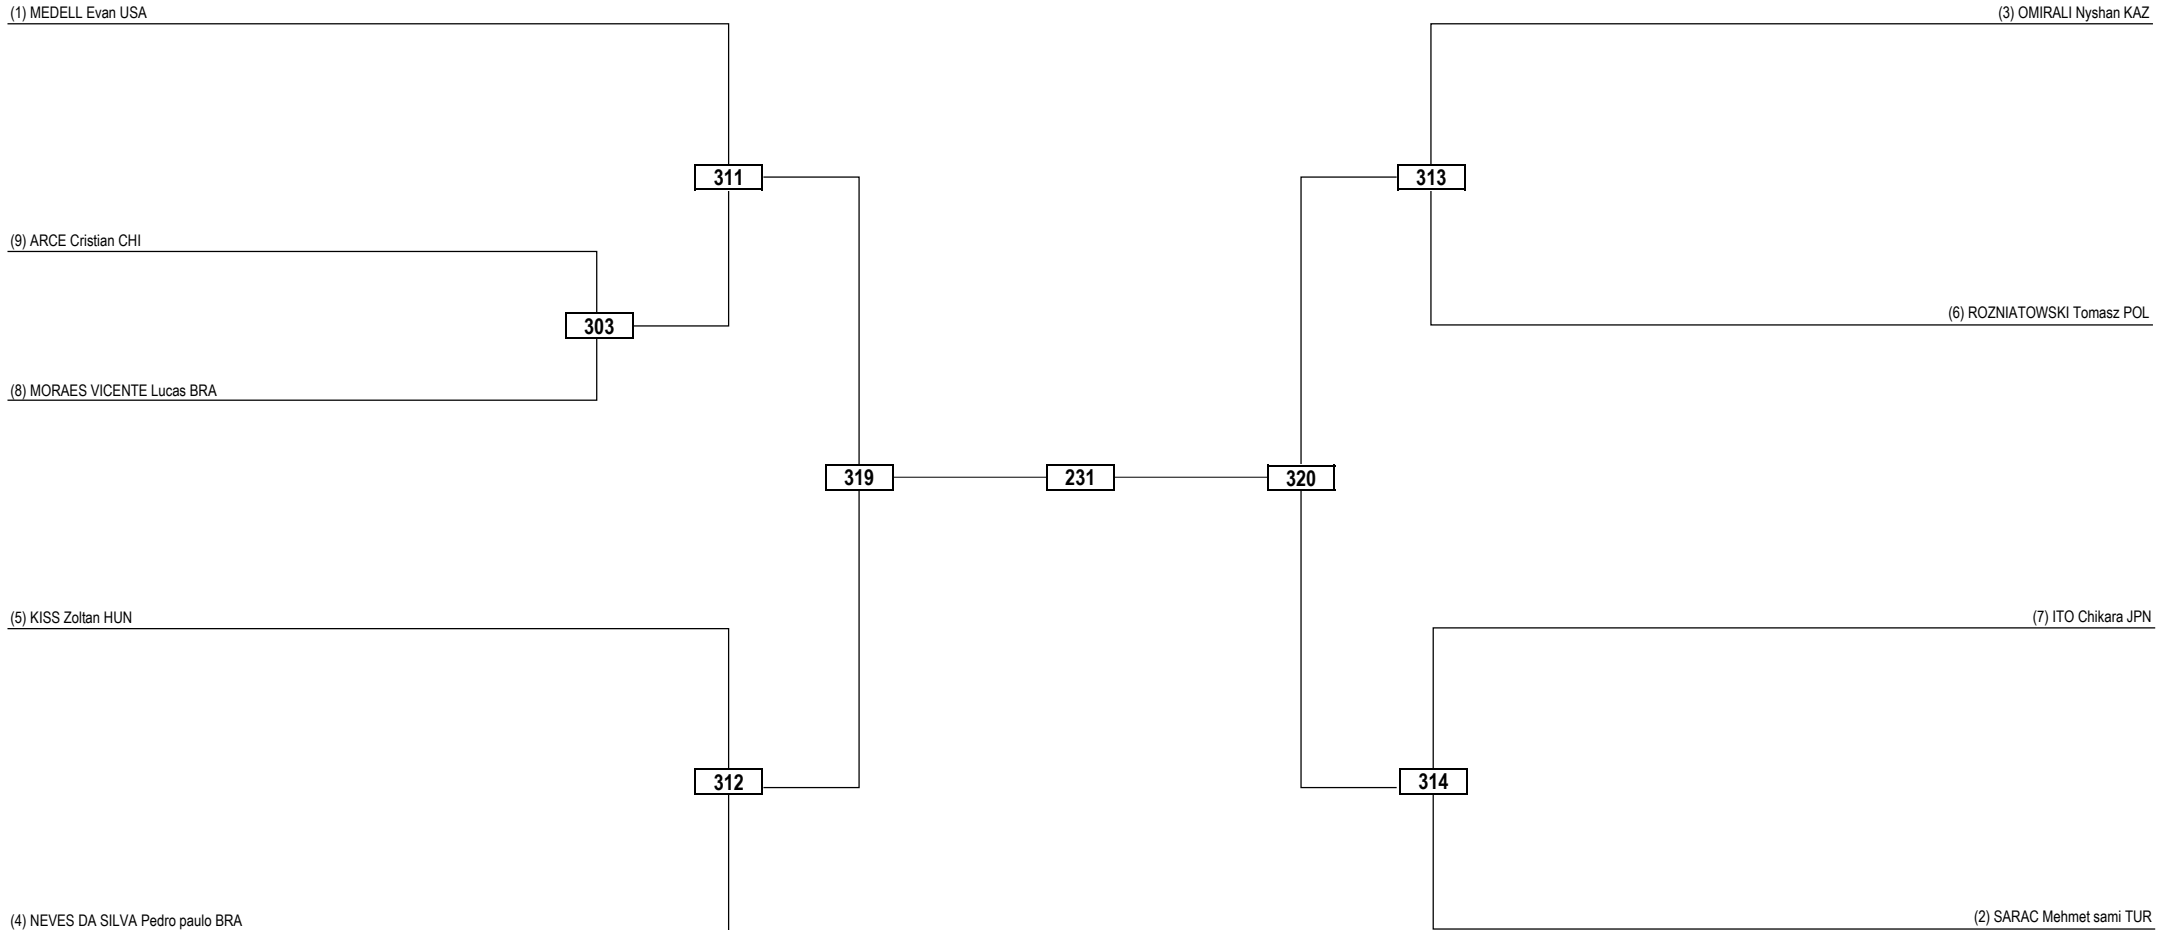

Round of 16 Quarterfinals Semifinals Final Semifinals Quarterfinals Round of 16

LEGEND	RSC: Win by Referee Stop Contest	PTG: Win by Point Gap	SUP: Win by Superiority	DSQ: Win by Disqualification	DQB: Win by Disqualification for unsportsmanlike behavior	DWR: Double Withdrawal	R: Round
(x) Seed	PTF: Win by Final Score	GDP: Win by Golden Points	WDR: Win by Withdrawal	PUN: Win by Punitive Declaration	DDB: Double Disqualification for unsportsmanlike behavior	DDQ: Double Disqualification	