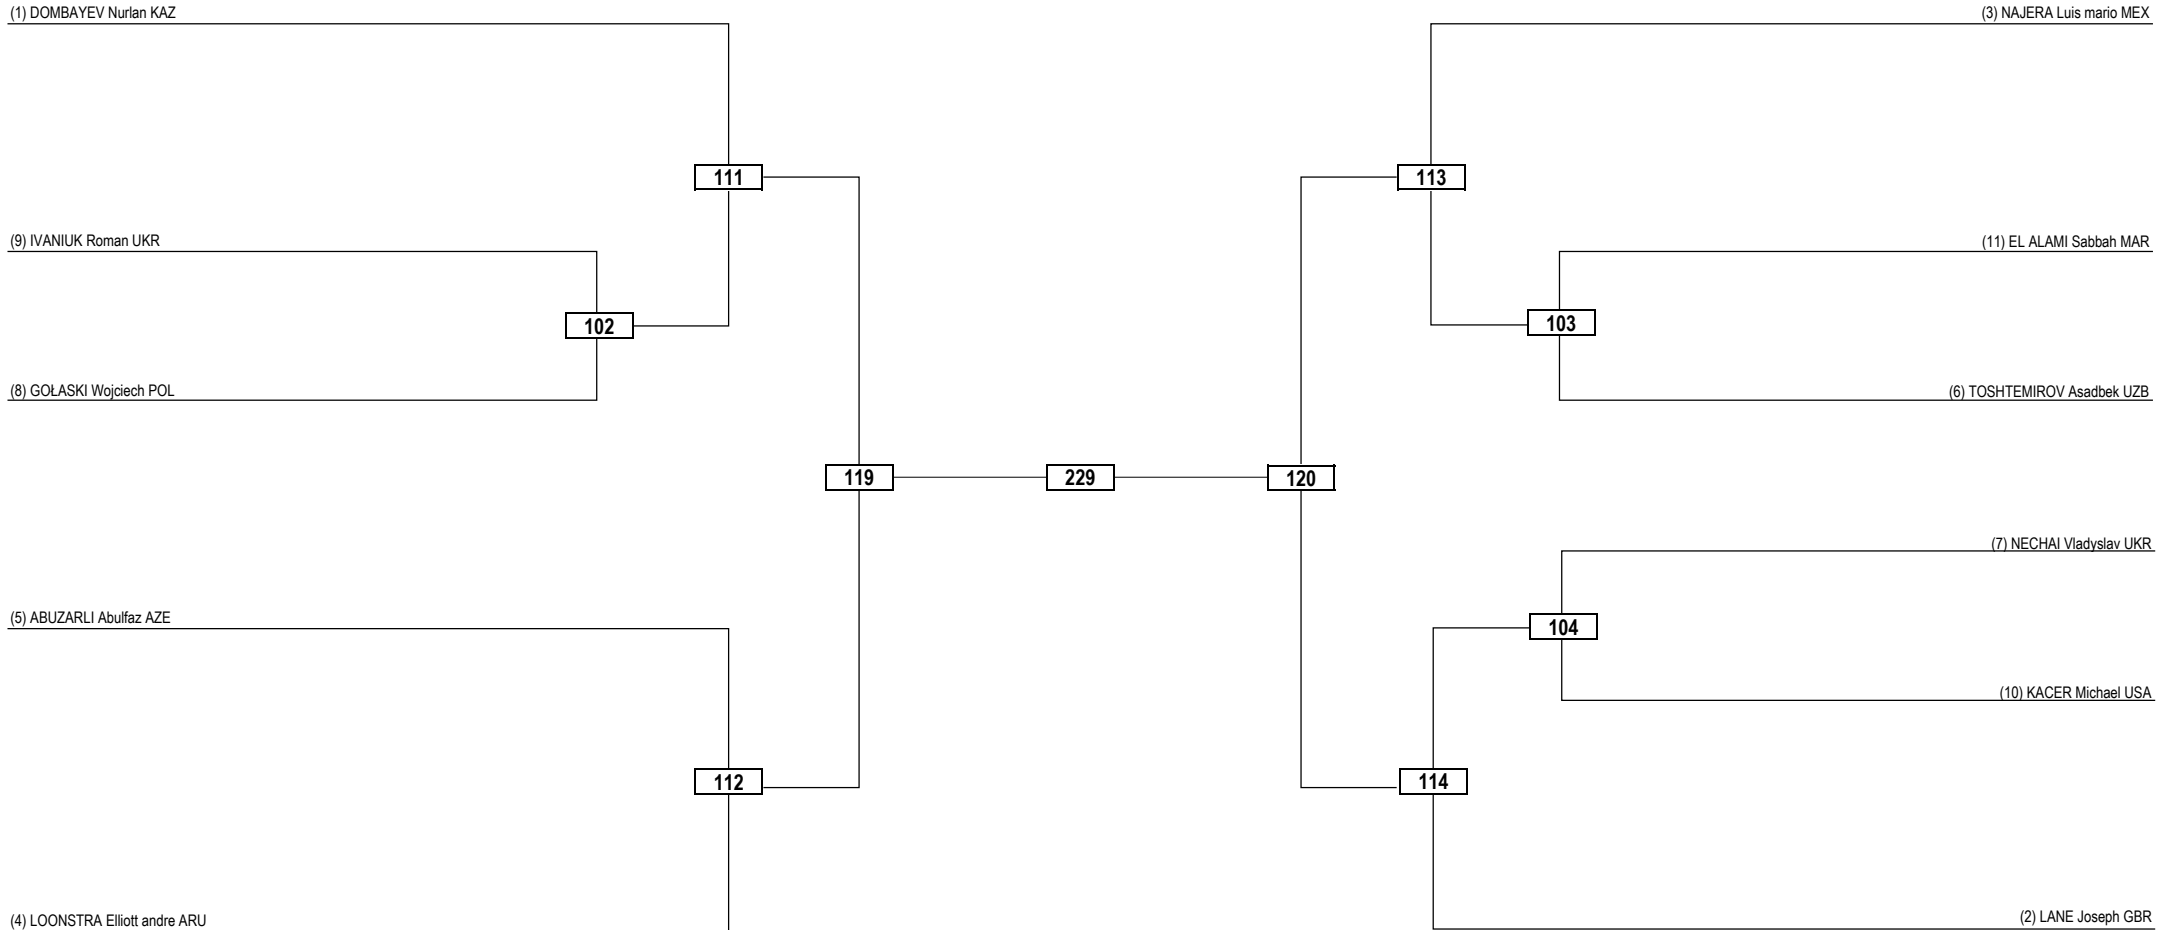

Round of 16 Quarterfinals Semifinals Final Semifinals Quarterfinals Round of 16

LEGEND	RSC: Win by Referee Stop Contest	PTG: Win by Point Gap	SUP: Win by Superiority	DSQ: Win by Disqualification	DQB: Win by Disqualification for unsportsmanlike behavior	DWR: Double Withdrawal	R: Round
(x) Seed	PTF: Win by Final Score	GDP: Win by Golden Points	WDR: Win by Withdrawal	PUN: Win by Punitive Declaration	DDB: Double Disqualification for unsportsmanlike behavior	DDQ: Double Disqualification	