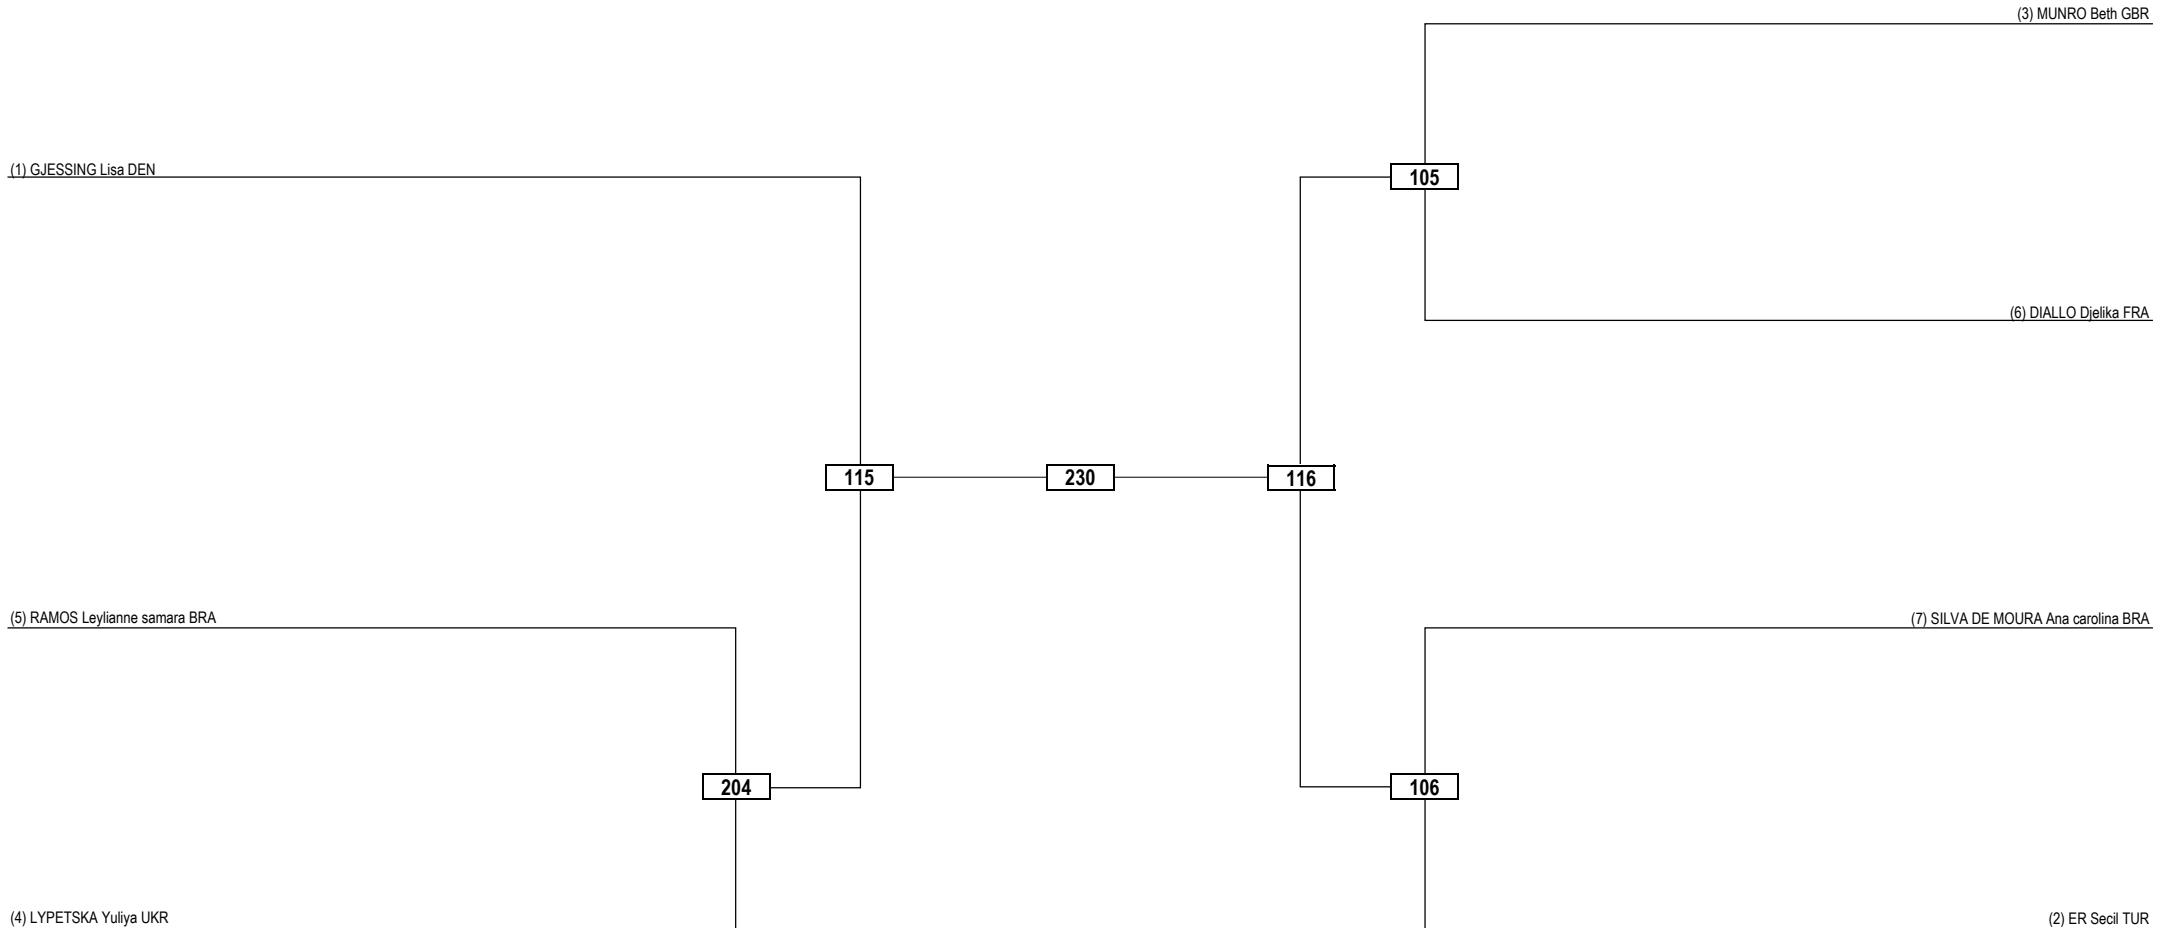

Quarterfinals   Semifinals   Final   Semifinals   Quarterfinals

LEGEND	RSC: Win by Referee Stop Contest	PTG: Win by Point Gap	SUP: Win by Superiority	DSQ: Win by Disqualification	DQB: Win by Disqualification for unsportsmanlike behavior	DWR: Double Withdrawal	R: Round
(x) Seed	PTF: Win by Final Score	GDP: Win by Golden Points	WDR: Win by Withdrawal	PUN: Win by Punitive Declaration	DDB: Double Disqualification for unsportsmanlike behavior	DDQ: Double Disqualification