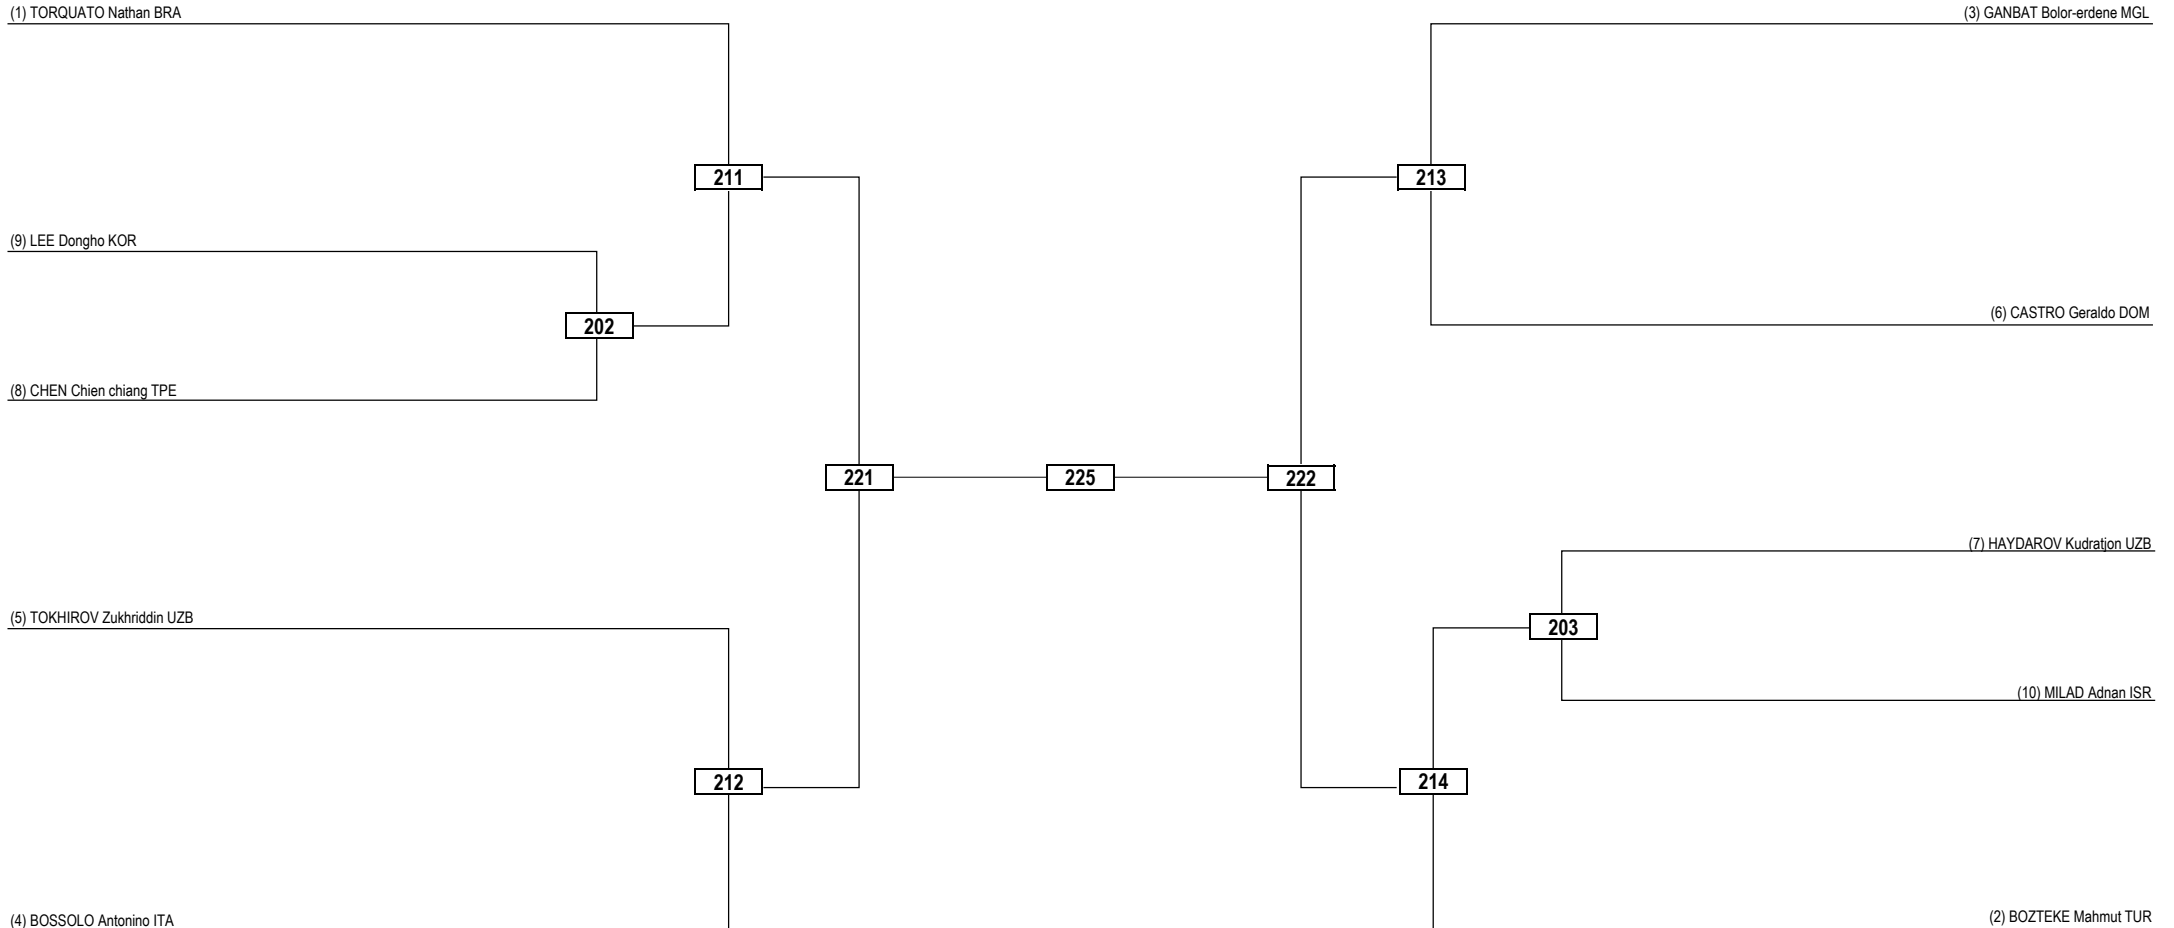

Round of 16 Quarterfinals Semifinals Final Semifinals Quarterfinals Round of 16

LEGEND	RSC: Win by Referee Stop Contest	PTG: Win by Point Gap	SUP: Win by Superiority	DSQ: Win by Disqualification	DQB: Win by Disqualification for unsportsmanlike behavior	DWR: Double Withdrawal	R: Round
(x) Seed	PTF: Win by Final Score	GDP: Win by Golden Points	WDR: Win by Withdrawal	PUN: Win by Punitive Declaration	DDB: Double Disqualification for unsportsmanlike behavior	DDQ: Double Disqualification	