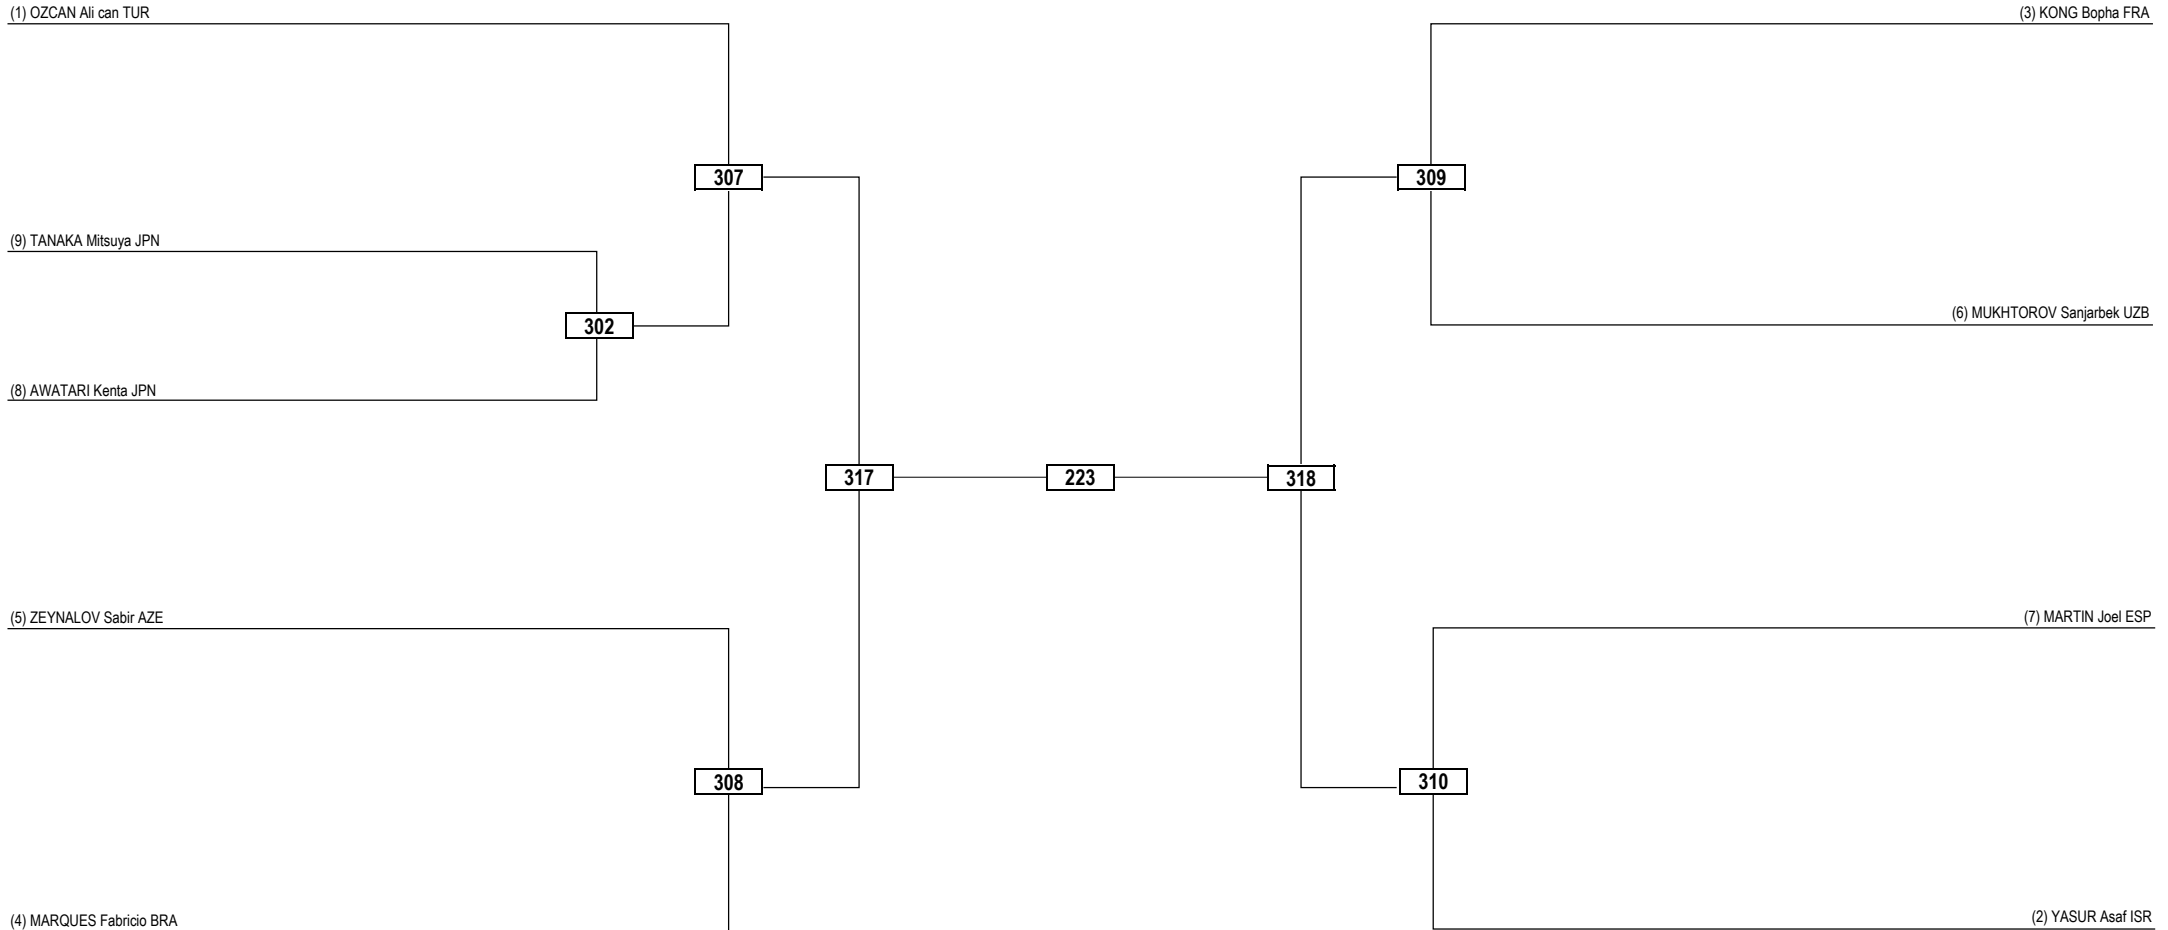

Round of 16 Quarterfinals Semifinals Final Semifinals Quarterfinals Round of 16

LEGEND	RSC: Win by Referee Stop Contest	PTG: Win by Point Gap	SUP: Win by Superiority	DSQ: Win by Disqualification	DQB: Win by Disqualification for unsportsmanlike behavior	DWR: Double Withdrawal	R: Round
(x) Seed	PTF: Win by Final Score	GDP: Win by Golden Points	WDR: Win by Withdrawal	PUN: Win by Punitive Declaration	DDB: Double Disqualification for unsportsmanlike behavior	DDQ: Double Disqualification	