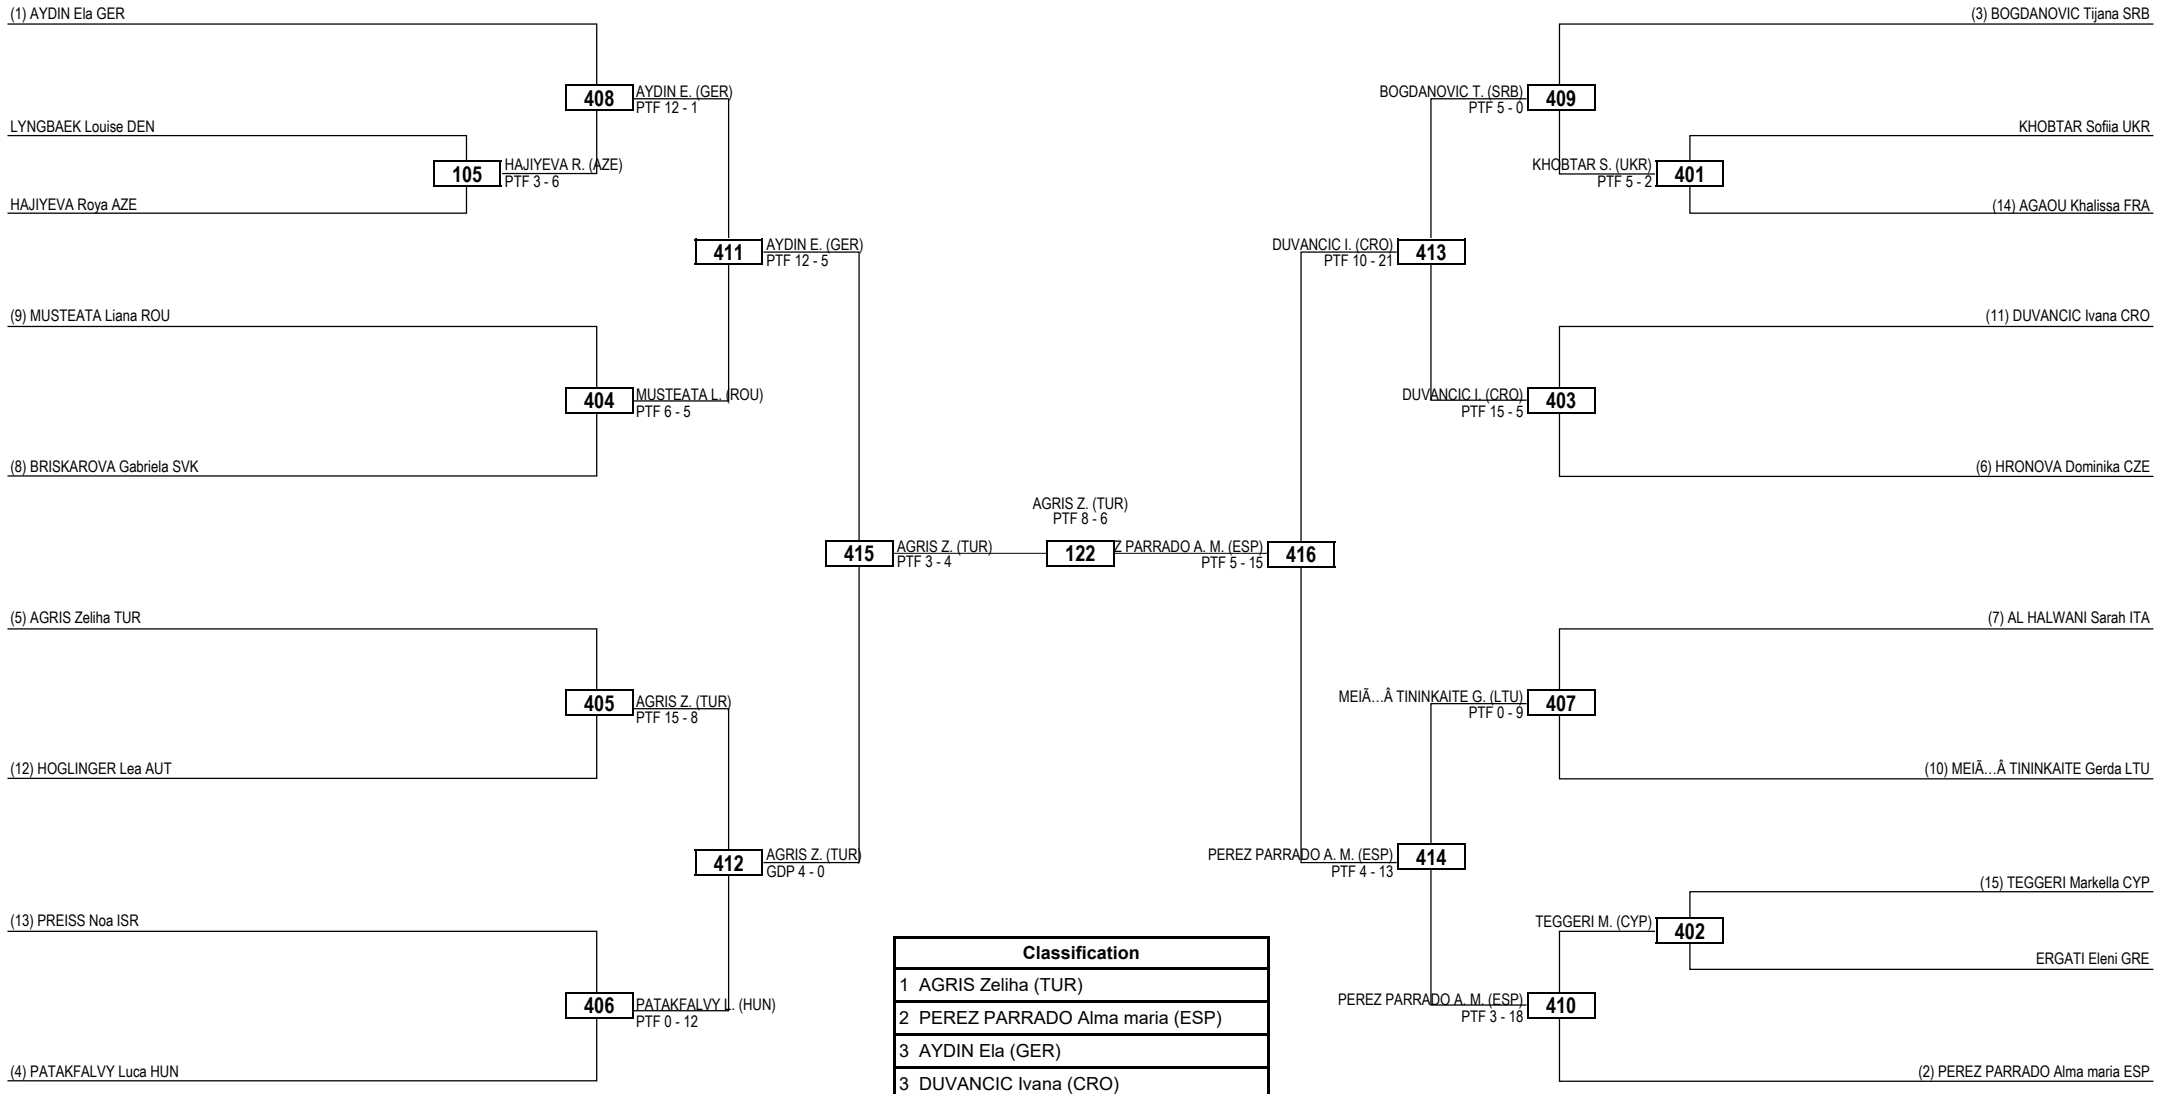

Round of 32 Round of 16 Quarterfinals Semifinals Final Semifinals Quarterfinals Round of 16 Round of 32

LEGEND RSC: Win by Referee Stop Contest PTG: Win by Point Gap SUP: Win by Superiority DSQ: Win by Disqualification DQB: Win by Disqualification for unsportsmanlike behavior DWR: Double Withdrawal R: Round
(x) Seed PTF: Win by Final Score GDP: Win by Golden Points WDR: Win by Withdrawal PUN: Win by Punitive Declaration DDB: Double Disqualification for unsportsmanlike behavior DDQ: Double Disqualification