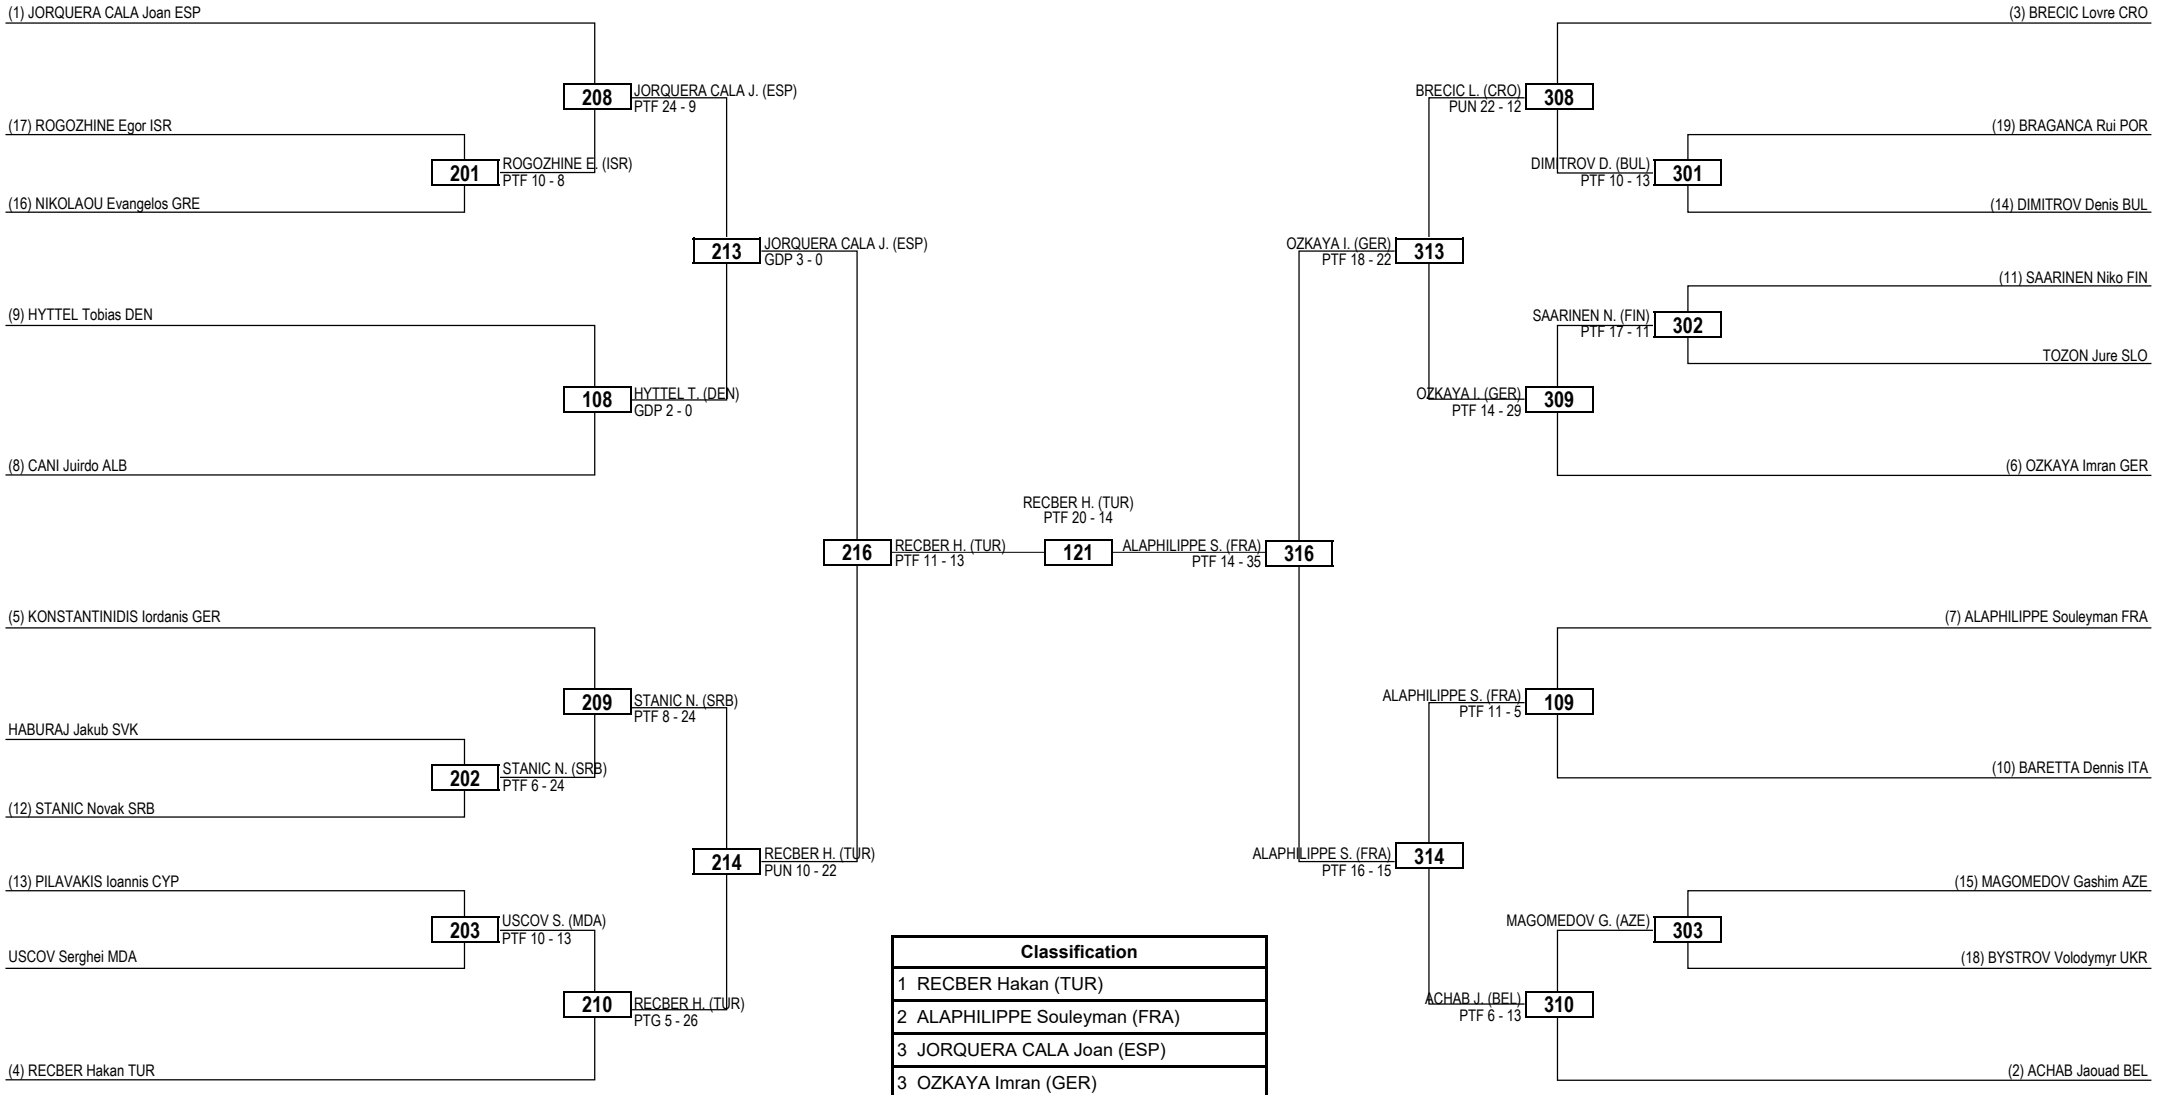

Round of 32 Round of 16 Quarterfinals Semifinals Final Semifinals Quarterfinals Round of 16 Round of 32

LEGEND RSC: Win by Referee Stop Contest PTG: Win by Point Gap SUP: Win by Superiority DSQ: Win by Disqualification DQB: Win by Disqualification for unsportsmanlike behavior DWR: Double Withdrawal R: Round
 (x) **Seed** PTF: Win by Final Score GDP: Win by Golden Points WDR: Win by Withdrawal PUN: Win by Punitive Declaration DDB: Double Disqualification for unsportsmanlike behavior DDQ: Double Disqualification

Round of 32 Round of 16 Quarterfinals Semifinals Final Semifinals Quarterfinals Round of 16 Round of 32

LEGEND RSC: Win by Referee Stop Contest PTG: Win by Point Gap SUP: Win by Superiority DSQ: Win by Disqualification DQB: Win by Disqualification for unsportsmanlike behavior DWR: Double Withdrawal R: Round
(x) Seed PTF: Win by Final Score GDP: Win by Golden Points WDR: Win by Withdrawal PUN: Win by Punitive Declaration DDB: Double Disqualification for unsportsmanlike behavior DDQ: Double Disqualification