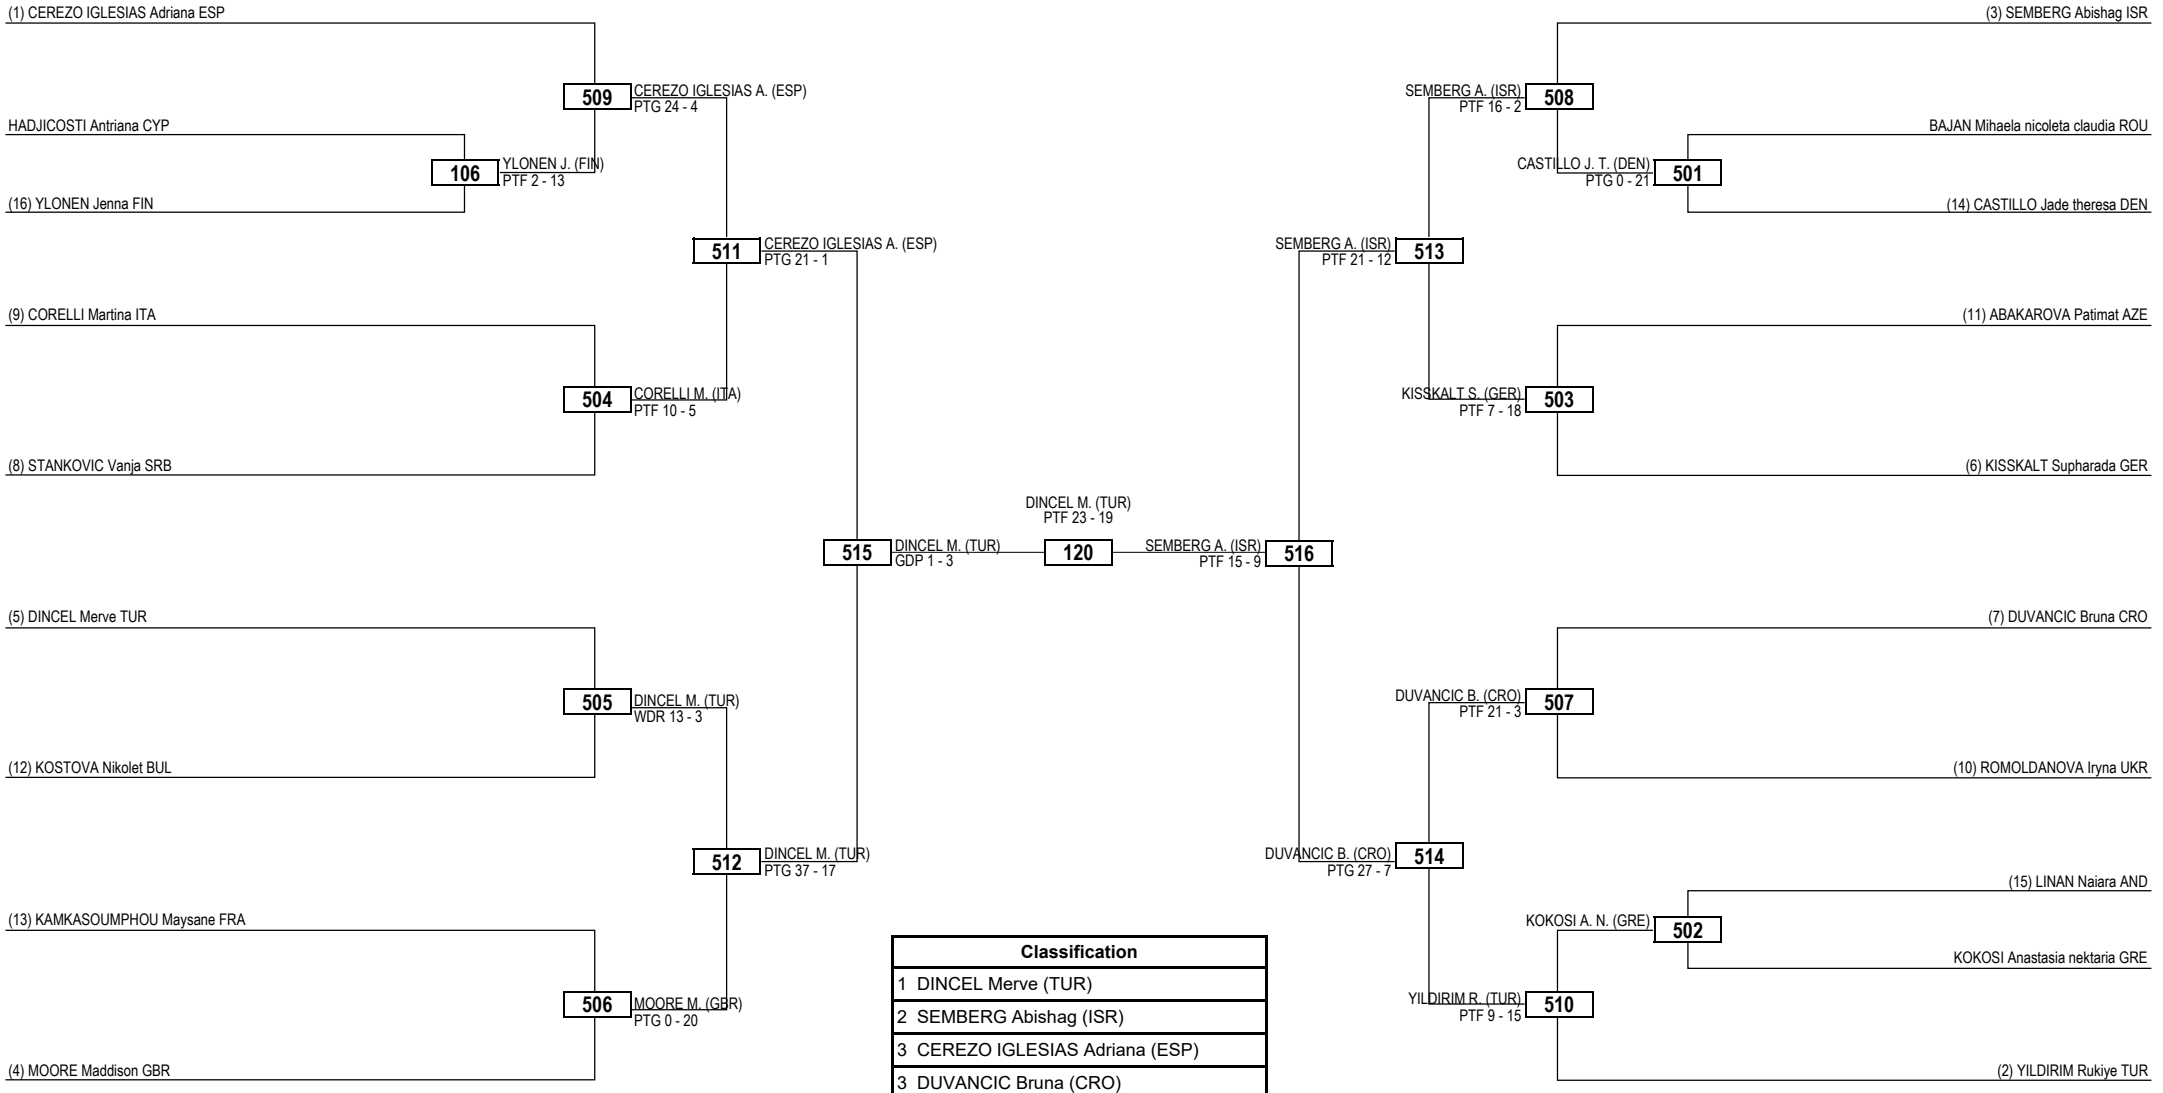

Round of 32   Round of 16   Quarterfinals   Semifinals   Final   Semifinals   Quarterfinals   Round of 16   Round of 32

LEGEND RSC: Win by Referee Stop Contest   PTG: Win by Point Gap   SUP: Win by Superiority   DSQ: Win by Disqualification   DQB: Win by Disqualification for unsportsmanlike behavior   DWR: Double Withdrawal   R: Round
(x) Seed   PTF: Win by Final Score   GDP: Win by Golden Points   WDR: Win by Withdrawal   PUN: Win by Punitive Declaration   DDB: Double Disqualification for unsportsmanlike behavior   DDQ: Double Disqualification