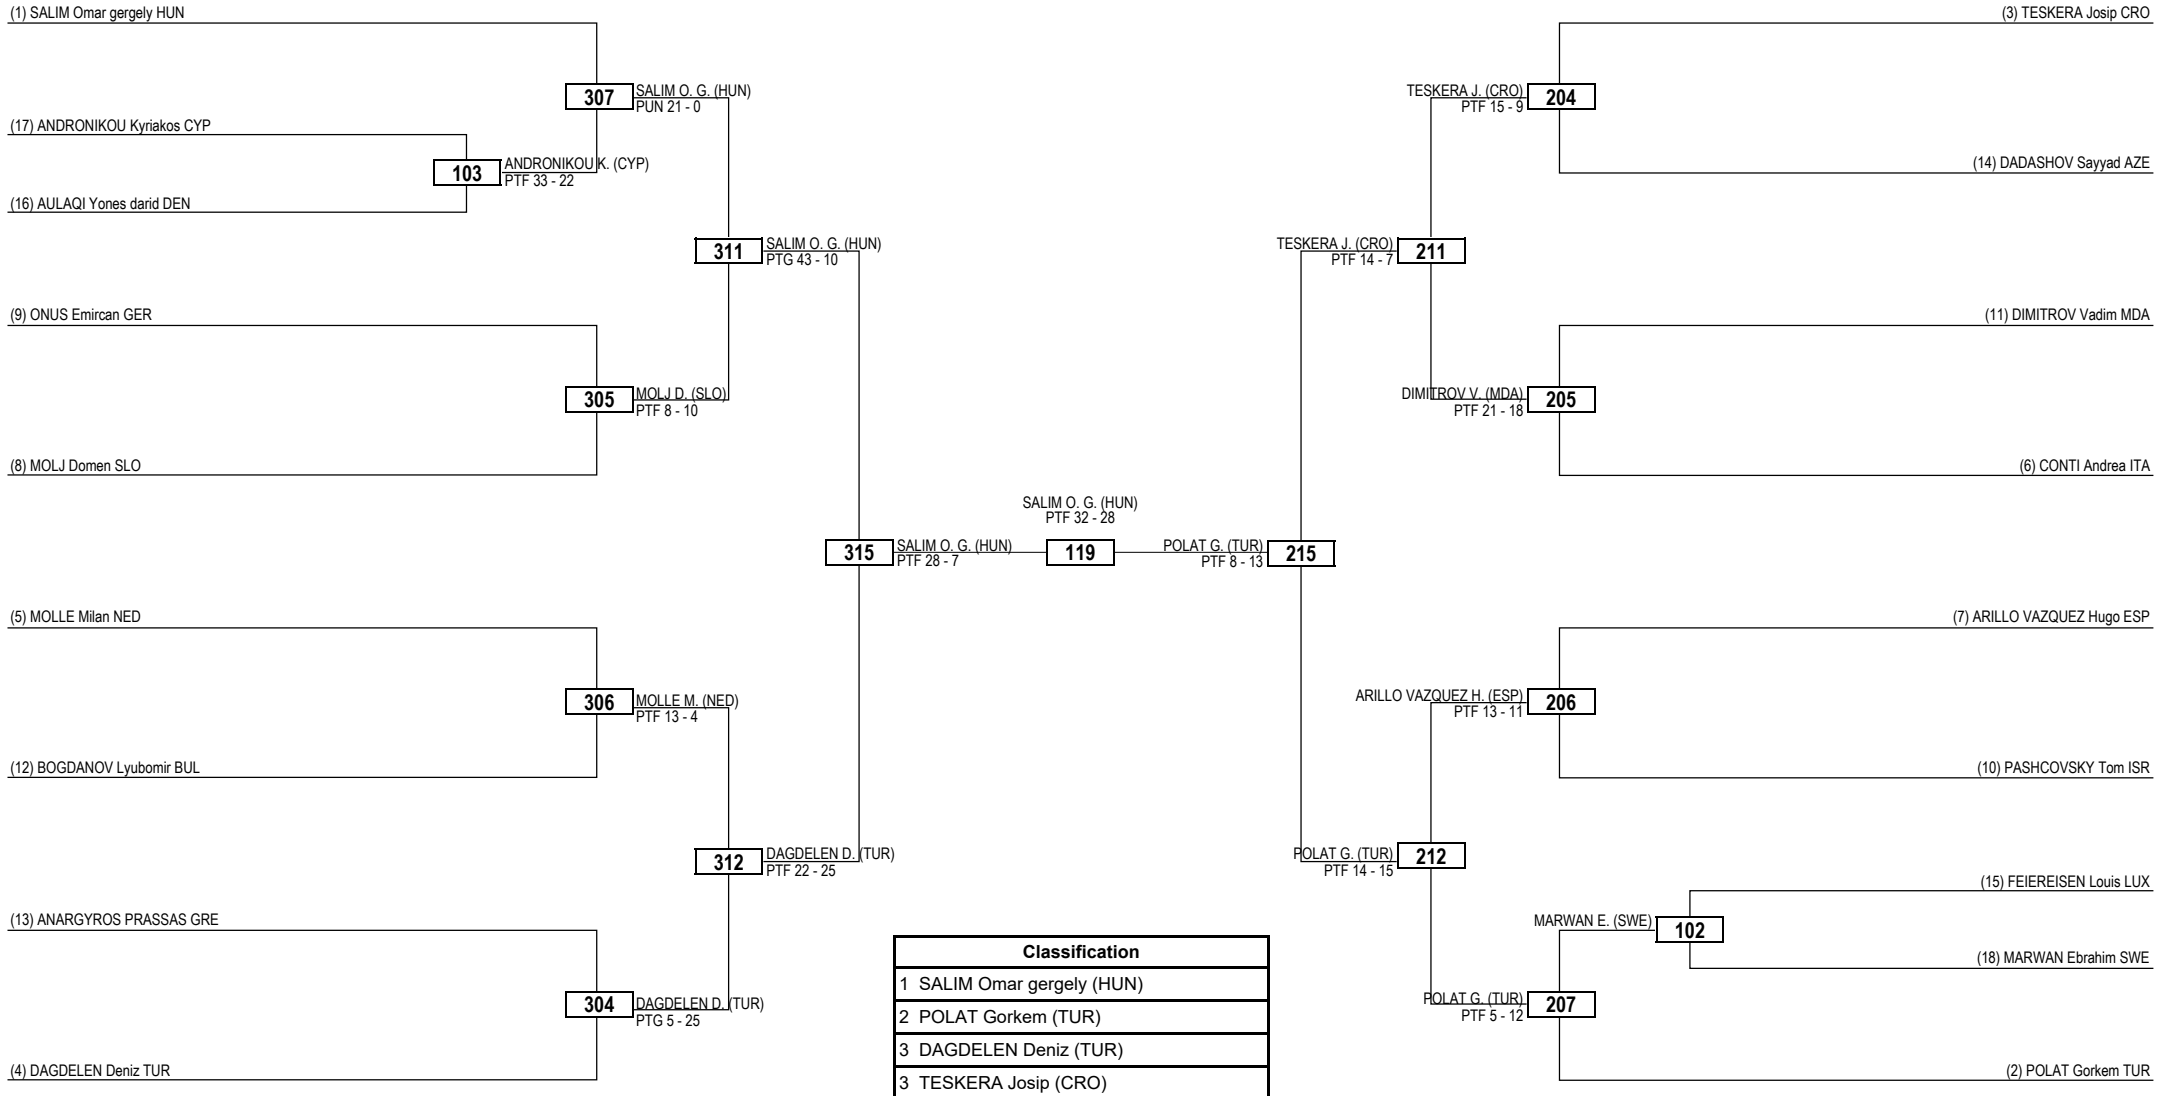

Round of 32 Round of 16 Quarterfinals Semifinals Final Semifinals Quarterfinals Round of 16 Round of 32

LEGEND RSC: Win by Referee Stop Contest PTG: Win by Point Gap SUP: Win by Superiority DSQ: Win by Disqualification DQB: Win by Disqualification for unsportsmanlike behavior DWR: Double Withdrawal R: Round
 (x) **Seed** PTF: Win by Final Score GDP: Win by Golden Points WDR: Win by Withdrawal PUN: Win by Punitive Declaration DDB: Double Disqualification for unsportsmanlike behavior DDQ: Double Disqualification

Round of 32 Round of 16 Quarterfinals Semifinals Final Semifinals Quarterfinals Round of 16 Round of 32

LEGEND RSC: Win by Referee Stop Contest PTG: Win by Point Gap SUP: Win by Superiority DSQ: Win by Disqualification DQB: Win by Disqualification for unsportsmanlike behavior DWR: Double Withdrawal R: Round
(x) Seed PTF: Win by Final Score GDP: Win by Golden Points WDR: Win by Withdrawal PUN: Win by Punitive Declaration DDB: Double Disqualification for unsportsmanlike behavior DDQ: Double Disqualification