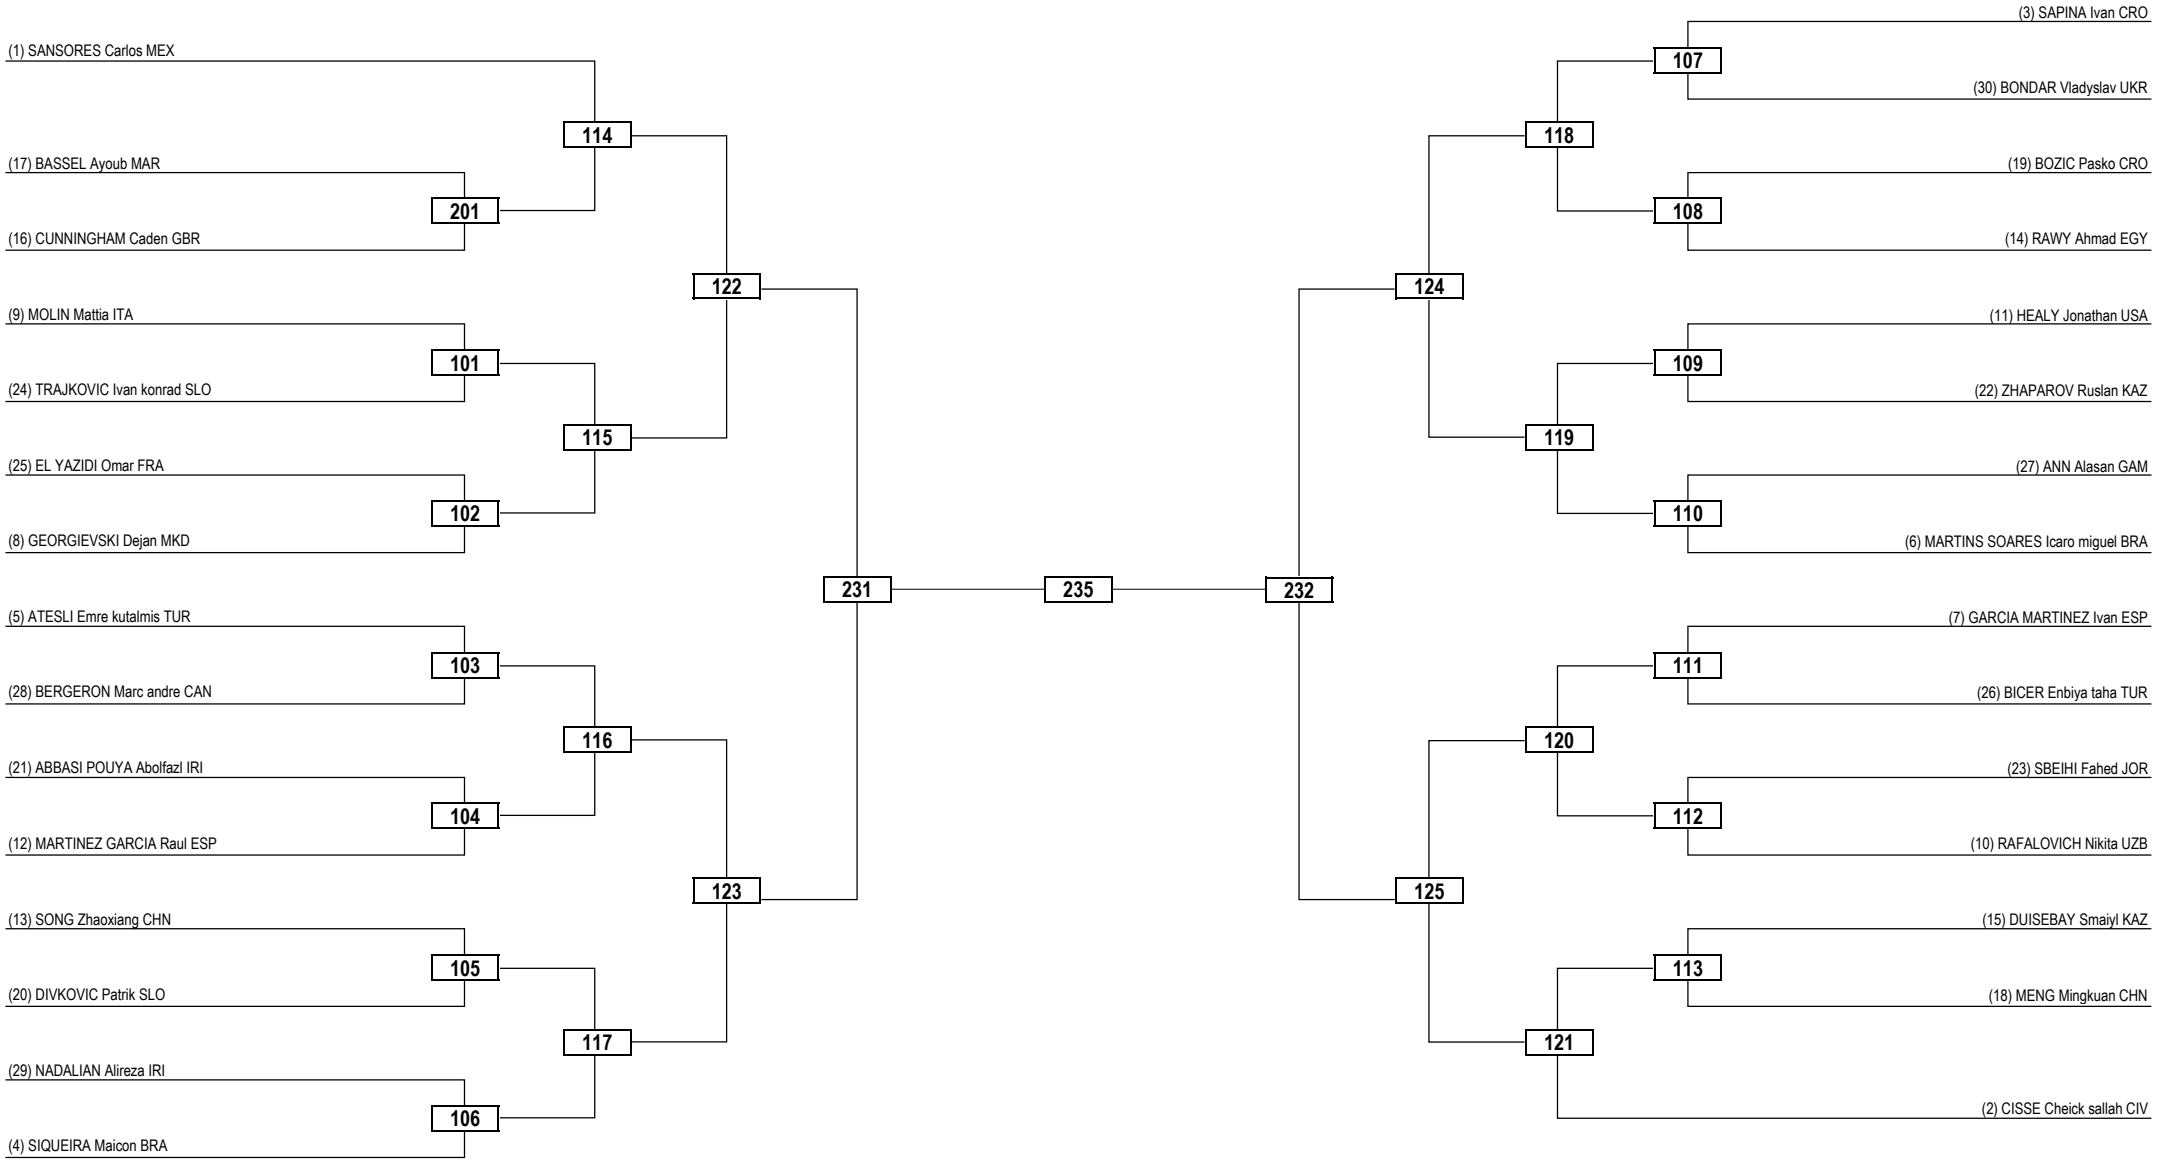

Round of 32	Round of 16	Quarterfinals	Semifinals	Final	Semifinals	Quarterfinals	Round of 16	Round of 32
-------------	-------------	---------------	------------	-------	------------	---------------	-------------	-------------

**LEGEND** RSC: Win by Referee Stop the Contest    WDR: Win by Withdrawal    DQB: Win by Disqualification for unsportsmanlike behavior  
 (x) Seed    PTF: Win by Final Score    DSQ: Win by Disqualification    R: Round

Round of 32    Round of 16    Quarterfinals    Semifinals    Final    Semifinals    Quarterfinals    Round of 16    Round of 32

**LEGEND** RSC: Win by Referee Stop the Contest    WDR: Win by Withdrawal    DQB: Win by Disqualification for unsportsmanlike behavior  
 (x) Seed    PTF: Win by Final Score    DSQ: Win by Disqualification    R: Round