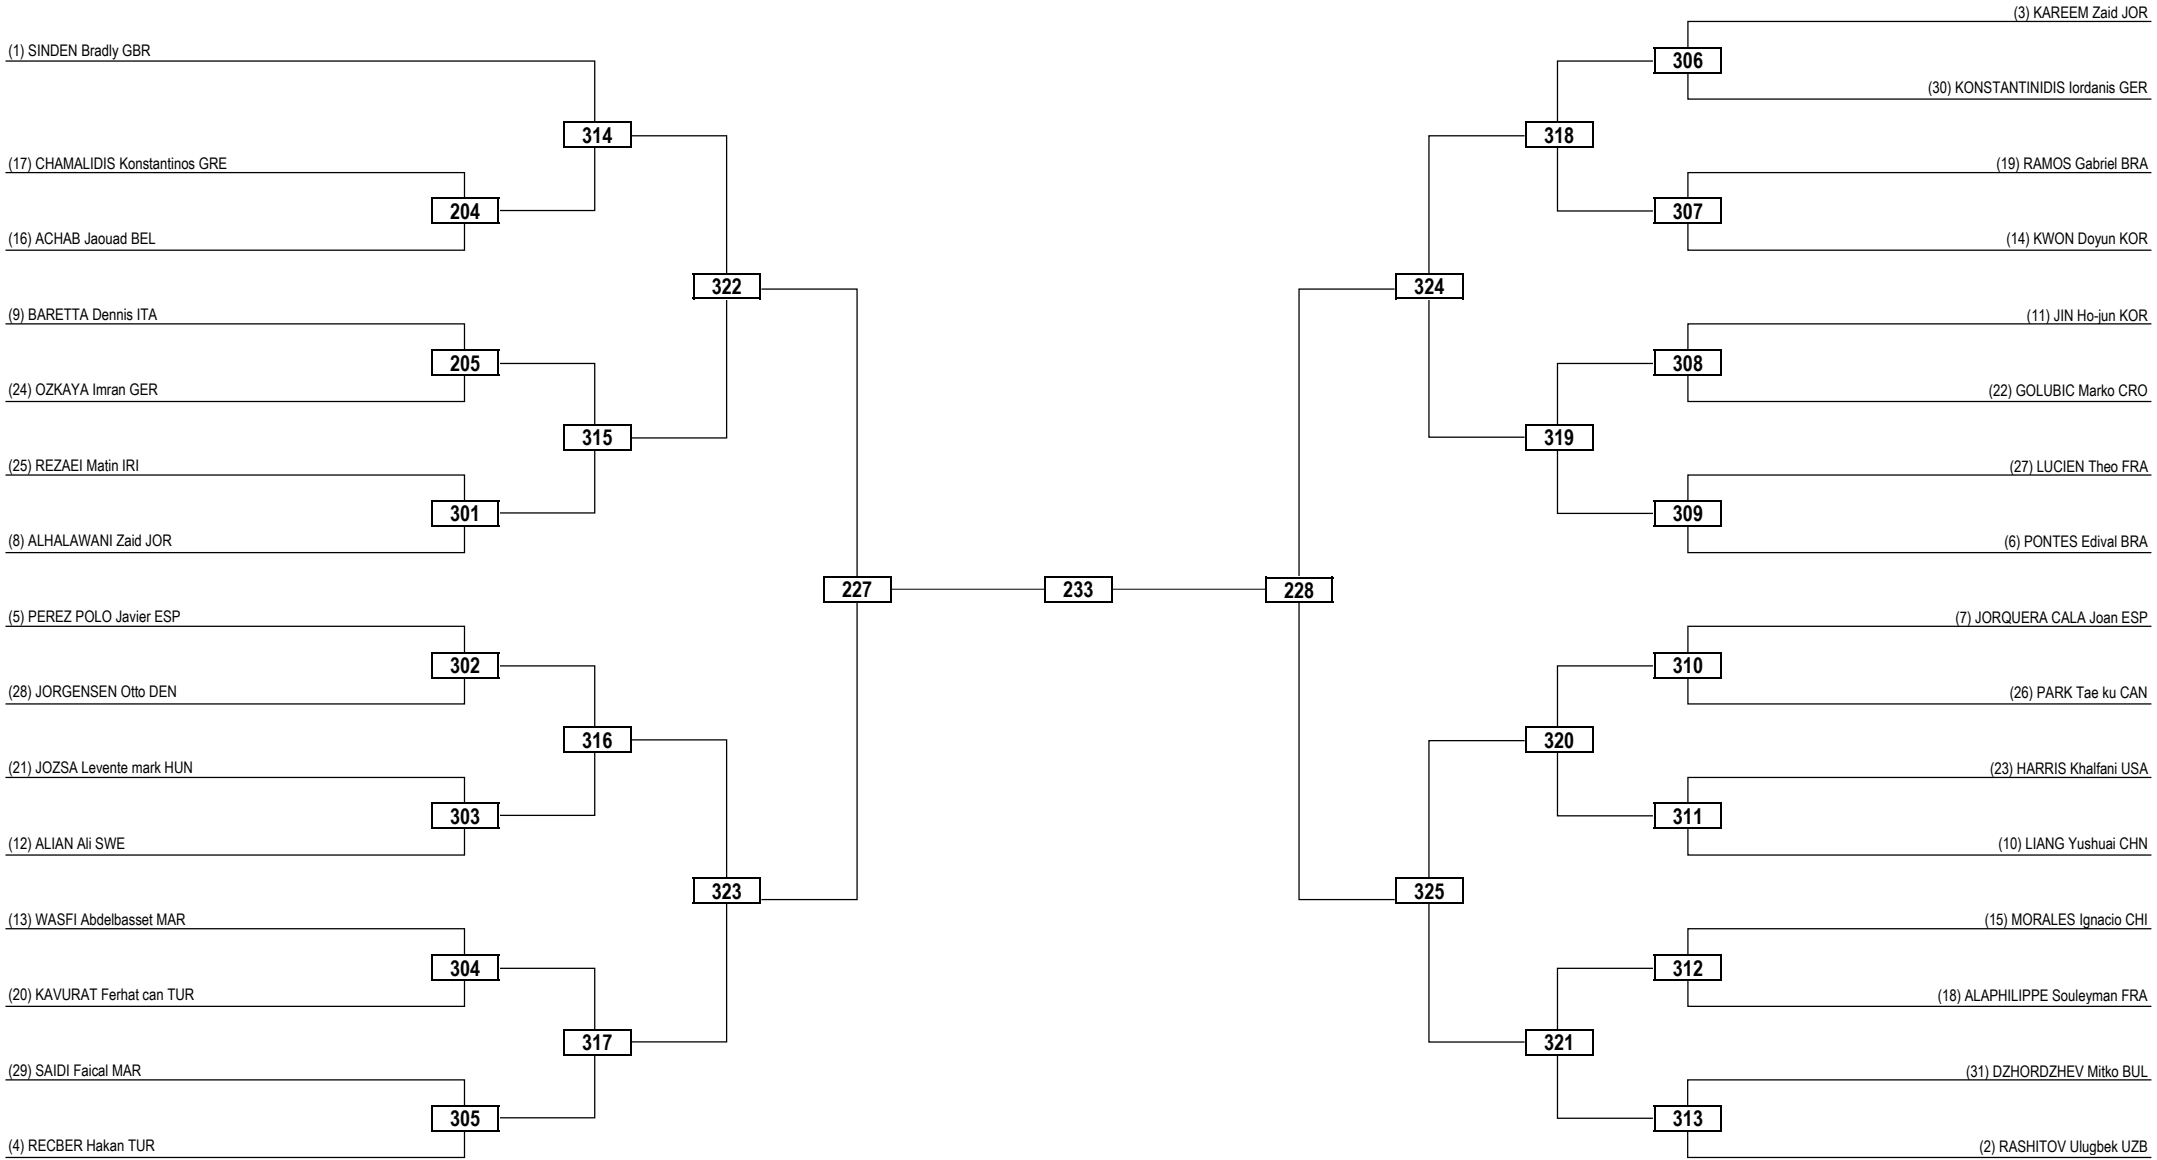

Round of 32	Round of 16	Quarterfinals	Semifinals	Final	Semifinals	Quarterfinals	Round of 16	Round of 32
-------------	-------------	---------------	------------	-------	------------	---------------	-------------	-------------

**LEGEND** RSC: Win by Referee Stop the Contest    WDR: Win by Withdrawal    DQB: Win by Disqualification for unsportsmanlike behavior  
 (x) Seed    PTF: Win by Final Score    DSQ: Win by Disqualification    R: Round

Round of 32    Round of 16    Quarterfinals    Semifinals    Final    Semifinals    Quarterfinals    Round of 16    Round of 32

**LEGEND** RSC: Win by Referee Stop the Contest    WDR: Win by Withdrawal    DQB: Win by Disqualification for unsportsmanlike behavior  
 (x) Seed    PTF: Win by Final Score    DSQ: Win by Disqualification    R: Round