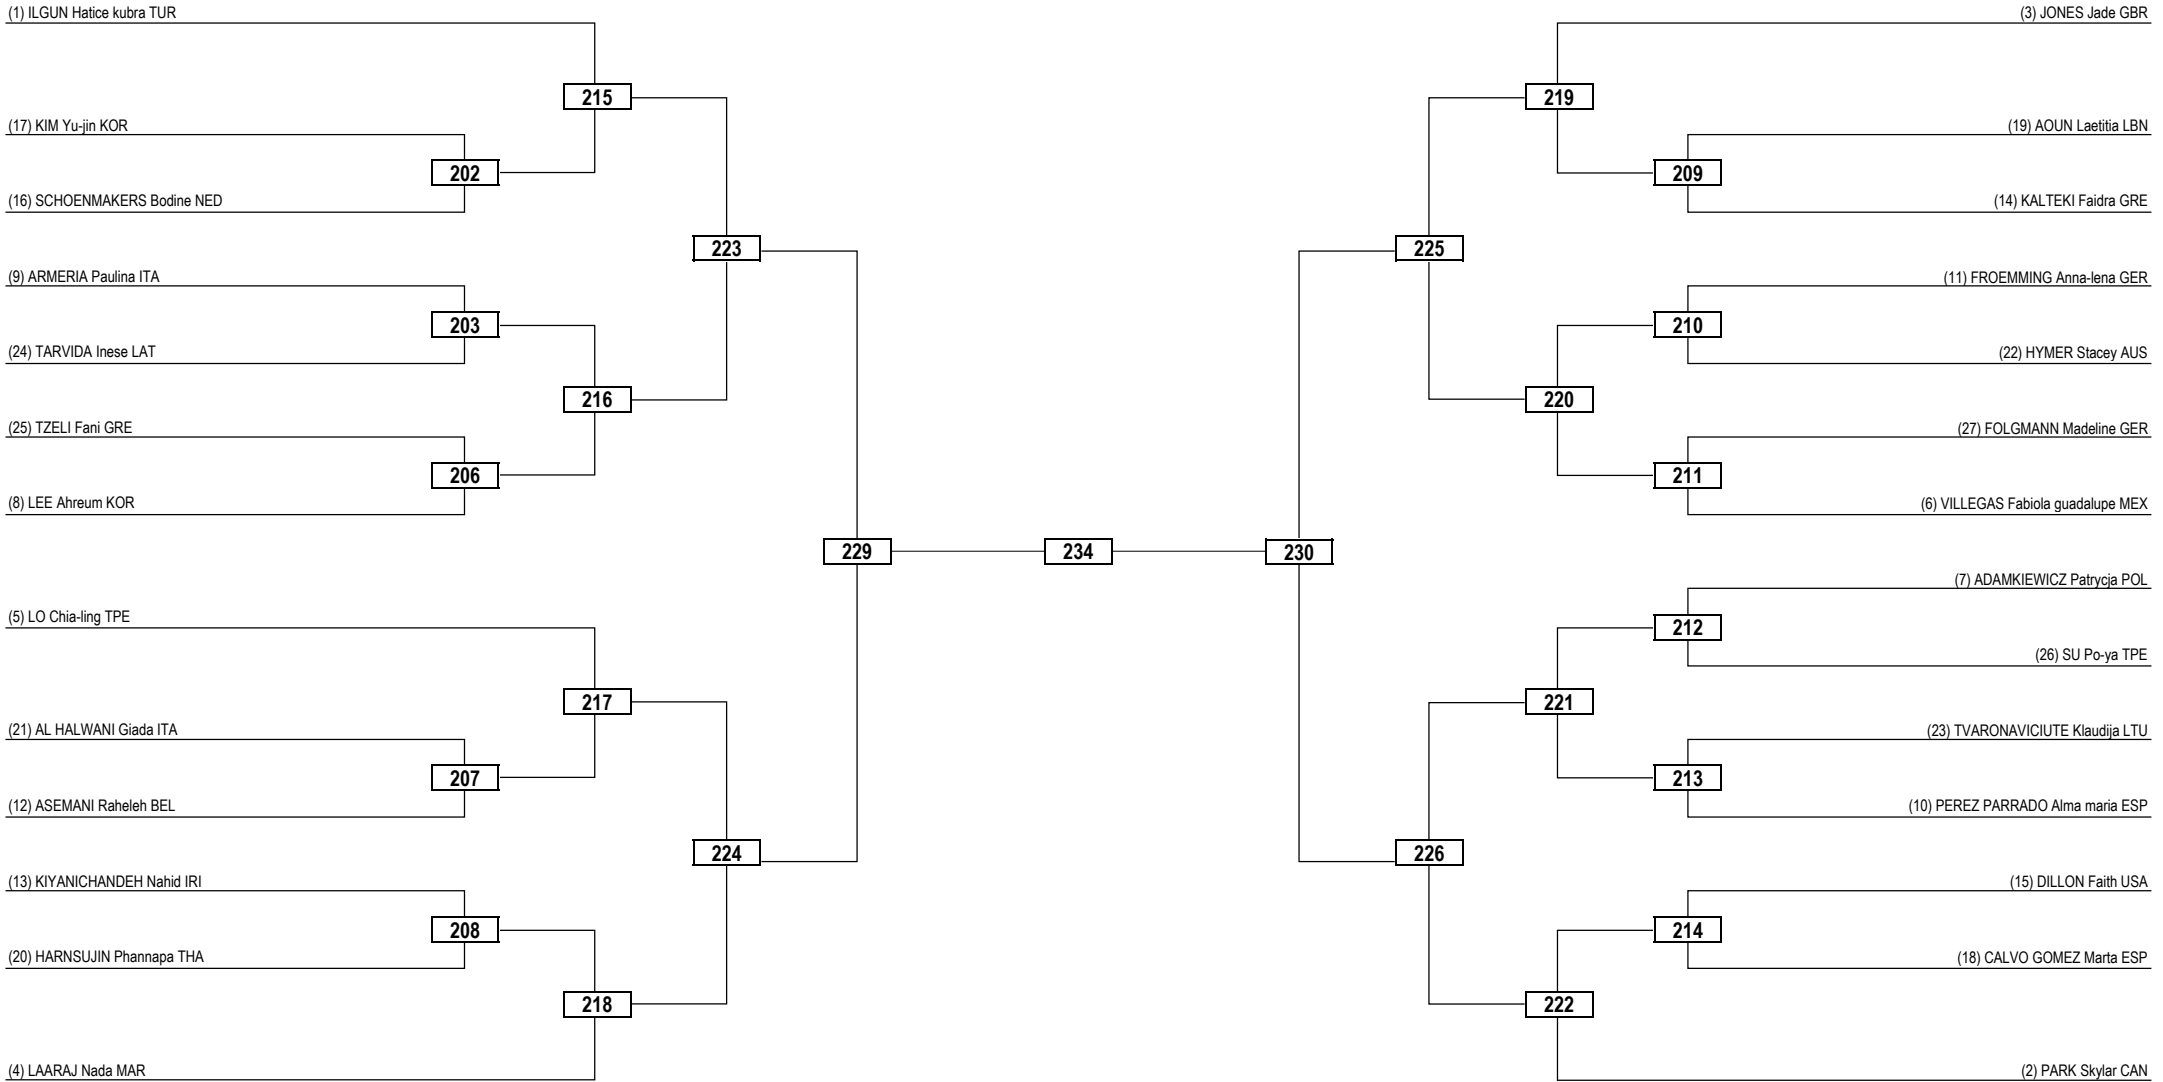

Round of 32	Round of 16	Quarterfinals	Semifinals	Final	Semifinals	Quarterfinals	Round of 16	Round of 32
-------------	-------------	---------------	------------	-------	------------	---------------	-------------	-------------

**LEGEND** RSC: Win by Referee Stop the Contest    WDR: Win by Withdrawal    DQB: Win by Disqualification for unsportsmanlike behavior  
 (x) Seed    PTF: Win by Final Score    DSQ: Win by Disqualification    R: Round

Round of 32    Round of 16    Quarterfinals    Semifinals    Final    Semifinals    Quarterfinals    Round of 16    Round of 32

**LEGEND** RSC: Win by Referee Stop the Contest    WDR: Win by Withdrawal    DQB: Win by Disqualification for unsportsmanlike behavior  
 (x) Seed    PTF: Win by Final Score    DSQ: Win by Disqualification    R: Round