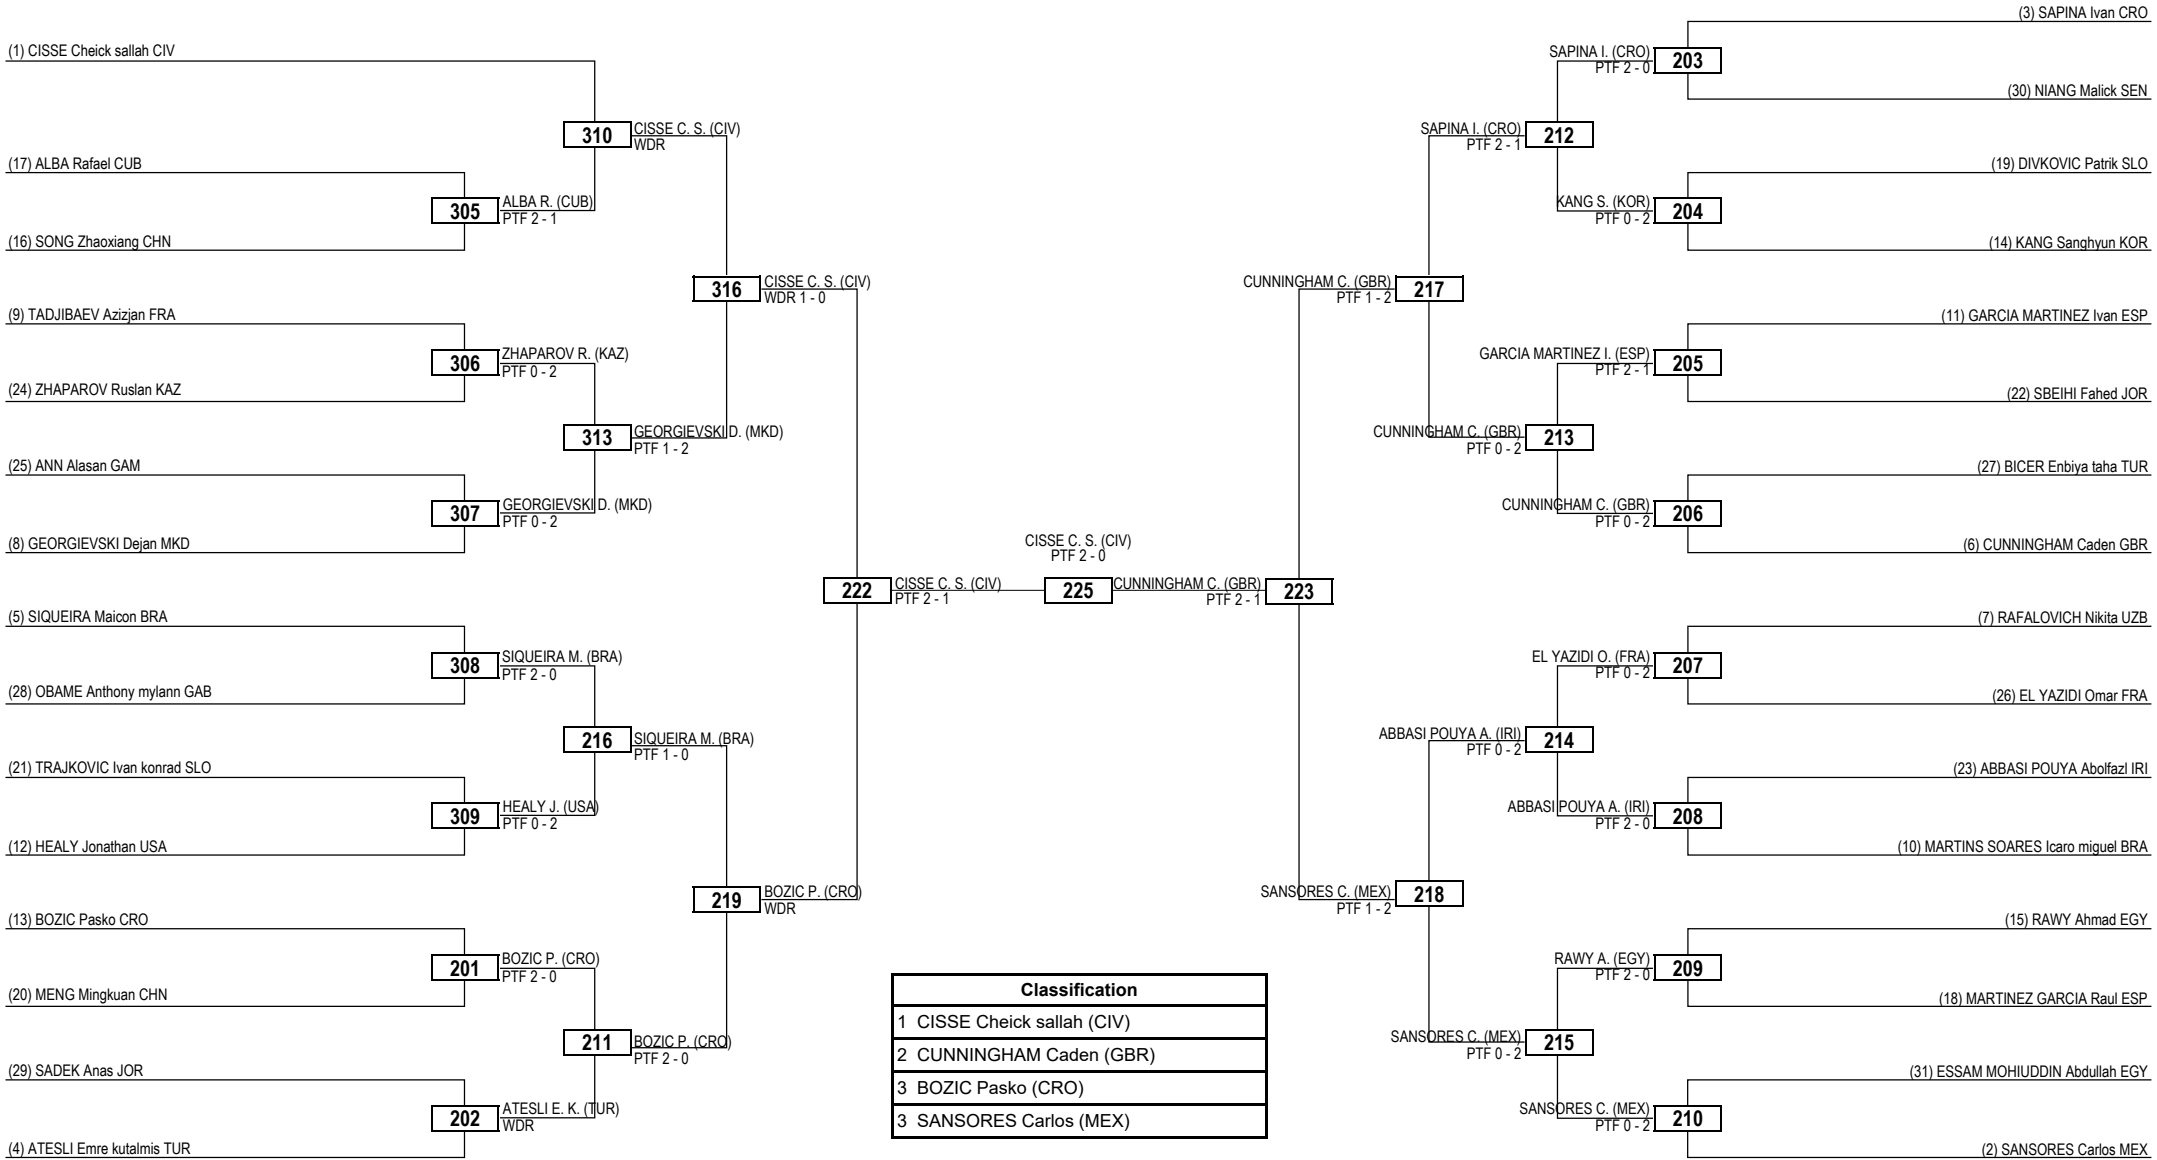

Round of 32    Round of 16    Quarterfinals    Semifinals    Final    Semifinals    Quarterfinals    Round of 16    Round of 32

**LEGEND** RSC: Win by Referee Stop the Contest    WDR: Win by Withdrawal    DQB: Win by Disqualification for unsportsmanlike behavior  
 (x) Seed    PTF: Win by Final Score    DSQ: Win by Disqualification    R: Round