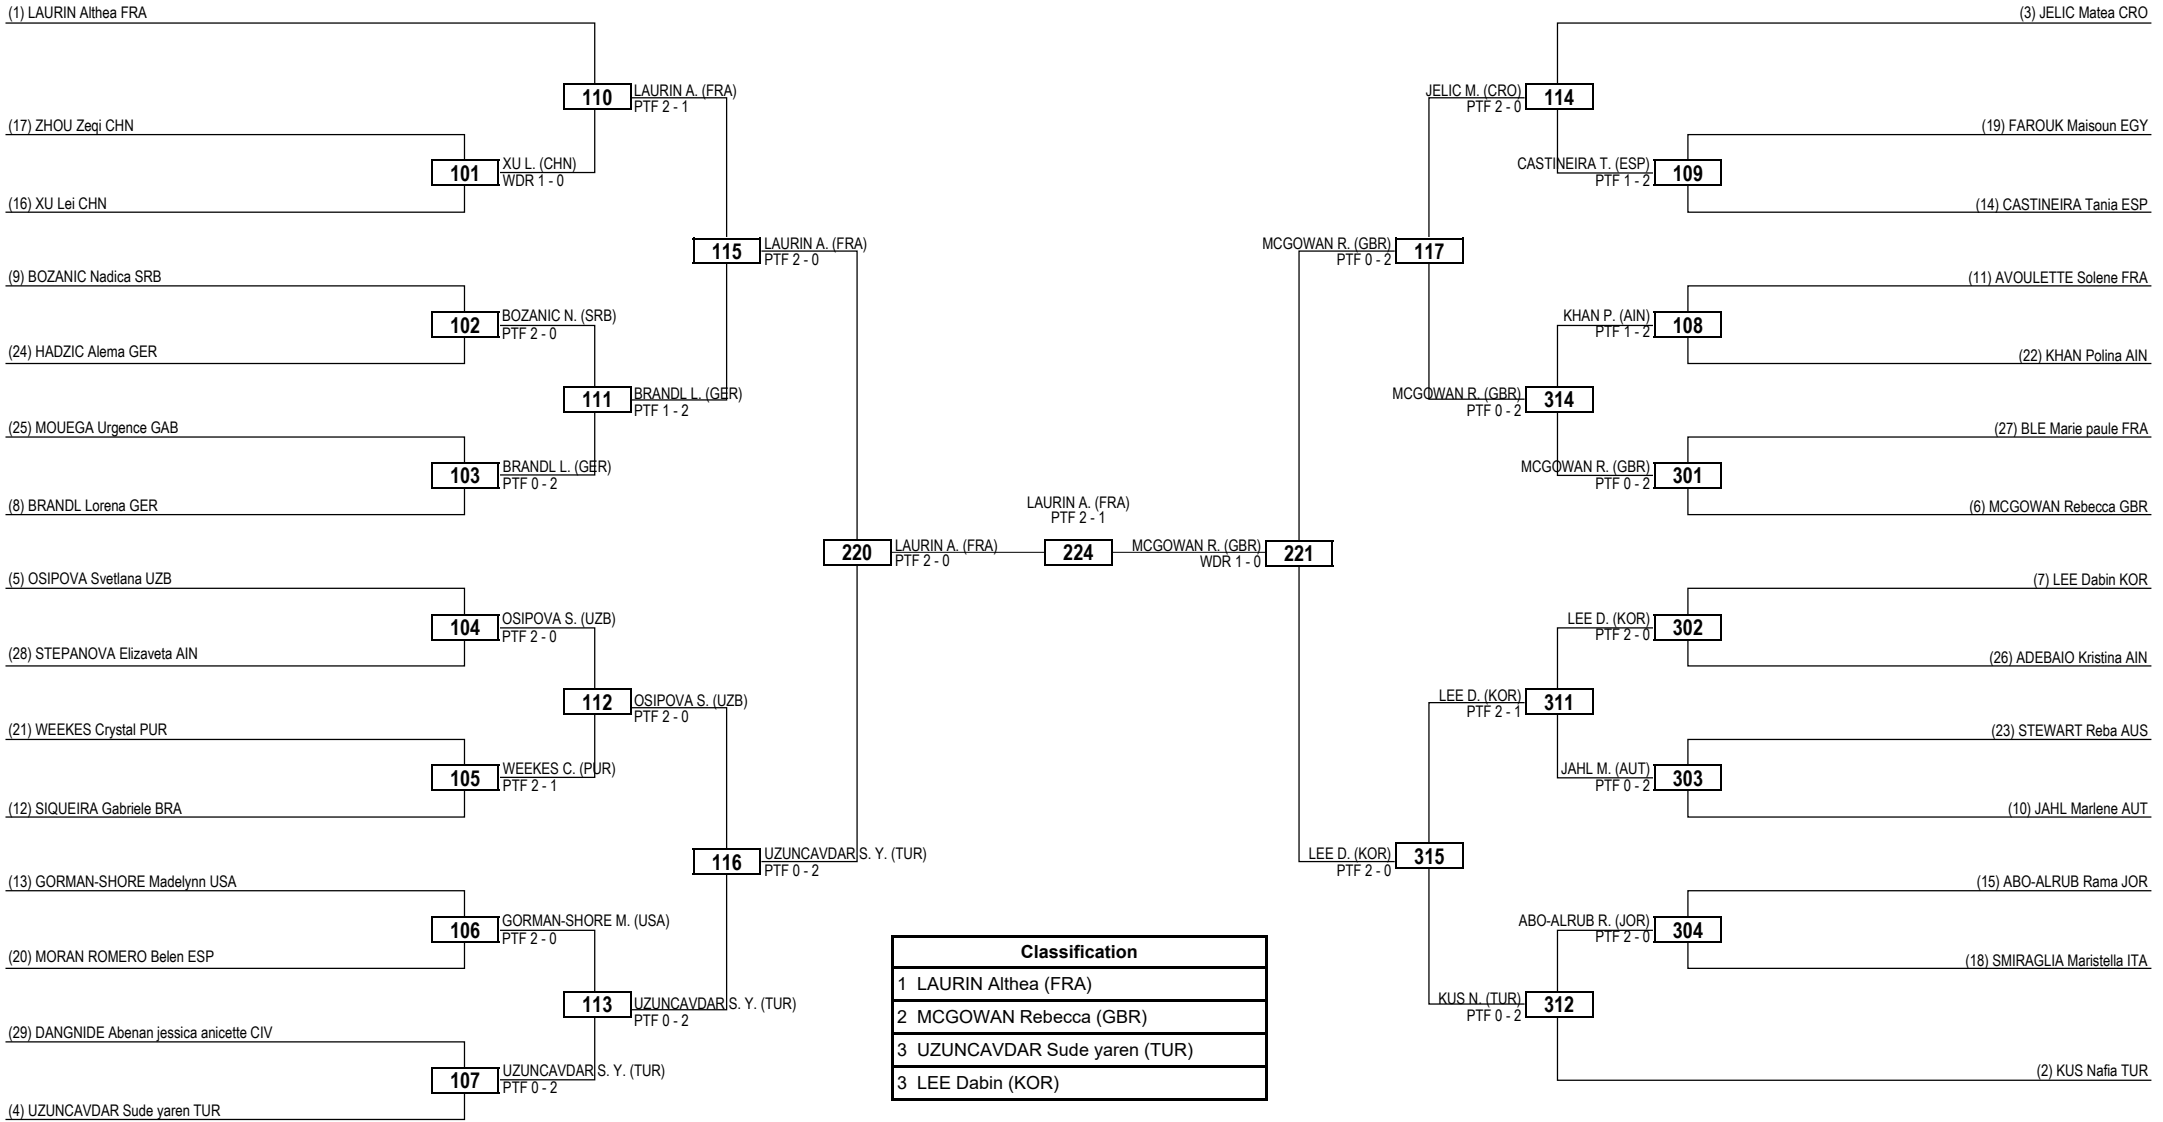

Round of 32    Round of 16    Quarterfinals    Semifinals    Final    Semifinals    Quarterfinals    Round of 16    Round of 32

**LEGEND** RSC: Win by Referee Stop the Contest    WDR: Win by Withdrawal    DQB: Win by Disqualification for unsportsmanlike behavior  
 (x) Seed    PTF: Win by Final Score    DSQ: Win by Disqualification    R: Round