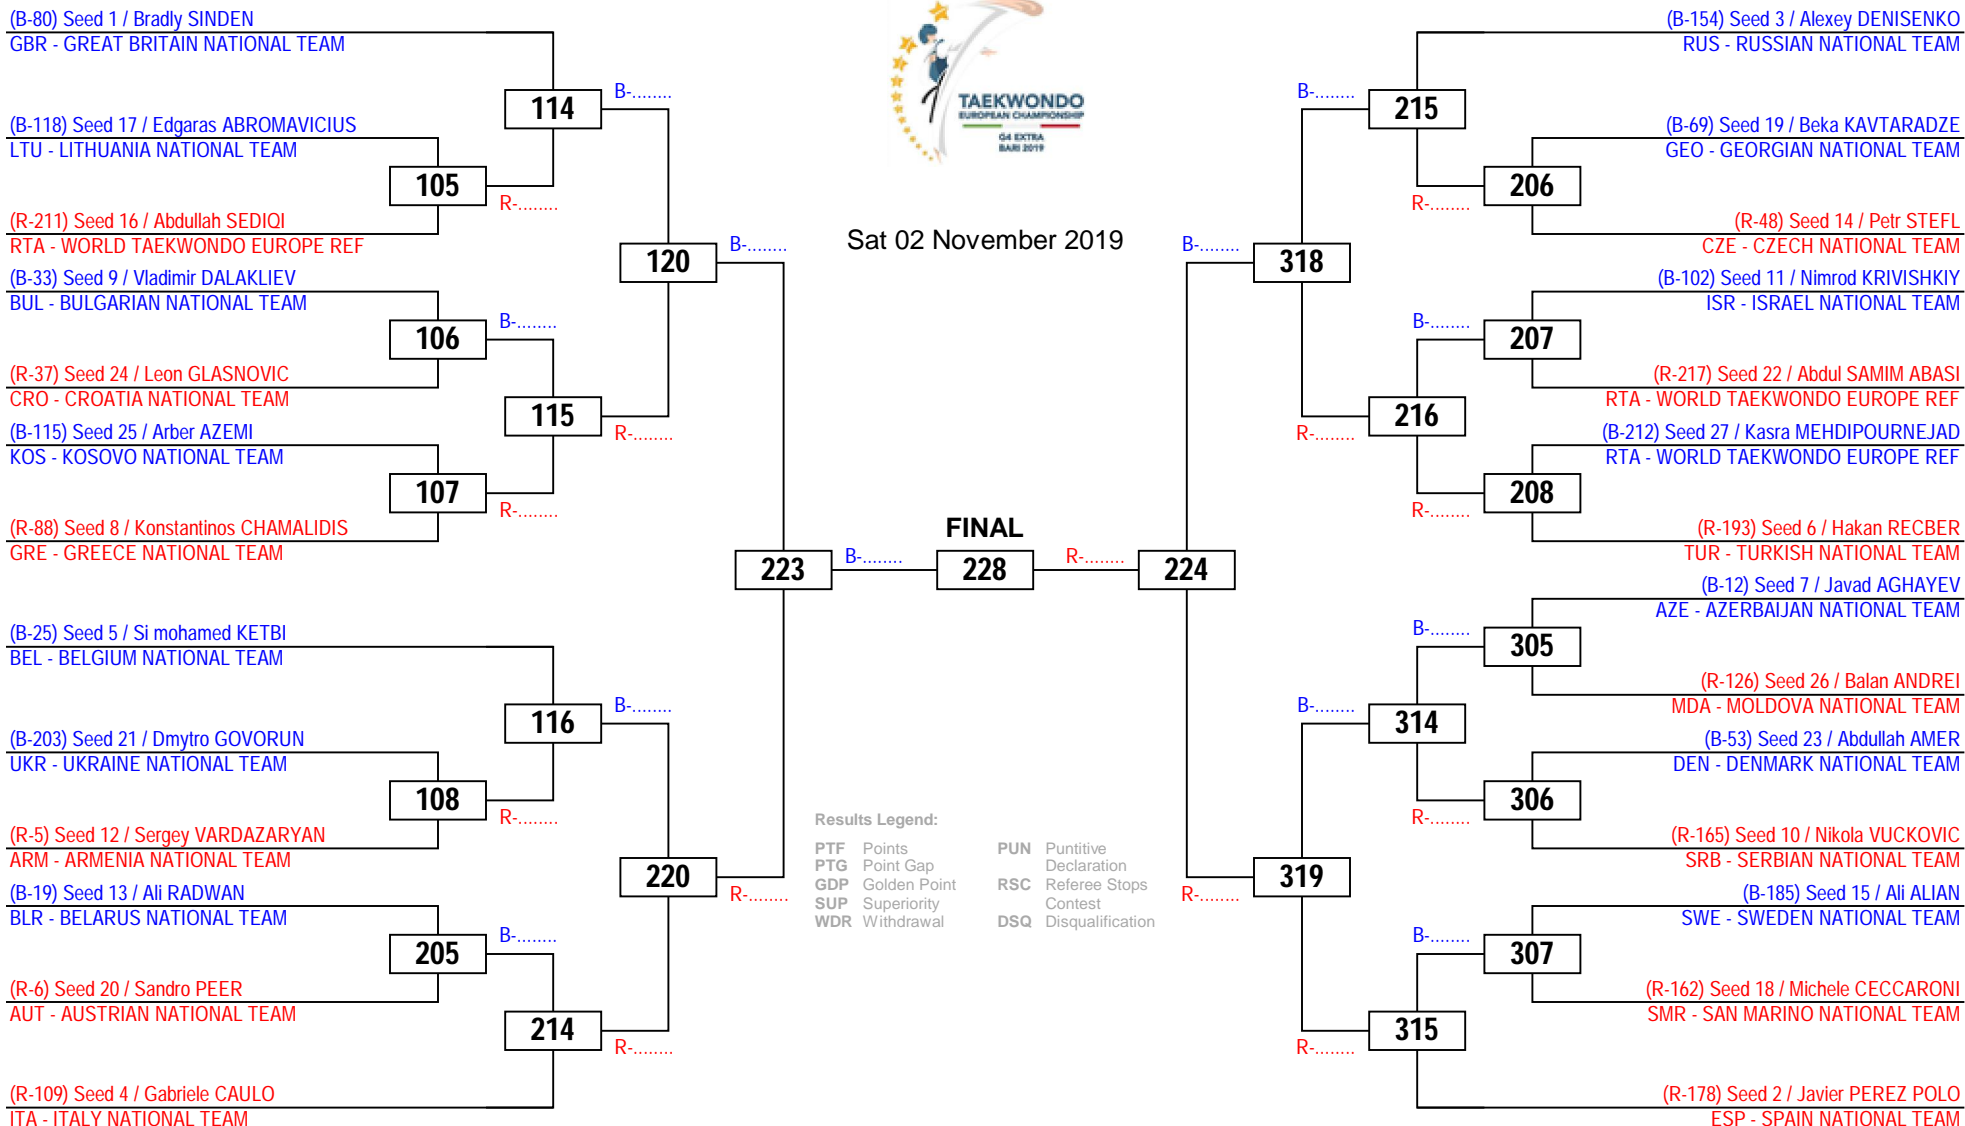

G4 Extra European Championships

Seniors / Men -68kg

Competitors: 27

Sat 02 November 2019

Results Legend:

PTF	Points	PUN	Punitive Declaration
PTG	Point Gap	RSC	Referee Stops Contest
GDP	Golden Point	DSQ	Disqualification
SUP	Superiority		
WDR	Withdrawal		

G4 Extra European Championships

Seniors / Women -57kg

Competitors: 21

Sat 02 November 2019