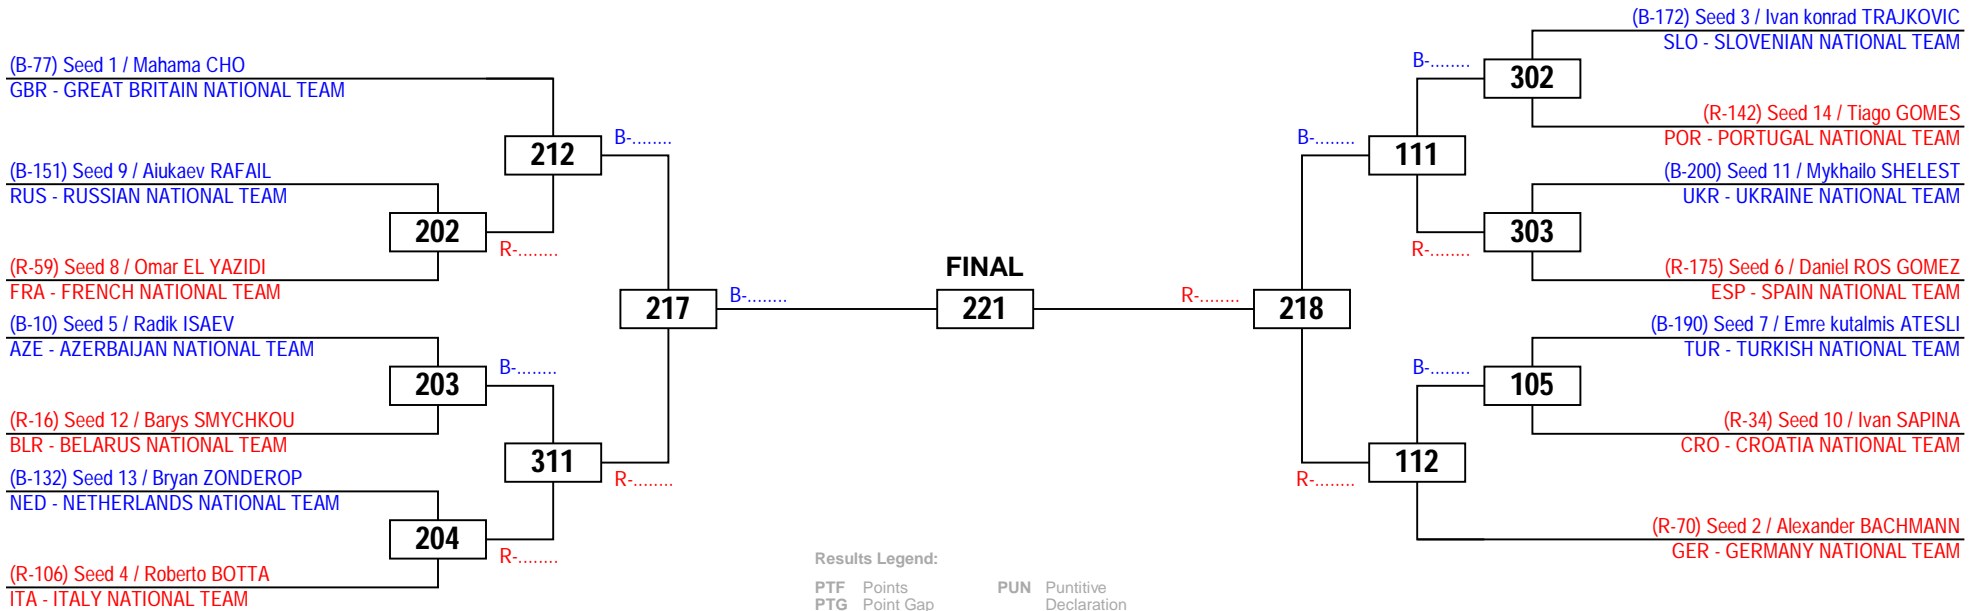

G4 Extra European Championships

Seniors / Men +80kg

Competitors: 14

Sun 03 November 2019

Results Legend:

PTF	Points	PUN	Punitive Declaration
PTG	Point Gap	RSC	Referee Stops Contest
GDP	Golden Point	DSQ	Disqualification
SUP	Superiority		
WDR	Withdrawal		