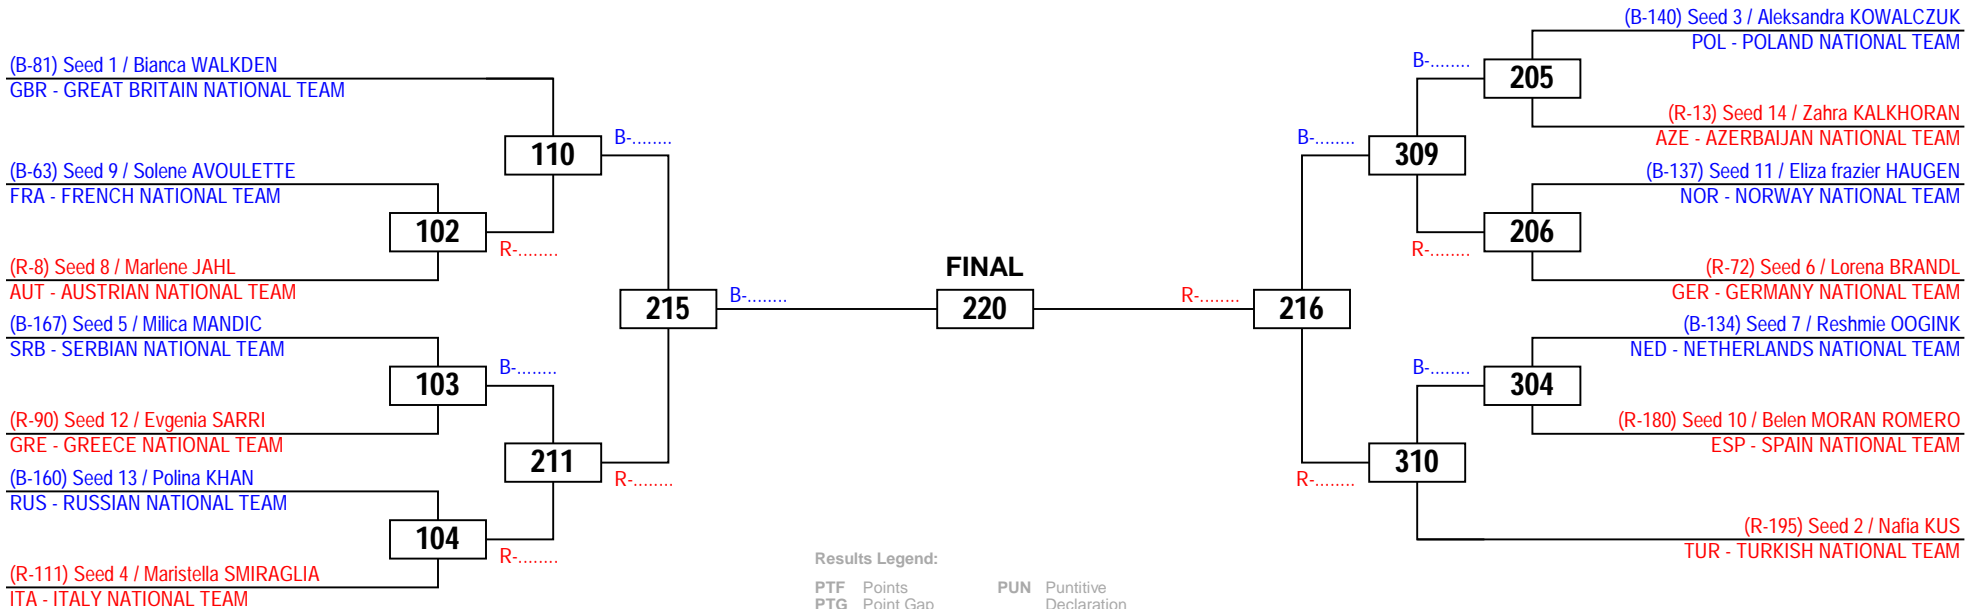

G4 Extra European Championships

Seniors / Men +80kg

Competitors: 14

Sun 03 November 2019

Results Legend:

PTF	Points	PUN	Punitive Declaration
PTG	Point Gap	RSC	Referee Stops Contest
GDP	Golden Point	DSQ	Disqualification
SUP	Superiority		
WDR	Withdrawal		

G4 Extra European Championships

Seniors / Women +67kg

Competitors: 14

Sun 03 November 2019

G4 Extra European Championships

Seniors / Women -67kg

Competitors: 19

Sun 03 November 2019