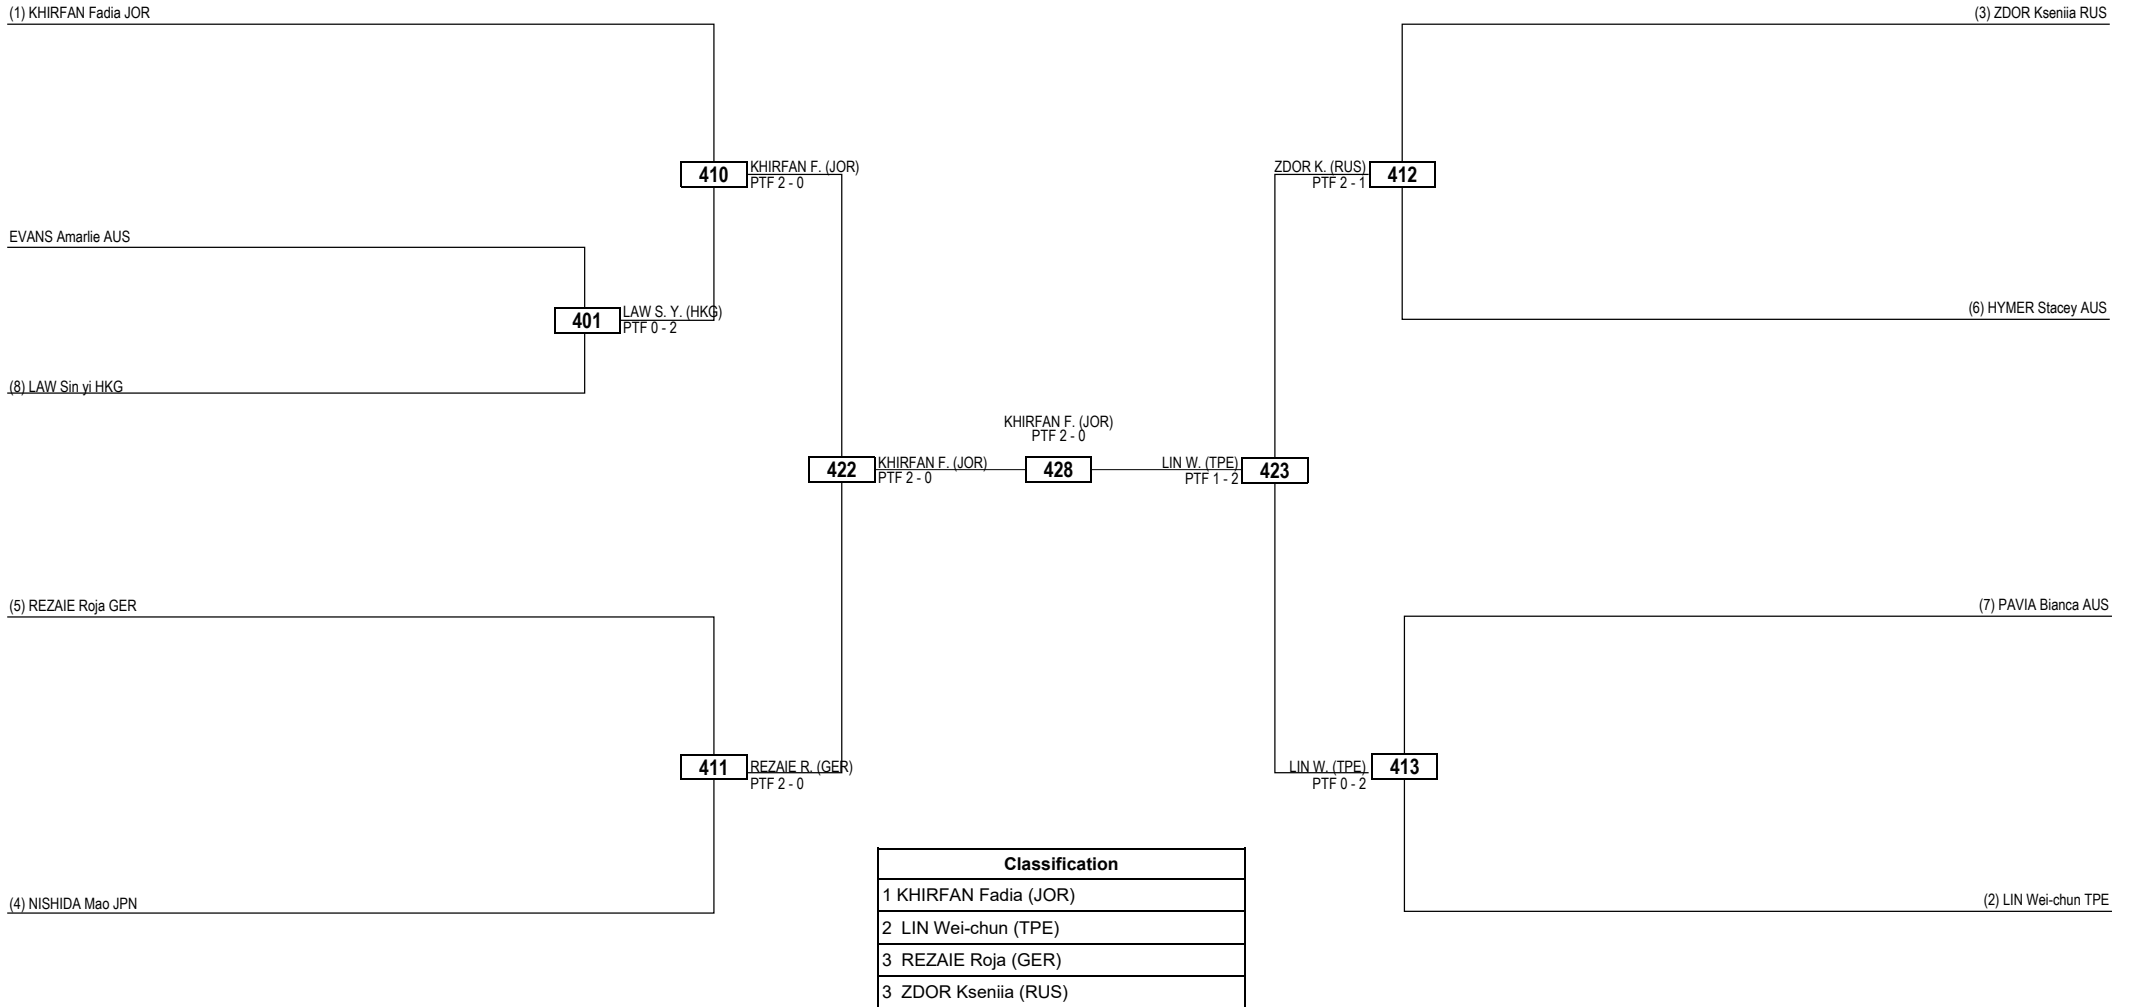

LEGEND RSC: Win by Referee Stop the Contest WDR: Win by Withdrawal DQB: Win by Disqualification for unsportsmanlike behavior
 (x) Seed PTF: Win by Final Score DSQ: Win by Disqualification R: Round

Classification
1 BEKULOVA Milana (RUS)
2 LAHOOD Juliet (AUS)
3 WANG Chieh-ling (TPE)
3 OKAZAKI Hinata (JPN)

Round of 32 Round of 16 Quarterfinals Semifinals Final Semifinals Quarterfinals Round of 16 Round of 32

LEGEND RSC: Win by Referee Stop the Contest WDR: Win by Withdrawal DQB: Win by Disqualification for unsportsmanlike behavior
 (x) Seed PTF: Win by Final Score DSQ: Win by Disqualification R: Round

Round of 16 Quarterfinals Semifinals Final Semifinals Quarterfinals Round of 16

LEGEND RSC: Win by Referee Stop the Contest WDR: Win by Withdrawal DQB: Win by Disqualification for unsportsmanlike behavior
 (x) Seed PTF: Win by Final Score DSQ: Win by Disqualification R: Round