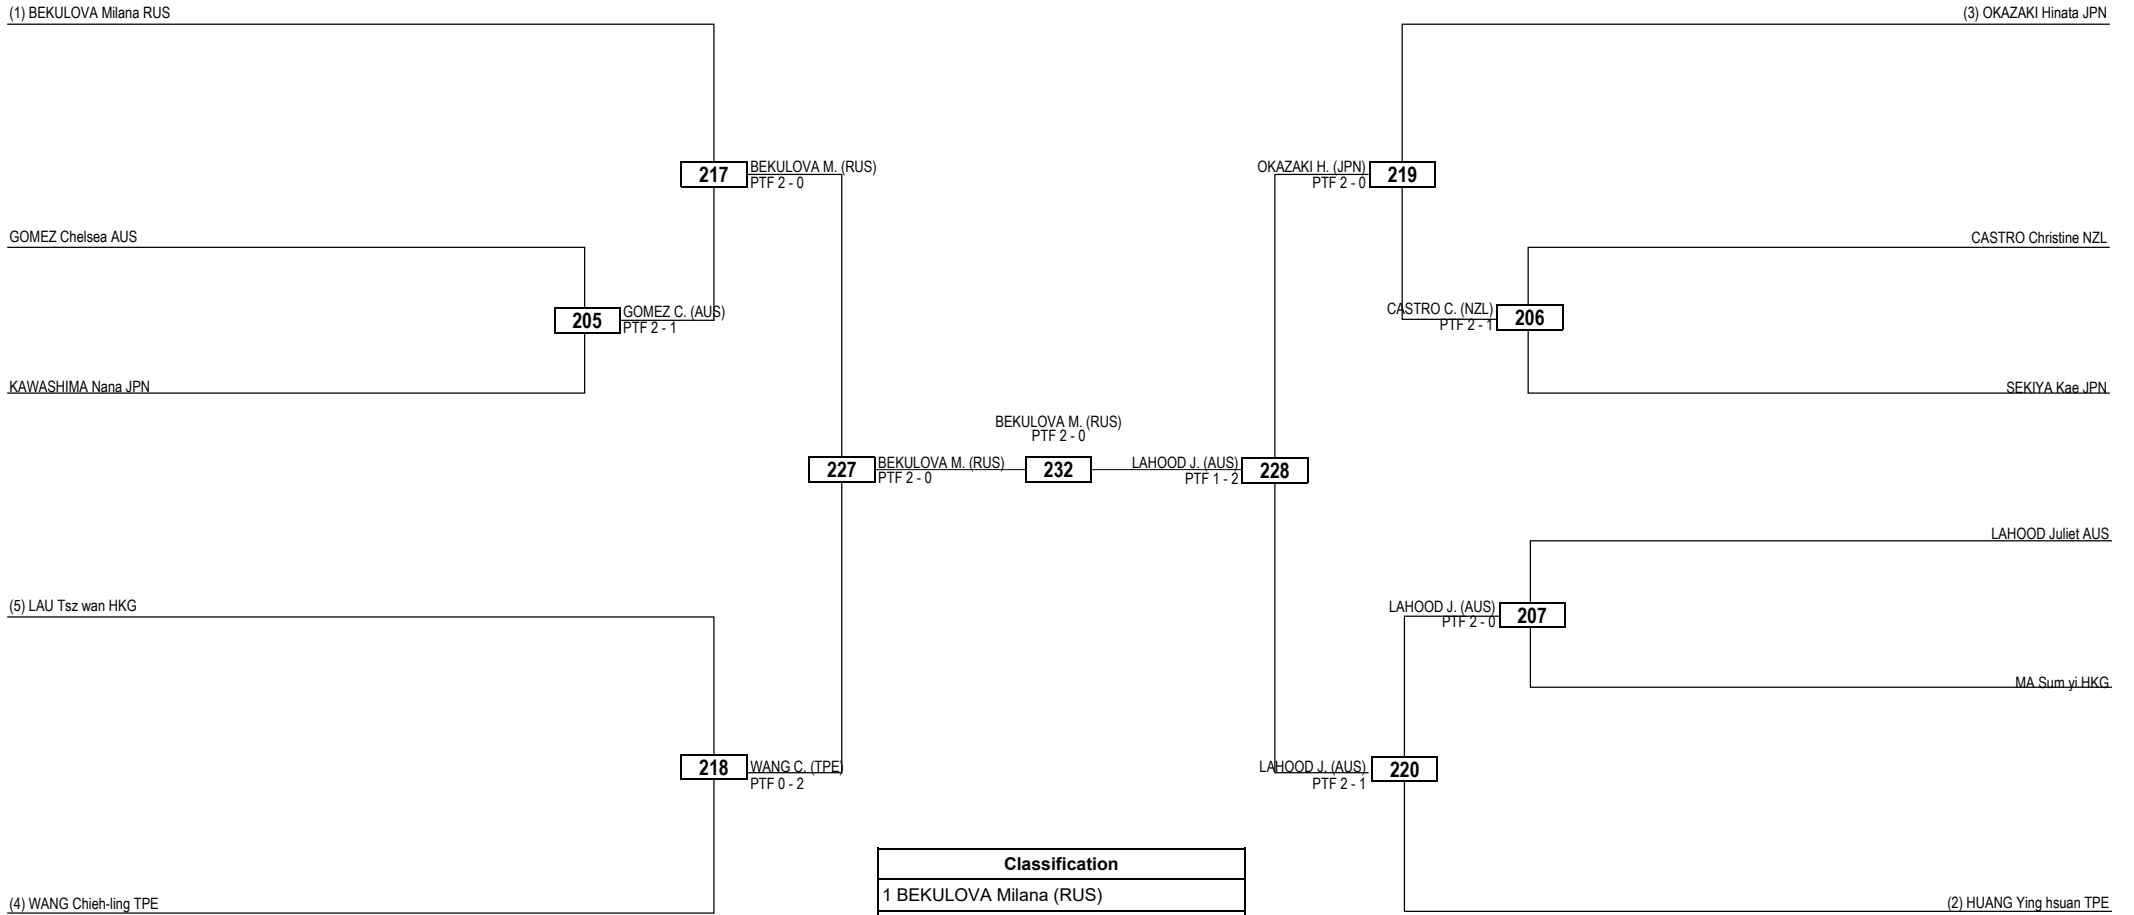

Classification
1 BEKULOVA Milana (RUS)
2 LAHOOD Juliet (AUS)
3 WANG Chieh-ling (TPE)
3 OKAZAKI Hinata (JPN)