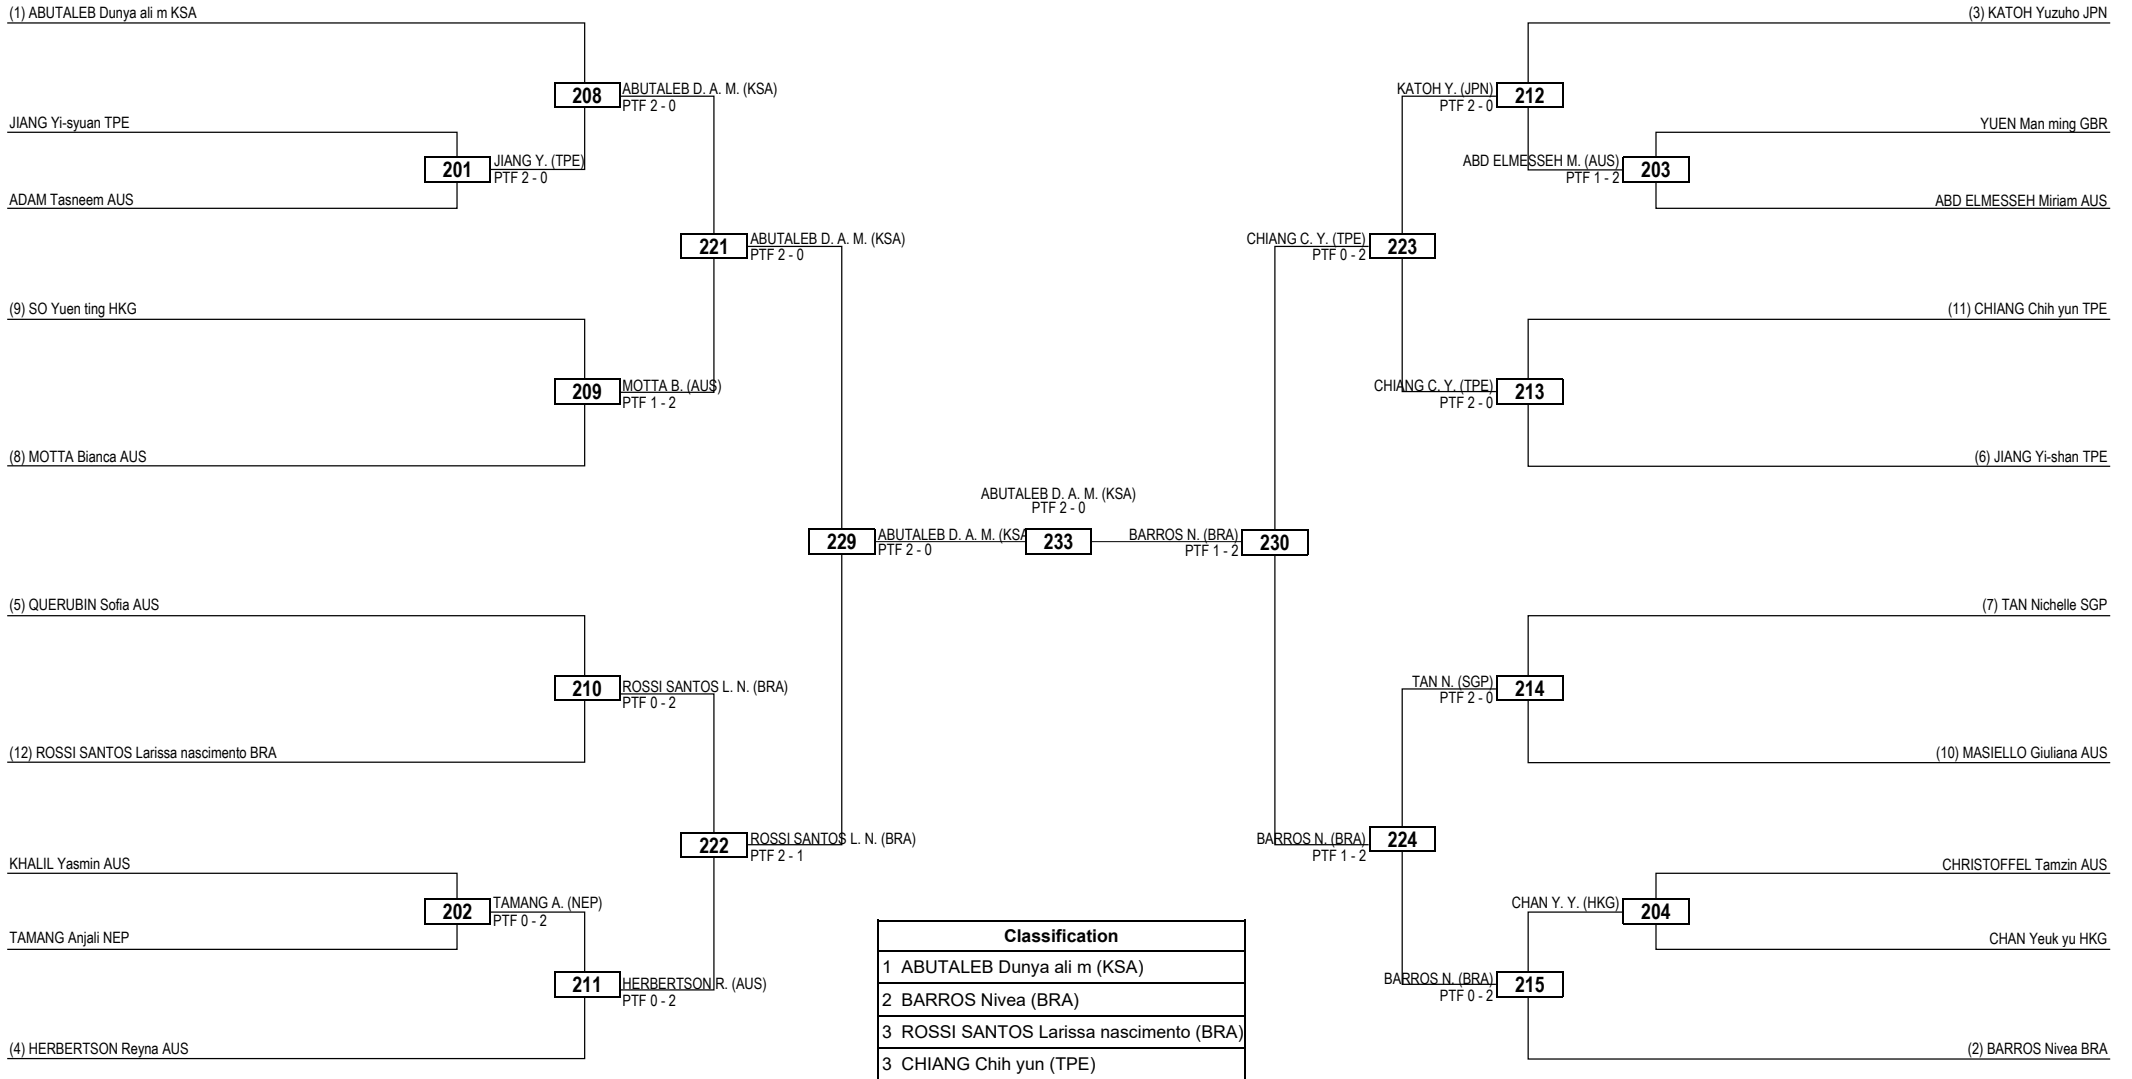

Quarterfinals Semifinals Final Semifinals Quarterfinals

(1) ELSHARABATY Saleh JOR

(3) EBATA Hidenori JPN

MEIRELLES Arthur BRA

(4) STEWART Jobe AUS

(2) CHEN Liang-hsi TPE

Classification
1 MEIRELLES Arthur (BRA)
2 CHEN Liang-hsi (TPE)
3 ELSHARABATY Saleh (JOR)
3 EBATA Hidenori (JPN)

LEGEND RSC: Win by Referee Stop the Contest WDR: Win by Withdrawal DQB: Win by Disqualification for unsportsmanlike behavior
 (x) Seed PTF: Win by Final Score DSQ: Win by Disqualification R: Round

Quarterfinals Semifinals Final Semifinals Quarterfinals

LEGEND RSC: Win by Referee Stop the Contest WDR: Win by Withdrawal DQB: Win by Disqualification for unsportsmanlike behavior
 (x) Seed PTF: Win by Final Score DSQ: Win by Disqualification R: Round

Classification
1 BEKULOVA Milana (RUS)
2 LAHOOD Juliet (AUS)
3 WANG Chieh-ling (TPE)
3 OKAZAKI Hinata (JPN)

Round of 32 Round of 16 Quarterfinals Semifinals Final Semifinals Quarterfinals Round of 16 Round of 32

LEGEND RSC: Win by Referee Stop the Contest WDR: Win by Withdrawal DQB: Win by Disqualification for unsportsmanlike behavior
 (x) Seed PTF: Win by Final Score DSQ: Win by Disqualification R: Round