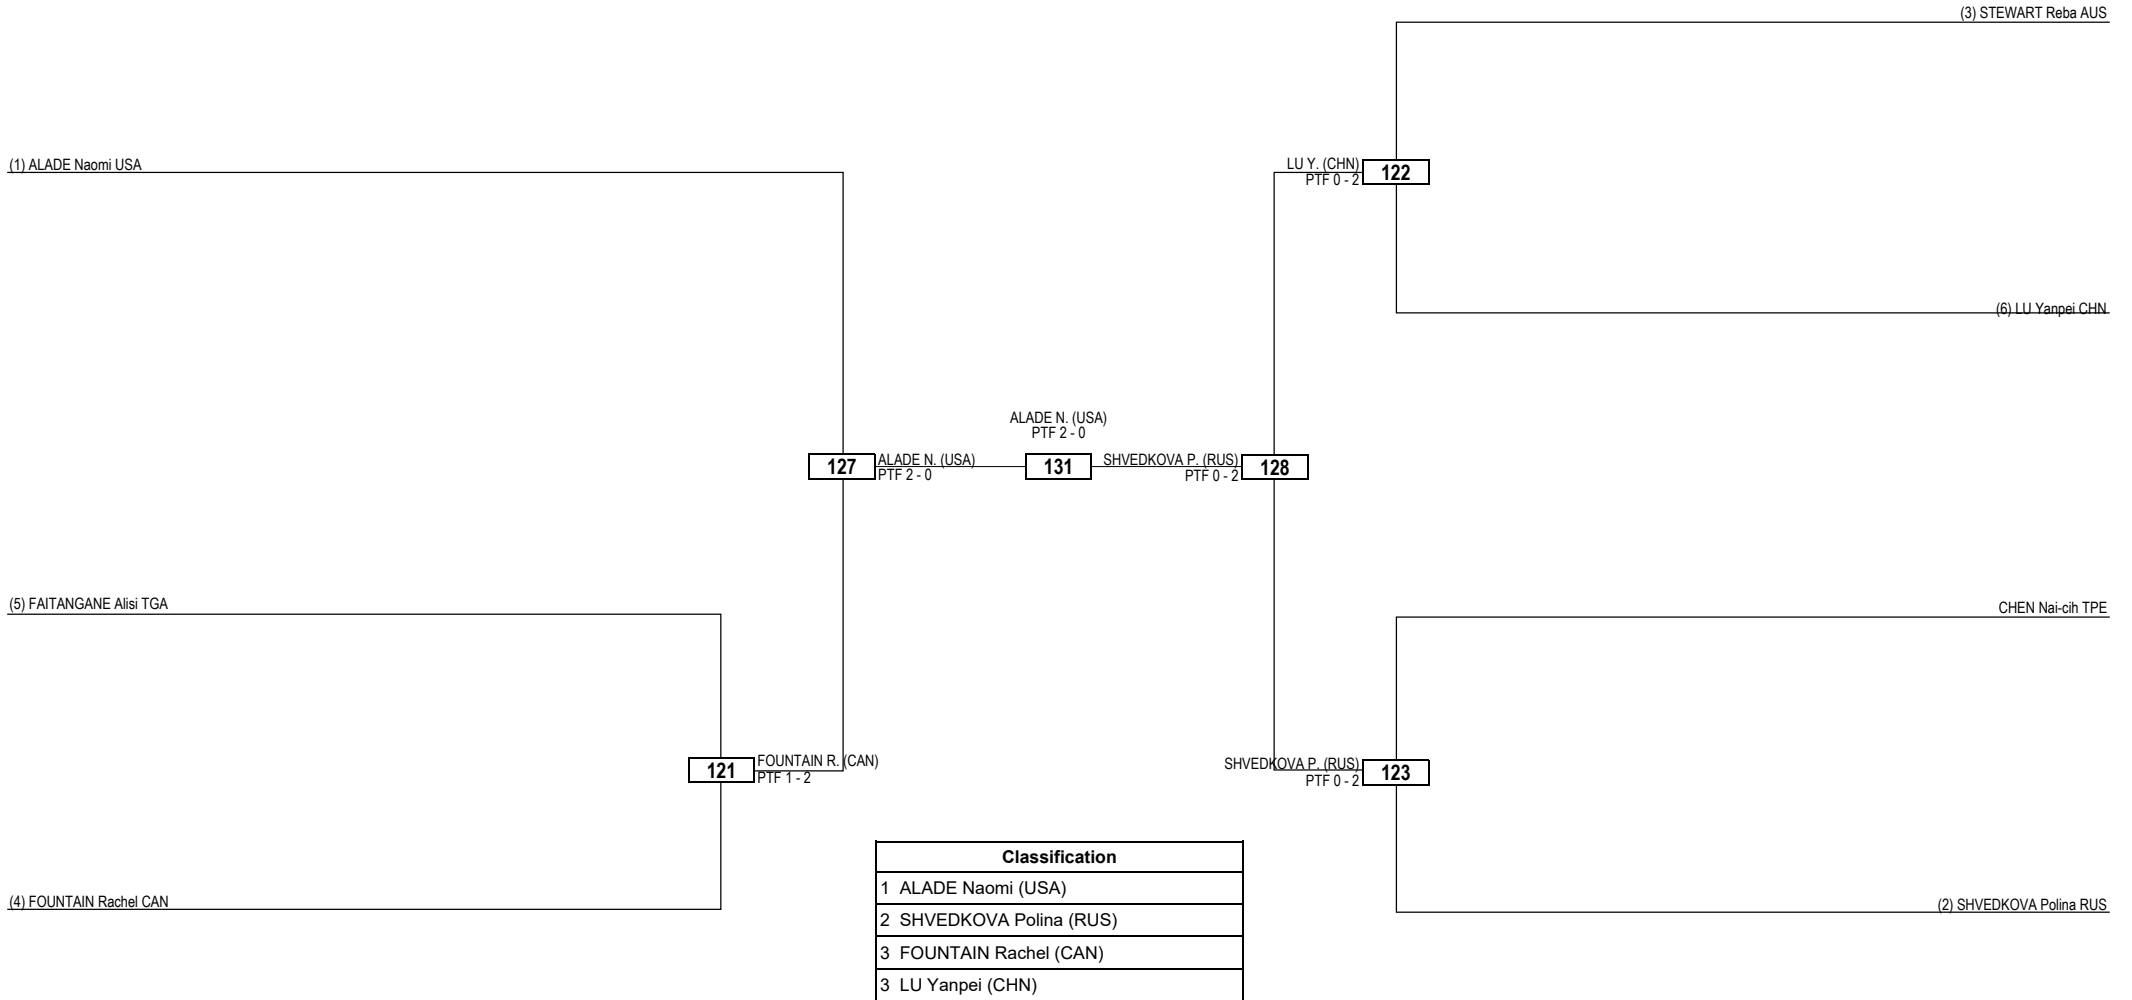

Quarterfinals   Semifinals   Final   Semifinals   Quarterfinals

LEGEND RSC: Win by Referee Stop the Contest   WDR: Win by Withdrawal   DQB: Win by Disqualification for unsportsmanlike behavior
(x) Seed   PTF: Win by Final Score   DSQ: Win by Disqualification   R: Round