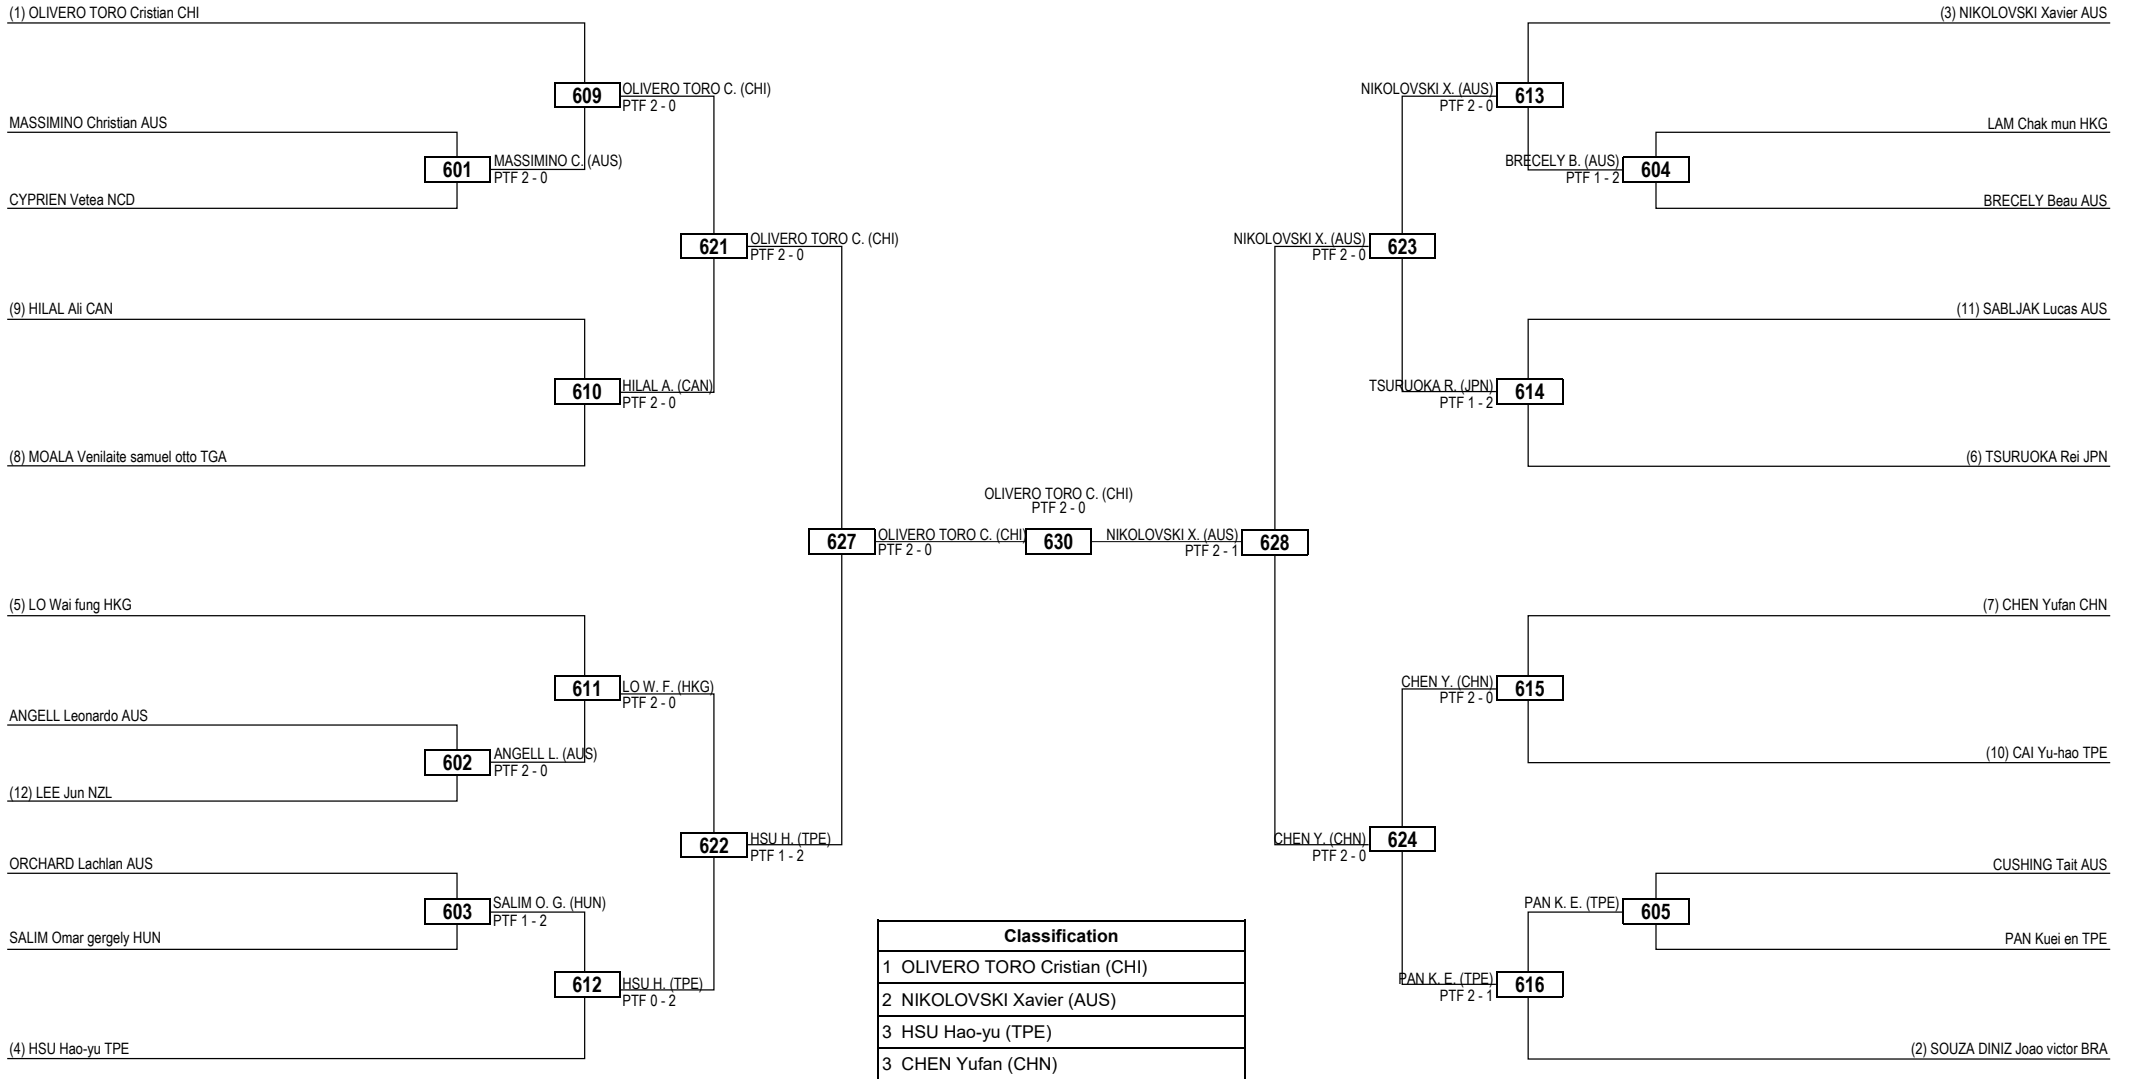

Round of 32 Round of 16 Quarterfinals Semifinals Final Semifinals Quarterfinals Round of 16 Round of 32

LEGEND RSC: Win by Referee Stop the Contest WDR: Win by Withdrawal DQB: Win by Disqualification for unsportsmanlike behavior
 (x) Seed PTF: Win by Final Score DSQ: Win by Disqualification R: Round