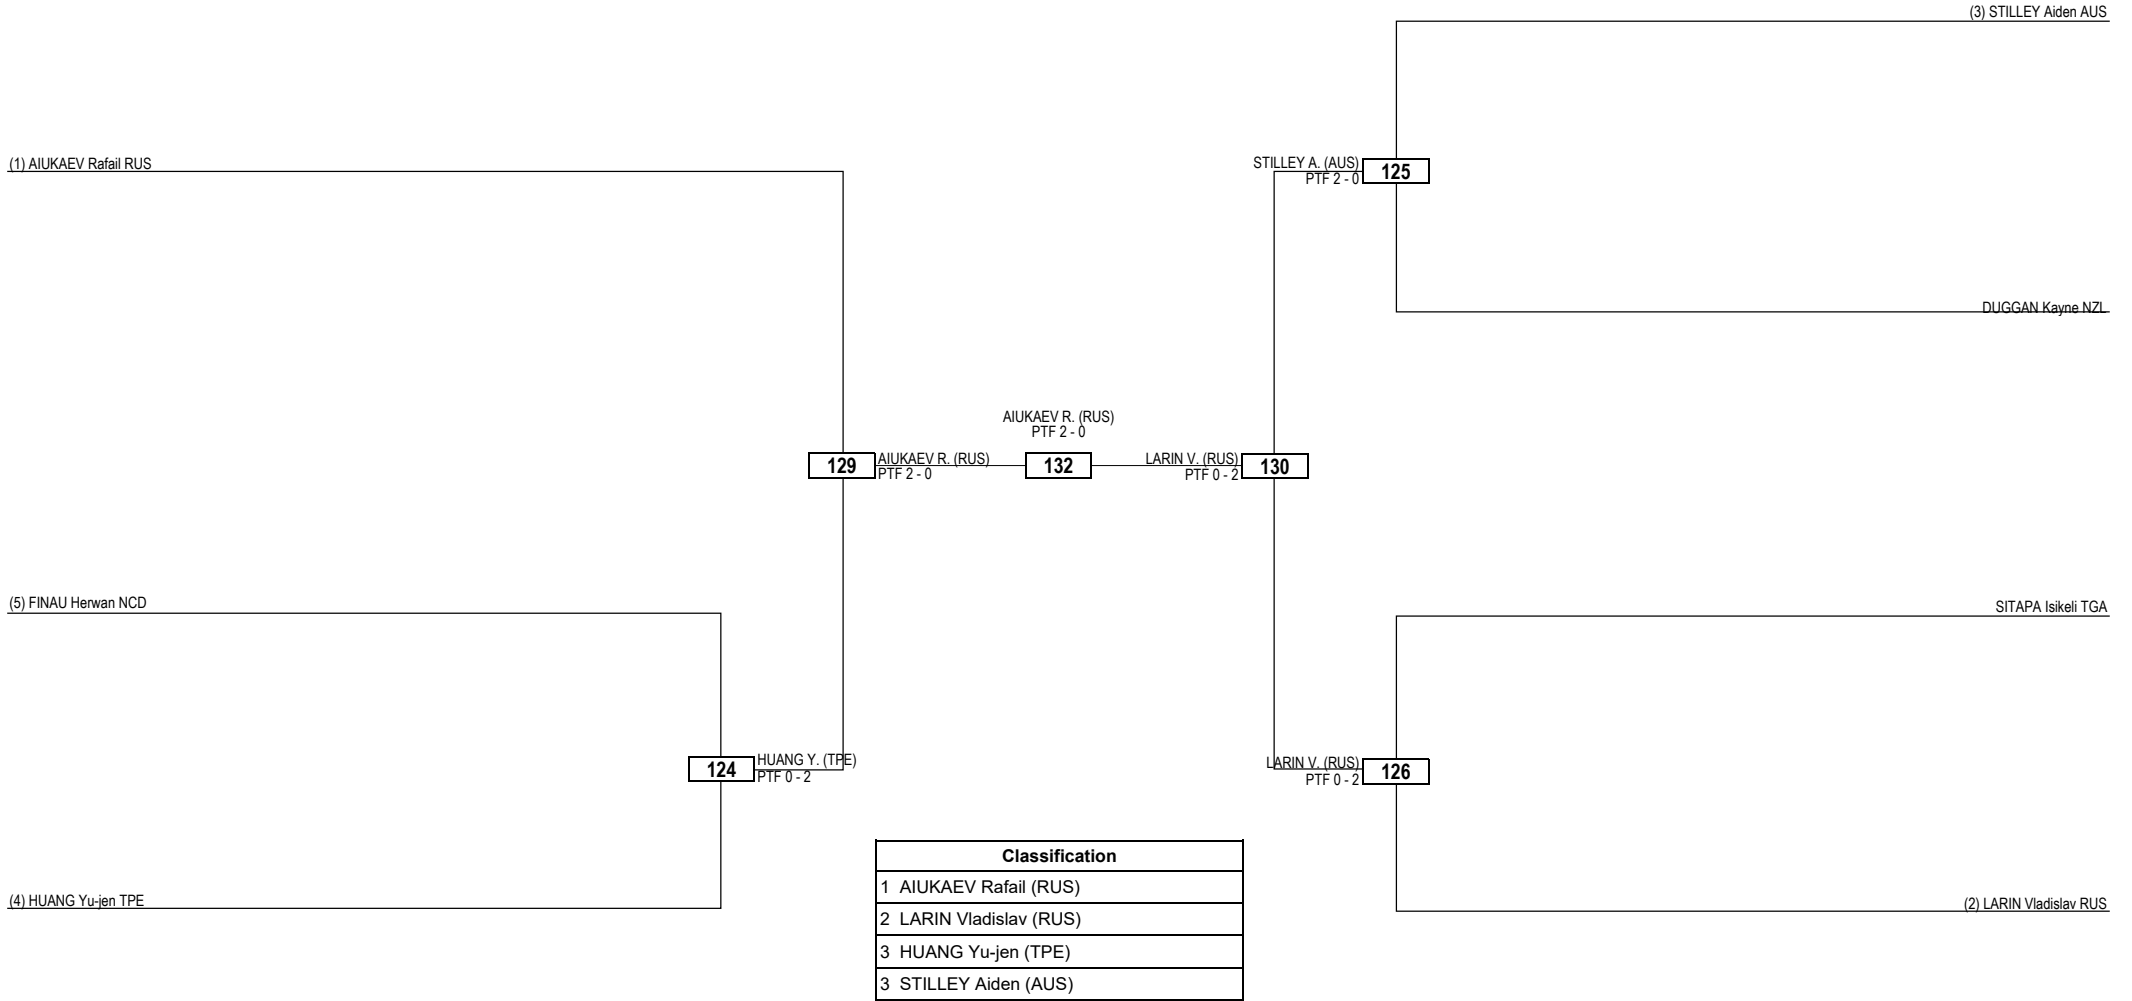

Round of 32 Round of 16 Quarterfinals Semifinals Final Semifinals Quarterfinals Round of 16 Round of 32

LEGEND RSC: Win by Referee Stop the Contest WDR: Win by Withdrawal DQB: Win by Disqualification for unsportsmanlike behavior
 (x) Seed PTF: Win by Final Score DSQ: Win by Disqualification R: Round

Quarterfinals Semifinals Final Semifinals Quarterfinals

(1) ELSHARABATY Saleh JOR

(3) EBATA Hidenori JPN

MEIRELLES Arthur BRA

(4) STEWART Jobe AUS

(2) CHEN Liang-hsi TPE

Classification
1 MEIRELLES Arthur (BRA)
2 CHEN Liang-hsi (TPE)
3 ELSHARABATY Saleh (JOR)
3 EBATA Hidenori (JPN)

LEGEND RSC: Win by Referee Stop the Contest WDR: Win by Withdrawal DQB: Win by Disqualification for unsportsmanlike behavior
 (x) Seed PTF: Win by Final Score DSQ: Win by Disqualification R: Round

Quarterfinals Semifinals Final Semifinals Quarterfinals