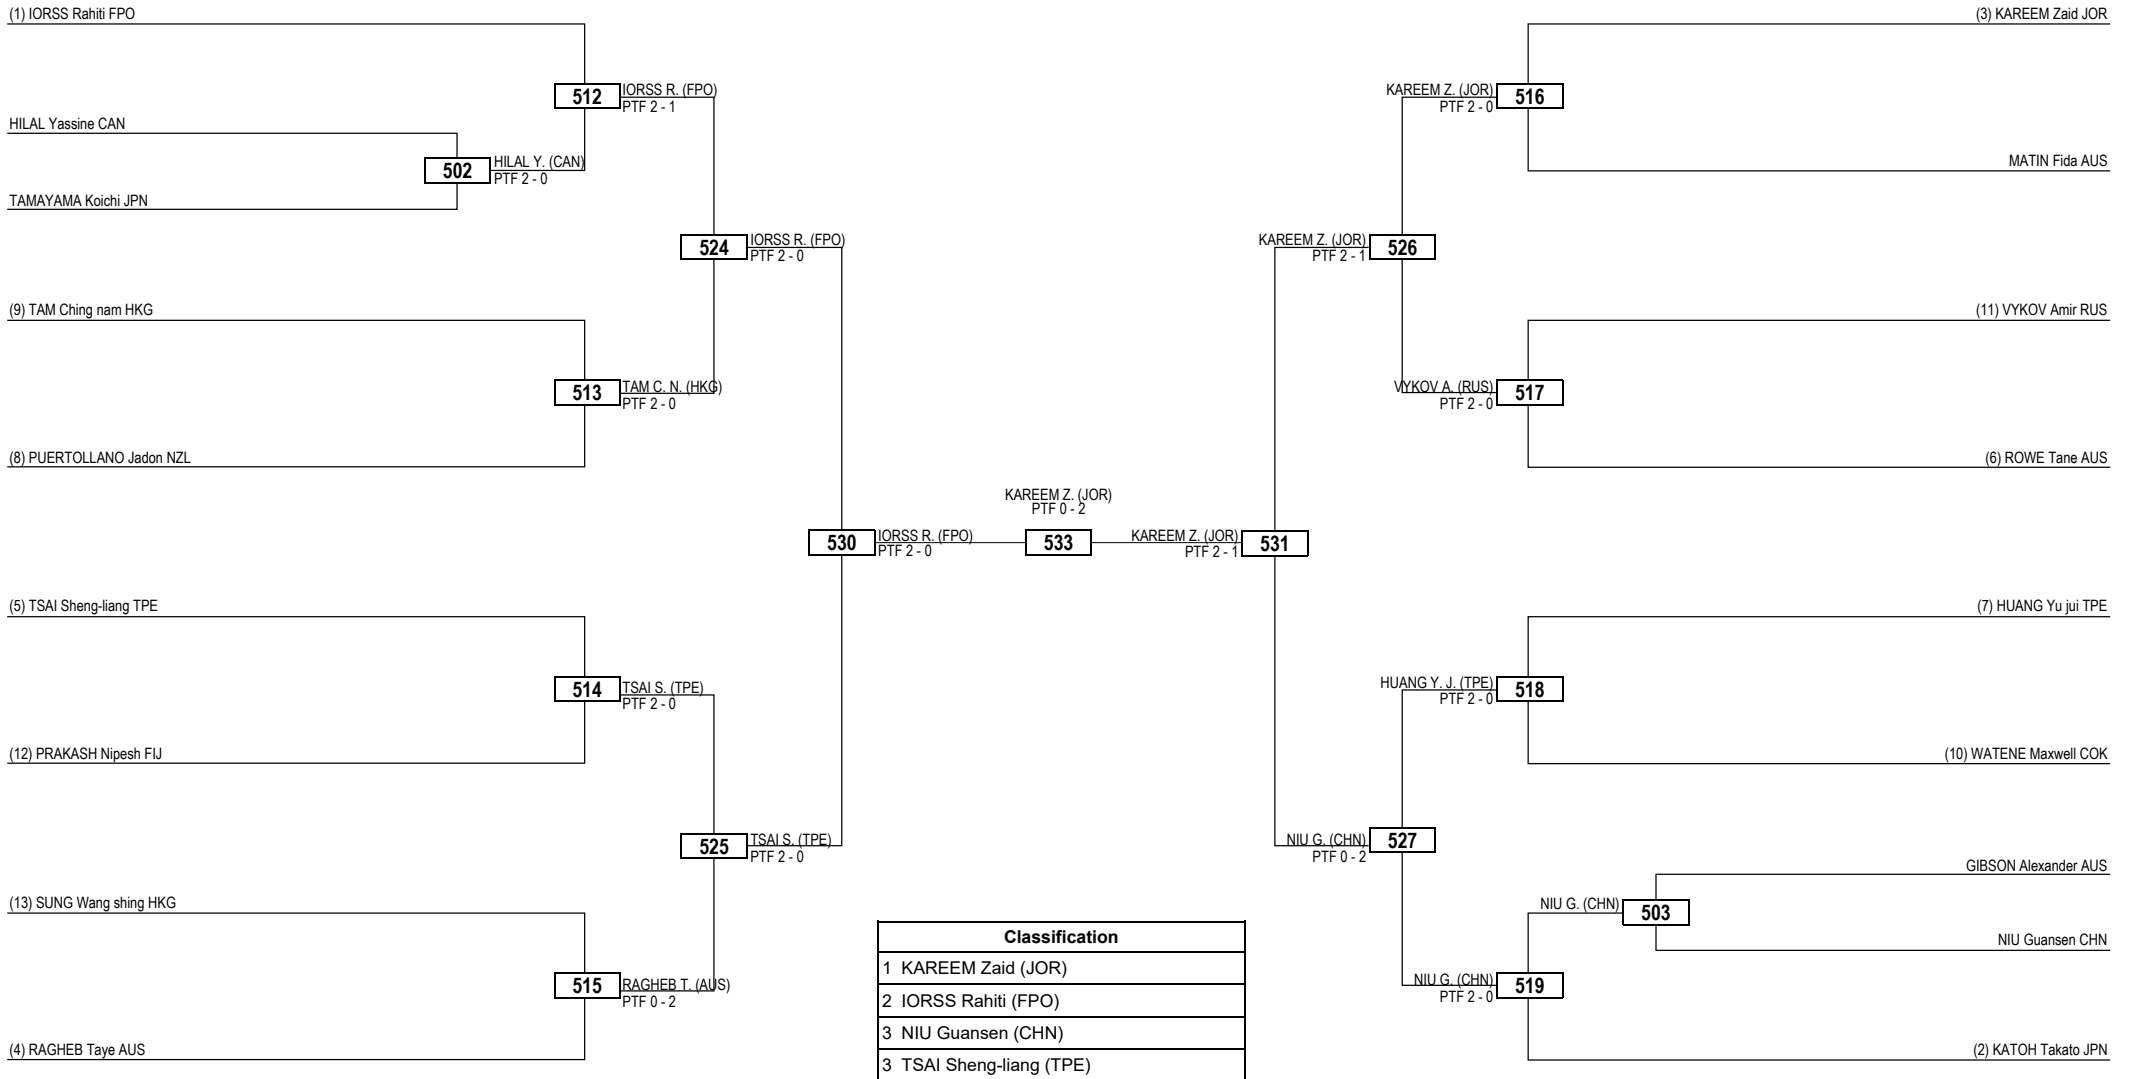

Round of 32 Round of 16 Quarterfinals Semifinals Final Semifinals Quarterfinals Round of 16 Round of 32

LEGEND RSC: Win by Referee Stop the Contest WDR: Win by Withdrawal DQB: Win by Disqualification for unsportsmanlike behavior
 (x) Seed PTF: Win by Final Score DSQ: Win by Disqualification R: Round