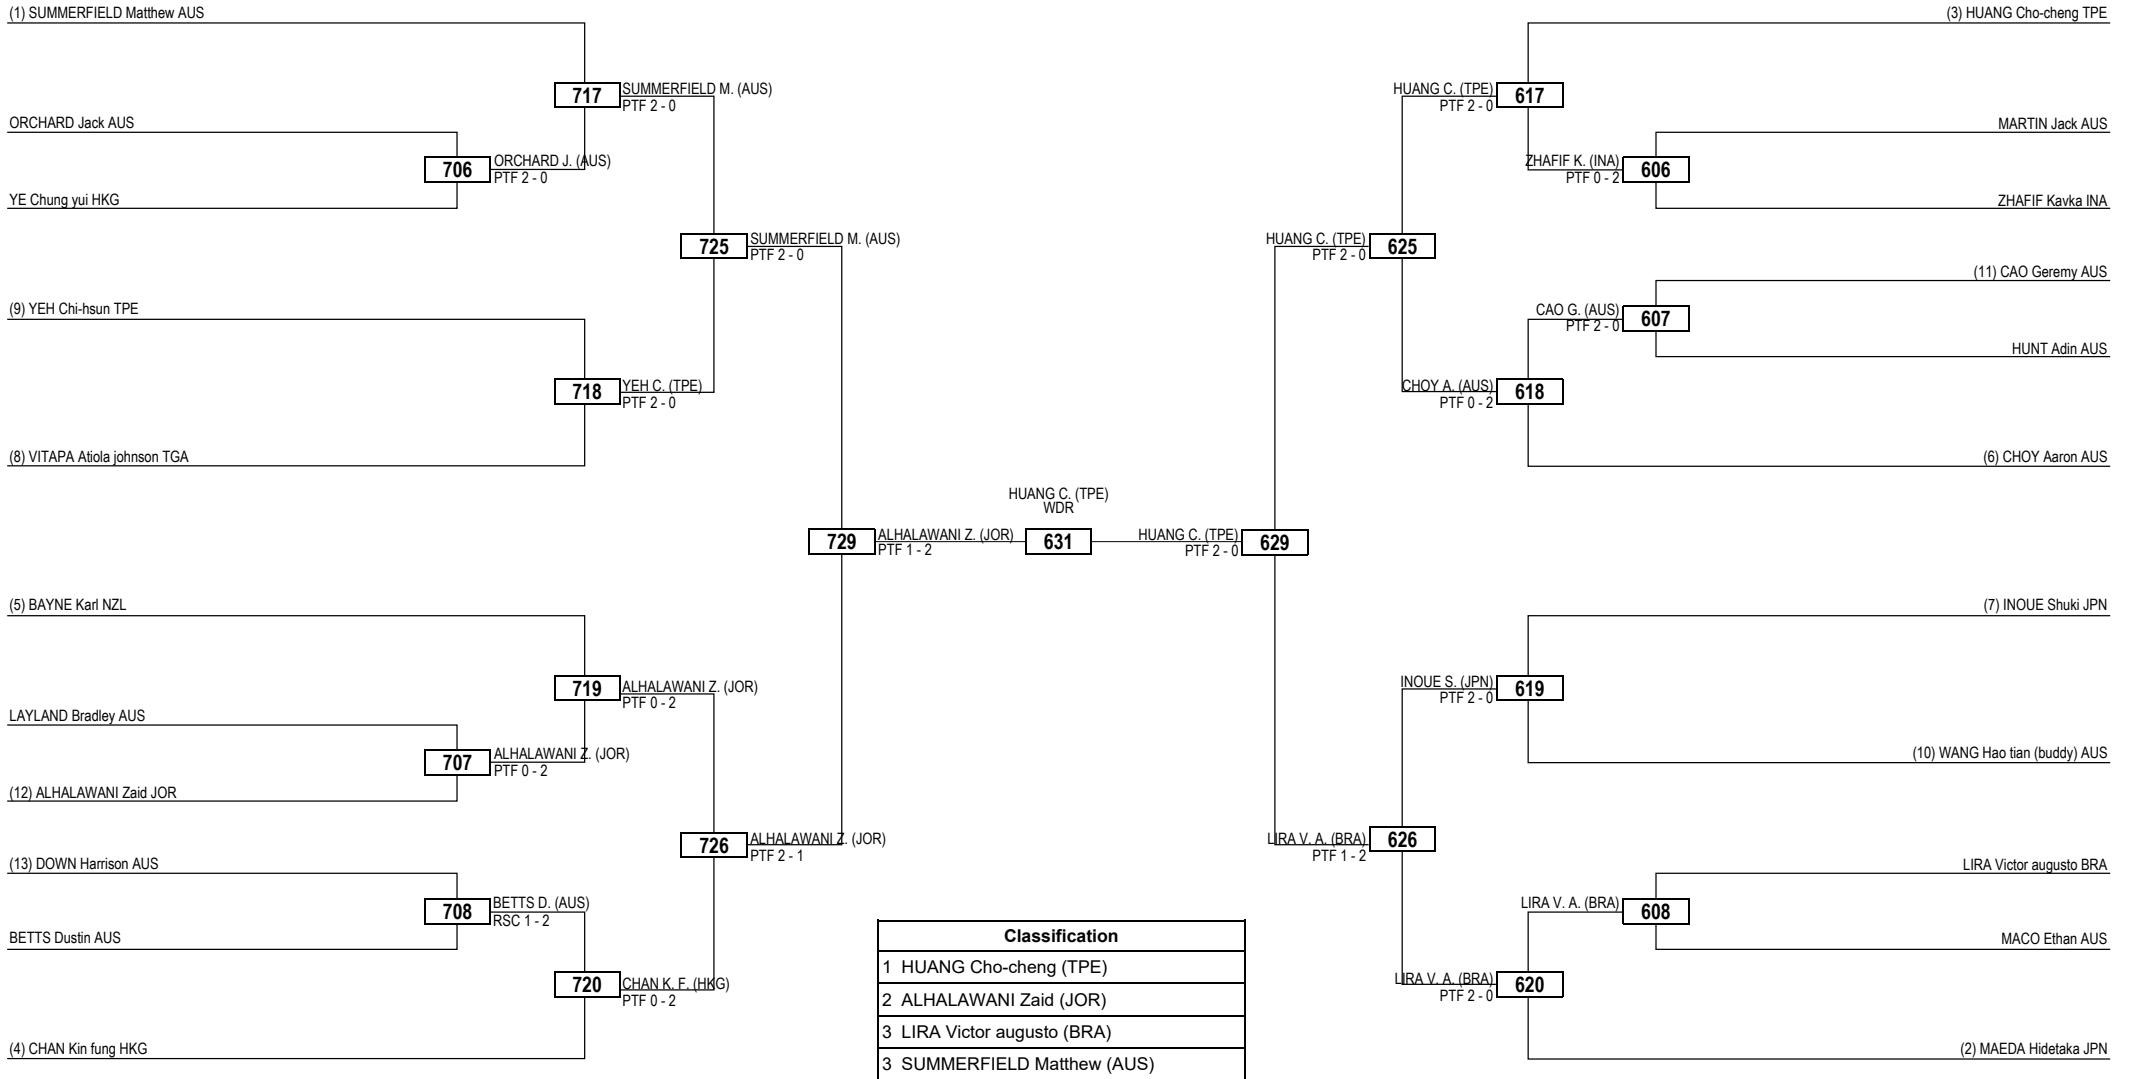

Round of 32 Round of 16 Quarterfinals Semifinals Final Semifinals Quarterfinals Round of 16 Round of 32

LEGEND RSC: Win by Referee Stop the Contest WDR: Win by Withdrawal DQB: Win by Disqualification for unsportsmanlike behavior
 (x) Seed PTF: Win by Final Score DSQ: Win by Disqualification R: Round