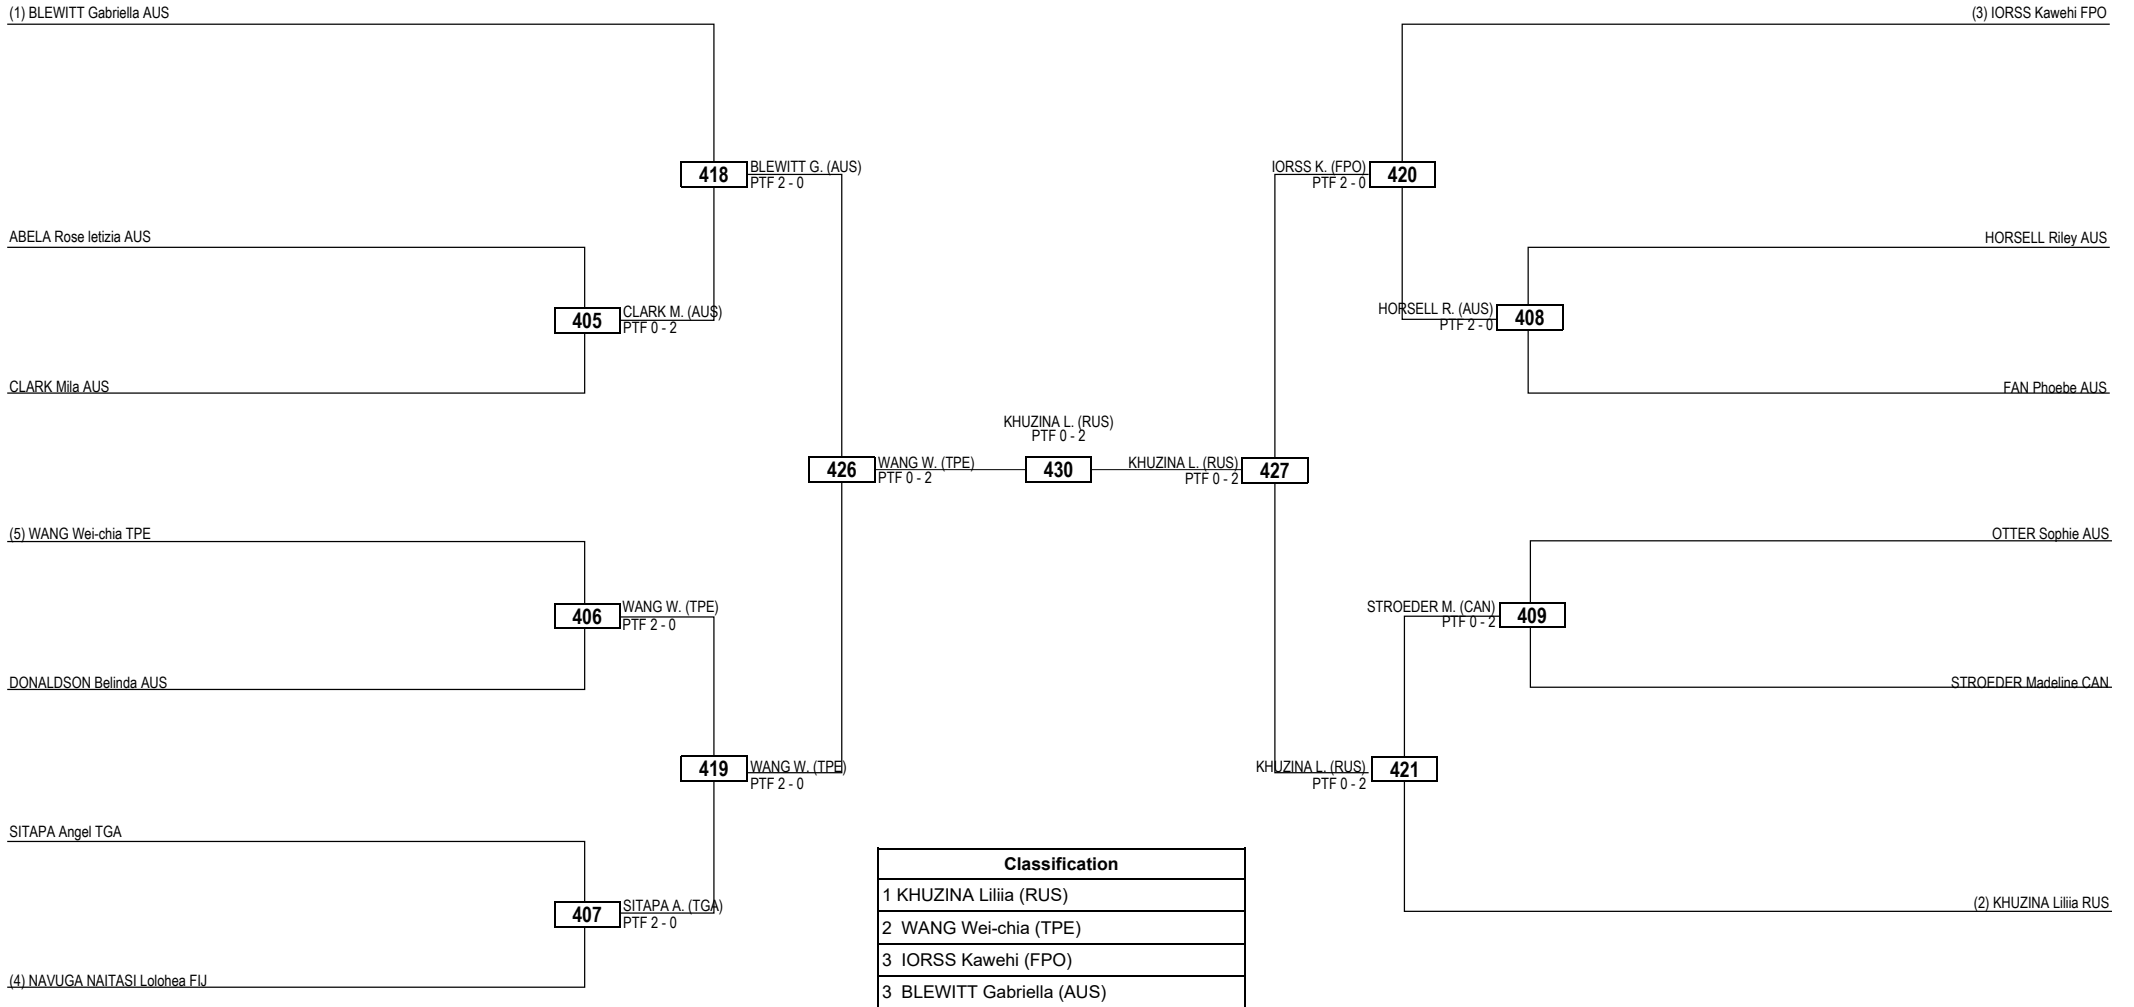

LEGEND RSC: Win by Referee Stop the Contest WDR: Win by Withdrawal DQB: Win by Disqualification for unsportsmanlike behavior
 (x) Seed PTF: Win by Final Score DSQ: Win by Disqualification R: Round

Quarterfinals Semifinals Final Semifinals Quarterfinals

LEGEND RSC: Win by Referee Stop the Contest WDR: Win by Withdrawal DQB: Win by Disqualification for unsportsmanlike behavior
 (x) Seed PTF: Win by Final Score DSQ: Win by Disqualification R: Round

Classification
1 BEKULOVA Milana (RUS)
2 LAHOOD Juliet (AUS)
3 WANG Chieh-ling (TPE)
3 OKAZAKI Hinata (JPN)

Round of 32 Round of 16 Quarterfinals Semifinals Final Semifinals Quarterfinals Round of 16 Round of 32

LEGEND RSC: Win by Referee Stop the Contest WDR: Win by Withdrawal DQB: Win by Disqualification for unsportsmanlike behavior
 (x) Seed PTF: Win by Final Score DSQ: Win by Disqualification R: Round

Round of 16 Quarterfinals Semifinals Final Semifinals Quarterfinals Round of 16

LEGEND RSC: Win by Referee Stop the Contest WDR: Win by Withdrawal DQB: Win by Disqualification for unsportsmanlike behavior
 (x) Seed PTF: Win by Final Score DSQ: Win by Disqualification R: Round