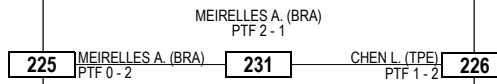

Round of 32 Round of 16 Quarterfinals Semifinals Final Semifinals Quarterfinals Round of 16 Round of 32

LEGEND RSC: Win by Referee Stop the Contest WDR: Win by Withdrawal DQB: Win by Disqualification for unsportsmanlike behavior
 (x) Seed PTF: Win by Final Score DSQ: Win by Disqualification R: Round

Quarterfinals Semifinals Final Semifinals Quarterfinals

(1) ELSHARABATY Saleh JOR

(3) EBATA Hidenori JPN

MEIRELLES Arthur BRA

(4) STEWART Jobe AUS

(2) CHEN Liang-hsi TPE

Classification
1 MEIRELLES Arthur (BRA)
2 CHEN Liang-hsi (TPE)
3 ELSHARABATY Saleh (JOR)
3 EBATA Hidenori (JPN)

LEGEND RSC: Win by Referee Stop the Contest WDR: Win by Withdrawal DQB: Win by Disqualification for unsportsmanlike behavior
 (x) Seed PTF: Win by Final Score DSQ: Win by Disqualification R: Round

Quarterfinals Semifinals Final Semifinals Quarterfinals