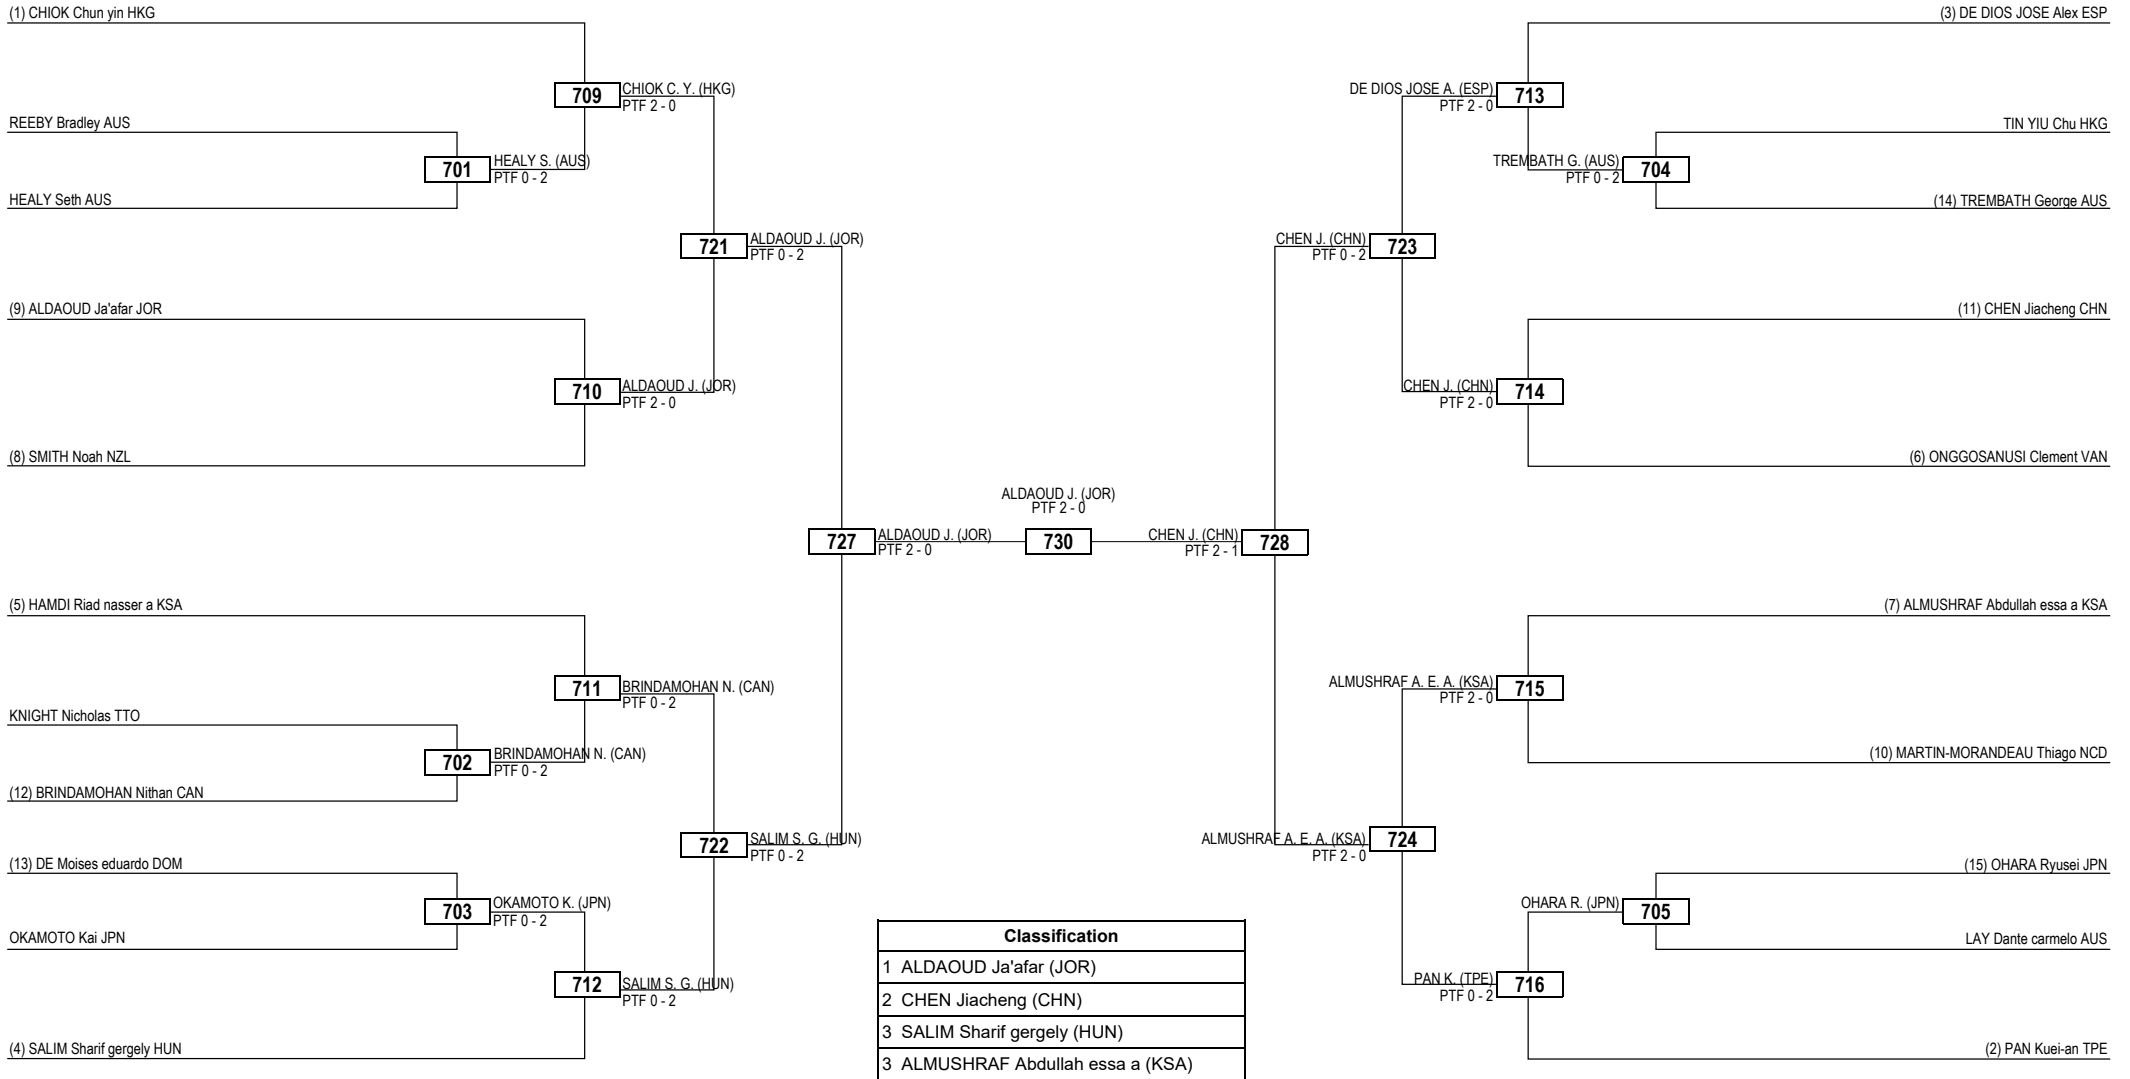

Round of 32 Round of 16 Quarterfinals Semifinals Final Semifinals Quarterfinals Round of 16 Round of 32

LEGEND RSC: Win by Referee Stop the Contest WDR: Win by Withdrawal DQB: Win by Disqualification for unsportsmanlike behavior
 (x) Seed PTF: Win by Final Score DSQ: Win by Disqualification R: Round