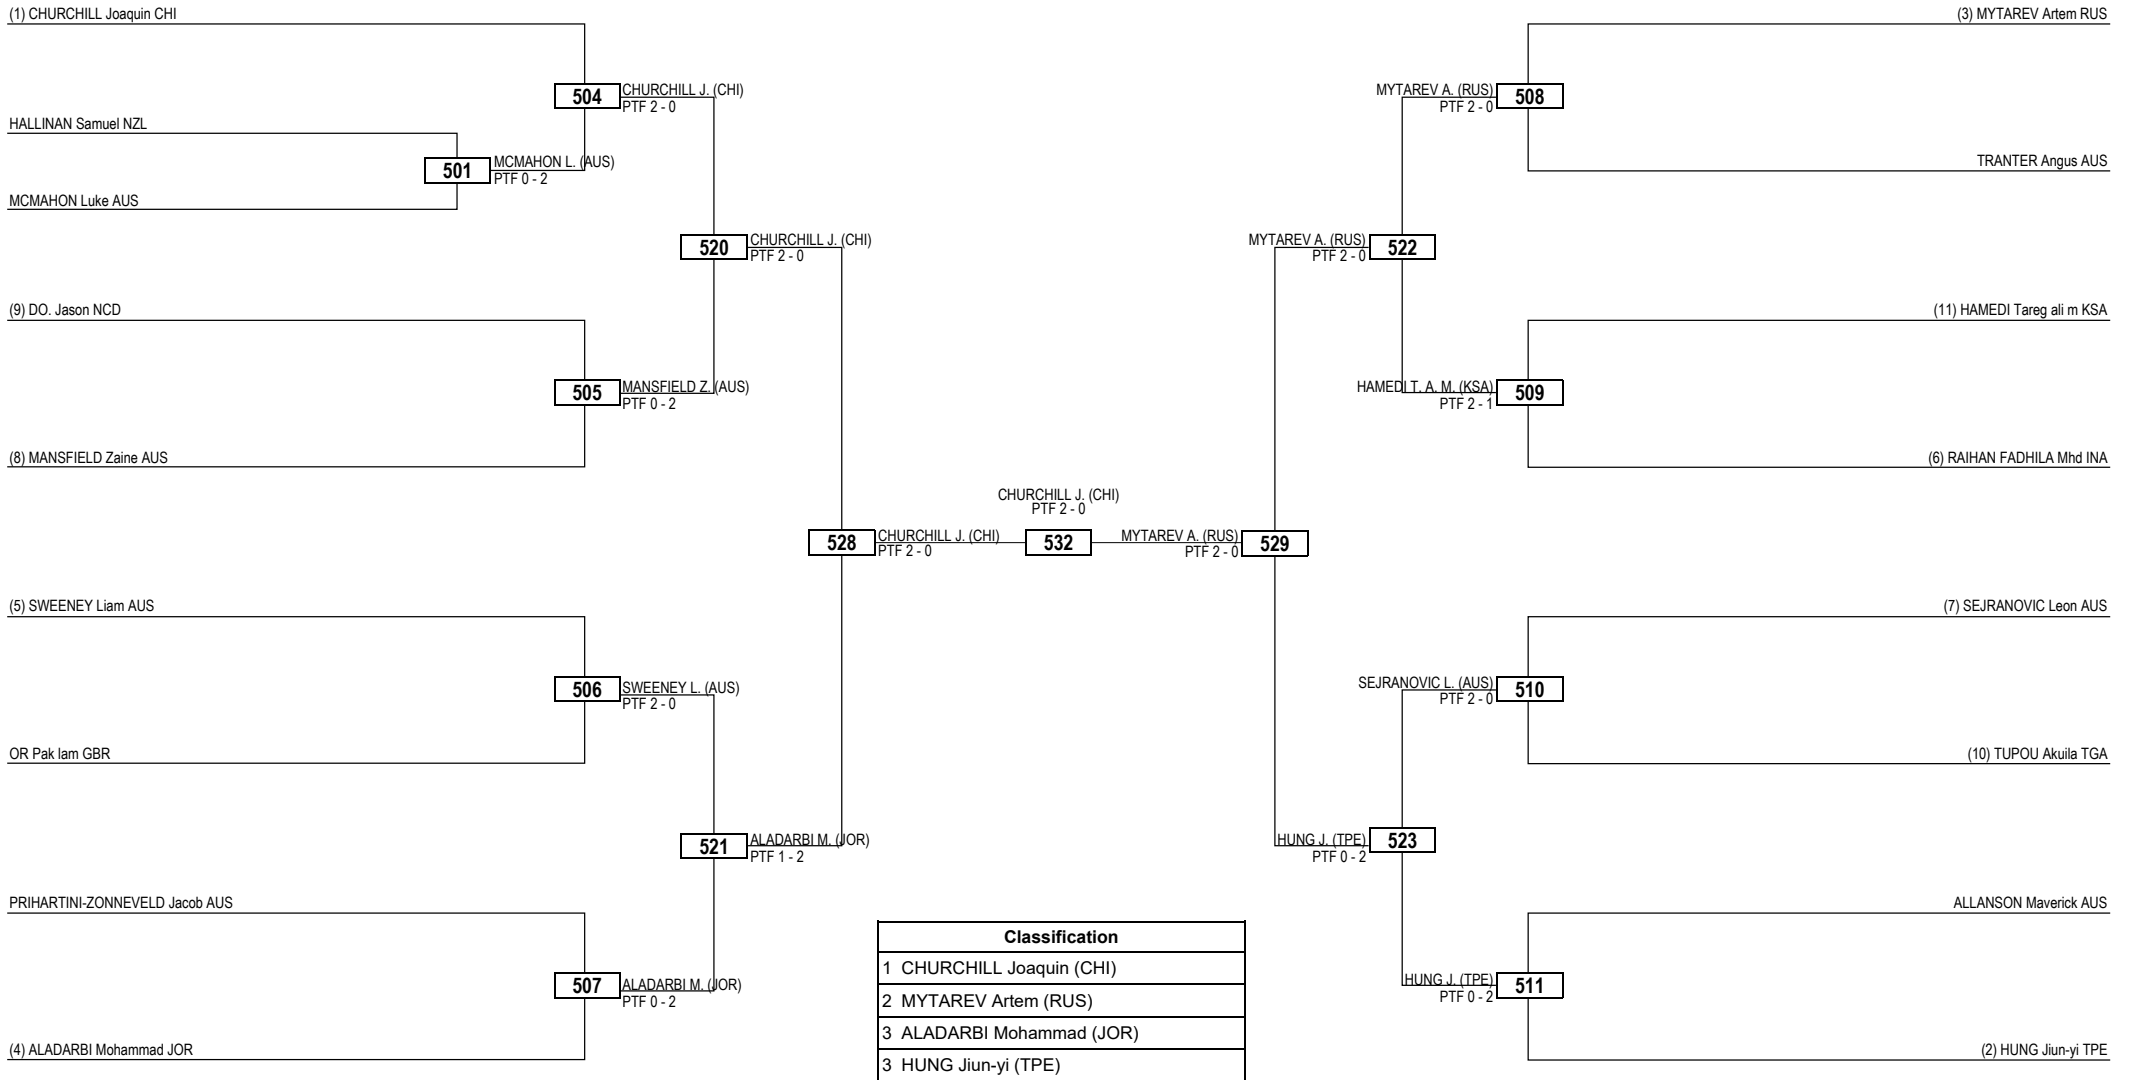

Round of 32 Round of 16 Quarterfinals Semifinals Final Semifinals Quarterfinals Round of 16 Round of 32

LEGEND RSC: Win by Referee Stop the Contest WDR: Win by Withdrawal DQB: Win by Disqualification for unsportsmanlike behavior
 (x) Seed PTF: Win by Final Score DSQ: Win by Disqualification R: Round