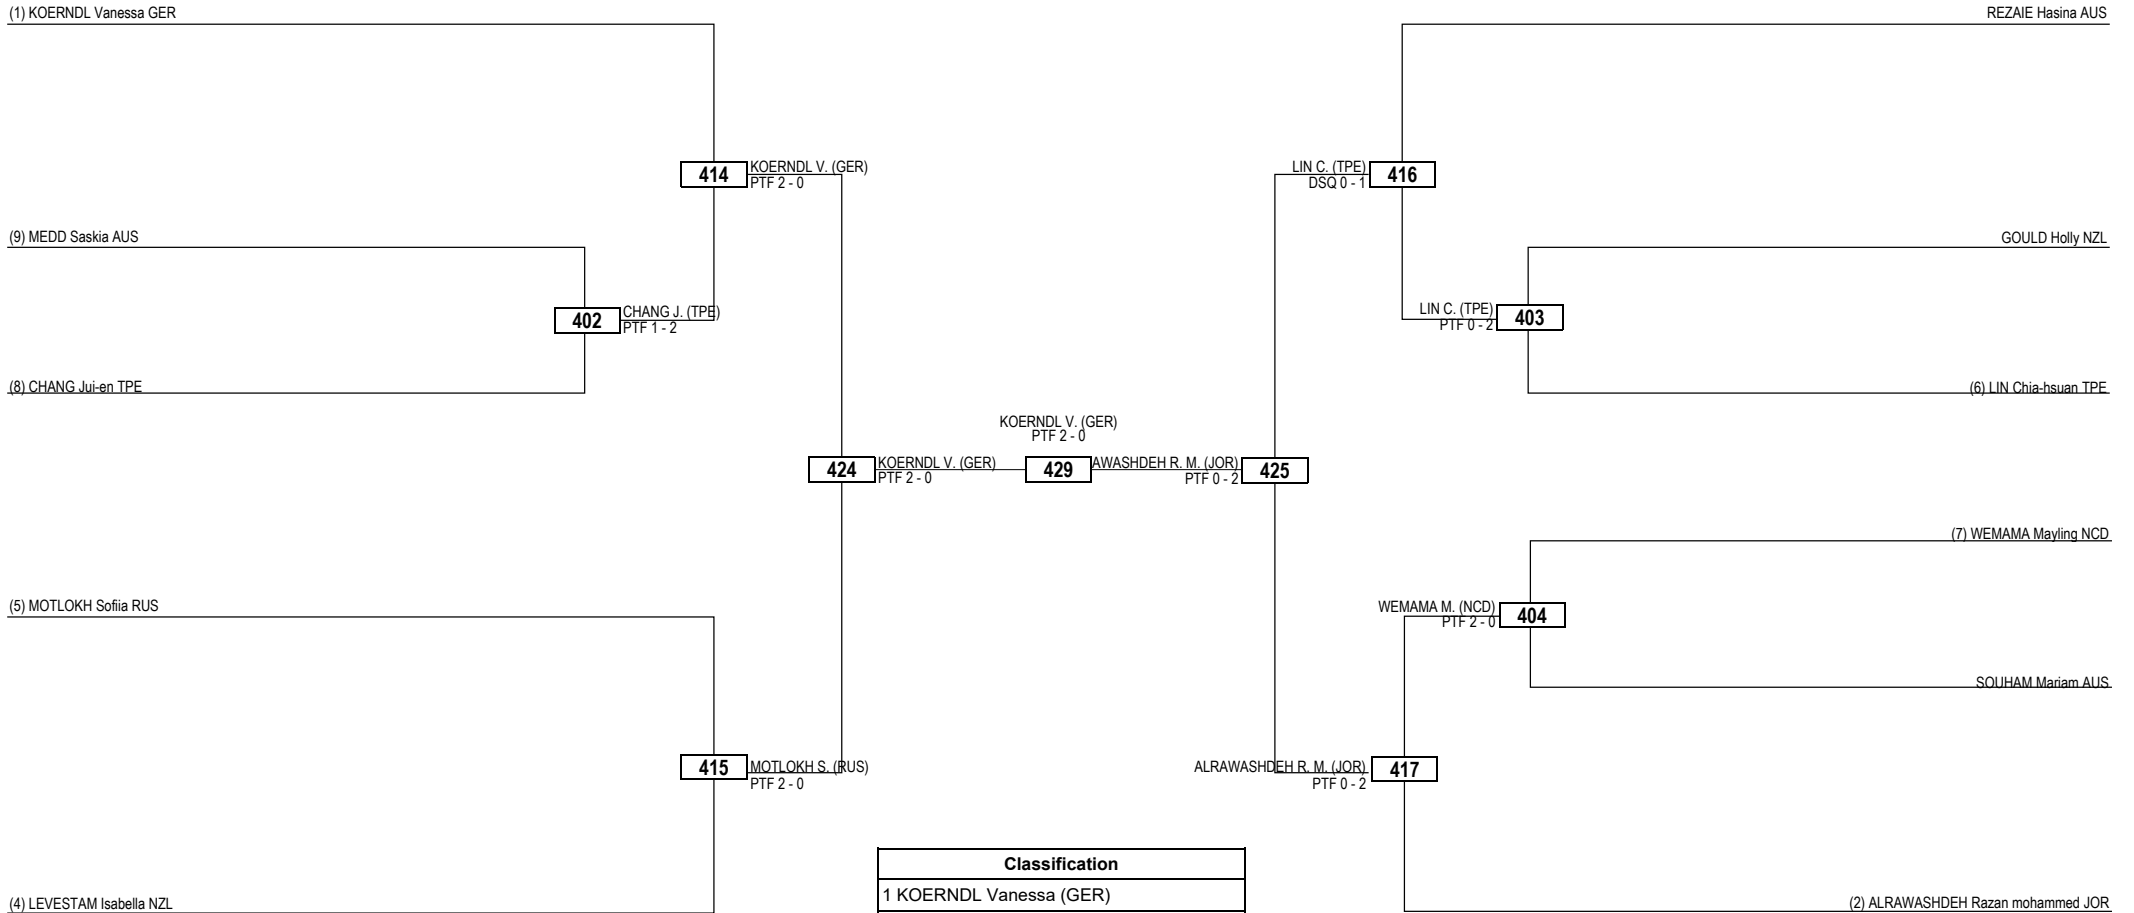

Round of 32 Round of 16 Quarterfinals Semifinals Final Semifinals Quarterfinals Round of 16 Round of 32

LEGEND RSC: Win by Referee Stop the Contest WDR: Win by Withdrawal DQB: Win by Disqualification for unsportsmanlike behavior
 (x) Seed PTF: Win by Final Score DSQ: Win by Disqualification R: Round

Round of 16 Quarterfinals Semifinals Final Semifinals Quarterfinals Round of 16

LEGEND RSC: Win by Referee Stop the Contest WDR: Win by Withdrawal DQB: Win by Disqualification for unsportsmanlike behavior
 (x) Seed PTF: Win by Final Score DSQ: Win by Disqualification R: Round